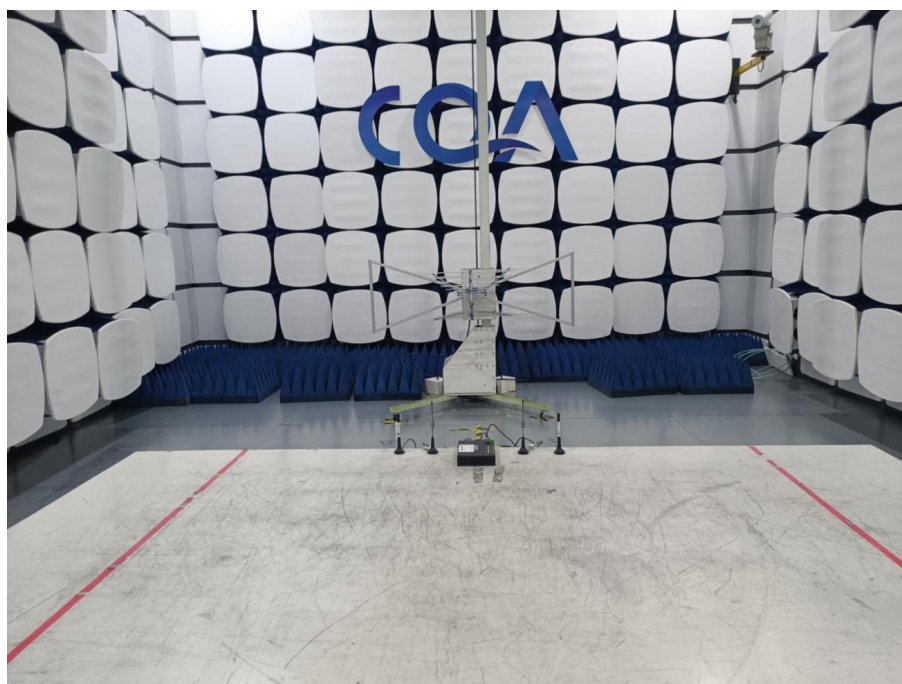

1 Photographs - EUT Test Setup

1.1 Radiated Spurious Emission

9kHz~30MHz:

30MHz~1GHz:

Above 1GHz:

1.2 Conducted Emission