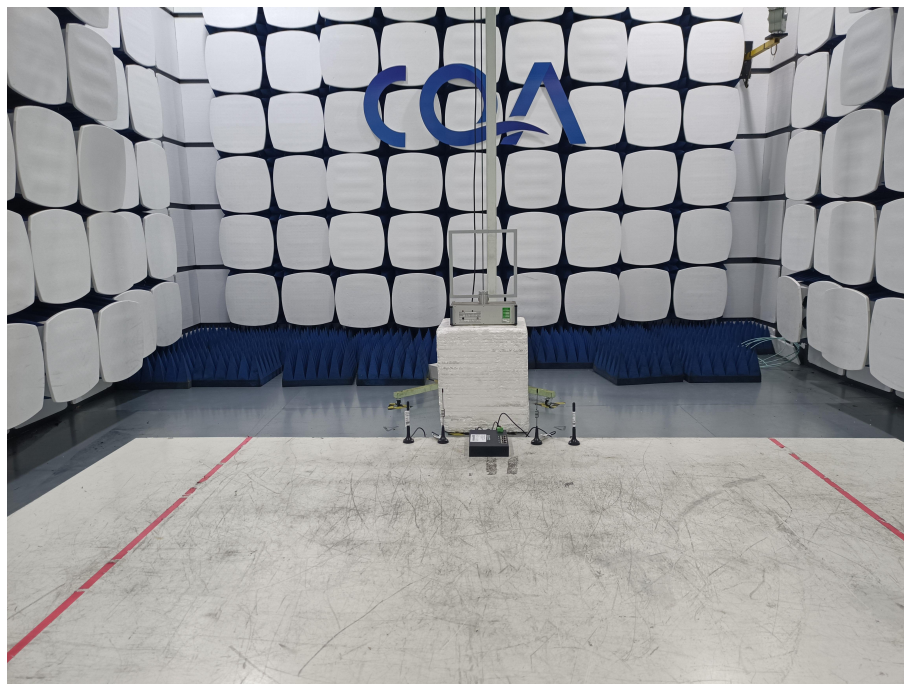

1 Photographs - EUT Test Setup

1.1 Radiated Spurious Emission

9kHz~30MHz:

30MHz~1GHz:

Above 1GHz:

1.2 Conducted Emission