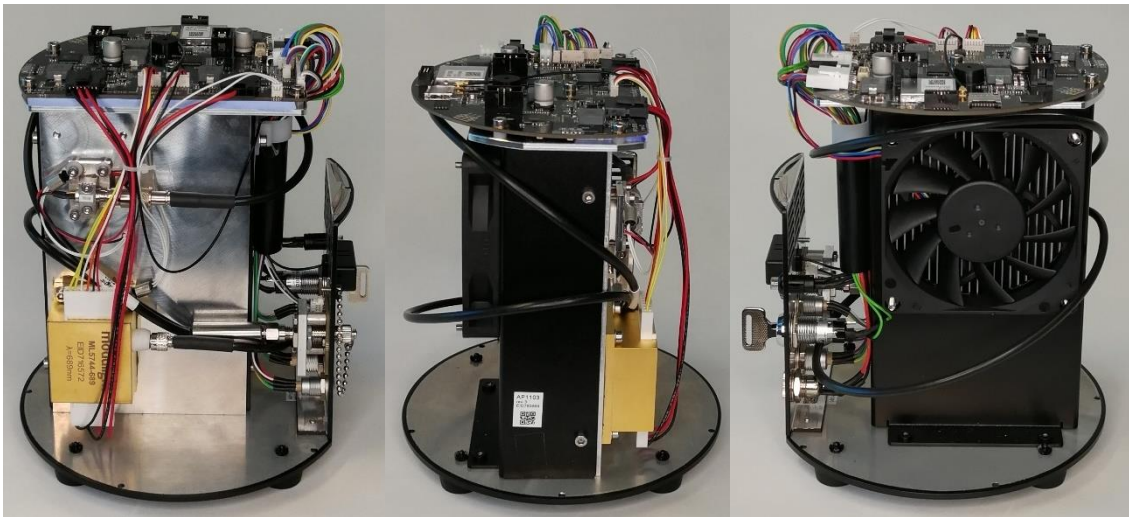

1.2 Internal photos

Visit Address
Modulight, Inc
Hermiankatu 22
FI-33720 Tampere
FINLAND

Invoice Address
Modulight, Inc
P.O. Box 770
33101 Tampere
FINLAND

Phone
+358 20 743 9000
Fax
+358 20 743 9009

modulight
on your wavelength