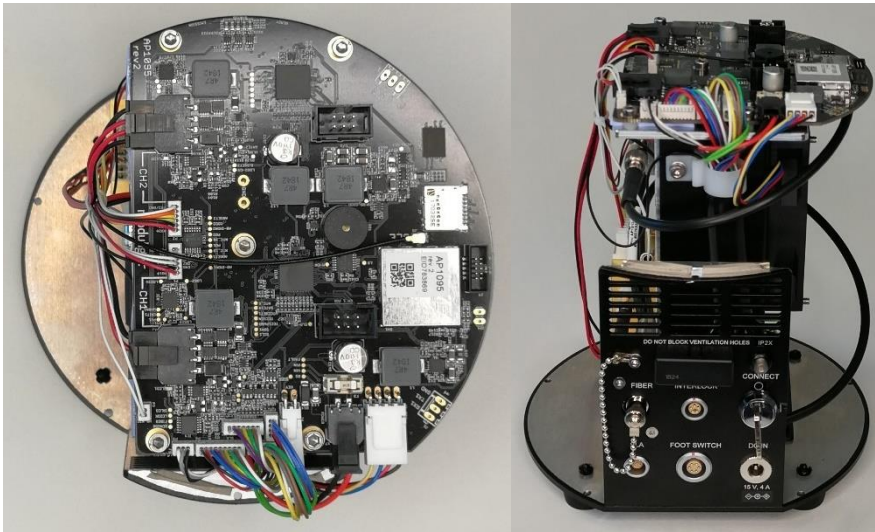

1.2 Internal photos

Visit Address
Modulight, Inc
Hermiankatu 22
FI-33720 Tampere
FINLAND

Invoice Address
Modulight, Inc
P.O. Box 770
33101 Tampere
FINLAND

Phone
+358 20 743 9000
Fax
+358 20 743 9009

modulight
on your wavelength