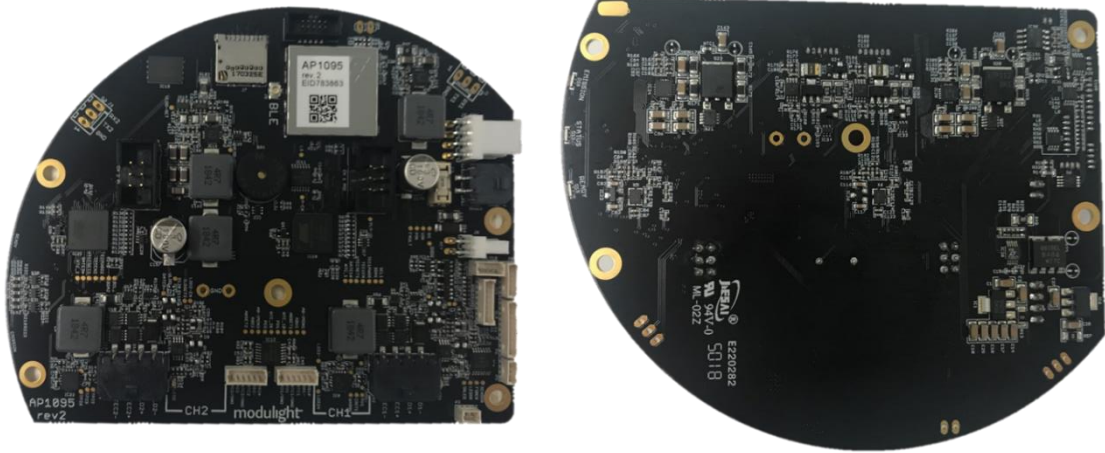

1.3 PCB photos

Visit Address
Modulight, Inc
Hermiankatu 22
FI-33720 Tampere
FINLAND

Invoice Address
Modulight, Inc
P.O. Box 770
33101 Tampere
FINLAND

Phone
+358 20 743 9000
Fax
+358 20 743 9009

modulight
on your wavelength