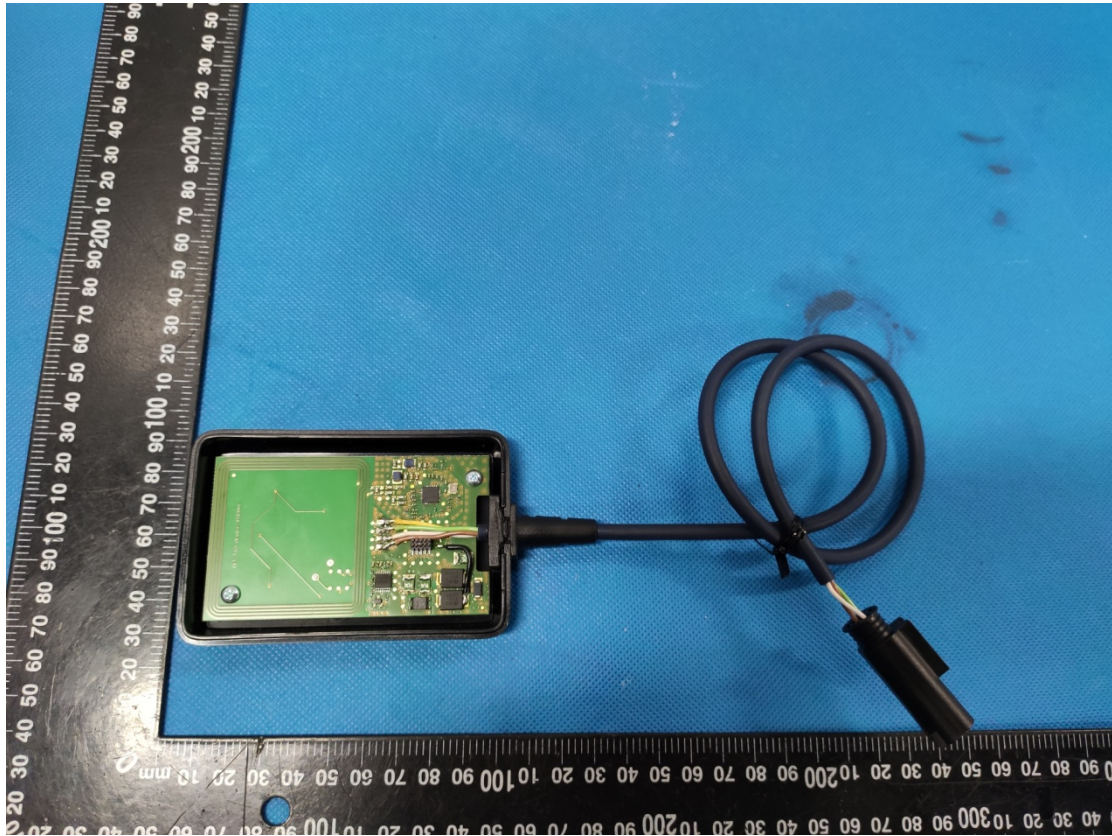

Annex B

Internal Photos

SA2-CAN-V3

Page 1 of 2

125K
Antenna

13.56K
Antenna