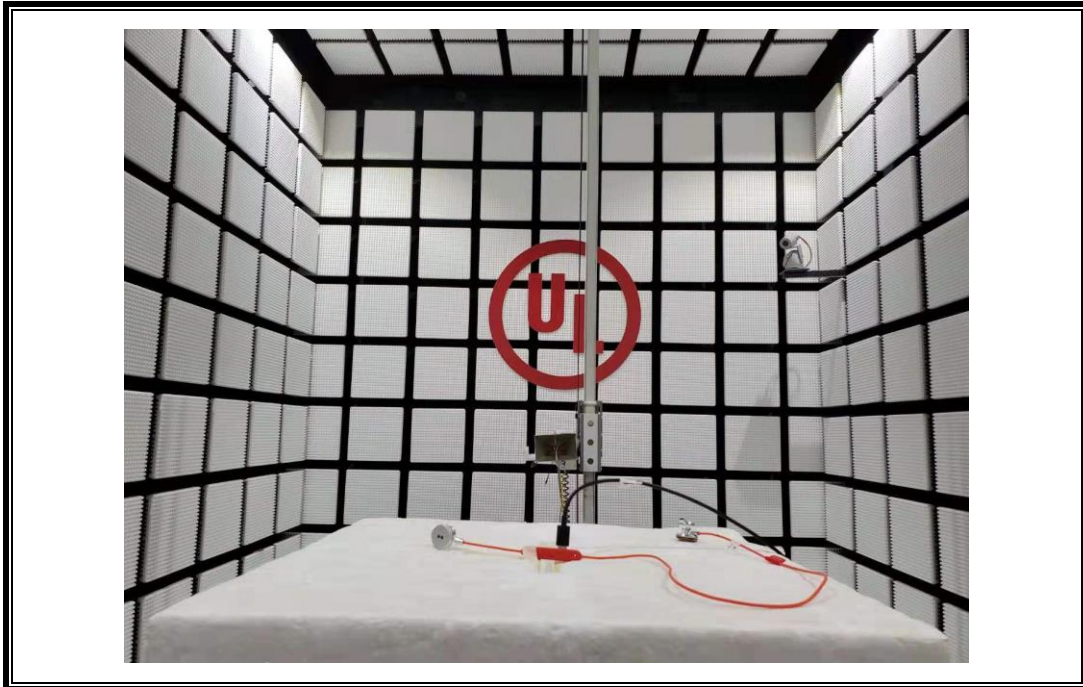

Appendix II

Setup Photographs

RADIATED RF MEASUREMENT SETUP (30MHz ~ 1 GHz)

RADIATED RF MEASUREMENT SETUP (Below 30MHz)

RADIATED RF MEASUREMENT SETUP (Above 1G – X axis)

RADIATED RF MEASUREMENT SETUP (Above 1G – Y axis)

RADIATED RF MEASUREMENT SETUP (Above 1G – Z axis)

POWERLINE CONDUCTED EMISSIONS MEASUREMENT SETUP