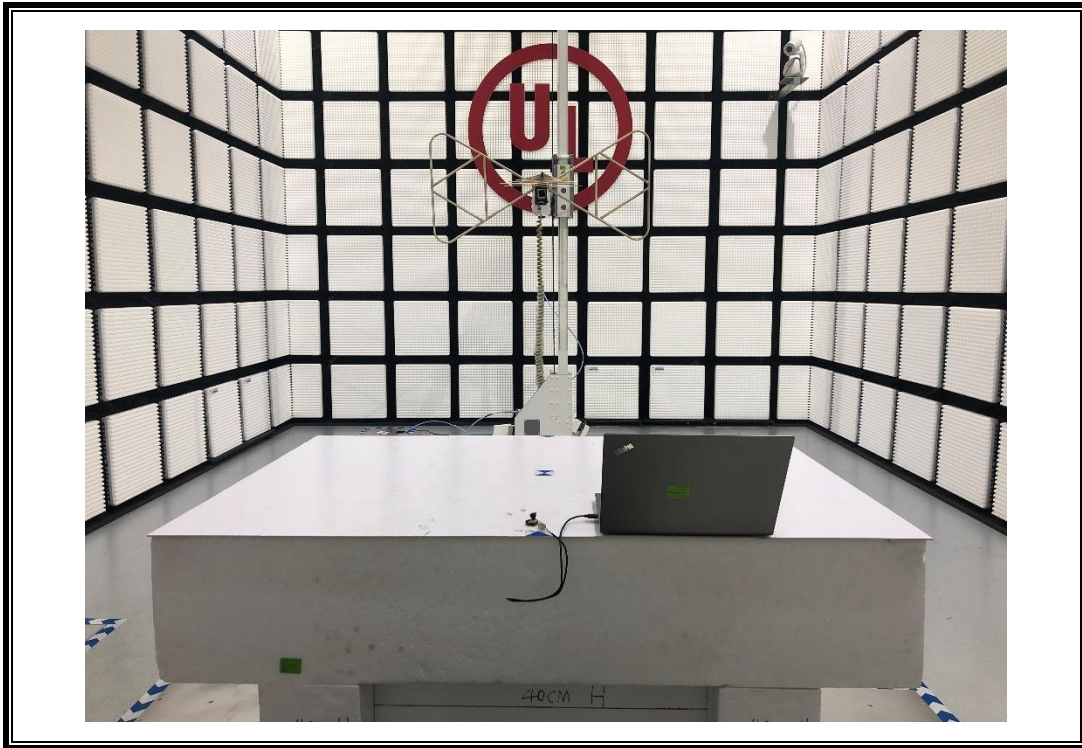

# **Setup Photographs**

RADIATED RF MEASUREMENT SETUP (30MHz ~ 1 GHz)

RADIATED RF MEASUREMENT SETUP (Below 30MHz)

RADIATED RF MEASUREMENT SETUP (Above 1G – X axis)

RADIATED RF MEASUREMENT SETUP (Above 1G – Y axis)

RADIATED RF MEASUREMENT SETUP (Above 1G – Z axis)

## POWERLINE CONDUCTED EMISSIONS MEASUREMENT SETUP