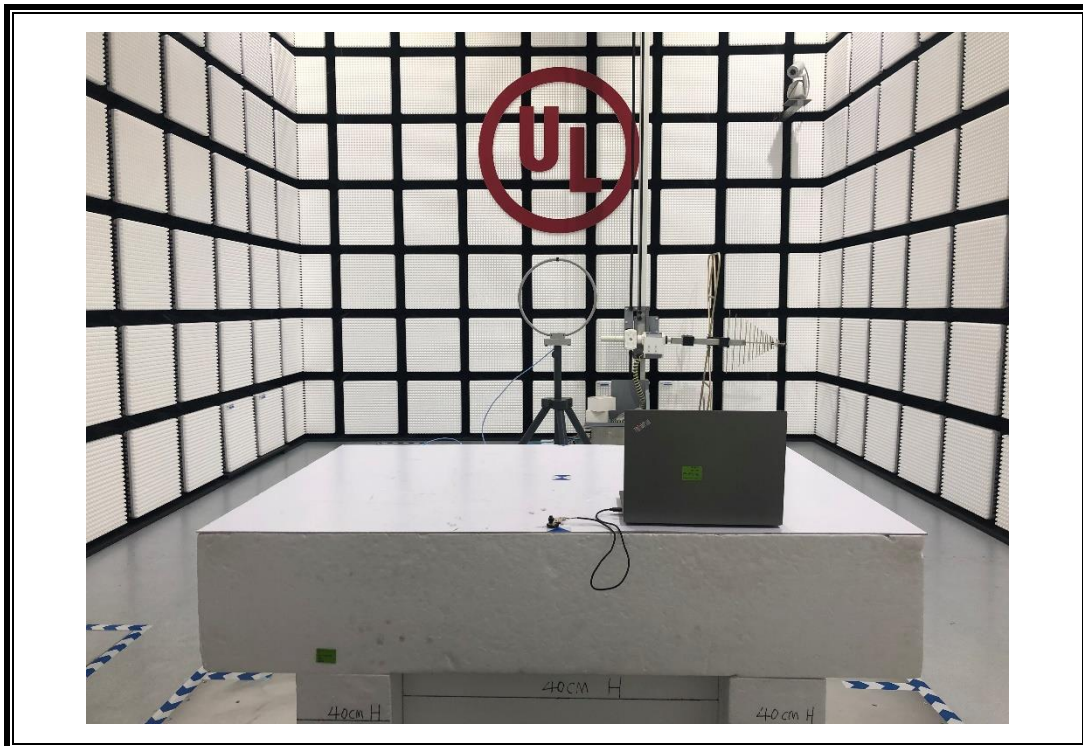

# **Setup Photographs**

RADIATED RF MEASUREMENT SETUP (30MHz ~ 1 GHz)

RADIATED RF MEASUREMENT SETUP (Below 30MHz)

RADIATED RF MEASUREMENT SETUP (Above 1G – X axis)

RADIATED RF MEASUREMENT SETUP (Above 1G – Y axis)

RADIATED RF MEASUREMENT SETUP (Above 1G – Z axis)