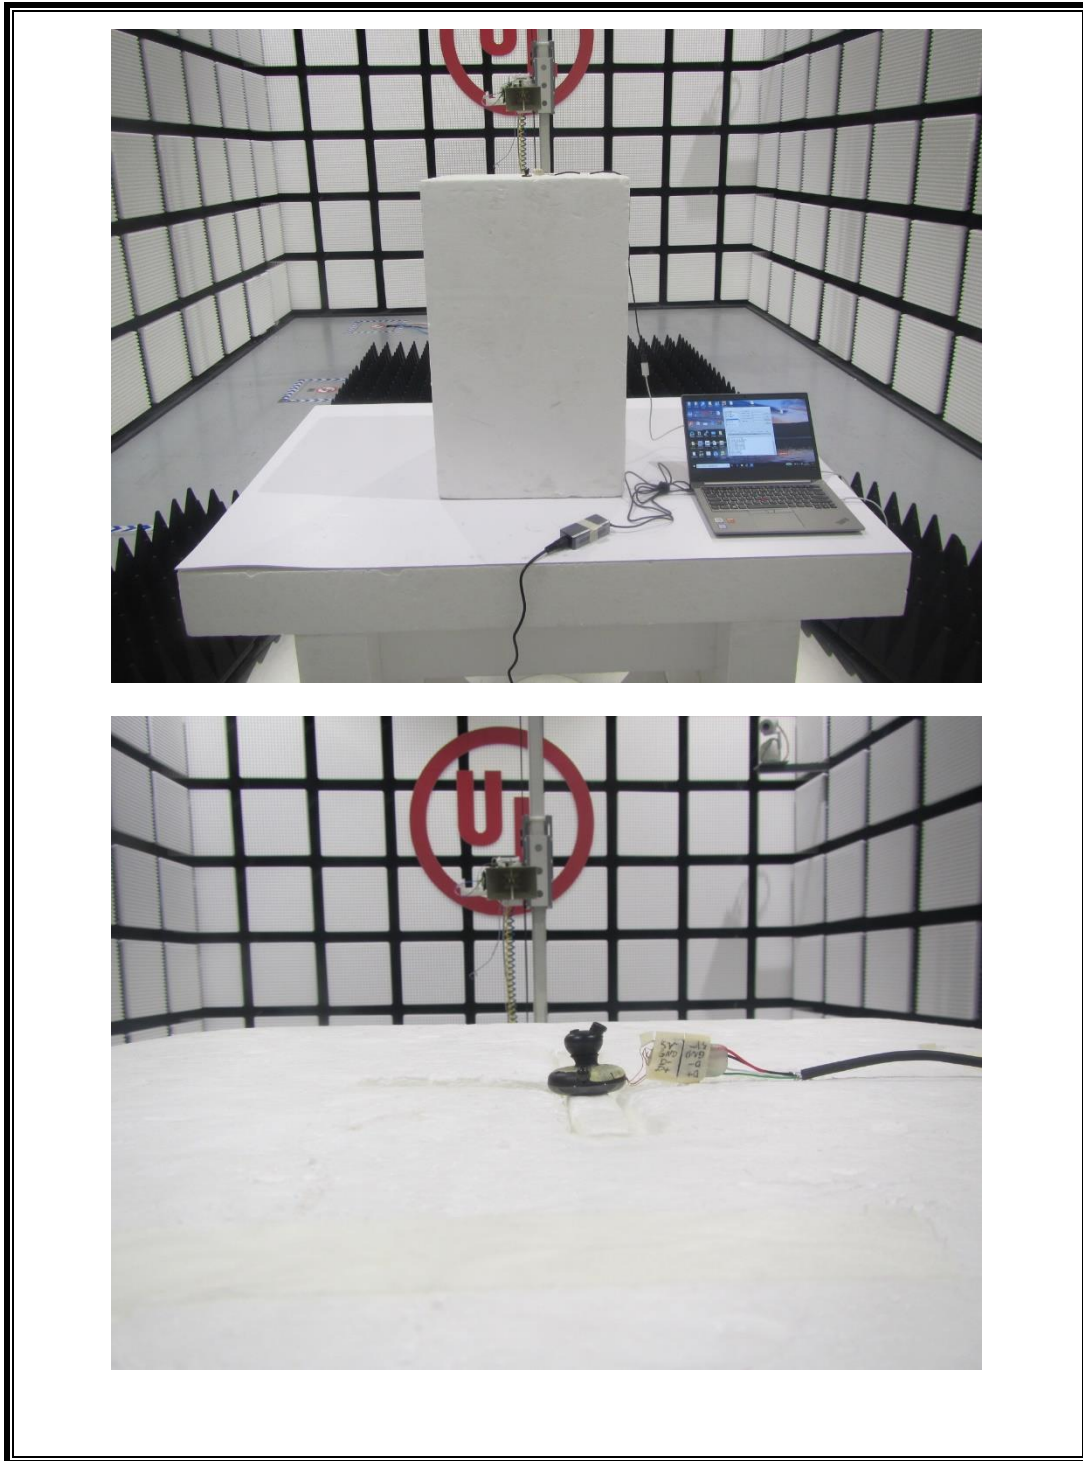

# **Setup Photographs**

RADIATED RF MEASUREMENT SETUP (30MHz ~ 1 GHz)

RADIATED RF MEASUREMENT SETUP (Below 30MHz)

RADIATED RF MEASUREMENT SETUP (Above 1G – X axis)

RADIATED RF MEASUREMENT SETUP (Above 1G – Y axis)

RADIATED RF MEASUREMENT SETUP (Above 1G – Z axis)