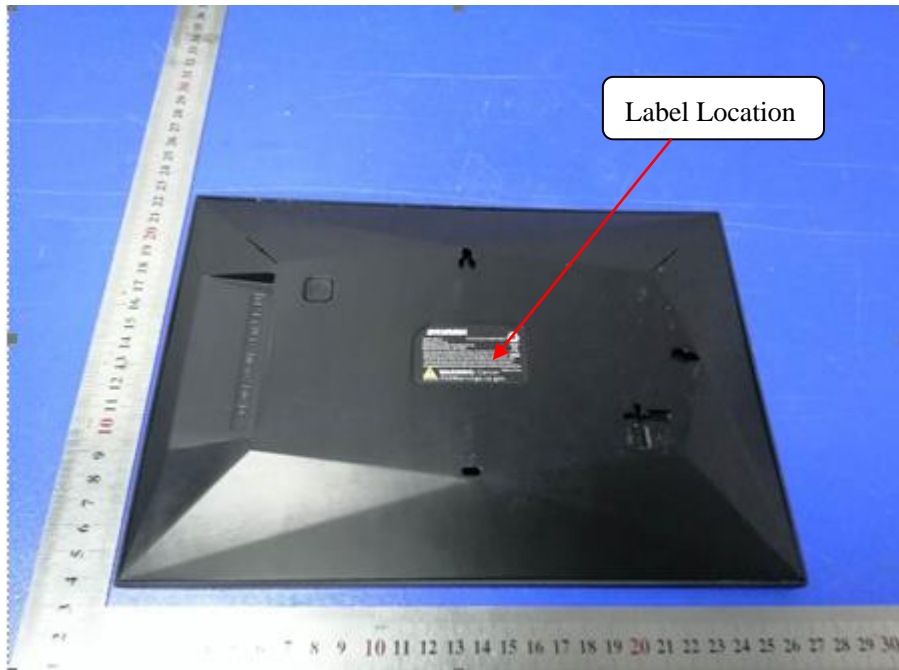

LABEL AND LOCATION

(Size: L3.0m x 2.0cm)

Material: Tagboard
Glue: adhesive sticker
Font color: White
Label color: Black