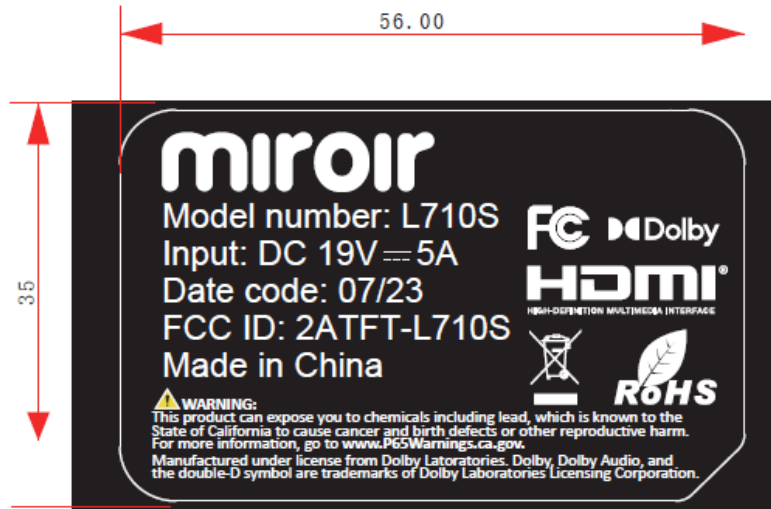

LABEL AND LOCATION

Size: L5.6cm x 3.5cm)