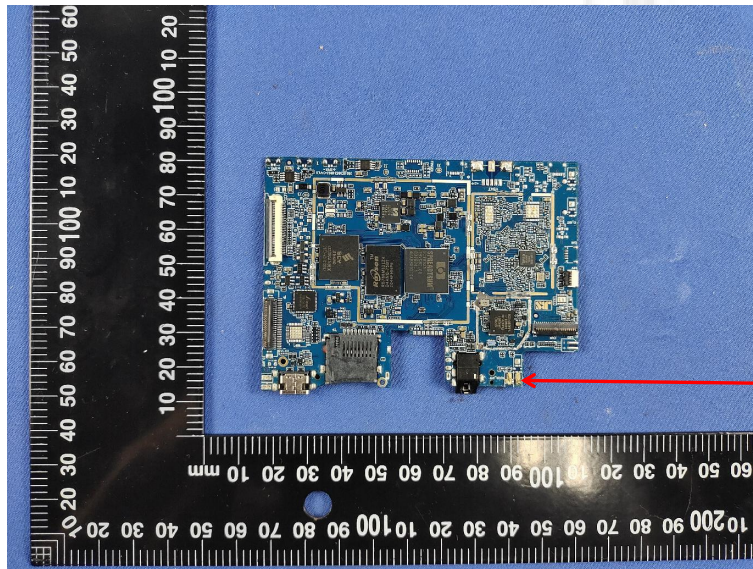

Internal Photos of EUT

FCC ID: 2ATFT-C10

Bluetooth/Wi
Fi Antenna