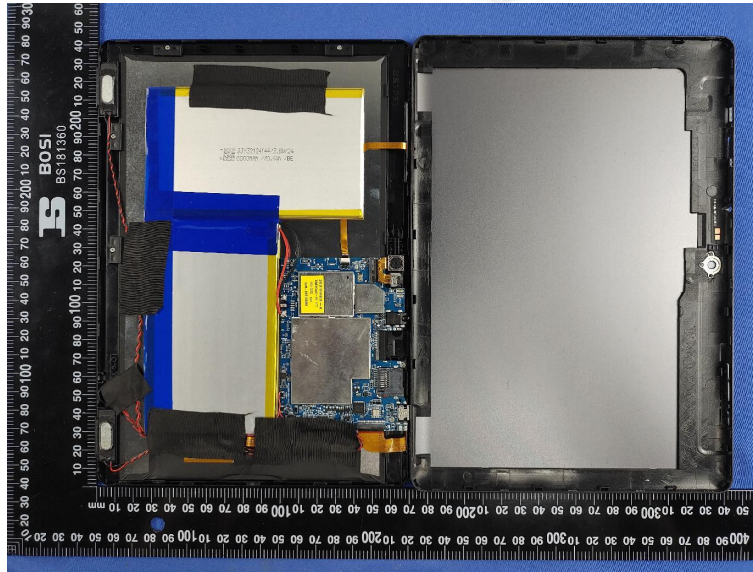

Internal Photos of EUT

FCC ID: 2ATFT-C10

Bluetooth/Wi
Fi Antenna