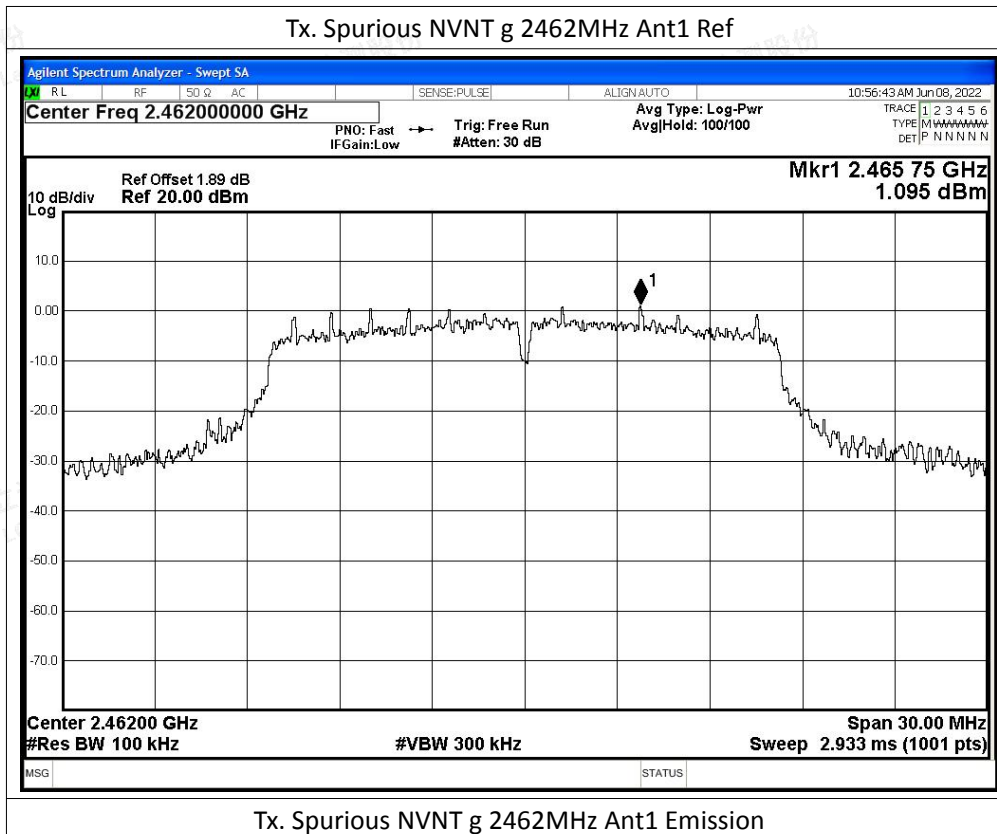

Tx. Spurious NVNT g 2462MHz Ant1 Emission