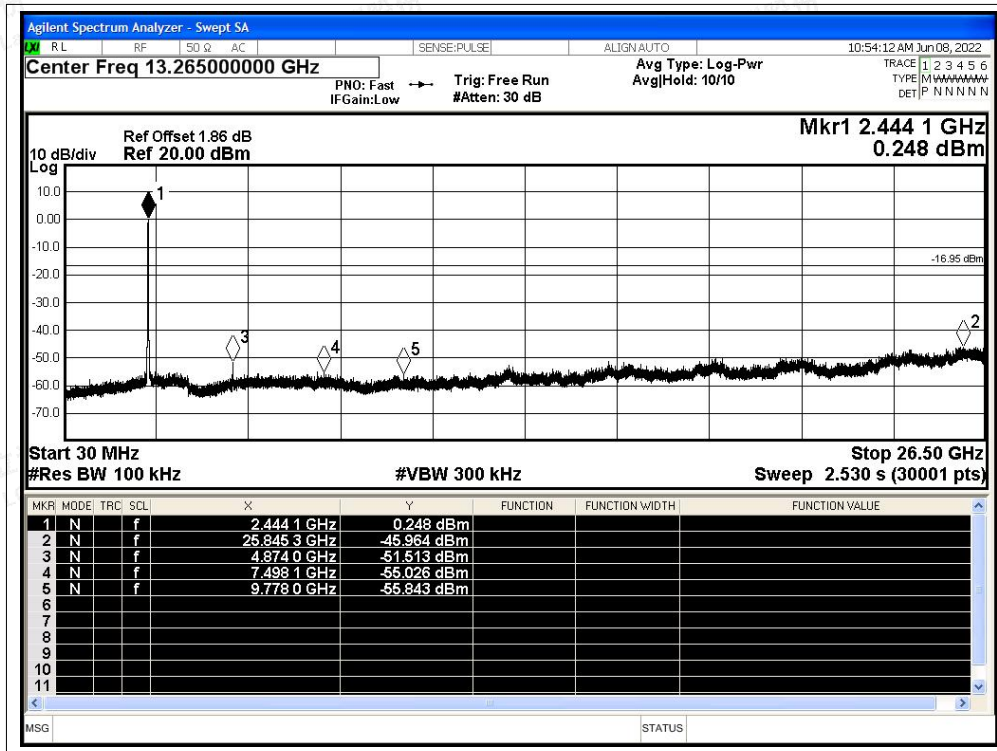

Shenzhen LCS Compliance Testing Laboratory Ltd.

Add: 101, 201 Bldg A & 301 Bldg C, Juji Industrial Park Yabianxueziwei, Shajing Street, Baoan District, Shenzhen, 518000, China

Tel: +(86) 0755-82591330 | E-mail: webmaster@lcs-cert.com | Web: www.lcs-cert.com

Scan code to check authenticity