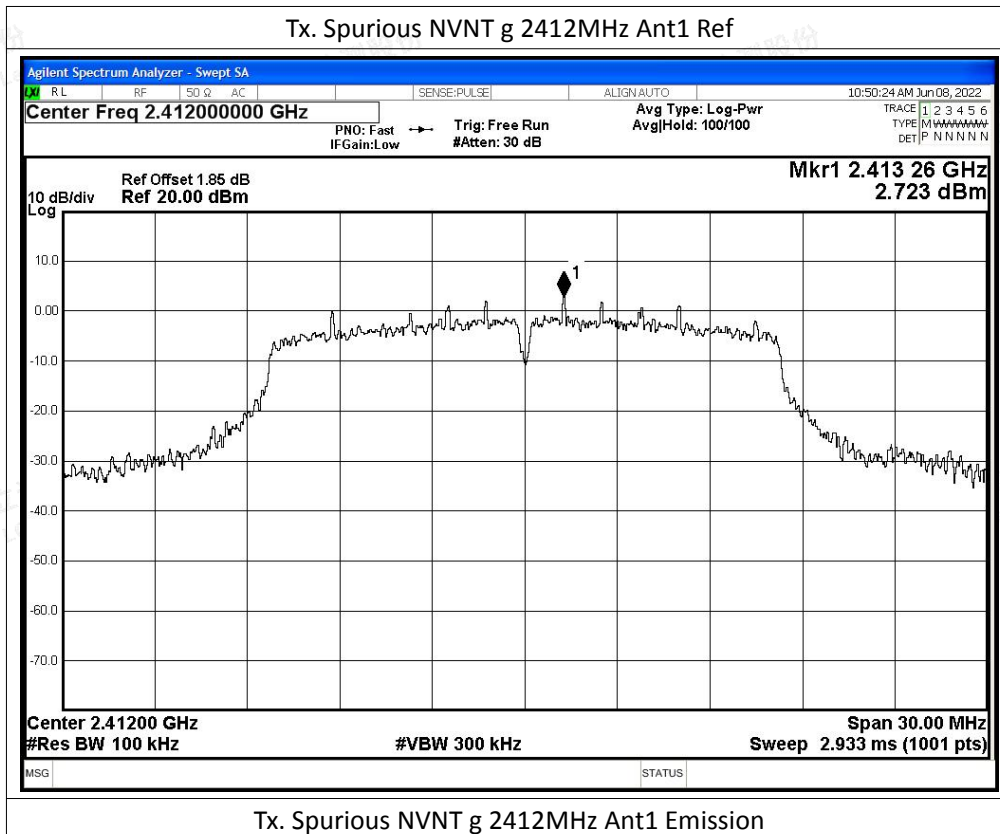

Tx. Spurious NVNT g 2412MHz Ant1 Emission

Shenzhen LCS Compliance Testing Laboratory Ltd.

Add: 101, 201 Bldg A & 301 Bldg C, Juji Industrial Park Yabianxueziwei, Shajing Street, Baoan District, Shenzhen, 518000, China

Tel: +(86) 0755-82591330 | E-mail: webmaster@lcs-cert.com | Web: www.lcs-cert.com

Scan code to check authenticity