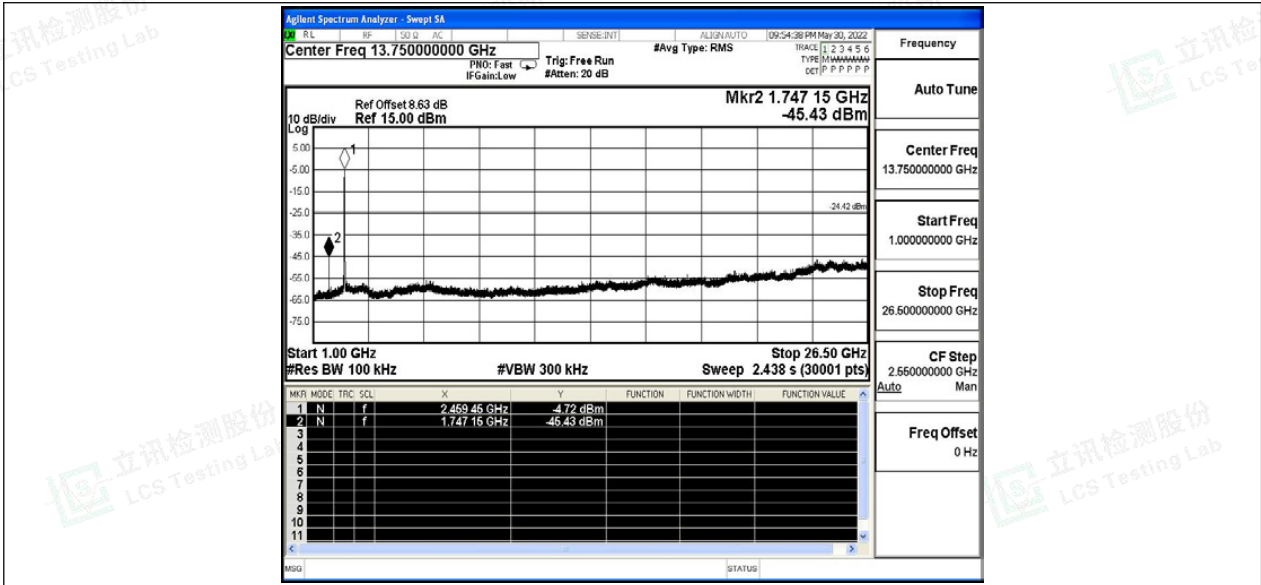

11N20SISO_Ant0_2462_1000~26500

Shenzhen LCS Compliance Testing Laboratory Ltd.

Add: 101, 201 Bldg A & 301 Bldg C, Juji Industrial Park Yabianxueziwei, Shajing Street, Baoan District, Shenzhen, 518000, China

Tel: +(86) 0755-82591330 | E-mail: webmaster@lcs-cert.com | Web: www.lcs-cert.com

Scan code to check authenticity