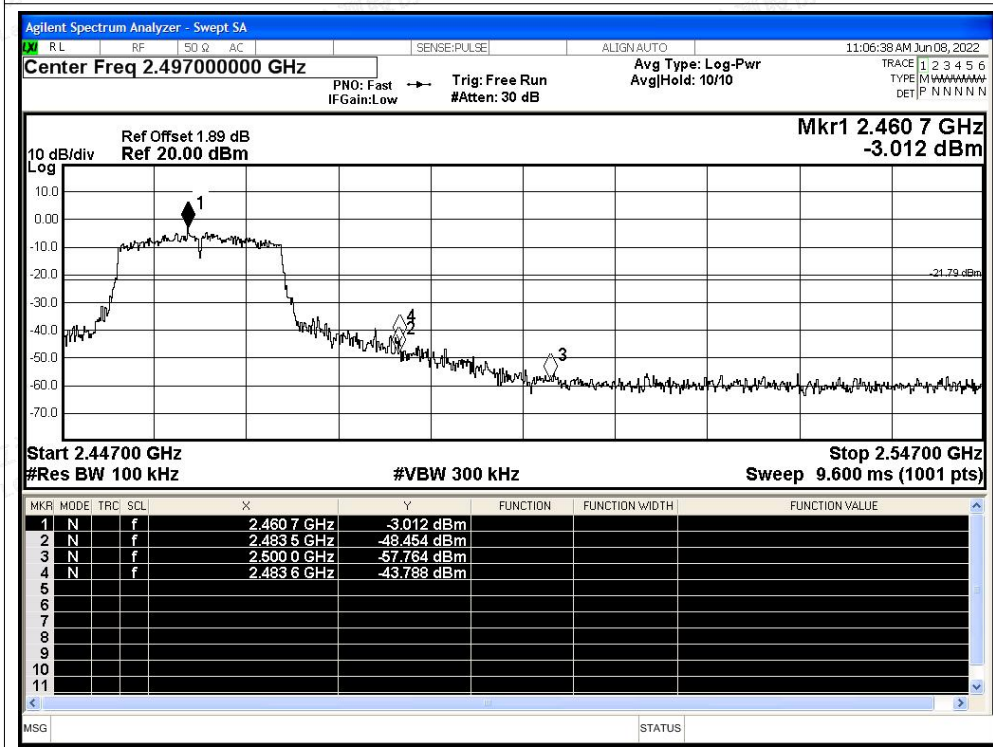

Band Edge NVNT n20 2462MHz Ant1 Emission

Shenzhen LCS Compliance Testing Laboratory Ltd.

Add: 101, 201 Bldg A & 301 Bldg C, Juji Industrial Park Yabianxueziwei, Shajing Street, Baoan District, Shenzhen, 518000, China

Tel: +(86) 0755-82591330 | E-mail: webmaster@lcs-cert.com | Web: www.lcs-cert.com

Scan code to check authenticity