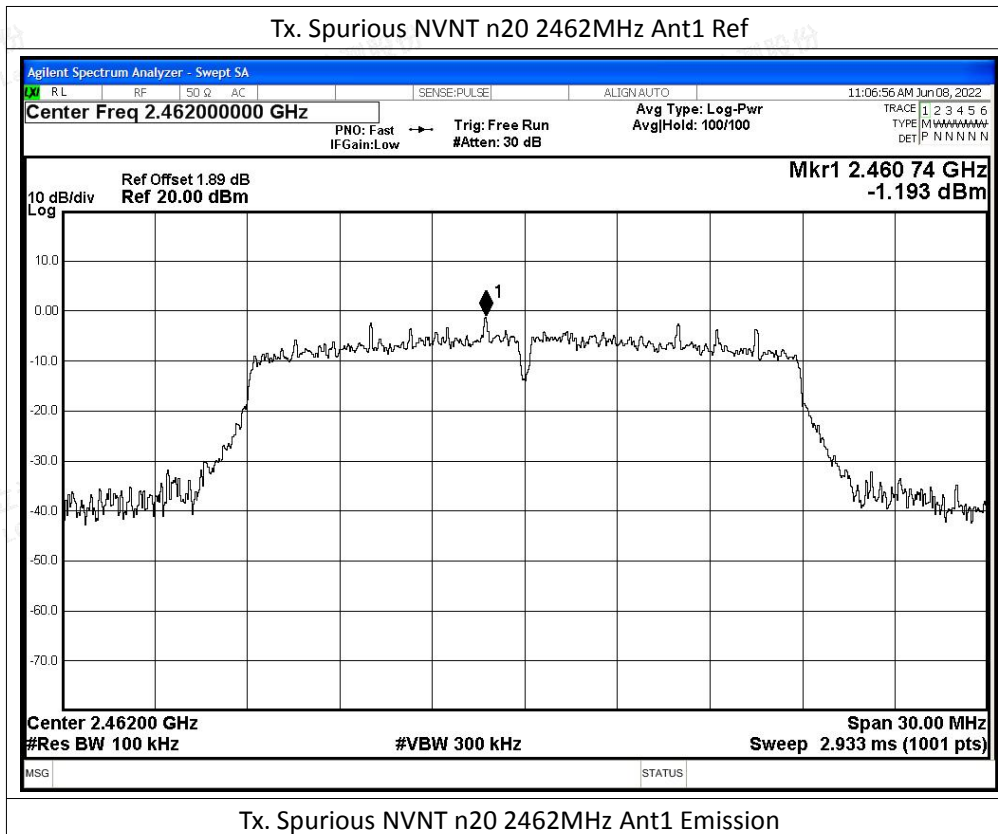

Tx. Spurious NVNT n20 2462MHz Ant1 Emission

Shenzhen LCS Compliance Testing Laboratory Ltd.

Add: 101, 201 Bldg A & 301 Bldg C, Juji Industrial Park Yabianxueziwei, Shajing Street, Baoan District, Shenzhen, 518000, China

Tel: +(86) 0755-82591330 | E-mail: webmaster@lcs-cert.com | Web: www.lcs-cert.com

Scan code to check authenticity