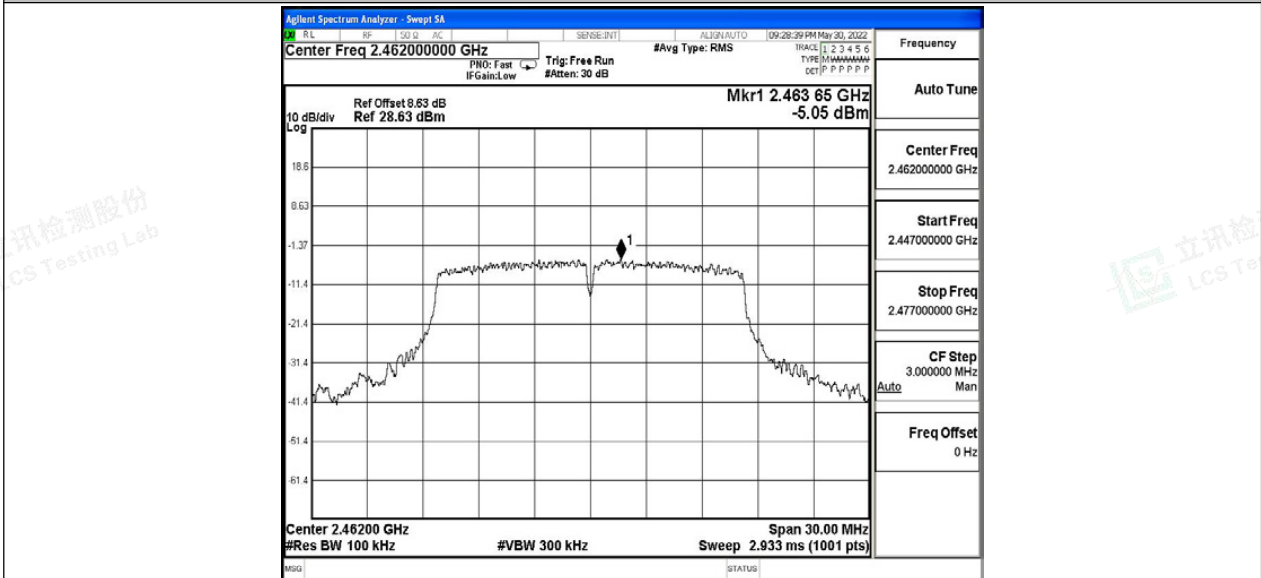

11G_Ant0_2462_0~Reference

Shenzhen LCS Compliance Testing Laboratory Ltd.

Add: 101, 201 Bldg A & 301 Bldg C, Juji Industrial Park Yabianxueziwei, Shajing Street, Baoan District, Shenzhen, 518000, China

Tel: +(86) 0755-82591330 | E-mail: webmaster@lcs-cert.com | Web: www.lcs-cert.com

Scan code to check authenticity