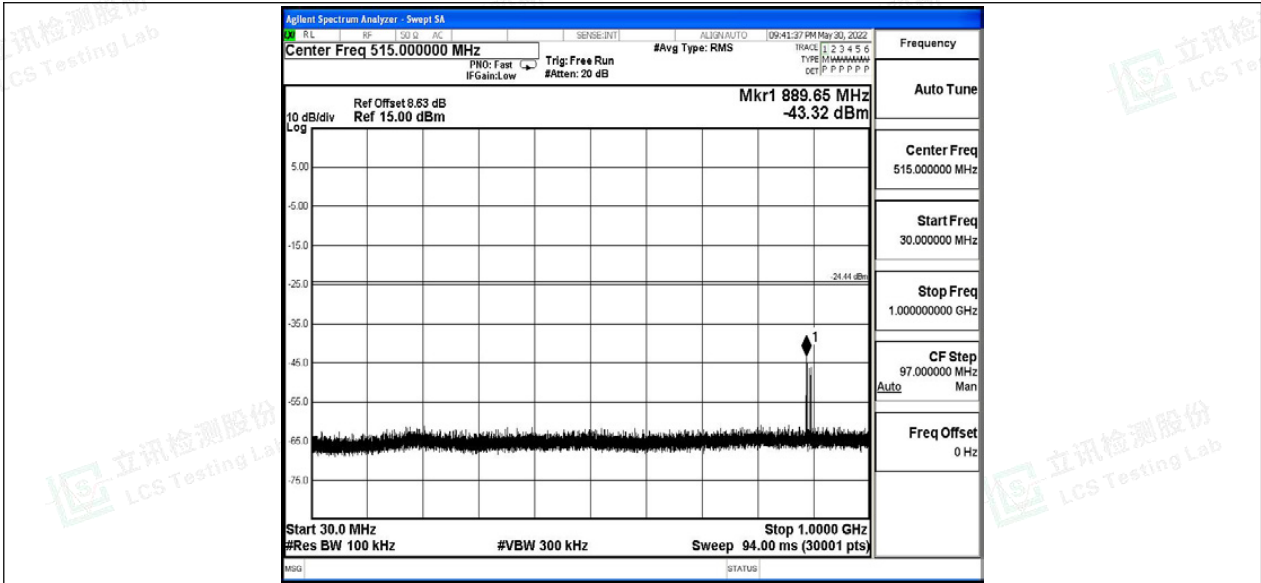

11N20SISO_Ant0_2437_30~1000