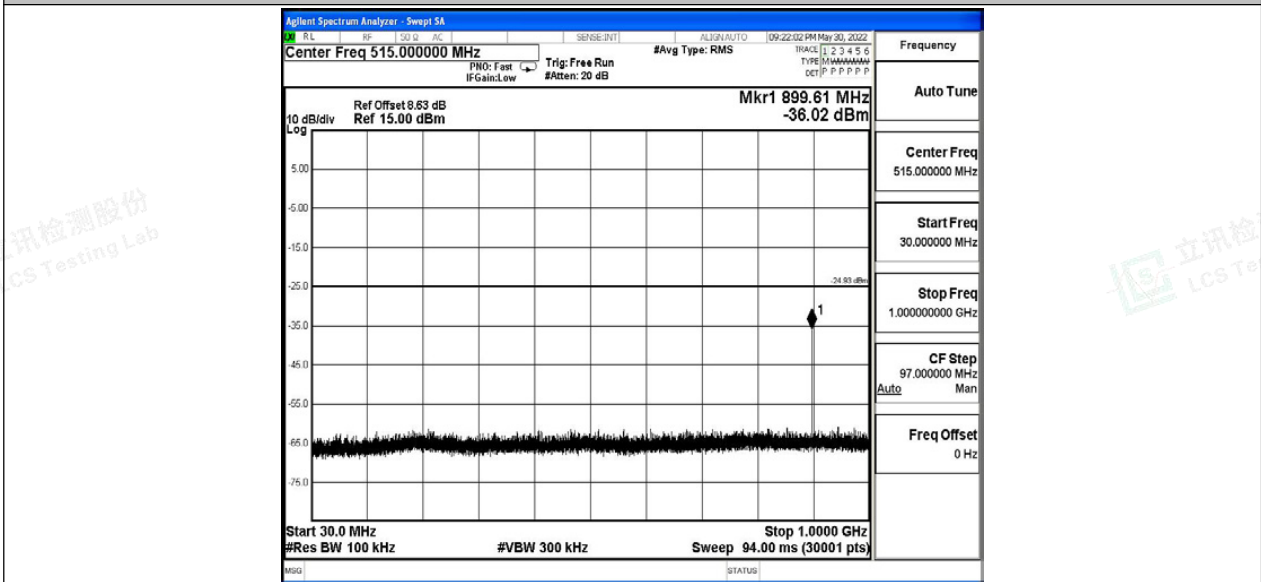

11G_Ant0_2437_30~1000

Shenzhen LCS Compliance Testing Laboratory Ltd.

Add: 101, 201 Bldg A & 301 Bldg C, Juji Industrial Park Yabianxueziwei, Shajing Street, Baoan District, Shenzhen, 518000, China

Tel: +(86) 0755-82591330 | E-mail: webmaster@lcs-cert.com | Web: www.lcs-cert.com

Scan code to check authenticity