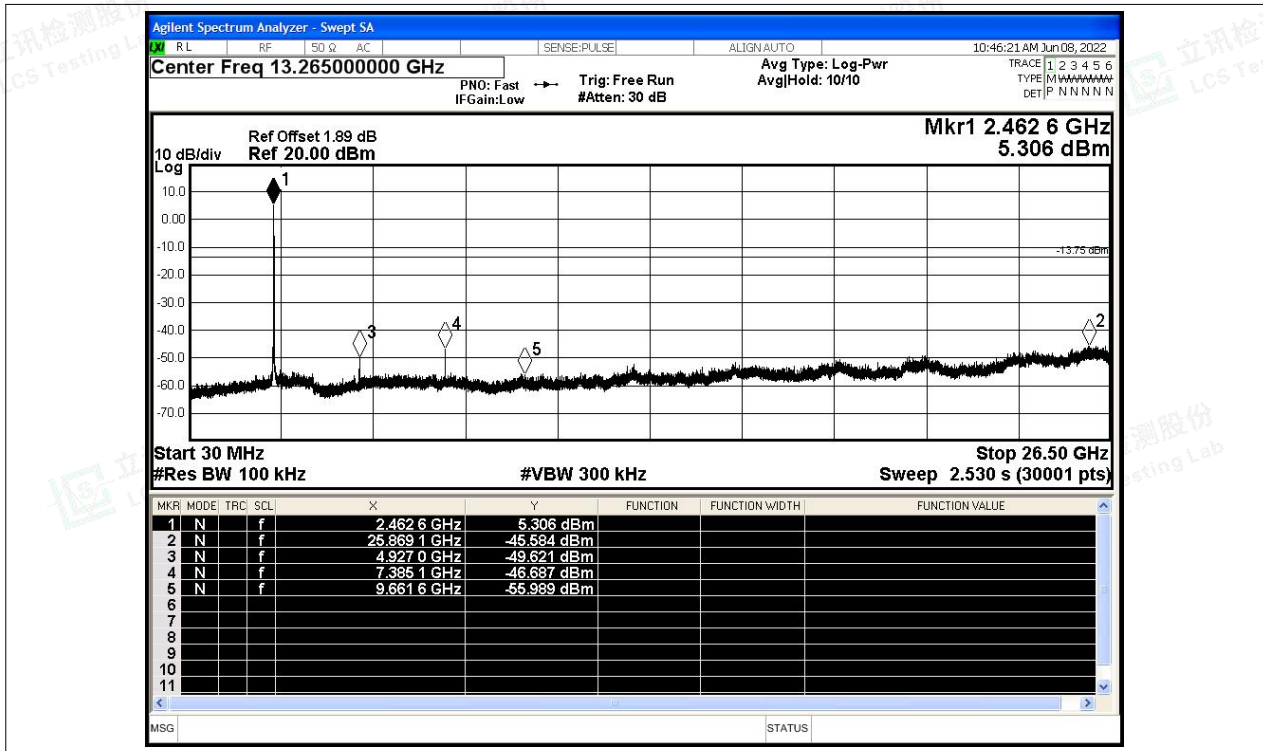

Tx. Spurious NVNT b 2462MHz Ant1 Emission

Shenzhen LCS Compliance Testing Laboratory Ltd.

Add: 101, 201 Bldg A & 301 Bldg C, Juji Industrial Park Yabianxueziwei, Shajing Street, Baoan District, Shenzhen, 518000, China

Tel: +(86) 0755-82591330 | E-mail: webmaster@lcs-cert.com | Web: www.lcs-cert.com

Scan code to check authenticity