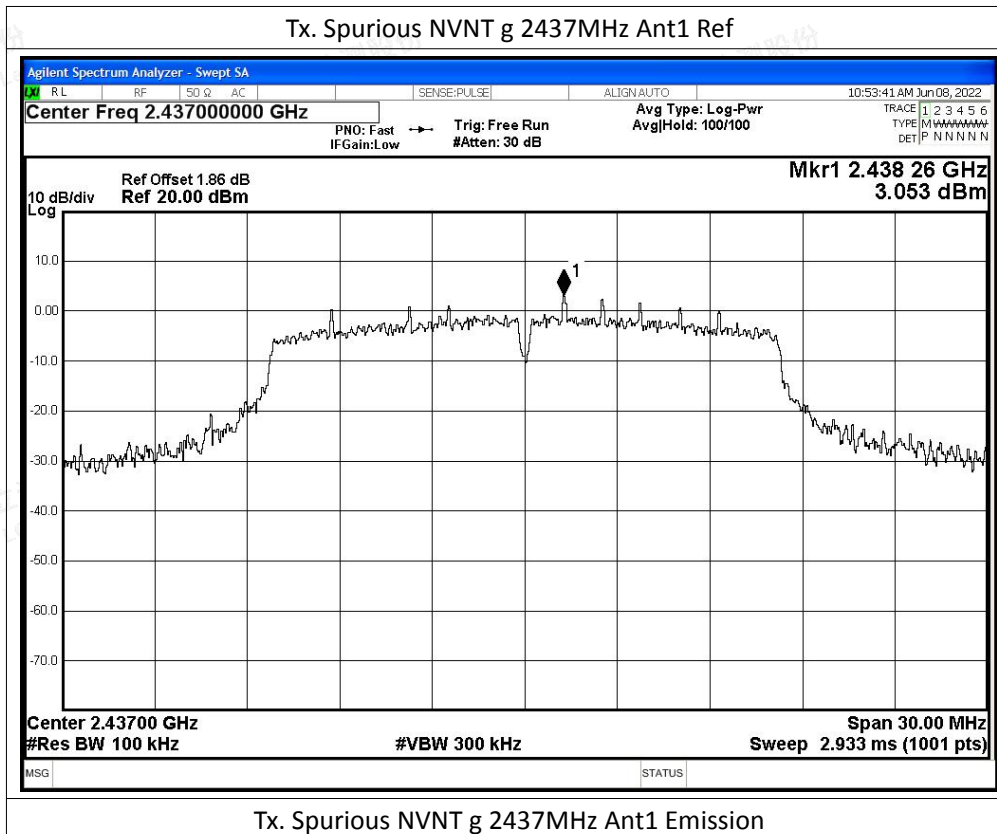

Tx. Spurious NVNT g 2437MHz Ant1 Emission

Shenzhen LCS Compliance Testing Laboratory Ltd.

Add: 101, 201 Bldg A & 301 Bldg C, Juji Industrial Park Yabianxueziwei, Shajing Street, Baoan District, Shenzhen, 518000, China

Tel: +(86) 0755-82591330 | E-mail: webmaster@lcs-cert.com | Web: www.lcs-cert.com

Scan code to check authenticity