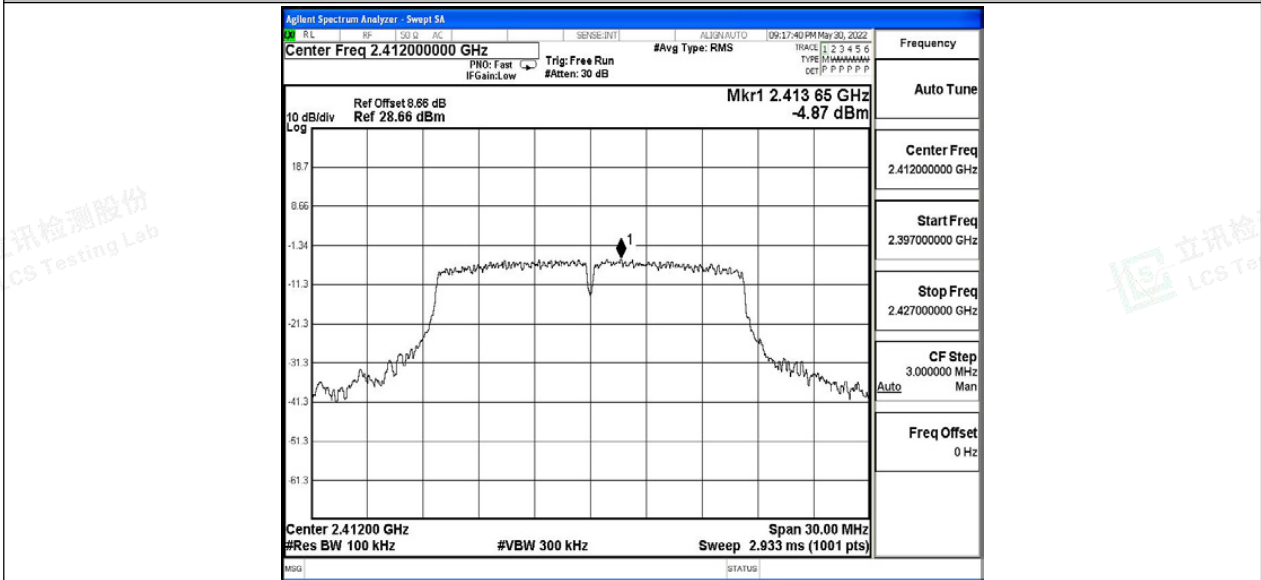

11G_Ant0_2412_0~Reference

Shenzhen LCS Compliance Testing Laboratory Ltd.

Add: 101, 201 Bldg A & 301 Bldg C, Juji Industrial Park Yabianxueziwei, Shajing Street, Baoan District, Shenzhen, 518000, China

Tel: +(86) 0755-82591330 | E-mail: webmaster@lcs-cert.com | Web: www.lcs-cert.com

Scan code to check authenticity