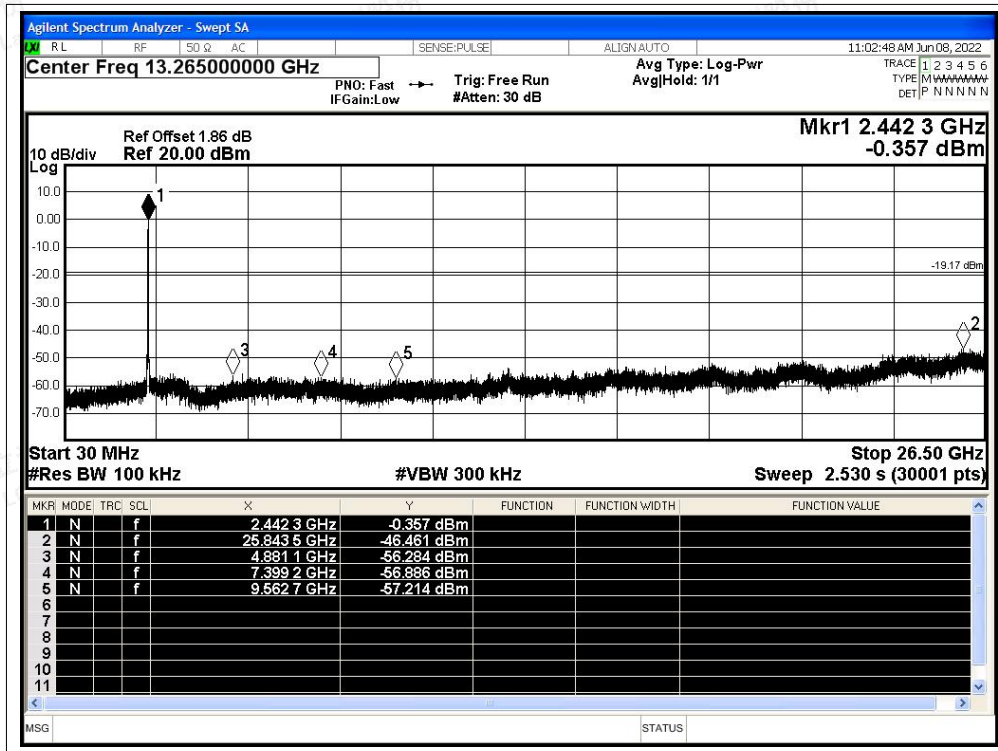

Tx. Spurious NVNT n20 2462MHz Ant1 Emission

Shenzhen LCS Compliance Testing Laboratory Ltd.

Add: 101, 201 Bldg A & 301 Bldg C, Juji Industrial Park Yabianxueziwei, Shajing Street, Baoan District, Shenzhen, 518000, China

Tel: +(86) 0755-82591330 | E-mail: webmaster@lcs-cert.com | Web: www.lcs-cert.com

Scan code to check authenticity