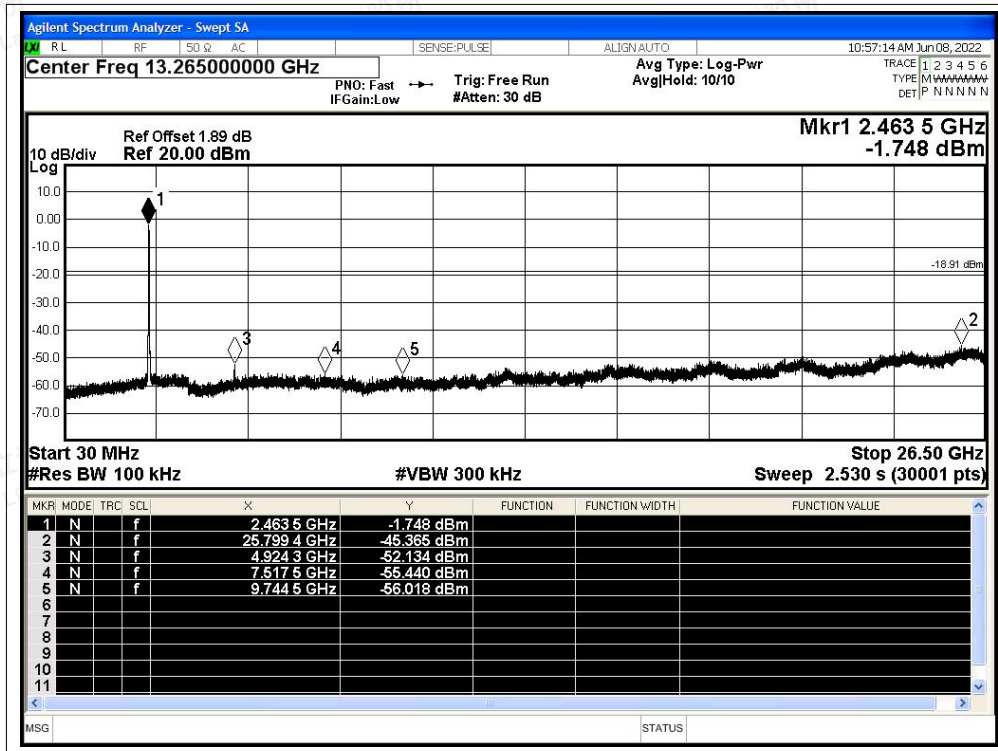

Tx. Spurious NVNT g 2462MHz Ant1 Ref

Shenzhen LCS Compliance Testing Laboratory Ltd.

Add: 101, 201 Bldg A & 301 Bldg C, Juji Industrial Park Yabianxueziwei, Shajing Street, Baoan District, Shenzhen, 518000, China

Tel: +(86) 0755-82591330 | E-mail: webmaster@lcs-cert.com | Web: www.lcs-cert.com

Scan code to check authenticity