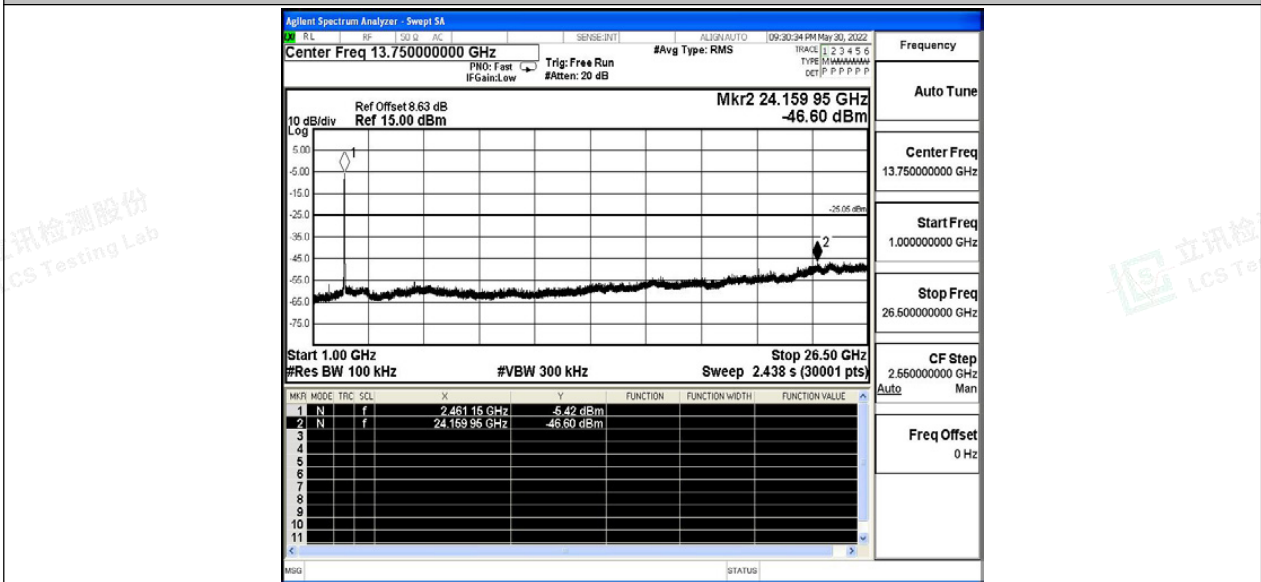

11G_Ant0_2462_1000~26500

Shenzhen LCS Compliance Testing Laboratory Ltd.

Add: 101, 201 Bldg A & 301 Bldg C, Juji Industrial Park Yabianxueziwei, Shajing Street, Baoan District, Shenzhen, 518000, China

Tel: +(86) 0755-82591330 | E-mail: webmaster@lcs-cert.com | Web: www.lcs-cert.com

Scan code to check authenticity