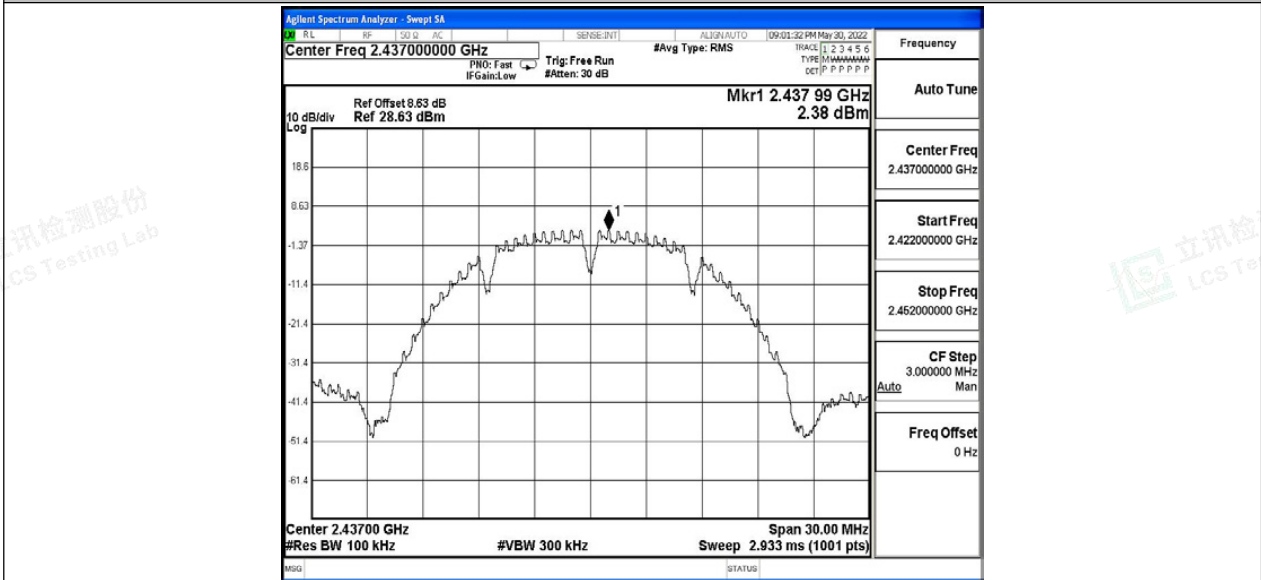

11B_Ant0_2437_0~Reference

Shenzhen LCS Compliance Testing Laboratory Ltd.

Add: 101, 201 Bldg A & 301 Bldg C, Juji Industrial Park Yabianxueziwei, Shajing Street, Baoan District, Shenzhen, 518000, China

Tel: +(86) 0755-82591330 | E-mail: webmaster@lcs-cert.com | Web: www.lcs-cert.com

Scan code to check authenticity