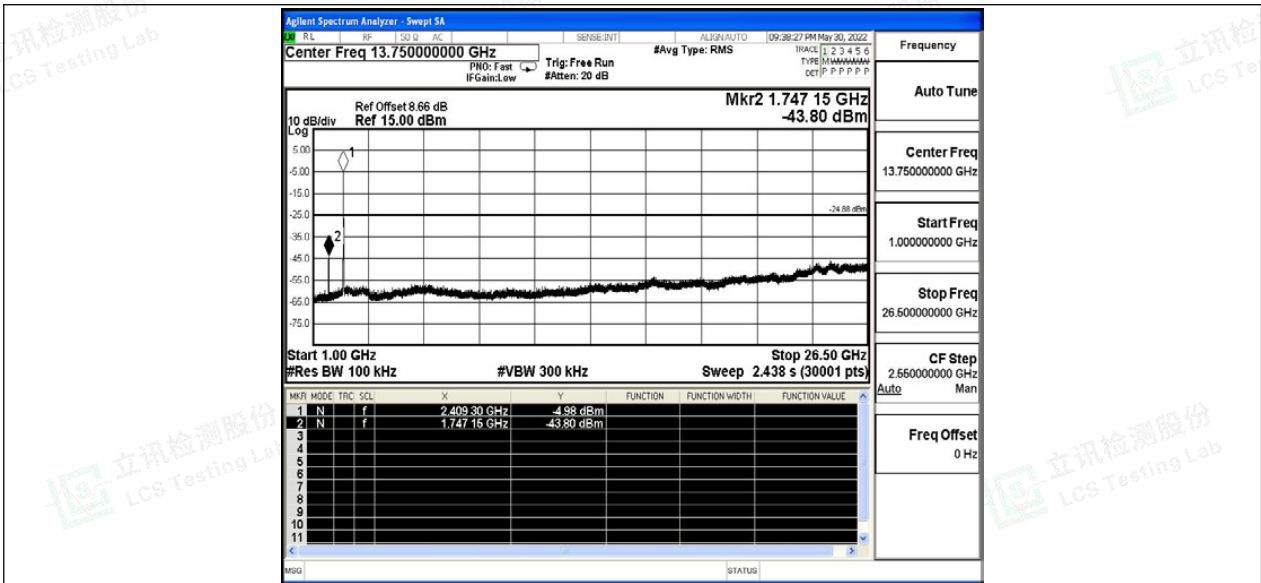

11N20SISO_Ant0_2412_1000~26500