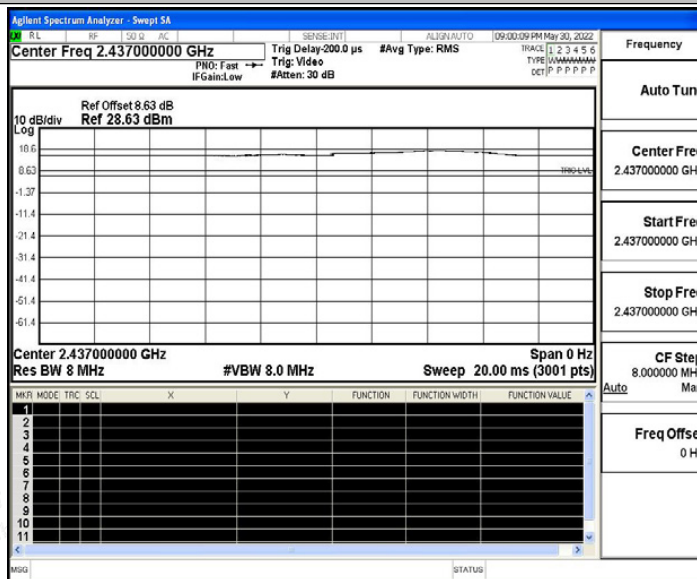

11B_Ant0_2437

11B_Ant0_2462

Shenzhen LCS Compliance Testing Laboratory Ltd.

Add: 101, 201 Bldg A & 301 Bldg C, Juji Industrial Park Yabianxueziwei, Shajing Street, Baoan District, Shenzhen, 518000, China

Tel: +(86) 0755-82591330 | E-mail: webmaster@lcs-cert.com | Web: www.lcs-cert.com

Scan code to check authenticity