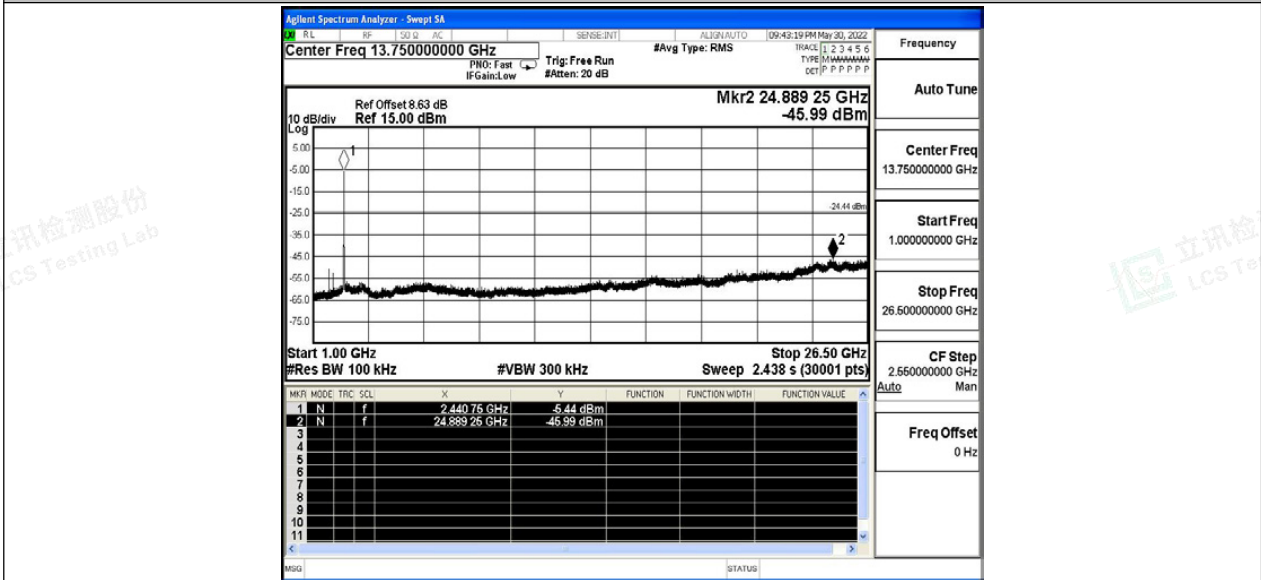

11N20SISO_Ant0_2437_1000~26500

Shenzhen LCS Compliance Testing Laboratory Ltd.

Add: 101, 201 Bldg A & 301 Bldg C, Juji Industrial Park Yabianxueziwei, Shajing Street, Baoan District, Shenzhen, 518000, China

Tel: +(86) 0755-82591330 | E-mail: webmaster@lcs-cert.com | Web: www.lcs-cert.com

Scan code to check authenticity