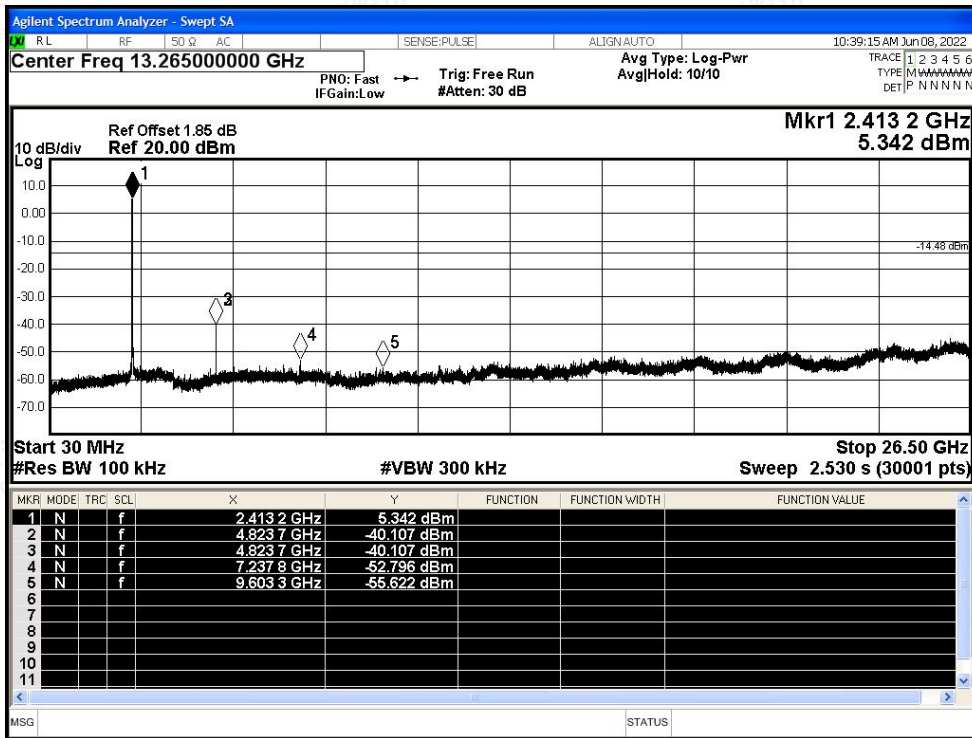

Shenzhen LCS Compliance Testing Laboratory Ltd.

Add: 101, 201 Bldg A & 301 Bldg C, Juji Industrial Park Yabianxueziwei, Shajing Street, Baoan District, Shenzhen, 518000, China

Tel: +(86) 0755-82591330 | E-mail: webmaster@lcs-cert.com | Web: www.lcs-cert.com

Scan code to check authenticity