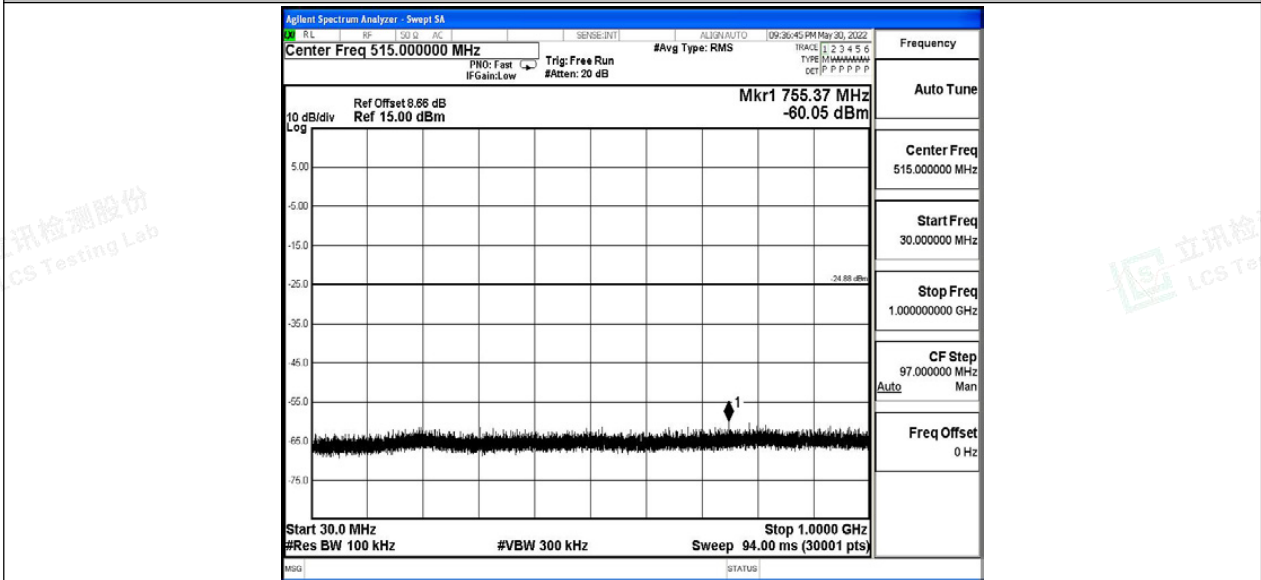

11N20SISO_Ant0_2412_30~1000

Shenzhen LCS Compliance Testing Laboratory Ltd.

Add: 101, 201 Bldg A & 301 Bldg C, Juji Industrial Park Yabianxueziwei, Shajing Street, Baoan District, Shenzhen, 518000, China

Tel: +(86) 0755-82591330 | E-mail: webmaster@lcs-cert.com | Web: www.lcs-cert.com

Scan code to check authenticity