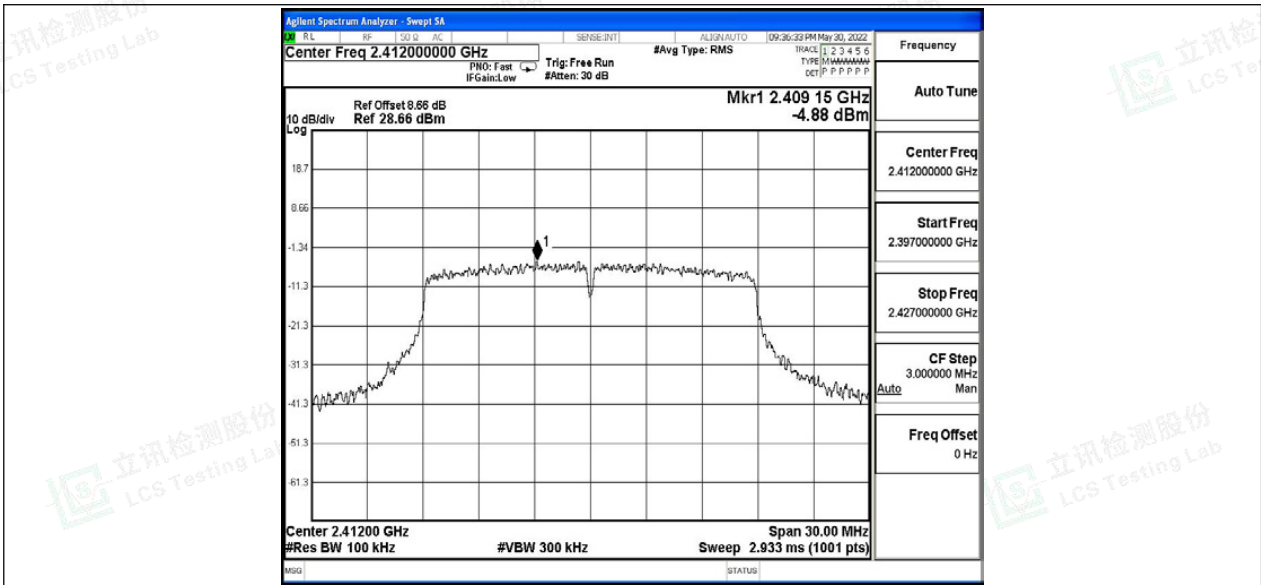

11N20SISO_Ant0_2412_0~Reference