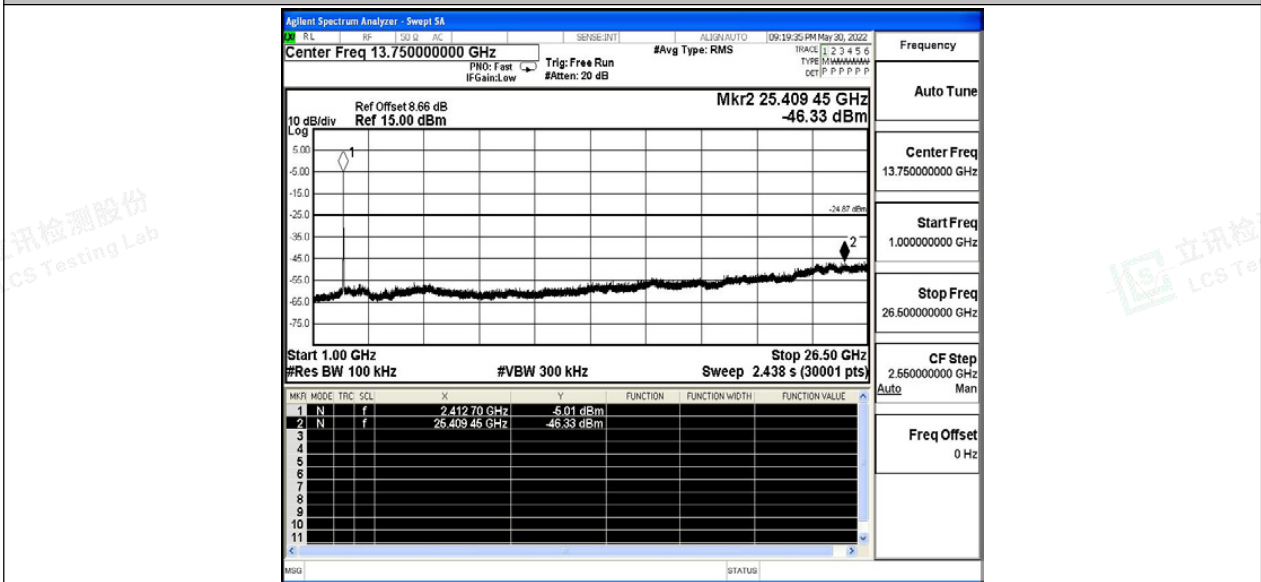

11G_Ant0_2412_1000~26500

Shenzhen LCS Compliance Testing Laboratory Ltd.

Add: 101, 201 Bldg A & 301 Bldg C, Juji Industrial Park Yabianxueziwei, Shajing Street, Baoan District, Shenzhen, 518000, China

Tel: +(86) 0755-82591330 | E-mail: webmaster@lcs-cert.com | Web: www.lcs-cert.com

Scan code to check authenticity