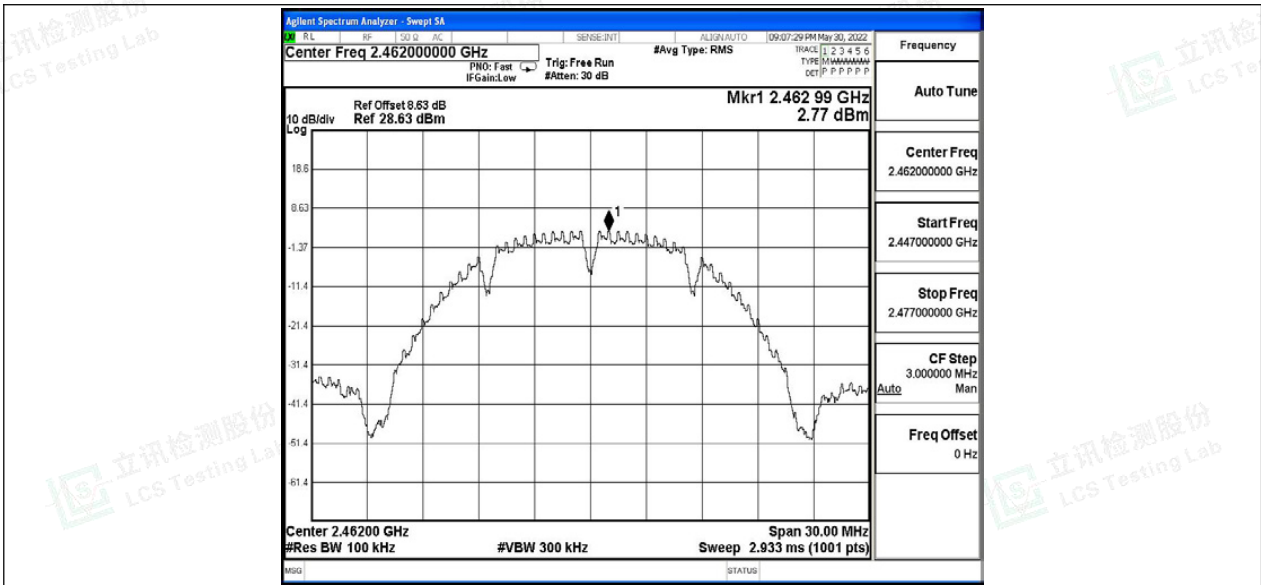

11B_Ant0_2462_0~Reference