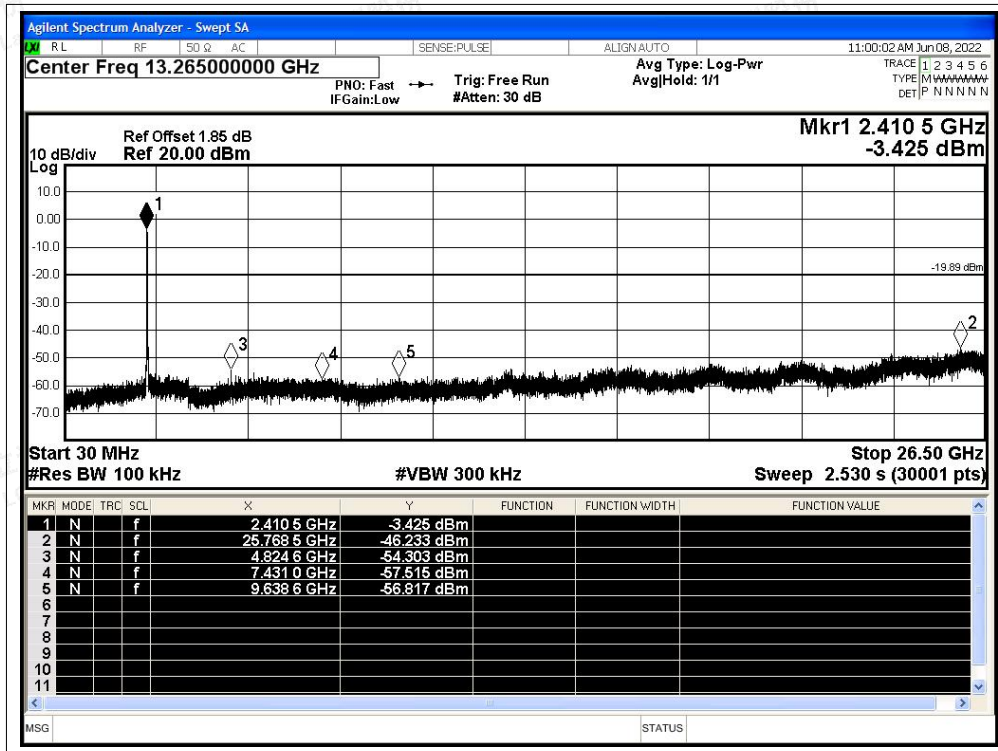

Tx. Spurious NVNT n20 2437MHz Ant1 Emission

Shenzhen LCS Compliance Testing Laboratory Ltd.

Add: 101, 201 Bldg A & 301 Bldg C, Juji Industrial Park Yabianxueziwei, Shajing Street, Baoan District, Shenzhen, 518000, China

Tel: +(86) 0755-82591330 | E-mail: webmaster@lcs-cert.com | Web: www.lcs-cert.com

Scan code to check authenticity