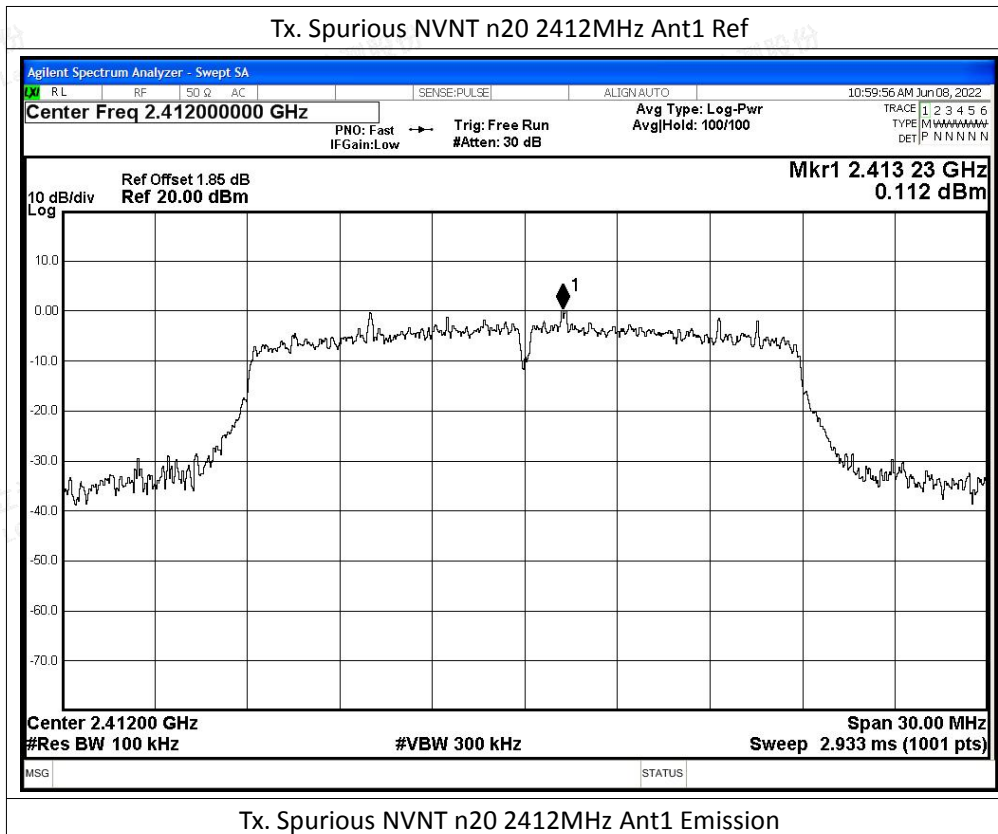

Shenzhen LCS Compliance Testing Laboratory Ltd.

Add: 101, 201 Bldg A & 301 Bldg C, Juji Industrial Park Yabianxueziwei, Shajing Street, Baoan District, Shenzhen, 518000, China

Tel: +(86) 0755-82591330 | E-mail: webmaster@lcs-cert.com | Web: www.lcs-cert.com

Scan code to check authenticity