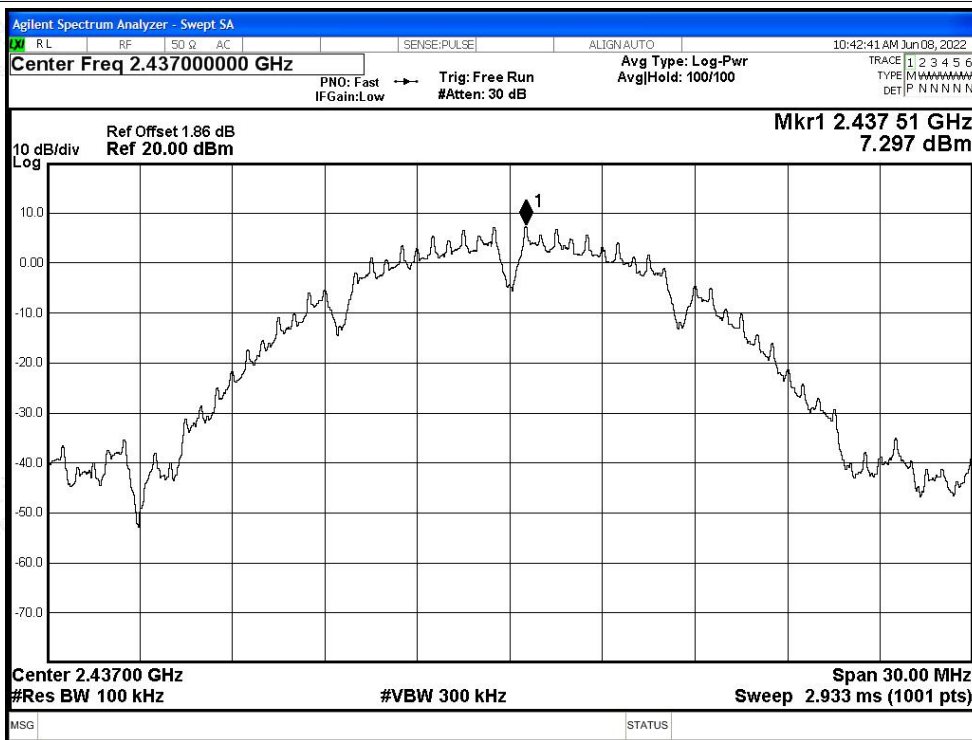

Tx. Spurious NVNT b 2437MHz Ant1 Ref

Shenzhen LCS Compliance Testing Laboratory Ltd.

Add: 101, 201 Bldg A & 301 Bldg C, Juji Industrial Park Yabianxueziwei, Shajing Street, Baoan District, Shenzhen, 518000, China

Tel: +(86) 0755-82591330 | E-mail: webmaster@lcs-cert.com | Web: www.lcs-cert.com

Scan code to check authenticity