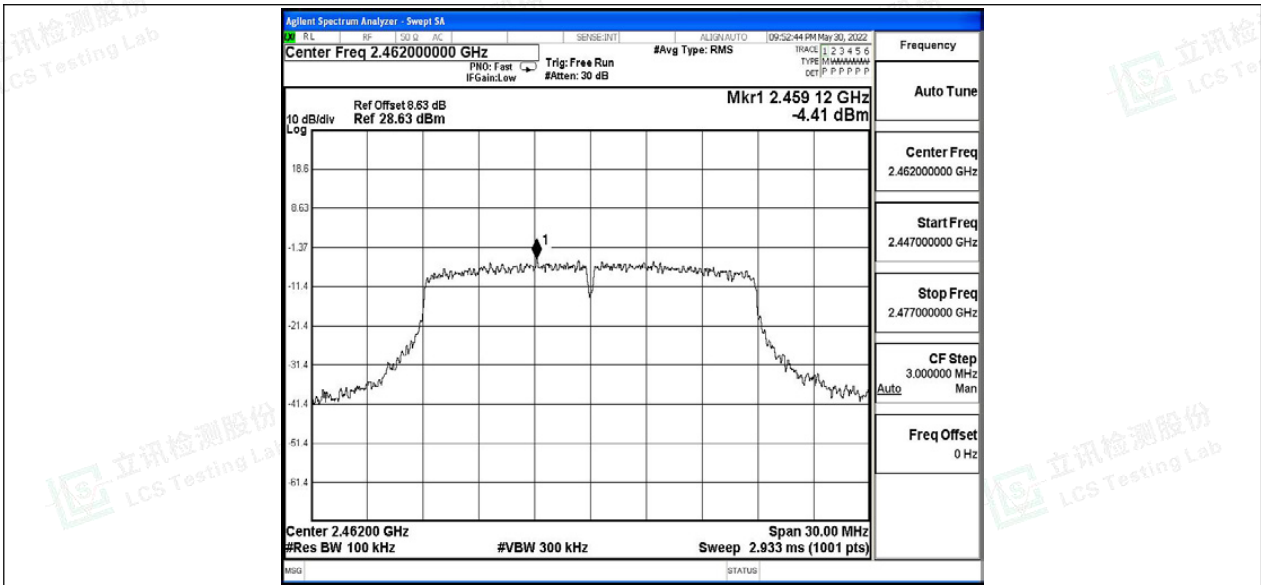

11N20SISO_Ant0_2462_0~Reference