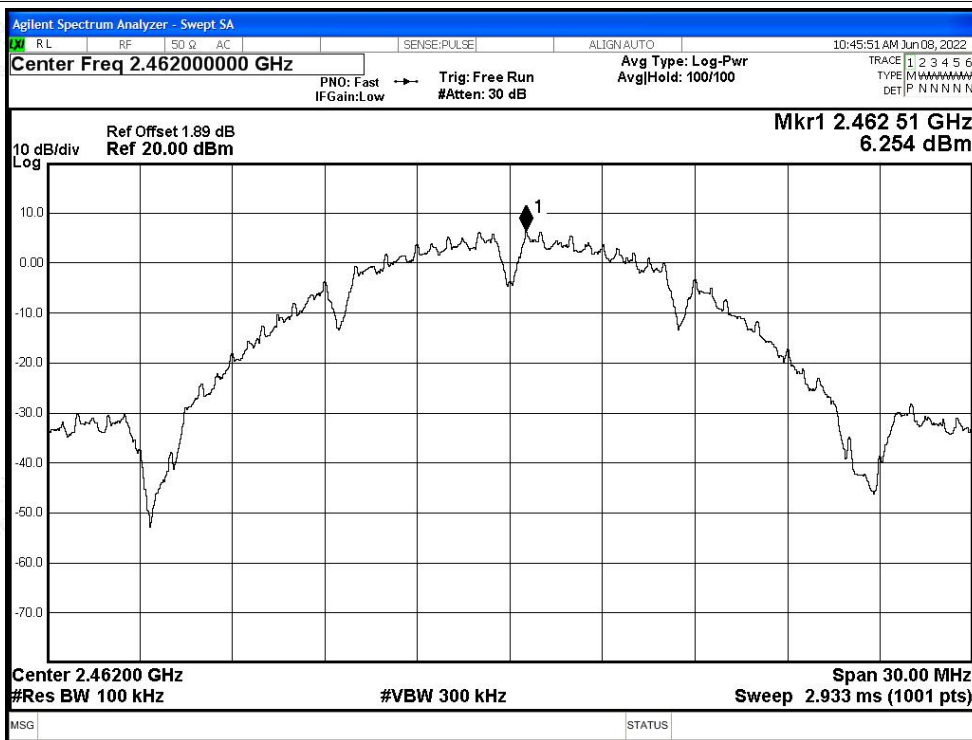

Tx. Spurious NVNT b 2462MHz Ant1 Ref

Shenzhen LCS Compliance Testing Laboratory Ltd.

Add: 101, 201 Bldg A & 301 Bldg C, Juji Industrial Park Yabianxueziwei, Shajing Street, Baoan District, Shenzhen, 518000, China

Tel: +(86) 0755-82591330 | E-mail: webmaster@lcs-cert.com | Web: www.lcs-cert.com

Scan code to check authenticity