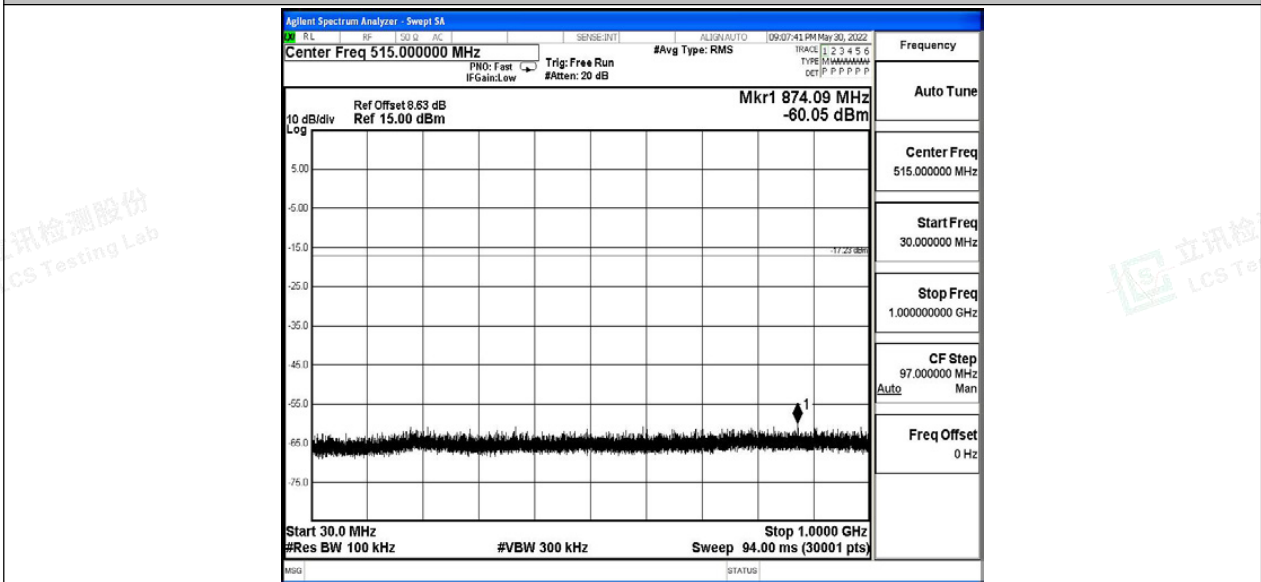

11B_Ant0_2462_30~1000

Shenzhen LCS Compliance Testing Laboratory Ltd.

Add: 101, 201 Bldg A & 301 Bldg C, Juji Industrial Park Yabianxueziwei, Shajing Street, Baoan District, Shenzhen, 518000, China

Tel: +(86) 0755-82591330 | E-mail: webmaster@lcs-cert.com | Web: www.lcs-cert.com

Scan code to check authenticity