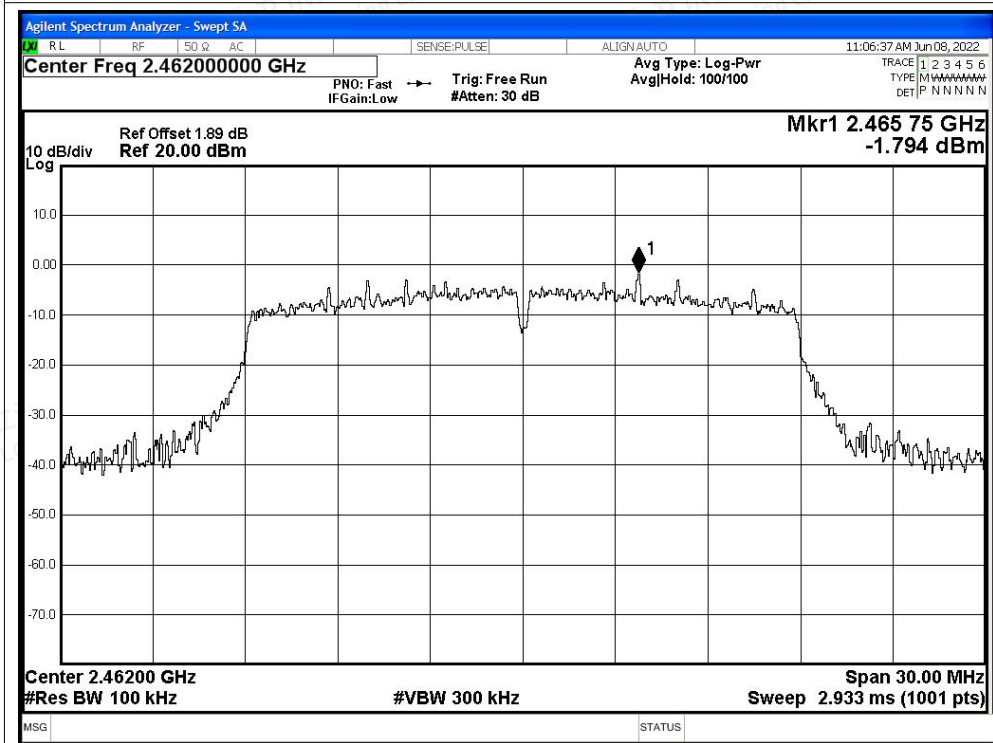

Band Edge NVNT n20 2462MHz Ant1 Ref