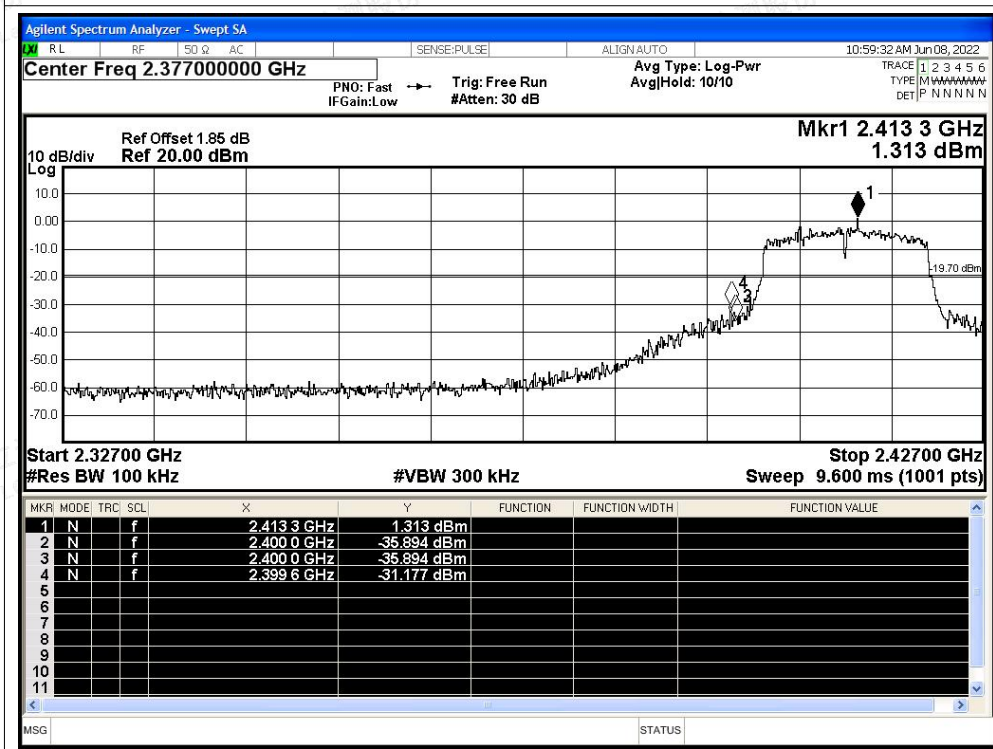

Band Edge NVNT n20 2412MHz Ant1 Emission

Shenzhen LCS Compliance Testing Laboratory Ltd.

Add: 101, 201 Bldg A & 301 Bldg C, Juji Industrial Park Yabianxueziwei, Shajing Street, Baoan District, Shenzhen, 518000, China

Tel: +(86) 0755-82591330 | E-mail: webmaster@lcs-cert.com | Web: www.lcs-cert.com

Scan code to check authenticity