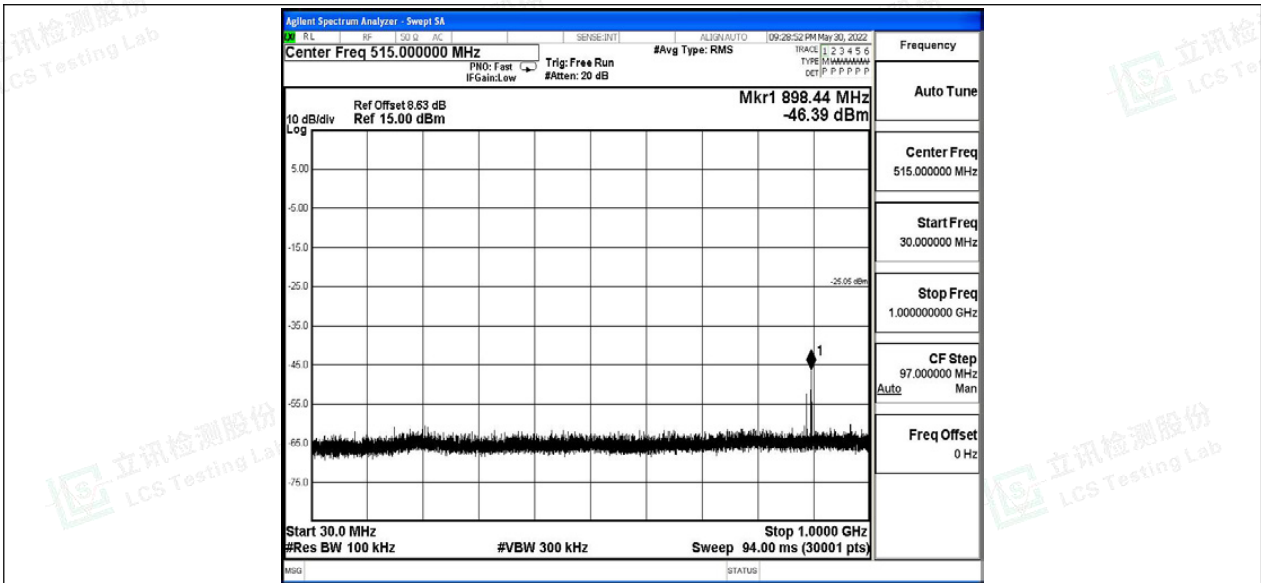

11G_Ant0_2462_30~1000