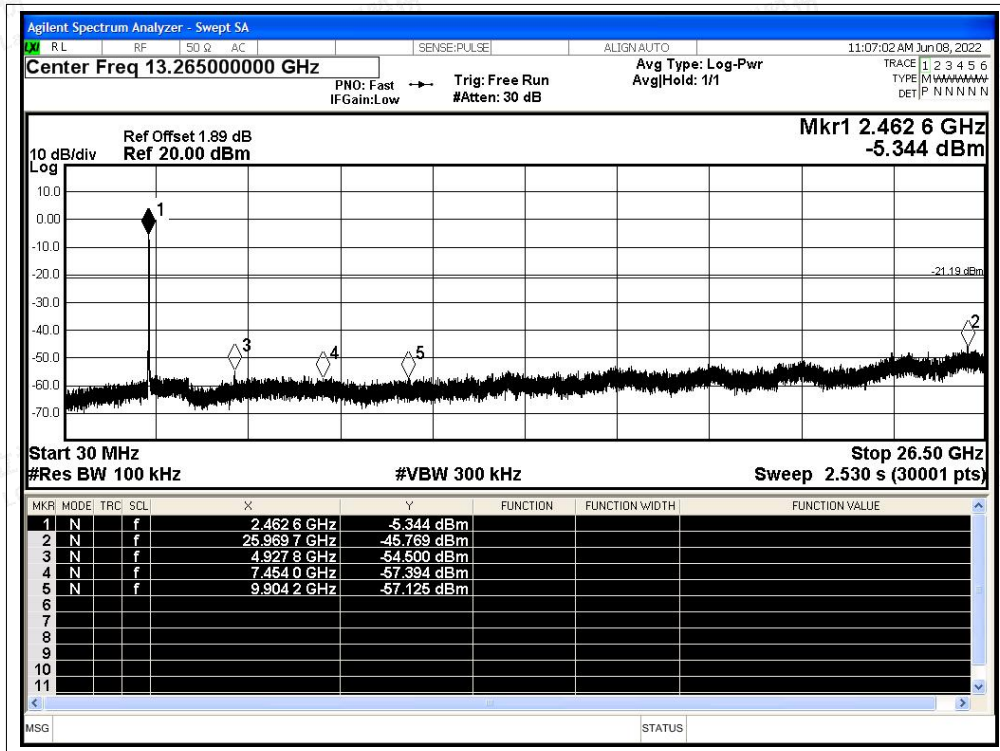

Shenzhen LCS Compliance Testing Laboratory Ltd.

Add: 101, 201 Bldg A & 301 Bldg C, Juji Industrial Park Yabianxueziwei, Shajing Street, Baoan District, Shenzhen, 518000, China

Tel: +(86) 0755-82591330 | E-mail: webmaster@lcs-cert.com | Web: www.lcs-cert.com

Scan code to check authenticity