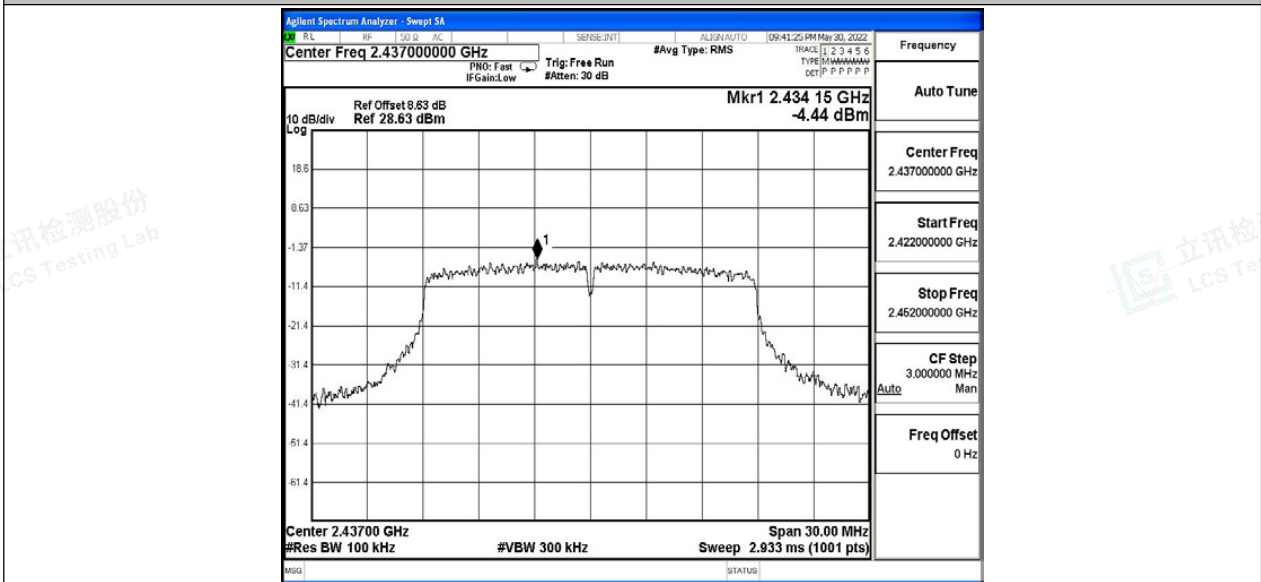

11N20SISO_Ant0_2437_0~Reference

Shenzhen LCS Compliance Testing Laboratory Ltd.

Add: 101, 201 Bldg A & 301 Bldg C, Juji Industrial Park Yabianxueziwei, Shajing Street, Baoan District, Shenzhen, 518000, China

Tel: +(86) 0755-82591330 | E-mail: webmaster@lcs-cert.com | Web: www.lcs-cert.com

Scan code to check authenticity