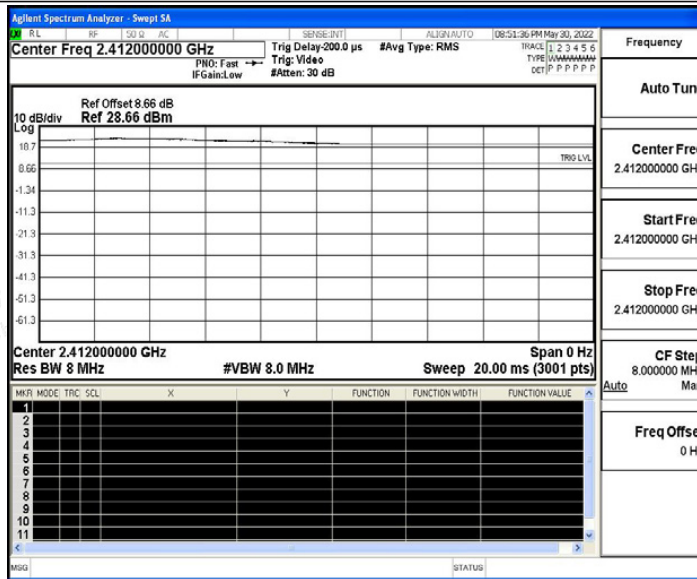

Test Graphs

11B_Ant0_2412