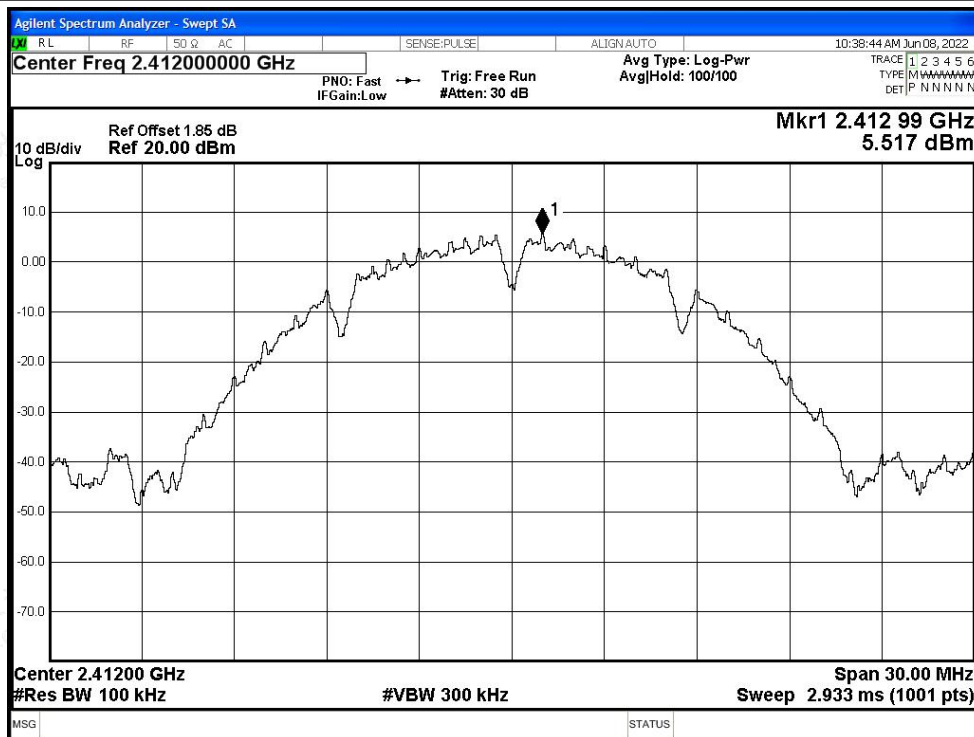

Condition	Mode	Frequency (MHz)	Antenna	Max Value (dBc)	Limit (dBc)	Verdict
NVNT	b	2412	Ant1	-45.62	-20	Pass
NVNT	b	2437	Ant1	-49.96	-20	Pass
NVNT	b	2462	Ant1	-51.84	-20	Pass
NVNT	g	2412	Ant1	-48.8	-20	Pass
NVNT	g	2437	Ant1	-49.02	-20	Pass
NVNT	g	2462	Ant1	-46.46	-20	Pass
NVNT	n20	2412	Ant1	-46.35	-20	Pass
NVNT	n20	2437	Ant1	-47.29	-20	Pass
NVNT	n20	2462	Ant1	-44.58	-20	Pass

Test Graphs

Tx. Spurious NVNT b 2412MHz Ant1 Ref

Tx. Spurious NVNT b 2412MHz Ant1 Emission

Shenzhen LCS Compliance Testing Laboratory Ltd.

Add: 101, 201 Bldg A & 301 Bldg C, Juji Industrial Park Yabianxueziwei, Shajing Street, Baoan District, Shenzhen, 518000, China

Tel: +(86) 0755-82591330 | E-mail: webmaster@lcs-cert.com | Web: www.lcs-cert.com

Scan code to check authenticity