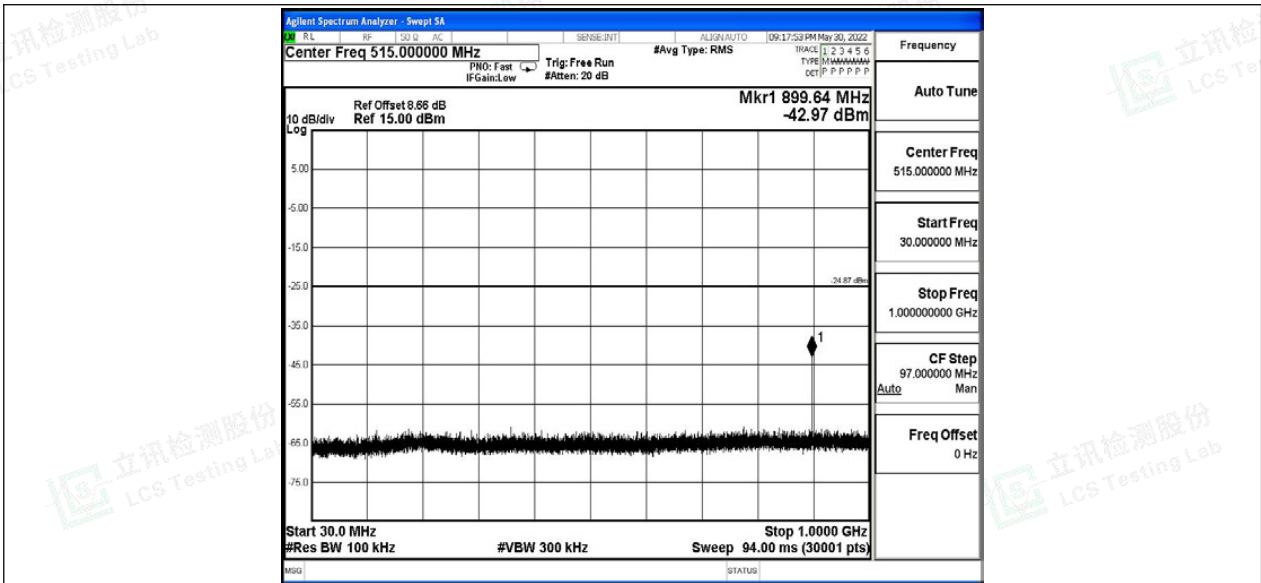

11G_Ant0_2412_30~1000