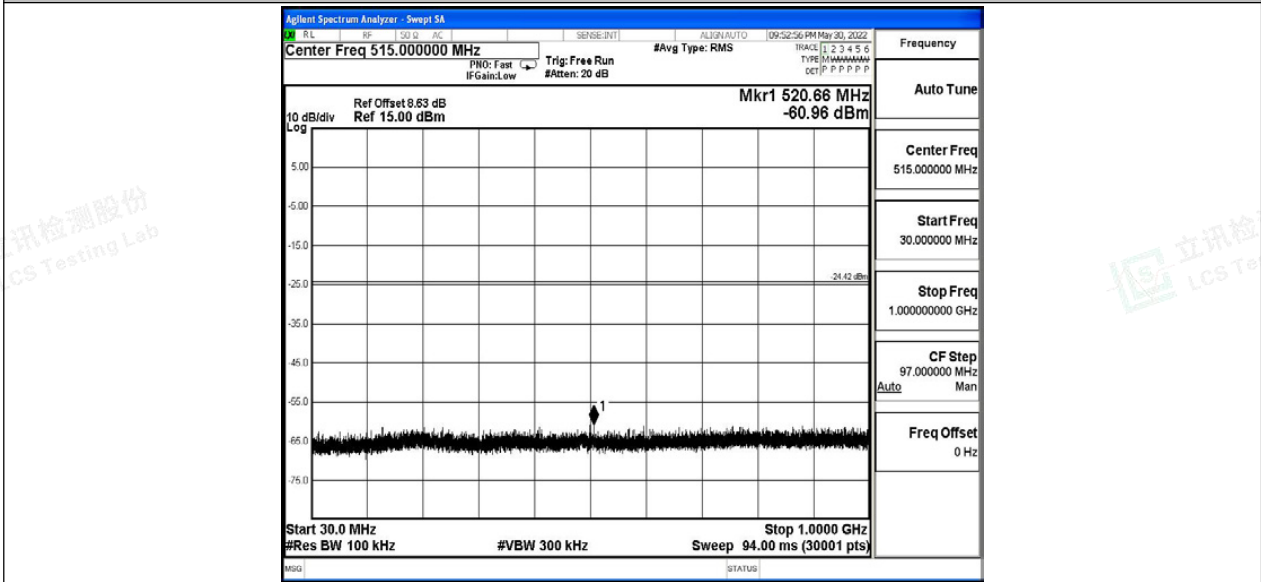

11N20SISO_Ant0_2462_30~1000

Shenzhen LCS Compliance Testing Laboratory Ltd.

Add: 101, 201 Bldg A & 301 Bldg C, Juji Industrial Park Yabianxueziwei, Shajing Street, Baoan District, Shenzhen, 518000, China

Tel: +(86) 0755-82591330 | E-mail: webmaster@lcs-cert.com | Web: www.lcs-cert.com

Scan code to check authenticity