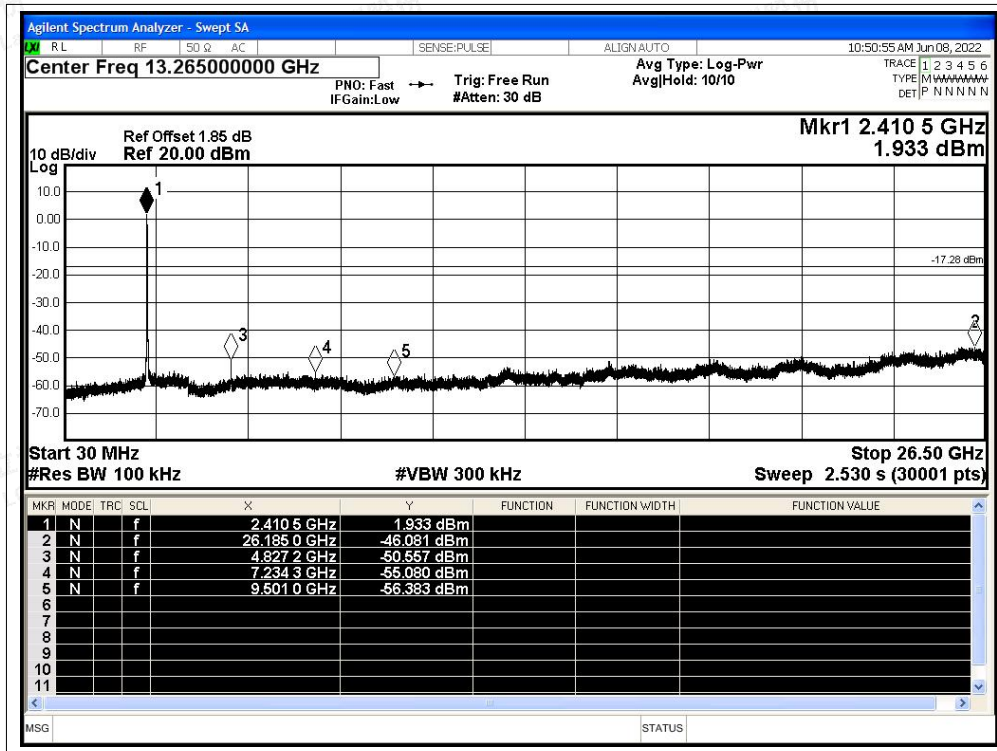

Tx. Spurious NVNT g 2437MHz Ant1 Emission

Shenzhen LCS Compliance Testing Laboratory Ltd.

Add: 101, 201 Bldg A & 301 Bldg C, Juji Industrial Park Yabianxueziwei, Shajing Street, Baoan District, Shenzhen, 518000, China

Tel: +(86) 0755-82591330 | E-mail: webmaster@lcs-cert.com | Web: www.lcs-cert.com

Scan code to check authenticity