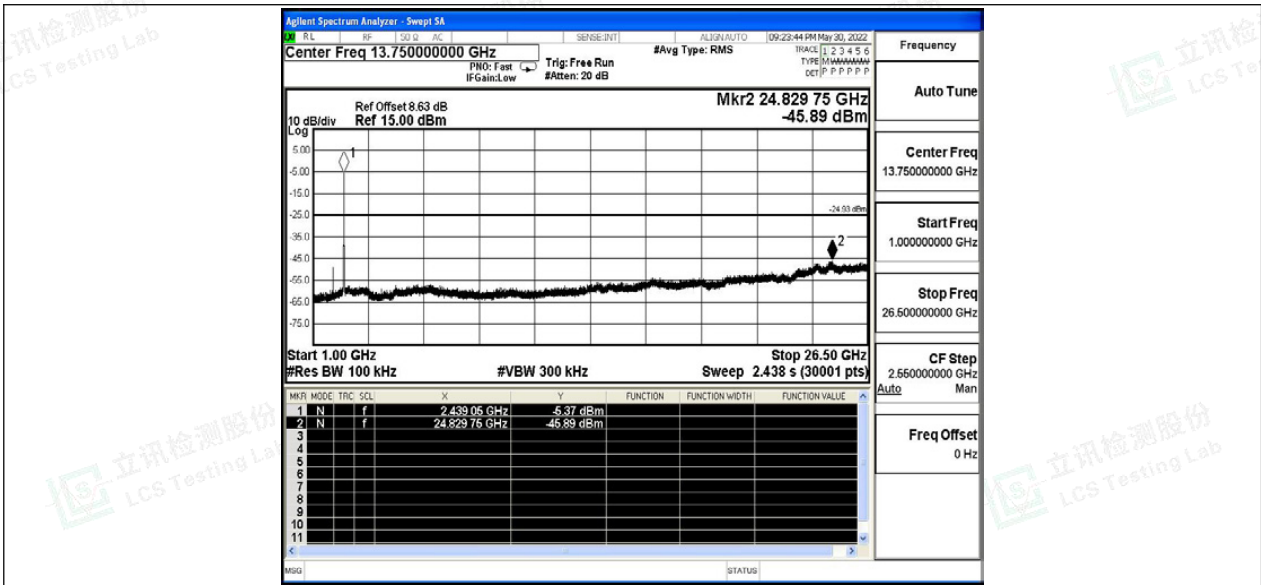

11G_Ant0_2437_1000~26500