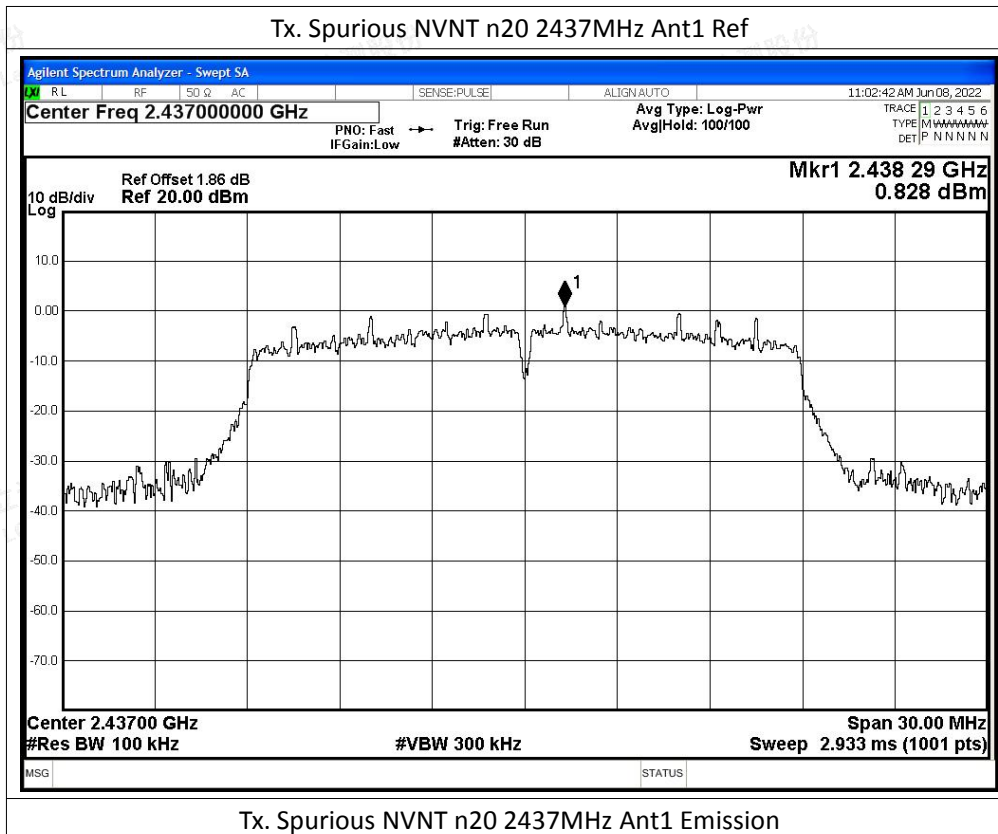

Tel: +(86) 0755-82591330 | E-mail: webmaster@lcs-cert.com | Web: www.lcs-cert.com

Scan code to check authenticity

Tx. Spurious NVNT n20 2437MHz Ant1 Emission

Shenzhen LCS Compliance Testing Laboratory Ltd.