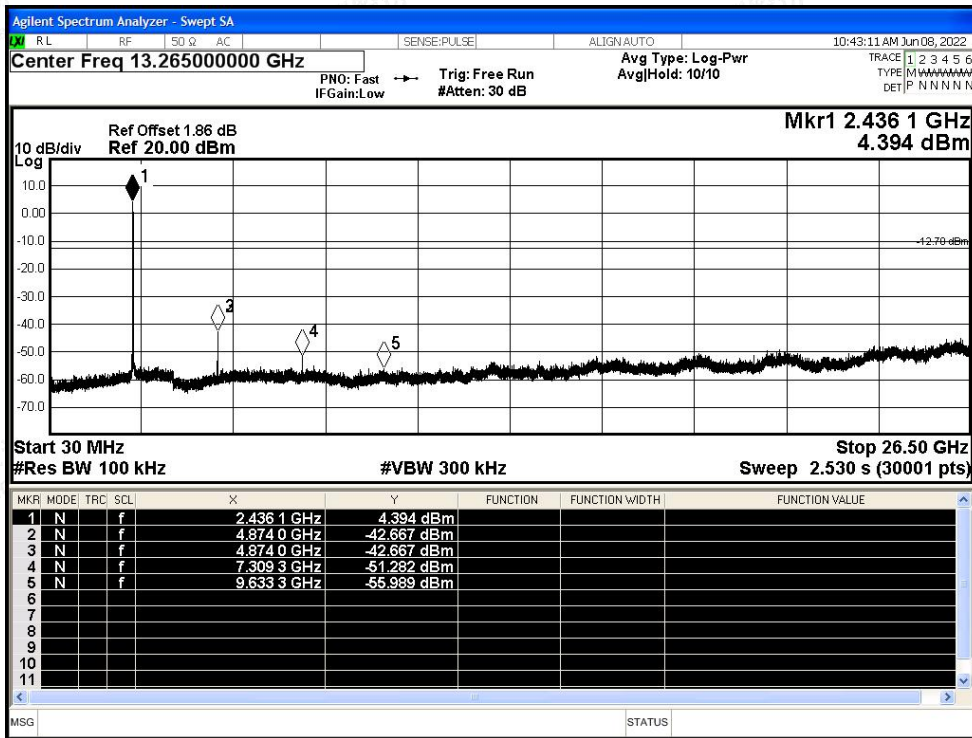

Tx. Spurious NVNT b 2437MHz Ant1 Emission