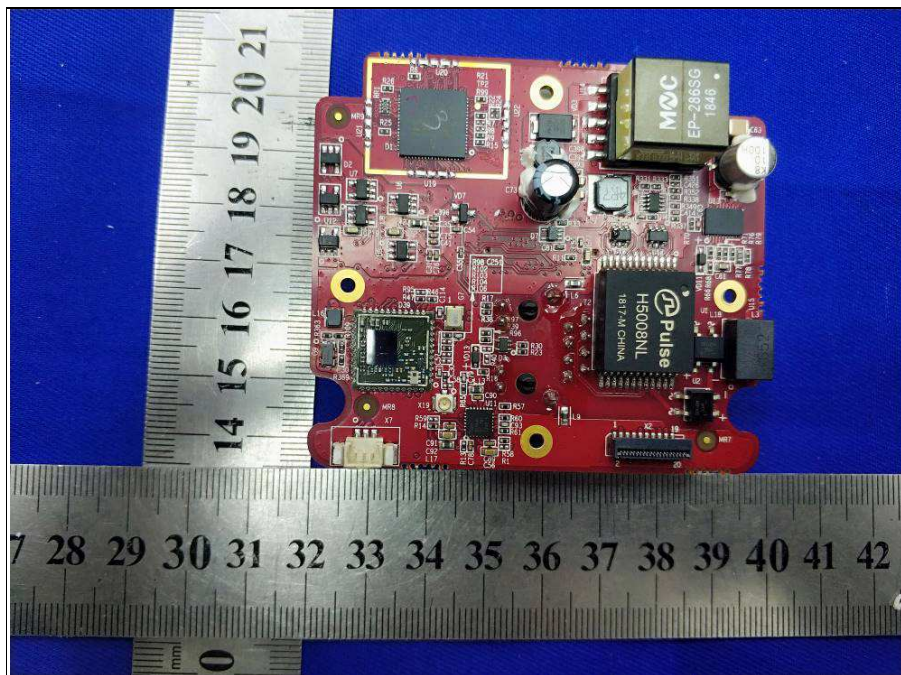

PHOTOGRAPHS OF THE EUT

BUREAU
VERITAS

Reference No.: 190430N016

**BUREAU
VERITAS**

Reference No.: 190430N016

**BUREAU
VERITAS**

Reference No.: 190430N016