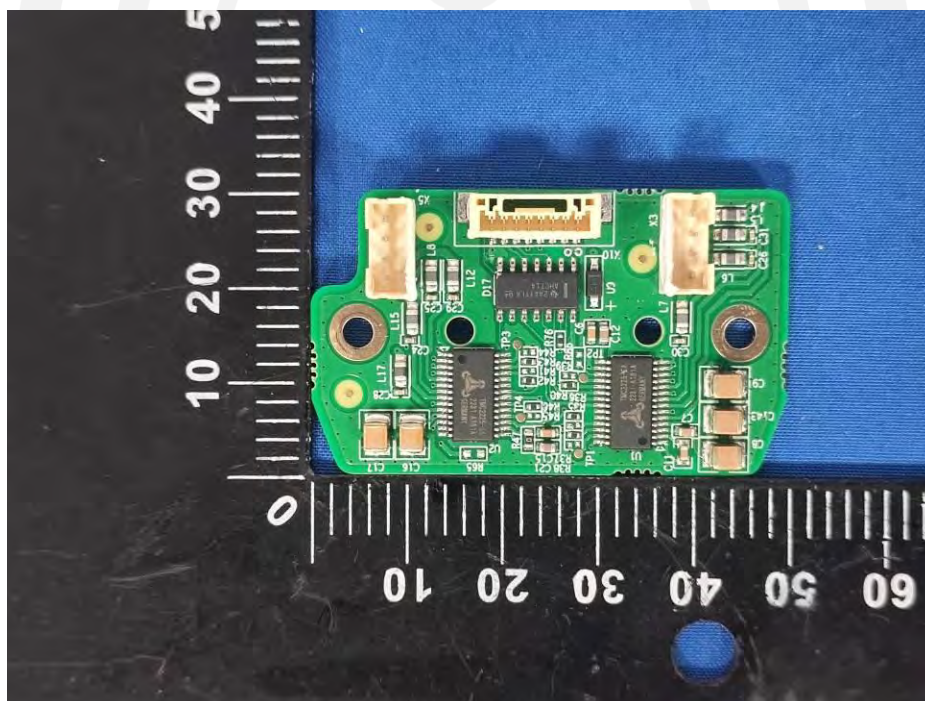

Appendix III internal photos

FCC ID: 2ATFO-CX210

WiFi ANT

-----End-----