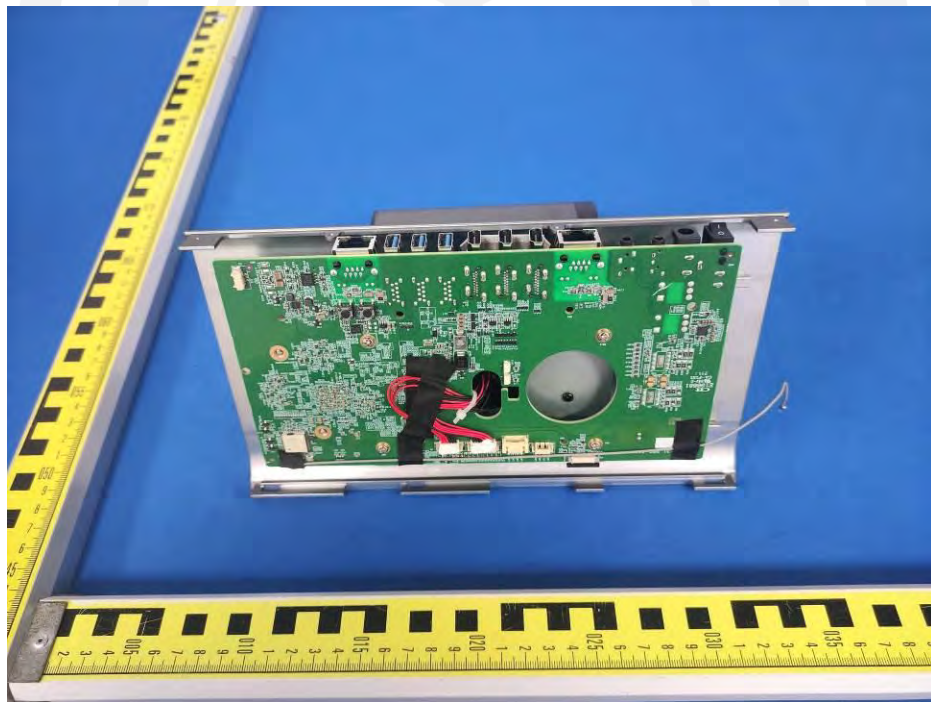

Appendix III internal photos

FCC ID: 2ATFO-CX210

WiFi ANT

-----End-----