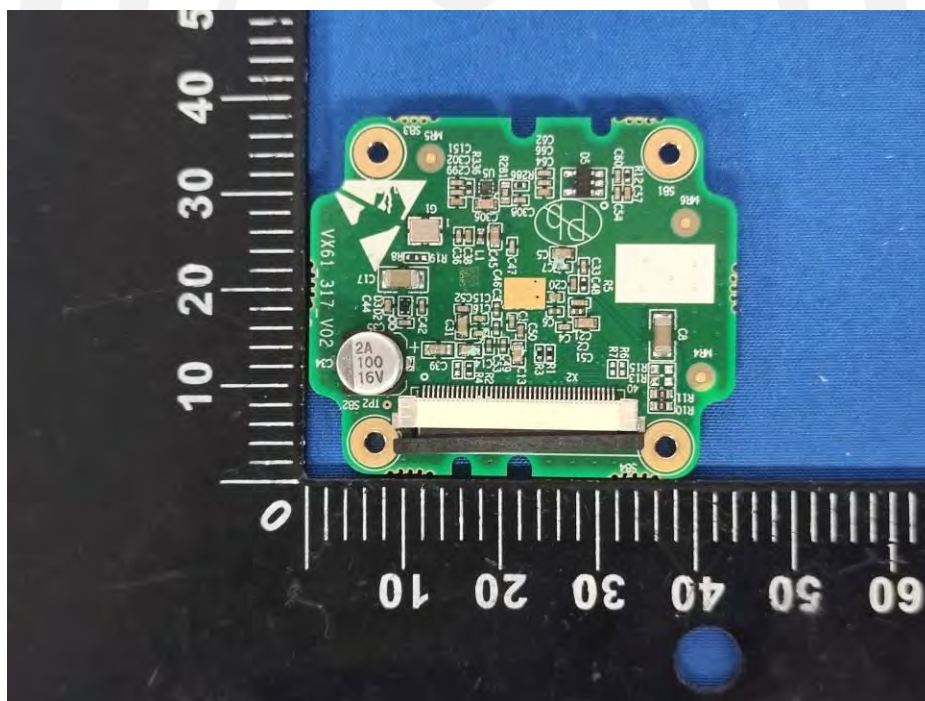

Appendix III internal photos

FCC ID: 2ATFO-CX210

WiFi ANT

-----End-----