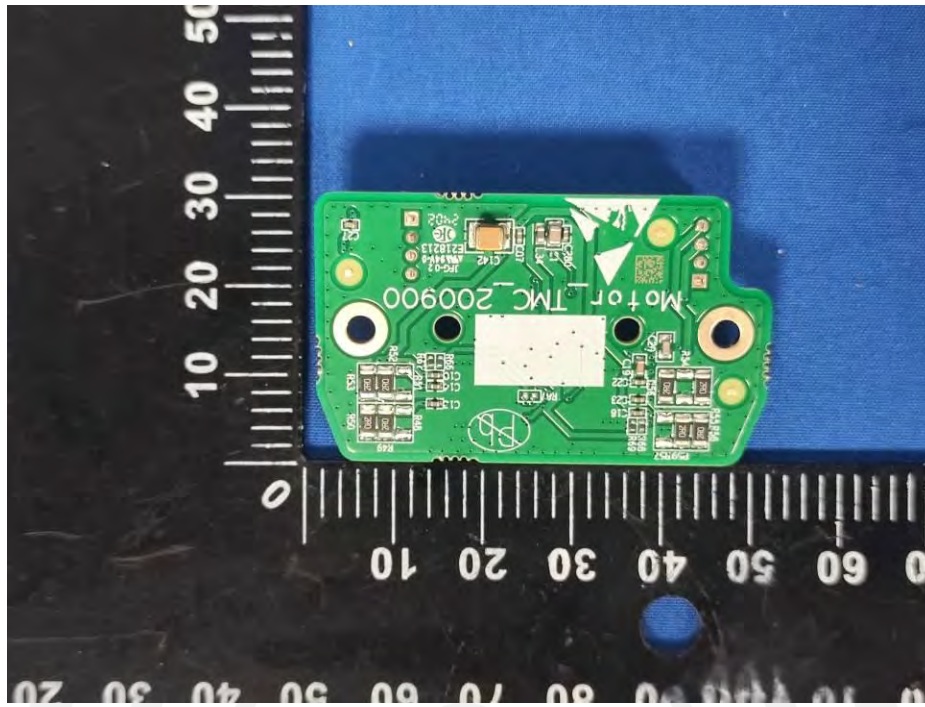

Appendix III internal photos

FCC ID: 2ATFO-CX210

WiFi ANT

-----End-----