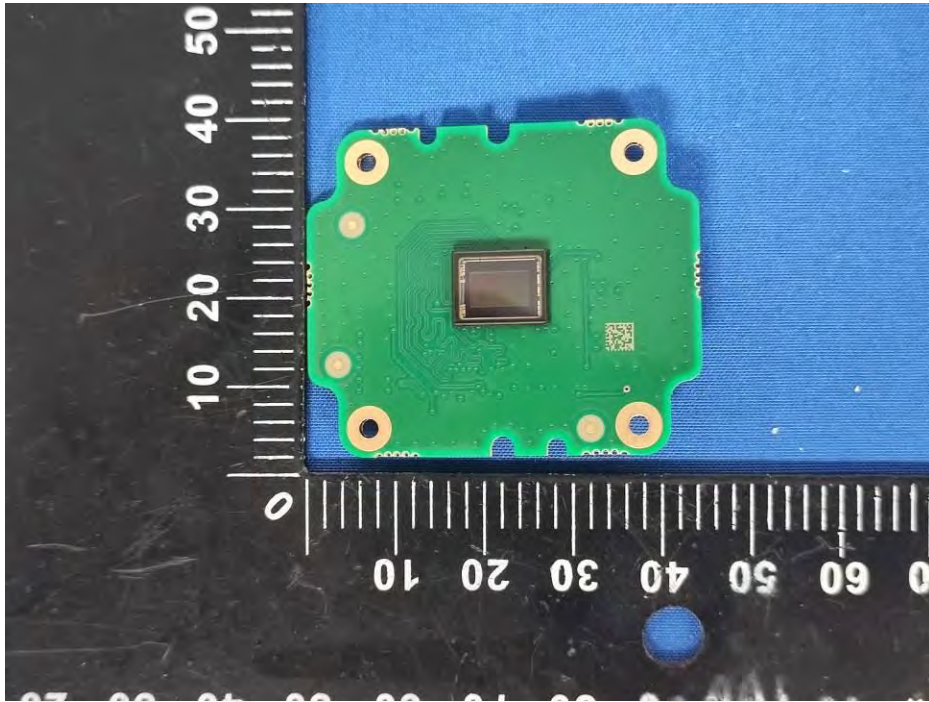

Appendix III internal photos

FCC ID: 2ATFO-CX210

WiFi ANT

-----End-----