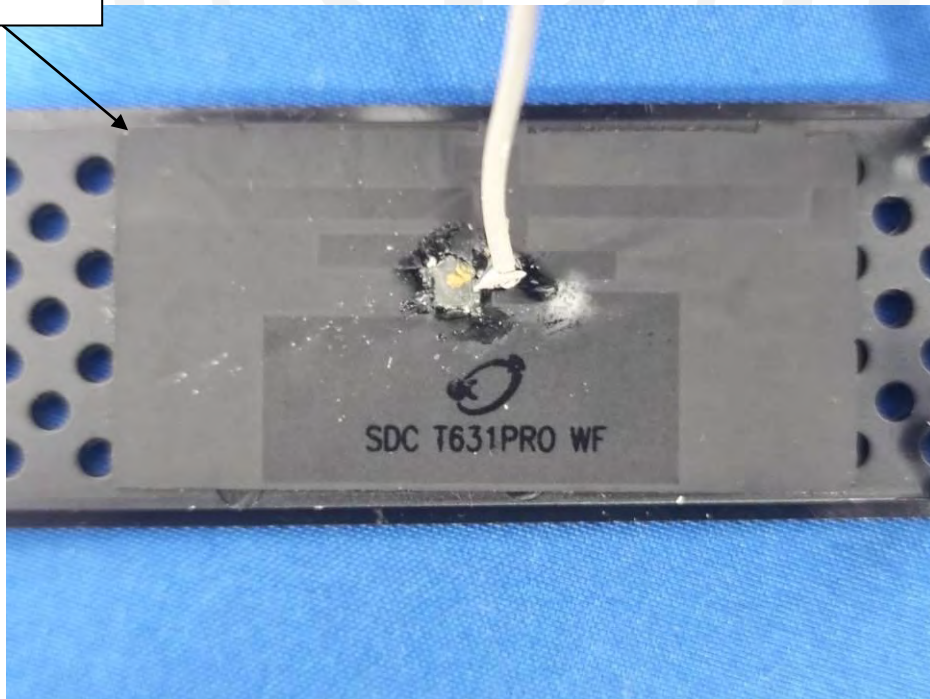

Appendix III internal photos

FCC ID: 2ATFO-CX210

WiFi ANT

-----End-----