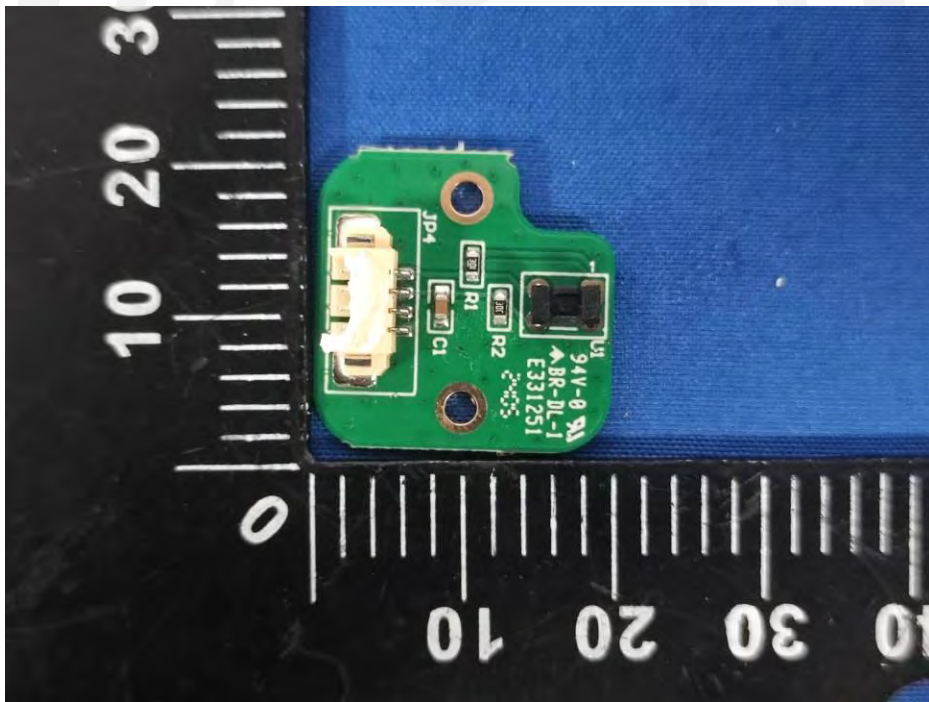

Appendix III internal photos

FCC ID: 2ATFO-CX210

WiFi ANT

-----End-----