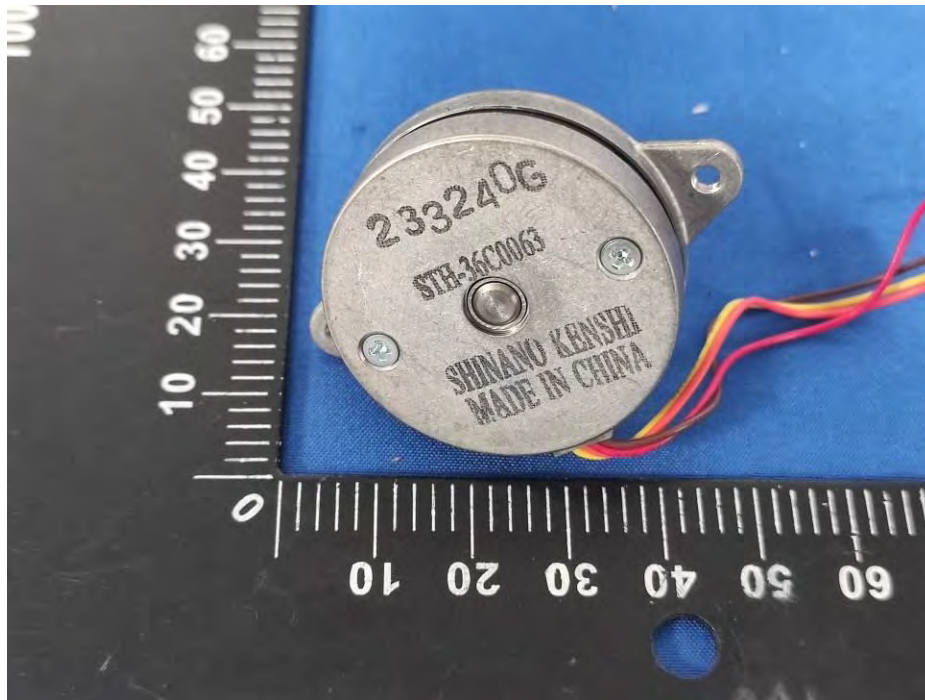

Appendix III internal photos

FCC ID: 2ATFO-CX210

WiFi ANT

-----End-----