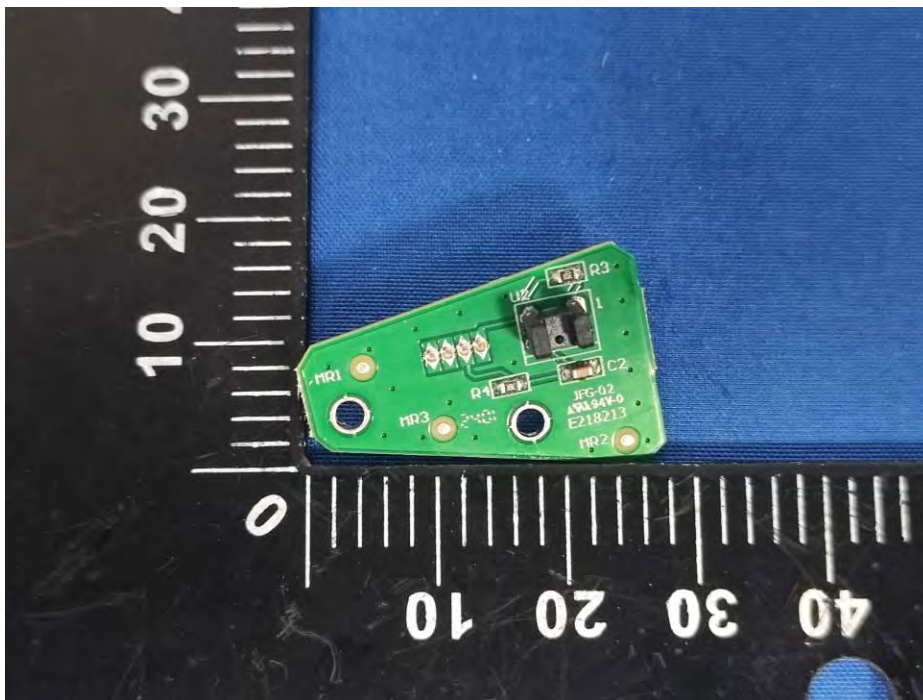

Appendix III internal photos

FCC ID: 2ATFO-CX210

WiFi ANT

-----End-----