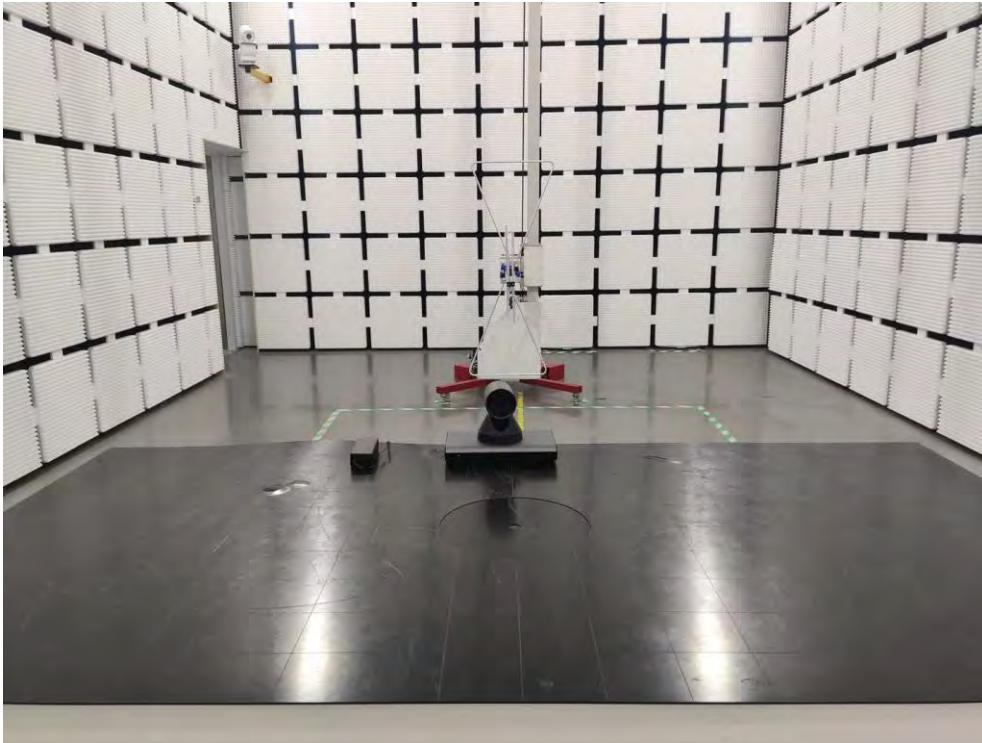

Appendix I Test Setup Photo

FCC ID: 2ATFO-CX210

Spurious Radiation Emissions Test (<1G)

Spurious Radiation Emissions Test (> 1G)

Conducted emission Test

-----End-----