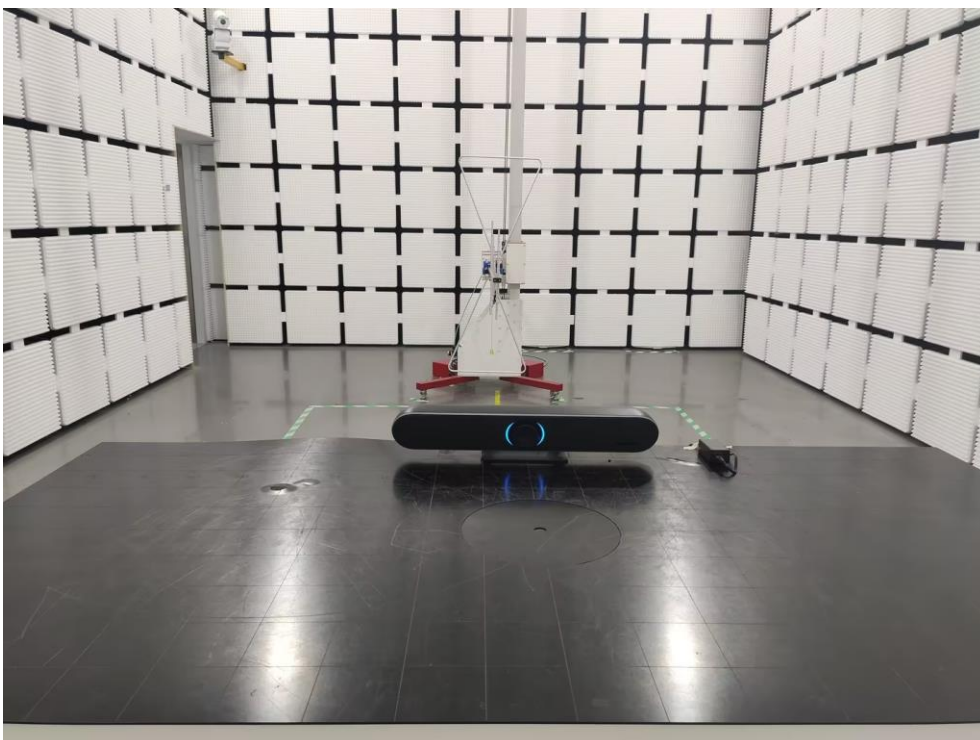

Appendix I Test Setup Photo

FCC ID: 2ATFO-C7PRO

Spurious Radiation Emissions Test (<1G)

Spurious Radiation Emissions Test (>1G)

Power Line Conducted Emission

-----End-----