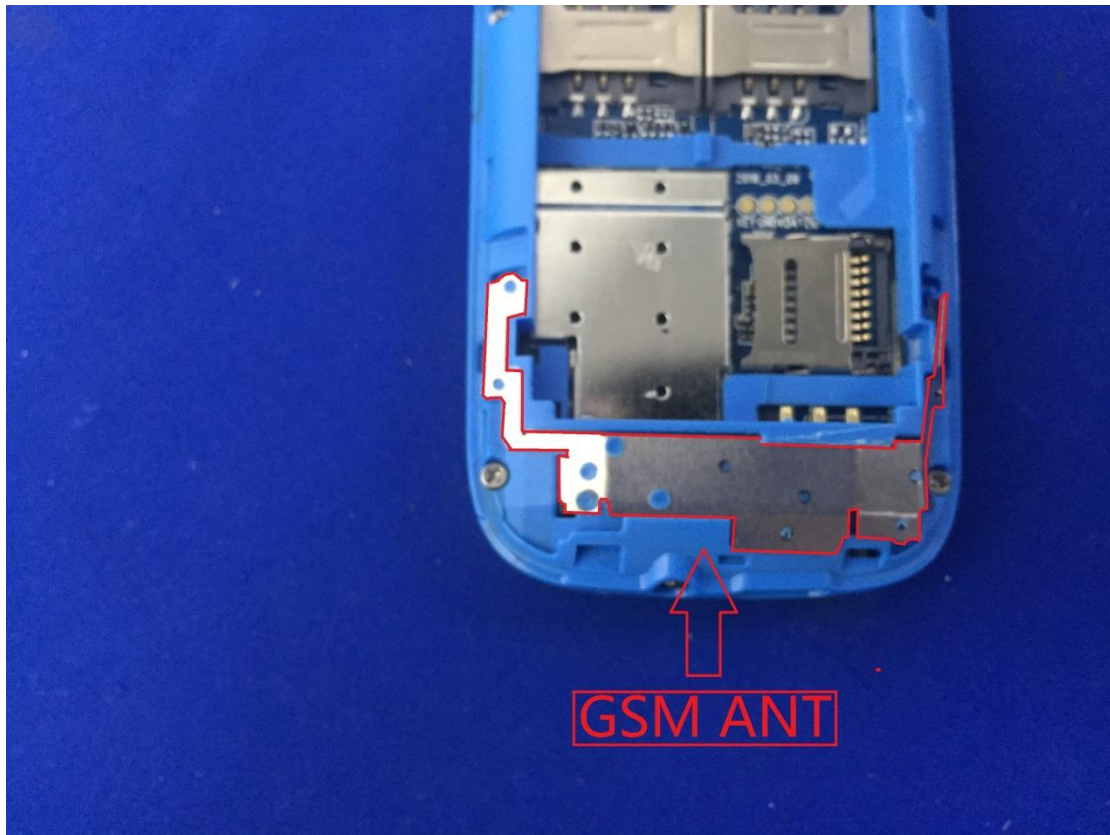

# EUT Photos (Model: KT1723)

# SAR Test Setup Photos

## Body

Front side (10mm)

Back side(10mm)