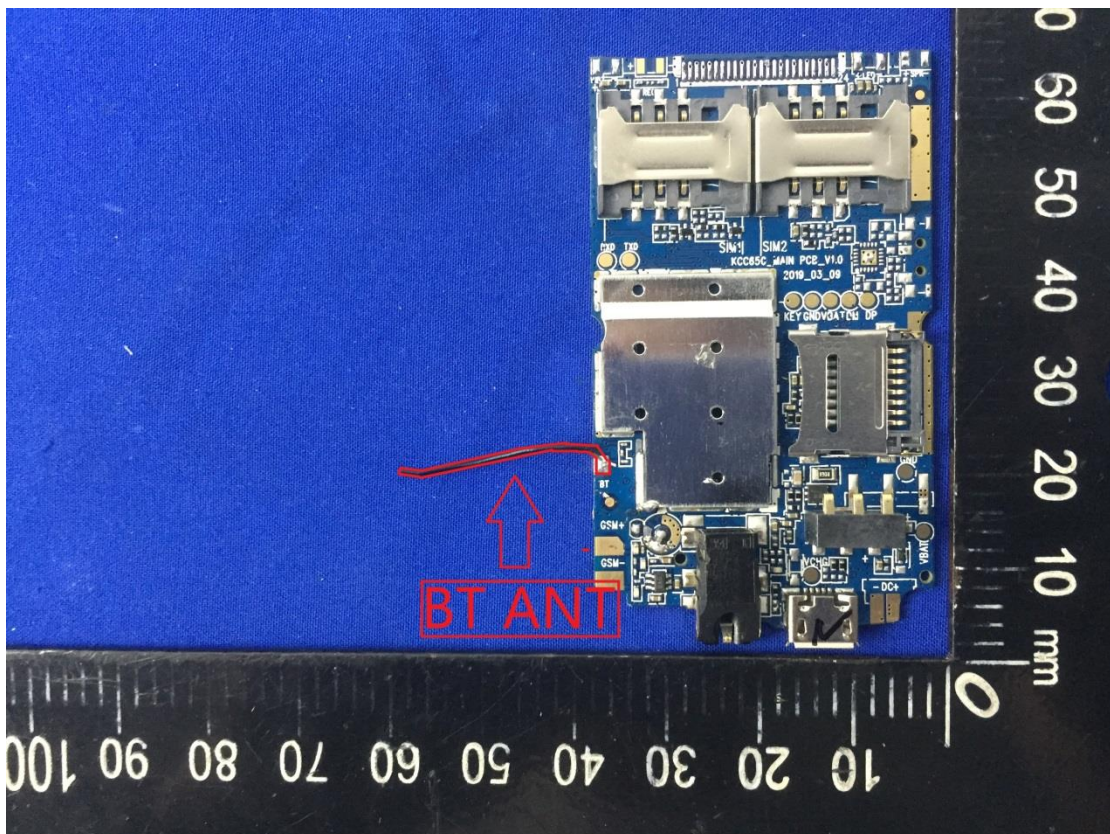

# EUT Photos (Model: KT1723)

# SAR Test Setup Photos

## Body

Front side (10mm)

Back side(10mm)