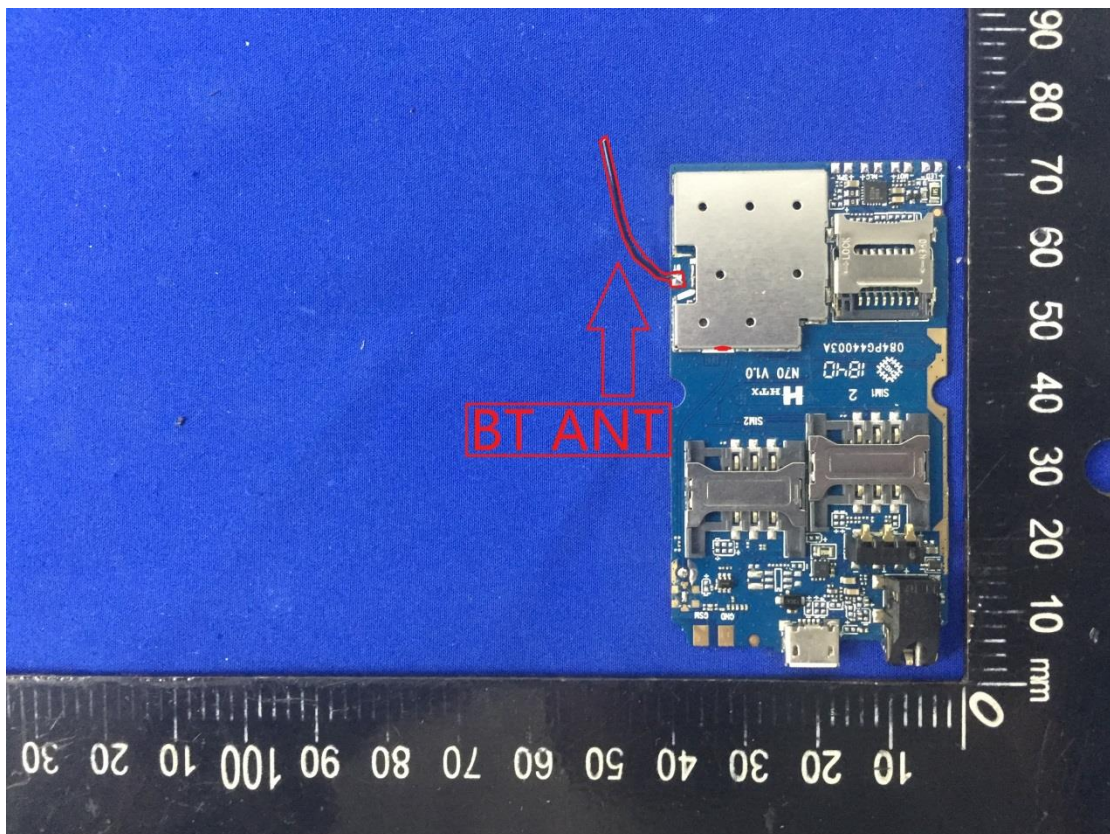

EUT Antenna Locations