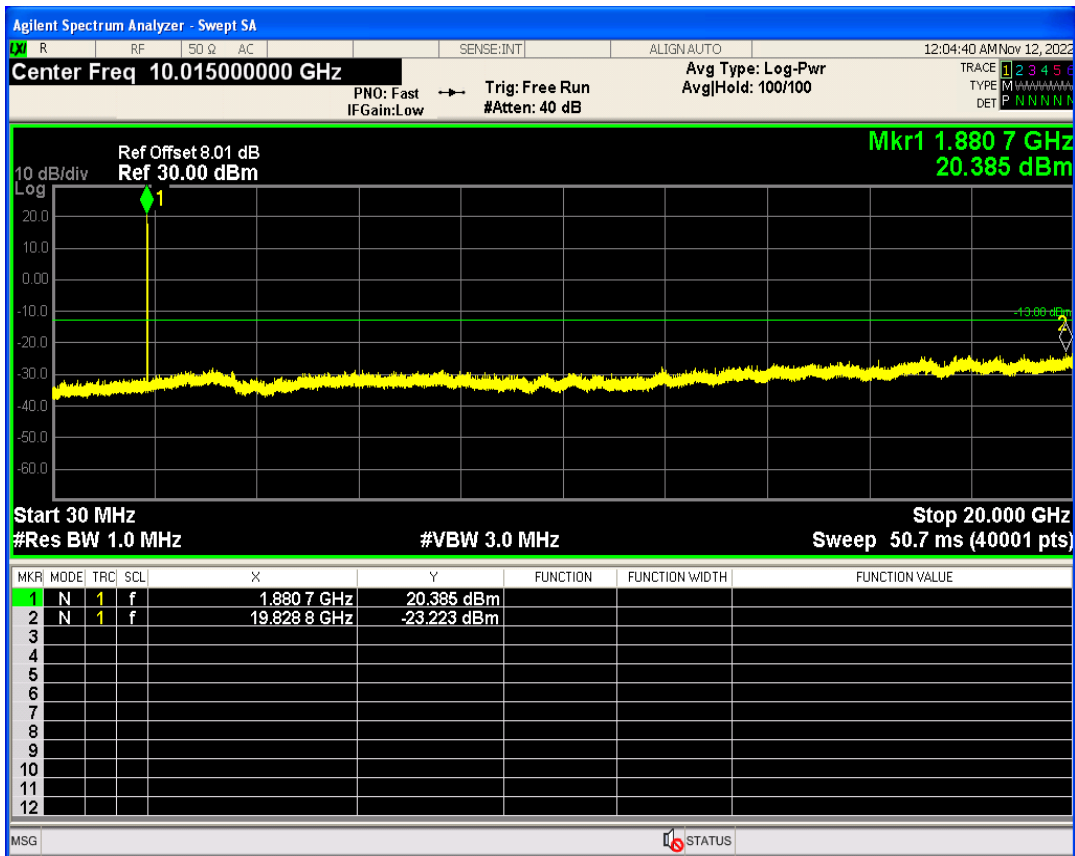

WCDMA Band2 Channel=9400