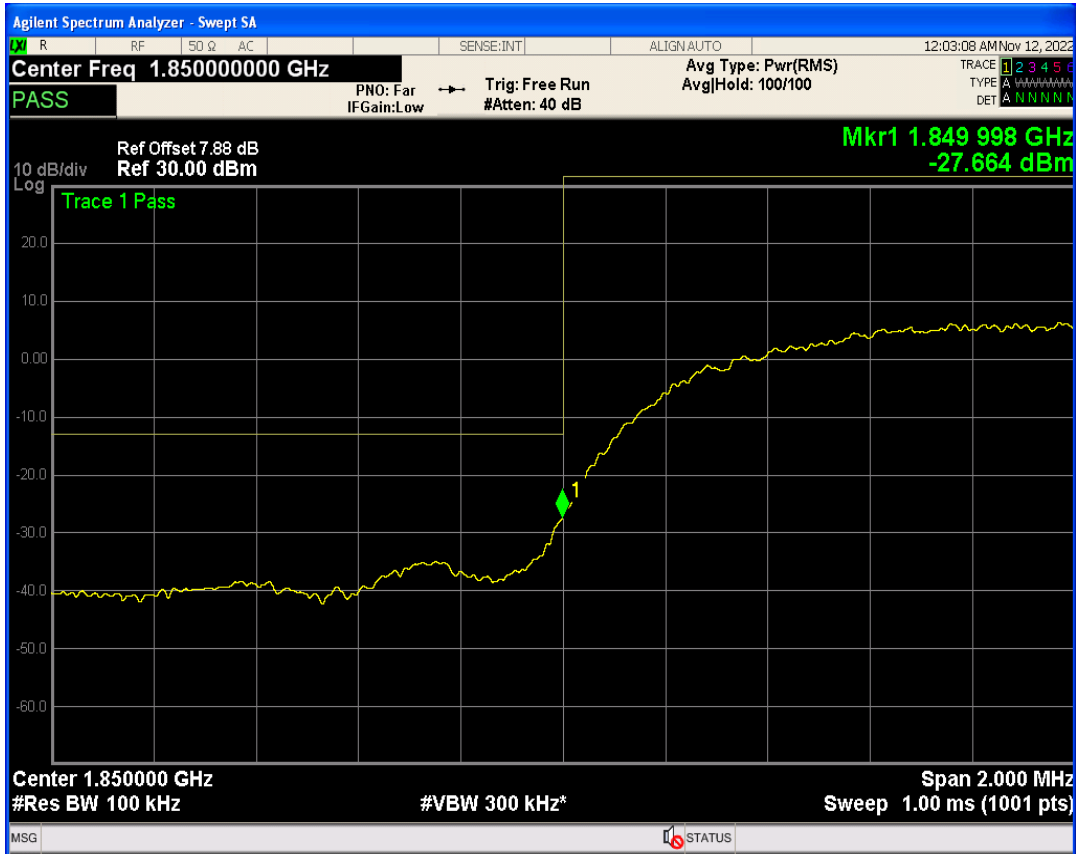

WCDMA Band2 Channel=9400

WCDMA Band2 Channel=9262

WCDMA Band2 Channel=9538

WCDMA Band5 Channel=4182

WCDMA Band5 Channel=4132

WCDMA Band5 Channel=4233

Band edge

Band	Channel	Frequency (MHz)	Spur Freq (MHz)	Spur Level (dBm)	Limit (dBm)	Verdict
WCDMA Band2	9262	1852.4	1850.00	-27.66	-13	PASS
WCDMA Band2	9538	1907.6	1910.00	-29.88	-13	PASS
WCDMA Band5	4132	826.4	824.00	-27.19	-13	PASS
WCDMA Band5	4233	846.6	849.00	-27.64	-13	PASS

WCDMA Band2 Channel=9262

WCDMA Band2 Channel=9538

WCDMA Band5 Channel=4132

WCDMA Band5 Channel=4233

Out-of-band emissions

Band	Channel	Frequency (MHz)	Spur Freq (MHz)	Spur Level (dBm)	Limit (dBm)	Verdict
WCDMA Band2	9262	1852.4	19858.21	-24.00	-13	PASS
WCDMA Band2	9400	1880	19828.76	-23.22	-13	PASS
WCDMA Band2	9538	1907.6	17877.69	-23.18	-13	PASS
WCDMA Band5	4132	826.4	7358.95	-29.16	-13	PASS
WCDMA Band5	4182	836.4	3137.90	-29.60	-13	PASS
WCDMA Band5	4233	846.6	2471.15	-30.00	-13	PASS