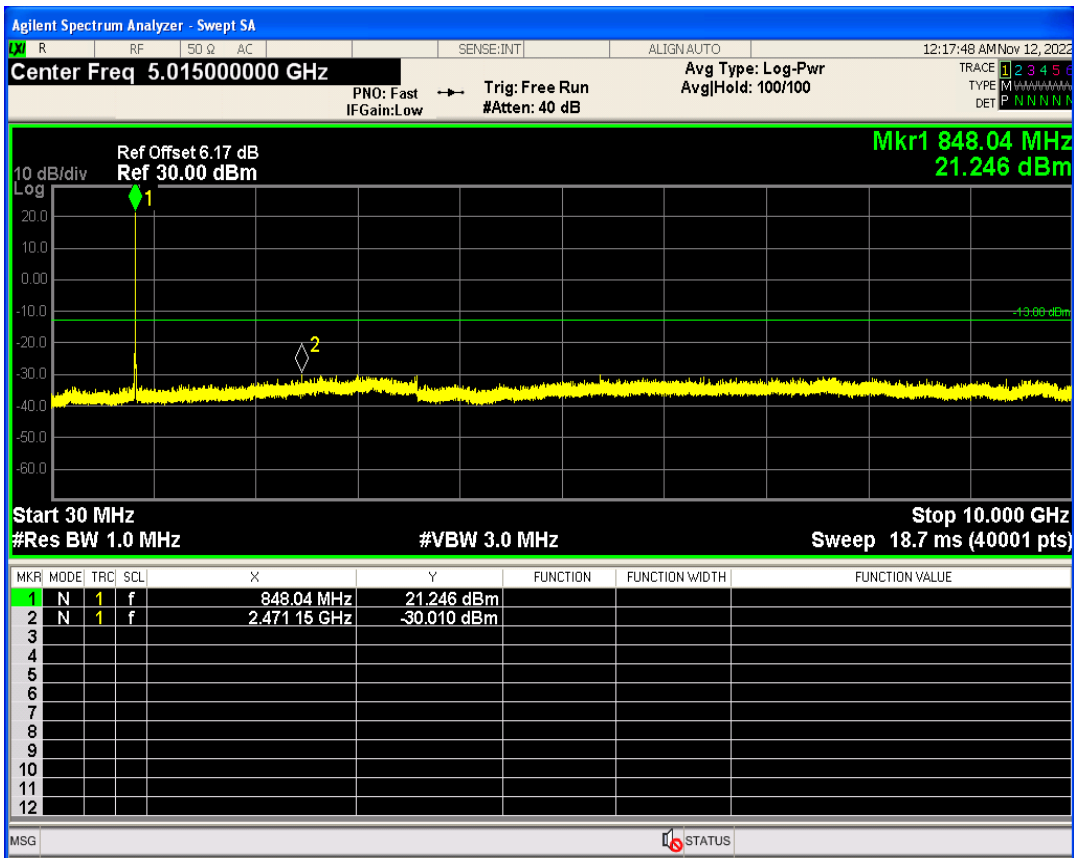

WCDMA Band2 Channel=9262

WCDMA Band2 Channel=9538

WCDMA Band5 Channel=4132

WCDMA Band5 Channel=4233

Out-of-band emissions

Band	Channel	Frequency (MHz)	Spur Freq (MHz)	Spur Level (dBm)	Limit (dBm)	Verdict
WCDMA Band2	9262	1852.4	19858.21	-24.00	-13	PASS
WCDMA Band2	9400	1880	19828.76	-23.22	-13	PASS
WCDMA Band2	9538	1907.6	17877.69	-23.18	-13	PASS
WCDMA Band5	4132	826.4	7358.95	-29.16	-13	PASS
WCDMA Band5	4182	836.4	3137.90	-29.60	-13	PASS
WCDMA Band5	4233	846.6	2471.15	-30.00	-13	PASS

WCDMA Band2 Channel=9262

WCDMA Band2 Channel=9538

WCDMA Band2 Channel=9400

WCDMA Band5 Channel=4132

WCDMA Band5 Channel=4233

WCDMA Band5 Channel=4182

Conducted output power

Band	Channel	Frequency (MHz)	Power (dBm)	Verdict
HSDPA Band2 Subtest1	9262	1852.4	20.46	PASS
HSDPA Band2 Subtest2	9262	1852.4	20.01	PASS
HSDPA Band2 Subtest3	9262	1852.4	19.78	PASS
HSDPA Band2 Subtest4	9262	1852.4	19.60	PASS
HSDPA Band2 Subtest1	9400	1880	20.00	PASS
HSDPA Band2 Subtest2	9400	1880	19.48	PASS
HSDPA Band2 Subtest3	9400	1880	19.25	PASS
HSDPA Band2 Subtest4	9400	1880	19.27	PASS
HSDPA Band2 Subtest1	9538	1907.6	19.75	PASS
HSDPA Band2 Subtest2	9538	1907.6	19.30	PASS
HSDPA Band2 Subtest3	9538	1907.6	19.31	PASS
HSDPA Band2 Subtest4	9538	1907.6	19.16	PASS
HSDPA Band5 Subtest1	4132	826.4	20.32	PASS
HSDPA Band5 Subtest2	4132	826.4	20.05	PASS
HSDPA Band5 Subtest3	4132	826.4	19.80	PASS
HSDPA Band5 Subtest4	4132	826.4	19.64	PASS
HSDPA Band5 Subtest1	4182	836.4	20.71	PASS
HSDPA Band5 Subtest2	4182	836.4	20.53	PASS
HSDPA Band5 Subtest3	4182	836.4	20.28	PASS
HSDPA Band5 Subtest4	4182	836.4	19.97	PASS
HSDPA Band5 Subtest1	4233	846.6	19.59	PASS
HSDPA Band5 Subtest2	4233	846.6	19.47	PASS
HSDPA Band5 Subtest3	4233	846.6	18.97	PASS
HSDPA Band5 Subtest4	4233	846.6	18.83	PASS