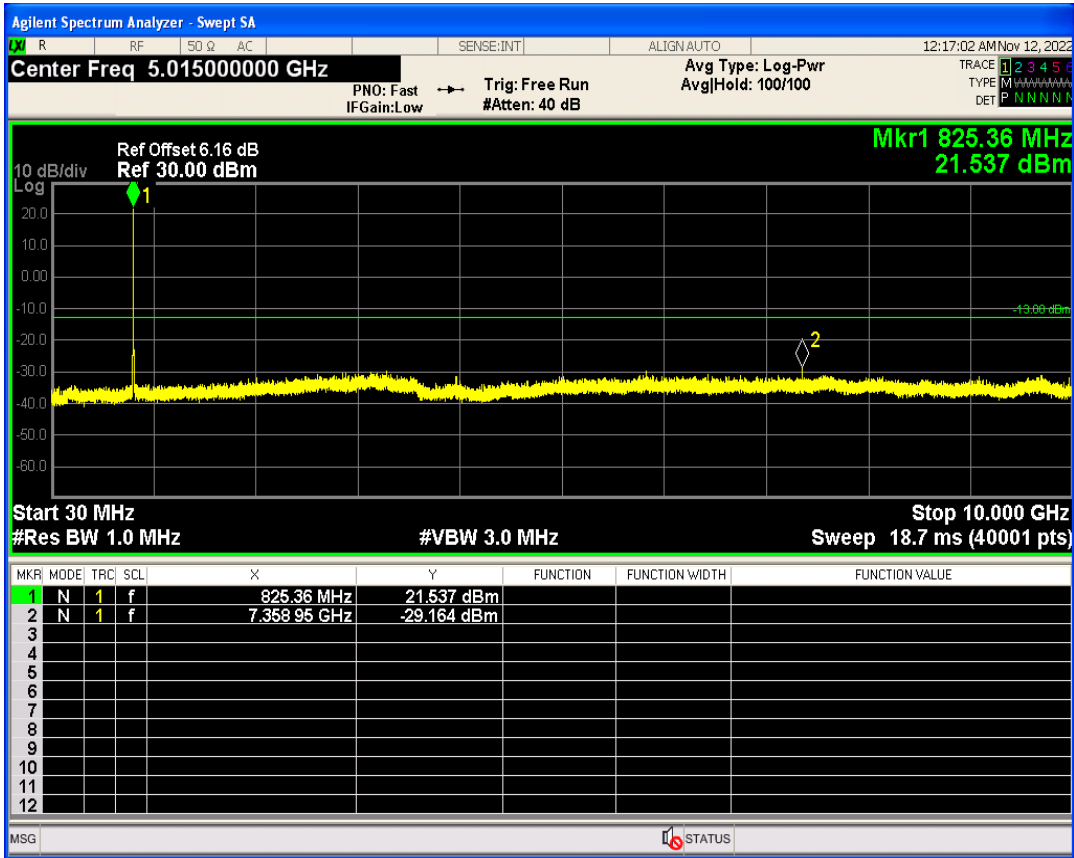

WCDMA Band2 Channel=9262

WCDMA Band2 Channel=9538

WCDMA Band5 Channel=4132

WCDMA Band5 Channel=4233

Out-of-band emissions

Band	Channel	Frequency (MHz)	Spur Freq (MHz)	Spur Level (dBm)	Limit (dBm)	Verdict
WCDMA Band2	9262	1852.4	19858.21	-24.00	-13	PASS
WCDMA Band2	9400	1880	19828.76	-23.22	-13	PASS
WCDMA Band2	9538	1907.6	17877.69	-23.18	-13	PASS
WCDMA Band5	4132	826.4	7358.95	-29.16	-13	PASS
WCDMA Band5	4182	836.4	3137.90	-29.60	-13	PASS
WCDMA Band5	4233	846.6	2471.15	-30.00	-13	PASS

WCDMA Band2 Channel=9262

WCDMA Band2 Channel=9538

WCDMA Band2 Channel=9400

WCDMA Band5 Channel=4132

WCDMA Band5 Channel=4233

WCDMA Band5 Channel=4182

Conducted output power

Band	Channel	Frequency (MHz)	Power (dBm)	Verdict
HSDPA Band2 Subtest1	9262	1852.4	20.46	PASS
HSDPA Band2 Subtest2	9262	1852.4	20.01	PASS
HSDPA Band2 Subtest3	9262	1852.4	19.78	PASS
HSDPA Band2 Subtest4	9262	1852.4	19.60	PASS
HSDPA Band2 Subtest1	9400	1880	20.00	PASS
HSDPA Band2 Subtest2	9400	1880	19.48	PASS
HSDPA Band2 Subtest3	9400	1880	19.25	PASS
HSDPA Band2 Subtest4	9400	1880	19.27	PASS
HSDPA Band2 Subtest1	9538	1907.6	19.75	PASS
HSDPA Band2 Subtest2	9538	1907.6	19.30	PASS
HSDPA Band2 Subtest3	9538	1907.6	19.31	PASS
HSDPA Band2 Subtest4	9538	1907.6	19.16	PASS
HSDPA Band5 Subtest1	4132	826.4	20.32	PASS
HSDPA Band5 Subtest2	4132	826.4	20.05	PASS
HSDPA Band5 Subtest3	4132	826.4	19.80	PASS
HSDPA Band5 Subtest4	4132	826.4	19.64	PASS
HSDPA Band5 Subtest1	4182	836.4	20.71	PASS
HSDPA Band5 Subtest2	4182	836.4	20.53	PASS
HSDPA Band5 Subtest3	4182	836.4	20.28	PASS
HSDPA Band5 Subtest4	4182	836.4	19.97	PASS
HSDPA Band5 Subtest1	4233	846.6	19.59	PASS
HSDPA Band5 Subtest2	4233	846.6	19.47	PASS
HSDPA Band5 Subtest3	4233	846.6	18.97	PASS
HSDPA Band5 Subtest4	4233	846.6	18.83	PASS