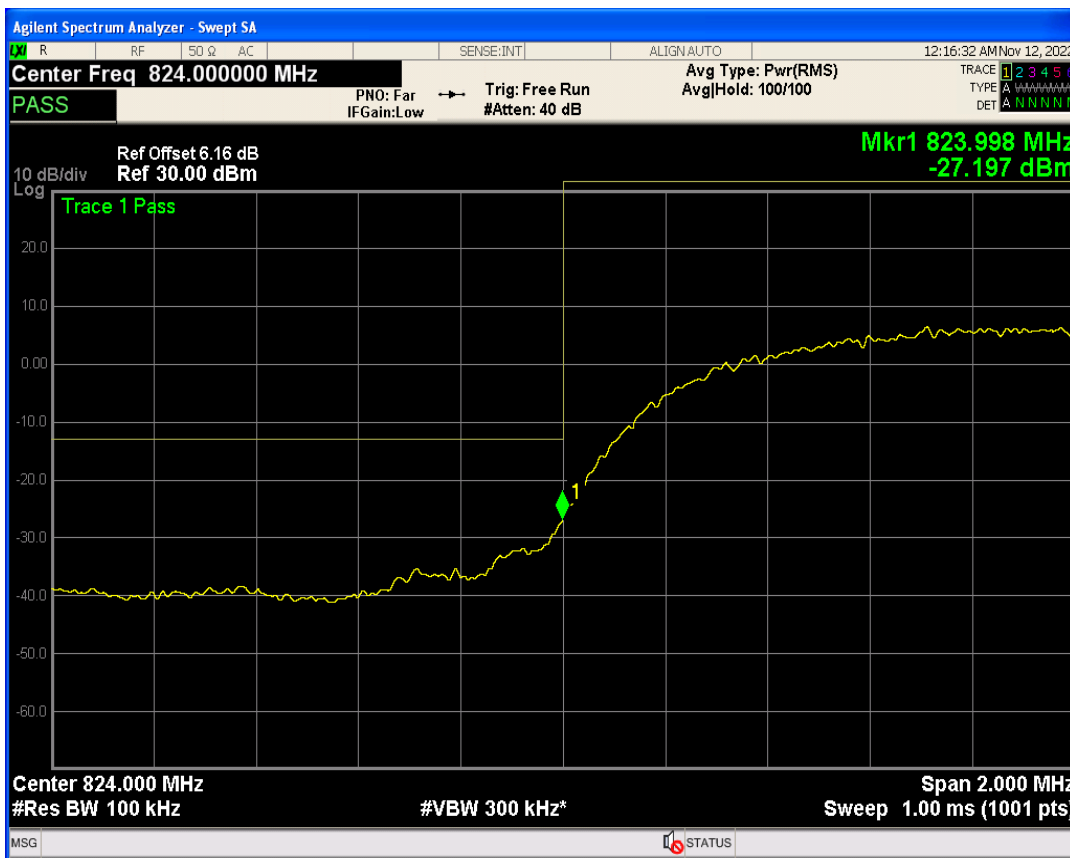

WCDMA Band2 Channel=9400

WCDMA Band2 Channel=9262

WCDMA Band2 Channel=9538

WCDMA Band5 Channel=4182

WCDMA Band5 Channel=4132

WCDMA Band5 Channel=4233

Band edge

Band	Channel	Frequency (MHz)	Spur Freq (MHz)	Spur Level (dBm)	Limit (dBm)	Verdict
WCDMA Band2	9262	1852.4	1850.00	-27.66	-13	PASS
WCDMA Band2	9538	1907.6	1910.00	-29.88	-13	PASS
WCDMA Band5	4132	826.4	824.00	-27.19	-13	PASS
WCDMA Band5	4233	846.6	849.00	-27.64	-13	PASS

WCDMA Band2 Channel=9262

WCDMA Band2 Channel=9538

WCDMA Band5 Channel=4132

WCDMA Band5 Channel=4233

Out-of-band emissions

Band	Channel	Frequency (MHz)	Spur Freq (MHz)	Spur Level (dBm)	Limit (dBm)	Verdict
WCDMA Band2	9262	1852.4	19858.21	-24.00	-13	PASS
WCDMA Band2	9400	1880	19828.76	-23.22	-13	PASS
WCDMA Band2	9538	1907.6	17877.69	-23.18	-13	PASS
WCDMA Band5	4132	826.4	7358.95	-29.16	-13	PASS
WCDMA Band5	4182	836.4	3137.90	-29.60	-13	PASS
WCDMA Band5	4233	846.6	2471.15	-30.00	-13	PASS