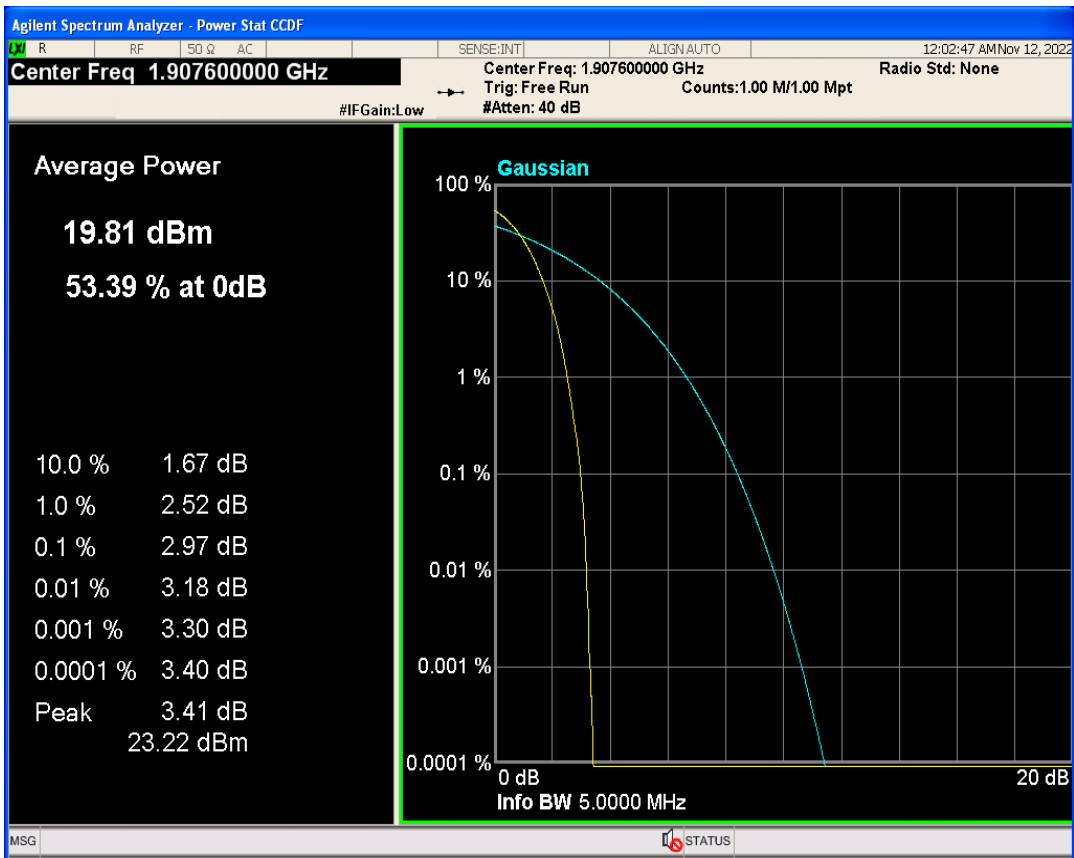

Peak-to-Average Ratio

Band	Channel	Frequency (MHz)	Result (dB)	high Limit (dB)	Verdict
WCDMA Band2	9262	1852.4	2.90	13	PASS
WCDMA Band2	9400	1880	2.95	13	PASS
WCDMA Band2	9538	1907.6	2.97	13	PASS
WCDMA Band5	4132	826.4	3.04	13	PASS
WCDMA Band5	4182	836.4	3.00	13	PASS
WCDMA Band5	4233	846.6	3.05	13	PASS

WCDMA Band2 Channel=9262

WCDMA Band2 Channel=9400

WCDMA Band2 Channel=9538

WCDMA Band5 Channel=4182

WCDMA Band5 Channel=4132

WCDMA Band5 Channel=4233

Occupied bandwidth

Band	Channel	Frequency (MHz)	99% OBW (kHz)	-26dB EBW (kHz)	Verdict
WCDMA Band2	9262	1852.4	4147.064	4669.247	PASS
WCDMA Band2	9400	1880	4143.387	4674.683	PASS
WCDMA Band2	9538	1907.6	4139.298	4674.543	PASS
WCDMA Band5	4132	826.4	4153.581	4682.369	PASS
WCDMA Band5	4182	836.4	4130.519	4667.140	PASS
WCDMA Band5	4233	846.6	4158.525	4671.511	PASS