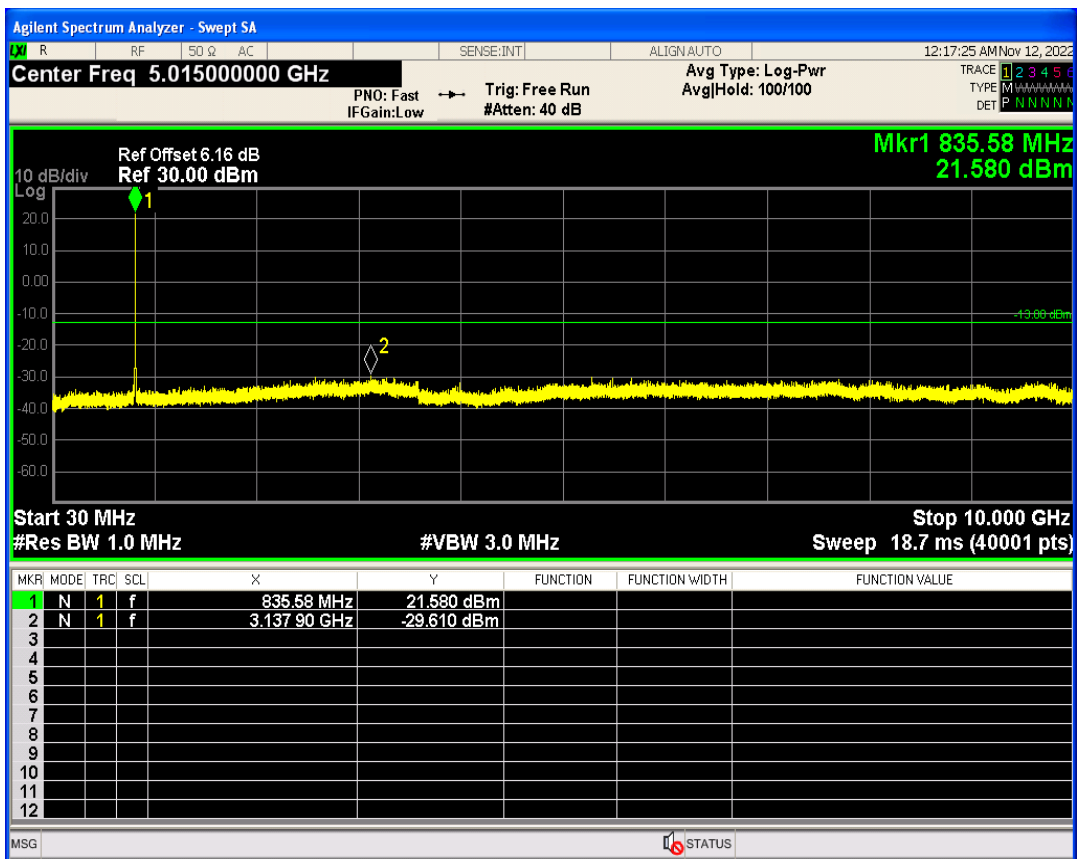

WCDMA Band2 Channel=9262

WCDMA Band2 Channel=9538

WCDMA Band5 Channel=4132

WCDMA Band5 Channel=4233

Out-of-band emissions

Band	Channel	Frequency (MHz)	Spur Freq (MHz)	Spur Level (dBm)	Limit (dBm)	Verdict
WCDMA Band2	9262	1852.4	19858.21	-24.00	-13	PASS
WCDMA Band2	9400	1880	19828.76	-23.22	-13	PASS
WCDMA Band2	9538	1907.6	17877.69	-23.18	-13	PASS
WCDMA Band5	4132	826.4	7358.95	-29.16	-13	PASS
WCDMA Band5	4182	836.4	3137.90	-29.60	-13	PASS
WCDMA Band5	4233	846.6	2471.15	-30.00	-13	PASS

WCDMA Band2 Channel=9262

WCDMA Band2 Channel=9538

WCDMA Band2 Channel=9400

WCDMA Band5 Channel=4132

WCDMA Band5 Channel=4233

WCDMA Band5 Channel=4182

Conducted output power

Band	Channel	Frequency (MHz)	Power (dBm)	Verdict
HSDPA Band2 Subtest1	9262	1852.4	20.46	PASS
HSDPA Band2 Subtest2	9262	1852.4	20.01	PASS
HSDPA Band2 Subtest3	9262	1852.4	19.78	PASS
HSDPA Band2 Subtest4	9262	1852.4	19.60	PASS
HSDPA Band2 Subtest1	9400	1880	20.00	PASS
HSDPA Band2 Subtest2	9400	1880	19.48	PASS
HSDPA Band2 Subtest3	9400	1880	19.25	PASS
HSDPA Band2 Subtest4	9400	1880	19.27	PASS
HSDPA Band2 Subtest1	9538	1907.6	19.75	PASS
HSDPA Band2 Subtest2	9538	1907.6	19.30	PASS
HSDPA Band2 Subtest3	9538	1907.6	19.31	PASS
HSDPA Band2 Subtest4	9538	1907.6	19.16	PASS
HSDPA Band5 Subtest1	4132	826.4	20.32	PASS
HSDPA Band5 Subtest2	4132	826.4	20.05	PASS
HSDPA Band5 Subtest3	4132	826.4	19.80	PASS
HSDPA Band5 Subtest4	4132	826.4	19.64	PASS
HSDPA Band5 Subtest1	4182	836.4	20.71	PASS
HSDPA Band5 Subtest2	4182	836.4	20.53	PASS
HSDPA Band5 Subtest3	4182	836.4	20.28	PASS
HSDPA Band5 Subtest4	4182	836.4	19.97	PASS
HSDPA Band5 Subtest1	4233	846.6	19.59	PASS
HSDPA Band5 Subtest2	4233	846.6	19.47	PASS
HSDPA Band5 Subtest3	4233	846.6	18.97	PASS
HSDPA Band5 Subtest4	4233	846.6	18.83	PASS