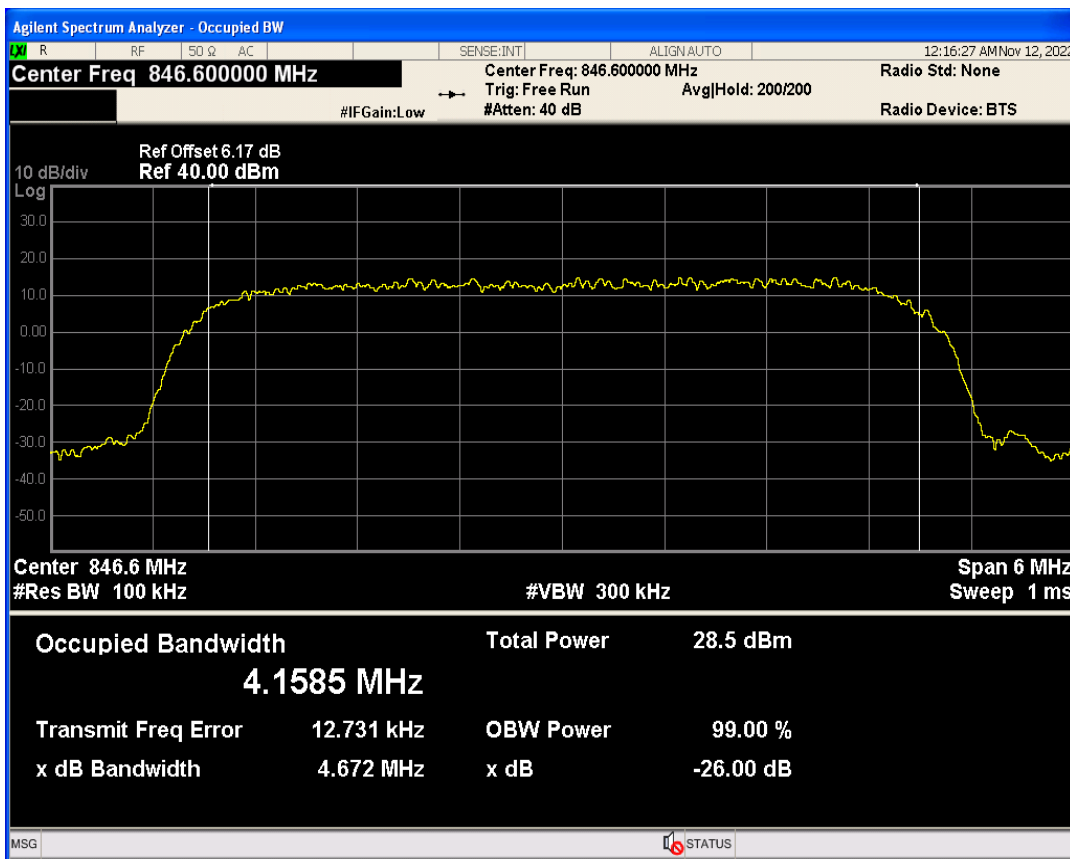

WCDMA Band2 Channel=9400

WCDMA Band2 Channel=9262

WCDMA Band2 Channel=9538

WCDMA Band5 Channel=4182

WCDMA Band5 Channel=4132

WCDMA Band5 Channel=4233

Band edge

Band	Channel	Frequency (MHz)	Spur Freq (MHz)	Spur Level (dBm)	Limit (dBm)	Verdict
WCDMA Band2	9262	1852.4	1850.00	-27.66	-13	PASS
WCDMA Band2	9538	1907.6	1910.00	-29.88	-13	PASS
WCDMA Band5	4132	826.4	824.00	-27.19	-13	PASS
WCDMA Band5	4233	846.6	849.00	-27.64	-13	PASS