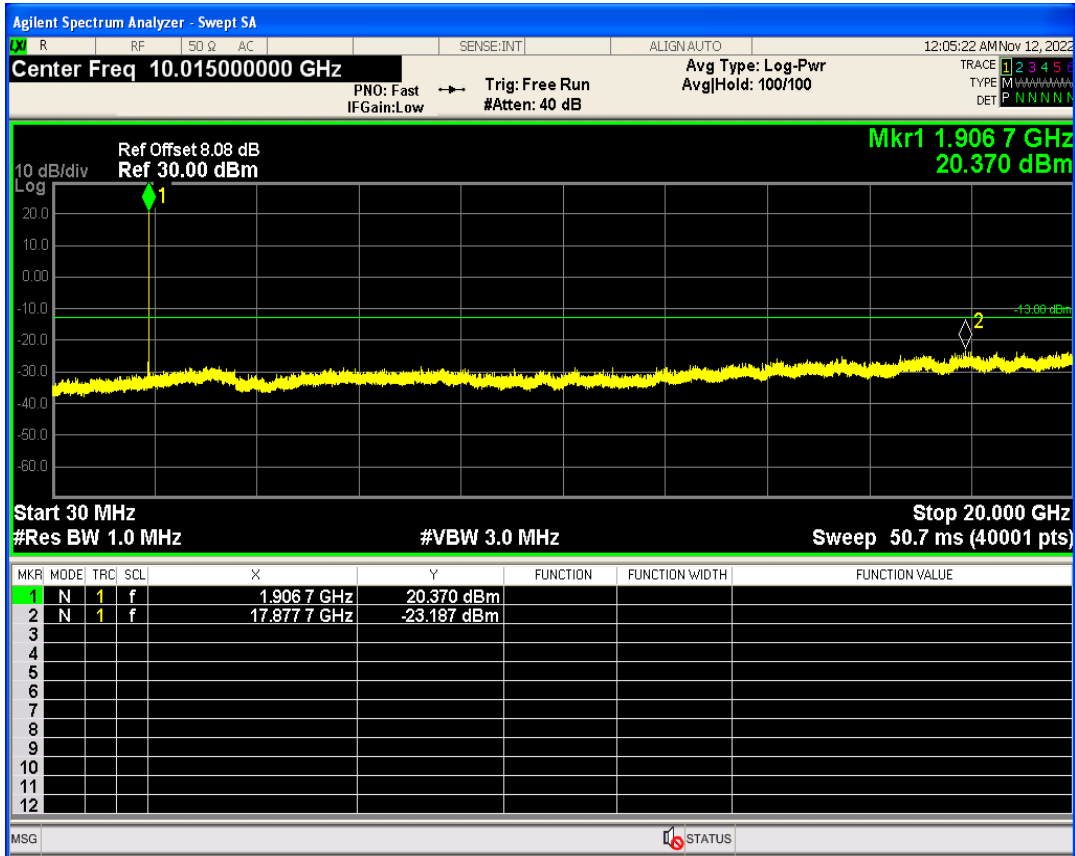

WCDMA Band2 Channel=9538