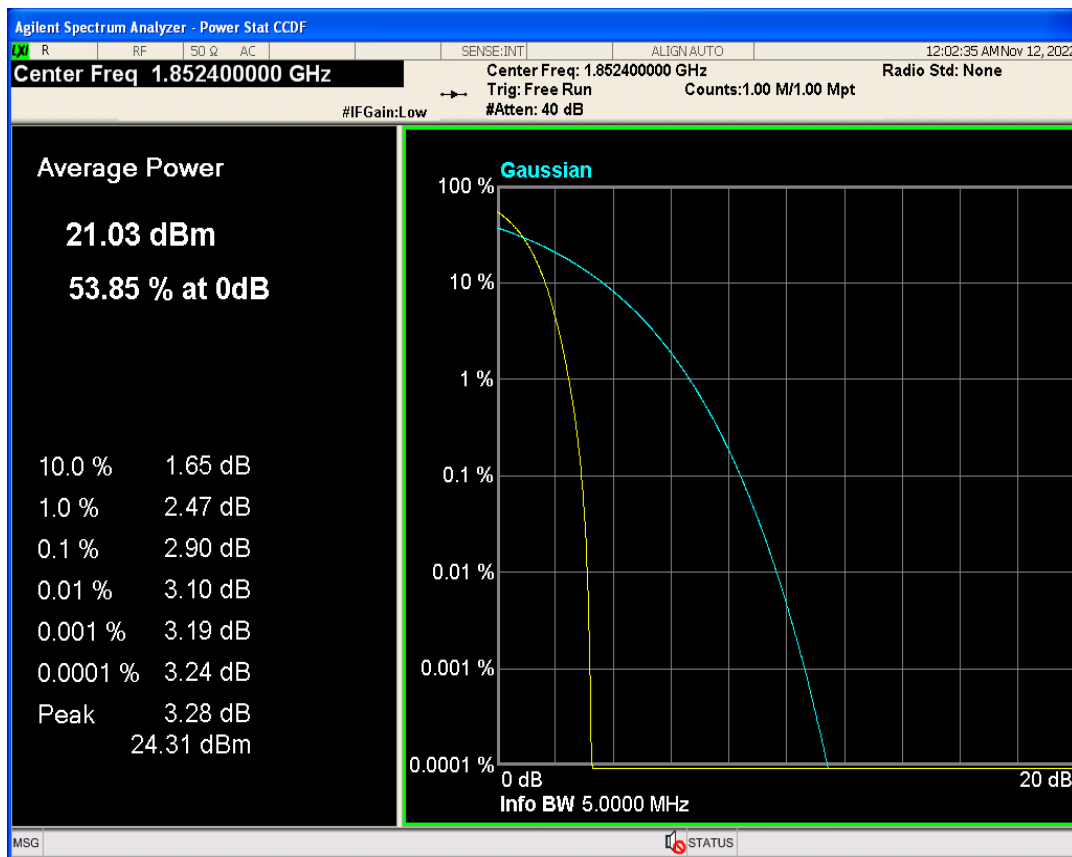

Conducted output power

Band	Channel	Frequency (MHz)	Power (dBm)	Verdict
WCDMA Band2	9262	1852.4	20.35	PASS
WCDMA Band2	9400	1880	19.84	PASS
WCDMA Band2	9538	1907.6	19.13	PASS
WCDMA Band5	4132	826.4	20.99	PASS
WCDMA Band5	4182	836.4	20.77	PASS
WCDMA Band5	4233	846.6	20.44	PASS

Peak-to-Average Ratio

Band	Channel	Frequency (MHz)	Result (dB)	high Limit (dB)	Verdict
WCDMA Band2	9262	1852.4	2.90	13	PASS
WCDMA Band2	9400	1880	2.95	13	PASS
WCDMA Band2	9538	1907.6	2.97	13	PASS
WCDMA Band5	4132	826.4	3.04	13	PASS
WCDMA Band5	4182	836.4	3.00	13	PASS
WCDMA Band5	4233	846.6	3.05	13	PASS

WCDMA Band2 Channel=9262