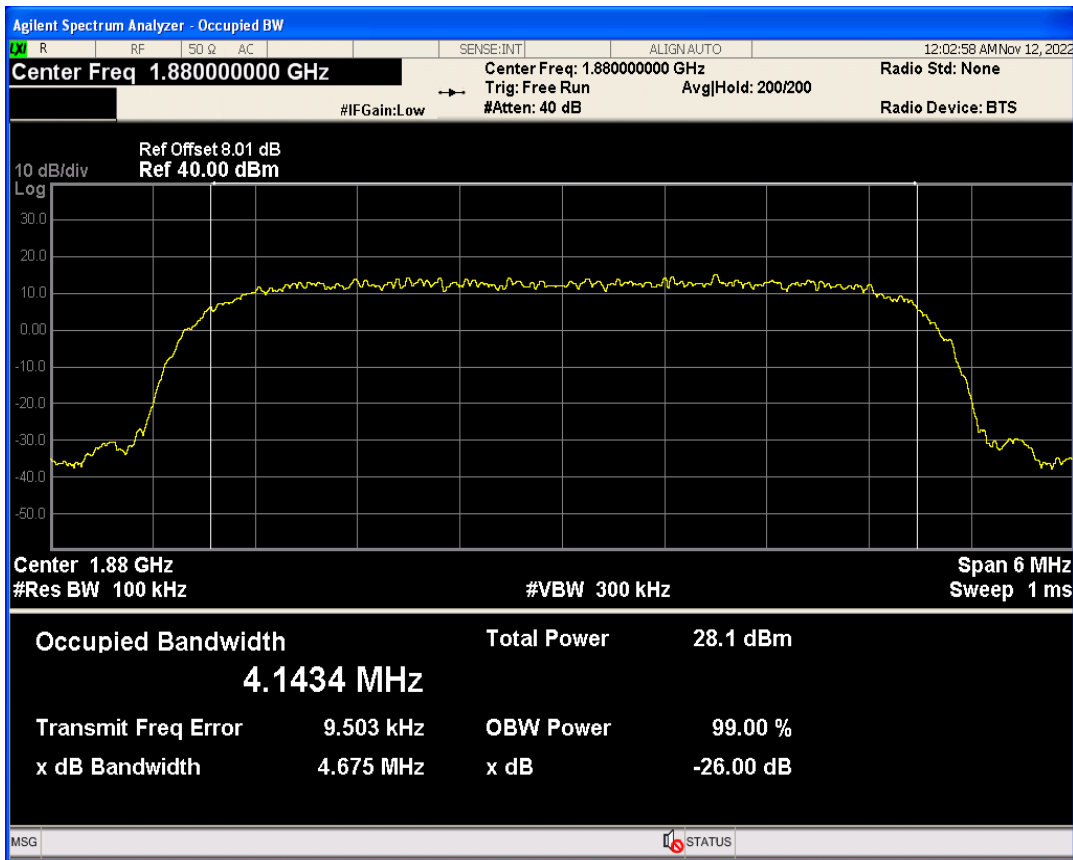

Occupied bandwidth

Band	Channel	Frequency (MHz)	99% OBW (kHz)	-26dB EBW (kHz)	Verdict
WCDMA Band2	9262	1852.4	4147.064	4669.247	PASS
WCDMA Band2	9400	1880	4143.387	4674.683	PASS
WCDMA Band2	9538	1907.6	4139.298	4674.543	PASS
WCDMA Band5	4132	826.4	4153.581	4682.369	PASS
WCDMA Band5	4182	836.4	4130.519	4667.140	PASS
WCDMA Band5	4233	846.6	4158.525	4671.511	PASS

WCDMA Band2 Channel=9400