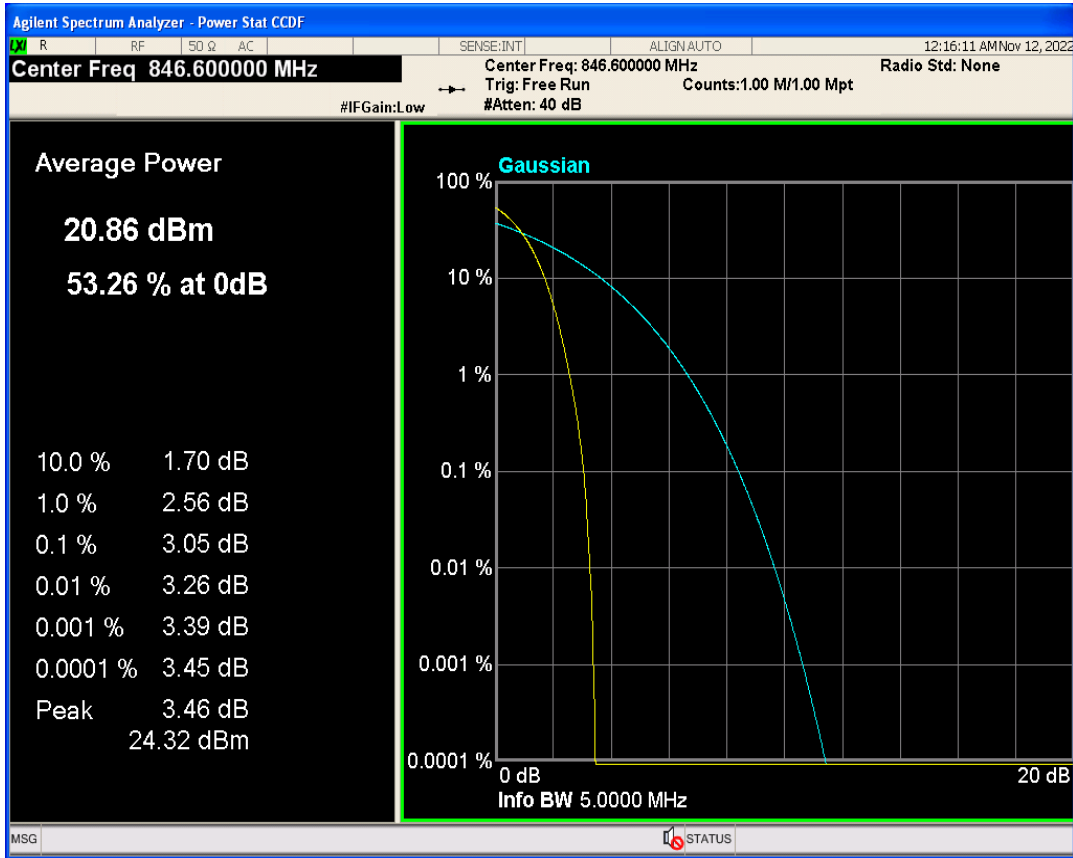

WCDMA Band2 Channel=9262

WCDMA Band2 Channel=9400

WCDMA Band2 Channel=9538

WCDMA Band5 Channel=4182

WCDMA Band5 Channel=4132

WCDMA Band5 Channel=4233

Occupied bandwidth

Band	Channel	Frequency (MHz)	99% OBW (kHz)	-26dB EBW (kHz)	Verdict
WCDMA Band2	9262	1852.4	4147.064	4669.247	PASS
WCDMA Band2	9400	1880	4143.387	4674.683	PASS
WCDMA Band2	9538	1907.6	4139.298	4674.543	PASS
WCDMA Band5	4132	826.4	4153.581	4682.369	PASS
WCDMA Band5	4182	836.4	4130.519	4667.140	PASS
WCDMA Band5	4233	846.6	4158.525	4671.511	PASS