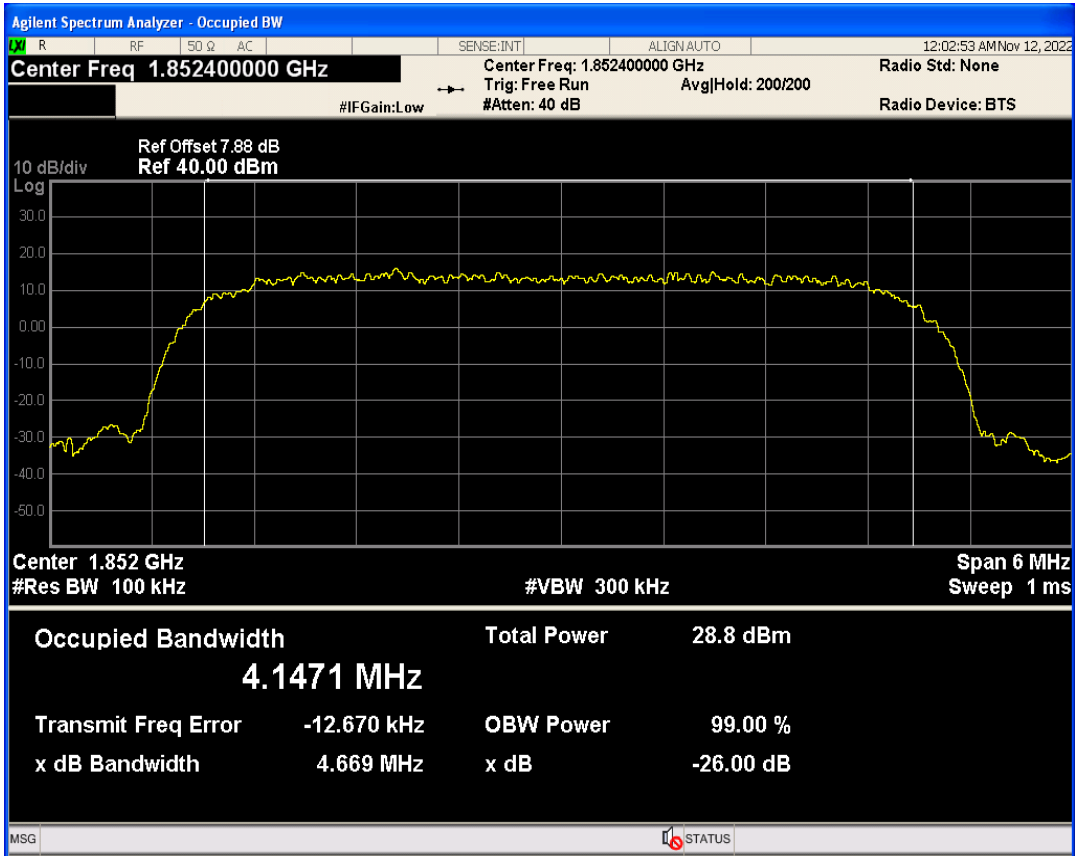

WCDMA Band2 Channel=9262

WCDMA Band2 Channel=9400

WCDMA Band2 Channel=9538

WCDMA Band5 Channel=4182

WCDMA Band5 Channel=4132

WCDMA Band5 Channel=4233

Occupied bandwidth

Band	Channel	Frequency (MHz)	99% OBW (kHz)	-26dB EBW (kHz)	Verdict
WCDMA Band2	9262	1852.4	4147.064	4669.247	PASS
WCDMA Band2	9400	1880	4143.387	4674.683	PASS
WCDMA Band2	9538	1907.6	4139.298	4674.543	PASS
WCDMA Band5	4132	826.4	4153.581	4682.369	PASS
WCDMA Band5	4182	836.4	4130.519	4667.140	PASS
WCDMA Band5	4233	846.6	4158.525	4671.511	PASS

WCDMA Band2 Channel=9400

WCDMA Band2 Channel=9262

WCDMA Band2 Channel=9538

WCDMA Band5 Channel=4182

WCDMA Band5 Channel=4132

WCDMA Band5 Channel=4233

Band edge

Band	Channel	Frequency (MHz)	Spur Freq (MHz)	Spur Level (dBm)	Limit (dBm)	Verdict
WCDMA Band2	9262	1852.4	1850.00	-27.66	-13	PASS
WCDMA Band2	9538	1907.6	1910.00	-29.88	-13	PASS
WCDMA Band5	4132	826.4	824.00	-27.19	-13	PASS
WCDMA Band5	4233	846.6	849.00	-27.64	-13	PASS