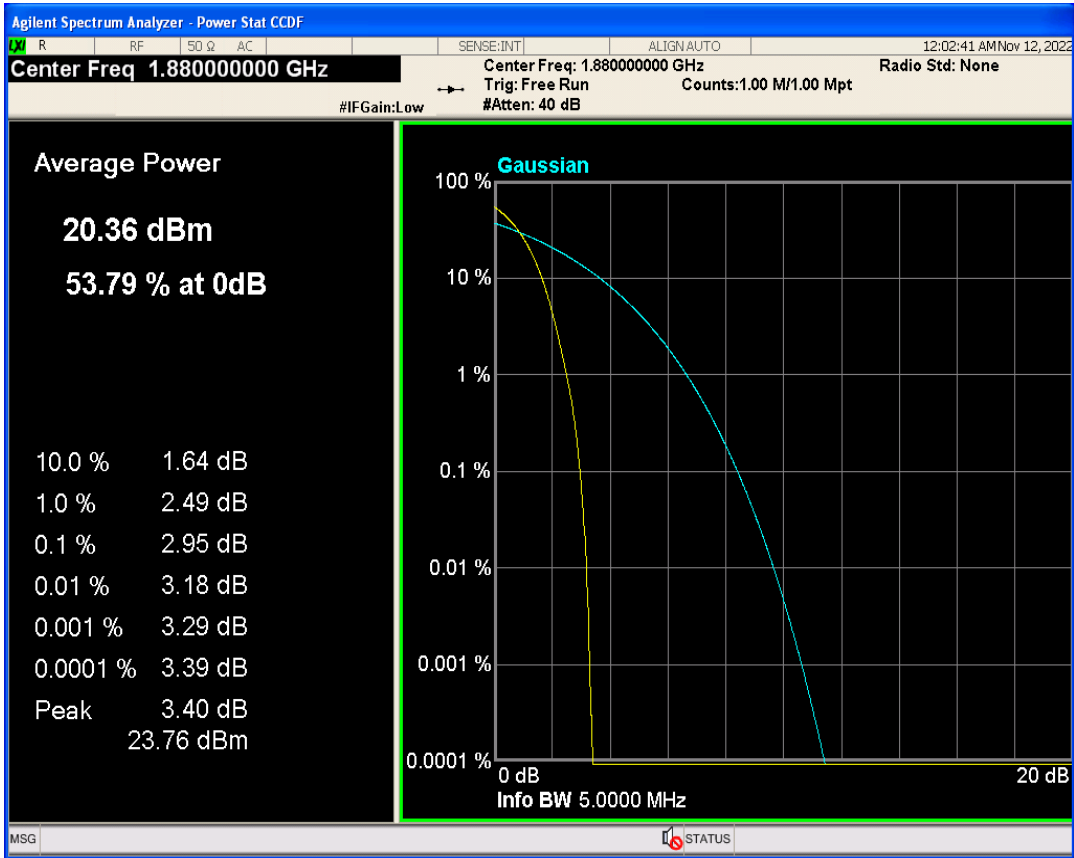

WCDMA Band2 Channel=9400