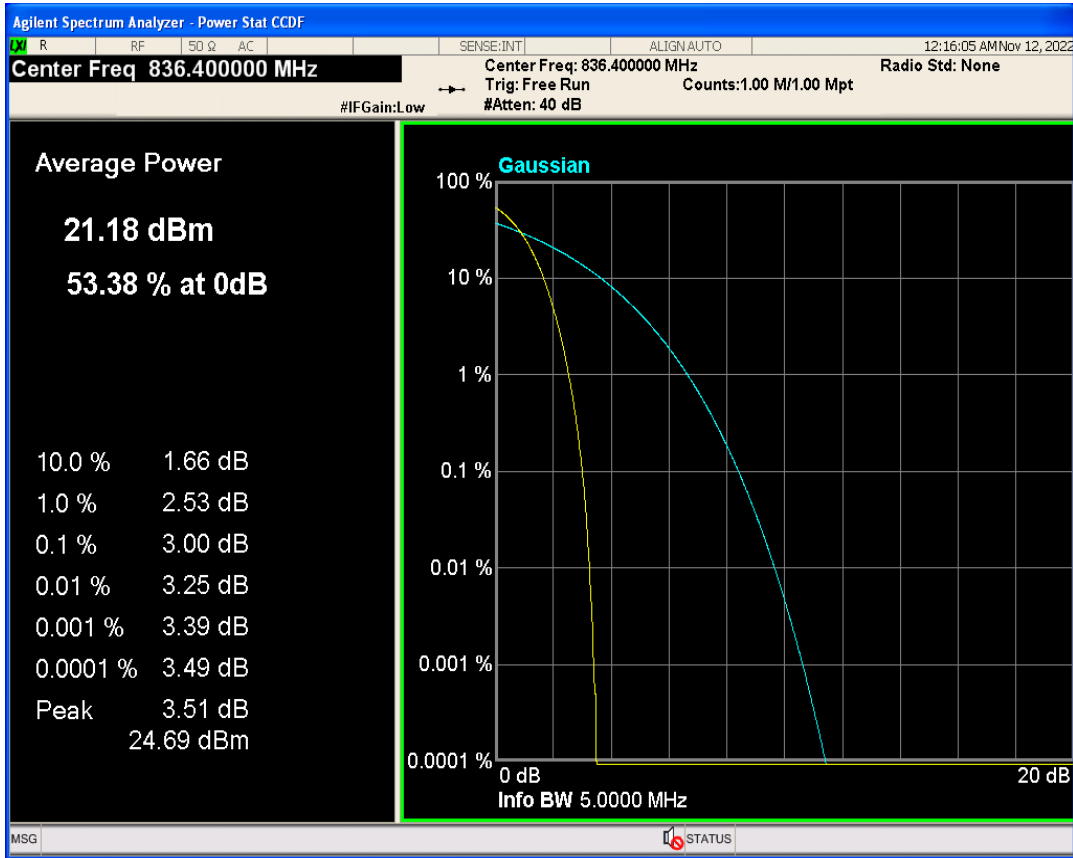

WCDMA Band2 Channel=9262

WCDMA Band2 Channel=9400

WCDMA Band2 Channel=9538

WCDMA Band5 Channel=4182

WCDMA Band5 Channel=4132

WCDMA Band5 Channel=4233

Occupied bandwidth

Band	Channel	Frequency (MHz)	99% OBW (kHz)	-26dB EBW (kHz)	Verdict
WCDMA Band2	9262	1852.4	4147.064	4669.247	PASS
WCDMA Band2	9400	1880	4143.387	4674.683	PASS
WCDMA Band2	9538	1907.6	4139.298	4674.543	PASS
WCDMA Band5	4132	826.4	4153.581	4682.369	PASS
WCDMA Band5	4182	836.4	4130.519	4667.140	PASS
WCDMA Band5	4233	846.6	4158.525	4671.511	PASS