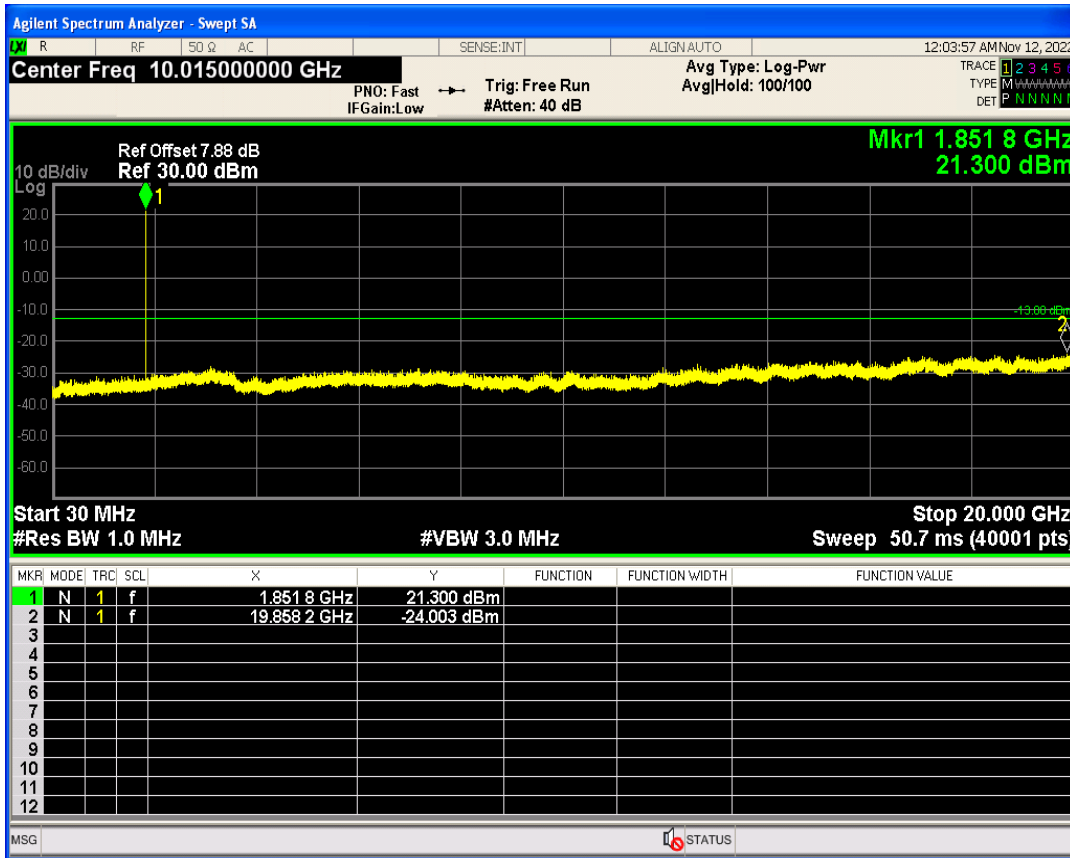

Out-of-band emissions

Band	Channel	Frequency (MHz)	Spur Freq (MHz)	Spur Level (dBm)	Limit (dBm)	Verdict
WCDMA Band2	9262	1852.4	19858.21	-24.00	-13	PASS
WCDMA Band2	9400	1880	19828.76	-23.22	-13	PASS
WCDMA Band2	9538	1907.6	17877.69	-23.18	-13	PASS
WCDMA Band5	4132	826.4	7358.95	-29.16	-13	PASS
WCDMA Band5	4182	836.4	3137.90	-29.60	-13	PASS
WCDMA Band5	4233	846.6	2471.15	-30.00	-13	PASS

WCDMA Band2 Channel=9262