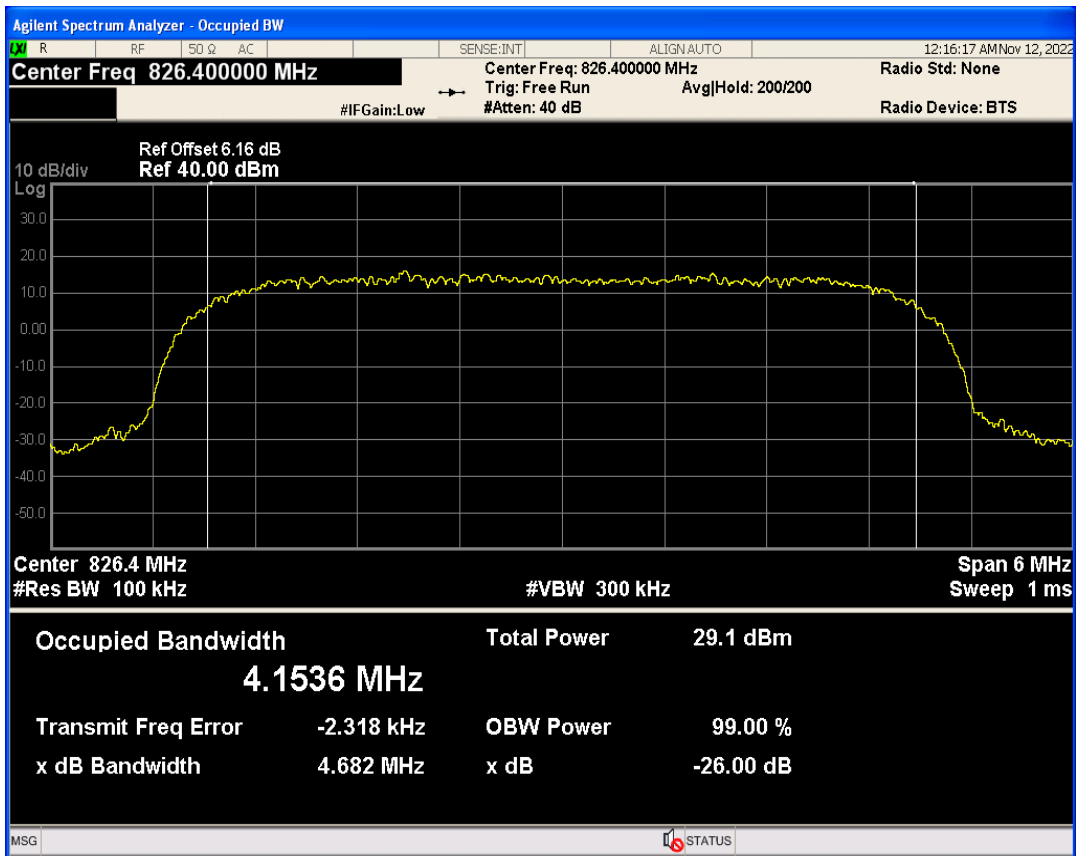

WCDMA Band2 Channel=9400

WCDMA Band2 Channel=9262

WCDMA Band2 Channel=9538

WCDMA Band5 Channel=4182

WCDMA Band5 Channel=4132

WCDMA Band5 Channel=4233

Band edge

Band	Channel	Frequency (MHz)	Spur Freq (MHz)	Spur Level (dBm)	Limit (dBm)	Verdict
WCDMA Band2	9262	1852.4	1850.00	-27.66	-13	PASS
WCDMA Band2	9538	1907.6	1910.00	-29.88	-13	PASS
WCDMA Band5	4132	826.4	824.00	-27.19	-13	PASS
WCDMA Band5	4233	846.6	849.00	-27.64	-13	PASS