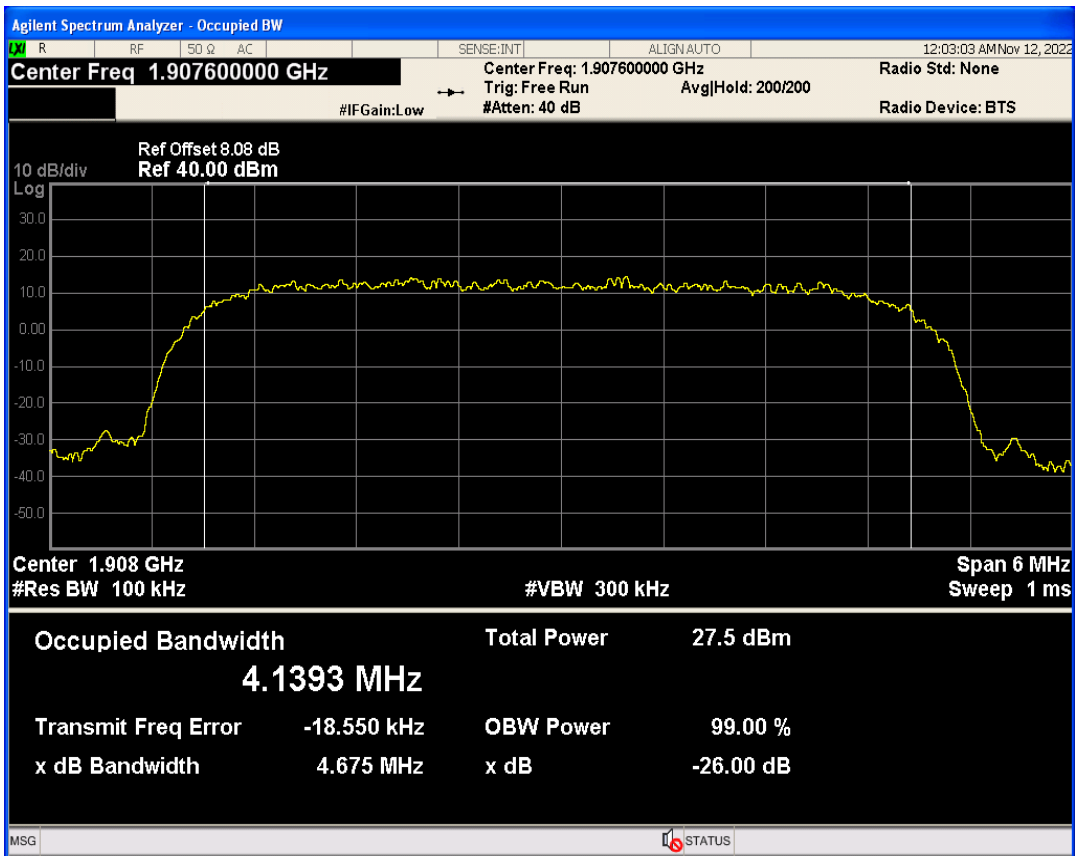

WCDMA Band2 Channel=9538