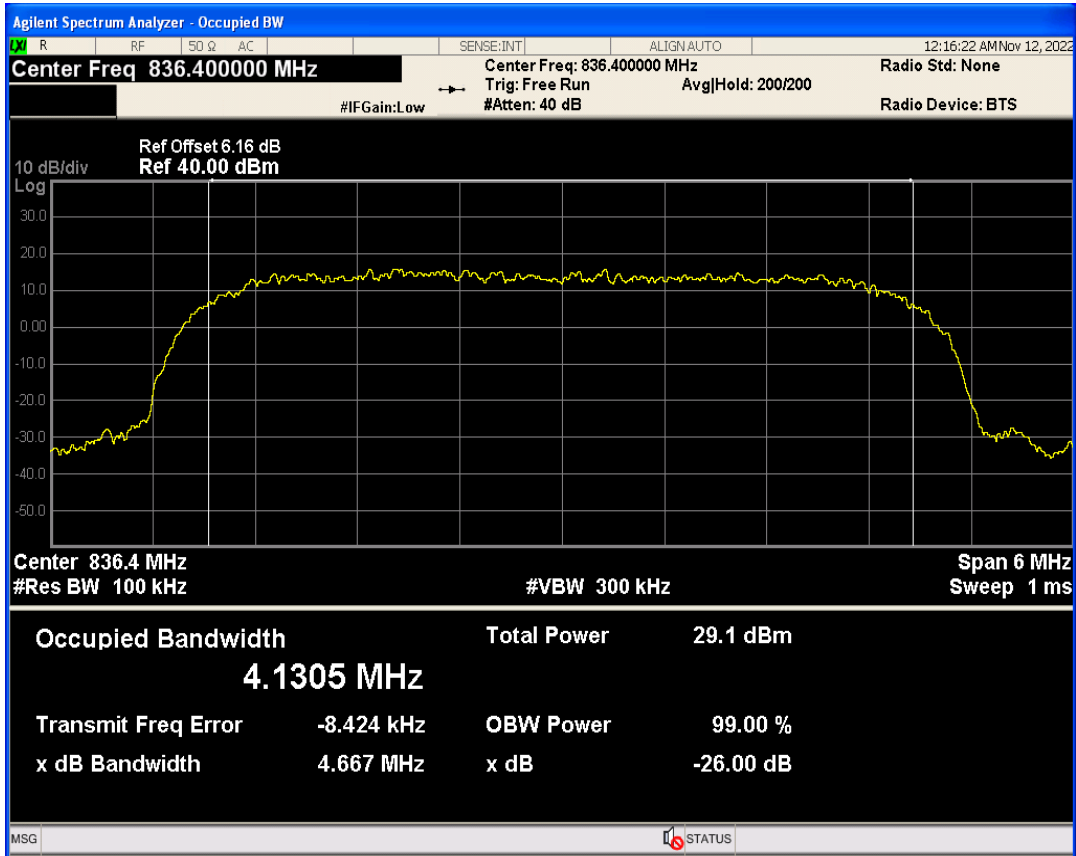

WCDMA Band2 Channel=9400

WCDMA Band2 Channel=9262

WCDMA Band2 Channel=9538

WCDMA Band5 Channel=4182

WCDMA Band5 Channel=4132

WCDMA Band5 Channel=4233

Band edge

Band	Channel	Frequency (MHz)	Spur Freq (MHz)	Spur Level (dBm)	Limit (dBm)	Verdict
WCDMA Band2	9262	1852.4	1850.00	-27.66	-13	PASS
WCDMA Band2	9538	1907.6	1910.00	-29.88	-13	PASS
WCDMA Band5	4132	826.4	824.00	-27.19	-13	PASS
WCDMA Band5	4233	846.6	849.00	-27.64	-13	PASS