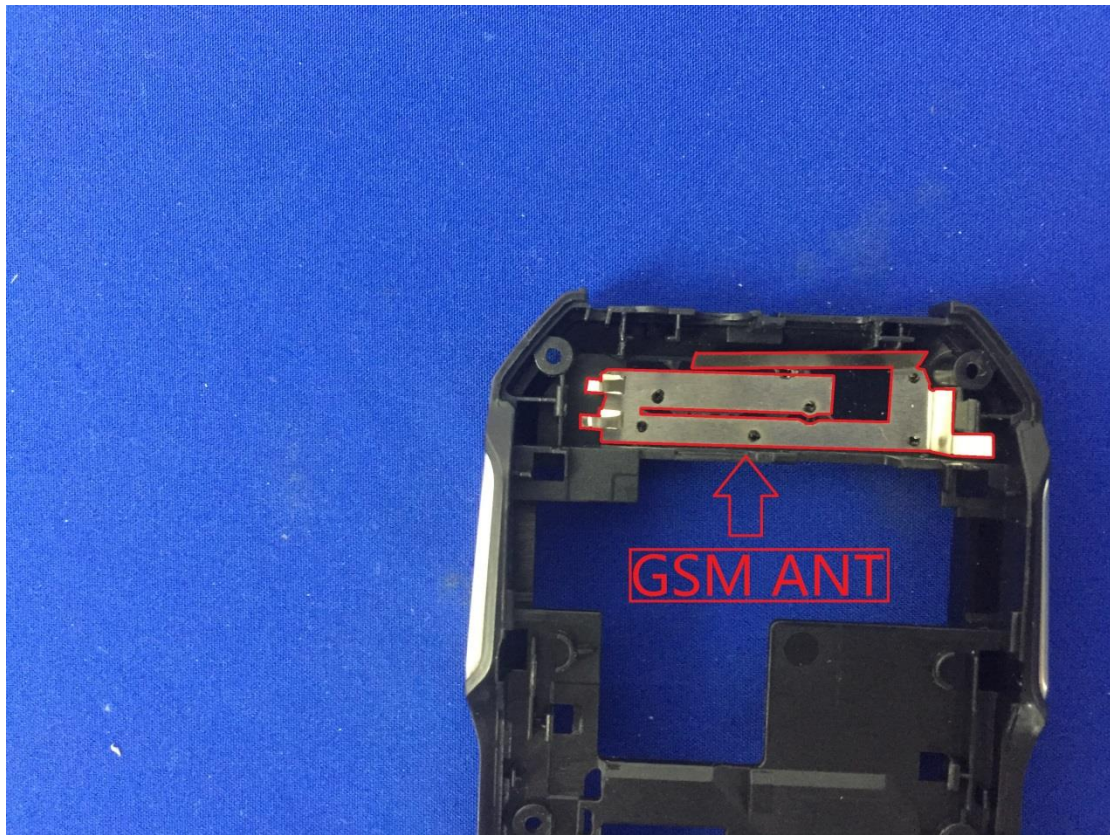

EUT Photos (Model: MEGA)

EUT Antenna Locations

SAR Test Setup Photos

Head

Right Cheek

Right Tilted

Left Cheek

Left Tilted

Body

Front side (10mm)

Back side (10mm)