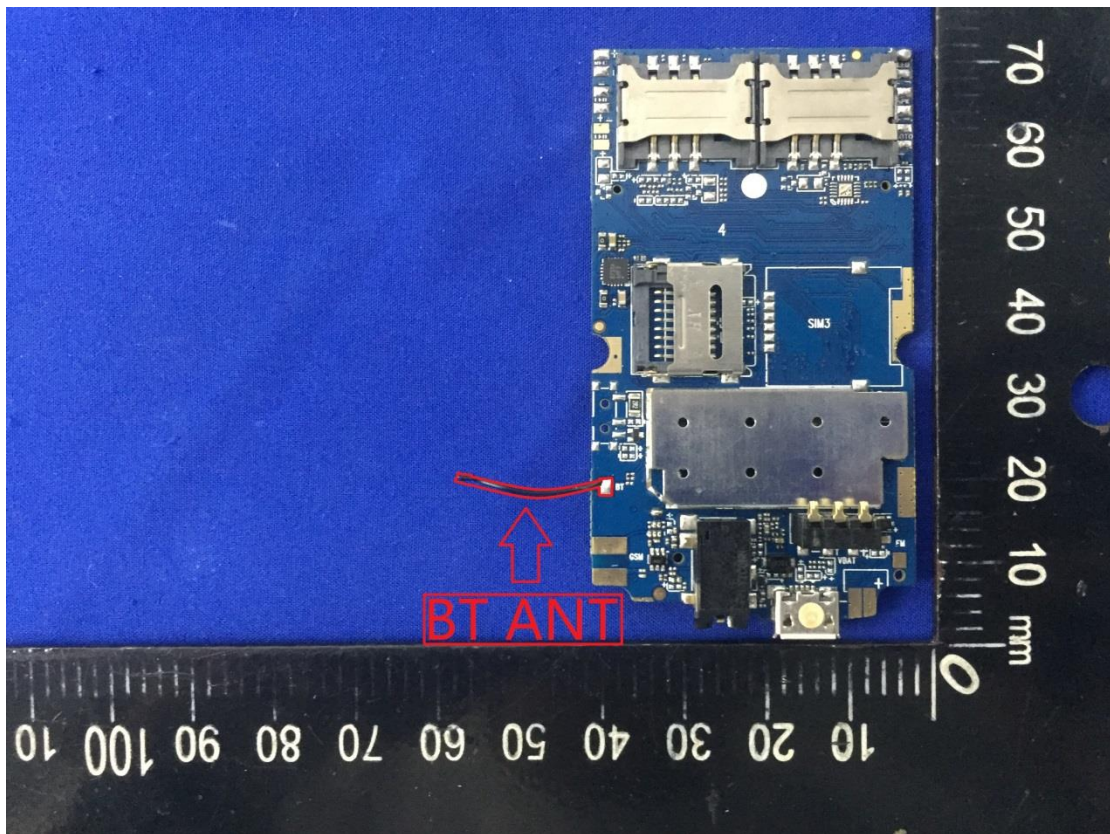

EUT Photos (Model: MEGA)

EUT Antenna Locations

SAR Test Setup Photos

Head

Right Cheek

Right Tilted

Left Cheek

Left Tilted

Body

Front side (10mm)

Back side (10mm)