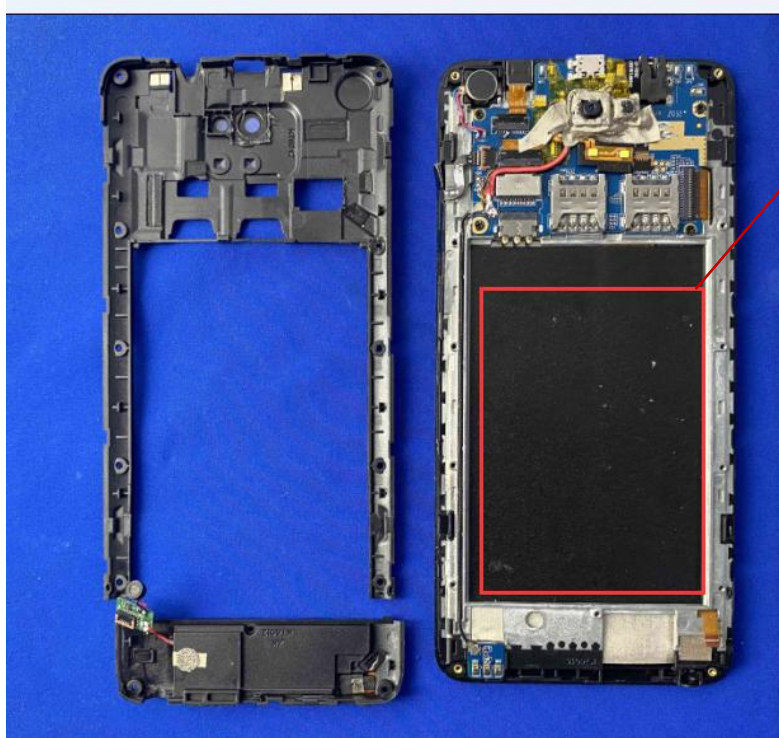

LESIA MODEL: K6

IMEI 1: 123456789012345

IMEI 2: 123456789012345

S/N:LESIAK2201905000001

FCC ID:2ATFDLESIAK6

MADE IN CHINA

43.7x30mm

label location

label location