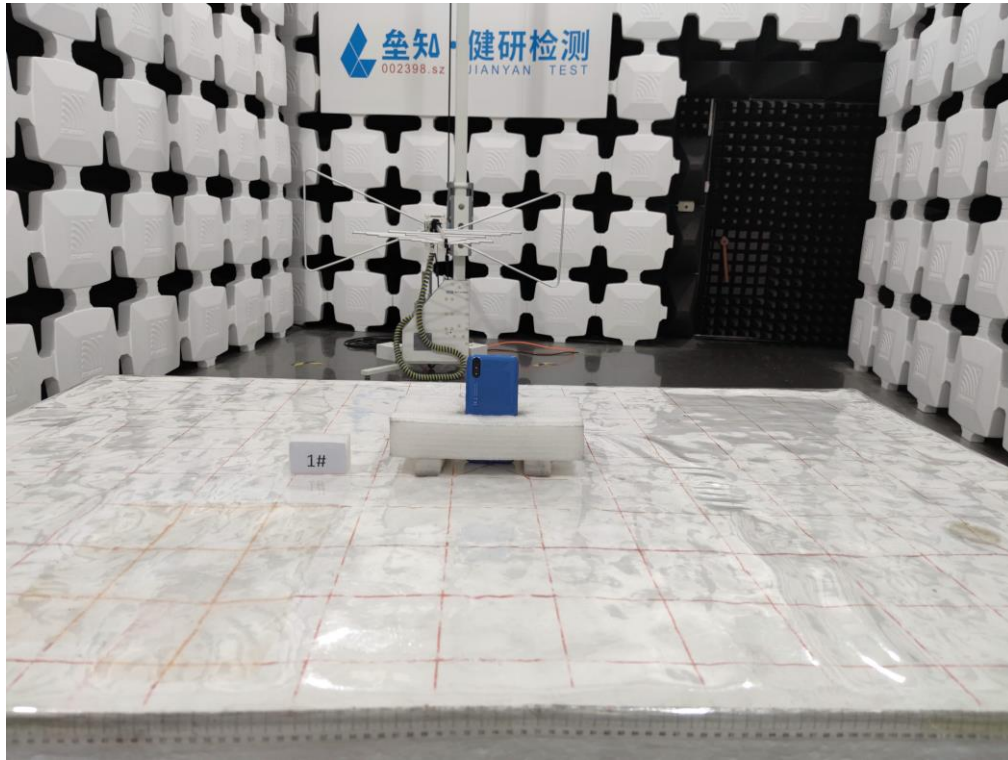

## 7 Test Setup Photo

Radiated Spurious Emission  
Below 1GHz

Above 1GHz

**Conducted Emission**

## 8 EUT Constructional Details

Reference to the test report No.: JYTSZB-R12-2100360

-----End of report-----