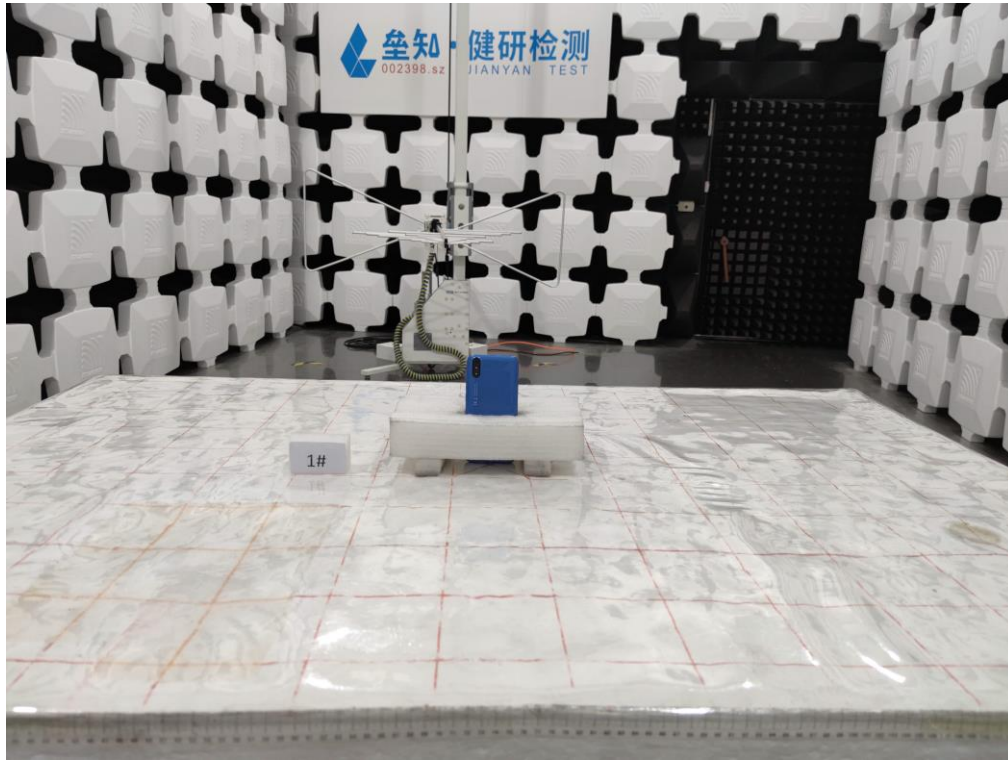

## 7 Test Setup Photo

Radiated Spurious Emission  
Below 1GHz

Above 1GHz

**Conducted Emission****8 EUT Constructional Details**

Reference to the test report No.: JYTSZB-R12-2100360

-----End of report-----