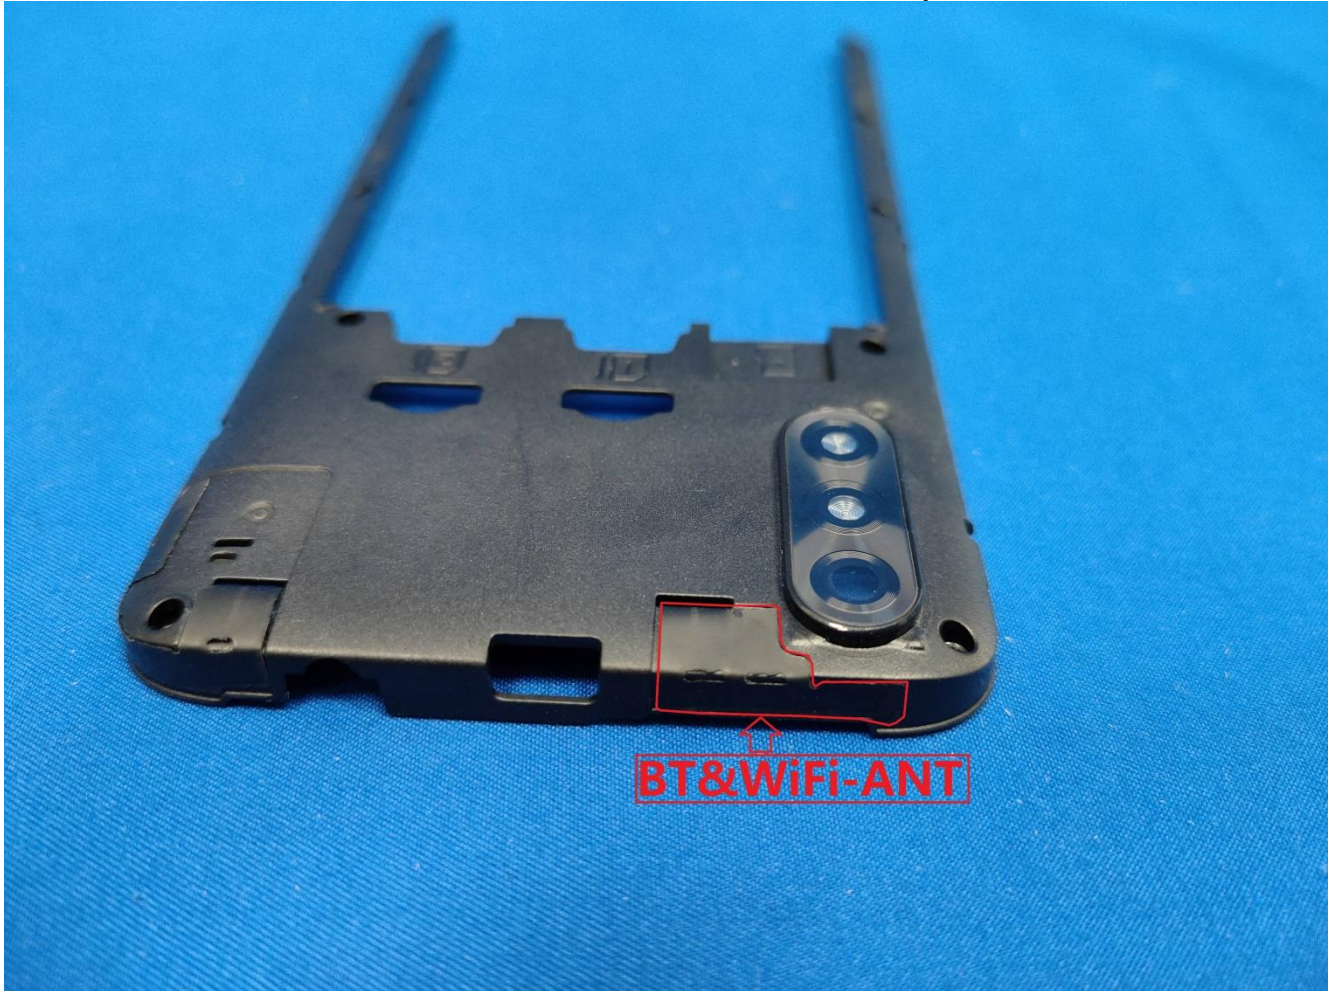

EUT Photos (Model: C5)

EUT Antenna Locations

SAR Test Setup Photos

Head

Right Cheek

Right Tilted

Left Cheek

Left Tilted

Body

Front side (10mm)

Back side(10mm)

Top side(10mm)

Bottom side(10mm)

Left side(10mm)

Right side(10mm)