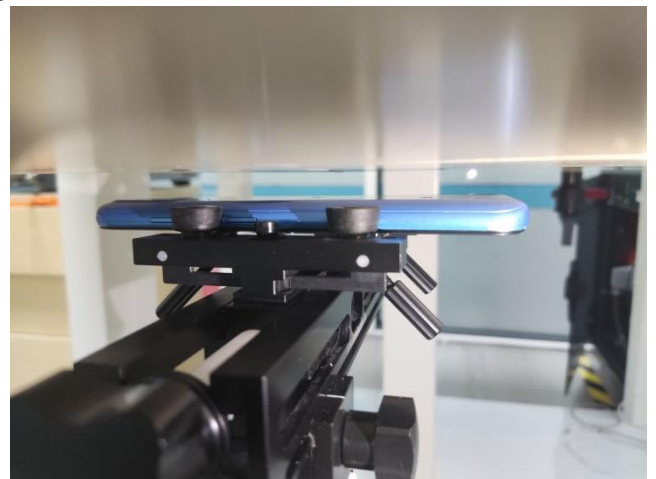

EUT Photos (Model: C5)

EUT Antenna Locations

SAR Test Setup Photos

Head

Right Cheek

Right Tilted

Left Cheek

Left Tilted

Body

Front side (10mm)

Back side(10mm)

Top side(10mm)

Bottom side(10mm)

Left side(10mm)

Right side(10mm)