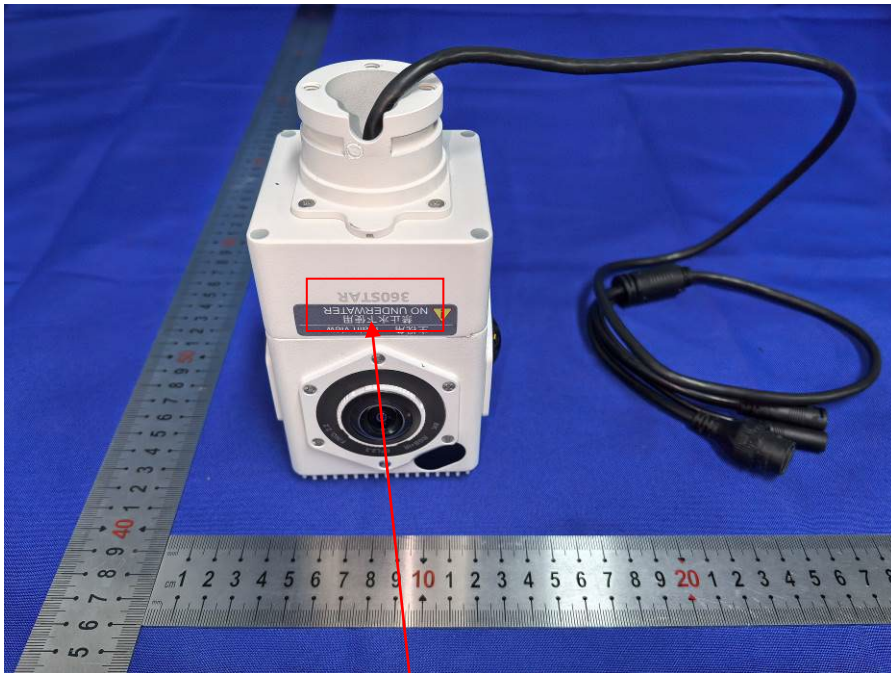

Label

360STAR/panoramic camera 360STAR

Model Name: EF2380

FCC ID: 2ATFB-EF2380

Size: L10mm * W8mm

1. The label is silk-screen on the sample