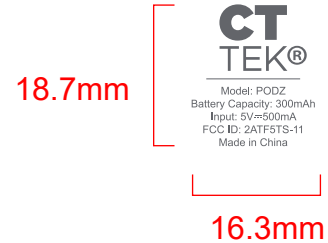

BUILT-IN MIC

10+ HOURS PLAYTIME W/ EXTEND CHARGING CASE BY 50% VOLUME

BROADCAST RANGE 32FT,

BLUETOOTH 5.1

PRODUCT PRINTING

**TRUE
WIRELESS
EARBUDS**

Back

PRODUCT PRINTING