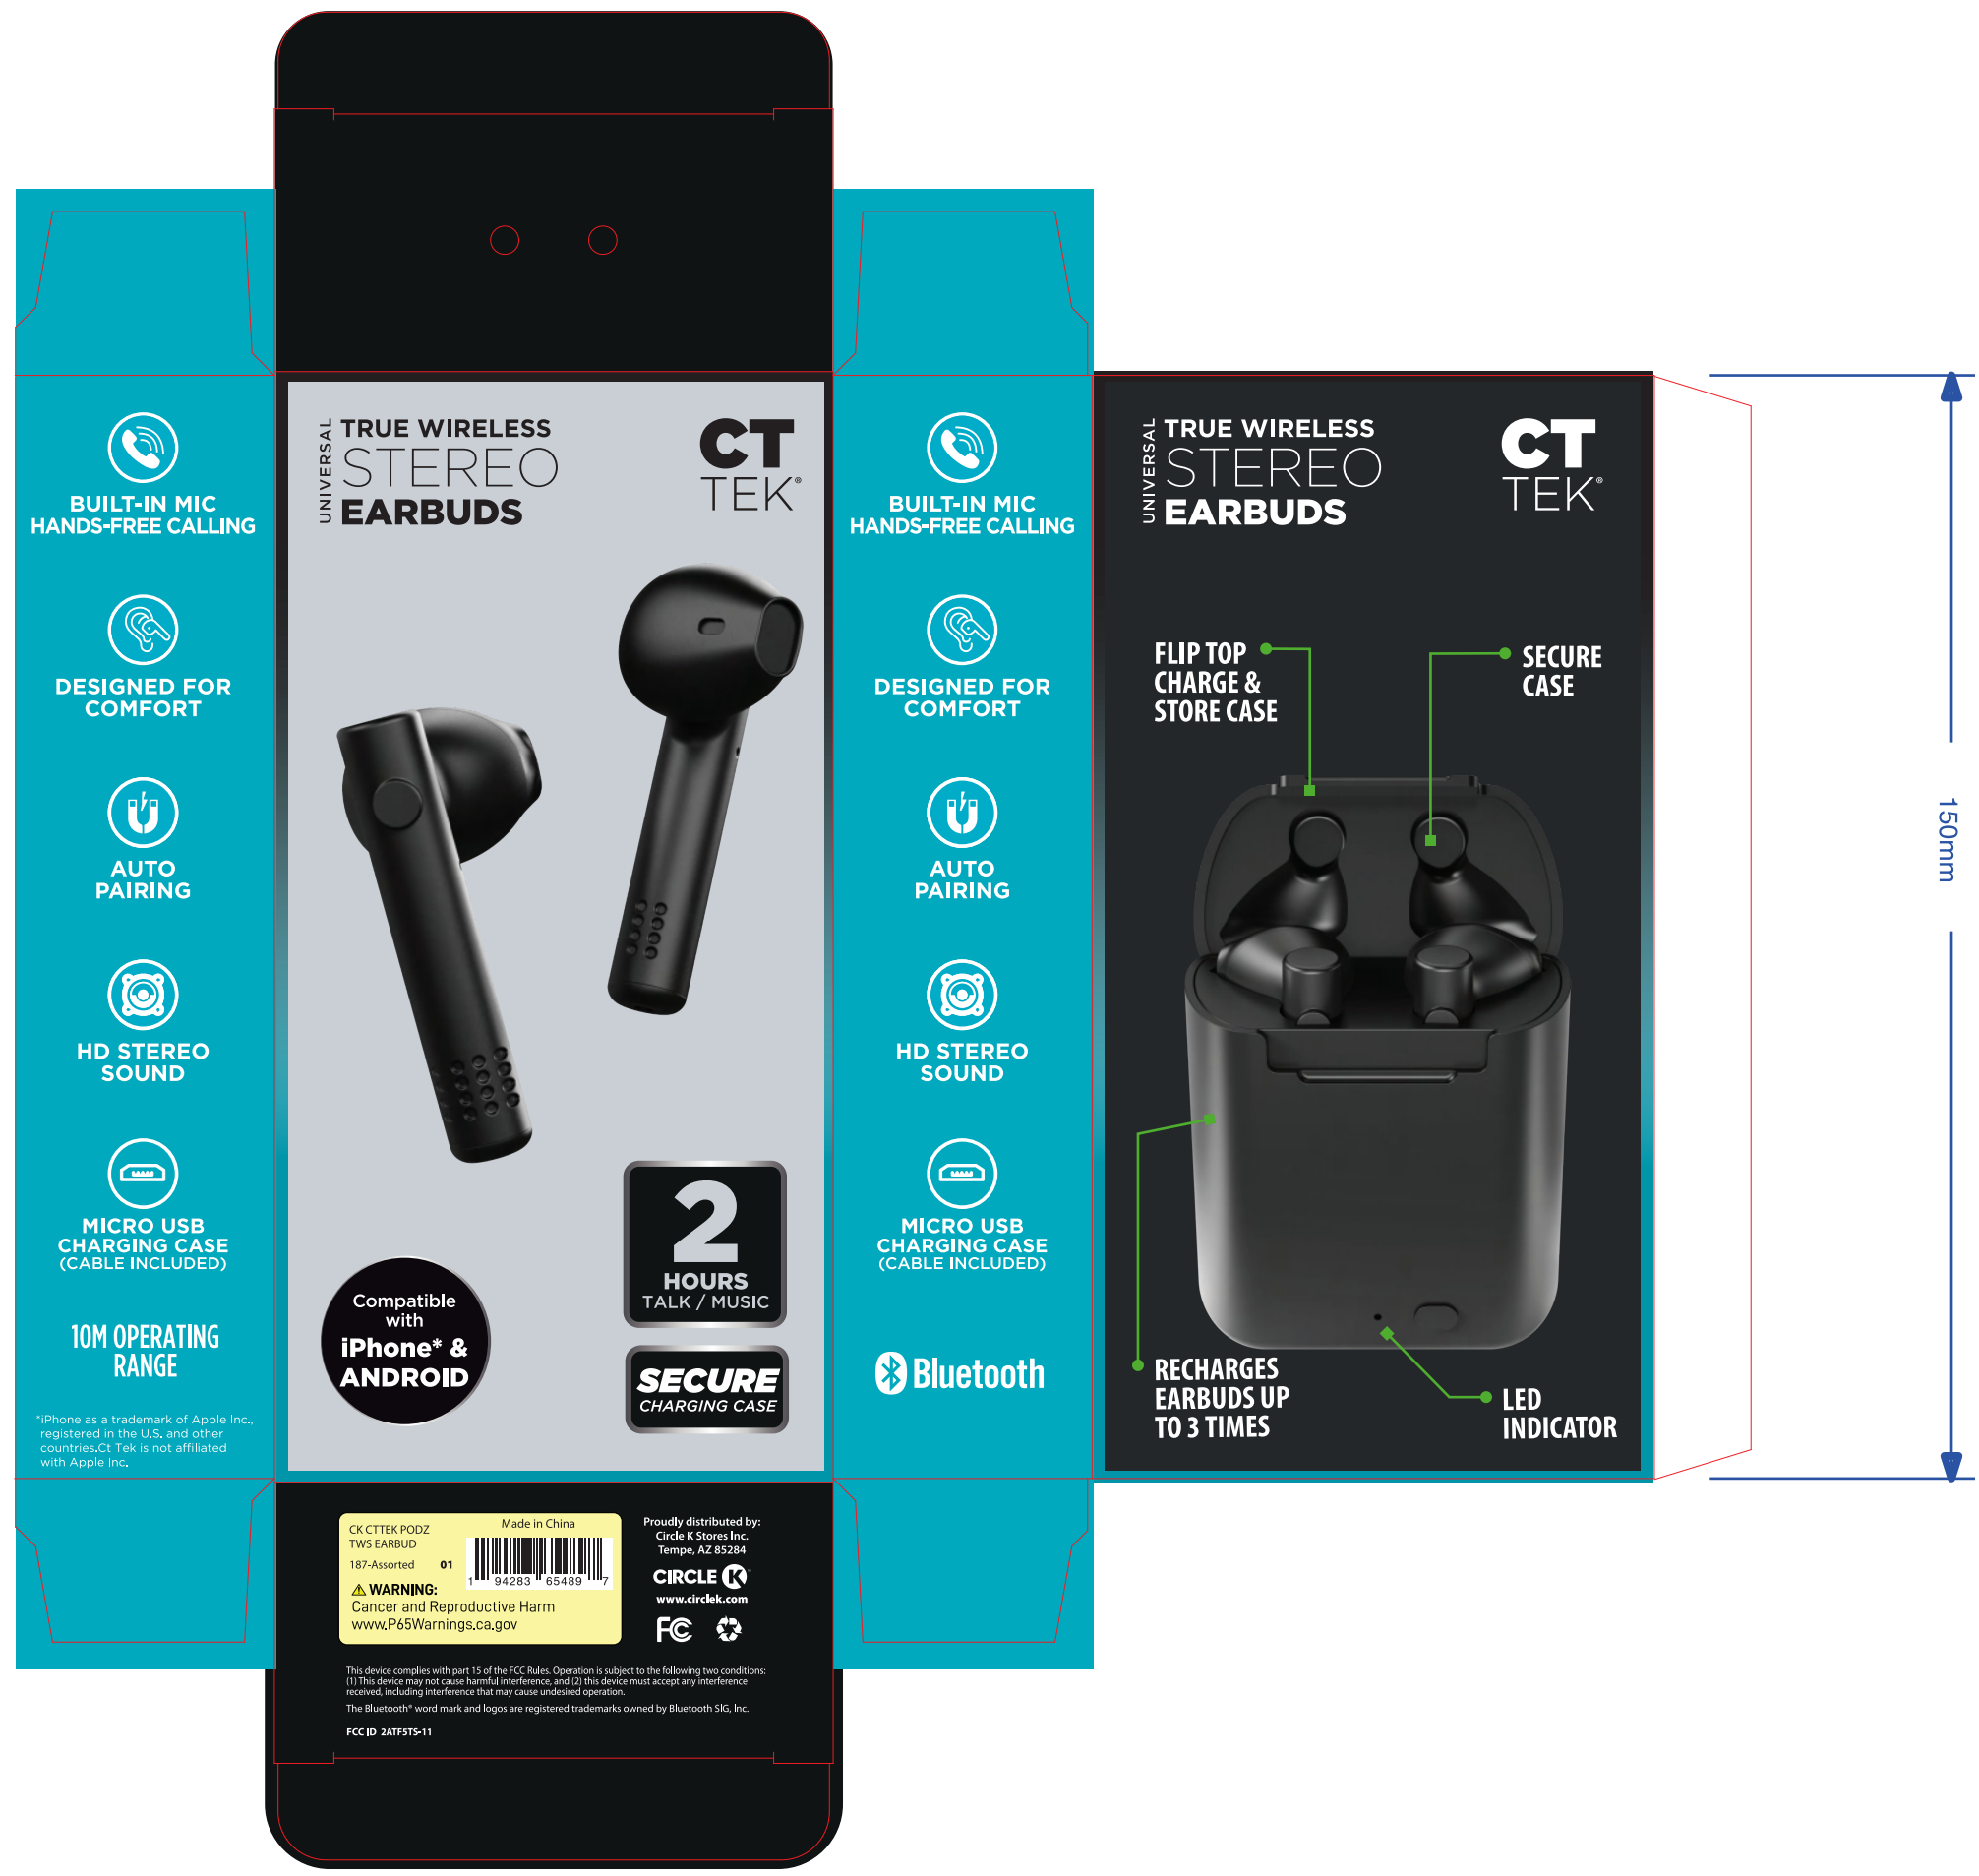

BUILT-IN MIC

10+ HOURS PLAYTIME W/ EXTEND CHARGING CASE BY 50% VOLUME

BROADCAST RANGE 32FT,

BLUETOOTH 5.1

PRODUCT PRINTING

**TRUE
WIRELESS
EARBUDS**

Back

PRODUCT PRINTING

**TRUE
WIRELESS
EARBUDS**

Back