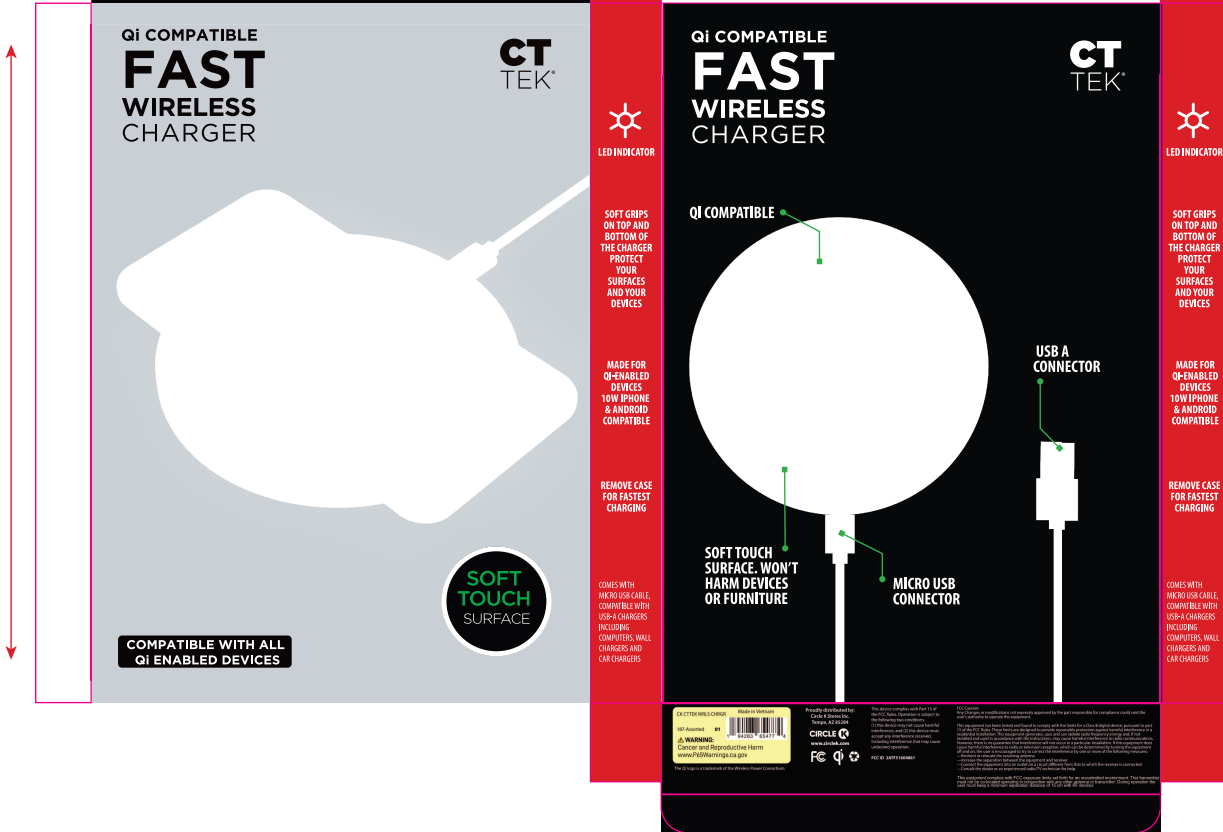

127 mm

18

178 mm

Qi COMPATIBLE
FAST
WIRELESS
CHARGER

CT
TEK

LED INDICATOR

REMOVE CASE
FOR FASTEST
CHARGING

SOFT TOUCH
SURFACE

COMPATIBLE WITH ALL
Qi ENABLED DEVICES

Qi COMPATIBLE
FAST
WIRELESS
CHARGER

CT
TEK

LED INDICATOR

REMOVE CASE
FOR FASTEST
CHARGING

Qi COMPATIBLE

SOFT TOUCH
SURFACE. WON'T
HARM DEVICES
OR FURNITURE

MICRO USB
CONNECTOR

USB A
CONNECTOR

Recycled content
www.ctetek.com

Circle K
www.circlek.com

FCC ID: 2B711-000001