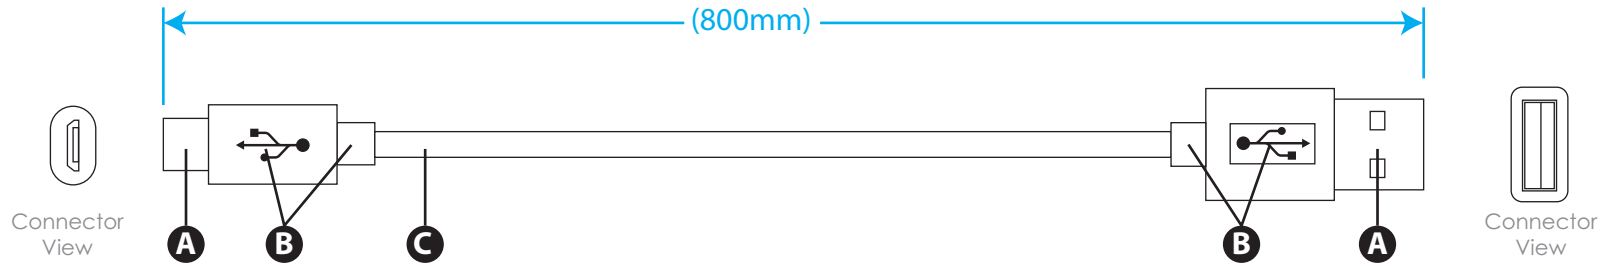

ITEM:160486

Description: Wireless Charger

Item	A Housing Color	B Non-Slip Gasket	C Frame Color	D Non-Slip Feet
1	High Gloss White	Pantone Cool Gray 9C	High Gloss Pantone Cool Gray 7C	Pantone Cool Gray 7C

Revision	Date
A	7-10-19

ITEM:160486

Description: Wireless Charger

No Artwork

Lot Code

Pantone Cool Gray 4C

ITEM:160486

Description: Wireless Charger (Micro-USB Charging Cable Power and Data)

Item	A Connector Color	B Housing/Strain Relief Color	C Cable Color
1	Silver	White	White

Artwork

N/A