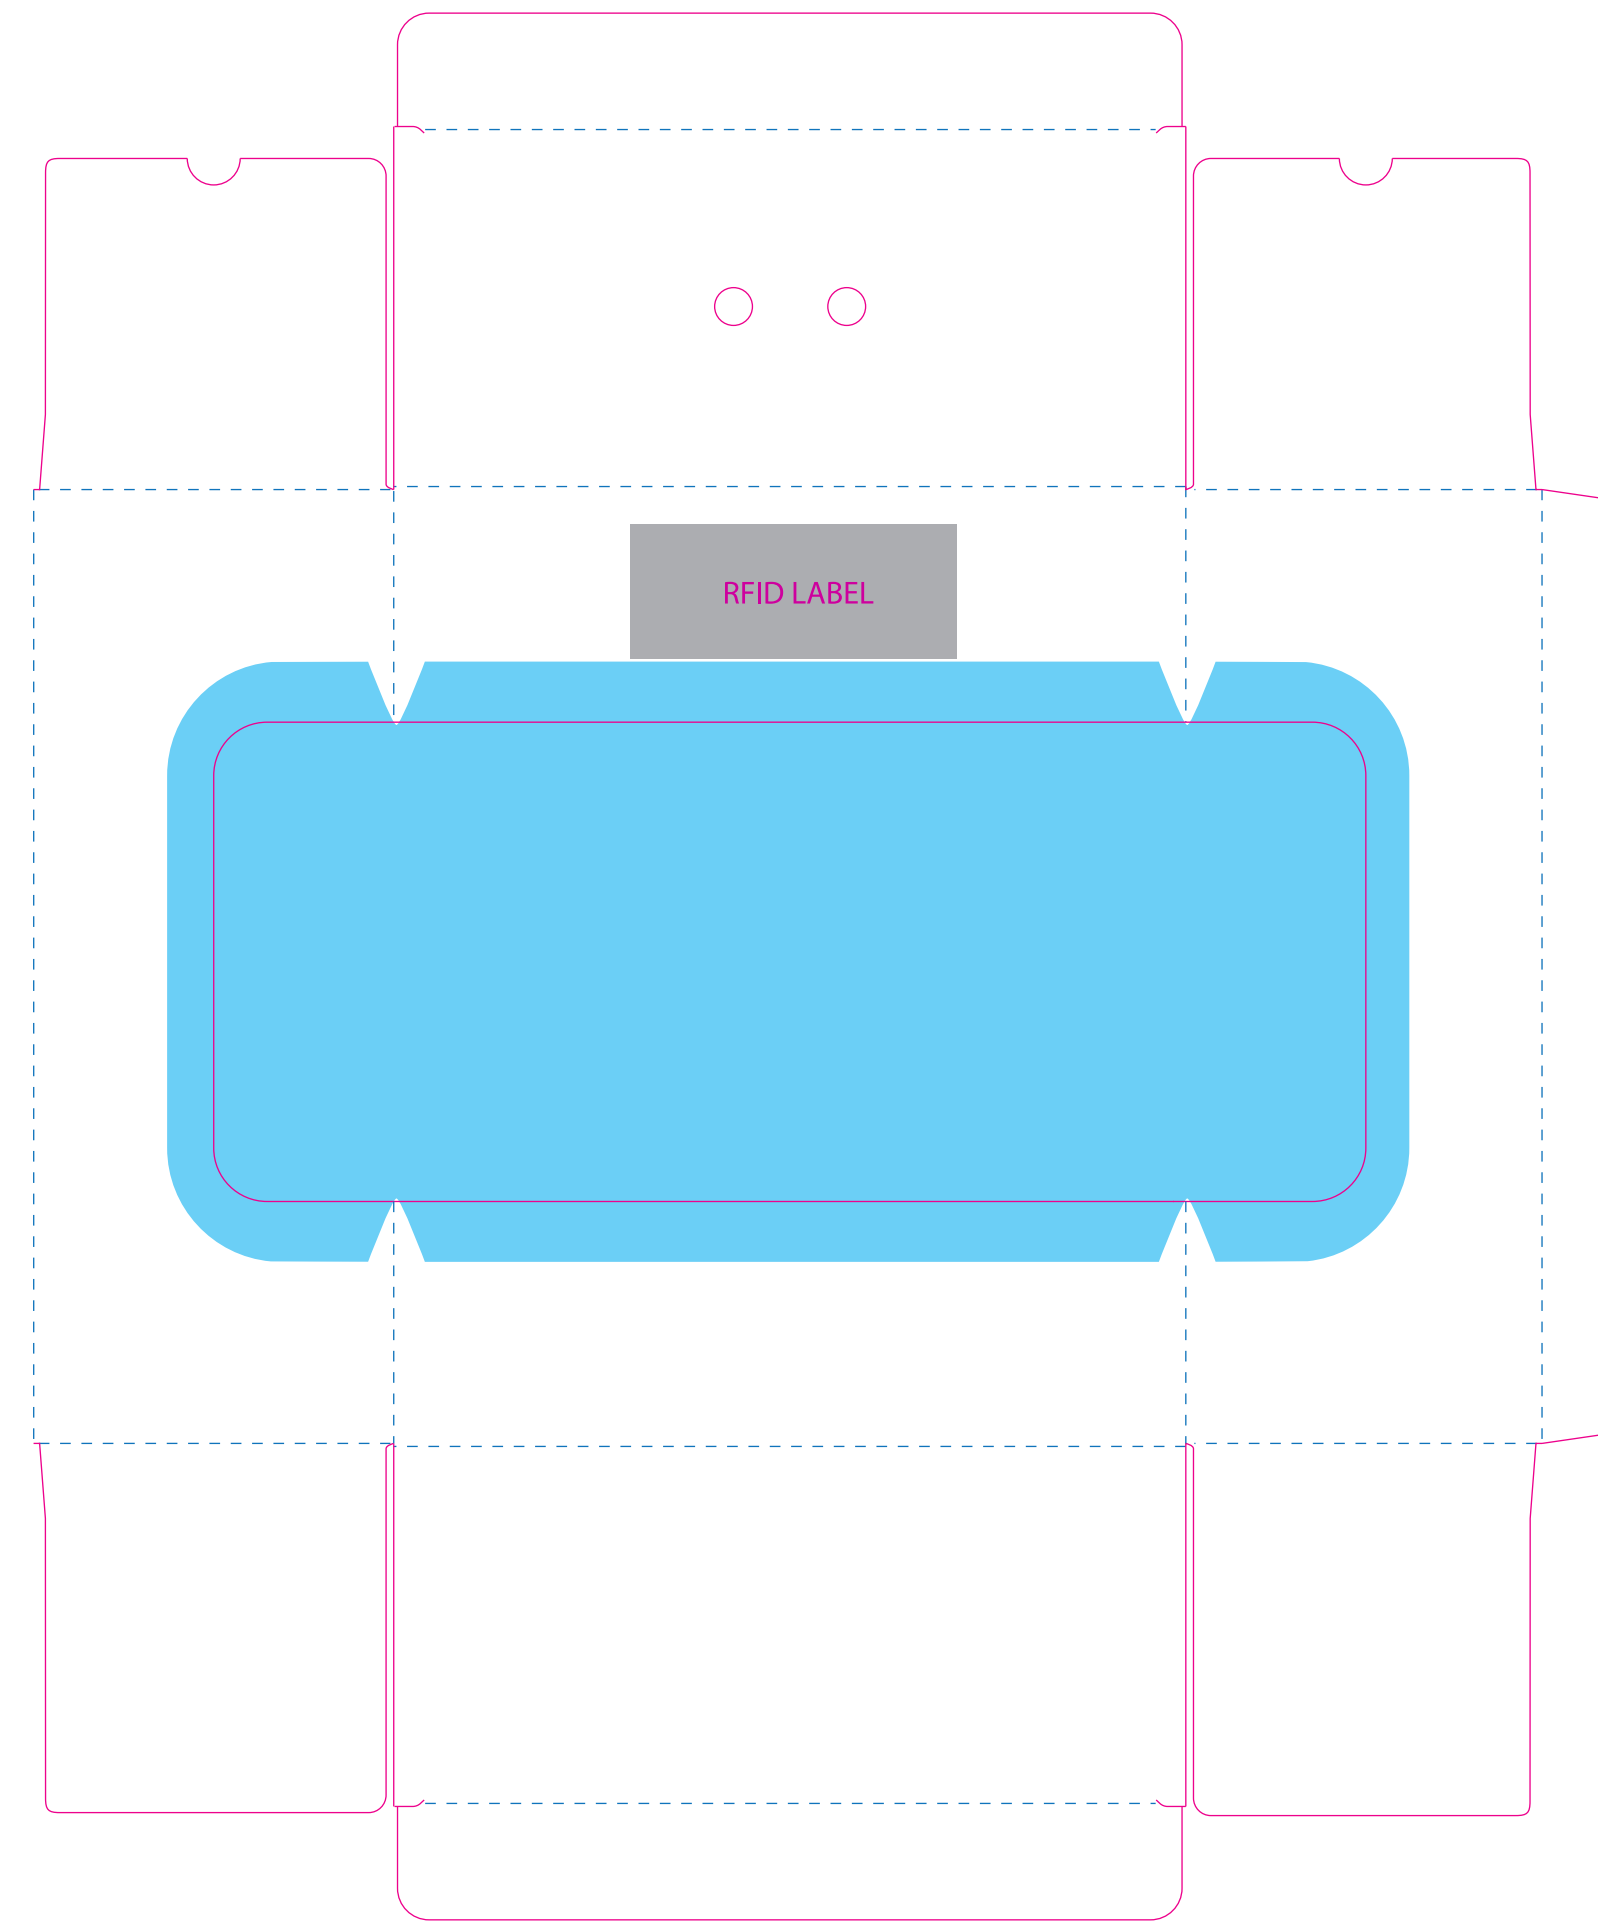

Display Box (Exterior)

Display Box (Interior)

- PRINT SPECIFICATIONS**
- CARDBOARD: .49MM COPPER PAPER (400g)
 - WHITE BOTH SIDES
 - DO NOT SCALE (1:1)
- DO NOT MATCH INKS FROM THIS PRINTOUT — USE ACTUAL PANTONE CHIPS**
- 4 COLOR PROCESS + 2 LINE COLORS
- CMYK
 - PMS 2069 C
 - PMS 877 METALLIC
- FOIL STAMP:**
- METALLIC SILVER
- FINISH COAT:**
- SATIN AQUEOUS FLOODCOAT
- DO NOT PRINT:**
- DIELINES (DO NOT PRINT)
 - FOLDS (DO NOT PRINT)
 - BLEED (DO NOT PRINT)
 - CALLOUTS (DO NOT PRINT)
 - WINDOW (DO NOT PRINT)
 - ADHESIVE (DO NOT PRINT)

Adhesive

<p>The concepts, depictions and information in this document or drawing are CONFIDENTIAL and constitute intellectual property of SRP Companies. Any use thereof, and any copying or distribution of the contents, without the express written permission of SRP Companies, is strictly prohibited. Use and distribution authorized under and pursuant to a written non-disclosure and/or confidentiality agreement in effect between SRP Companies and the recipient is permitted.</p>	<p>Drawn TB</p>	<p>Description: 24/7 True Wireless Earbuds</p>
	<p>Part Number [SLIN]</p>	
	<p>Pack Out Dimensions 4.125" L x 1.25" W x 5.5" H</p>	