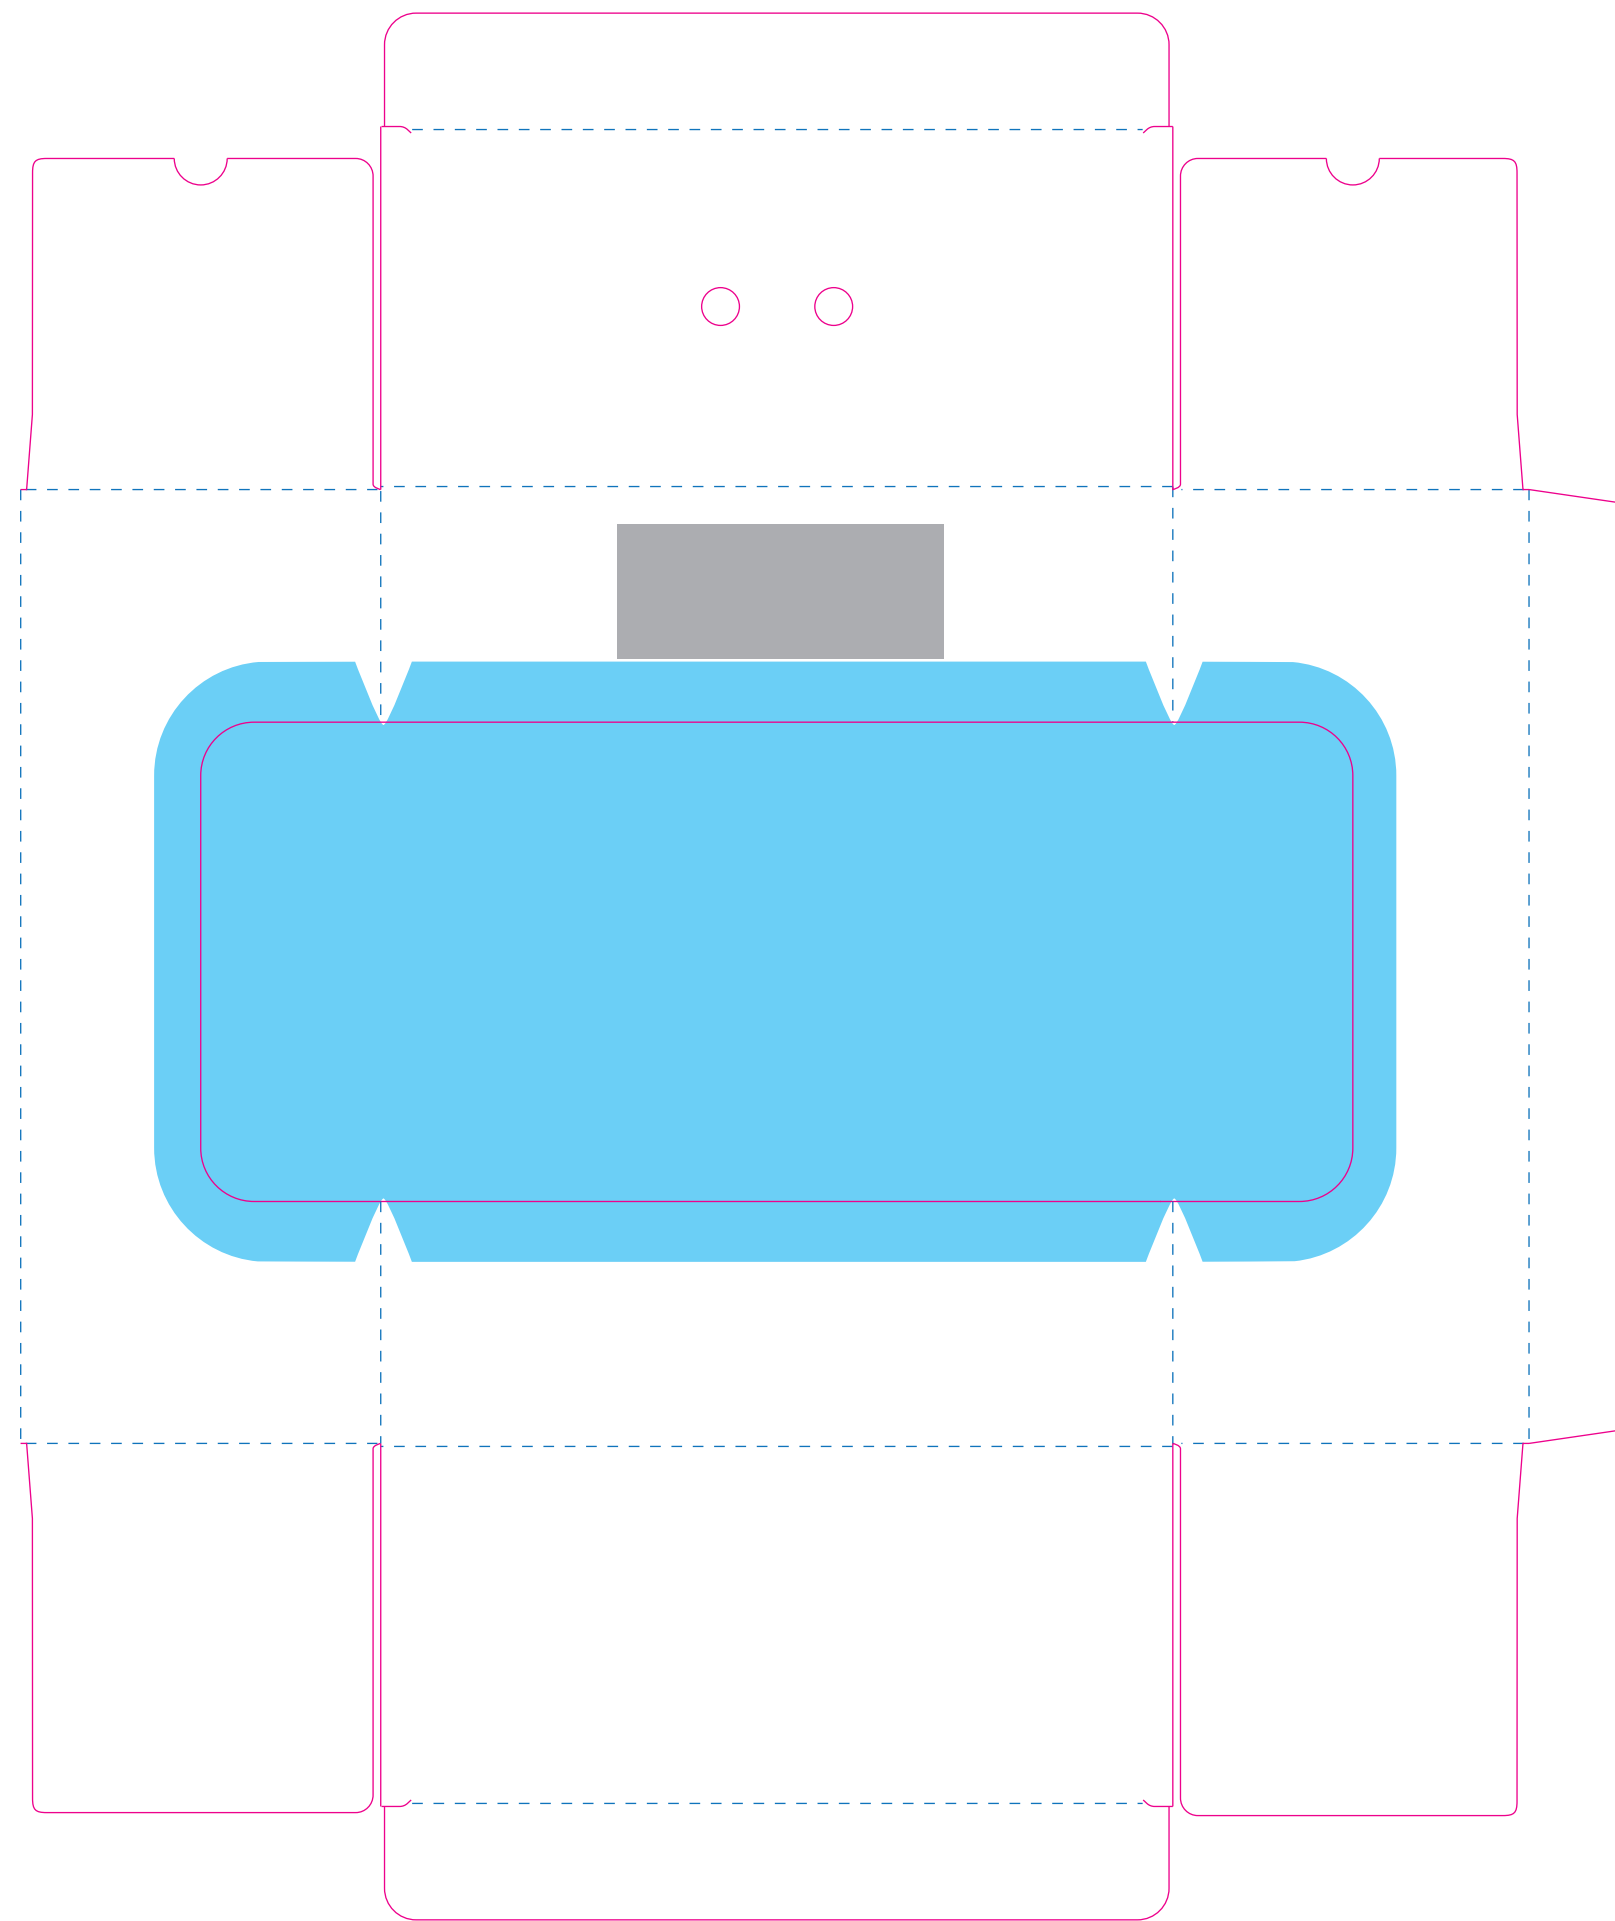

Display Box (Exterior)

Display Box (Interior)

- PRINT SPECIFICATIONS**
- CARDBOARD: .49MM COPPER PAPER (400g)
 - WHITE BOTH SIDES
 - DO NOT SCALE (1:1)
- DO NOT MATCH INKS FROM THIS PRINTOUT — USE ACTUAL PANTONE CHIPS**
- 4 COLOR PROCESS + 2 LINE COLORS**
- CMYK
 - PMS 2069 C
 - PMS 877 METALLIC
- FOIL STAMP:**
- METALLIC SILVER
- FINISH COAT:**
- SATIN AQUEOUS FLOODCOAT
- DO NOT PRINT:**
- DIELINES (DO NOT PRINT)
 - FOLDS (DO NOT PRINT)
 - BLEED (DO NOT PRINT)
 - CALLOUTS (DO NOT PRINT)
 - WINDOW (DO NOT PRINT)
 - ADHESIVE (DO NOT PRINT)

<p>The concepts, depictions and information in this document or drawing are CONFIDENTIAL and constitute intellectual property of SRP Companies. Any use thereof, and any copying or distribution of the contents, without the express written permission of SRP Companies, is strictly prohibited. Use and distribution authorized under and pursuant to a written non-disclosure and/or confidentiality agreement in effect between SRP Companies and the recipient is permitted.</p>	Drawn	SJR	Description:	Revision	Date
	Part Number	160478			
	Pack Out Dimensions	4.125" L x 1.25" W x 5.5" H			
			24/7 Wireless Sound Pods	A	9-10-19