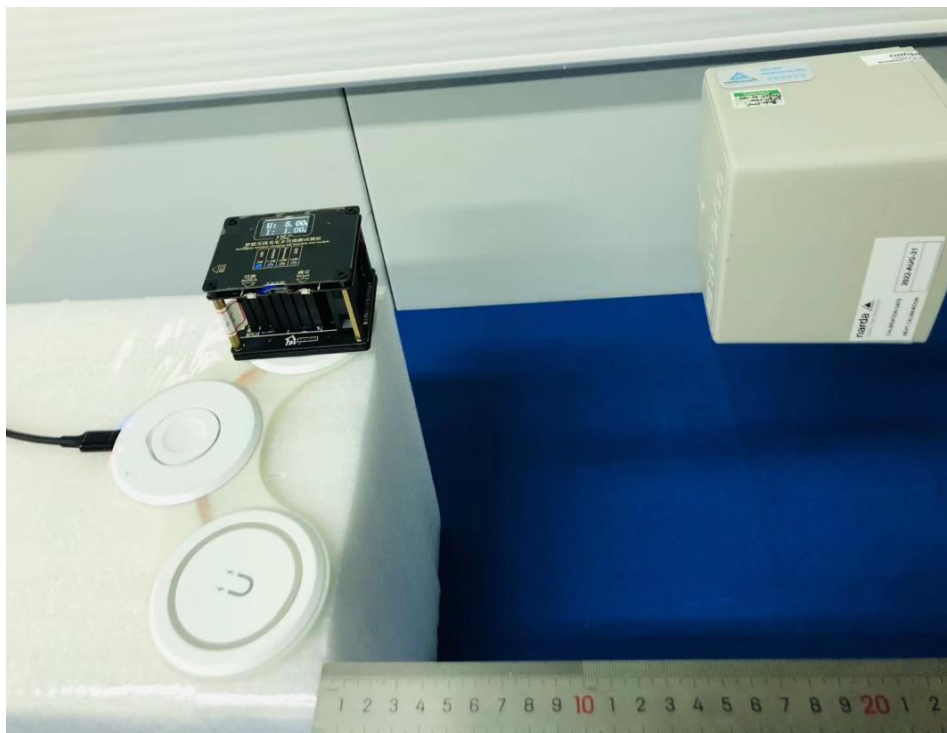

Appendix B: Photographs of the Test Set-Up

APPENDIX B: PHOTOGRAPHS OF THE TEST SET-UP	1
PHOTOGRAPH 1: SET-UP PHOTO FOR RADIATED SPURIOUS EMISSION, BELOW 30MHZ.....	2
PHOTOGRAPH 2: SET-UP PHOTO FOR RADIATED SPURIOUS EMISSION, 30MHZ - 1GHZ.....	2
PHOTOGRAPH 3: SET-UP PHOTO FOR CONDUCTED EMISSION	3

Photograph 1: Set-up photo for Radiated Spurious Emission, below 30MHz

Photograph 2: Set-up photo for Radiated Spurious Emission, 30MHz - 1GHz

Photograph 3: Set-up photo for Conducted Emission

Photograph 4: Set-up photo for RF Exposure