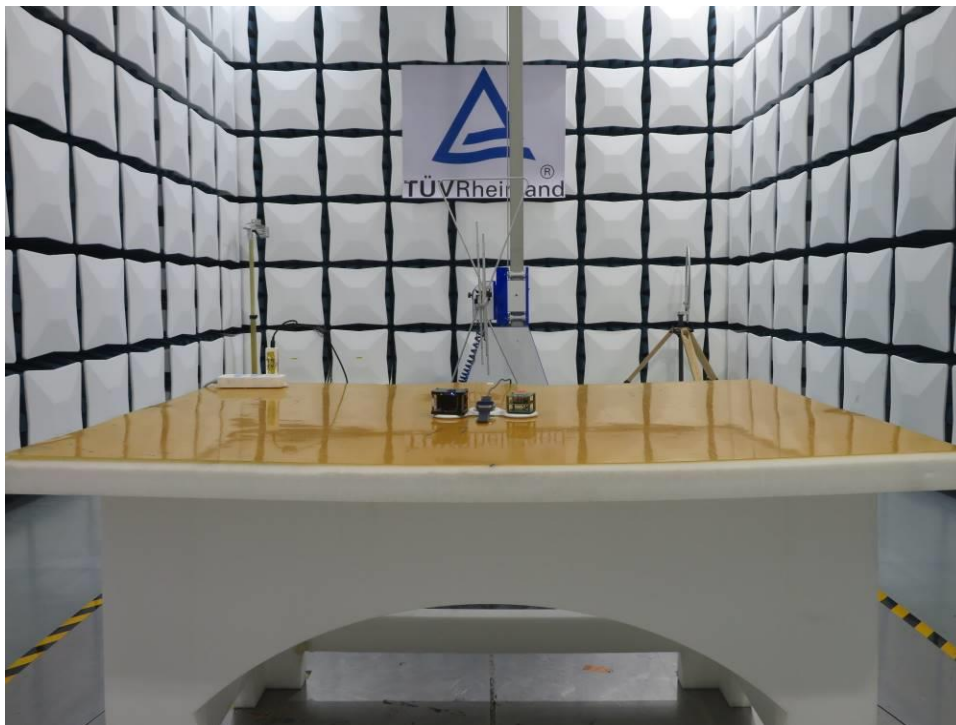

Appendix B: Photographs of the Test Set-Up

APPENDIX B: PHOTOGRAPHS OF THE TEST SET-UP	1
PHOTOGRAPH 1: SET-UP PHOTO FOR RADIATED SPURIOUS EMISSION, BELOW 30MHZ.....	2
PHOTOGRAPH 2: SET-UP PHOTO FOR RADIATED SPURIOUS EMISSION, 30MHZ - 1GHZ.....	2
PHOTOGRAPH 3: SET-UP PHOTO FOR CONDUCTED EMISSION	3

Photograph 1: Set-up photo for Radiated Spurious Emission, below 30MHz

Photograph 2: Set-up photo for Radiated Spurious Emission, 30MHz - 1GHz

Photograph 3: Set-up photo for Conducted Emission

Photograph 4: Set-up photo for RF Exposure