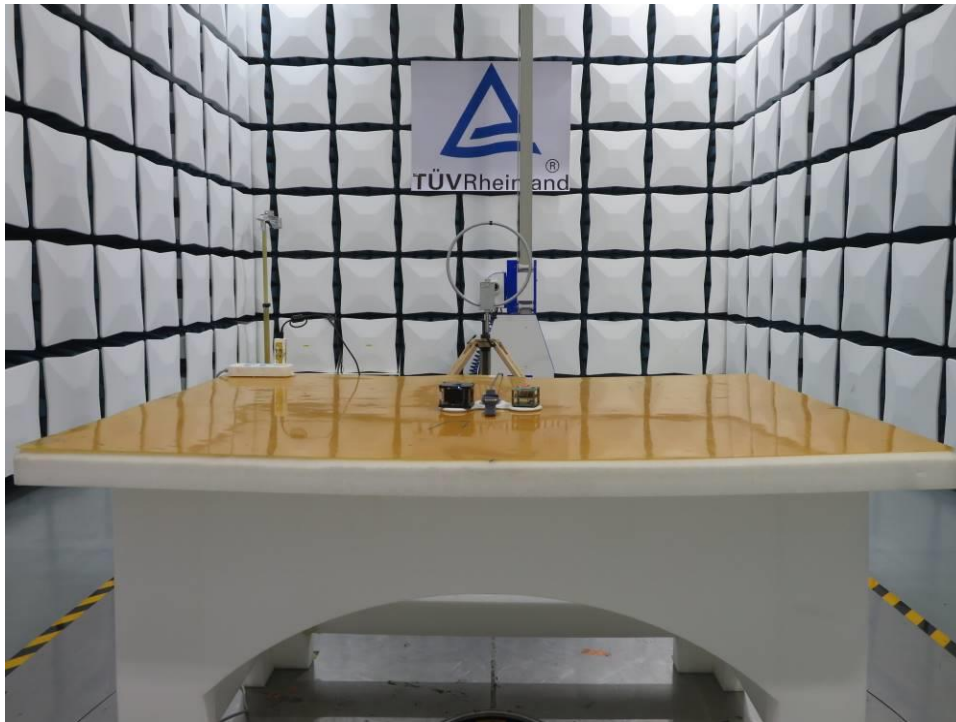

Appendix B: Photographs of the Test Set-Up

APPENDIX B: PHOTOGRAPHS OF THE TEST SET-UP	1
PHOTOGRAPH 1: SET-UP PHOTO FOR RADIATED SPURIOUS EMISSION, BELOW 30MHZ.....	2
PHOTOGRAPH 2: SET-UP PHOTO FOR RADIATED SPURIOUS EMISSION, 30MHZ - 1GHZ.....	2
PHOTOGRAPH 3: SET-UP PHOTO FOR CONDUCTED EMISSION	3

Photograph 1: Set-up photo for Radiated Spurious Emission, below 30MHz

Photograph 2: Set-up photo for Radiated Spurious Emission, 30MHz - 1GHz

Photograph 3: Set-up photo for Conducted Emission

Photograph 4: Set-up photo for RF Exposure