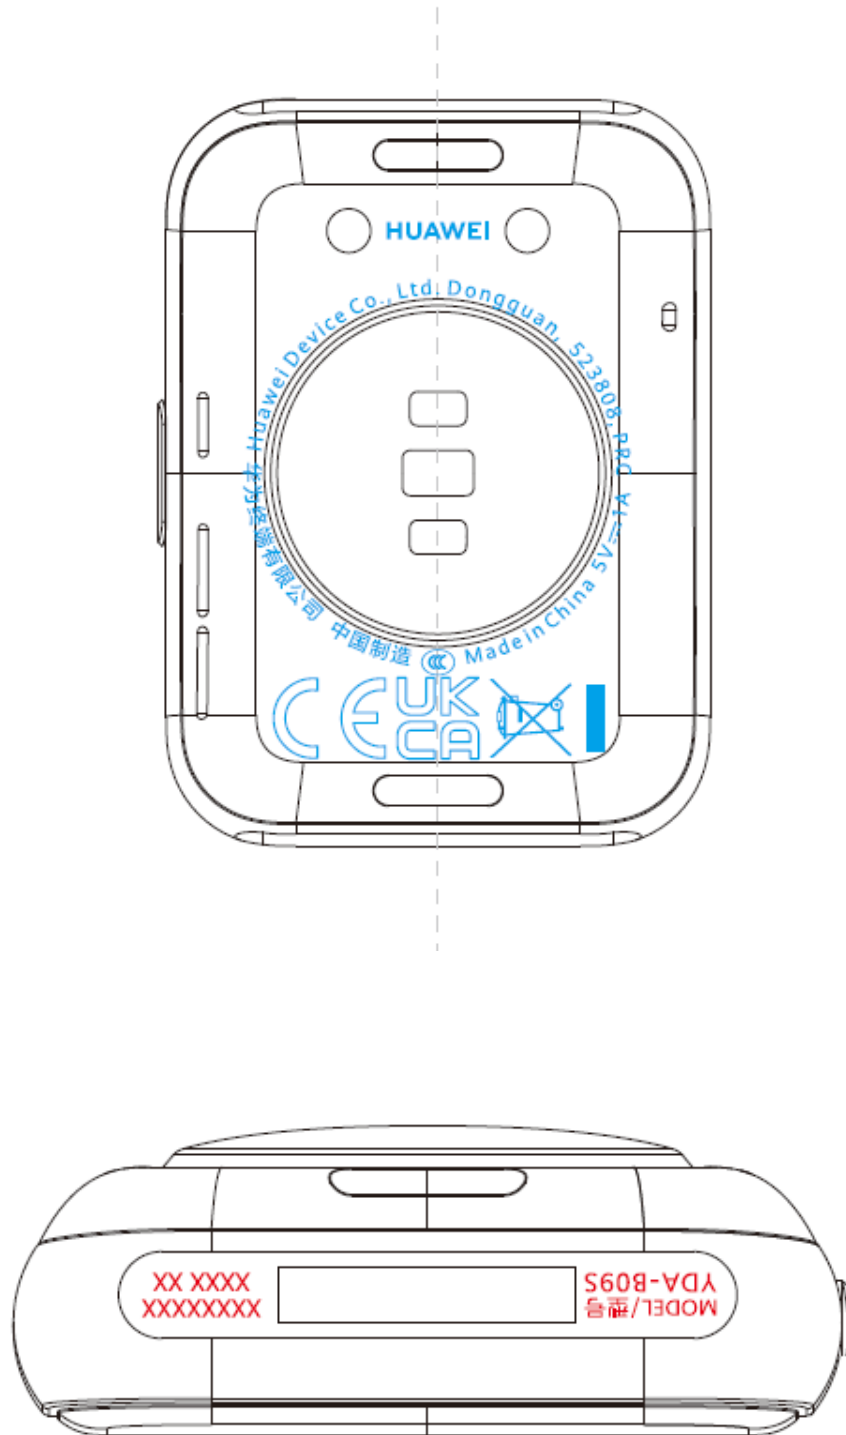

Label Location of YDA-B09S, which located in bottom shelf and Strap slot location:

E-label is applied as below: