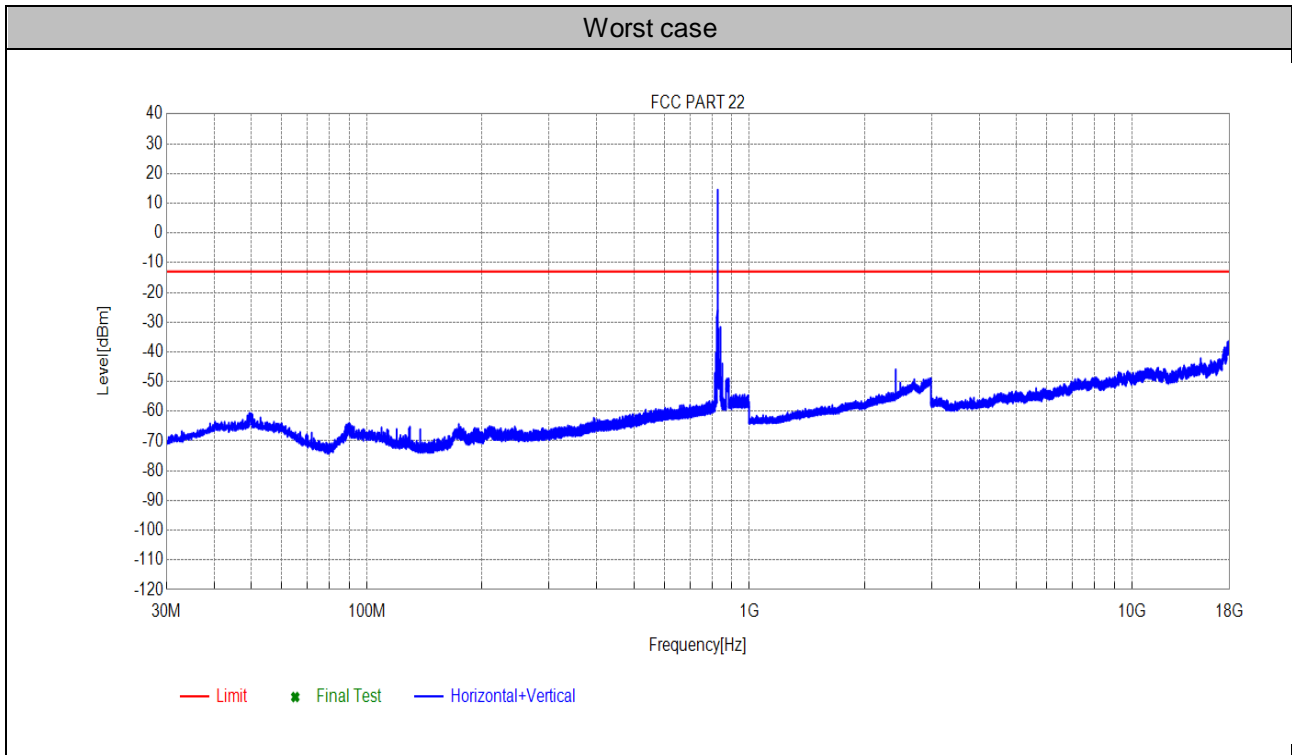

7.1.1.2 Test Bandwidth = 15MHz

8Appendix_H: Frequency Stability

8.1 For LTE

8.1.1 Frequency Error vs. Voltage:

Test Band	Test Mode	Test Bandwidth (MHz)	Test Channel	Test Temp.	Test Volt.	Freq. Error [Hz]	Freq. vs. rated [ppm]	Verdict
Band26(824-849 MHz)	LTE/TM1	1.4	LCH	TN	VL	-4.83796	-0.00587	PASS
					VN	-13.77998	-0.01671	PASS
					VH	-14.88359	-0.01805	PASS
			MCH	TN	VL	-6.45284	-0.00771	PASS
					VN	-7.22168	-0.00863	PASS
					VH	-2.90819	-0.00348	PASS
			HCH	TN	VL	-4.85885	-0.00573	PASS
					VN	-9.33678	-0.01101	PASS
					VH	-7.96476	-0.00939	PASS
		3	LCH	TN	VL	-5.58370	-0.00676	PASS
					VN	-8.18576	-0.00992	PASS
					VH	-5.48038	-0.00664	PASS
			MCH	TN	VL	-7.98911	-0.00955	PASS
					VN	-4.03717	-0.00483	PASS
					VH	-5.91048	-0.00707	PASS
			HCH	TN	VL	-6.39790	-0.00755	PASS
					VN	-9.77202	-0.01153	PASS
					VH	-5.92273	-0.00699	PASS
		5	LCH	TN	VL	-2.71345	-0.00328	PASS
					VN	-8.31246	-0.01006	PASS
					VH	-5.64795	-0.00683	PASS
			MCH	TN	VL	-4.89588	-0.00585	PASS
					VN	-0.98961	-0.00118	PASS
					VH	-4.47510	-0.00535	PASS
			HCH	TN	VL	-4.65538	-0.00550	PASS
					VN	-2.83330	-0.00335	PASS
					VH	-6.80321	-0.00804	PASS
10	LCH	TN	VL	-5.95458	-0.00718	PASS		
			VN	-5.64603	-0.00681	PASS		
			VH	-8.84887	-0.01067	PASS		
	MCH	TN	VL	-9.86771	-0.01180	PASS		