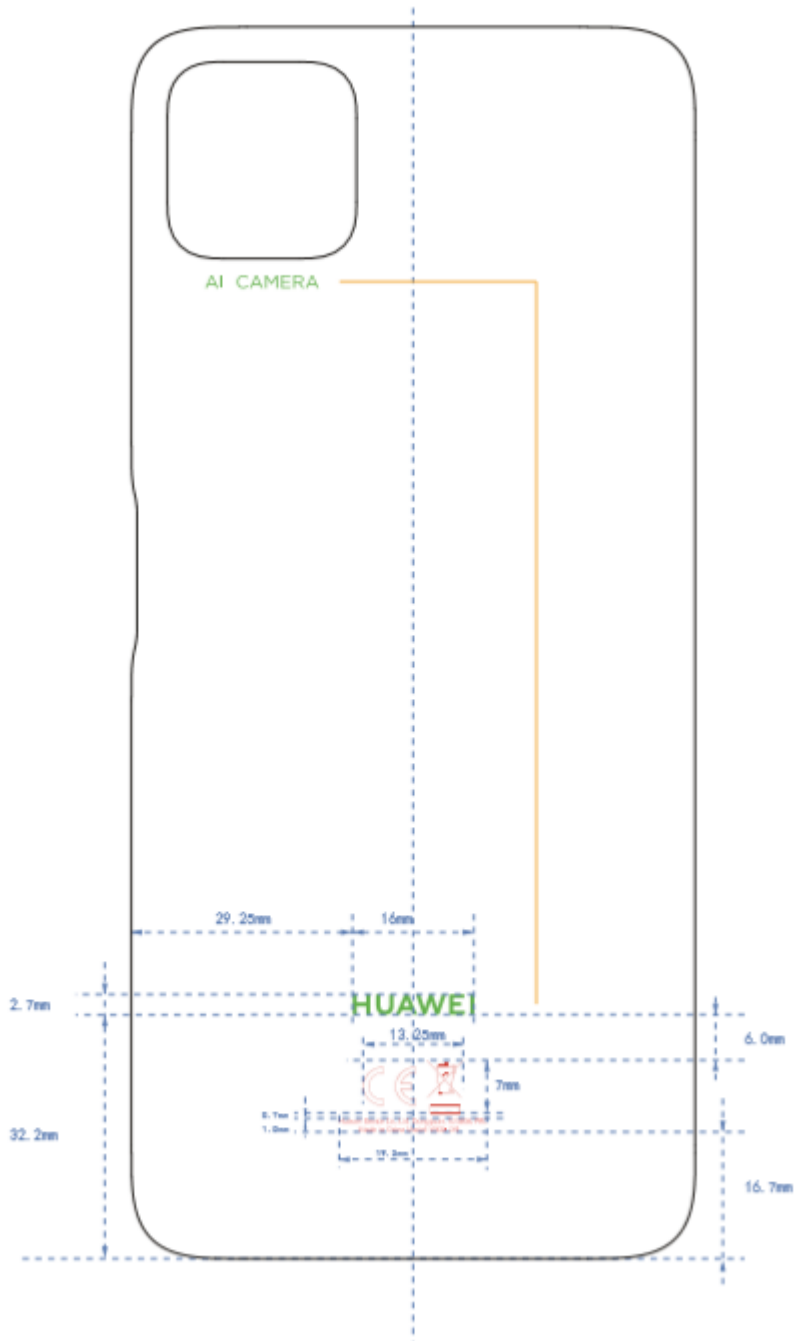

Label and Label Location:

Settings

← System & updates

Software update >

System navigation >

Language & input >

Date & time >

Phone Clone >