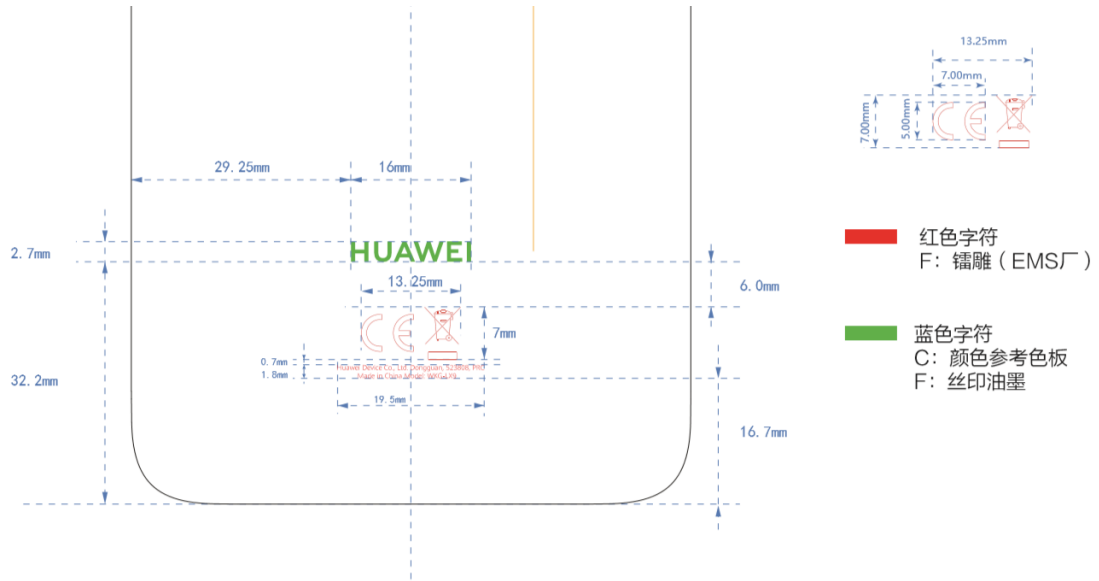

Label and Label Location:

Settings

← System & updates

Software update >

System navigation >

Language & input >

Date & time >

Phone Clone >