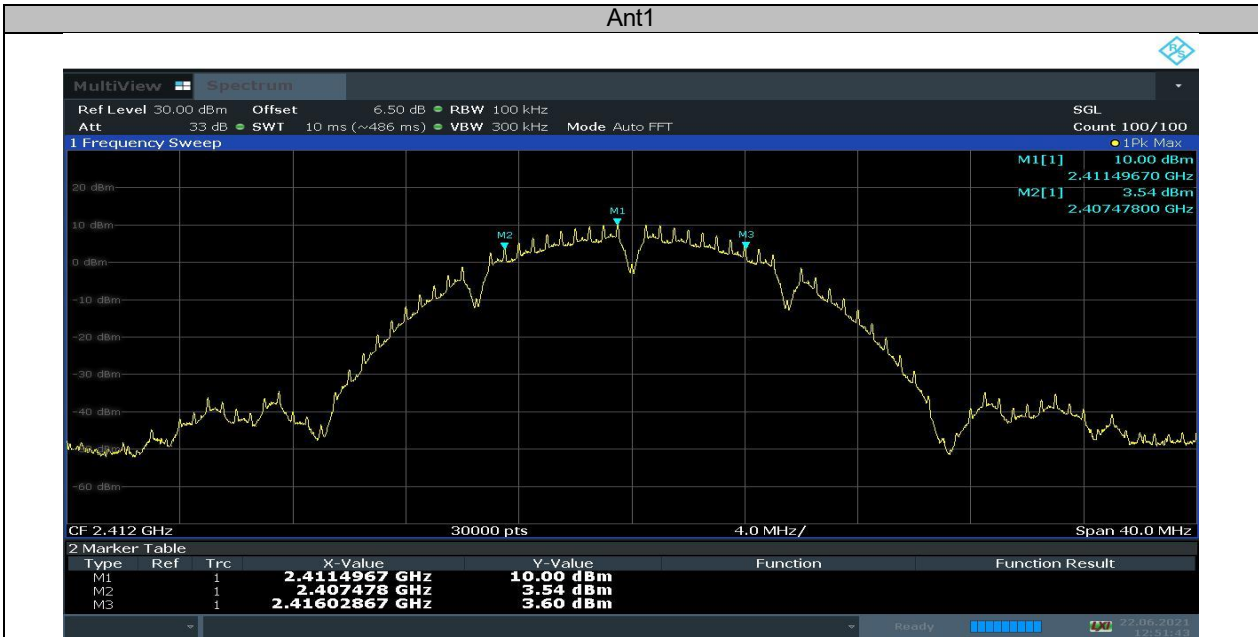

1.2 Test Graphs

1.2.1 11b20SISO_2412