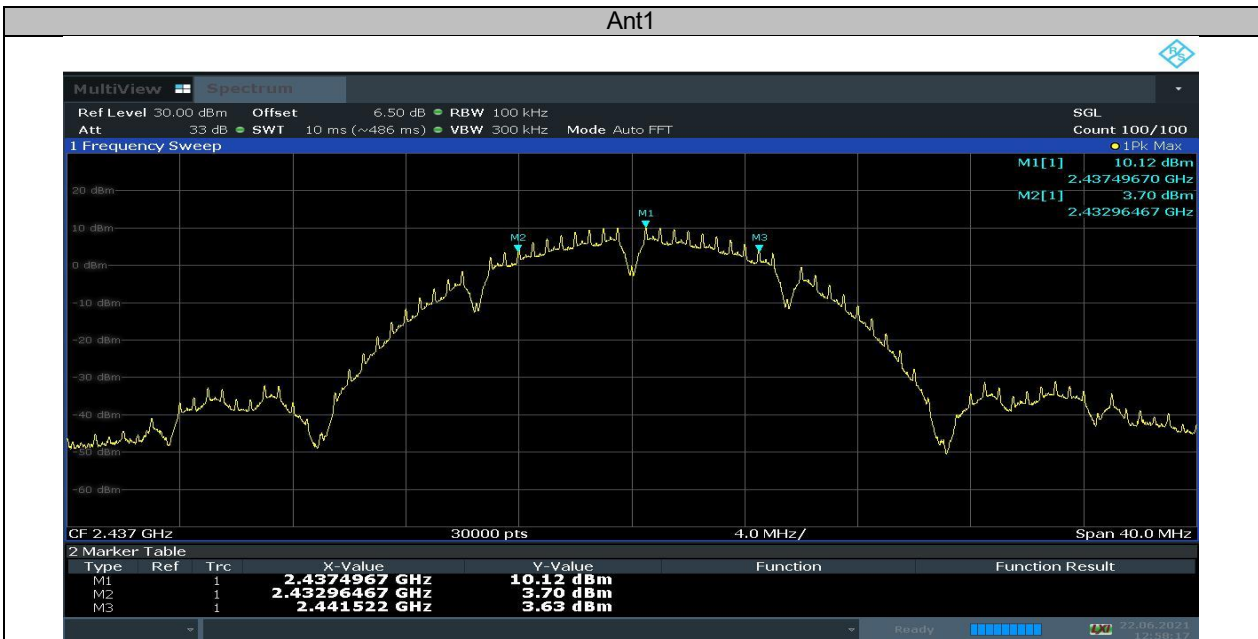

1.1.4 11n40SISO

Test Mode	Channel	Antenna	DTS BW [MHz]	FL[MHz]	FH[MHz]	Limit[MHz]	Verdict
11N40SISO	2422	Ant1	35.71	2403.84	2439.56	DTS ≥ 0.5	PASS
	2437	Ant1	36.32	2418.85	2455.17	DTS ≥ 0.5	PASS
	2452	Ant1	35.09	2434.45	2469.54	DTS ≥ 0.5	PASS

1.2 Test Graphs

1.2.1 11b20SISO_2412

1.2.2 11b20SISO_2437

1.2.3 11b20SISO_2462

1.2.4 11g20SISO_2412

1.2.5 11g20SISO_2437

1.2.6 11g20SISO_2462

1.2.7 11n20SISO_2412