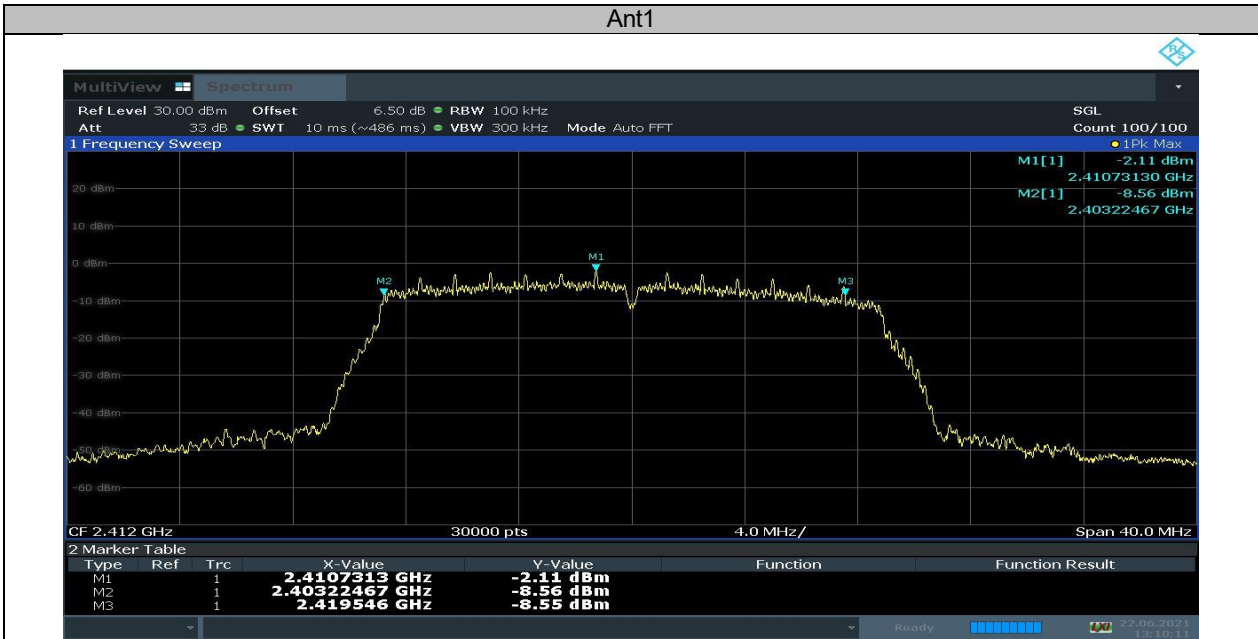

1.2 Test Graphs

1.2.1 11b20SISO_2412

1.2.2 11b20SISO_2437

1.2.3 11b20SISO_2462

1.2.4 11g20SISO_2412

1.2.5 11g20SISO_2437

1.2.6 11g20SISO_2462

1.2.7 11n20SISO_2412

1.2.8 11n20SISO_2437

1.2.9 11n20SISO_2462

1.2.10 11n40SISO_2422

1.2.11 11n40SISO_2437

1.2.12 11n40SISO_2452

2 Appendix B: Occupied Channel Bandwidth

2.1 Test Result

2.1.1 11b20SISO