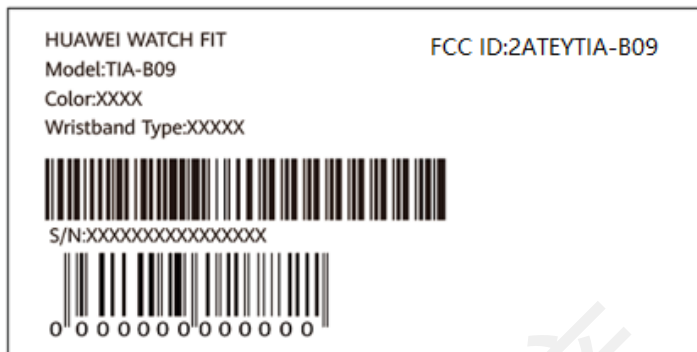

### Label Location:

#### E-label:

Please go to **Settings > About > Regulatory Information** on the device to view the E-label screen.

Pacakge:

华为信息公司使用  
及供莱瓦禁打