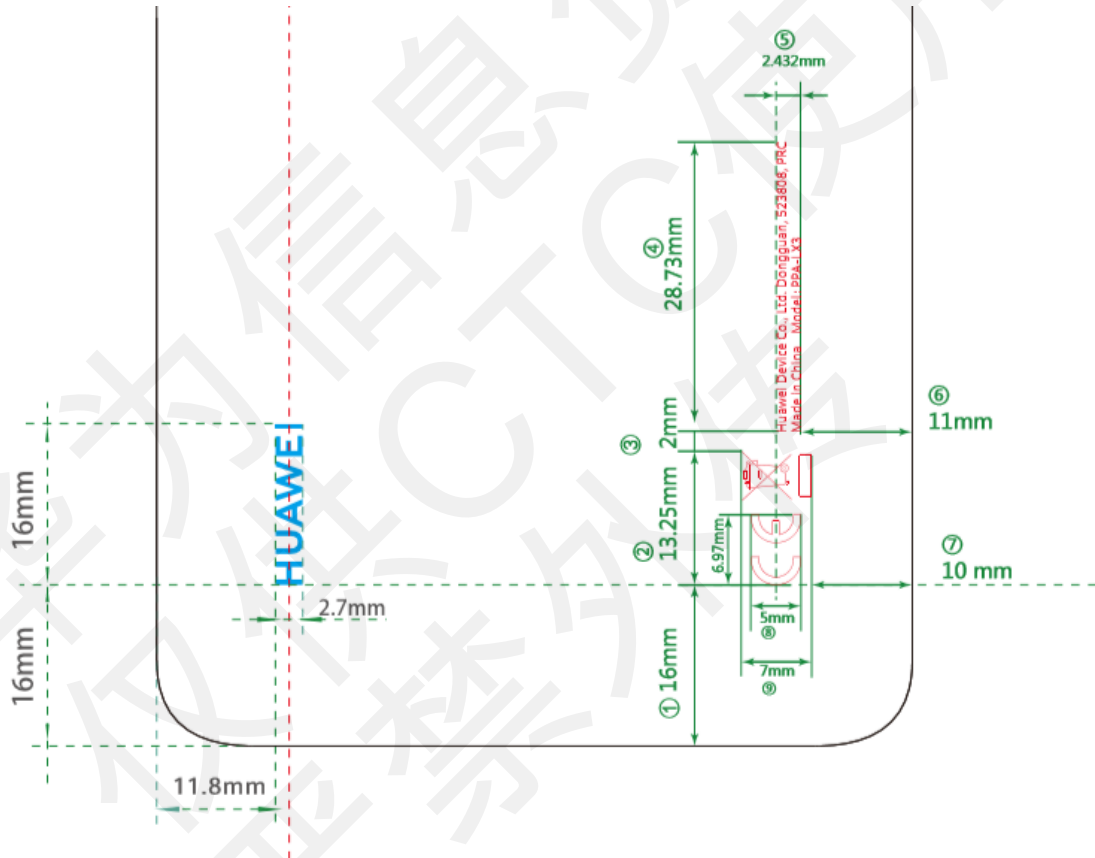

Label and Label Location of PPA-LX3

Label:

Label Location:

Settings

Storage

Security

Privacy

Location