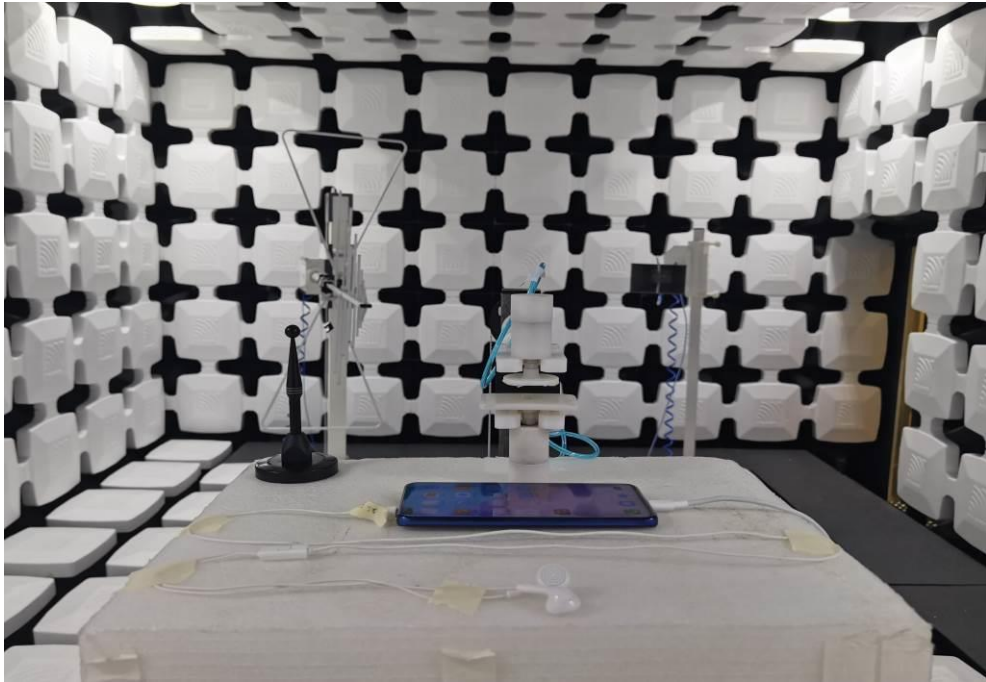

Photos of Test Setup

For 2/3/4G

1. Radiated Spurious Emissions

Radiated Spurious Emission (9K-30MHz)

Radiated Spurious Emission (30MHz-18GHz)

Radiated Spurious Emission (above 18GHz)

For BT/WLAN

2. Radiated Spurious Emissions

Radiated Spurious Emission (9K-30MHz)

Radiated Spurious Emission (30MHz-1GHz)

Radiated Spurious Emission (1GHz-18GHz)

Radiated Spurious Emission (above 18GHz)

3. Conducted Emissions

-----The END-----