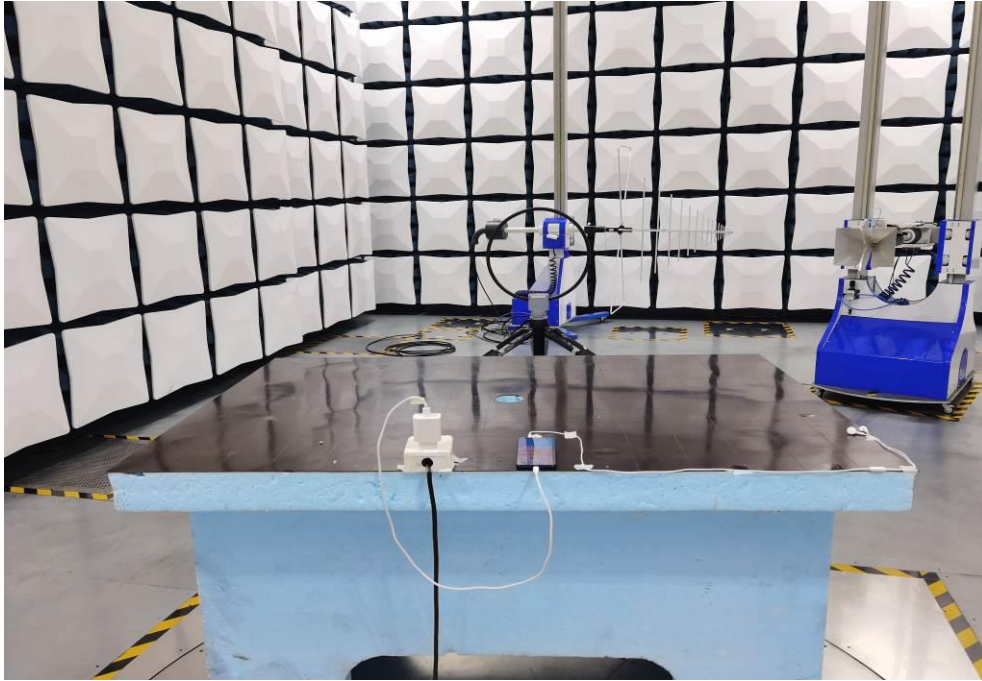

Photos of Test Setup

For 2/3/4G

1. Radiated Spurious Emissions

Radiated Spurious Emission (9K-30MHz)

Radiated Spurious Emission (30MHz-18GHz)

Radiated Spurious Emission (above 18GHz)

For BT/WLAN

2. Radiated Spurious Emissions