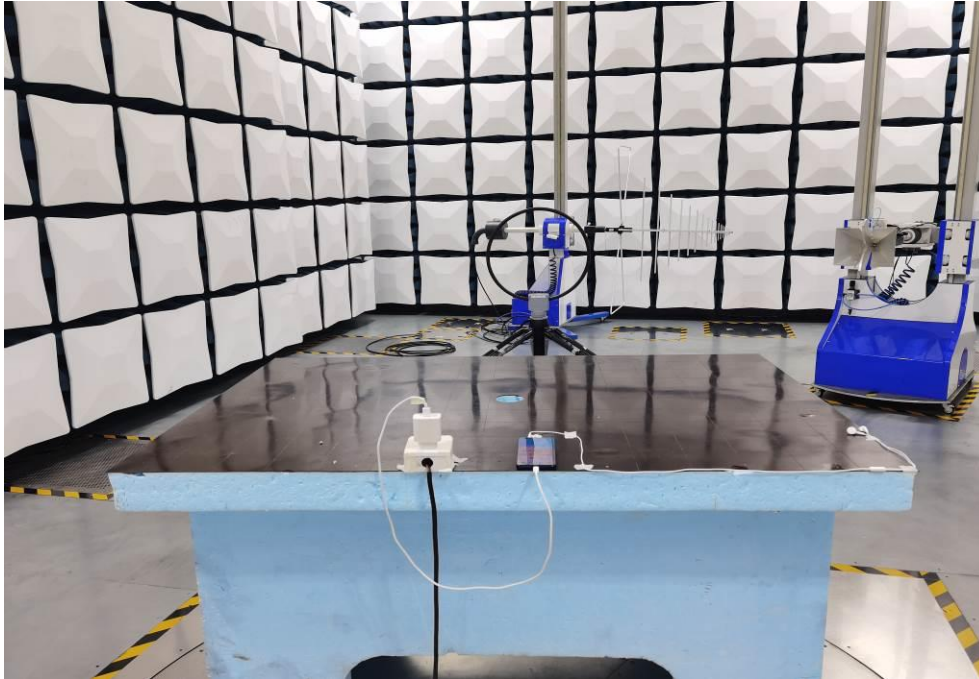

Photos of Test Setup

For 2/3/4G

1. Radiated Spurious Emissions

Radiated Spurious Emission (9K-30MHz)

Radiated Spurious Emission (30MHz-18GHz)

Radiated Spurious Emission (above 18GHz)

For BT/WLAN

2. Radiated Spurious Emissions

Radiated Spurious Emission (9K-30MHz)

Radiated Spurious Emission (30MHz-1GHz)

Radiated Spurious Emission (1GHz-18GHz)

Radiated Spurious Emission (above 18GHz)

3. Conducted Emissions

-----The END-----