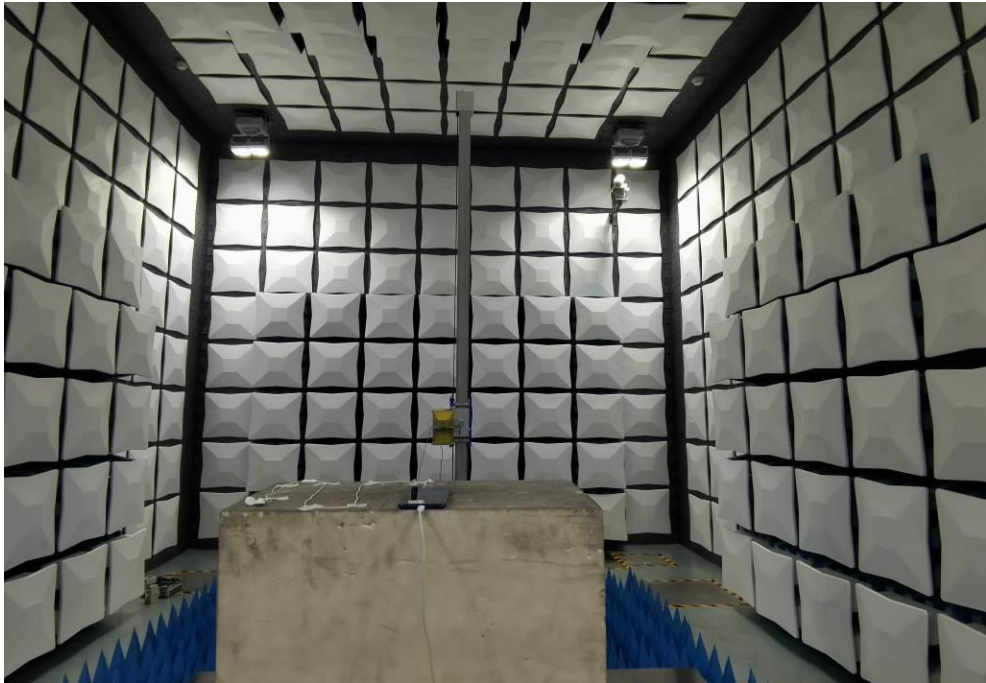

Photos of Test Setup

For 2/3/4G

1. Radiated Spurious Emissions

Radiated Spurious Emission (9K-30MHz)

Radiated Spurious Emission (30MHz-18GHz)

Radiated Spurious Emission (above 18GHz)

For BT/WLAN

2. Radiated Spurious Emissions

Radiated Spurious Emission (9K-30MHz)

Radiated Spurious Emission (30MHz-1GHz)

Radiated Spurious Emission (1GHz-18GHz)

Radiated Spurious Emission (above 18GHz)

3. Conducted Emissions

-----The END-----