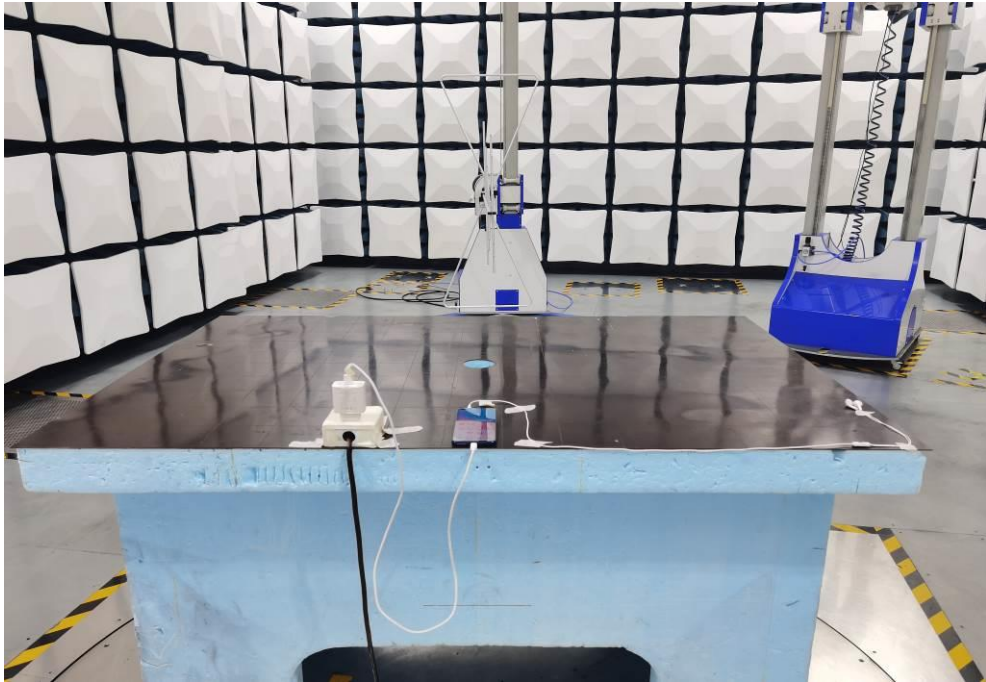

Radiated Spurious Emission (30MHz-1GHz)