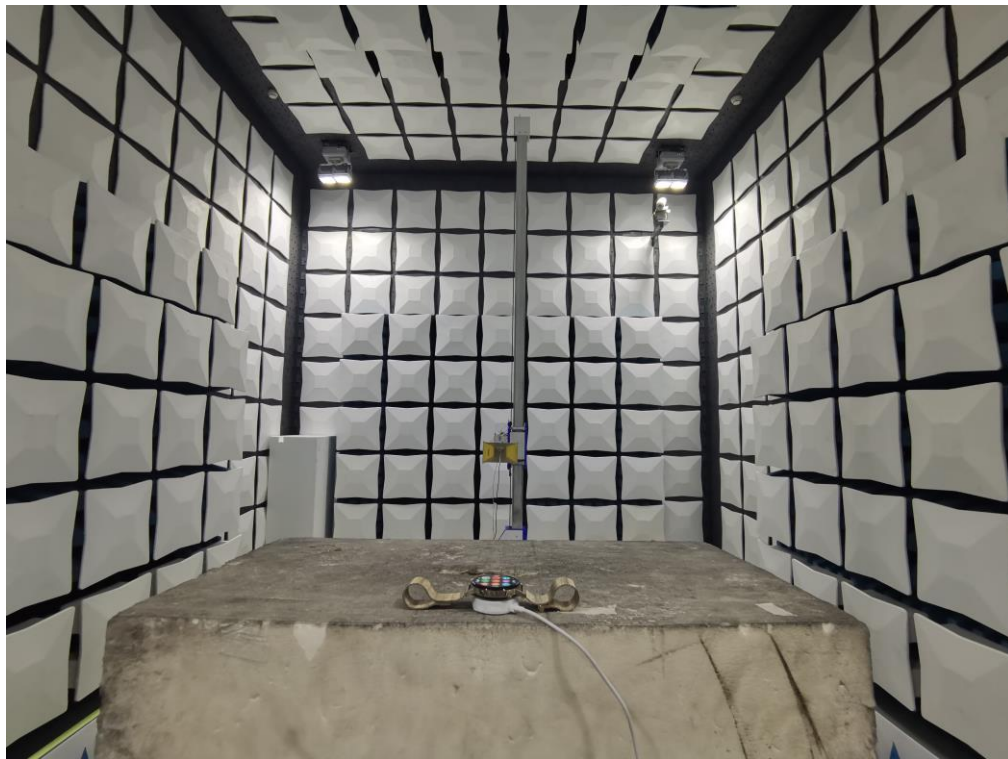

# Photos of Test Setup

## For Wlan/BT

### 1. Radiated Spurious Emissions

Radiated Spurious Emission (9K-30MHz)

Radiated Spurious Emission (30MHz to 1GHz)

Radiated Spurious Emission (1GHz to 18GHz)

Radiated Spurious Emission (above 18GHz)