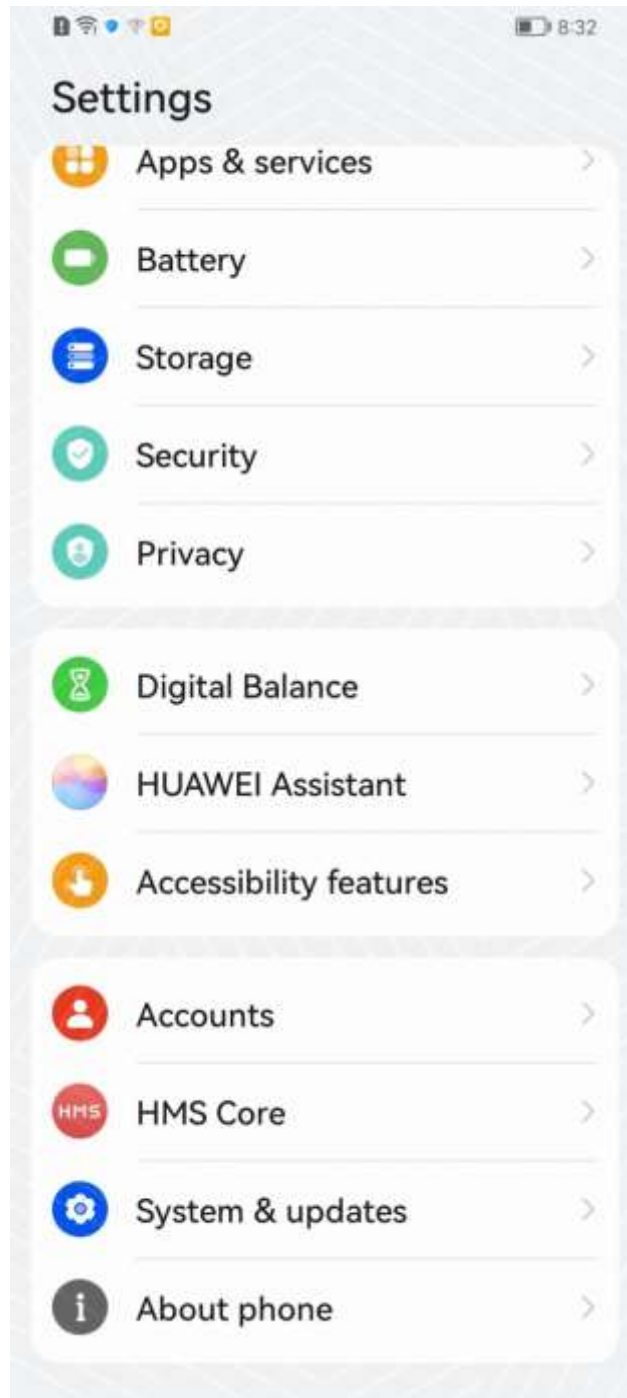

Label and Label Location:

## ← System & updates

Software update >

System navigation >

Language & input >

Date & time >

Phone Clone >

Backup & restore >

Reset >