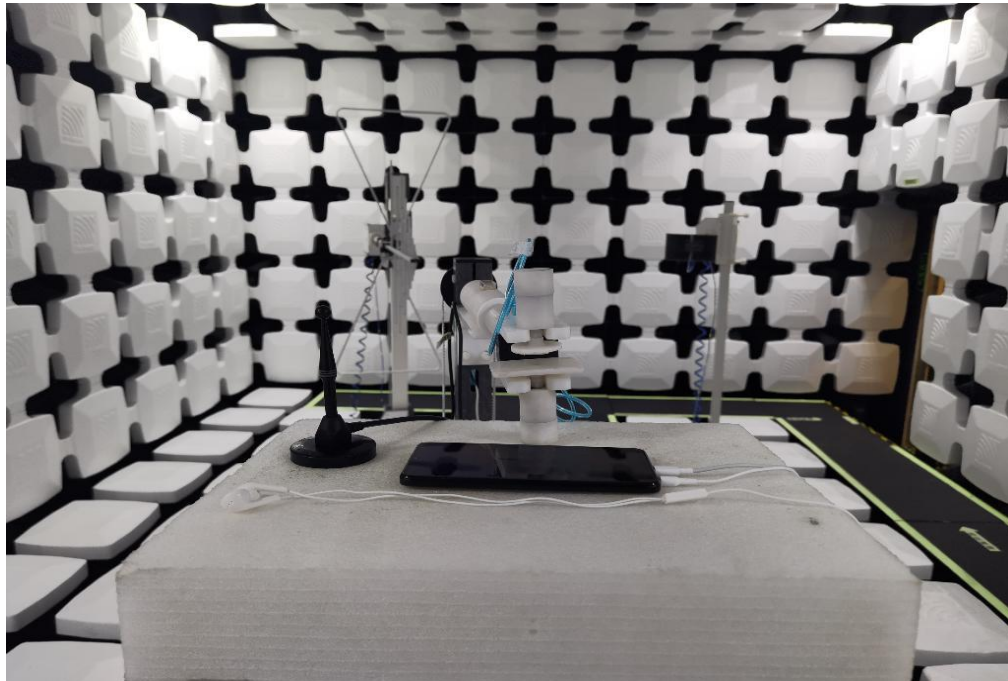

# Photos of Test Setup

## For 2/3/4G

### 1. Radiated Spurious Emissions

Radiated Spurious Emission (9K-30MHz)

Radiated Spurious Emission (30 MHz to 18 GHz)

Radiated Spurious Emission (above 18GHz)