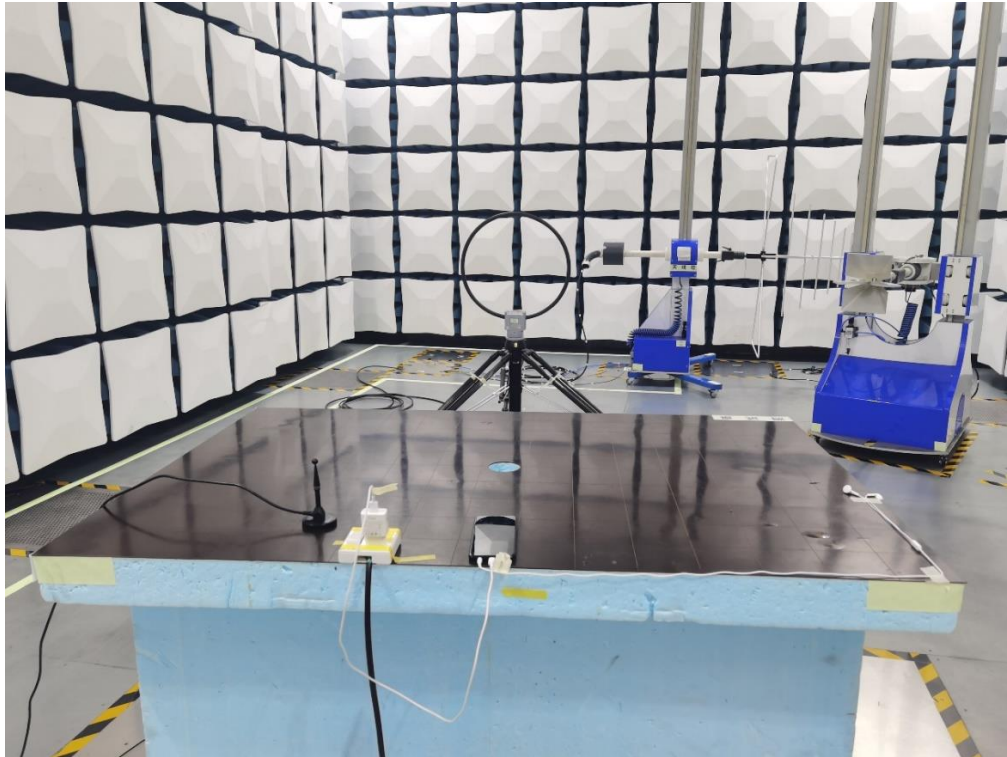

# Photos of Test Setup

## For 2/3/4G

### 1. Radiated Spurious Emissions

Radiated Spurious Emission (9K-30MHz)

Radiated Spurious Emission (30 MHz to 18 GHz)

Radiated Spurious Emission (above 18GHz)