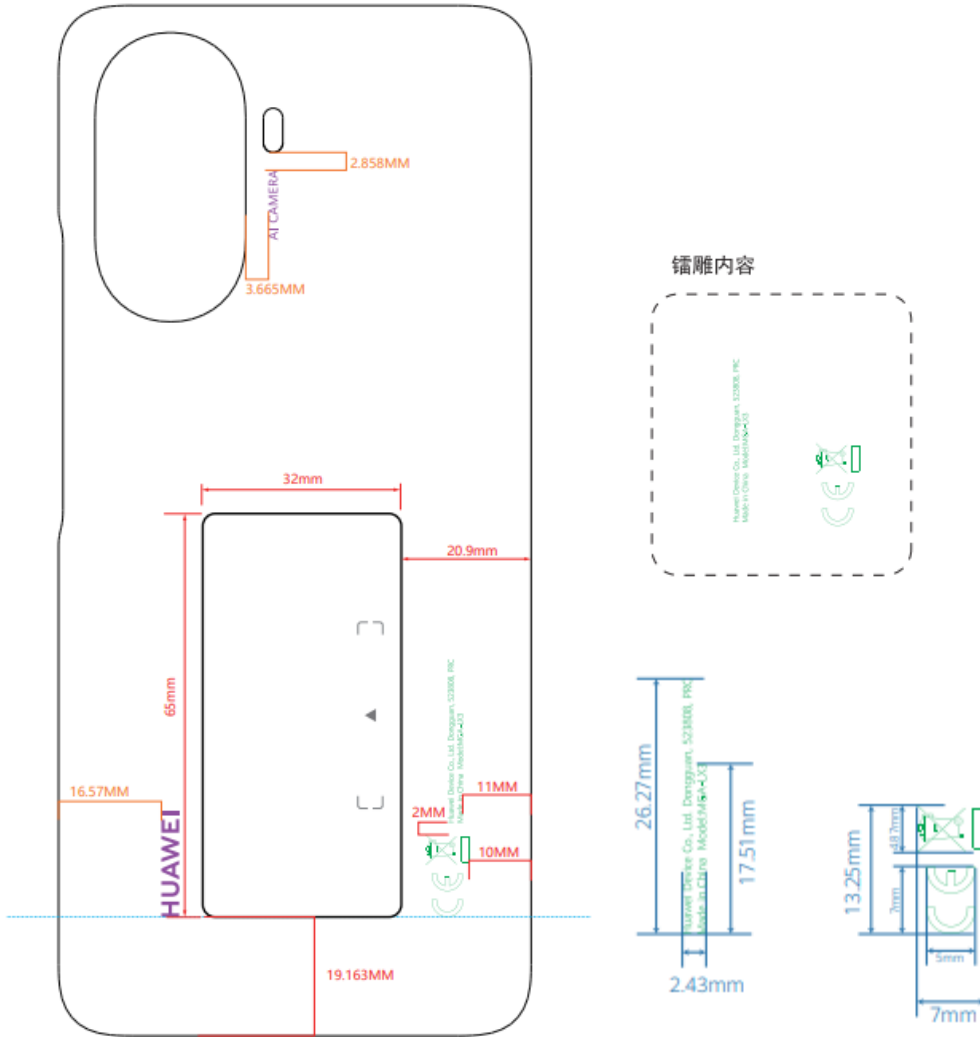

Label and Label Location:

← System & updates

Software update >

System navigation >

Language & input >

Date & time >

Phone Clone >

Backup & restore >

Reset >

Simple mode >

HUAWEI HiAI >

User experience improvement >

Regulatory information >

Looking for other settings?

[Accessibility](#)

FCC ID: 2ATEYMGA-LX3

Huawei Device Co., Ltd.

Model: MGA-LX3