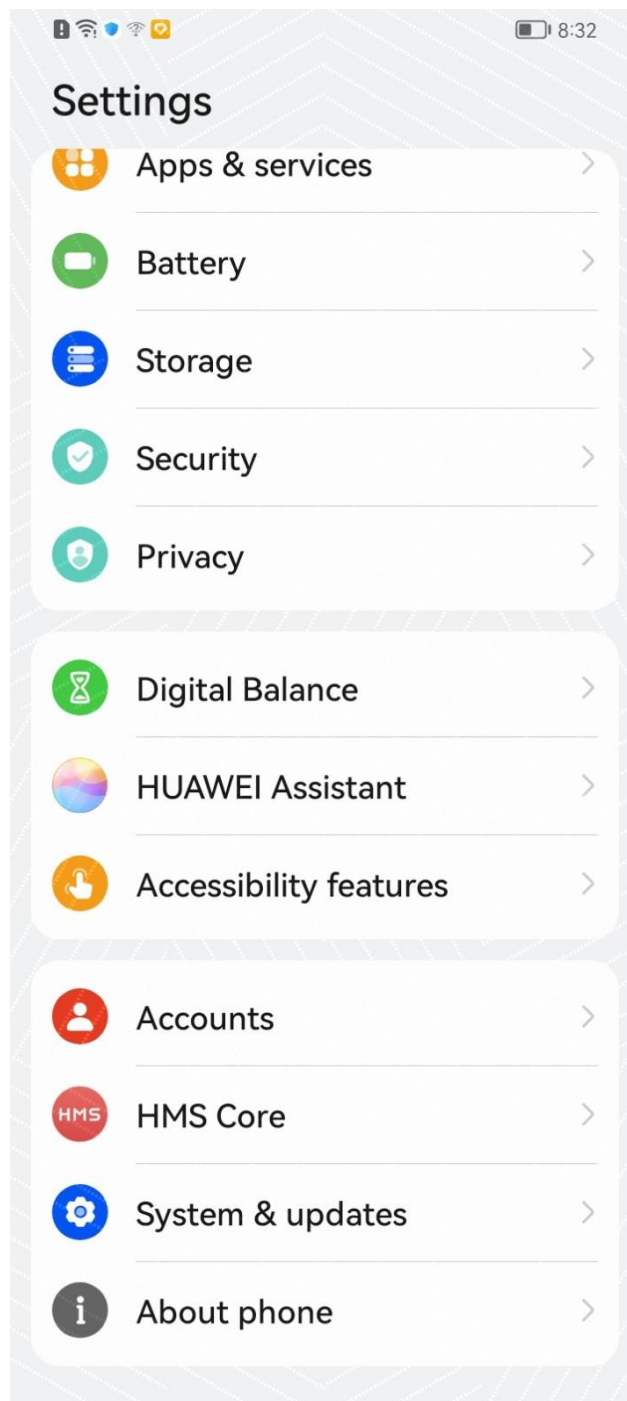

Label and Label Location:

← System & updates

Software update >

System navigation >

Language & input >

Date & time >

Phone Clone >

Backup & restore >

Reset >

Simple mode >

HUAWEI HiAI >

User experience improvement >

Regulatory information >

Looking for other settings?

[Accessibility](#)

FCC ID: 2ATEYMGA-LX3