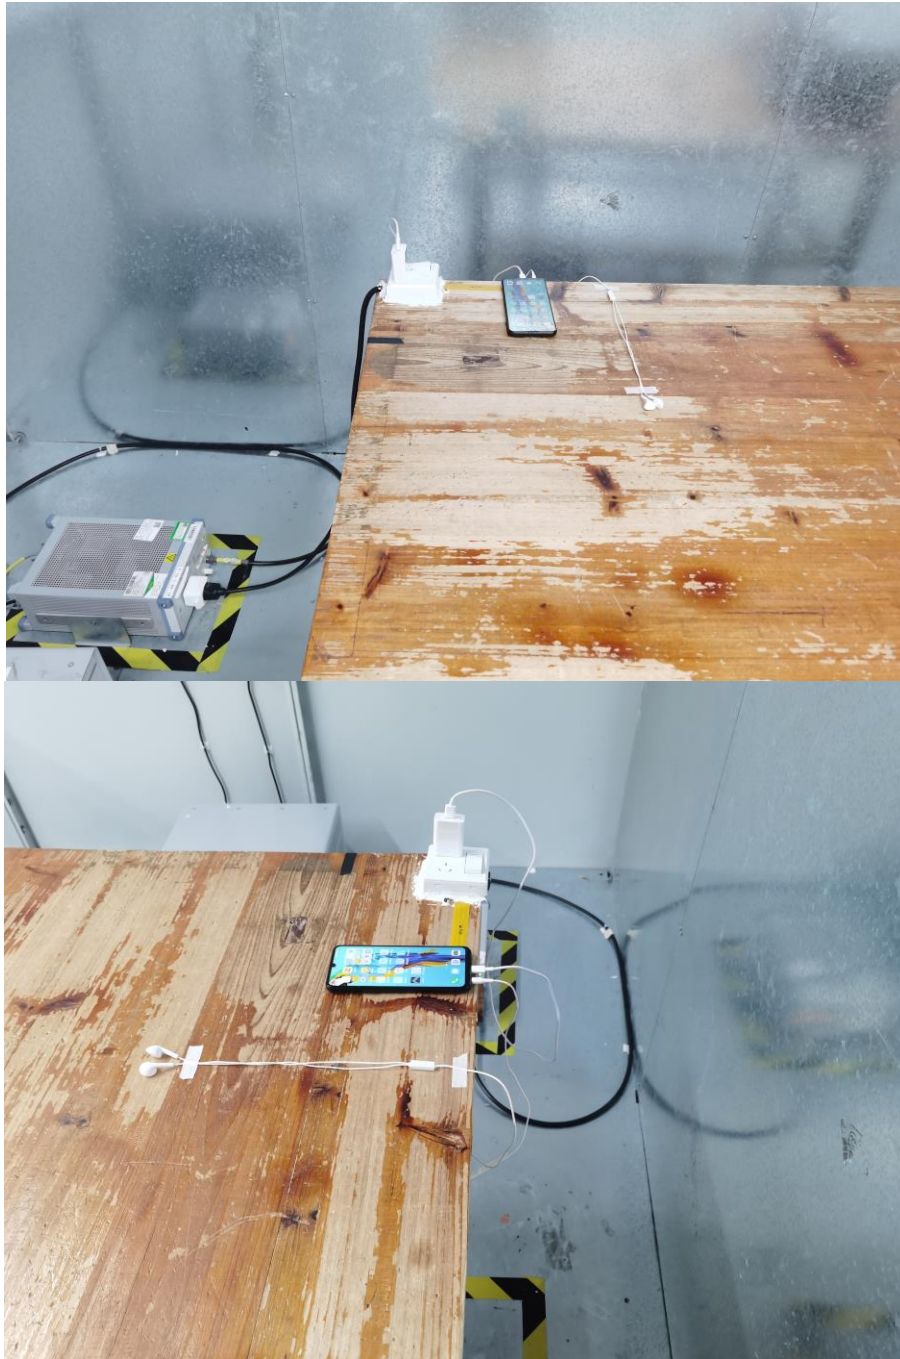

Photos of Test Setup

For 2/3/4G

1. Radiated Spurious Emissions

Radiated Spurious Emission (9K-30MHz)

Radiated Spurious Emission (30 MHz to 18 GHz)

Radiated Spurious Emission (above 18GHz)

For Wlan/BT

1. Radiated Spurious Emissions

Radiated Spurious Emission (9K-30MHz)

Radiated Spurious Emission (30MHz to 1GHz)

Radiated Spurious Emission (1GHz to 18GHz)

Radiated Spurious Emission (above 18GHz)

2. Conducted Emissions

END