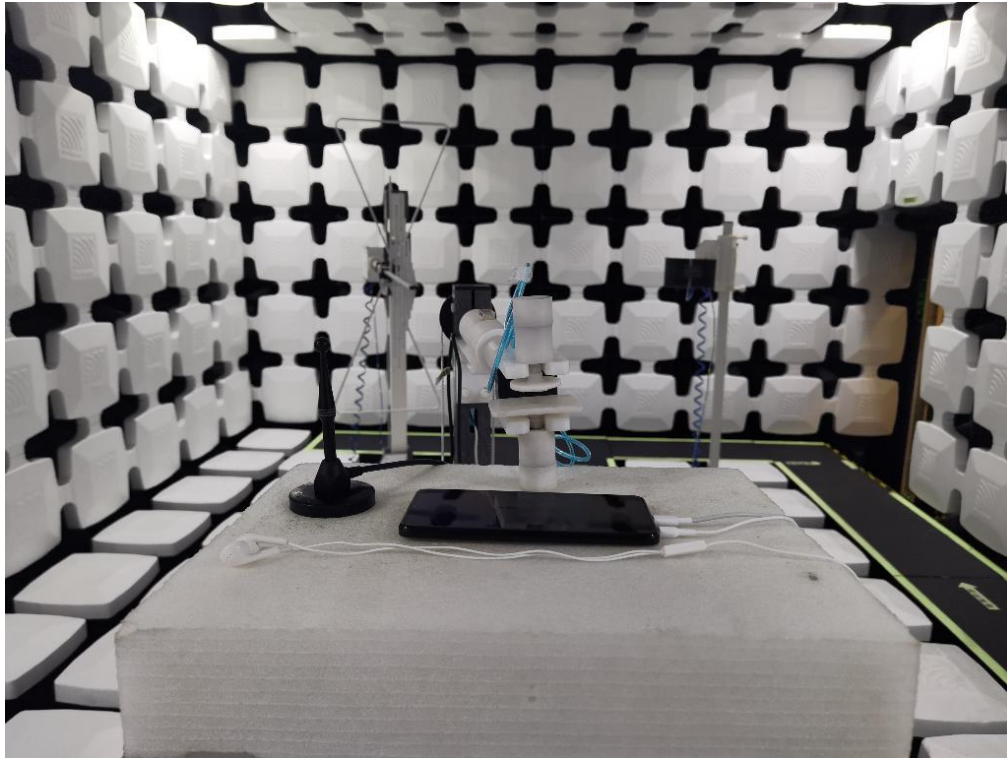

Photos of Test Setup

For 2/3/4G

1. Radiated Spurious Emissions

Radiated Spurious Emission (9K-30MHz)

Radiated Spurious Emission (30 MHz to 18 GHz)

Radiated Spurious Emission (above 18GHz)

For Wlan/BT

1. Radiated Spurious Emissions

Radiated Spurious Emission (9K-30MHz)

Radiated Spurious Emission (30MHz to 1GHz)

Radiated Spurious Emission (1GHz to 18GHz)

Radiated Spurious Emission (above 18GHz)

2. Conducted Emissions

END