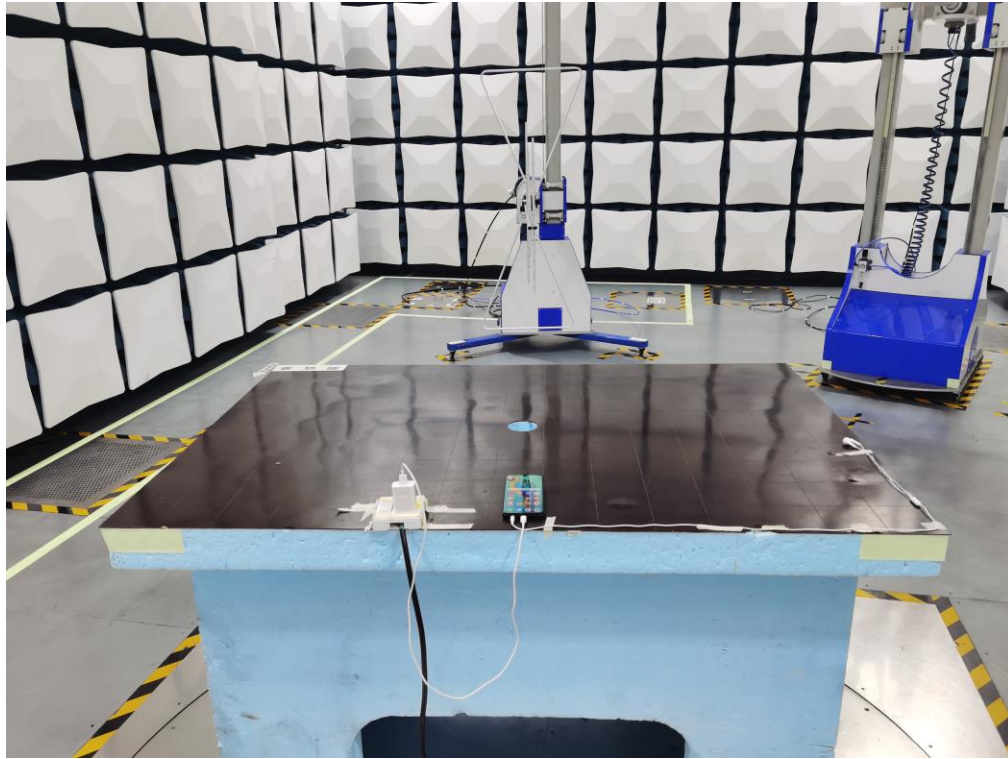

Photos of Test Setup

For 2/3/4G

1. Radiated Spurious Emissions

Radiated Spurious Emission (9K-30MHz)

Radiated Spurious Emission (30 MHz to 18 GHz)

Radiated Spurious Emission (above 18GHz)

For Wlan/BT

1. Radiated Spurious Emissions

Radiated Spurious Emission (9K-30MHz)

Radiated Spurious Emission (30MHz to 1GHz)

Radiated Spurious Emission (1GHz to 18GHz)

Radiated Spurious Emission (above 18GHz)

2. Conducted Emissions

END