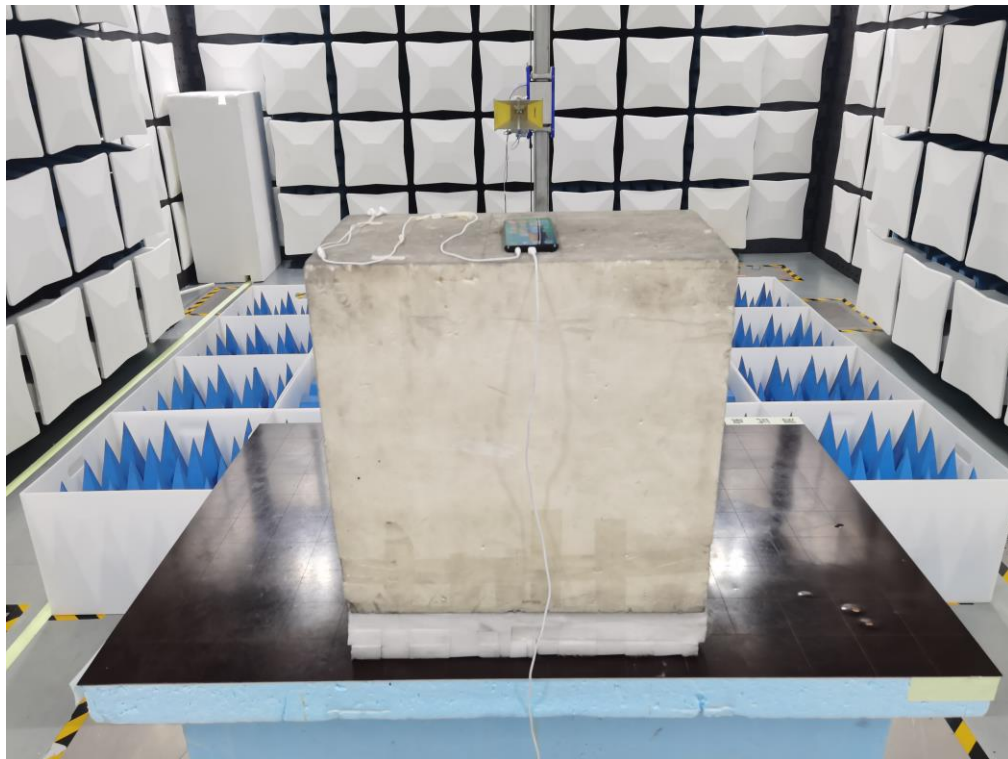

Photos of Test Setup

For 2/3/4G

1. Radiated Spurious Emissions

Radiated Spurious Emission (9K-30MHz)

Radiated Spurious Emission (30 MHz to 18 GHz)

Radiated Spurious Emission (above 18GHz)

For Wlan/BT

1. Radiated Spurious Emissions

Radiated Spurious Emission (9K-30MHz)

Radiated Spurious Emission (30MHz to 1GHz)

Radiated Spurious Emission (1GHz to 18GHz)

Radiated Spurious Emission (above 18GHz)

2. Conducted Emissions

END