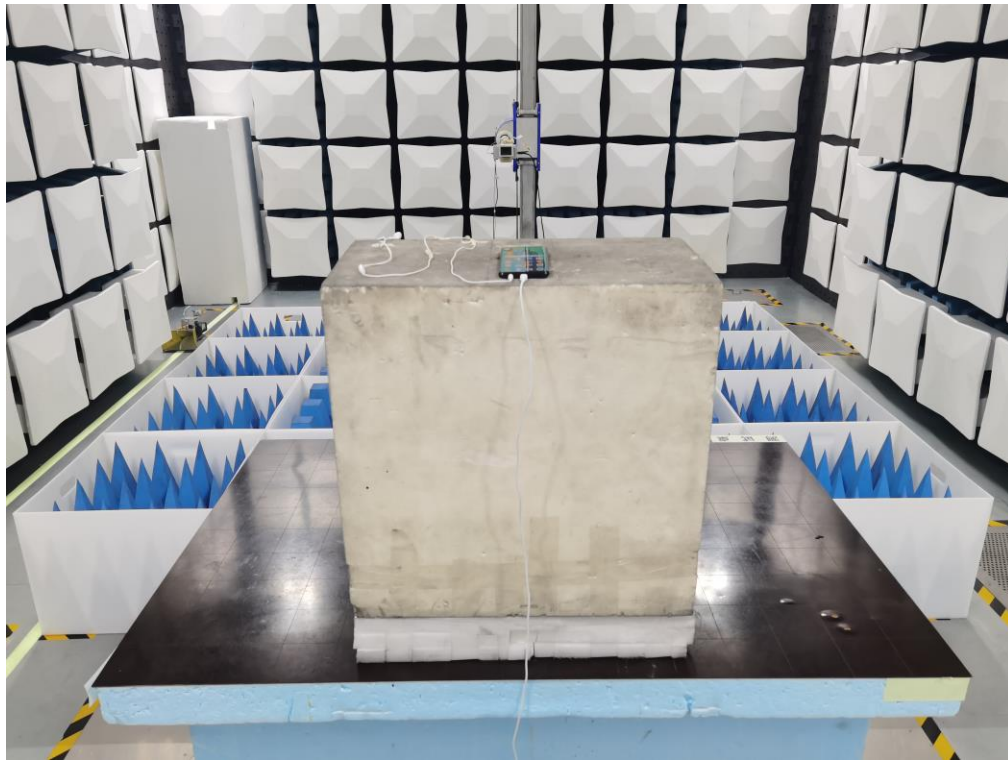

Photos of Test Setup

For 2/3/4G

1. Radiated Spurious Emissions

Radiated Spurious Emission (9K-30MHz)

Radiated Spurious Emission (30 MHz to 18 GHz)

Radiated Spurious Emission (above 18GHz)

For Wlan/BT

1. Radiated Spurious Emissions

Radiated Spurious Emission (9K-30MHz)

Radiated Spurious Emission (30MHz to 1GHz)

Radiated Spurious Emission (1GHz to 18GHz)

Radiated Spurious Emission (above 18GHz)

2. Conducted Emissions

END