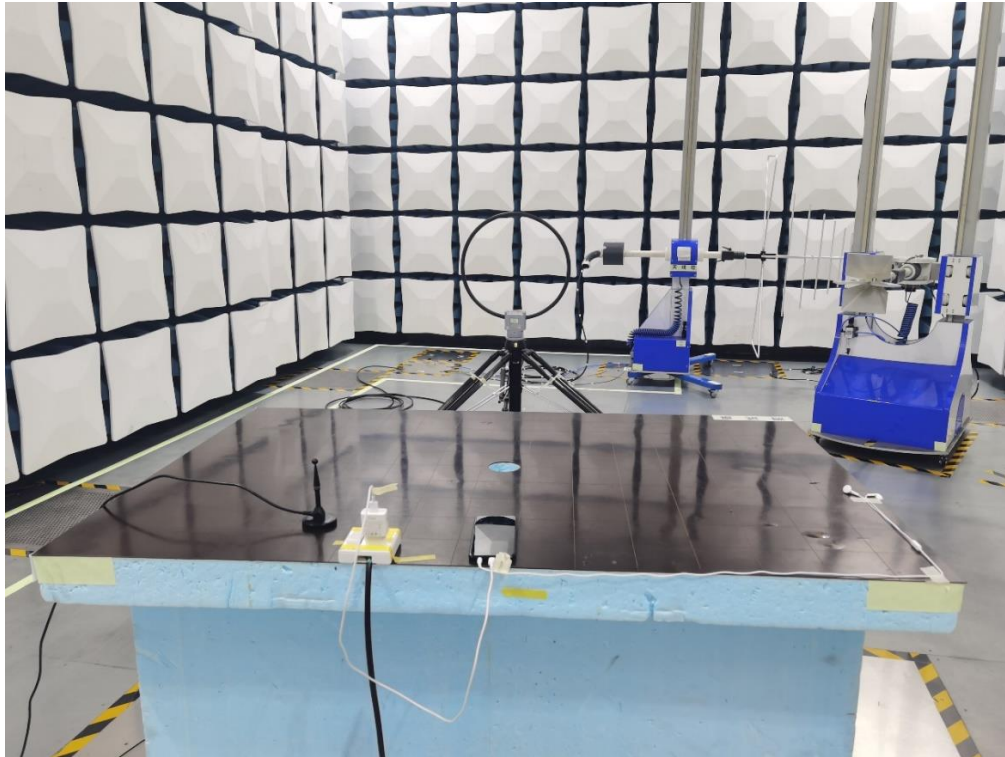

Photos of Test Setup

For 2/3/4G

1. Radiated Spurious Emissions

Radiated Spurious Emission (9K-30MHz)

Radiated Spurious Emission (30 MHz to 18 GHz)

Radiated Spurious Emission (above 18GHz)

For Wlan/BT

1. Radiated Spurious Emissions

Radiated Spurious Emission (9K-30MHz)

Radiated Spurious Emission (30MHz to 1GHz)

Radiated Spurious Emission (1GHz to 18GHz)

Radiated Spurious Emission (above 18GHz)

2. Conducted Emissions

END