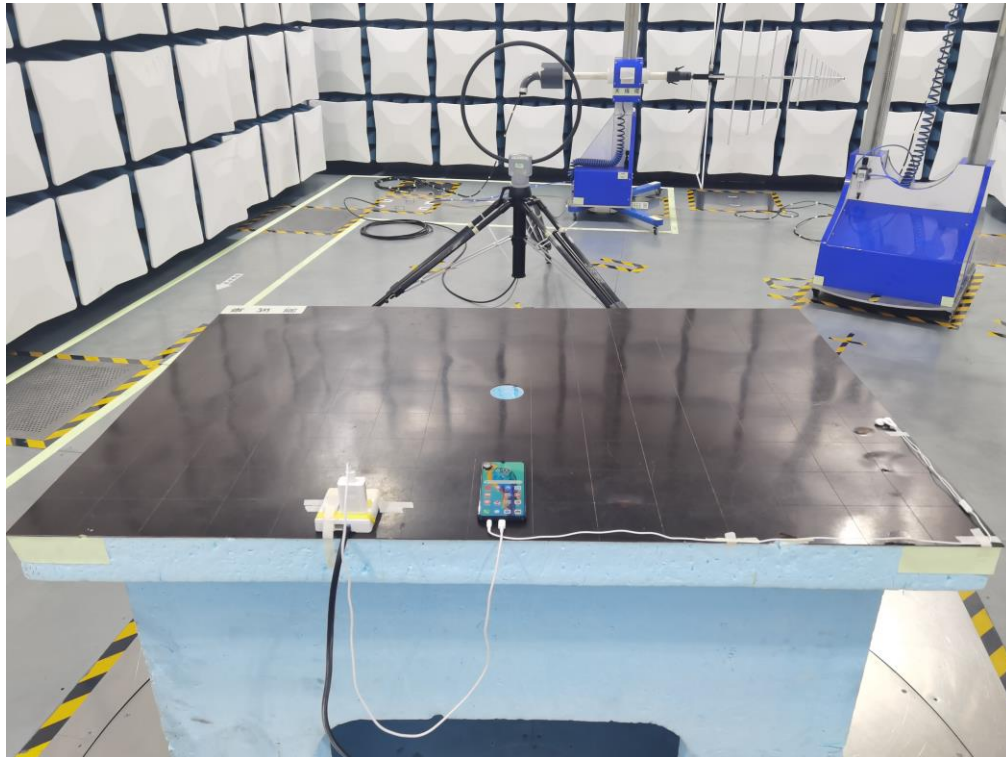

Photos of Test Setup

For 2/3/4G

1. Radiated Spurious Emissions

Radiated Spurious Emission (9K-30MHz)

Radiated Spurious Emission (30 MHz to 18 GHz)

Radiated Spurious Emission (above 18GHz)

For Wlan/BT

1. Radiated Spurious Emissions

Radiated Spurious Emission (9K-30MHz)

Radiated Spurious Emission (30MHz to 1GHz)

Radiated Spurious Emission (1GHz to 18GHz)

Radiated Spurious Emission (above 18GHz)

2. Conducted Emissions

END