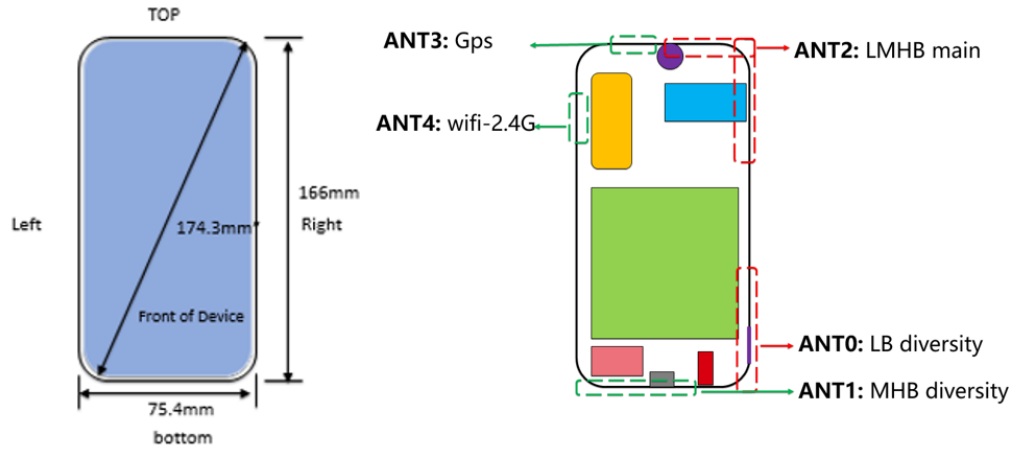

Appendix G. Antenna Location

TX Ant	Front side	Back side	Left side	Right side	Top side	Bottom side
Ant0	0mm	0mm	0mm	52mm	109mm	0mm
Ant1	0mm	0mm	35mm	0mm	160mm	0mm
Ant2	0mm	0mm	0mm	67mm	0mm	88mm
Ant4	0mm	0mm	58mm	0mm	32mm	107mm

Note: Ant0 and Ant1 only support receiving signal.