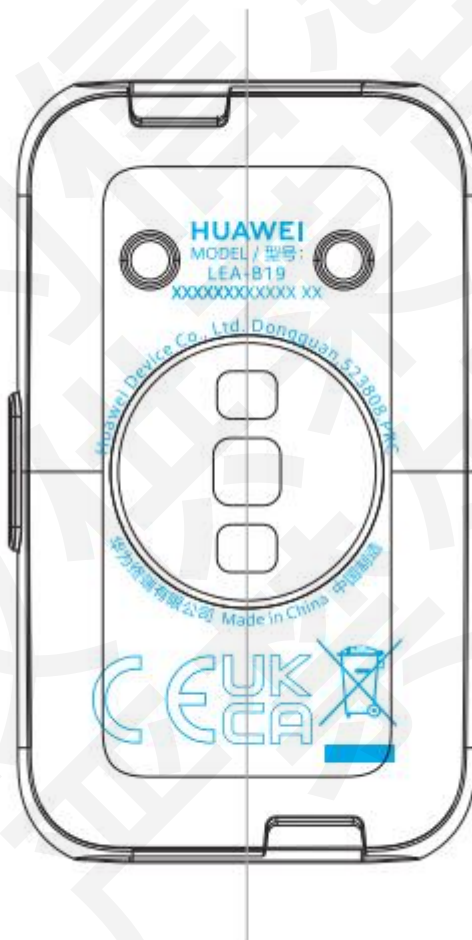

Label Location of LEA-B19, which located in E-label:

Label Location of LEA-B19, which located in bottom shelf and Strap slot location:

QSG:

Please go to **Settings > About > Regulatory Information** on the device to view the E-label screen.