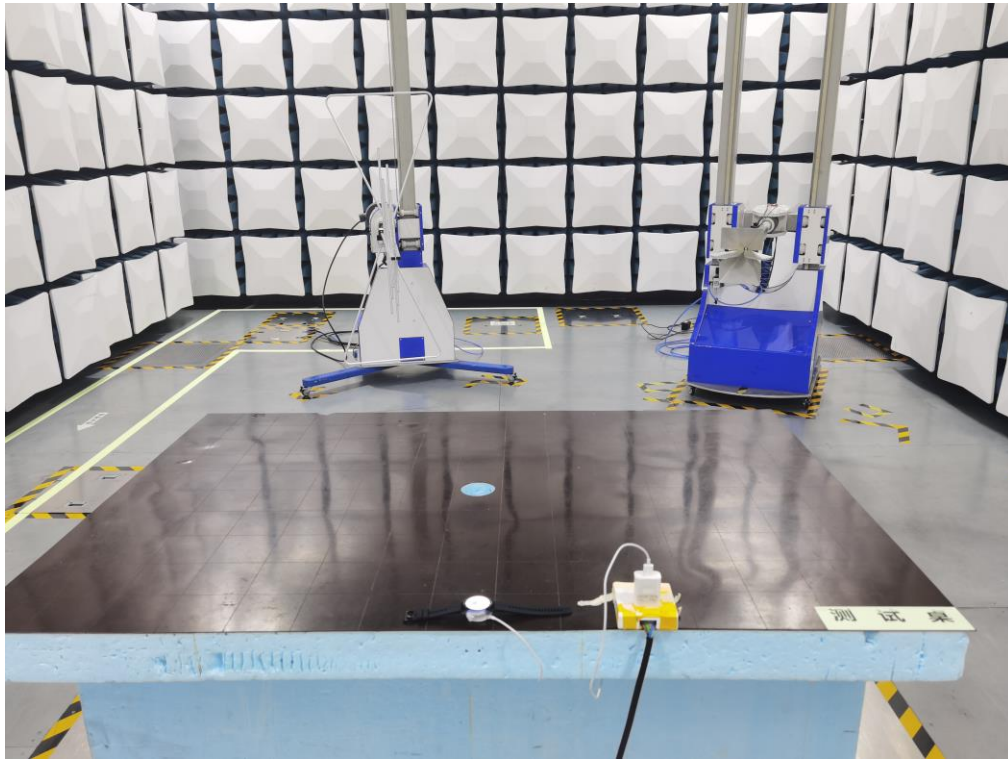

Photos of Test Setup

For Wlan/BT

1. Radiated Spurious Emissions

Radiated Spurious Emission (9K-30MHz)

Radiated Spurious Emission (30MHz to 1GHz)

Radiated Spurious Emission (1GHz to 18GHz)

Radiated Spurious Emission (above 18GHz)

Conducted Emissions

END