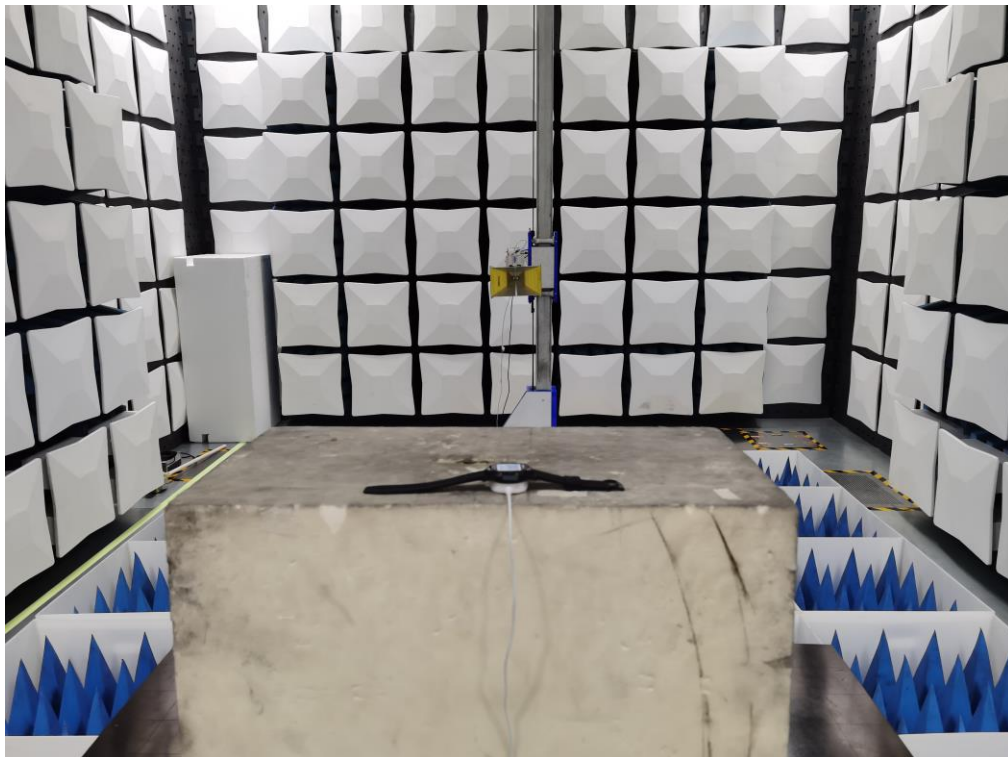

Photos of Test Setup

For Wlan/BT

1. Radiated Spurious Emissions

Radiated Spurious Emission (9K-30MHz)

Radiated Spurious Emission (30MHz to 1GHz)

Radiated Spurious Emission (1GHz to 18GHz)

Radiated Spurious Emission (above 18GHz)

Conducted Emissions

END