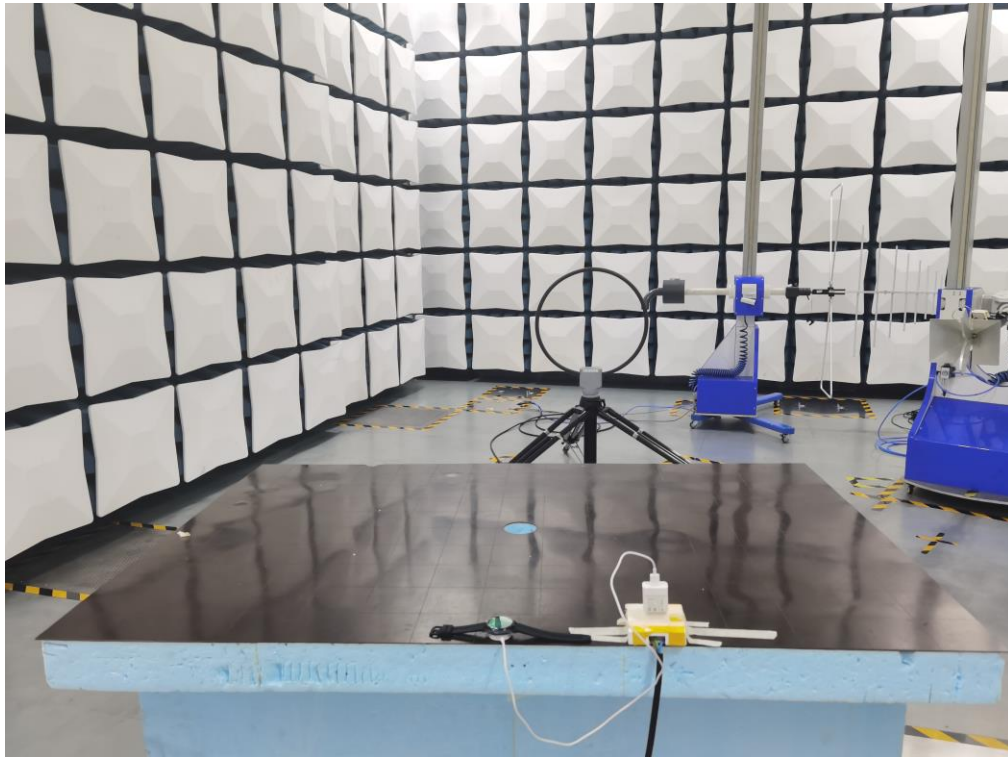

Photos of Test Setup

For Wlan/BT

1. Radiated Spurious Emissions

Radiated Spurious Emission (9K-30MHz)

Radiated Spurious Emission (30MHz to 1GHz)

Radiated Spurious Emission (1GHz to 18GHz)

Radiated Spurious Emission (above 18GHz)

Conducted Emissions

END