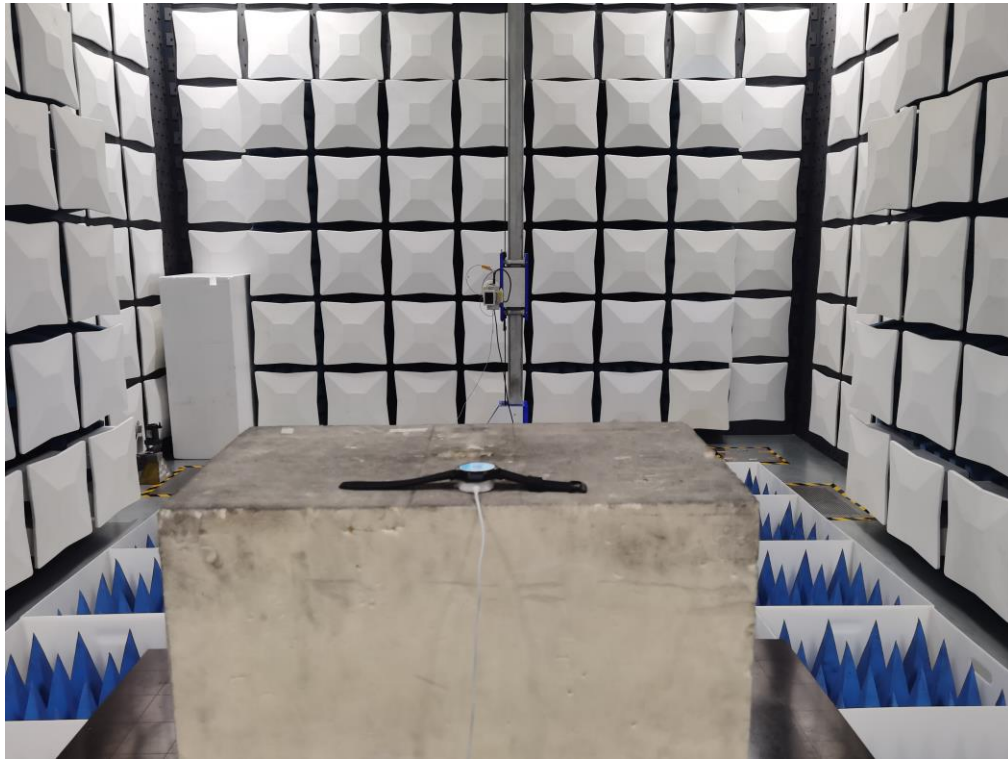

Photos of Test Setup

For Wlan/BT

1. Radiated Spurious Emissions

Radiated Spurious Emission (9K-30MHz)

Radiated Spurious Emission (30MHz to 1GHz)

Radiated Spurious Emission (1GHz to 18GHz)

Radiated Spurious Emission (above 18GHz)

Conducted Emissions

END