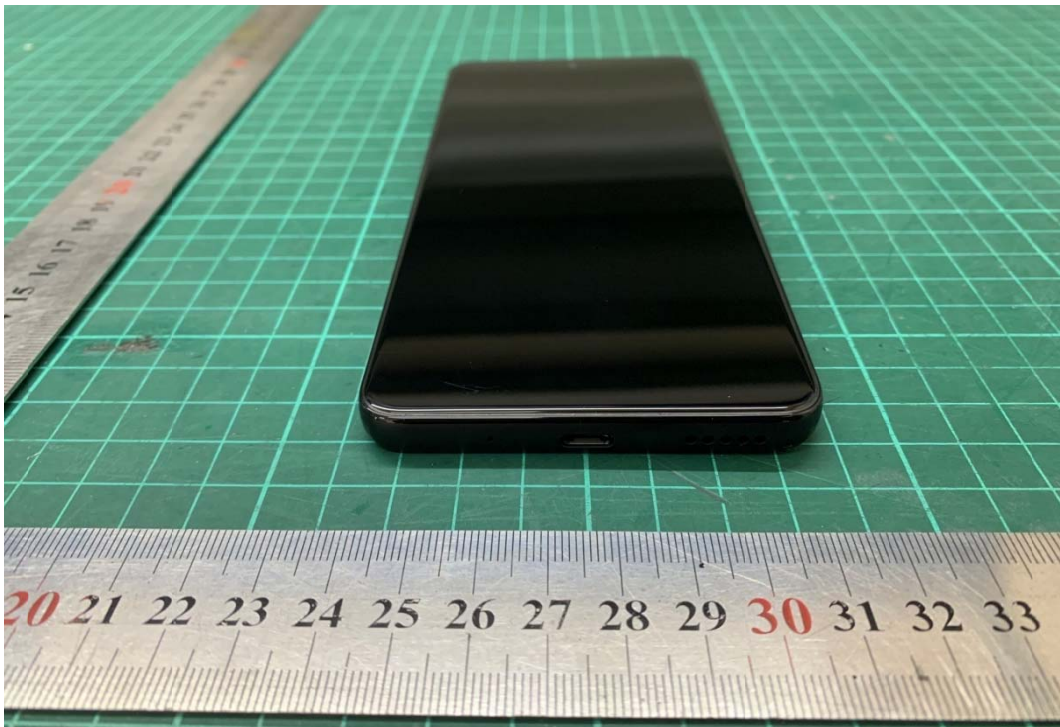

# EUT Appearance

a: EUT

b: Earphone

c: Adapter

d: USB Cable

e: Earphone, USB Type-C to 3.5mm Adapter Assembly  
Picture 1: Constituents of EUT