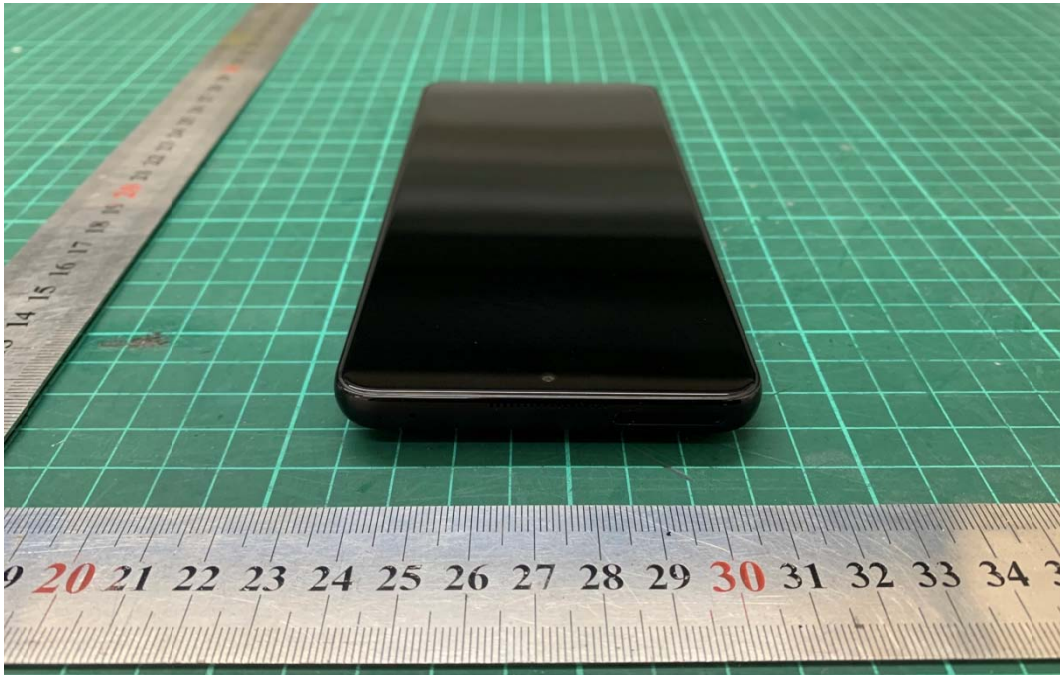

# EUT Appearance

a: EUT

b: Earphone

c: Adapter

d: USB Cable

e: Earphone, USB Type-C to 3.5mm Adapter Assembly  
Picture 1: Constituents of EUT