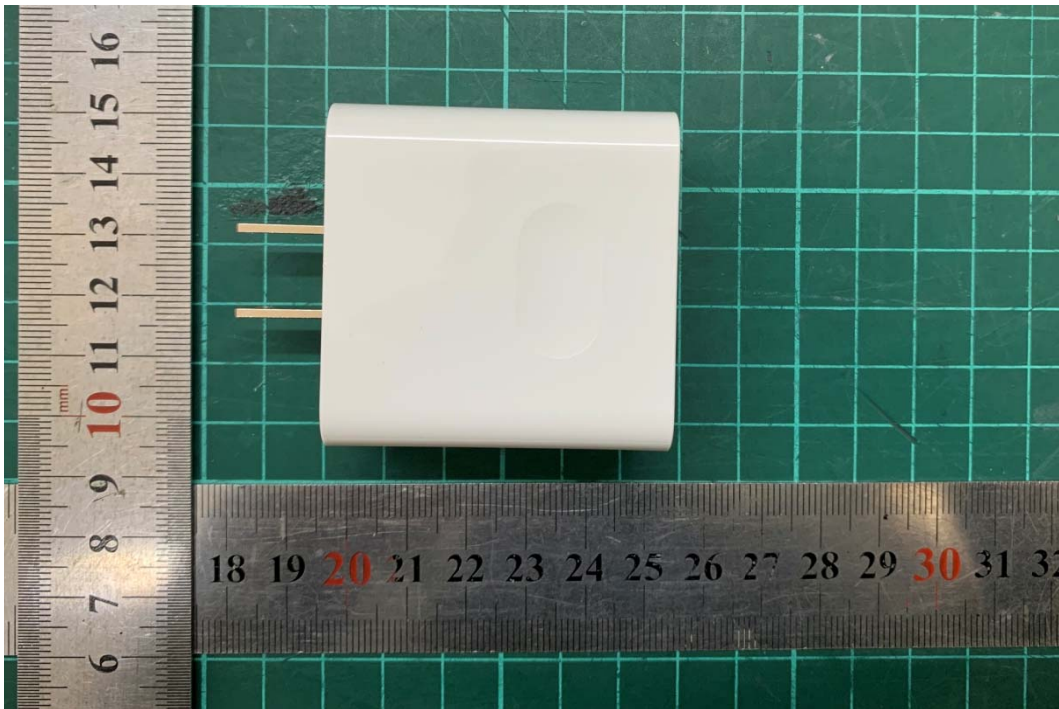

# EUT Appearance

a: EUT

b: Earphone

c: Adapter

d: USB Cable

e: Earphone, USB Type-C to 3.5mm Adapter Assembly  
Picture 1: Constituents of EUT