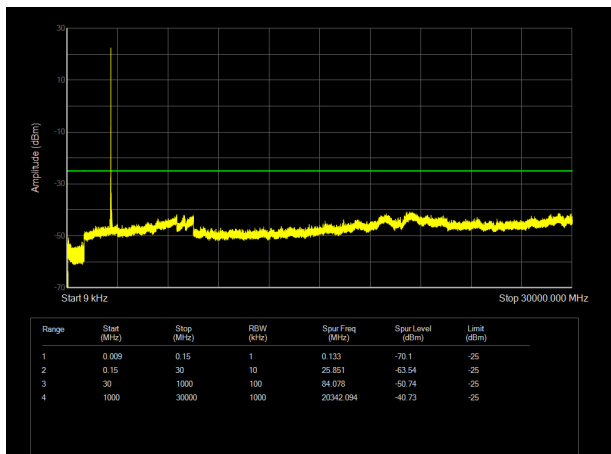

LTE Band 38 5MHz CH- Middle 9kHz~26.5GHz

LTE Band 38 10MHz CH- Middle 9kHz~26.5GHz

LTE Band 38 5MHz CH- High 9kHz~26.5GHz

LTE Band 38 10MHz CH-High 9kHz~26.5GHz

LTE Band 38 15MHz CH- Low 9kHz~26.5GHz

LTE Band 38 20MHz CH-Low 9kHz~26.5GHz

LTE Band 38 15MHz CH- Middle 9kHz~26.5GHz

LTE Band 38 20MHz CH- Middle 9kHz~26.5GHz

LTE Band 38 15MHz CH-High 9kHz~26.5GHz

LTE Band 38 20MHz CH- High 9kHz~26.5GHz

LTE Band 41 5MHz CH-Low 9kHz~30GHz

LTE Band 41 10MHz CH- Low 9kHz~30GHz

LTE Band 41 5MHz CH- Middle 9kHz~30GHz

LTE Band 41 10MHz CH- Middle 9kHz~30GHz

LTE Band 41 5MHz CH- High 9kHz~30GHz

LTE Band 41 10MHz CH-High 9kHz~30GHz

LTE Band 41 15MHz CH- Low 9kHz~30GHz

LTE Band 41 20MHz CH-Low 9kHz~30GHz