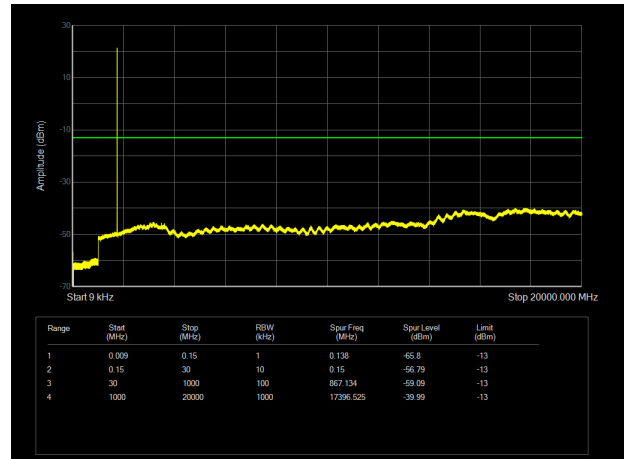

LTE Band 41 5MHz CH- Middle 9kHz~30GHz

LTE Band 41 10MHz CH- Middle 9kHz~30GHz

LTE Band 41 5MHz CH- High 9kHz~30GHz

LTE Band 41 10MHz CH-High 9kHz~30GHz

LTE Band 41 15MHz CH- Low 9kHz~30GHz

LTE Band 41 20MHz CH-Low 9kHz~30GHz

LTE Band 41 15MHz CH- Middle 9kHz~30GHz

LTE Band 41 20MHz CH- Middle 9kHz~30GHz

LTE Band 41 15MHz CH-High 9kHz~30GHz

LTE Band 41 20MHz CH- High 9kHz~30GHz

LTE Band 66 1.4MHz CH-Low 9kHz ~20GHz

LTE Band 66 3MHz CH-Low 9kHz ~20GHz

LTE Band 66 1.4MHz CH-Middle 9kHz ~20GHz

LTE Band 66 3MHz CH-Middle 9kHz ~20GHz

LTE Band 66 1.4MHz CH-High 9kHz ~20GHz

LTE Band 66 3MHz CH-High 9kHz ~20GHz