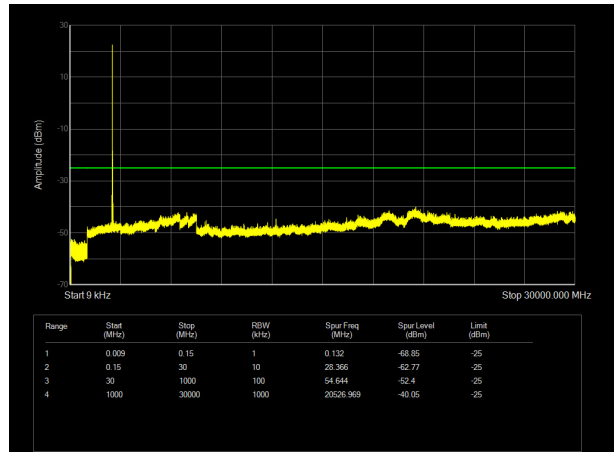

LTE Band 38 5MHz CH- Middle 9kHz~26.5GHz

LTE Band 38 10MHz CH- Middle 9kHz~26.5GHz

LTE Band 38 5MHz CH- High 9kHz~26.5GHz

LTE Band 38 10MHz CH-High 9kHz~26.5GHz

LTE Band 38 15MHz CH- Low 9kHz~26.5GHz

LTE Band 38 20MHz CH-Low 9kHz~26.5GHz

LTE Band 38 15MHz CH- Middle 9kHz~26.5GHz

LTE Band 38 20MHz CH- Middle 9kHz~26.5GHz

LTE Band 38 15MHz CH-High 9kHz~26.5GHz

LTE Band 38 20MHz CH- High 9kHz~26.5GHz

LTE Band 41 5MHz CH-Low 9kHz~30GHz

LTE Band 41 10MHz CH- Low 9kHz~30GHz

LTE Band 41 5MHz CH- Middle 9kHz~30GHz

LTE Band 41 10MHz CH- Middle 9kHz~30GHz

LTE Band 41 5MHz CH- High 9kHz~30GHz

LTE Band 41 10MHz CH-High 9kHz~30GHz

LTE Band 41 15MHz CH- Low 9kHz~30GHz

LTE Band 41 20MHz CH-Low 9kHz~30GHz