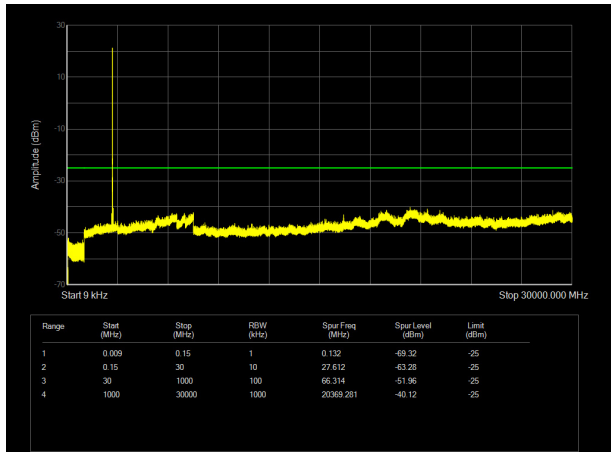

LTE Band 38 5MHz CH- Middle 9kHz~26.5GHz

LTE Band 38 10MHz CH- Middle 9kHz~26.5GHz

LTE Band 38 5MHz CH- High 9kHz~26.5GHz

LTE Band 38 10MHz CH-High 9kHz~26.5GHz

LTE Band 38 15MHz CH- Low 9kHz~26.5GHz

LTE Band 38 20MHz CH-Low 9kHz~26.5GHz

LTE Band 38 15MHz CH- Middle 9kHz~26.5GHz

LTE Band 38 20MHz CH- Middle 9kHz~26.5GHz

LTE Band 38 15MHz CH-High 9kHz~26.5GHz

LTE Band 38 20MHz CH- High 9kHz~26.5GHz

LTE Band 41 5MHz CH-Low 9kHz~30GHz

LTE Band 41 10MHz CH- Low 9kHz~30GHz

LTE Band 41 5MHz CH- Middle 9kHz~30GHz

LTE Band 41 10MHz CH- Middle 9kHz~30GHz

LTE Band 41 5MHz CH- High 9kHz~30GHz

LTE Band 41 10MHz CH-High 9kHz~30GHz

LTE Band 41 15MHz CH- Low 9kHz~30GHz

LTE Band 41 20MHz CH-Low 9kHz~30GHz