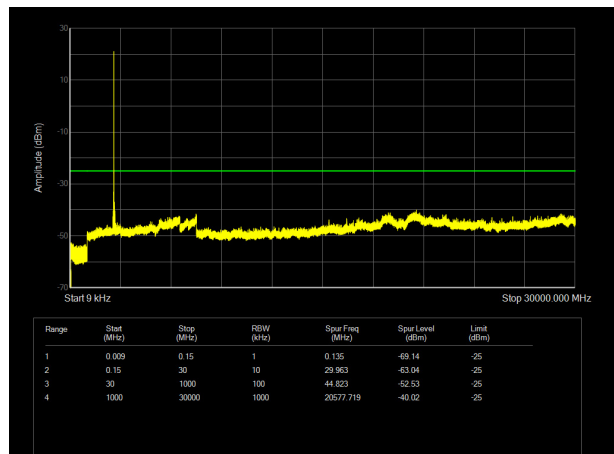

LTE Band 38 5MHz CH- Middle 9kHz~26.5GHz

LTE Band 38 10MHz CH- Middle 9kHz~26.5GHz

LTE Band 38 5MHz CH- High 9kHz~26.5GHz

LTE Band 38 10MHz CH-High 9kHz~26.5GHz

LTE Band 38 15MHz CH- Low 9kHz~26.5GHz

LTE Band 38 20MHz CH-Low 9kHz~26.5GHz

LTE Band 38 15MHz CH- Middle 9kHz~26.5GHz

LTE Band 38 20MHz CH- Middle 9kHz~26.5GHz

LTE Band 38 15MHz CH-High 9kHz~26.5GHz

LTE Band 38 20MHz CH- High 9kHz~26.5GHz

LTE Band 41 5MHz CH-Low 9kHz~30GHz

LTE Band 41 10MHz CH- Low 9kHz~30GHz

LTE Band 41 5MHz CH- Middle 9kHz~30GHz

LTE Band 41 10MHz CH- Middle 9kHz~30GHz

LTE Band 41 5MHz CH- High 9kHz~30GHz

LTE Band 41 10MHz CH-High 9kHz~30GHz

LTE Band 41 15MHz CH- Low 9kHz~30GHz

LTE Band 41 20MHz CH-Low 9kHz~30GHz