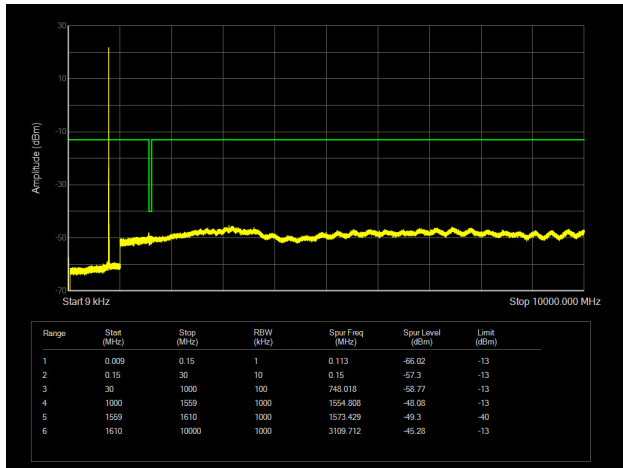

LTE Band 13 5MHz CH-Low 9kHz ~10GHz

LTE Band 13 5MHz CH-Middle 9kHz ~10GHz

LTE Band 13 10MHz CH-Middle 9kHz ~10GHz

LTE Band 13 5MHz CH-High 9kHz ~10GHz

LTE Band 17 5MHz CH-Low 9kHz ~10GHz

LTE Band 17 10MHz CH-Low 9kHz ~10GHz

LTE Band 17 5MHz CH-Middle 9kHz ~10GHz

LTE Band 17 10MHz CH-Middle 9kHz ~10GHz

LTE Band 17 5MHz CH-High 9kHz ~10GHz

LTE Band 17 10MHz CH-High 9kHz ~10GHz

LTE Band 38 5MHz CH-Low 9kHz~26.5GHz

LTE Band 38 10MHz CH- Low 9kHz~26.5GHz

LTE Band 38 5MHz CH- Middle 9kHz~26.5GHz

LTE Band 38 10MHz CH- Middle 9kHz~26.5GHz

LTE Band 38 5MHz CH- High 9kHz~26.5GHz

LTE Band 38 10MHz CH-High 9kHz~26.5GHz

LTE Band 38 15MHz CH- Low 9kHz~26.5GHz

LTE Band 38 20MHz CH-Low 9kHz~26.5GHz