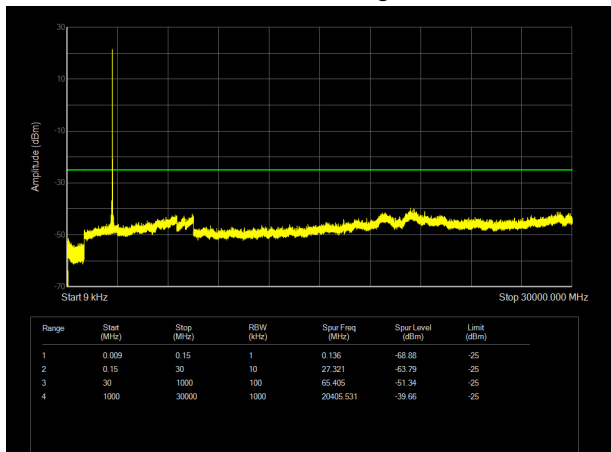

LTE Band 38 15MHz CH- Middle 9kHz~26.5GHz

LTE Band 38 20MHz CH- Middle 9kHz~26.5GHz

LTE Band 38 15MHz CH-High 9kHz~26.5GHz

LTE Band 38 20MHz CH- High 9kHz~26.5GHz

LTE Band 41 5MHz CH-Low 9kHz~30GHz

LTE Band 41 10MHz CH- Low 9kHz~30GHz

LTE Band 41 5MHz CH- Middle 9kHz~30GHz

LTE Band 41 10MHz CH- Middle 9kHz~30GHz

LTE Band 41 5MHz CH- High 9kHz~30GHz

LTE Band 41 10MHz CH-High 9kHz~30GHz

LTE Band 41 15MHz CH- Low 9kHz~30GHz

LTE Band 41 20MHz CH-Low 9kHz~30GHz

LTE Band 41 15MHz CH- Middle 9kHz~30GHz

LTE Band 41 20MHz CH- Middle 9kHz~30GHz

LTE Band 41 15MHz CH-High 9kHz~30GHz

LTE Band 41 20MHz CH- High 9kHz~30GHz

LTE Band 66 1.4MHz CH-Low 9kHz ~20GHz

LTE Band 66 3MHz CH-Low 9kHz ~20GHz