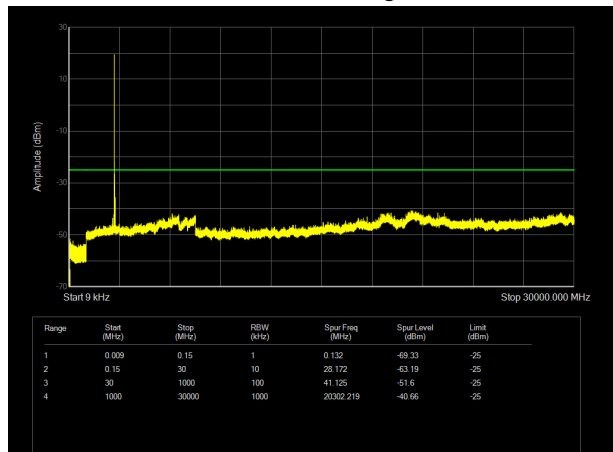

LTE Band 41 5MHz CH- Middle 9kHz~30GHz

LTE Band 41 10MHz CH- Middle 9kHz~30GHz

LTE Band 41 5MHz CH- High 9kHz~30GHz

LTE Band 41 10MHz CH-High 9kHz~30GHz

LTE Band 41 15MHz CH- Low 9kHz~30GHz

LTE Band 41 20MHz CH-Low 9kHz~30GHz

LTE Band 41 15MHz CH- Middle 9kHz~30GHz

LTE Band 41 20MHz CH- Middle 9kHz~30GHz

LTE Band 41 15MHz CH-High 9kHz~30GHz

LTE Band 41 20MHz CH- High 9kHz~30GHz

LTE Band 66 1.4MHz CH-Low 9kHz ~20GHz

LTE Band 66 3MHz CH-Low 9kHz ~20GHz

LTE Band 66 1.4MHz CH-Middle 9kHz ~20GHz

LTE Band 66 3MHz CH-Middle 9kHz ~20GHz

LTE Band 66 1.4MHz CH-High 9kHz ~20GHz

LTE Band 66 3MHz CH-High 9kHz ~20GHz