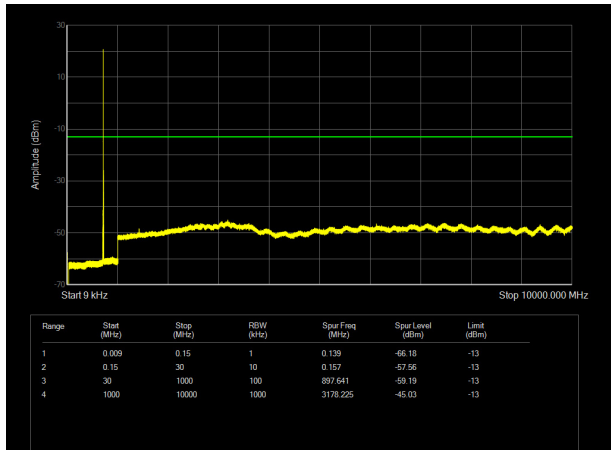

LTE Band 13 5MHz CH-Low 9kHz ~10GHz

LTE Band 13 5MHz CH-Middle 9kHz ~10GHz

LTE Band 13 10MHz CH-Middle 9kHz ~10GHz

LTE Band 13 5MHz CH-High 9kHz ~10GHz

LTE Band 17 5MHz CH-Low 9kHz ~10GHz

LTE Band 17 10MHz CH-Low 9kHz ~10GHz

LTE Band 17 5MHz CH-Middle 9kHz ~10GHz

LTE Band 17 10MHz CH-Middle 9kHz ~10GHz

LTE Band 17 5MHz CH-High 9kHz ~10GHz

LTE Band 17 10MHz CH-High 9kHz ~10GHz

LTE Band 38 5MHz CH-Low 9kHz~26.5GHz

LTE Band 38 10MHz CH- Low 9kHz~26.5GHz

LTE Band 38 5MHz CH- Middle 9kHz~26.5GHz

LTE Band 38 10MHz CH- Middle 9kHz~26.5GHz

LTE Band 38 5MHz CH- High 9kHz~26.5GHz

LTE Band 38 10MHz CH-High 9kHz~26.5GHz

LTE Band 38 15MHz CH- Low 9kHz~26.5GHz

LTE Band 38 20MHz CH-Low 9kHz~26.5GHz