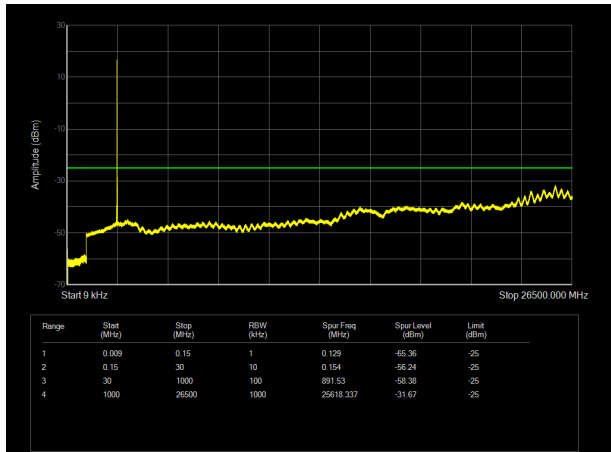

LTE Band 17 5MHz CH-Middle 9kHz ~10GHz

LTE Band 17 10MHz CH-Middle 9kHz ~10GHz

LTE Band 17 5MHz CH-High 9kHz ~10GHz

LTE Band 17 10MHz CH-High 9kHz ~10GHz

LTE Band 38 5MHz CH-Low 9kHz~26.5GHz

LTE Band 38 10MHz CH- Low 9kHz~26.5GHz

LTE Band 38 5MHz CH- Middle 9kHz~26.5GHz

LTE Band 38 10MHz CH- Middle 9kHz~26.5GHz

LTE Band 38 5MHz CH- High 9kHz~26.5GHz

LTE Band 38 10MHz CH-High 9kHz~26.5GHz

LTE Band 38 15MHz CH- Low 9kHz~26.5GHz

LTE Band 38 20MHz CH-Low 9kHz~26.5GHz

LTE Band 38 15MHz CH- Middle 9kHz~26.5GHz

LTE Band 38 20MHz CH- Middle 9kHz~26.5GHz

LTE Band 38 15MHz CH-High 9kHz~26.5GHz

LTE Band 38 20MHz CH- High 9kHz~26.5GHz

LTE Band 41 5MHz CH-Low 9kHz~30GHz

LTE Band 41 10MHz CH- Low 9kHz~30GHz