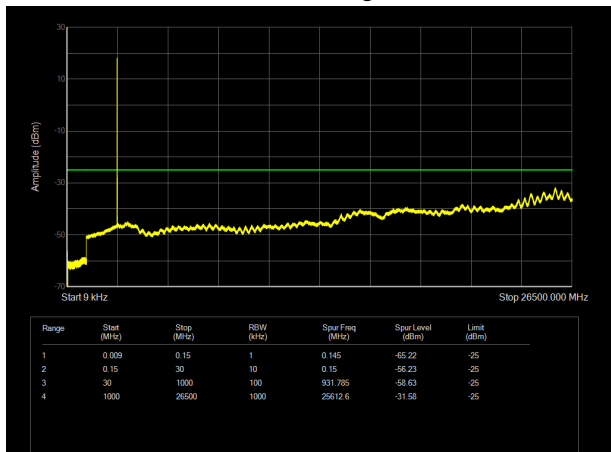

LTE Band 13 5MHz CH-Low 9kHz ~10GHz

LTE Band 13 5MHz CH-Middle 9kHz ~10GHz

LTE Band 13 10MHz CH-Middle 9kHz ~10GHz

LTE Band 13 5MHz CH-High 9kHz ~10GHz

LTE Band 17 5MHz CH-Low 9kHz ~10GHz

LTE Band 17 10MHz CH-Low 9kHz ~10GHz

LTE Band 17 5MHz CH-Middle 9kHz ~10GHz

LTE Band 17 10MHz CH-Middle 9kHz ~10GHz

LTE Band 17 5MHz CH-High 9kHz ~10GHz

LTE Band 17 10MHz CH-High 9kHz ~10GHz

LTE Band 38 5MHz CH-Low 9kHz~26.5GHz

LTE Band 38 10MHz CH- Low 9kHz~26.5GHz

LTE Band 38 5MHz CH- Middle 9kHz~26.5GHz

LTE Band 38 10MHz CH- Middle 9kHz~26.5GHz

LTE Band 38 5MHz CH- High 9kHz~26.5GHz

LTE Band 38 10MHz CH-High 9kHz~26.5GHz

LTE Band 38 15MHz CH- Low 9kHz~26.5GHz

LTE Band 38 20MHz CH-Low 9kHz~26.5GHz

LTE Band 38 15MHz CH- Middle 9kHz~26.5GHz

LTE Band 38 20MHz CH- Middle 9kHz~26.5GHz

LTE Band 38 15MHz CH-High 9kHz~26.5GHz

LTE Band 38 20MHz CH- High 9kHz~26.5GHz

LTE Band 41 5MHz CH-Low 9kHz~30GHz

LTE Band 41 10MHz CH- Low 9kHz~30GHz