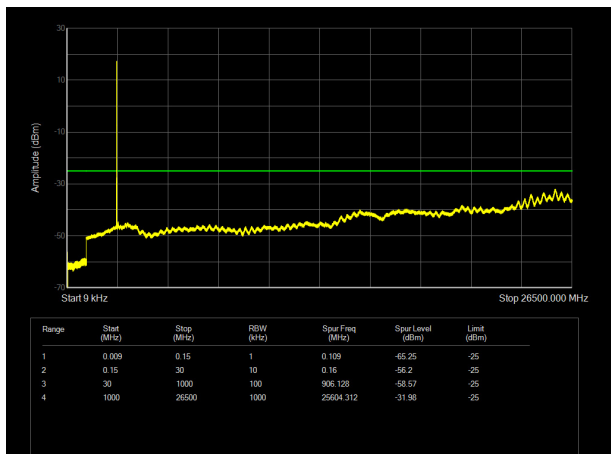

LTE Band 17 5MHz CH-Middle 9kHz ~10GHz

LTE Band 17 10MHz CH-Middle 9kHz ~10GHz

LTE Band 17 5MHz CH-High 9kHz ~10GHz

LTE Band 17 10MHz CH-High 9kHz ~10GHz

LTE Band 38 5MHz CH-Low 9kHz~26.5GHz

LTE Band 38 10MHz CH- Low 9kHz~26.5GHz

LTE Band 38 5MHz CH- Middle 9kHz~26.5GHz

LTE Band 38 10MHz CH- Middle 9kHz~26.5GHz

LTE Band 38 5MHz CH- High 9kHz~26.5GHz

LTE Band 38 10MHz CH-High 9kHz~26.5GHz

LTE Band 38 15MHz CH- Low 9kHz~26.5GHz

LTE Band 38 20MHz CH-Low 9kHz~26.5GHz

LTE Band 38 15MHz CH- Middle 9kHz~26.5GHz

LTE Band 38 20MHz CH- Middle 9kHz~26.5GHz

LTE Band 38 15MHz CH-High 9kHz~26.5GHz

LTE Band 38 20MHz CH- High 9kHz~26.5GHz

LTE Band 41 5MHz CH-Low 9kHz~30GHz

LTE Band 41 10MHz CH- Low 9kHz~30GHz