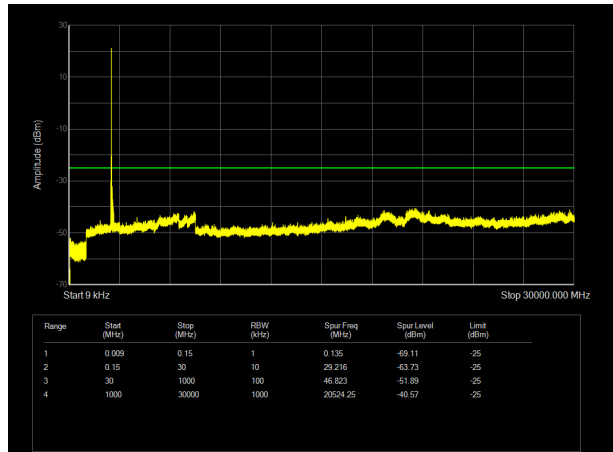

LTE Band 38 15MHz CH- Middle 9kHz~26.5GHz

LTE Band 38 20MHz CH- Middle 9kHz~26.5GHz

LTE Band 38 15MHz CH-High 9kHz~26.5GHz

LTE Band 38 20MHz CH- High 9kHz~26.5GHz

LTE Band 41 5MHz CH-Low 9kHz~30GHz

LTE Band 41 10MHz CH- Low 9kHz~30GHz

LTE Band 41 5MHz CH- Middle 9kHz~30GHz

LTE Band 41 10MHz CH- Middle 9kHz~30GHz

LTE Band 41 5MHz CH- High 9kHz~30GHz

LTE Band 41 10MHz CH-High 9kHz~30GHz

LTE Band 41 15MHz CH- Low 9kHz~30GHz

LTE Band 41 20MHz CH-Low 9kHz~30GHz

LTE Band 41 15MHz CH- Middle 9kHz~30GHz

LTE Band 41 20MHz CH- Middle 9kHz~30GHz

LTE Band 41 15MHz CH-High 9kHz~30GHz

LTE Band 41 20MHz CH- High 9kHz~30GHz

LTE Band 66 1.4MHz CH-Low 9kHz ~20GHz

LTE Band 66 3MHz CH-Low 9kHz ~20GHz