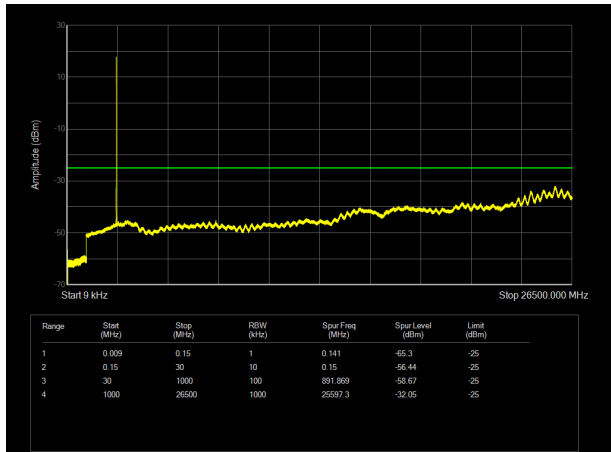

LTE Band 13 5MHz CH-Low 9kHz ~10GHz

LTE Band 13 5MHz CH-Middle 9kHz ~10GHz

LTE Band 13 10MHz CH-Middle 9kHz ~10GHz

LTE Band 13 5MHz CH-High 9kHz ~10GHz

LTE Band 17 5MHz CH-Low 9kHz ~10GHz

LTE Band 17 10MHz CH-Low 9kHz ~10GHz

LTE Band 17 5MHz CH-Middle 9kHz ~10GHz

LTE Band 17 10MHz CH-Middle 9kHz ~10GHz

LTE Band 17 5MHz CH-High 9kHz ~10GHz

LTE Band 17 10MHz CH-High 9kHz ~10GHz

LTE Band 38 5MHz CH-Low 9kHz~26.5GHz

LTE Band 38 10MHz CH- Low 9kHz~26.5GHz

LTE Band 38 5MHz CH- Middle 9kHz~26.5GHz

LTE Band 38 10MHz CH- Middle 9kHz~26.5GHz

LTE Band 38 5MHz CH- High 9kHz~26.5GHz

LTE Band 38 10MHz CH-High 9kHz~26.5GHz

LTE Band 38 15MHz CH- Low 9kHz~26.5GHz

LTE Band 38 20MHz CH-Low 9kHz~26.5GHz

LTE Band 38 15MHz CH- Middle 9kHz~26.5GHz

LTE Band 38 20MHz CH- Middle 9kHz~26.5GHz

LTE Band 38 15MHz CH-High 9kHz~26.5GHz

LTE Band 38 20MHz CH- High 9kHz~26.5GHz

LTE Band 41 5MHz CH-Low 9kHz~30GHz

LTE Band 41 10MHz CH- Low 9kHz~30GHz