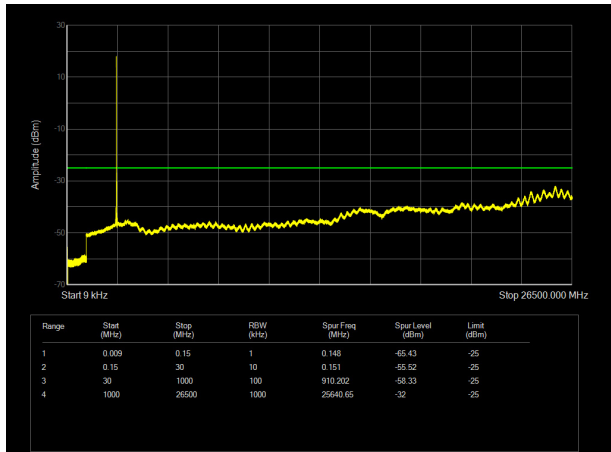

LTE Band 17 5MHz CH-Middle 9kHz ~10GHz

LTE Band 17 10MHz CH-Middle 9kHz ~10GHz

LTE Band 17 5MHz CH-High 9kHz ~10GHz

LTE Band 17 10MHz CH-High 9kHz ~10GHz

LTE Band 38 5MHz CH-Low 9kHz~26.5GHz

LTE Band 38 10MHz CH- Low 9kHz~26.5GHz

LTE Band 38 5MHz CH- Middle 9kHz~26.5GHz

LTE Band 38 10MHz CH- Middle 9kHz~26.5GHz

LTE Band 38 5MHz CH- High 9kHz~26.5GHz

LTE Band 38 10MHz CH-High 9kHz~26.5GHz

LTE Band 38 15MHz CH- Low 9kHz~26.5GHz

LTE Band 38 20MHz CH-Low 9kHz~26.5GHz

LTE Band 38 15MHz CH- Middle 9kHz~26.5GHz

LTE Band 38 20MHz CH- Middle 9kHz~26.5GHz

LTE Band 38 15MHz CH-High 9kHz~26.5GHz

LTE Band 38 20MHz CH- High 9kHz~26.5GHz

LTE Band 41 5MHz CH-Low 9kHz~30GHz

LTE Band 41 10MHz CH- Low 9kHz~30GHz