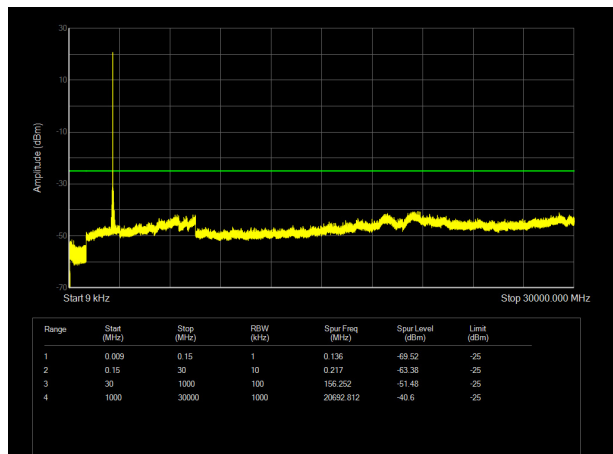

LTE Band 38 15MHz CH- Middle 9kHz~26.5GHz

LTE Band 38 20MHz CH- Middle 9kHz~26.5GHz

LTE Band 38 15MHz CH-High 9kHz~26.5GHz

LTE Band 38 20MHz CH- High 9kHz~26.5GHz

LTE Band 41 5MHz CH-Low 9kHz~30GHz

LTE Band 41 10MHz CH- Low 9kHz~30GHz

LTE Band 41 5MHz CH- Middle 9kHz~30GHz

LTE Band 41 10MHz CH- Middle 9kHz~30GHz

LTE Band 41 5MHz CH- High 9kHz~30GHz

LTE Band 41 10MHz CH-High 9kHz~30GHz

LTE Band 41 15MHz CH- Low 9kHz~30GHz

LTE Band 41 20MHz CH-Low 9kHz~30GHz

LTE Band 41 15MHz CH- Middle 9kHz~30GHz

LTE Band 41 20MHz CH- Middle 9kHz~30GHz

LTE Band 41 15MHz CH-High 9kHz~30GHz

LTE Band 41 20MHz CH- High 9kHz~30GHz

LTE Band 66 1.4MHz CH-Low 9kHz ~20GHz

LTE Band 66 3MHz CH-Low 9kHz ~20GHz