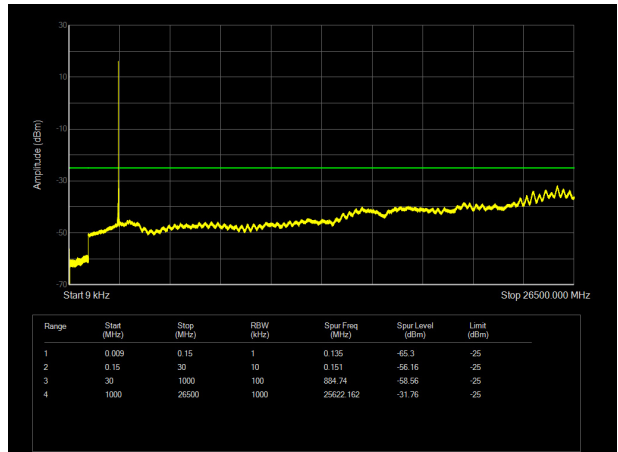

LTE Band 17 5MHz CH-Middle 9kHz ~10GHz

LTE Band 17 10MHz CH-Middle 9kHz ~10GHz

LTE Band 17 5MHz CH-High 9kHz ~10GHz

LTE Band 17 10MHz CH-High 9kHz ~10GHz

LTE Band 38 5MHz CH-Low 9kHz~26.5GHz

LTE Band 38 10MHz CH- Low 9kHz~26.5GHz

LTE Band 38 5MHz CH- Middle 9kHz~26.5GHz

LTE Band 38 10MHz CH- Middle 9kHz~26.5GHz

LTE Band 38 5MHz CH- High 9kHz~26.5GHz

LTE Band 38 10MHz CH-High 9kHz~26.5GHz

LTE Band 38 15MHz CH- Low 9kHz~26.5GHz

LTE Band 38 20MHz CH-Low 9kHz~26.5GHz

LTE Band 38 15MHz CH- Middle 9kHz~26.5GHz

LTE Band 38 20MHz CH- Middle 9kHz~26.5GHz

LTE Band 38 15MHz CH-High 9kHz~26.5GHz

LTE Band 38 20MHz CH- High 9kHz~26.5GHz

LTE Band 41 5MHz CH-Low 9kHz~30GHz

LTE Band 41 10MHz CH- Low 9kHz~30GHz