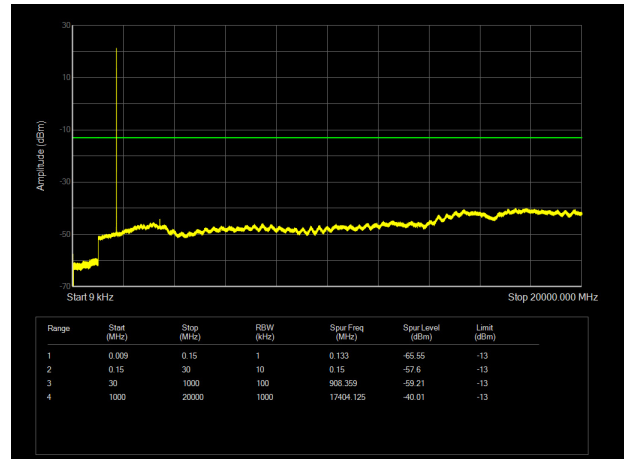

LTE Band 41 5MHz CH- Middle 9kHz~30GHz

LTE Band 41 10MHz CH- Middle 9kHz~30GHz

LTE Band 41 5MHz CH- High 9kHz~30GHz

LTE Band 41 10MHz CH-High 9kHz~30GHz

LTE Band 41 15MHz CH- Low 9kHz~30GHz

LTE Band 41 20MHz CH-Low 9kHz~30GHz

LTE Band 41 15MHz CH- Middle 9kHz~30GHz

LTE Band 41 20MHz CH- Middle 9kHz~30GHz

LTE Band 41 15MHz CH-High 9kHz~30GHz

LTE Band 41 20MHz CH- High 9kHz~30GHz

LTE Band 66 1.4MHz CH-Low 9kHz ~20GHz

LTE Band 66 3MHz CH-Low 9kHz ~20GHz

LTE Band 66 1.4MHz CH-Middle 9kHz ~20GHz

LTE Band 66 3MHz CH-Middle 9kHz ~20GHz

LTE Band 66 1.4MHz CH-High 9kHz ~20GHz

LTE Band 66 3MHz CH-High 9kHz ~20GHz