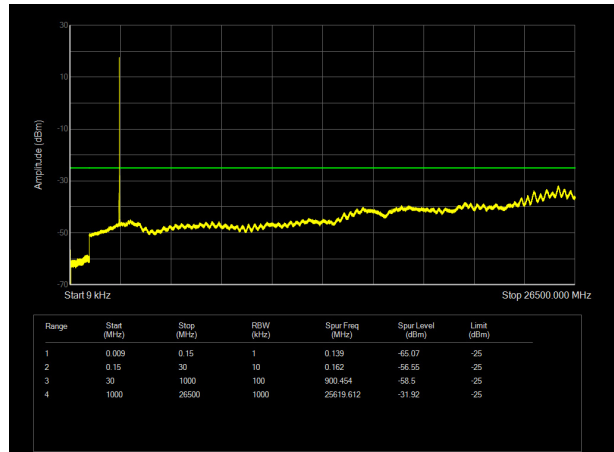

LTE Band 13 5MHz CH-Low 9kHz ~10GHz

LTE Band 13 5MHz CH-Middle 9kHz ~10GHz

LTE Band 13 10MHz CH-Middle 9kHz ~10GHz

LTE Band 13 5MHz CH-High 9kHz ~10GHz

LTE Band 17 5MHz CH-Low 9kHz ~10GHz

LTE Band 17 10MHz CH-Low 9kHz ~10GHz

LTE Band 17 5MHz CH-Middle 9kHz ~10GHz

LTE Band 17 10MHz CH-Middle 9kHz ~10GHz

LTE Band 17 5MHz CH-High 9kHz ~10GHz

LTE Band 17 10MHz CH-High 9kHz ~10GHz

LTE Band 38 5MHz CH-Low 9kHz~26.5GHz

LTE Band 38 10MHz CH- Low 9kHz~26.5GHz

LTE Band 38 5MHz CH- Middle 9kHz~26.5GHz

LTE Band 38 10MHz CH- Middle 9kHz~26.5GHz

LTE Band 38 5MHz CH- High 9kHz~26.5GHz

LTE Band 38 10MHz CH-High 9kHz~26.5GHz

LTE Band 38 15MHz CH- Low 9kHz~26.5GHz

LTE Band 38 20MHz CH-Low 9kHz~26.5GHz

LTE Band 38 15MHz CH- Middle 9kHz~26.5GHz

LTE Band 38 20MHz CH- Middle 9kHz~26.5GHz

LTE Band 38 15MHz CH-High 9kHz~26.5GHz

LTE Band 38 20MHz CH- High 9kHz~26.5GHz

LTE Band 41 5MHz CH-Low 9kHz~30GHz

LTE Band 41 10MHz CH- Low 9kHz~30GHz