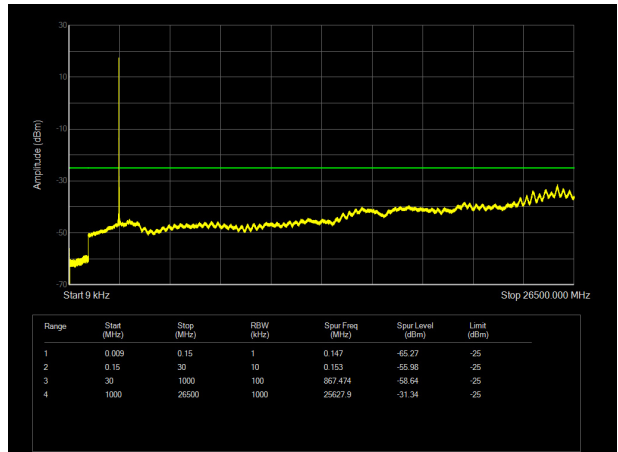

LTE Band 38 5MHz CH- Middle 9kHz~26.5GHz

LTE Band 38 10MHz CH- Middle 9kHz~26.5GHz

LTE Band 38 5MHz CH- High 9kHz~26.5GHz

LTE Band 38 10MHz CH-High 9kHz~26.5GHz

LTE Band 38 15MHz CH- Low 9kHz~26.5GHz

LTE Band 38 20MHz CH-Low 9kHz~26.5GHz

LTE Band 38 15MHz CH- Middle 9kHz~26.5GHz

LTE Band 38 20MHz CH- Middle 9kHz~26.5GHz

LTE Band 38 15MHz CH-High 9kHz~26.5GHz

LTE Band 38 20MHz CH- High 9kHz~26.5GHz

LTE Band 41 5MHz CH-Low 9kHz~30GHz

LTE Band 41 10MHz CH- Low 9kHz~30GHz

LTE Band 41 5MHz CH- Middle 9kHz~30GHz

LTE Band 41 10MHz CH- Middle 9kHz~30GHz

LTE Band 41 5MHz CH- High 9kHz~30GHz

LTE Band 41 10MHz CH-High 9kHz~30GHz

LTE Band 41 15MHz CH- Low 9kHz~30GHz

LTE Band 41 20MHz CH-Low 9kHz~30GHz