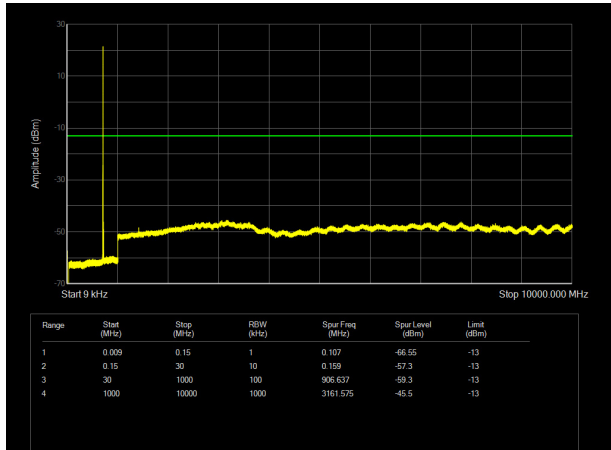

LTE Band 13 5MHz CH-Low 9kHz ~10GHz

LTE Band 13 5MHz CH-Middle 9kHz ~10GHz

LTE Band 13 10MHz CH-Middle 9kHz ~10GHz

LTE Band 13 5MHz CH-High 9kHz ~10GHz

LTE Band 17 5MHz CH-Low 9kHz ~10GHz

LTE Band 17 10MHz CH-Low 9kHz ~10GHz

LTE Band 17 5MHz CH-Middle 9kHz ~10GHz

LTE Band 17 10MHz CH-Middle 9kHz ~10GHz

LTE Band 17 5MHz CH-High 9kHz ~10GHz

LTE Band 17 10MHz CH-High 9kHz ~10GHz

LTE Band 38 5MHz CH-Low 9kHz~26.5GHz

LTE Band 38 10MHz CH- Low 9kHz~26.5GHz

LTE Band 38 5MHz CH- Middle 9kHz~26.5GHz

LTE Band 38 10MHz CH- Middle 9kHz~26.5GHz

LTE Band 38 5MHz CH- High 9kHz~26.5GHz

LTE Band 38 10MHz CH-High 9kHz~26.5GHz

LTE Band 38 15MHz CH- Low 9kHz~26.5GHz

LTE Band 38 20MHz CH-Low 9kHz~26.5GHz