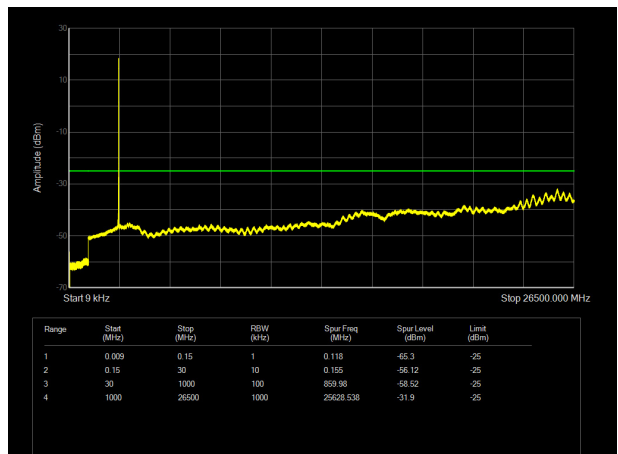

LTE Band 17 5MHz CH-Middle 9kHz ~10GHz

LTE Band 17 10MHz CH-Middle 9kHz ~10GHz

LTE Band 17 5MHz CH-High 9kHz ~10GHz

LTE Band 17 10MHz CH-High 9kHz ~10GHz

LTE Band 38 5MHz CH-Low 9kHz~26.5GHz

LTE Band 38 10MHz CH- Low 9kHz~26.5GHz

LTE Band 38 5MHz CH- Middle 9kHz~26.5GHz

LTE Band 38 10MHz CH- Middle 9kHz~26.5GHz

LTE Band 38 5MHz CH- High 9kHz~26.5GHz

LTE Band 38 10MHz CH-High 9kHz~26.5GHz

LTE Band 38 15MHz CH- Low 9kHz~26.5GHz

LTE Band 38 20MHz CH-Low 9kHz~26.5GHz

LTE Band 38 15MHz CH- Middle 9kHz~26.5GHz

LTE Band 38 20MHz CH- Middle 9kHz~26.5GHz

LTE Band 38 15MHz CH-High 9kHz~26.5GHz

LTE Band 38 20MHz CH- High 9kHz~26.5GHz

LTE Band 41 5MHz CH-Low 9kHz~30GHz

LTE Band 41 10MHz CH- Low 9kHz~30GHz