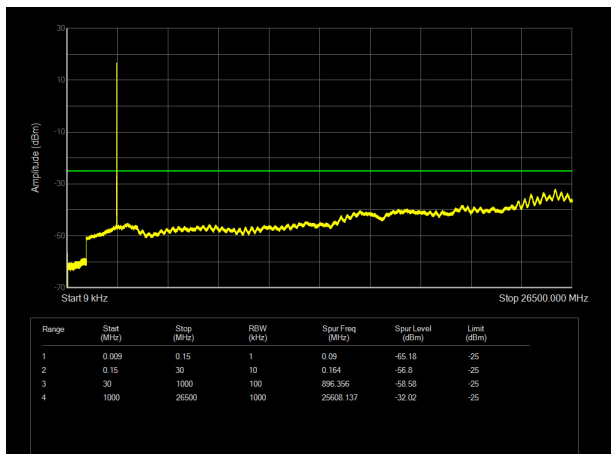

LTE Band 13 5MHz CH-Low 9kHz ~10GHz

LTE Band 13 5MHz CH-Middle 9kHz ~10GHz

LTE Band 13 10MHz CH-Middle 9kHz ~10GHz

LTE Band 13 5MHz CH-High 9kHz ~10GHz

LTE Band 17 5MHz CH-Low 9kHz ~10GHz

LTE Band 17 10MHz CH-Low 9kHz ~10GHz

LTE Band 17 5MHz CH-Middle 9kHz ~10GHz

LTE Band 17 10MHz CH-Middle 9kHz ~10GHz

LTE Band 17 5MHz CH-High 9kHz ~10GHz

LTE Band 17 10MHz CH-High 9kHz ~10GHz

LTE Band 38 5MHz CH-Low 9kHz~26.5GHz

LTE Band 38 10MHz CH- Low 9kHz~26.5GHz

LTE Band 38 5MHz CH- Middle 9kHz~26.5GHz

LTE Band 38 10MHz CH- Middle 9kHz~26.5GHz

LTE Band 38 5MHz CH- High 9kHz~26.5GHz

LTE Band 38 10MHz CH-High 9kHz~26.5GHz

LTE Band 38 15MHz CH- Low 9kHz~26.5GHz

LTE Band 38 20MHz CH-Low 9kHz~26.5GHz

LTE Band 38 15MHz CH- Middle 9kHz~26.5GHz

LTE Band 38 20MHz CH- Middle 9kHz~26.5GHz

LTE Band 38 15MHz CH-High 9kHz~26.5GHz

LTE Band 38 20MHz CH- High 9kHz~26.5GHz

LTE Band 41 5MHz CH-Low 9kHz~30GHz

LTE Band 41 10MHz CH- Low 9kHz~30GHz