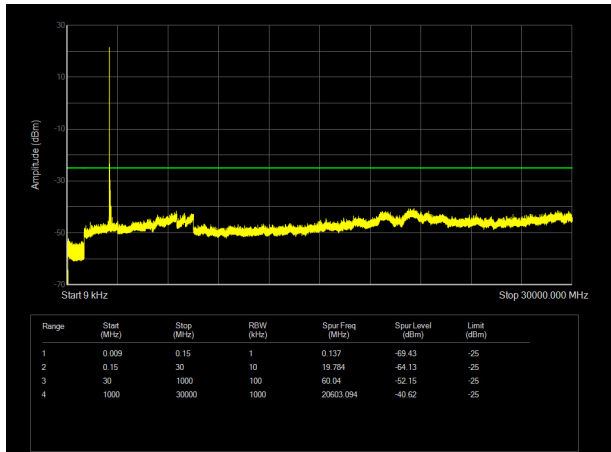

LTE Band 38 15MHz CH- Middle 9kHz~26.5GHz

LTE Band 38 20MHz CH- Middle 9kHz~26.5GHz

LTE Band 38 15MHz CH-High 9kHz~26.5GHz

LTE Band 38 20MHz CH- High 9kHz~26.5GHz

LTE Band 41 5MHz CH-Low 9kHz~30GHz

LTE Band 41 10MHz CH- Low 9kHz~30GHz

LTE Band 41 5MHz CH- Middle 9kHz~30GHz

LTE Band 41 10MHz CH- Middle 9kHz~30GHz

LTE Band 41 5MHz CH- High 9kHz~30GHz

LTE Band 41 10MHz CH-High 9kHz~30GHz

LTE Band 41 15MHz CH- Low 9kHz~30GHz

LTE Band 41 20MHz CH-Low 9kHz~30GHz

LTE Band 41 15MHz CH- Middle 9kHz~30GHz

LTE Band 41 20MHz CH- Middle 9kHz~30GHz

LTE Band 41 15MHz CH-High 9kHz~30GHz

LTE Band 41 20MHz CH- High 9kHz~30GHz

LTE Band 66 1.4MHz CH-Low 9kHz ~20GHz

LTE Band 66 3MHz CH-Low 9kHz ~20GHz