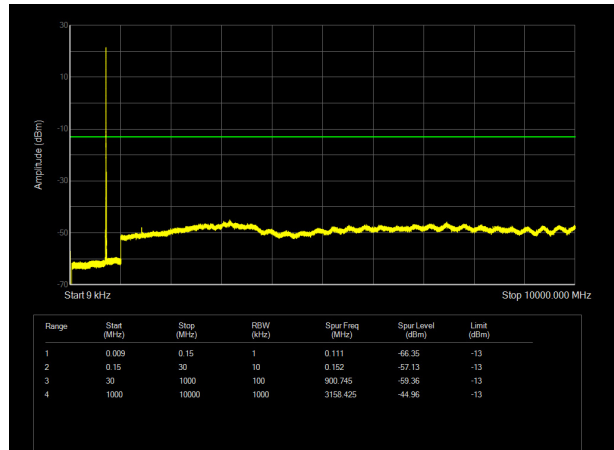

LTE Band 13 5MHz CH-Low 9kHz ~10GHz

LTE Band 13 5MHz CH-Middle 9kHz ~10GHz

LTE Band 13 10MHz CH-Middle 9kHz ~10GHz

LTE Band 13 5MHz CH-High 9kHz ~10GHz

LTE Band 17 5MHz CH-Low 9kHz ~10GHz

LTE Band 17 10MHz CH-Low 9kHz ~10GHz

LTE Band 17 5MHz CH-Middle 9kHz ~10GHz

LTE Band 17 10MHz CH-Middle 9kHz ~10GHz

LTE Band 17 5MHz CH-High 9kHz ~10GHz

LTE Band 17 10MHz CH-High 9kHz ~10GHz

LTE Band 38 5MHz CH-Low 9kHz~26.5GHz

LTE Band 38 10MHz CH- Low 9kHz~26.5GHz

LTE Band 38 5MHz CH- Middle 9kHz~26.5GHz

LTE Band 38 10MHz CH- Middle 9kHz~26.5GHz

LTE Band 38 5MHz CH- High 9kHz~26.5GHz

LTE Band 38 10MHz CH-High 9kHz~26.5GHz

LTE Band 38 15MHz CH- Low 9kHz~26.5GHz

LTE Band 38 20MHz CH-Low 9kHz~26.5GHz

LTE Band 38 15MHz CH- Middle 9kHz~26.5GHz

LTE Band 38 20MHz CH- Middle 9kHz~26.5GHz

LTE Band 38 15MHz CH-High 9kHz~26.5GHz

LTE Band 38 20MHz CH- High 9kHz~26.5GHz

LTE Band 41 5MHz CH-Low 9kHz~30GHz

LTE Band 41 10MHz CH- Low 9kHz~30GHz