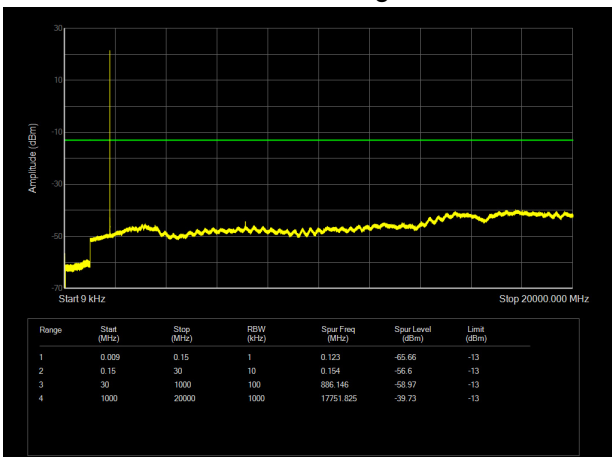

LTE Band 41 5MHz CH- Middle 9kHz~30GHz

LTE Band 41 10MHz CH- Middle 9kHz~30GHz

LTE Band 41 5MHz CH- High 9kHz~30GHz

LTE Band 41 10MHz CH-High 9kHz~30GHz

LTE Band 41 15MHz CH- Low 9kHz~30GHz

LTE Band 41 20MHz CH-Low 9kHz~30GHz

LTE Band 41 15MHz CH- Middle 9kHz~30GHz

LTE Band 41 20MHz CH- Middle 9kHz~30GHz

LTE Band 41 15MHz CH-High 9kHz~30GHz

LTE Band 41 20MHz CH- High 9kHz~30GHz

LTE Band 66 1.4MHz CH-Low 9kHz ~20GHz

LTE Band 66 3MHz CH-Low 9kHz ~20GHz

LTE Band 66 1.4MHz CH-Middle 9kHz ~20GHz

LTE Band 66 3MHz CH-Middle 9kHz ~20GHz

LTE Band 66 1.4MHz CH-High 9kHz ~20GHz

LTE Band 66 3MHz CH-High 9kHz ~20GHz