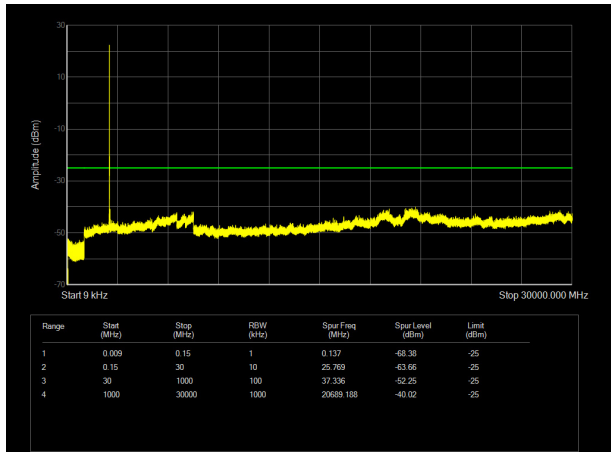

LTE Band 38 5MHz CH- Middle 9kHz~26.5GHz

LTE Band 38 10MHz CH- Middle 9kHz~26.5GHz

LTE Band 38 5MHz CH- High 9kHz~26.5GHz

LTE Band 38 10MHz CH-High 9kHz~26.5GHz

LTE Band 38 15MHz CH- Low 9kHz~26.5GHz

LTE Band 38 20MHz CH-Low 9kHz~26.5GHz

LTE Band 38 15MHz CH- Middle 9kHz~26.5GHz

LTE Band 38 20MHz CH- Middle 9kHz~26.5GHz

LTE Band 38 15MHz CH-High 9kHz~26.5GHz

LTE Band 38 20MHz CH- High 9kHz~26.5GHz

LTE Band 41 5MHz CH-Low 9kHz~30GHz

LTE Band 41 10MHz CH- Low 9kHz~30GHz

LTE Band 41 5MHz CH- Middle 9kHz~30GHz

LTE Band 41 10MHz CH- Middle 9kHz~30GHz

LTE Band 41 5MHz CH- High 9kHz~30GHz

LTE Band 41 10MHz CH-High 9kHz~30GHz

LTE Band 41 15MHz CH- Low 9kHz~30GHz

LTE Band 41 20MHz CH-Low 9kHz~30GHz