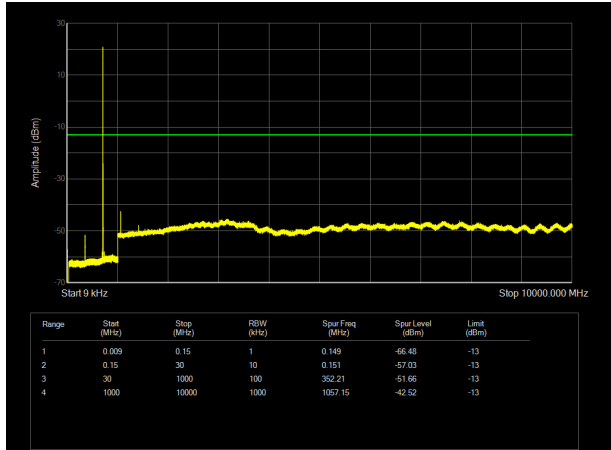

LTE Band 13 5MHz CH-Low 9kHz ~10GHz

LTE Band 13 5MHz CH-Middle 9kHz ~10GHz

LTE Band 13 10MHz CH-Middle 9kHz ~10GHz

LTE Band 13 5MHz CH-High 9kHz ~10GHz

LTE Band 17 5MHz CH-Low 9kHz ~10GHz

LTE Band 17 10MHz CH-Low 9kHz ~10GHz

LTE Band 17 5MHz CH-Middle 9kHz ~10GHz

LTE Band 17 10MHz CH-Middle 9kHz ~10GHz

LTE Band 17 5MHz CH-High 9kHz ~10GHz

LTE Band 17 10MHz CH-High 9kHz ~10GHz

LTE Band 38 5MHz CH-Low 9kHz~26.5GHz

LTE Band 38 10MHz CH- Low 9kHz~26.5GHz

LTE Band 38 5MHz CH- Middle 9kHz~26.5GHz

LTE Band 38 10MHz CH- Middle 9kHz~26.5GHz

LTE Band 38 5MHz CH- High 9kHz~26.5GHz

LTE Band 38 10MHz CH-High 9kHz~26.5GHz

LTE Band 38 15MHz CH- Low 9kHz~26.5GHz

LTE Band 38 20MHz CH-Low 9kHz~26.5GHz