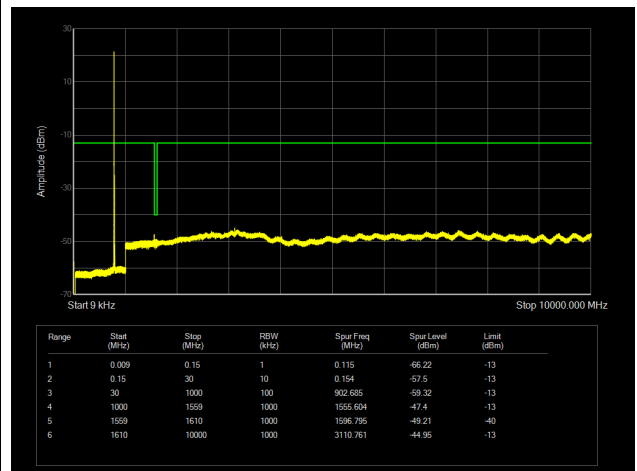

LTE Band 13 5MHz CH-Low 9kHz ~10GHz

LTE Band 13 5MHz CH-Middle 9kHz ~10GHz

LTE Band 13 10MHz CH-Middle 9kHz ~10GHz

LTE Band 13 5MHz CH-High 9kHz ~10GHz

LTE Band 17 5MHz CH-Low 9kHz ~10GHz

LTE Band 17 10MHz CH-Low 9kHz ~10GHz

LTE Band 17 5MHz CH-Middle 9kHz ~10GHz

LTE Band 17 10MHz CH-Middle 9kHz ~10GHz

LTE Band 17 5MHz CH-High 9kHz ~10GHz

LTE Band 17 10MHz CH-High 9kHz ~10GHz

LTE Band 38 5MHz CH-Low 9kHz~26.5GHz

LTE Band 38 10MHz CH- Low 9kHz~26.5GHz

LTE Band 38 5MHz CH- Middle 9kHz~26.5GHz

LTE Band 38 10MHz CH- Middle 9kHz~26.5GHz

LTE Band 38 5MHz CH- High 9kHz~26.5GHz

LTE Band 38 10MHz CH-High 9kHz~26.5GHz

LTE Band 38 15MHz CH- Low 9kHz~26.5GHz

LTE Band 38 20MHz CH-Low 9kHz~26.5GHz