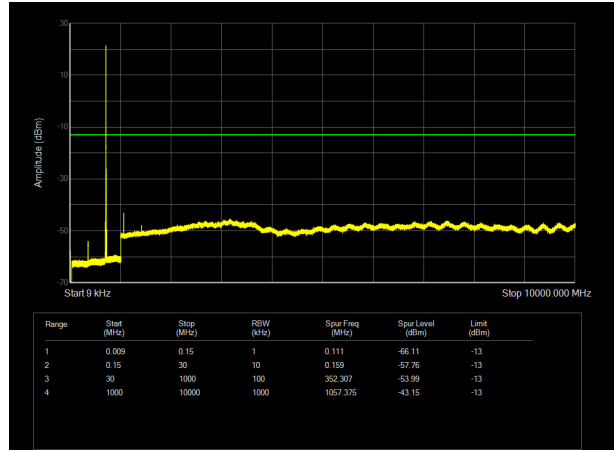

LTE Band 13 5MHz CH-Low 9kHz ~10GHz

LTE Band 13 5MHz CH-Middle 9kHz ~10GHz

LTE Band 13 10MHz CH-Middle 9kHz ~10GHz

LTE Band 13 5MHz CH-High 9kHz ~10GHz

LTE Band 17 5MHz CH-Low 9kHz ~10GHz

LTE Band 17 10MHz CH-Low 9kHz ~10GHz

LTE Band 17 5MHz CH-Middle 9kHz ~10GHz

LTE Band 17 10MHz CH-Middle 9kHz ~10GHz

LTE Band 17 5MHz CH-High 9kHz ~10GHz

LTE Band 17 10MHz CH-High 9kHz ~10GHz

LTE Band 38 5MHz CH-Low 9kHz~26.5GHz

LTE Band 38 10MHz CH- Low 9kHz~26.5GHz

LTE Band 38 5MHz CH- Middle 9kHz~26.5GHz

LTE Band 38 10MHz CH- Middle 9kHz~26.5GHz

LTE Band 38 5MHz CH- High 9kHz~26.5GHz

LTE Band 38 10MHz CH-High 9kHz~26.5GHz

LTE Band 38 15MHz CH- Low 9kHz~26.5GHz

LTE Band 38 20MHz CH-Low 9kHz~26.5GHz