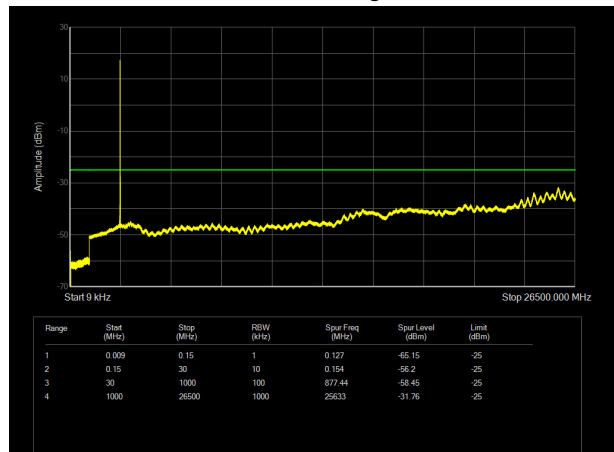

LTE Band 17 5MHz CH-Middle 9kHz ~10GHz

LTE Band 17 10MHz CH-Middle 9kHz ~10GHz

LTE Band 17 5MHz CH-High 9kHz ~10GHz

LTE Band 17 10MHz CH-High 9kHz ~10GHz

LTE Band 38 5MHz CH-Low 9kHz~26.5GHz

LTE Band 38 10MHz CH- Low 9kHz~26.5GHz

LTE Band 38 5MHz CH- Middle 9kHz~26.5GHz

LTE Band 38 10MHz CH- Middle 9kHz~26.5GHz

LTE Band 38 5MHz CH- High 9kHz~26.5GHz

LTE Band 38 10MHz CH-High 9kHz~26.5GHz

LTE Band 38 15MHz CH- Low 9kHz~26.5GHz

LTE Band 38 20MHz CH-Low 9kHz~26.5GHz

LTE Band 38 15MHz CH- Middle 9kHz~26.5GHz

LTE Band 38 20MHz CH- Middle 9kHz~26.5GHz

LTE Band 38 15MHz CH-High 9kHz~26.5GHz

LTE Band 38 20MHz CH- High 9kHz~26.5GHz

LTE Band 41 5MHz CH-Low 9kHz~30GHz

LTE Band 41 10MHz CH- Low 9kHz~30GHz