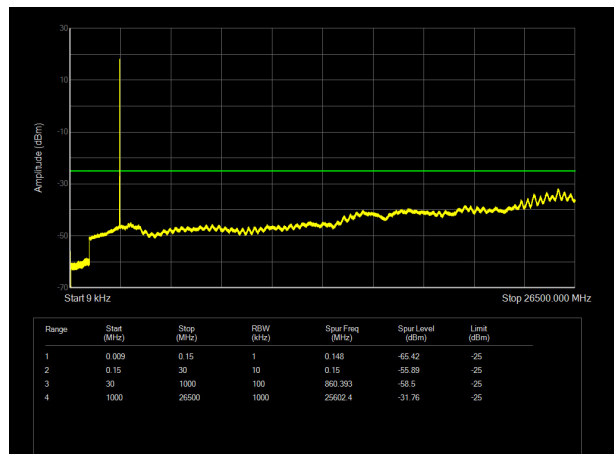

LTE Band 13 5MHz CH-Low 9kHz ~10GHz

LTE Band 13 5MHz CH-Middle 9kHz ~10GHz

LTE Band 13 10MHz CH-Middle 9kHz ~10GHz

LTE Band 13 5MHz CH-High 9kHz ~10GHz

LTE Band 17 5MHz CH-Low 9kHz ~10GHz

LTE Band 17 10MHz CH-Low 9kHz ~10GHz

LTE Band 17 5MHz CH-Middle 9kHz ~10GHz

LTE Band 17 10MHz CH-Middle 9kHz ~10GHz

LTE Band 17 5MHz CH-High 9kHz ~10GHz

LTE Band 17 10MHz CH-High 9kHz ~10GHz

LTE Band 38 5MHz CH-Low 9kHz~26.5GHz

LTE Band 38 10MHz CH- Low 9kHz~26.5GHz

LTE Band 38 5MHz CH- Middle 9kHz~26.5GHz

LTE Band 38 10MHz CH- Middle 9kHz~26.5GHz

LTE Band 38 5MHz CH- High 9kHz~26.5GHz

LTE Band 38 10MHz CH-High 9kHz~26.5GHz

LTE Band 38 15MHz CH- Low 9kHz~26.5GHz

LTE Band 38 20MHz CH-Low 9kHz~26.5GHz

LTE Band 38 15MHz CH- Middle 9kHz~26.5GHz

LTE Band 38 20MHz CH- Middle 9kHz~26.5GHz

LTE Band 38 15MHz CH-High 9kHz~26.5GHz

LTE Band 38 20MHz CH- High 9kHz~26.5GHz

LTE Band 41 5MHz CH-Low 9kHz~30GHz

LTE Band 41 10MHz CH- Low 9kHz~30GHz