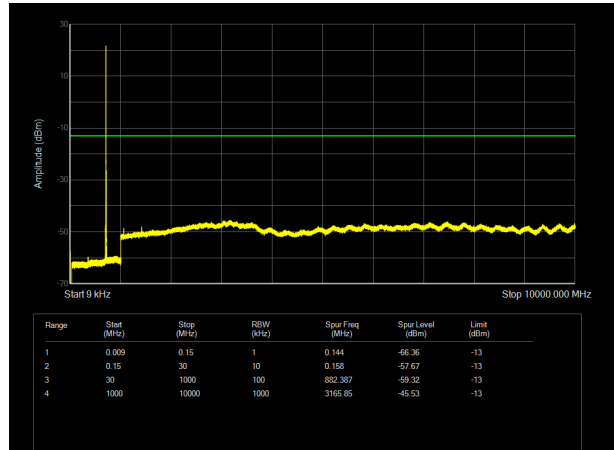

LTE Band 13 5MHz CH-Low 9kHz ~10GHz

LTE Band 13 5MHz CH-Middle 9kHz ~10GHz

LTE Band 13 10MHz CH-Middle 9kHz ~10GHz

LTE Band 13 5MHz CH-High 9kHz ~10GHz

LTE Band 17 5MHz CH-Low 9kHz ~10GHz

LTE Band 17 10MHz CH-Low 9kHz ~10GHz

LTE Band 17 5MHz CH-Middle 9kHz ~10GHz

LTE Band 17 10MHz CH-Middle 9kHz ~10GHz

LTE Band 17 5MHz CH-High 9kHz ~10GHz

LTE Band 17 10MHz CH-High 9kHz ~10GHz

LTE Band 38 5MHz CH-Low 9kHz~26.5GHz

LTE Band 38 10MHz CH- Low 9kHz~26.5GHz

LTE Band 38 5MHz CH- Middle 9kHz~26.5GHz

LTE Band 38 10MHz CH- Middle 9kHz~26.5GHz

LTE Band 38 5MHz CH- High 9kHz~26.5GHz

LTE Band 38 10MHz CH-High 9kHz~26.5GHz

LTE Band 38 15MHz CH- Low 9kHz~26.5GHz

LTE Band 38 20MHz CH-Low 9kHz~26.5GHz