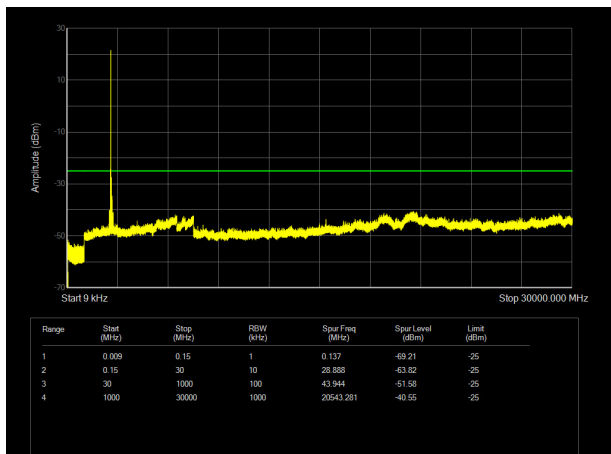

LTE Band 38 15MHz CH- Middle 9kHz~26.5GHz

LTE Band 38 20MHz CH- Middle 9kHz~26.5GHz

LTE Band 38 15MHz CH-High 9kHz~26.5GHz

LTE Band 38 20MHz CH- High 9kHz~26.5GHz

LTE Band 41 5MHz CH-Low 9kHz~30GHz

LTE Band 41 10MHz CH- Low 9kHz~30GHz

LTE Band 41 5MHz CH- Middle 9kHz~30GHz

LTE Band 41 10MHz CH- Middle 9kHz~30GHz

LTE Band 41 5MHz CH- High 9kHz~30GHz

LTE Band 41 10MHz CH-High 9kHz~30GHz

LTE Band 41 15MHz CH- Low 9kHz~30GHz

LTE Band 41 20MHz CH-Low 9kHz~30GHz

LTE Band 41 15MHz CH- Middle 9kHz~30GHz

LTE Band 41 20MHz CH- Middle 9kHz~30GHz

LTE Band 41 15MHz CH-High 9kHz~30GHz

LTE Band 41 20MHz CH- High 9kHz~30GHz

LTE Band 66 1.4MHz CH-Low 9kHz ~20GHz

LTE Band 66 3MHz CH-Low 9kHz ~20GHz