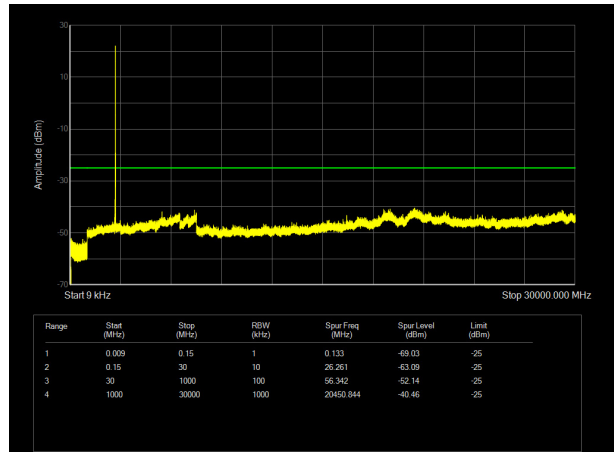

LTE Band 38 15MHz CH- Middle 9kHz~26.5GHz

LTE Band 38 20MHz CH- Middle 9kHz~26.5GHz

LTE Band 38 15MHz CH-High 9kHz~26.5GHz

LTE Band 38 20MHz CH- High 9kHz~26.5GHz

LTE Band 41 5MHz CH-Low 9kHz~30GHz

LTE Band 41 10MHz CH- Low 9kHz~30GHz

LTE Band 41 5MHz CH- Middle 9kHz~30GHz

LTE Band 41 10MHz CH- Middle 9kHz~30GHz

LTE Band 41 5MHz CH- High 9kHz~30GHz

LTE Band 41 10MHz CH-High 9kHz~30GHz

LTE Band 41 15MHz CH- Low 9kHz~30GHz

LTE Band 41 20MHz CH-Low 9kHz~30GHz

LTE Band 41 15MHz CH- Middle 9kHz~30GHz

LTE Band 41 20MHz CH- Middle 9kHz~30GHz

LTE Band 41 15MHz CH-High 9kHz~30GHz

LTE Band 41 20MHz CH- High 9kHz~30GHz

LTE Band 66 1.4MHz CH-Low 9kHz ~20GHz

LTE Band 66 3MHz CH-Low 9kHz ~20GHz