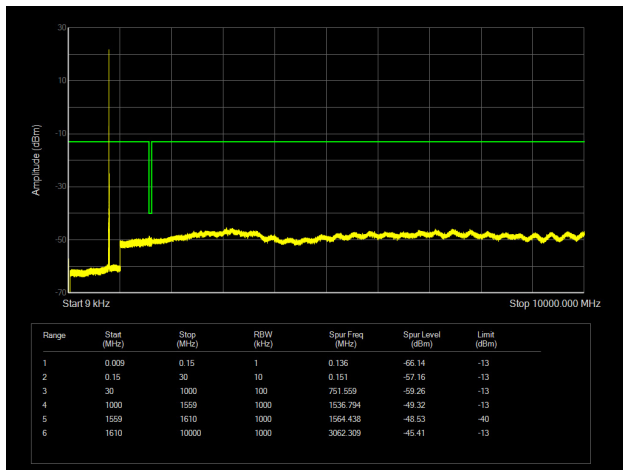

LTE Band 13 5MHz CH-Low 9kHz ~10GHz

LTE Band 13 5MHz CH-Middle 9kHz ~10GHz

LTE Band 13 10MHz CH-Middle 9kHz ~10GHz

LTE Band 13 5MHz CH-High 9kHz ~10GHz

LTE Band 17 5MHz CH-Low 9kHz ~10GHz

LTE Band 17 10MHz CH-Low 9kHz ~10GHz

LTE Band 17 5MHz CH-Middle 9kHz ~10GHz

LTE Band 17 10MHz CH-Middle 9kHz ~10GHz

LTE Band 17 5MHz CH-High 9kHz ~10GHz

LTE Band 17 10MHz CH-High 9kHz ~10GHz

LTE Band 38 5MHz CH-Low 9kHz~26.5GHz

LTE Band 38 10MHz CH- Low 9kHz~26.5GHz

LTE Band 38 5MHz CH- Middle 9kHz~26.5GHz

LTE Band 38 10MHz CH- Middle 9kHz~26.5GHz

LTE Band 38 5MHz CH- High 9kHz~26.5GHz

LTE Band 38 10MHz CH-High 9kHz~26.5GHz

LTE Band 38 15MHz CH- Low 9kHz~26.5GHz

LTE Band 38 20MHz CH-Low 9kHz~26.5GHz