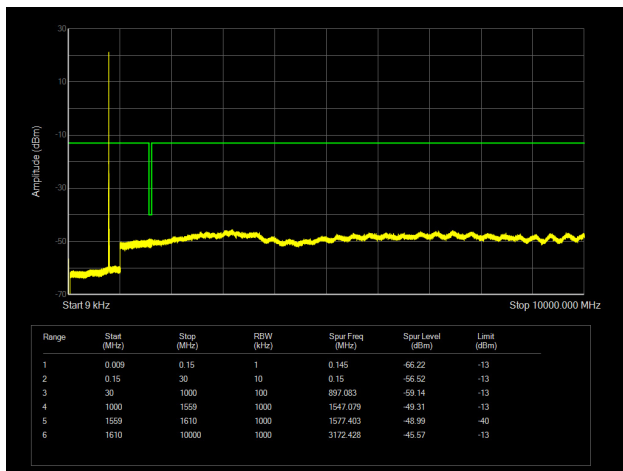

LTE Band 13 5MHz CH-Low 9kHz ~10GHz

LTE Band 13 5MHz CH-Middle 9kHz ~10GHz

LTE Band 13 10MHz CH-Middle 9kHz ~10GHz

LTE Band 13 5MHz CH-High 9kHz ~10GHz

LTE Band 17 5MHz CH-Low 9kHz ~10GHz

LTE Band 17 10MHz CH-Low 9kHz ~10GHz

LTE Band 17 5MHz CH-Middle 9kHz ~10GHz

LTE Band 17 10MHz CH-Middle 9kHz ~10GHz

LTE Band 17 5MHz CH-High 9kHz ~10GHz

LTE Band 17 10MHz CH-High 9kHz ~10GHz

LTE Band 38 5MHz CH-Low 9kHz~26.5GHz

LTE Band 38 10MHz CH- Low 9kHz~26.5GHz

LTE Band 38 5MHz CH- Middle 9kHz~26.5GHz

LTE Band 38 10MHz CH- Middle 9kHz~26.5GHz

LTE Band 38 5MHz CH- High 9kHz~26.5GHz

LTE Band 38 10MHz CH-High 9kHz~26.5GHz

LTE Band 38 15MHz CH- Low 9kHz~26.5GHz

LTE Band 38 20MHz CH-Low 9kHz~26.5GHz