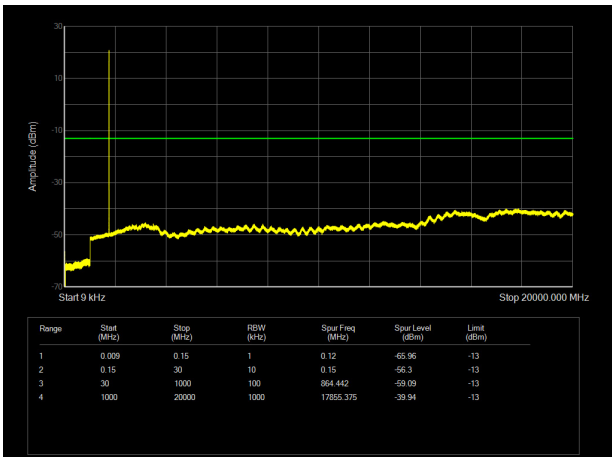

LTE Band 41 5MHz CH- Middle 9kHz~30GHz

LTE Band 41 10MHz CH- Middle 9kHz~30GHz

LTE Band 41 5MHz CH- High 9kHz~30GHz

LTE Band 41 10MHz CH-High 9kHz~30GHz

LTE Band 41 15MHz CH- Low 9kHz~30GHz

LTE Band 41 20MHz CH-Low 9kHz~30GHz

LTE Band 41 15MHz CH- Middle 9kHz~30GHz

LTE Band 41 20MHz CH- Middle 9kHz~30GHz

LTE Band 41 15MHz CH-High 9kHz~30GHz

LTE Band 41 20MHz CH- High 9kHz~30GHz

LTE Band 66 1.4MHz CH-Low 9kHz ~20GHz

LTE Band 66 3MHz CH-Low 9kHz ~20GHz

LTE Band 66 1.4MHz CH-Middle 9kHz ~20GHz

LTE Band 66 3MHz CH-Middle 9kHz ~20GHz

LTE Band 66 1.4MHz CH-High 9kHz ~20GHz

LTE Band 66 3MHz CH-High 9kHz ~20GHz