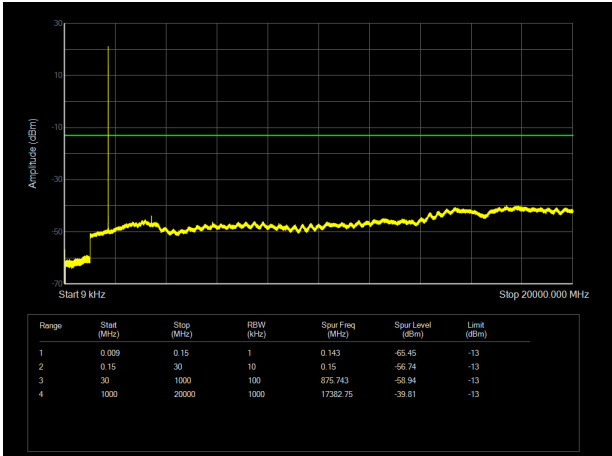

LTE Band 41 5MHz CH- Middle 9kHz~30GHz

LTE Band 41 10MHz CH- Middle 9kHz~30GHz

LTE Band 41 5MHz CH- High 9kHz~30GHz

LTE Band 41 10MHz CH-High 9kHz~30GHz

LTE Band 41 15MHz CH- Low 9kHz~30GHz

LTE Band 41 20MHz CH-Low 9kHz~30GHz

LTE Band 41 15MHz CH- Middle 9kHz~30GHz

LTE Band 41 20MHz CH- Middle 9kHz~30GHz

LTE Band 41 15MHz CH-High 9kHz~30GHz

LTE Band 41 20MHz CH- High 9kHz~30GHz

LTE Band 66 1.4MHz CH-Low 9kHz ~20GHz

LTE Band 66 3MHz CH-Low 9kHz ~20GHz

LTE Band 66 1.4MHz CH-Middle 9kHz ~20GHz

LTE Band 66 3MHz CH-Middle 9kHz ~20GHz

LTE Band 66 1.4MHz CH-High 9kHz ~20GHz

LTE Band 66 3MHz CH-High 9kHz ~20GHz