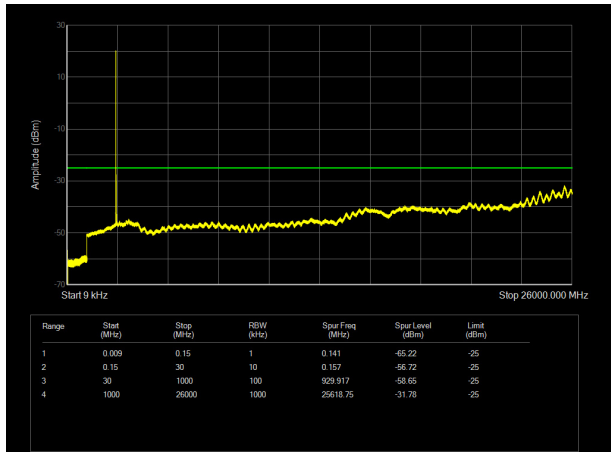

LTE Band 4 15MHz CH- Low 9kHz~20GHz

LTE Band 4 20MHz CH-Low 9kHz~20GHz

LTE Band 4 15MHz CH- Middle 9kHz~20GHz

LTE Band 4 20MHz CH- Middle 9kHz~20GHz

LTE Band 4 15MHz CH-High 9kHz~20GHz

LTE Band 4 20MHz CH- High 9kHz~20GHz

LTE Band 7 5MHz CH- Low 9kHz~26GHz

LTE Band 7 10MHz CH-Low 9kHz~26GHz

LTE Band 7 5MHz CH- Middle 9kHz~26GHz

LTE Band 7 10MHz CH- Middle 9kHz~26GHz

LTE Band 7 5MHz CH-High 9kHz~26GHz

LTE Band 7 10MHz CH- High 9kHz~26GHz

LTE Band 7 15MHz CH- Low 9kHz~26GHz

LTE Band 7 20MHz CH-Low 9kHz~26GHz

LTE Band 7 15MHz CH- Middle 9kHz~26GHz

LTE Band 7 20MHz CH- Middle 9kHz~26GHz

LTE Band 7 15MHz CH-High 9kHz~26GHz

LTE Band 7 20MHz CH- High 9kHz~26GHz

LTE Band 12 1.4MHz CH-Low 9kHz ~10GHz

LTE Band 12 3MHz CH-Low 9kHz ~10GHz

LTE Band 12 1.4MHz CH- Middle 9kHz ~10GHz

LTE Band 12 3MHz CH- Middle 9kHz ~10GHz

LTE Band 12 1.4MHz CH-High 9kHz ~10GHz

LTE Band 12 3MHz CH-High 9kHz ~10GHz