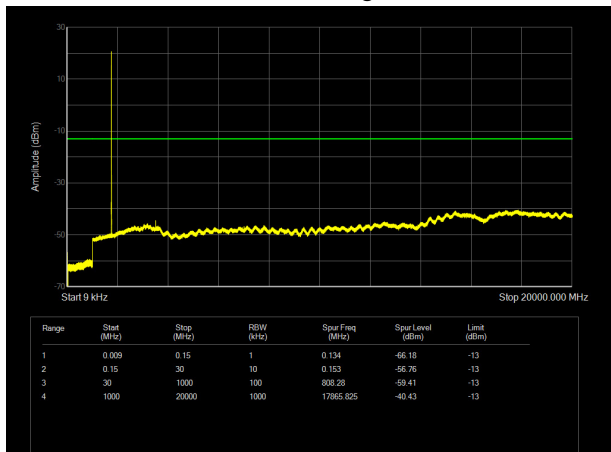

LTE Band 4 1.4MHz CH-Low 9kHz~20GHz

LTE Band 4 3MHz CH- Low 9kHz~20GHz

LTE Band 4 1.4MHz CH- Middle 9kHz~20GHz

LTE Band 4 3MHz CH- Middle 9kHz~20GHz

LTE Band 4 1.4MHz CH- High 9kHz~20GHz

LTE Band 4 3MHz CH-High 9kHz~20GHz

LTE Band 4 5MHz CH- Low 9kHz~20GHz

LTE Band 4 10MHz CH-Low 9kHz~20GHz

LTE Band 4 5MHz CH- Middle 9kHz~20GHz

LTE Band 4 10MHz CH- Middle 9kHz~20GHz

LTE Band 4 5MHz CH-High 9kHz~20GHz

LTE Band 4 10MHz CH- High 9kHz~20GHz

LTE Band 4 15MHz CH- Low 9kHz~20GHz

LTE Band 4 20MHz CH-Low 9kHz~20GHz

LTE Band 4 15MHz CH- Middle 9kHz~20GHz

LTE Band 4 20MHz CH- Middle 9kHz~20GHz

LTE Band 4 15MHz CH-High 9kHz~20GHz

LTE Band 4 20MHz CH- High 9kHz~20GHz

LTE Band 7 5MHz CH- Low 9kHz~26GHz

LTE Band 7 10MHz CH-Low 9kHz~26GHz

LTE Band 7 5MHz CH- Middle 9kHz~26GHz

LTE Band 7 10MHz CH- Middle 9kHz~26GHz

LTE Band 7 5MHz CH-High 9kHz~26GHz

LTE Band 7 10MHz CH- High 9kHz~26GHz