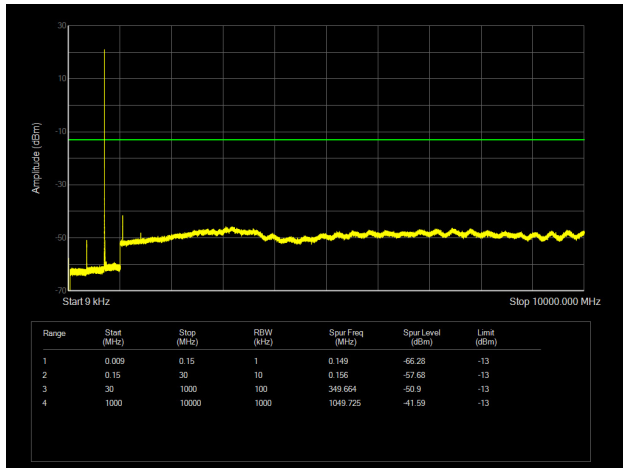

LTE Band 7 5MHz CH- Low 9kHz~26GHz

LTE Band 7 10MHz CH-Low 9kHz~26GHz

LTE Band 7 5MHz CH- Middle 9kHz~26GHz

LTE Band 7 10MHz CH- Middle 9kHz~26GHz

LTE Band 7 5MHz CH-High 9kHz~26GHz

LTE Band 7 10MHz CH- High 9kHz~26GHz

LTE Band 7 15MHz CH- Low 9kHz~26GHz

LTE Band 7 20MHz CH-Low 9kHz~26GHz

LTE Band 7 15MHz CH- Middle 9kHz~26GHz

LTE Band 7 20MHz CH- Middle 9kHz~26GHz

LTE Band 7 15MHz CH-High 9kHz~26GHz

LTE Band 7 20MHz CH- High 9kHz~26GHz

LTE Band 12 1.4MHz CH-Low 9kHz ~10GHz

LTE Band 12 3MHz CH-Low 9kHz ~10GHz

LTE Band 12 1.4MHz CH- Middle 9kHz ~10GHz

LTE Band 12 3MHz CH- Middle 9kHz ~10GHz

LTE Band 12 1.4MHz CH-High 9kHz ~10GHz

LTE Band 12 3MHz CH-High 9kHz ~10GHz