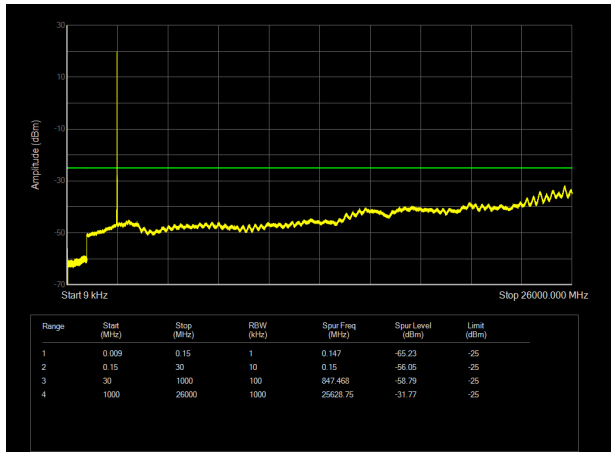

LTE Band 7 5MHz CH- Low 9kHz~26GHz

LTE Band 7 10MHz CH-Low 9kHz~26GHz

LTE Band 7 5MHz CH- Middle 9kHz~26GHz

LTE Band 7 10MHz CH- Middle 9kHz~26GHz

LTE Band 7 5MHz CH-High 9kHz~26GHz

LTE Band 7 10MHz CH- High 9kHz~26GHz

LTE Band 7 15MHz CH- Low 9kHz~26GHz

LTE Band 7 20MHz CH-Low 9kHz~26GHz

LTE Band 7 15MHz CH- Middle 9kHz~26GHz

LTE Band 7 20MHz CH- Middle 9kHz~26GHz

LTE Band 7 15MHz CH-High 9kHz~26GHz

LTE Band 7 20MHz CH- High 9kHz~26GHz

LTE Band 12 1.4MHz CH-Low 9kHz ~10GHz

LTE Band 12 3MHz CH-Low 9kHz ~10GHz

LTE Band 12 1.4MHz CH- Middle 9kHz ~10GHz

LTE Band 12 3MHz CH- Middle 9kHz ~10GHz

LTE Band 12 1.4MHz CH-High 9kHz ~10GHz

LTE Band 12 3MHz CH-High 9kHz ~10GHz