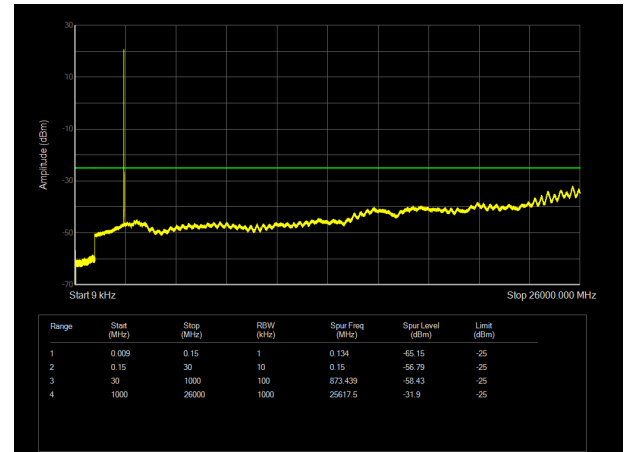

LTE Band 4 5MHz CH- Low 9kHz~20GHz

LTE Band 4 10MHz CH-Low 9kHz~20GHz

LTE Band 4 5MHz CH- Middle 9kHz~20GHz

LTE Band 4 10MHz CH- Middle 9kHz~20GHz

LTE Band 4 5MHz CH-High 9kHz~20GHz

LTE Band 4 10MHz CH- High 9kHz~20GHz

LTE Band 4 15MHz CH- Low 9kHz~20GHz

LTE Band 4 20MHz CH-Low 9kHz~20GHz

LTE Band 4 15MHz CH- Middle 9kHz~20GHz

LTE Band 4 20MHz CH- Middle 9kHz~20GHz

LTE Band 4 15MHz CH-High 9kHz~20GHz

LTE Band 4 20MHz CH- High 9kHz~20GHz

LTE Band 7 5MHz CH- Low 9kHz~26GHz

LTE Band 7 10MHz CH-Low 9kHz~26GHz

LTE Band 7 5MHz CH- Middle 9kHz~26GHz

LTE Band 7 10MHz CH- Middle 9kHz~26GHz

LTE Band 7 5MHz CH-High 9kHz~26GHz

LTE Band 7 10MHz CH- High 9kHz~26GHz