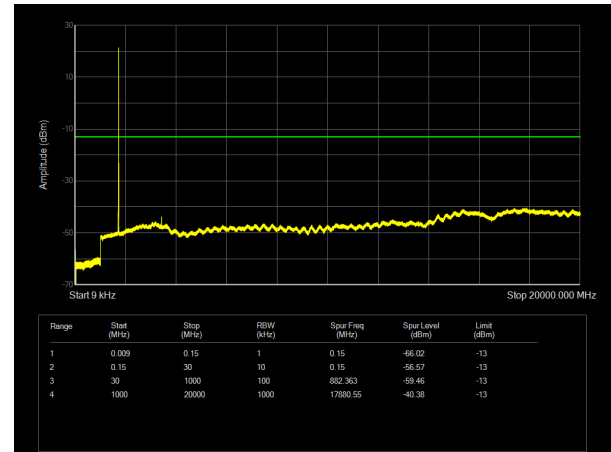

LTE Band 4 1.4MHz CH-Low 9kHz~20GHz

LTE Band 4 3MHz CH- Low 9kHz~20GHz

LTE Band 4 1.4MHz CH- Middle 9kHz~20GHz

LTE Band 4 3MHz CH- Middle 9kHz~20GHz

LTE Band 4 1.4MHz CH- High 9kHz~20GHz

LTE Band 4 3MHz CH-High 9kHz~20GHz

LTE Band 4 5MHz CH- Low 9kHz~20GHz

LTE Band 4 10MHz CH-Low 9kHz~20GHz

LTE Band 4 5MHz CH- Middle 9kHz~20GHz

LTE Band 4 10MHz CH- Middle 9kHz~20GHz

LTE Band 4 5MHz CH-High 9kHz~20GHz

LTE Band 4 10MHz CH- High 9kHz~20GHz

LTE Band 4 15MHz CH- Low 9kHz~20GHz

LTE Band 4 20MHz CH-Low 9kHz~20GHz

LTE Band 4 15MHz CH- Middle 9kHz~20GHz

LTE Band 4 20MHz CH- Middle 9kHz~20GHz

LTE Band 4 15MHz CH-High 9kHz~20GHz

LTE Band 4 20MHz CH- High 9kHz~20GHz