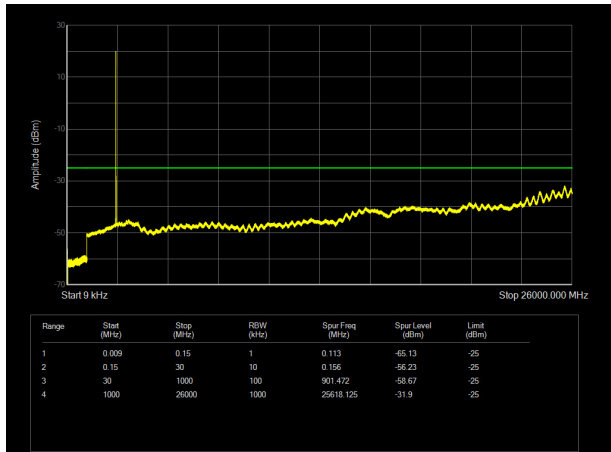

LTE Band 4 15MHz CH- Low 9kHz~20GHz

LTE Band 4 20MHz CH-Low 9kHz~20GHz

LTE Band 4 15MHz CH- Middle 9kHz~20GHz

LTE Band 4 20MHz CH- Middle 9kHz~20GHz

LTE Band 4 15MHz CH-High 9kHz~20GHz

LTE Band 4 20MHz CH- High 9kHz~20GHz

LTE Band 7 5MHz CH- Low 9kHz~26GHz

LTE Band 7 10MHz CH-Low 9kHz~26GHz

LTE Band 7 5MHz CH- Middle 9kHz~26GHz

LTE Band 7 10MHz CH- Middle 9kHz~26GHz

LTE Band 7 5MHz CH-High 9kHz~26GHz

LTE Band 7 10MHz CH- High 9kHz~26GHz

LTE Band 7 15MHz CH- Low 9kHz~26GHz

LTE Band 7 20MHz CH-Low 9kHz~26GHz

LTE Band 7 15MHz CH- Middle 9kHz~26GHz

LTE Band 7 20MHz CH- Middle 9kHz~26GHz

LTE Band 7 15MHz CH-High 9kHz~26GHz

LTE Band 7 20MHz CH- High 9kHz~26GHz

LTE Band 12 1.4MHz CH-Low 9kHz ~10GHz

LTE Band 12 3MHz CH-Low 9kHz ~10GHz

LTE Band 12 1.4MHz CH- Middle 9kHz ~10GHz

LTE Band 12 3MHz CH- Middle 9kHz ~10GHz

LTE Band 12 1.4MHz CH-High 9kHz ~10GHz

LTE Band 12 3MHz CH-High 9kHz ~10GHz