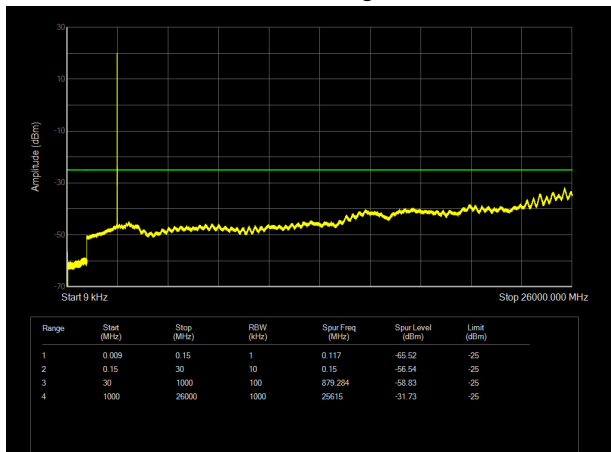

LTE Band 4 15MHz CH- Low 9kHz~20GHz

LTE Band 4 20MHz CH-Low 9kHz~20GHz

LTE Band 4 15MHz CH- Middle 9kHz~20GHz

LTE Band 4 20MHz CH- Middle 9kHz~20GHz

LTE Band 4 15MHz CH-High 9kHz~20GHz

LTE Band 4 20MHz CH- High 9kHz~20GHz

LTE Band 7 5MHz CH- Low 9kHz~26GHz

LTE Band 7 10MHz CH-Low 9kHz~26GHz

LTE Band 7 5MHz CH- Middle 9kHz~26GHz

LTE Band 7 10MHz CH- Middle 9kHz~26GHz

LTE Band 7 5MHz CH-High 9kHz~26GHz

LTE Band 7 10MHz CH- High 9kHz~26GHz

LTE Band 7 15MHz CH- Low 9kHz~26GHz

LTE Band 7 20MHz CH-Low 9kHz~26GHz

LTE Band 7 15MHz CH- Middle 9kHz~26GHz

LTE Band 7 20MHz CH- Middle 9kHz~26GHz

LTE Band 7 15MHz CH-High 9kHz~26GHz

LTE Band 7 20MHz CH- High 9kHz~26GHz

LTE Band 12 1.4MHz CH-Low 9kHz ~10GHz

LTE Band 12 3MHz CH-Low 9kHz ~10GHz

LTE Band 12 1.4MHz CH- Middle 9kHz ~10GHz

LTE Band 12 3MHz CH- Middle 9kHz ~10GHz

LTE Band 12 1.4MHz CH-High 9kHz ~10GHz

LTE Band 12 3MHz CH-High 9kHz ~10GHz