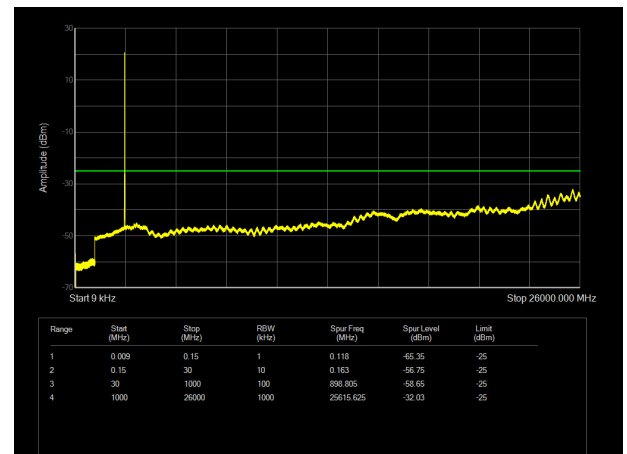

LTE Band 4 15MHz CH- Low 9kHz~20GHz

LTE Band 4 20MHz CH-Low 9kHz~20GHz

LTE Band 4 15MHz CH- Middle 9kHz~20GHz

LTE Band 4 20MHz CH- Middle 9kHz~20GHz

LTE Band 4 15MHz CH-High 9kHz~20GHz

LTE Band 4 20MHz CH- High 9kHz~20GHz

LTE Band 7 5MHz CH- Low 9kHz~26GHz

LTE Band 7 10MHz CH-Low 9kHz~26GHz

LTE Band 7 5MHz CH- Middle 9kHz~26GHz

LTE Band 7 10MHz CH- Middle 9kHz~26GHz

LTE Band 7 5MHz CH-High 9kHz~26GHz

LTE Band 7 10MHz CH- High 9kHz~26GHz

LTE Band 7 15MHz CH- Low 9kHz~26GHz

LTE Band 7 20MHz CH-Low 9kHz~26GHz

LTE Band 7 15MHz CH- Middle 9kHz~26GHz

LTE Band 7 20MHz CH- Middle 9kHz~26GHz

LTE Band 7 15MHz CH-High 9kHz~26GHz

LTE Band 7 20MHz CH- High 9kHz~26GHz