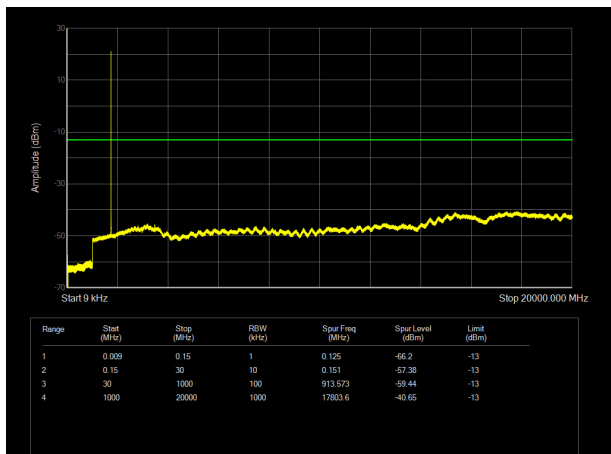

LTE Band 4 1.4MHz CH-Low 9kHz~20GHz

LTE Band 4 3MHz CH- Low 9kHz~20GHz

LTE Band 4 1.4MHz CH- Middle 9kHz~20GHz

LTE Band 4 3MHz CH- Middle 9kHz~20GHz

LTE Band 4 1.4MHz CH- High 9kHz~20GHz

LTE Band 4 3MHz CH-High 9kHz~20GHz

LTE Band 4 5MHz CH- Low 9kHz~20GHz

LTE Band 4 10MHz CH-Low 9kHz~20GHz

LTE Band 4 5MHz CH- Middle 9kHz~20GHz

LTE Band 4 10MHz CH- Middle 9kHz~20GHz

LTE Band 4 5MHz CH-High 9kHz~20GHz

LTE Band 4 10MHz CH- High 9kHz~20GHz

LTE Band 4 15MHz CH- Low 9kHz~20GHz

LTE Band 4 20MHz CH-Low 9kHz~20GHz

LTE Band 4 15MHz CH- Middle 9kHz~20GHz

LTE Band 4 20MHz CH- Middle 9kHz~20GHz

LTE Band 4 15MHz CH-High 9kHz~20GHz

LTE Band 4 20MHz CH- High 9kHz~20GHz