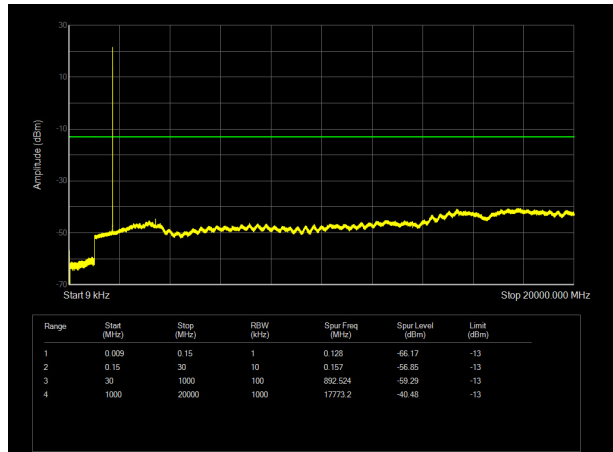

LTE Band 4 1.4MHz CH-Low 9kHz~20GHz

LTE Band 4 3MHz CH- Low 9kHz~20GHz

LTE Band 4 1.4MHz CH- Middle 9kHz~20GHz

LTE Band 4 3MHz CH- Middle 9kHz~20GHz

LTE Band 4 1.4MHz CH- High 9kHz~20GHz

LTE Band 4 3MHz CH-High 9kHz~20GHz

LTE Band 4 5MHz CH- Low 9kHz~20GHz

LTE Band 4 10MHz CH-Low 9kHz~20GHz

LTE Band 4 5MHz CH- Middle 9kHz~20GHz

LTE Band 4 10MHz CH- Middle 9kHz~20GHz

LTE Band 4 5MHz CH-High 9kHz~20GHz

LTE Band 4 10MHz CH- High 9kHz~20GHz

LTE Band 4 15MHz CH- Low 9kHz~20GHz

LTE Band 4 20MHz CH-Low 9kHz~20GHz

LTE Band 4 15MHz CH- Middle 9kHz~20GHz

LTE Band 4 20MHz CH- Middle 9kHz~20GHz

LTE Band 4 15MHz CH-High 9kHz~20GHz

LTE Band 4 20MHz CH- High 9kHz~20GHz