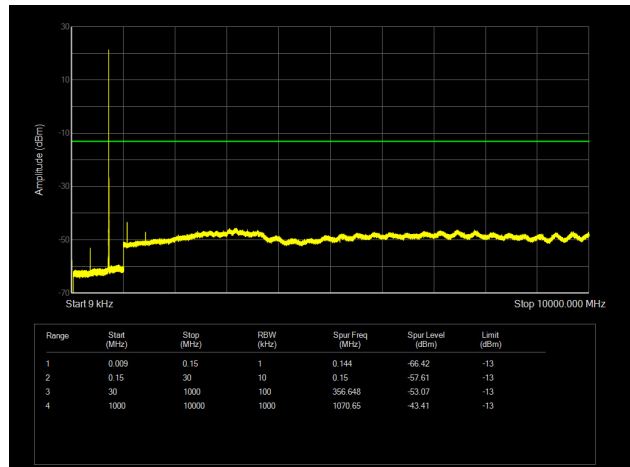

LTE Band 7 15MHz CH- Low 9kHz~26GHz

LTE Band 7 20MHz CH-Low 9kHz~26GHz

LTE Band 7 15MHz CH- Middle 9kHz~26GHz

LTE Band 7 20MHz CH- Middle 9kHz~26GHz

LTE Band 7 15MHz CH-High 9kHz~26GHz

LTE Band 7 20MHz CH- High 9kHz~26GHz

LTE Band 12 1.4MHz CH-Low 9kHz ~10GHz

LTE Band 12 3MHz CH-Low 9kHz ~10GHz

LTE Band 12 1.4MHz CH- Middle 9kHz ~10GHz

LTE Band 12 3MHz CH- Middle 9kHz ~10GHz

LTE Band 12 1.4MHz CH-High 9kHz ~10GHz

LTE Band 12 3MHz CH-High 9kHz ~10GHz

LTE Band 12 5MHz CH-Low 9kHz ~10GHz

LTE Band 12 10MHz CH-Low 9kHz ~10GHz

LTE Band 12 5MHz CH- Middle 9kHz ~10GHz

LTE Band 12 10MHz CH- Middle 9kHz ~10GHz

LTE Band 12 5MHz CH-High 9kHz ~10GHz

LTE Band 12 10MHz CH-High 9kHz ~10GHz