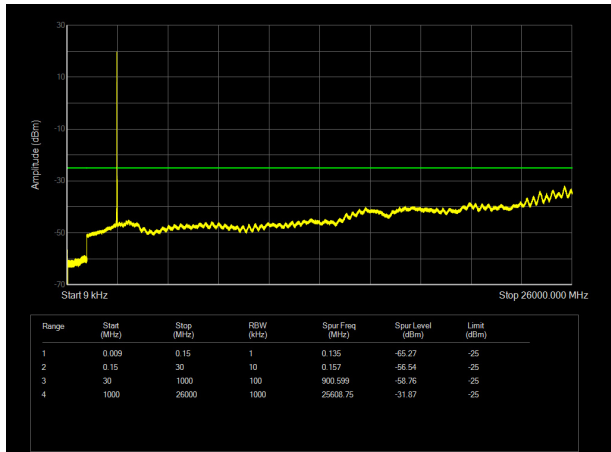

LTE Band 7 5MHz CH- Low 9kHz~26GHz

LTE Band 7 10MHz CH-Low 9kHz~26GHz

LTE Band 7 5MHz CH- Middle 9kHz~26GHz

LTE Band 7 10MHz CH- Middle 9kHz~26GHz

LTE Band 7 5MHz CH-High 9kHz~26GHz

LTE Band 7 10MHz CH- High 9kHz~26GHz

LTE Band 7 15MHz CH- Low 9kHz~26GHz

LTE Band 7 20MHz CH-Low 9kHz~26GHz

LTE Band 7 15MHz CH- Middle 9kHz~26GHz

LTE Band 7 20MHz CH- Middle 9kHz~26GHz

LTE Band 7 15MHz CH-High 9kHz~26GHz

LTE Band 7 20MHz CH- High 9kHz~26GHz

LTE Band 12 1.4MHz CH-Low 9kHz ~10GHz

LTE Band 12 3MHz CH-Low 9kHz ~10GHz

LTE Band 12 1.4MHz CH- Middle 9kHz ~10GHz

LTE Band 12 3MHz CH- Middle 9kHz ~10GHz

LTE Band 12 1.4MHz CH-High 9kHz ~10GHz

LTE Band 12 3MHz CH-High 9kHz ~10GHz