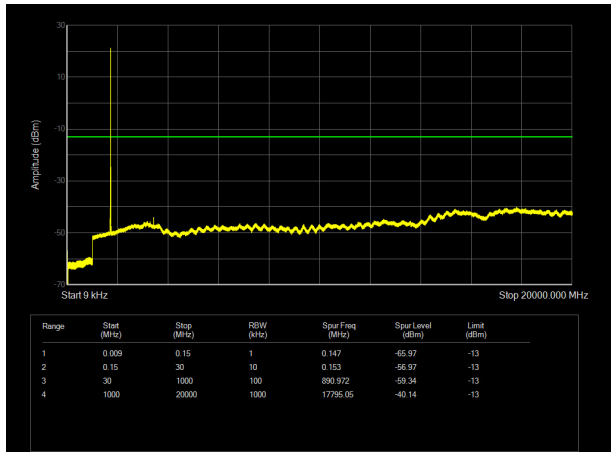

LTE Band 4 1.4MHz CH-Low 9kHz~20GHz

LTE Band 4 3MHz CH- Low 9kHz~20GHz

LTE Band 4 1.4MHz CH- Middle 9kHz~20GHz

LTE Band 4 3MHz CH- Middle 9kHz~20GHz

LTE Band 4 1.4MHz CH- High 9kHz~20GHz

LTE Band 4 3MHz CH-High 9kHz~20GHz

LTE Band 4 5MHz CH- Low 9kHz~20GHz

LTE Band 4 10MHz CH-Low 9kHz~20GHz

LTE Band 4 5MHz CH- Middle 9kHz~20GHz

LTE Band 4 10MHz CH- Middle 9kHz~20GHz

LTE Band 4 5MHz CH-High 9kHz~20GHz

LTE Band 4 10MHz CH- High 9kHz~20GHz

LTE Band 4 15MHz CH- Low 9kHz~20GHz

LTE Band 4 20MHz CH-Low 9kHz~20GHz

LTE Band 4 15MHz CH- Middle 9kHz~20GHz

LTE Band 4 20MHz CH- Middle 9kHz~20GHz

LTE Band 4 15MHz CH-High 9kHz~20GHz

LTE Band 4 20MHz CH- High 9kHz~20GHz

LTE Band 7 5MHz CH- Low 9kHz~26GHz

LTE Band 7 10MHz CH-Low 9kHz~26GHz

LTE Band 7 5MHz CH- Middle 9kHz~26GHz

LTE Band 7 10MHz CH- Middle 9kHz~26GHz

LTE Band 7 5MHz CH-High 9kHz~26GHz

LTE Band 7 10MHz CH- High 9kHz~26GHz