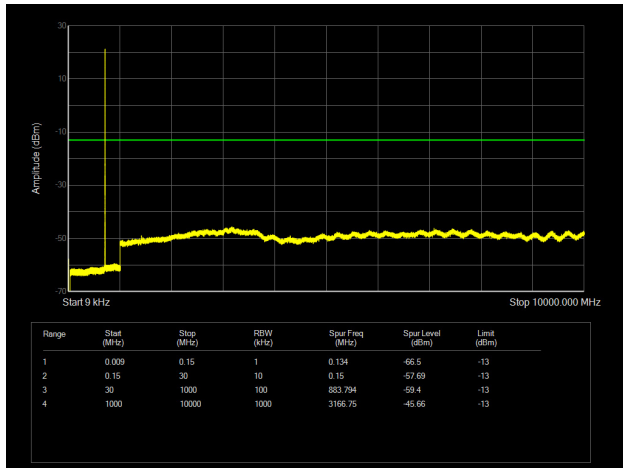

LTE Band 7 5MHz CH- Low 9kHz~26GHz

LTE Band 7 10MHz CH-Low 9kHz~26GHz

LTE Band 7 5MHz CH- Middle 9kHz~26GHz

LTE Band 7 10MHz CH- Middle 9kHz~26GHz

LTE Band 7 5MHz CH-High 9kHz~26GHz

LTE Band 7 10MHz CH- High 9kHz~26GHz

LTE Band 7 15MHz CH- Low 9kHz~26GHz

LTE Band 7 20MHz CH-Low 9kHz~26GHz

LTE Band 7 15MHz CH- Middle 9kHz~26GHz

LTE Band 7 20MHz CH- Middle 9kHz~26GHz

LTE Band 7 15MHz CH-High 9kHz~26GHz

LTE Band 7 20MHz CH- High 9kHz~26GHz

LTE Band 12 1.4MHz CH-Low 9kHz ~10GHz

LTE Band 12 3MHz CH-Low 9kHz ~10GHz

LTE Band 12 1.4MHz CH- Middle 9kHz ~10GHz

LTE Band 12 3MHz CH- Middle 9kHz ~10GHz

LTE Band 12 1.4MHz CH-High 9kHz ~10GHz

LTE Band 12 3MHz CH-High 9kHz ~10GHz