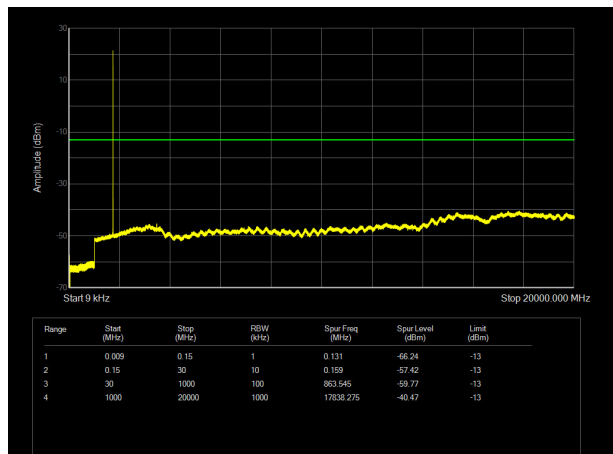

LTE Band 4 1.4MHz CH-Low 9kHz~20GHz

LTE Band 4 3MHz CH- Low 9kHz~20GHz

LTE Band 4 1.4MHz CH- Middle 9kHz~20GHz

LTE Band 4 3MHz CH- Middle 9kHz~20GHz

LTE Band 4 1.4MHz CH- High 9kHz~20GHz

LTE Band 4 3MHz CH-High 9kHz~20GHz

LTE Band 4 5MHz CH- Low 9kHz~20GHz

LTE Band 4 10MHz CH-Low 9kHz~20GHz

LTE Band 4 5MHz CH- Middle 9kHz~20GHz

LTE Band 4 10MHz CH- Middle 9kHz~20GHz

LTE Band 4 5MHz CH-High 9kHz~20GHz

LTE Band 4 10MHz CH- High 9kHz~20GHz

LTE Band 4 15MHz CH- Low 9kHz~20GHz

LTE Band 4 20MHz CH-Low 9kHz~20GHz

LTE Band 4 15MHz CH- Middle 9kHz~20GHz

LTE Band 4 20MHz CH- Middle 9kHz~20GHz

LTE Band 4 15MHz CH-High 9kHz~20GHz

LTE Band 4 20MHz CH- High 9kHz~20GHz