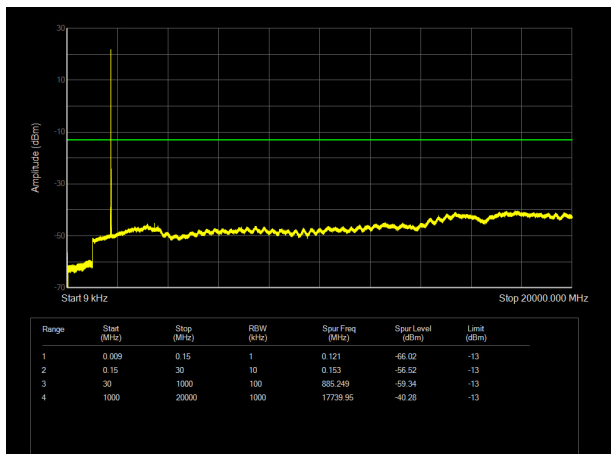

LTE Band 4 1.4MHz CH-Low 9kHz~20GHz

LTE Band 4 3MHz CH- Low 9kHz~20GHz

LTE Band 4 1.4MHz CH- Middle 9kHz~20GHz

LTE Band 4 3MHz CH- Middle 9kHz~20GHz

LTE Band 4 1.4MHz CH- High 9kHz~20GHz

LTE Band 4 3MHz CH-High 9kHz~20GHz

LTE Band 4 5MHz CH- Low 9kHz~20GHz

LTE Band 4 10MHz CH-Low 9kHz~20GHz

LTE Band 4 5MHz CH- Middle 9kHz~20GHz

LTE Band 4 10MHz CH- Middle 9kHz~20GHz

LTE Band 4 5MHz CH-High 9kHz~20GHz

LTE Band 4 10MHz CH- High 9kHz~20GHz

LTE Band 4 15MHz CH- Low 9kHz~20GHz

LTE Band 4 20MHz CH-Low 9kHz~20GHz

LTE Band 4 15MHz CH- Middle 9kHz~20GHz

LTE Band 4 20MHz CH- Middle 9kHz~20GHz

LTE Band 4 15MHz CH-High 9kHz~20GHz

LTE Band 4 20MHz CH- High 9kHz~20GHz

LTE Band 7 5MHz CH- Low 9kHz~26GHz

LTE Band 7 10MHz CH-Low 9kHz~26GHz

LTE Band 7 5MHz CH- Middle 9kHz~26GHz

LTE Band 7 10MHz CH- Middle 9kHz~26GHz

LTE Band 7 5MHz CH-High 9kHz~26GHz

LTE Band 7 10MHz CH- High 9kHz~26GHz