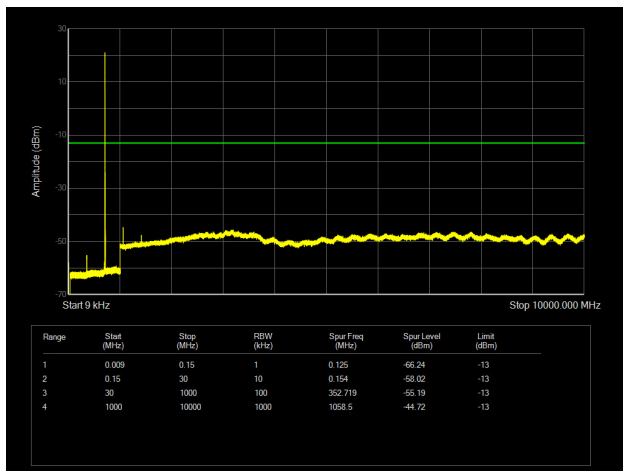

LTE Band 7 15MHz CH- Low 9kHz~26GHz

LTE Band 7 20MHz CH-Low 9kHz~26GHz

LTE Band 7 15MHz CH- Middle 9kHz~26GHz

LTE Band 7 20MHz CH- Middle 9kHz~26GHz

LTE Band 7 15MHz CH-High 9kHz~26GHz

LTE Band 7 20MHz CH- High 9kHz~26GHz

LTE Band 12 1.4MHz CH-Low 9kHz ~10GHz

LTE Band 12 3MHz CH-Low 9kHz ~10GHz

LTE Band 12 1.4MHz CH- Middle 9kHz ~10GHz

LTE Band 12 3MHz CH- Middle 9kHz ~10GHz

LTE Band 12 1.4MHz CH-High 9kHz ~10GHz

LTE Band 12 3MHz CH-High 9kHz ~10GHz

LTE Band 12 5MHz CH-Low 9kHz ~10GHz

LTE Band 12 10MHz CH-Low 9kHz ~10GHz

LTE Band 12 5MHz CH- Middle 9kHz ~10GHz

LTE Band 12 10MHz CH- Middle 9kHz ~10GHz

LTE Band 12 5MHz CH-High 9kHz ~10GHz

LTE Band 12 10MHz CH-High 9kHz ~10GHz