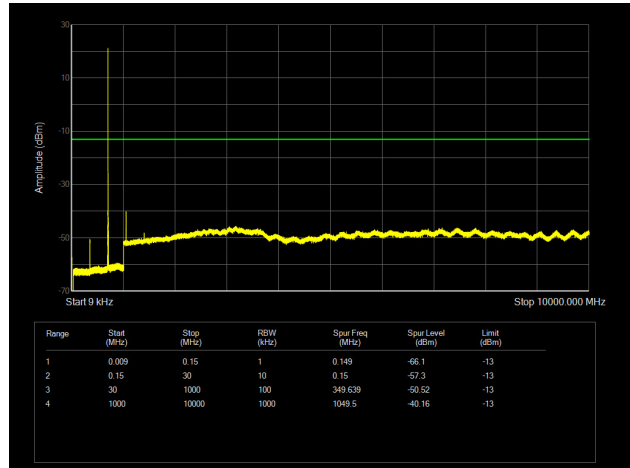

LTE Band 7 5MHz CH- Low 9kHz~26GHz

LTE Band 7 10MHz CH-Low 9kHz~26GHz

LTE Band 7 5MHz CH- Middle 9kHz~26GHz

LTE Band 7 10MHz CH- Middle 9kHz~26GHz

LTE Band 7 5MHz CH-High 9kHz~26GHz

LTE Band 7 10MHz CH- High 9kHz~26GHz

LTE Band 7 15MHz CH- Low 9kHz~26GHz

LTE Band 7 20MHz CH-Low 9kHz~26GHz

LTE Band 7 15MHz CH- Middle 9kHz~26GHz

LTE Band 7 20MHz CH- Middle 9kHz~26GHz

LTE Band 7 15MHz CH-High 9kHz~26GHz

LTE Band 7 20MHz CH- High 9kHz~26GHz

LTE Band 12 1.4MHz CH-Low 9kHz ~10GHz

LTE Band 12 3MHz CH-Low 9kHz ~10GHz

LTE Band 12 1.4MHz CH- Middle 9kHz ~10GHz

LTE Band 12 3MHz CH- Middle 9kHz ~10GHz

LTE Band 12 1.4MHz CH-High 9kHz ~10GHz

LTE Band 12 3MHz CH-High 9kHz ~10GHz