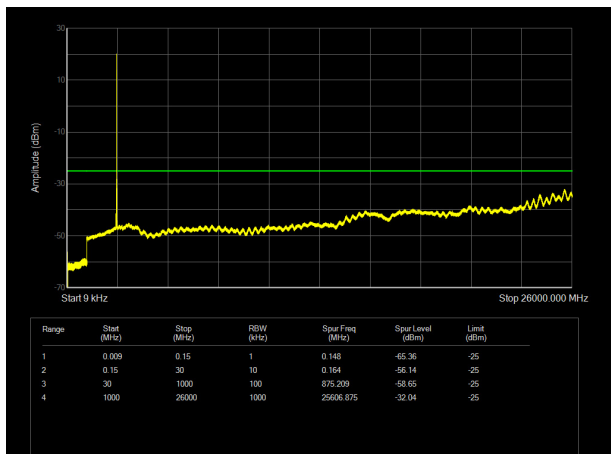

LTE Band 7 5MHz CH- Low 9kHz~26GHz

LTE Band 7 10MHz CH-Low 9kHz~26GHz

LTE Band 7 5MHz CH- Middle 9kHz~26GHz

LTE Band 7 10MHz CH- Middle 9kHz~26GHz

LTE Band 7 5MHz CH-High 9kHz~26GHz

LTE Band 7 10MHz CH- High 9kHz~26GHz

LTE Band 7 15MHz CH- Low 9kHz~26GHz

LTE Band 7 20MHz CH-Low 9kHz~26GHz

LTE Band 7 15MHz CH- Middle 9kHz~26GHz

LTE Band 7 20MHz CH- Middle 9kHz~26GHz

LTE Band 7 15MHz CH-High 9kHz~26GHz

LTE Band 7 20MHz CH- High 9kHz~26GHz

LTE Band 12 1.4MHz CH-Low 9kHz ~10GHz

LTE Band 12 3MHz CH-Low 9kHz ~10GHz

LTE Band 12 1.4MHz CH- Middle 9kHz ~10GHz

LTE Band 12 3MHz CH- Middle 9kHz ~10GHz

LTE Band 12 1.4MHz CH-High 9kHz ~10GHz

LTE Band 12 3MHz CH-High 9kHz ~10GHz