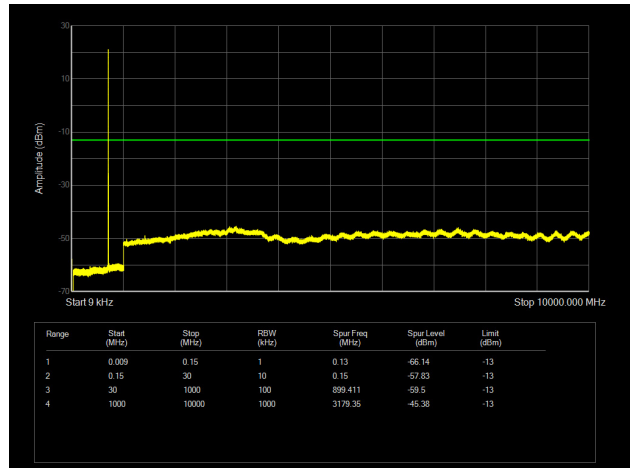

LTE Band 7 15MHz CH- Low 9kHz~26GHz

LTE Band 7 20MHz CH-Low 9kHz~26GHz

LTE Band 7 15MHz CH- Middle 9kHz~26GHz

LTE Band 7 20MHz CH- Middle 9kHz~26GHz

LTE Band 7 15MHz CH-High 9kHz~26GHz

LTE Band 7 20MHz CH- High 9kHz~26GHz

LTE Band 12 1.4MHz CH-Low 9kHz ~10GHz

LTE Band 12 3MHz CH-Low 9kHz ~10GHz

LTE Band 12 1.4MHz CH- Middle 9kHz ~10GHz

LTE Band 12 3MHz CH- Middle 9kHz ~10GHz

LTE Band 12 1.4MHz CH-High 9kHz ~10GHz

LTE Band 12 3MHz CH-High 9kHz ~10GHz

LTE Band 12 5MHz CH-Low 9kHz ~10GHz

LTE Band 12 10MHz CH-Low 9kHz ~10GHz

LTE Band 12 5MHz CH- Middle 9kHz ~10GHz

LTE Band 12 10MHz CH- Middle 9kHz ~10GHz

LTE Band 12 5MHz CH-High 9kHz ~10GHz

LTE Band 12 10MHz CH-High 9kHz ~10GHz