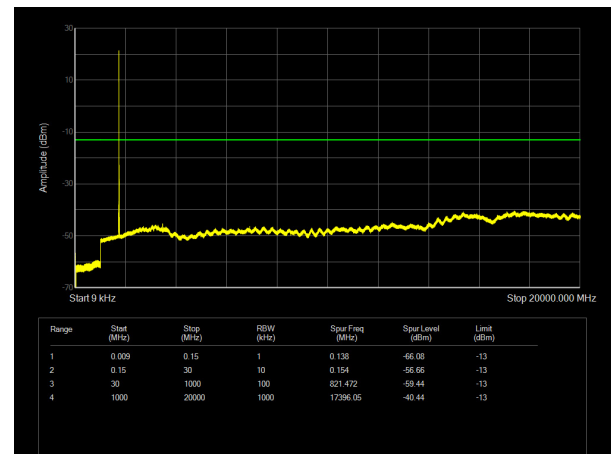

LTE Band 4 1.4MHz CH-Low 9kHz~20GHz

LTE Band 4 3MHz CH- Low 9kHz~20GHz

LTE Band 4 1.4MHz CH- Middle 9kHz~20GHz

LTE Band 4 3MHz CH- Middle 9kHz~20GHz

LTE Band 4 1.4MHz CH- High 9kHz~20GHz

LTE Band 4 3MHz CH-High 9kHz~20GHz

LTE Band 4 5MHz CH- Low 9kHz~20GHz

LTE Band 4 10MHz CH-Low 9kHz~20GHz

LTE Band 4 5MHz CH- Middle 9kHz~20GHz

LTE Band 4 10MHz CH- Middle 9kHz~20GHz

LTE Band 4 5MHz CH-High 9kHz~20GHz

LTE Band 4 10MHz CH- High 9kHz~20GHz

LTE Band 4 15MHz CH- Low 9kHz~20GHz

LTE Band 4 20MHz CH-Low 9kHz~20GHz

LTE Band 4 15MHz CH- Middle 9kHz~20GHz

LTE Band 4 20MHz CH- Middle 9kHz~20GHz

LTE Band 4 15MHz CH-High 9kHz~20GHz

LTE Band 4 20MHz CH- High 9kHz~20GHz

LTE Band 7 5MHz CH- Low 9kHz~26GHz

LTE Band 7 10MHz CH-Low 9kHz~26GHz

LTE Band 7 5MHz CH- Middle 9kHz~26GHz

LTE Band 7 10MHz CH- Middle 9kHz~26GHz

LTE Band 7 5MHz CH-High 9kHz~26GHz

LTE Band 7 10MHz CH- High 9kHz~26GHz