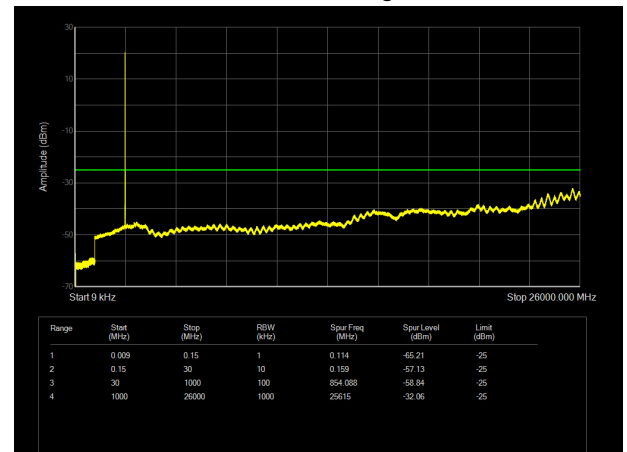

LTE Band 4 15MHz CH- Low 9kHz~20GHz

LTE Band 4 20MHz CH-Low 9kHz~20GHz

LTE Band 4 15MHz CH- Middle 9kHz~20GHz

LTE Band 4 20MHz CH- Middle 9kHz~20GHz

LTE Band 4 15MHz CH-High 9kHz~20GHz

LTE Band 4 20MHz CH- High 9kHz~20GHz

LTE Band 7 5MHz CH- Low 9kHz~26GHz

LTE Band 7 10MHz CH-Low 9kHz~26GHz

LTE Band 7 5MHz CH- Middle 9kHz~26GHz

LTE Band 7 10MHz CH- Middle 9kHz~26GHz

LTE Band 7 5MHz CH-High 9kHz~26GHz

LTE Band 7 10MHz CH- High 9kHz~26GHz

LTE Band 7 15MHz CH- Low 9kHz~26GHz

LTE Band 7 20MHz CH-Low 9kHz~26GHz

LTE Band 7 15MHz CH- Middle 9kHz~26GHz

LTE Band 7 20MHz CH- Middle 9kHz~26GHz

LTE Band 7 15MHz CH-High 9kHz~26GHz

LTE Band 7 20MHz CH- High 9kHz~26GHz