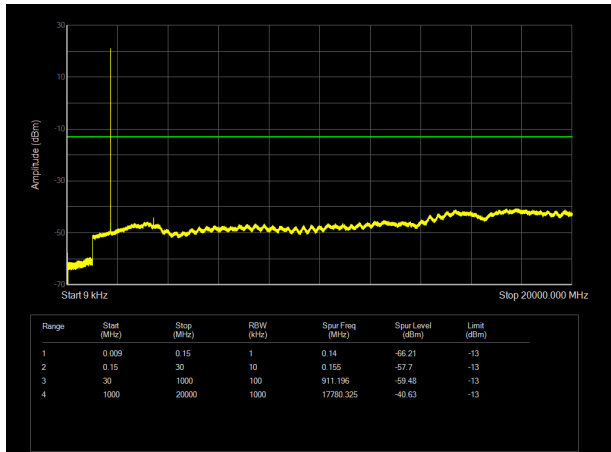

LTE Band 4 1.4MHz CH-Low 9kHz~20GHz

LTE Band 4 3MHz CH- Low 9kHz~20GHz

LTE Band 4 1.4MHz CH- Middle 9kHz~20GHz

LTE Band 4 3MHz CH- Middle 9kHz~20GHz

LTE Band 4 1.4MHz CH- High 9kHz~20GHz

LTE Band 4 3MHz CH-High 9kHz~20GHz

LTE Band 4 5MHz CH- Low 9kHz~20GHz

LTE Band 4 10MHz CH-Low 9kHz~20GHz

LTE Band 4 5MHz CH- Middle 9kHz~20GHz

LTE Band 4 10MHz CH- Middle 9kHz~20GHz

LTE Band 4 5MHz CH-High 9kHz~20GHz

LTE Band 4 10MHz CH- High 9kHz~20GHz

LTE Band 4 15MHz CH- Low 9kHz~20GHz

LTE Band 4 20MHz CH-Low 9kHz~20GHz

LTE Band 4 15MHz CH- Middle 9kHz~20GHz

LTE Band 4 20MHz CH- Middle 9kHz~20GHz

LTE Band 4 15MHz CH-High 9kHz~20GHz

LTE Band 4 20MHz CH- High 9kHz~20GHz