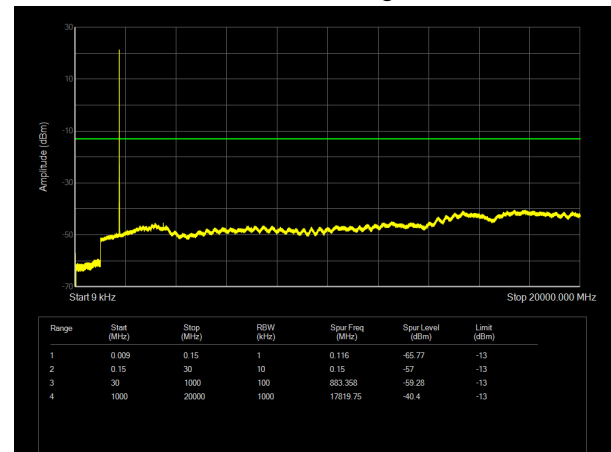

LTE Band 4 1.4MHz CH-Low 9kHz~20GHz

LTE Band 4 3MHz CH- Low 9kHz~20GHz

LTE Band 4 1.4MHz CH- Middle 9kHz~20GHz

LTE Band 4 3MHz CH- Middle 9kHz~20GHz

LTE Band 4 1.4MHz CH- High 9kHz~20GHz

LTE Band 4 3MHz CH-High 9kHz~20GHz

LTE Band 4 5MHz CH- Low 9kHz~20GHz

LTE Band 4 10MHz CH-Low 9kHz~20GHz

LTE Band 4 5MHz CH- Middle 9kHz~20GHz

LTE Band 4 10MHz CH- Middle 9kHz~20GHz

LTE Band 4 5MHz CH-High 9kHz~20GHz

LTE Band 4 10MHz CH- High 9kHz~20GHz

LTE Band 4 15MHz CH- Low 9kHz~20GHz

LTE Band 4 20MHz CH-Low 9kHz~20GHz

LTE Band 4 15MHz CH- Middle 9kHz~20GHz

LTE Band 4 20MHz CH- Middle 9kHz~20GHz

LTE Band 4 15MHz CH-High 9kHz~20GHz

LTE Band 4 20MHz CH- High 9kHz~20GHz

LTE Band 7 5MHz CH- Low 9kHz~26GHz

LTE Band 7 10MHz CH-Low 9kHz~26GHz

LTE Band 7 5MHz CH- Middle 9kHz~26GHz

LTE Band 7 10MHz CH- Middle 9kHz~26GHz

LTE Band 7 5MHz CH-High 9kHz~26GHz

LTE Band 7 10MHz CH- High 9kHz~26GHz