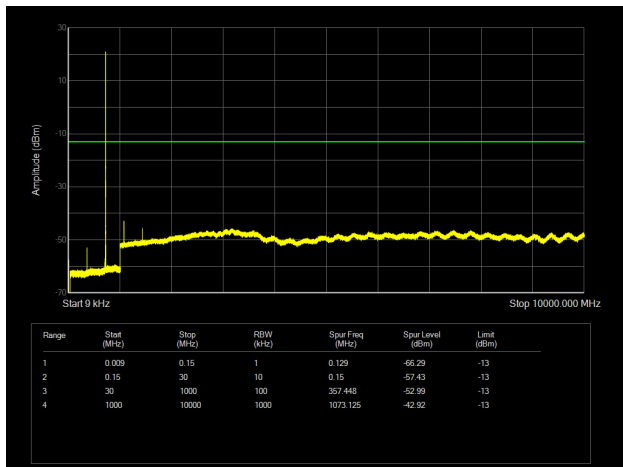

LTE Band 7 15MHz CH- Low 9kHz~26GHz

LTE Band 7 20MHz CH-Low 9kHz~26GHz

LTE Band 7 15MHz CH- Middle 9kHz~26GHz

LTE Band 7 20MHz CH- Middle 9kHz~26GHz

LTE Band 7 15MHz CH-High 9kHz~26GHz

LTE Band 7 20MHz CH- High 9kHz~26GHz

LTE Band 12 1.4MHz CH-Low 9kHz ~10GHz

LTE Band 12 3MHz CH-Low 9kHz ~10GHz

LTE Band 12 1.4MHz CH- Middle 9kHz ~10GHz

LTE Band 12 3MHz CH- Middle 9kHz ~10GHz

LTE Band 12 1.4MHz CH-High 9kHz ~10GHz

LTE Band 12 3MHz CH-High 9kHz ~10GHz

LTE Band 12 5MHz CH-Low 9kHz ~10GHz

LTE Band 12 10MHz CH-Low 9kHz ~10GHz

LTE Band 12 5MHz CH- Middle 9kHz ~10GHz

LTE Band 12 10MHz CH- Middle 9kHz ~10GHz

LTE Band 12 5MHz CH-High 9kHz ~10GHz

LTE Band 12 10MHz CH-High 9kHz ~10GHz