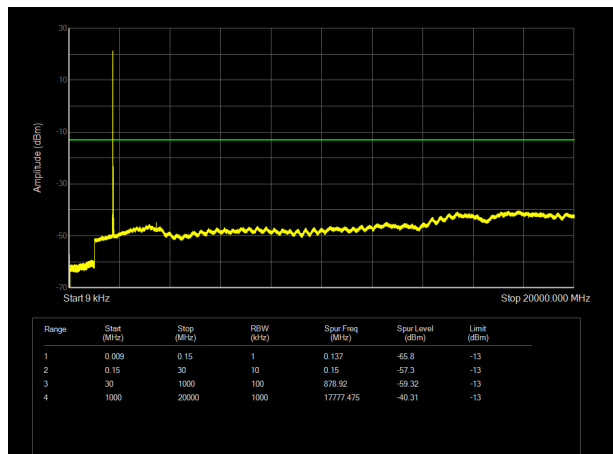

LTE Band 4 5MHz CH- Low 9kHz~20GHz

LTE Band 4 10MHz CH-Low 9kHz~20GHz

LTE Band 4 5MHz CH- Middle 9kHz~20GHz

LTE Band 4 10MHz CH- Middle 9kHz~20GHz

LTE Band 4 5MHz CH-High 9kHz~20GHz

LTE Band 4 10MHz CH- High 9kHz~20GHz

LTE Band 4 15MHz CH- Low 9kHz~20GHz

LTE Band 4 20MHz CH-Low 9kHz~20GHz

LTE Band 4 15MHz CH- Middle 9kHz~20GHz

LTE Band 4 20MHz CH- Middle 9kHz~20GHz

LTE Band 4 15MHz CH-High 9kHz~20GHz

LTE Band 4 20MHz CH- High 9kHz~20GHz

LTE Band 7 5MHz CH- Low 9kHz~26GHz

LTE Band 7 10MHz CH-Low 9kHz~26GHz

LTE Band 7 5MHz CH- Middle 9kHz~26GHz

LTE Band 7 10MHz CH- Middle 9kHz~26GHz

LTE Band 7 5MHz CH-High 9kHz~26GHz

LTE Band 7 10MHz CH- High 9kHz~26GHz

LTE Band 7 15MHz CH- Low 9kHz~26GHz

LTE Band 7 20MHz CH-Low 9kHz~26GHz

LTE Band 7 15MHz CH- Middle 9kHz~26GHz

LTE Band 7 20MHz CH- Middle 9kHz~26GHz

LTE Band 7 15MHz CH-High 9kHz~26GHz

LTE Band 7 20MHz CH- High 9kHz~26GHz