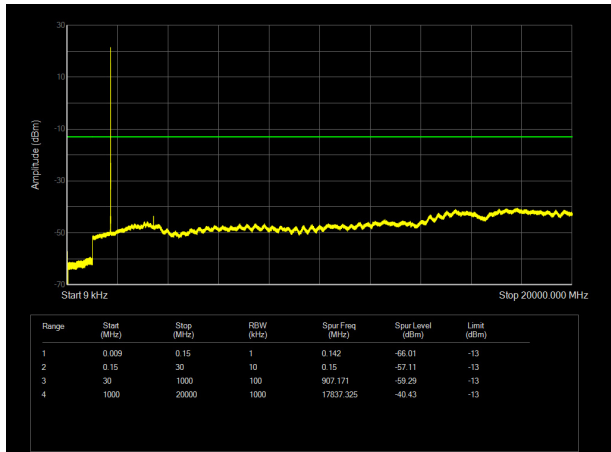

LTE Band 4 1.4MHz CH-Low 9kHz~20GHz

LTE Band 4 3MHz CH- Low 9kHz~20GHz

LTE Band 4 1.4MHz CH- Middle 9kHz~20GHz

LTE Band 4 3MHz CH- Middle 9kHz~20GHz

LTE Band 4 1.4MHz CH- High 9kHz~20GHz

LTE Band 4 3MHz CH-High 9kHz~20GHz

LTE Band 4 5MHz CH- Low 9kHz~20GHz

LTE Band 4 10MHz CH-Low 9kHz~20GHz

LTE Band 4 5MHz CH- Middle 9kHz~20GHz

LTE Band 4 10MHz CH- Middle 9kHz~20GHz

LTE Band 4 5MHz CH-High 9kHz~20GHz

LTE Band 4 10MHz CH- High 9kHz~20GHz

LTE Band 4 15MHz CH- Low 9kHz~20GHz

LTE Band 4 20MHz CH-Low 9kHz~20GHz

LTE Band 4 15MHz CH- Middle 9kHz~20GHz

LTE Band 4 20MHz CH- Middle 9kHz~20GHz

LTE Band 4 15MHz CH-High 9kHz~20GHz

LTE Band 4 20MHz CH- High 9kHz~20GHz