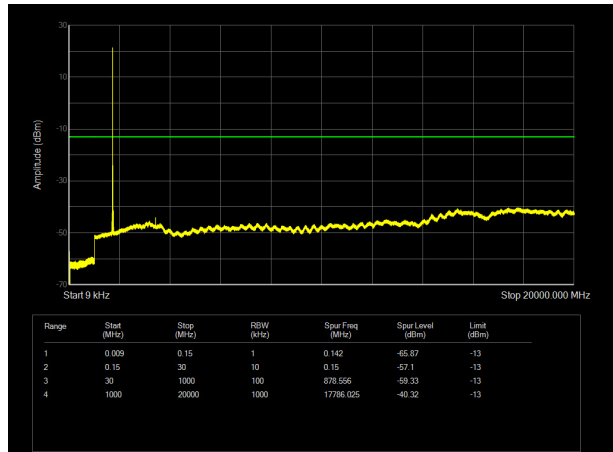

LTE Band 4 1.4MHz CH-Low 9kHz~20GHz

LTE Band 4 3MHz CH- Low 9kHz~20GHz

LTE Band 4 1.4MHz CH- Middle 9kHz~20GHz

LTE Band 4 3MHz CH- Middle 9kHz~20GHz

LTE Band 4 1.4MHz CH- High 9kHz~20GHz

LTE Band 4 3MHz CH-High 9kHz~20GHz

LTE Band 4 5MHz CH- Low 9kHz~20GHz

LTE Band 4 10MHz CH-Low 9kHz~20GHz

LTE Band 4 5MHz CH- Middle 9kHz~20GHz

LTE Band 4 10MHz CH- Middle 9kHz~20GHz

LTE Band 4 5MHz CH-High 9kHz~20GHz

LTE Band 4 10MHz CH- High 9kHz~20GHz

LTE Band 4 15MHz CH- Low 9kHz~20GHz

LTE Band 4 20MHz CH-Low 9kHz~20GHz

LTE Band 4 15MHz CH- Middle 9kHz~20GHz

LTE Band 4 20MHz CH- Middle 9kHz~20GHz

LTE Band 4 15MHz CH-High 9kHz~20GHz

LTE Band 4 20MHz CH- High 9kHz~20GHz

LTE Band 7 5MHz CH- Low 9kHz~26GHz

LTE Band 7 10MHz CH-Low 9kHz~26GHz

LTE Band 7 5MHz CH- Middle 9kHz~26GHz

LTE Band 7 10MHz CH- Middle 9kHz~26GHz

LTE Band 7 5MHz CH-High 9kHz~26GHz

LTE Band 7 10MHz CH- High 9kHz~26GHz