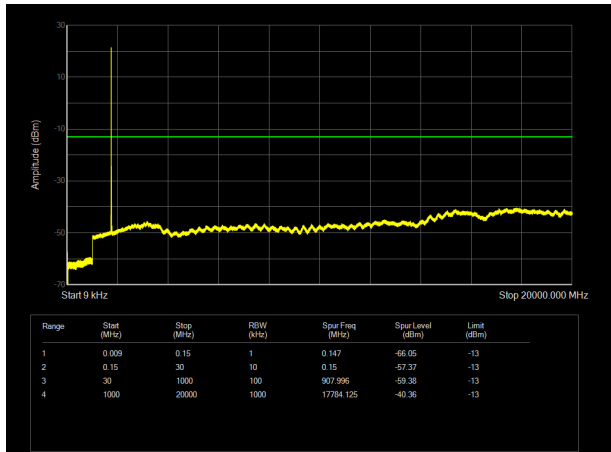

LTE Band 4 5MHz CH- Low 9kHz~20GHz

LTE Band 4 10MHz CH-Low 9kHz~20GHz

LTE Band 4 5MHz CH- Middle 9kHz~20GHz

LTE Band 4 10MHz CH- Middle 9kHz~20GHz

LTE Band 4 5MHz CH-High 9kHz~20GHz

LTE Band 4 10MHz CH- High 9kHz~20GHz

LTE Band 4 15MHz CH- Low 9kHz~20GHz

LTE Band 4 20MHz CH-Low 9kHz~20GHz

LTE Band 4 15MHz CH- Middle 9kHz~20GHz

LTE Band 4 20MHz CH- Middle 9kHz~20GHz

LTE Band 4 15MHz CH-High 9kHz~20GHz

LTE Band 4 20MHz CH- High 9kHz~20GHz

LTE Band 7 5MHz CH- Low 9kHz~26GHz

LTE Band 7 10MHz CH-Low 9kHz~26GHz

LTE Band 7 5MHz CH- Middle 9kHz~26GHz

LTE Band 7 10MHz CH- Middle 9kHz~26GHz

LTE Band 7 5MHz CH-High 9kHz~26GHz

LTE Band 7 10MHz CH- High 9kHz~26GHz

LTE Band 7 15MHz CH- Low 9kHz~26GHz

LTE Band 7 20MHz CH-Low 9kHz~26GHz

LTE Band 7 15MHz CH- Middle 9kHz~26GHz

LTE Band 7 20MHz CH- Middle 9kHz~26GHz

LTE Band 7 15MHz CH-High 9kHz~26GHz

LTE Band 7 20MHz CH- High 9kHz~26GHz