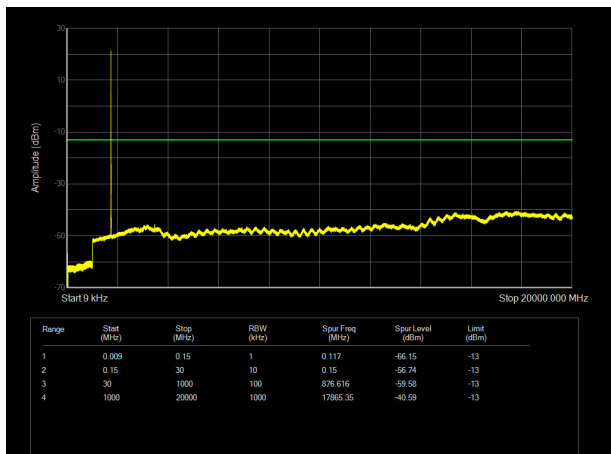

LTE Band 4 1.4MHz CH-Low 9kHz~20GHz

LTE Band 4 3MHz CH- Low 9kHz~20GHz

LTE Band 4 1.4MHz CH- Middle 9kHz~20GHz

LTE Band 4 3MHz CH- Middle 9kHz~20GHz

LTE Band 4 1.4MHz CH- High 9kHz~20GHz

LTE Band 4 3MHz CH-High 9kHz~20GHz

LTE Band 4 5MHz CH- Low 9kHz~20GHz

LTE Band 4 10MHz CH-Low 9kHz~20GHz

LTE Band 4 5MHz CH- Middle 9kHz~20GHz

LTE Band 4 10MHz CH- Middle 9kHz~20GHz

LTE Band 4 5MHz CH-High 9kHz~20GHz

LTE Band 4 10MHz CH- High 9kHz~20GHz

LTE Band 4 15MHz CH- Low 9kHz~20GHz

LTE Band 4 20MHz CH-Low 9kHz~20GHz

LTE Band 4 15MHz CH- Middle 9kHz~20GHz

LTE Band 4 20MHz CH- Middle 9kHz~20GHz

LTE Band 4 15MHz CH-High 9kHz~20GHz

LTE Band 4 20MHz CH- High 9kHz~20GHz