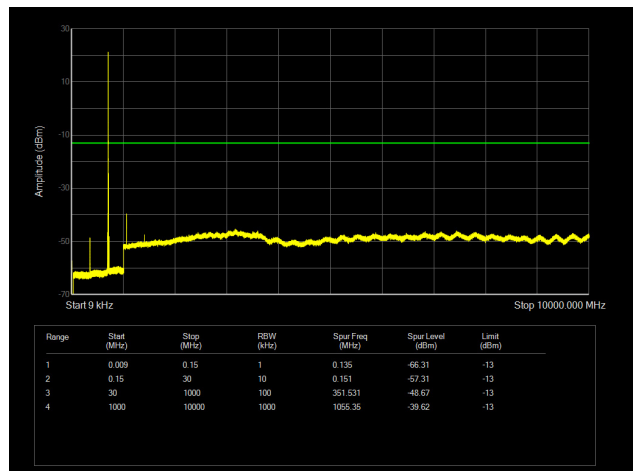

LTE Band 12 1.4MHz CH-Low 9kHz ~10GHz

LTE Band 12 3MHz CH-Low 9kHz ~10GHz

LTE Band 12 1.4MHz CH- Middle 9kHz ~10GHz

LTE Band 12 3MHz CH- Middle 9kHz ~10GHz

LTE Band 12 1.4MHz CH-High 9kHz ~10GHz

LTE Band 12 3MHz CH-High 9kHz ~10GHz

LTE Band 12 5MHz CH-Low 9kHz ~10GHz

LTE Band 12 10MHz CH-Low 9kHz ~10GHz

LTE Band 12 5MHz CH- Middle 9kHz ~10GHz

LTE Band 12 10MHz CH- Middle 9kHz ~10GHz

LTE Band 12 5MHz CH-High 9kHz ~10GHz

LTE Band 12 10MHz CH-High 9kHz ~10GHz