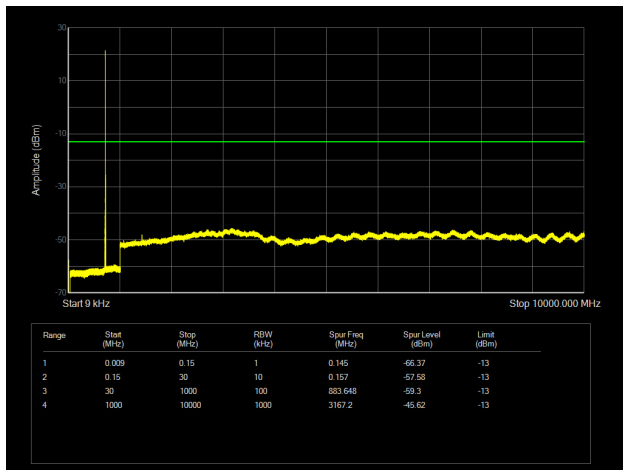

LTE Band 12 1.4MHz CH-Low 9kHz ~10GHz

LTE Band 12 3MHz CH-Low 9kHz ~10GHz

LTE Band 12 1.4MHz CH- Middle 9kHz ~10GHz

LTE Band 12 3MHz CH- Middle 9kHz ~10GHz

LTE Band 12 1.4MHz CH-High 9kHz ~10GHz

LTE Band 12 3MHz CH-High 9kHz ~10GHz

LTE Band 12 5MHz CH-Low 9kHz ~10GHz

LTE Band 12 10MHz CH-Low 9kHz ~10GHz

LTE Band 12 5MHz CH- Middle 9kHz ~10GHz

LTE Band 12 10MHz CH- Middle 9kHz ~10GHz

LTE Band 12 5MHz CH-High 9kHz ~10GHz

LTE Band 12 10MHz CH-High 9kHz ~10GHz