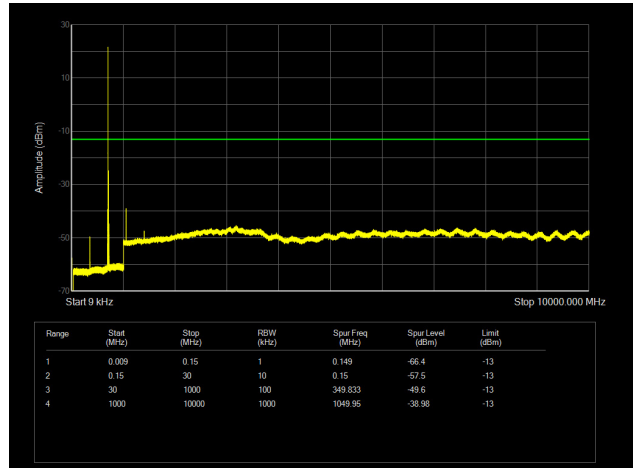

LTE Band 7 15MHz CH- Low 9kHz~26GHz

LTE Band 7 20MHz CH-Low 9kHz~26GHz

LTE Band 7 15MHz CH- Middle 9kHz~26GHz

LTE Band 7 20MHz CH- Middle 9kHz~26GHz

LTE Band 7 15MHz CH-High 9kHz~26GHz

LTE Band 7 20MHz CH- High 9kHz~26GHz

LTE Band 12 1.4MHz CH-Low 9kHz ~10GHz

LTE Band 12 3MHz CH-Low 9kHz ~10GHz

LTE Band 12 1.4MHz CH- Middle 9kHz ~10GHz

LTE Band 12 3MHz CH- Middle 9kHz ~10GHz

LTE Band 12 1.4MHz CH-High 9kHz ~10GHz

LTE Band 12 3MHz CH-High 9kHz ~10GHz

LTE Band 12 5MHz CH-Low 9kHz ~10GHz

LTE Band 12 10MHz CH-Low 9kHz ~10GHz

LTE Band 12 5MHz CH- Middle 9kHz ~10GHz

LTE Band 12 10MHz CH- Middle 9kHz ~10GHz

LTE Band 12 5MHz CH-High 9kHz ~10GHz

LTE Band 12 10MHz CH-High 9kHz ~10GHz