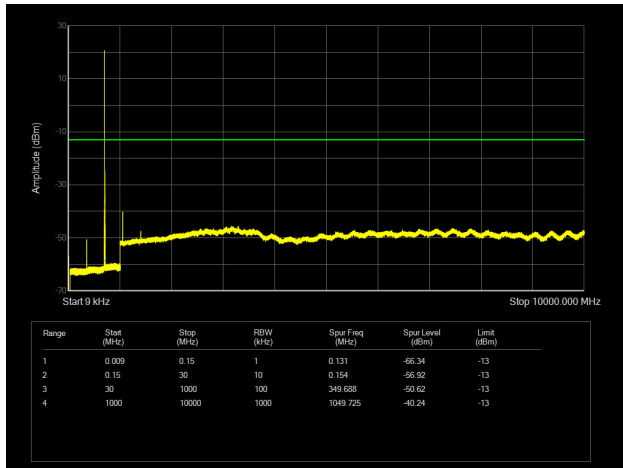

LTE Band 7 15MHz CH- Low 9kHz~26GHz

LTE Band 7 20MHz CH-Low 9kHz~26GHz

LTE Band 7 15MHz CH- Middle 9kHz~26GHz

LTE Band 7 20MHz CH- Middle 9kHz~26GHz

LTE Band 7 15MHz CH-High 9kHz~26GHz

LTE Band 7 20MHz CH- High 9kHz~26GHz

LTE Band 12 1.4MHz CH-Low 9kHz ~10GHz

LTE Band 12 3MHz CH-Low 9kHz ~10GHz

LTE Band 12 1.4MHz CH- Middle 9kHz ~10GHz

LTE Band 12 3MHz CH- Middle 9kHz ~10GHz

LTE Band 12 1.4MHz CH-High 9kHz ~10GHz

LTE Band 12 3MHz CH-High 9kHz ~10GHz

LTE Band 12 5MHz CH-Low 9kHz ~10GHz

LTE Band 12 10MHz CH-Low 9kHz ~10GHz

LTE Band 12 5MHz CH- Middle 9kHz ~10GHz

LTE Band 12 10MHz CH- Middle 9kHz ~10GHz

LTE Band 12 5MHz CH-High 9kHz ~10GHz

LTE Band 12 10MHz CH-High 9kHz ~10GHz