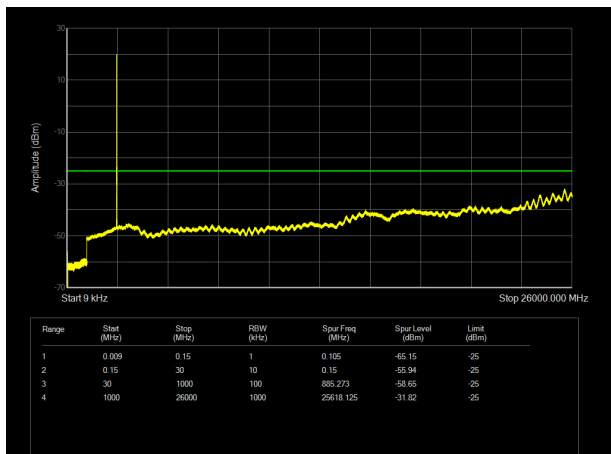

LTE Band 4 5MHz CH- Low 9kHz~20GHz

LTE Band 4 10MHz CH-Low 9kHz~20GHz

LTE Band 4 5MHz CH- Middle 9kHz~20GHz

LTE Band 4 10MHz CH- Middle 9kHz~20GHz

LTE Band 4 5MHz CH-High 9kHz~20GHz

LTE Band 4 10MHz CH- High 9kHz~20GHz

LTE Band 4 15MHz CH- Low 9kHz~20GHz

LTE Band 4 20MHz CH-Low 9kHz~20GHz

LTE Band 4 15MHz CH- Middle 9kHz~20GHz

LTE Band 4 20MHz CH- Middle 9kHz~20GHz

LTE Band 4 15MHz CH-High 9kHz~20GHz

LTE Band 4 20MHz CH- High 9kHz~20GHz

LTE Band 7 5MHz CH- Low 9kHz~26GHz

LTE Band 7 10MHz CH-Low 9kHz~26GHz

LTE Band 7 5MHz CH- Middle 9kHz~26GHz

LTE Band 7 10MHz CH- Middle 9kHz~26GHz

LTE Band 7 5MHz CH-High 9kHz~26GHz

LTE Band 7 10MHz CH- High 9kHz~26GHz

LTE Band 7 15MHz CH- Low 9kHz~26GHz

LTE Band 7 20MHz CH-Low 9kHz~26GHz

LTE Band 7 15MHz CH- Middle 9kHz~26GHz

LTE Band 7 20MHz CH- Middle 9kHz~26GHz

LTE Band 7 15MHz CH-High 9kHz~26GHz

LTE Band 7 20MHz CH- High 9kHz~26GHz