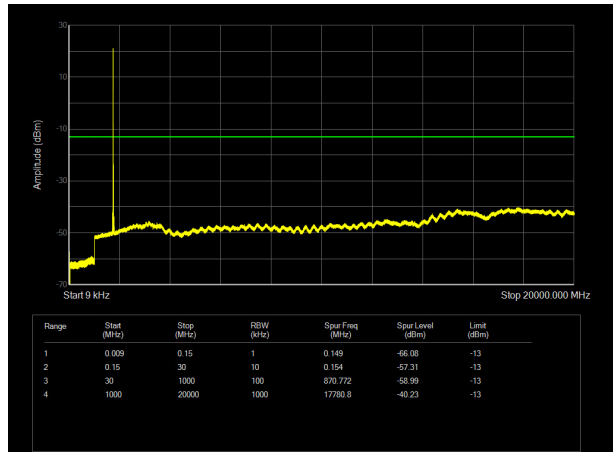

LTE Band 4 5MHz CH- Low 9kHz~20GHz

LTE Band 4 10MHz CH-Low 9kHz~20GHz

LTE Band 4 5MHz CH- Middle 9kHz~20GHz

LTE Band 4 10MHz CH- Middle 9kHz~20GHz

LTE Band 4 5MHz CH-High 9kHz~20GHz

LTE Band 4 10MHz CH- High 9kHz~20GHz

LTE Band 4 15MHz CH- Low 9kHz~20GHz

LTE Band 4 20MHz CH-Low 9kHz~20GHz

LTE Band 4 15MHz CH- Middle 9kHz~20GHz

LTE Band 4 20MHz CH- Middle 9kHz~20GHz

LTE Band 4 15MHz CH-High 9kHz~20GHz

LTE Band 4 20MHz CH- High 9kHz~20GHz

LTE Band 7 5MHz CH- Low 9kHz~26GHz

LTE Band 7 10MHz CH-Low 9kHz~26GHz

LTE Band 7 5MHz CH- Middle 9kHz~26GHz

LTE Band 7 10MHz CH- Middle 9kHz~26GHz

LTE Band 7 5MHz CH-High 9kHz~26GHz

LTE Band 7 10MHz CH- High 9kHz~26GHz

LTE Band 7 15MHz CH- Low 9kHz~26GHz

LTE Band 7 20MHz CH-Low 9kHz~26GHz

LTE Band 7 15MHz CH- Middle 9kHz~26GHz

LTE Band 7 20MHz CH- Middle 9kHz~26GHz

LTE Band 7 15MHz CH-High 9kHz~26GHz

LTE Band 7 20MHz CH- High 9kHz~26GHz