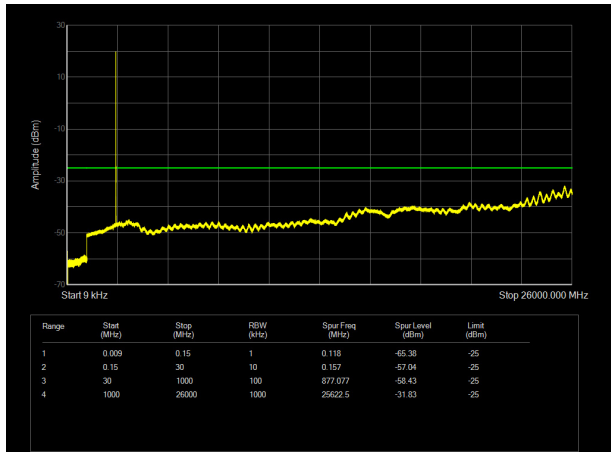

LTE Band 4 5MHz CH- Low 9kHz~20GHz

LTE Band 4 10MHz CH-Low 9kHz~20GHz

LTE Band 4 5MHz CH- Middle 9kHz~20GHz

LTE Band 4 10MHz CH- Middle 9kHz~20GHz

LTE Band 4 5MHz CH-High 9kHz~20GHz

LTE Band 4 10MHz CH- High 9kHz~20GHz

LTE Band 4 15MHz CH- Low 9kHz~20GHz

LTE Band 4 20MHz CH-Low 9kHz~20GHz

LTE Band 4 15MHz CH- Middle 9kHz~20GHz

LTE Band 4 20MHz CH- Middle 9kHz~20GHz

LTE Band 4 15MHz CH-High 9kHz~20GHz

LTE Band 4 20MHz CH- High 9kHz~20GHz

LTE Band 7 5MHz CH- Low 9kHz~26GHz

LTE Band 7 10MHz CH-Low 9kHz~26GHz

LTE Band 7 5MHz CH- Middle 9kHz~26GHz

LTE Band 7 10MHz CH- Middle 9kHz~26GHz

LTE Band 7 5MHz CH-High 9kHz~26GHz

LTE Band 7 10MHz CH- High 9kHz~26GHz

LTE Band 7 15MHz CH- Low 9kHz~26GHz

LTE Band 7 20MHz CH-Low 9kHz~26GHz

LTE Band 7 15MHz CH- Middle 9kHz~26GHz

LTE Band 7 20MHz CH- Middle 9kHz~26GHz

LTE Band 7 15MHz CH-High 9kHz~26GHz

LTE Band 7 20MHz CH- High 9kHz~26GHz