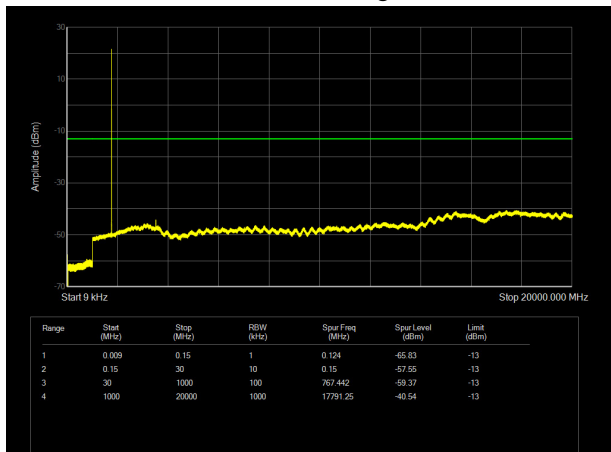

LTE Band 4 1.4MHz CH-Low 9kHz~20GHz

LTE Band 4 3MHz CH- Low 9kHz~20GHz

LTE Band 4 1.4MHz CH- Middle 9kHz~20GHz

LTE Band 4 3MHz CH- Middle 9kHz~20GHz

LTE Band 4 1.4MHz CH- High 9kHz~20GHz

LTE Band 4 3MHz CH-High 9kHz~20GHz

LTE Band 4 5MHz CH- Low 9kHz~20GHz

LTE Band 4 10MHz CH-Low 9kHz~20GHz

LTE Band 4 5MHz CH- Middle 9kHz~20GHz

LTE Band 4 10MHz CH- Middle 9kHz~20GHz

LTE Band 4 5MHz CH-High 9kHz~20GHz

LTE Band 4 10MHz CH- High 9kHz~20GHz

LTE Band 4 15MHz CH- Low 9kHz~20GHz

LTE Band 4 20MHz CH-Low 9kHz~20GHz

LTE Band 4 15MHz CH- Middle 9kHz~20GHz

LTE Band 4 20MHz CH- Middle 9kHz~20GHz

LTE Band 4 15MHz CH-High 9kHz~20GHz

LTE Band 4 20MHz CH- High 9kHz~20GHz