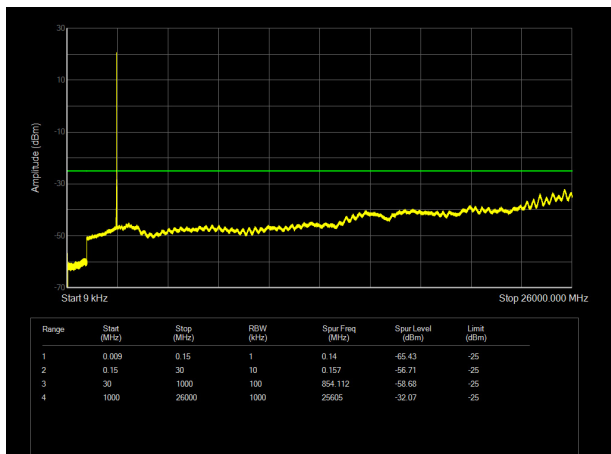

LTE Band 4 15MHz CH- Low 9kHz~20GHz

LTE Band 4 20MHz CH-Low 9kHz~20GHz

LTE Band 4 15MHz CH- Middle 9kHz~20GHz

LTE Band 4 20MHz CH- Middle 9kHz~20GHz

LTE Band 4 15MHz CH-High 9kHz~20GHz

LTE Band 4 20MHz CH- High 9kHz~20GHz

LTE Band 7 5MHz CH- Low 9kHz~26GHz

LTE Band 7 10MHz CH-Low 9kHz~26GHz

LTE Band 7 5MHz CH- Middle 9kHz~26GHz

LTE Band 7 10MHz CH- Middle 9kHz~26GHz

LTE Band 7 5MHz CH-High 9kHz~26GHz

LTE Band 7 10MHz CH- High 9kHz~26GHz

LTE Band 7 15MHz CH- Low 9kHz~26GHz

LTE Band 7 20MHz CH-Low 9kHz~26GHz

LTE Band 7 15MHz CH- Middle 9kHz~26GHz

LTE Band 7 20MHz CH- Middle 9kHz~26GHz

LTE Band 7 15MHz CH-High 9kHz~26GHz

LTE Band 7 20MHz CH- High 9kHz~26GHz

LTE Band 12 1.4MHz CH-Low 9kHz ~10GHz

LTE Band 12 3MHz CH-Low 9kHz ~10GHz

LTE Band 12 1.4MHz CH- Middle 9kHz ~10GHz

LTE Band 12 3MHz CH- Middle 9kHz ~10GHz

LTE Band 12 1.4MHz CH-High 9kHz ~10GHz

LTE Band 12 3MHz CH-High 9kHz ~10GHz