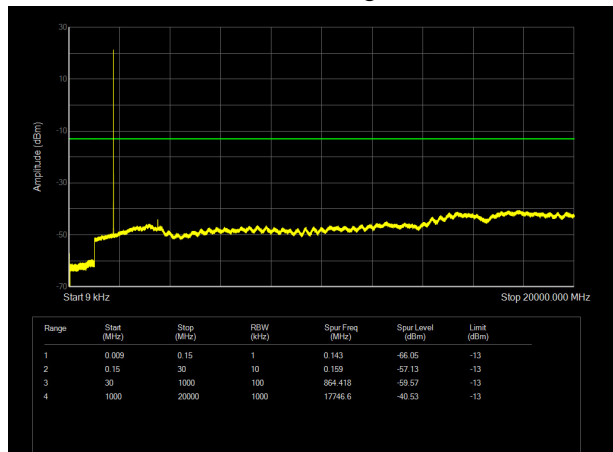

LTE Band 4 1.4MHz CH-Low 9kHz~20GHz

LTE Band 4 3MHz CH- Low 9kHz~20GHz

LTE Band 4 1.4MHz CH- Middle 9kHz~20GHz

LTE Band 4 3MHz CH- Middle 9kHz~20GHz

LTE Band 4 1.4MHz CH- High 9kHz~20GHz

LTE Band 4 3MHz CH-High 9kHz~20GHz

LTE Band 4 5MHz CH- Low 9kHz~20GHz

LTE Band 4 10MHz CH-Low 9kHz~20GHz

LTE Band 4 5MHz CH- Middle 9kHz~20GHz

LTE Band 4 10MHz CH- Middle 9kHz~20GHz

LTE Band 4 5MHz CH-High 9kHz~20GHz

LTE Band 4 10MHz CH- High 9kHz~20GHz

LTE Band 4 15MHz CH- Low 9kHz~20GHz

LTE Band 4 20MHz CH-Low 9kHz~20GHz

LTE Band 4 15MHz CH- Middle 9kHz~20GHz

LTE Band 4 20MHz CH- Middle 9kHz~20GHz

LTE Band 4 15MHz CH-High 9kHz~20GHz

LTE Band 4 20MHz CH- High 9kHz~20GHz