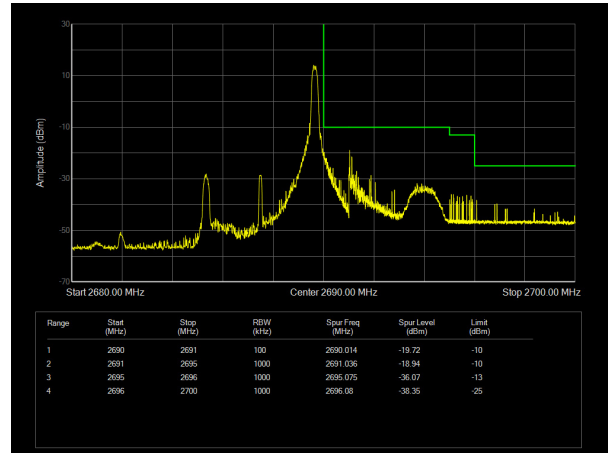

LTE Band 38 64QAM 10MHz CH-Low, 1 RB

LTE Band 38 64QAM 10MHz CH-High, 1 RB

LTE Band 38 64QAM 10MHz CH-Low, 100%RB

LTE Band 38 64QAM 10MHz CH-High, 100%RB

LTE Band 38 64QAM 15MHz CH-Low, 1 RB

LTE Band 38 64QAM 15MHz CH-High, 1 RB

LTE Band 38 64QAM 15MHz CH-Low, 100%RB

LTE Band 38 64QAM 15MHz CH-High, 100%RB

LTE Band 38 64QAM 20MHz CH-Low, 1 RB

LTE Band 38 64QAM 20MHz CH-High, 1 RB

LTE Band 38 64QAM 20MHz CH-Low, 100%RB

LTE Band 38 64QAM 20MHz CH-High, 100%RB

LTE Band 41 QPSK 5MHz CH-Low, 1 RB

LTE Band 41 QPSK 5MHz CH-High, 1 RB

LTE Band 41 QPSK 5MHz CH-Low, 100%RB

LTE Band 41 QPSK 5MHz CH-High, 100%RB

LTE Band 41 QPSK 10MHz CH-Low, 1 RB

LTE Band 41 QPSK 10MHz CH-High, 1 RB