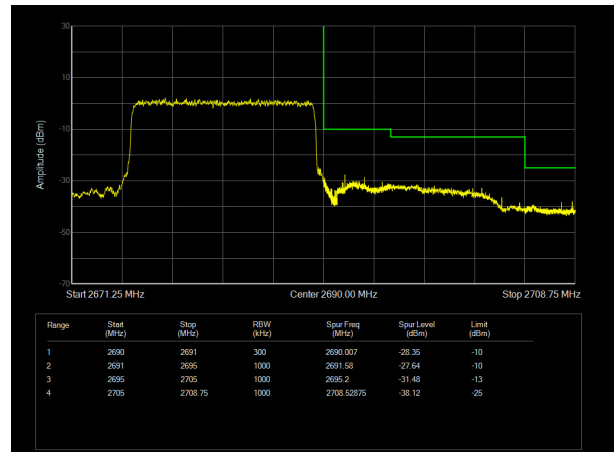

LTE Band 41 QPSK 5MHz CH-Low, 1 RB

LTE Band 41 QPSK 5MHz CH-High, 1 RB

LTE Band 41 QPSK 5MHz CH-Low, 100%RB

LTE Band 41 QPSK 5MHz CH-High, 100%RB

LTE Band 41 QPSK 10MHz CH-Low, 1 RB

LTE Band 41 QPSK 10MHz CH-High, 1 RB

LTE Band 41 QPSK 10MHz CH-Low, 100%RB

LTE Band 41 QPSK 10MHz CH-High, 100%RB

LTE Band 41 QPSK 15MHz CH-Low, 1 RB

LTE Band 41 QPSK 15MHz CH-High, 1 RB

LTE Band 41 QPSK 15MHz CH-Low, 100%RB

LTE Band 41 QPSK 15MHz CH-High, 100%RB

LTE Band 41 QPSK 20MHz CH-Low, 1 RB

LTE Band 41 QPSK 20MHz CH-High, 1 RB

LTE Band 41 QPSK 20MHz CH-Low, 100%RB

LTE Band 41 QPSK 20MHz CH-High, 100%RB

LTE Band 41 16QAM 5MHz CH-Low, 1 RB

LTE Band 41 16QAM 5MHz CH-High, 1 RB