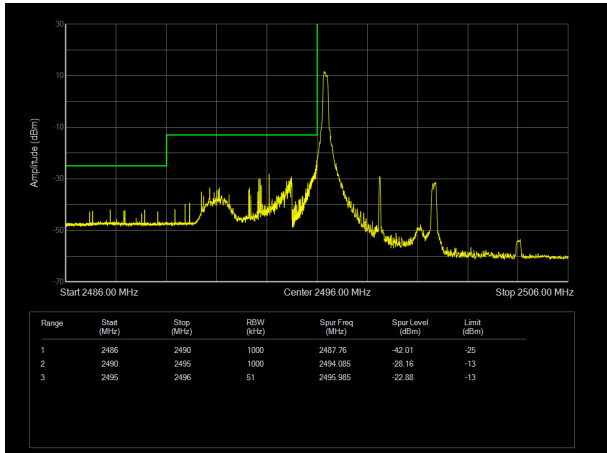

LTE Band 38 64QAM 10MHz CH-Low, 1 RB

LTE Band 38 64QAM 10MHz CH-High, 1 RB

LTE Band 38 64QAM 10MHz CH-Low, 100%RB

LTE Band 38 64QAM 10MHz CH-High, 100%RB

LTE Band 38 64QAM 15MHz CH-Low, 1 RB

LTE Band 38 64QAM 15MHz CH-High, 1 RB

LTE Band 38 64QAM 15MHz CH-Low, 100%RB

LTE Band 38 64QAM 15MHz CH-High, 100%RB

LTE Band 38 64QAM 20MHz CH-Low, 1 RB

LTE Band 38 64QAM 20MHz CH-High, 1 RB

LTE Band 38 64QAM 20MHz CH-Low, 100%RB

LTE Band 38 64QAM 20MHz CH-High, 100%RB

LTE Band 41 QPSK 5MHz CH-Low, 1 RB

LTE Band 41 QPSK 5MHz CH-High, 1 RB

LTE Band 41 QPSK 5MHz CH-Low, 100%RB

LTE Band 41 QPSK 5MHz CH-High, 100%RB

LTE Band 41 QPSK 10MHz CH-Low, 1 RB

LTE Band 41 QPSK 10MHz CH-High, 1 RB