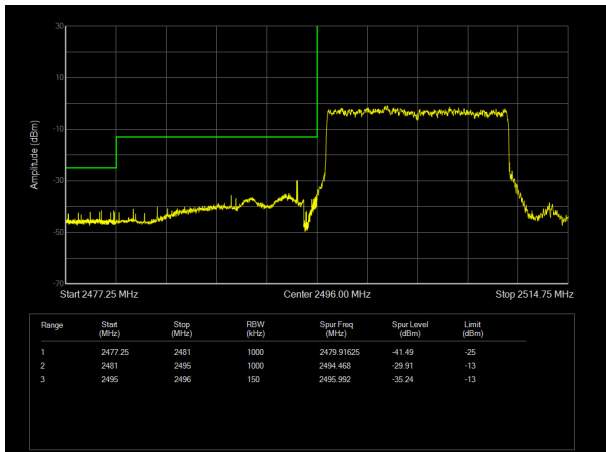

LTE Band 41 QPSK 5MHz CH-Low, 1 RB

LTE Band 41 QPSK 5MHz CH-High, 1 RB

LTE Band 41 QPSK 5MHz CH-Low, 100%RB

LTE Band 41 QPSK 5MHz CH-High, 100%RB

LTE Band 41 QPSK 10MHz CH-Low, 1 RB

LTE Band 41 QPSK 10MHz CH-High, 1 RB

LTE Band 41 QPSK 10MHz CH-Low, 100%RB

LTE Band 41 QPSK 10MHz CH-High, 100%RB

LTE Band 41 QPSK 15MHz CH-Low, 1 RB

LTE Band 41 QPSK 15MHz CH-High, 1 RB

LTE Band 41 QPSK 15MHz CH-Low, 100%RB

LTE Band 41 QPSK 15MHz CH-High, 100%RB

LTE Band 41 QPSK 20MHz CH-Low, 1 RB

LTE Band 41 QPSK 20MHz CH-High, 1 RB

LTE Band 41 QPSK 20MHz CH-Low, 100%RB

LTE Band 41 QPSK 20MHz CH-High, 100%RB

LTE Band 41 16QAM 5MHz CH-Low, 1 RB

LTE Band 41 16QAM 5MHz CH-High, 1 RB