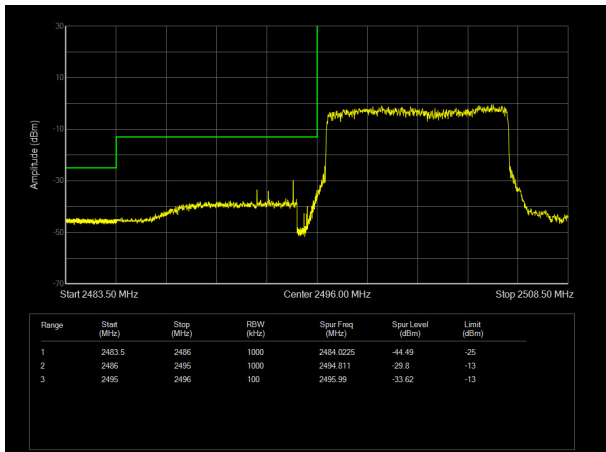

LTE Band 38 64QAM 15MHz CH-Low, 100%RB

LTE Band 38 64QAM 15MHz CH-High, 100%RB

LTE Band 38 64QAM 20MHz CH-Low, 1 RB

LTE Band 38 64QAM 20MHz CH-High, 1 RB

LTE Band 38 64QAM 20MHz CH-Low, 100%RB

LTE Band 38 64QAM 20MHz CH-High, 100%RB

LTE Band 41 QPSK 5MHz CH-Low, 1 RB

LTE Band 41 QPSK 5MHz CH-High, 1 RB

LTE Band 41 QPSK 5MHz CH-Low, 100%RB

LTE Band 41 QPSK 5MHz CH-High, 100%RB

LTE Band 41 QPSK 10MHz CH-Low, 1 RB

LTE Band 41 QPSK 10MHz CH-High, 1 RB

LTE Band 41 QPSK 10MHz CH-Low, 100%RB

LTE Band 41 QPSK 10MHz CH-High, 100%RB

LTE Band 41 QPSK 15MHz CH-Low, 1 RB

LTE Band 41 QPSK 15MHz CH-High, 1 RB

LTE Band 41 QPSK 15MHz CH-Low, 100%RB

LTE Band 41 QPSK 15MHz CH-High, 100%RB