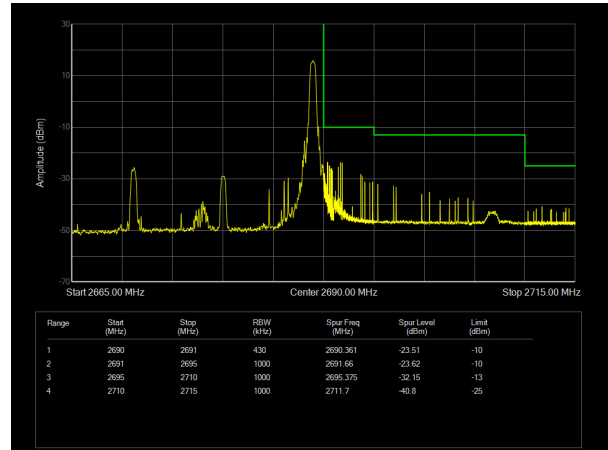

LTE Band 41 QPSK 5MHz CH-Low, 1 RB

LTE Band 41 QPSK 5MHz CH-High, 1 RB

LTE Band 41 QPSK 5MHz CH-Low, 100%RB

LTE Band 41 QPSK 5MHz CH-High, 100%RB

LTE Band 41 QPSK 10MHz CH-Low, 1 RB

LTE Band 41 QPSK 10MHz CH-High, 1 RB

LTE Band 41 QPSK 10MHz CH-Low, 100%RB

LTE Band 41 QPSK 10MHz CH-High, 100%RB

LTE Band 41 QPSK 15MHz CH-Low, 1 RB

LTE Band 41 QPSK 15MHz CH-High, 1 RB

LTE Band 41 QPSK 15MHz CH-Low, 100%RB

LTE Band 41 QPSK 15MHz CH-High, 100%RB

LTE Band 41 QPSK 20MHz CH-Low, 1 RB

LTE Band 41 QPSK 20MHz CH-High, 1 RB

LTE Band 41 QPSK 20MHz CH-Low, 100%RB

LTE Band 41 QPSK 20MHz CH-High, 100%RB

LTE Band 41 16QAM 5MHz CH-Low, 1 RB

LTE Band 41 16QAM 5MHz CH-High, 1 RB