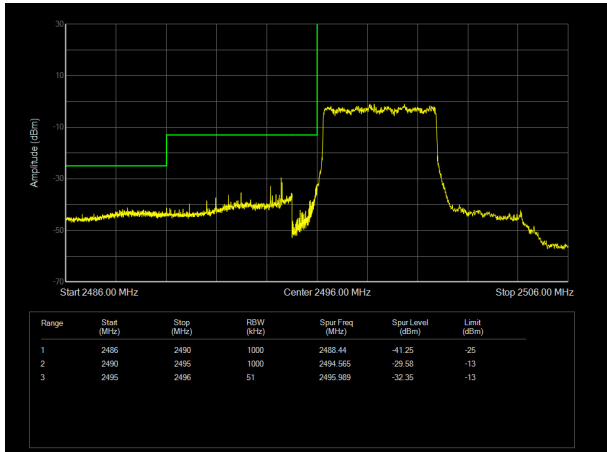

LTE Band 38 64QAM 10MHz CH-Low, 1 RB

LTE Band 38 64QAM 10MHz CH-High, 1 RB

LTE Band 38 64QAM 10MHz CH-Low, 100%RB

LTE Band 38 64QAM 10MHz CH-High, 100%RB

LTE Band 38 64QAM 15MHz CH-Low, 1 RB

LTE Band 38 64QAM 15MHz CH-High, 1 RB

LTE Band 38 64QAM 15MHz CH-Low, 100%RB

LTE Band 38 64QAM 15MHz CH-High, 100%RB

LTE Band 38 64QAM 20MHz CH-Low, 1 RB

LTE Band 38 64QAM 20MHz CH-High, 1 RB

LTE Band 38 64QAM 20MHz CH-Low, 100%RB

LTE Band 38 64QAM 20MHz CH-High, 100%RB

LTE Band 41 QPSK 5MHz CH-Low, 1 RB

LTE Band 41 QPSK 5MHz CH-High, 1 RB

LTE Band 41 QPSK 5MHz CH-Low, 100%RB

LTE Band 41 QPSK 5MHz CH-High, 100%RB

LTE Band 41 QPSK 10MHz CH-Low, 1 RB

LTE Band 41 QPSK 10MHz CH-High, 1 RB