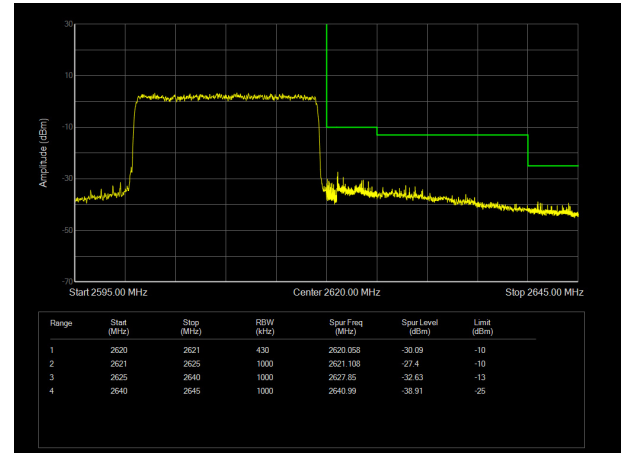

LTE Band 38 16QAM 20MHz CH-Low, 100%RB

LTE Band 38 16QAM 20MHz CH-High, 100%RB

LTE Band 38 64QAM 5MHz CH-Low, 1 RB

LTE Band 38 64QAM 5MHz CH-High, 1 RB

LTE Band 38 64QAM 5MHz CH-Low, 100%RB

LTE Band 38 64QAM 5MHz CH-High, 100%RB

LTE Band 38 64QAM 10MHz CH-Low, 1 RB

LTE Band 38 64QAM 10MHz CH-High, 1 RB

LTE Band 38 64QAM 10MHz CH-Low, 100%RB

LTE Band 38 64QAM 10MHz CH-High, 100%RB

LTE Band 38 64QAM 15MHz CH-Low, 1 RB

LTE Band 38 64QAM 15MHz CH-High, 1 RB

LTE Band 38 64QAM 15MHz CH-Low, 100%RB

LTE Band 38 64QAM 15MHz CH-High, 100%RB

LTE Band 38 64QAM 20MHz CH-Low, 1 RB

LTE Band 38 64QAM 20MHz CH-High, 1 RB

LTE Band 38 64QAM 20MHz CH-Low, 100%RB

LTE Band 38 64QAM 20MHz CH-High, 100%RB