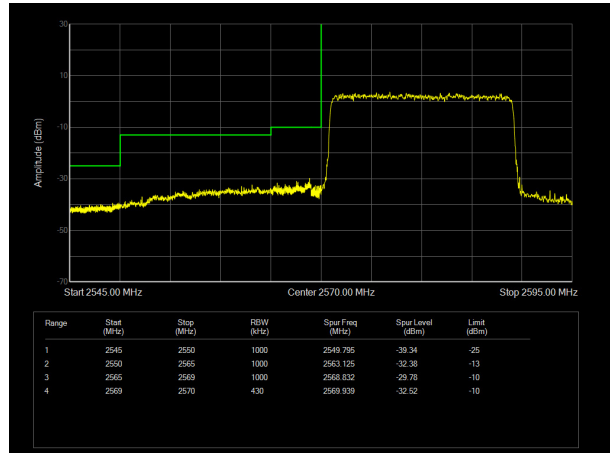

LTE Band 38 16QAM 20MHz CH-Low, 100%RB

LTE Band 38 16QAM 20MHz CH-High, 100%RB

LTE Band 38 64QAM 5MHz CH-Low, 1 RB

LTE Band 38 64QAM 5MHz CH-High, 1 RB

LTE Band 38 64QAM 5MHz CH-Low, 100%RB

LTE Band 38 64QAM 5MHz CH-High, 100%RB

LTE Band 38 64QAM 10MHz CH-Low, 1 RB

LTE Band 38 64QAM 10MHz CH-High, 1 RB

LTE Band 38 64QAM 10MHz CH-Low, 100%RB

LTE Band 38 64QAM 10MHz CH-High, 100%RB

LTE Band 38 64QAM 15MHz CH-Low, 1 RB

LTE Band 38 64QAM 15MHz CH-High, 1 RB

LTE Band 38 64QAM 15MHz CH-Low, 100%RB

LTE Band 38 64QAM 15MHz CH-High, 100%RB

LTE Band 38 64QAM 20MHz CH-Low, 1 RB

LTE Band 38 64QAM 20MHz CH-High, 1 RB

LTE Band 38 64QAM 20MHz CH-Low, 100%RB

LTE Band 38 64QAM 20MHz CH-High, 100%RB