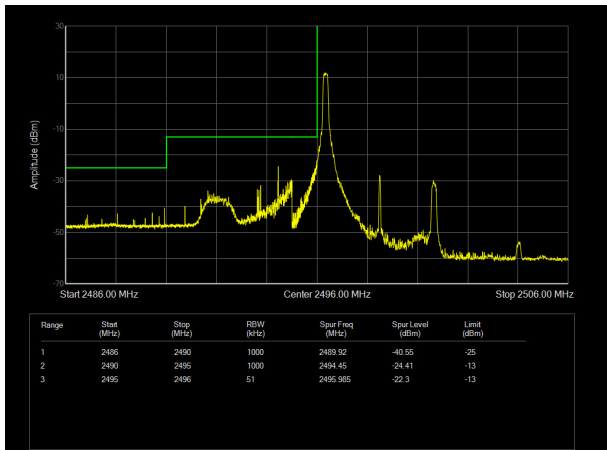

LTE Band 41 QPSK 10MHz CH-Low, 100%RB

LTE Band 41 QPSK 10MHz CH-High, 100%RB

LTE Band 41 QPSK 15MHz CH-Low, 1 RB

LTE Band 41 QPSK 15MHz CH-High, 1 RB

LTE Band 41 QPSK 15MHz CH-Low, 100%RB

LTE Band 41 QPSK 15MHz CH-High, 100%RB

LTE Band 41 QPSK 20MHz CH-Low, 1 RB

LTE Band 41 QPSK 20MHz CH-High, 1 RB

LTE Band 41 QPSK 20MHz CH-Low, 100%RB

LTE Band 41 QPSK 20MHz CH-High, 100%RB

LTE Band 41 16QAM 5MHz CH-Low, 1 RB

LTE Band 41 16QAM 5MHz CH-High, 1 RB