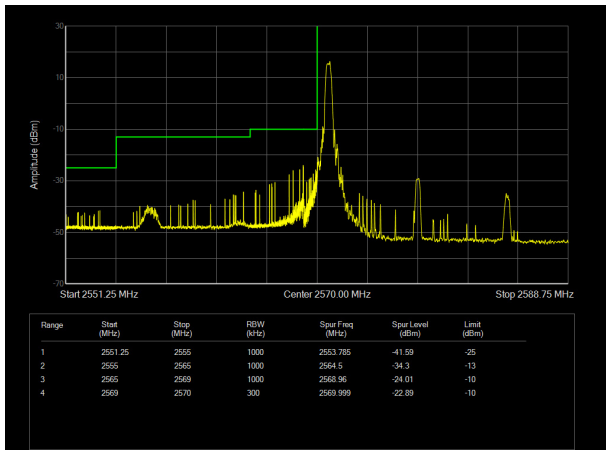

LTE Band 38 16QAM 20MHz CH-Low, 100%RB

LTE Band 38 16QAM 20MHz CH-High, 100%RB

LTE Band 38 64QAM 5MHz CH-Low, 1 RB

LTE Band 38 64QAM 5MHz CH-High, 1 RB

LTE Band 38 64QAM 5MHz CH-Low, 100%RB

LTE Band 38 64QAM 5MHz CH-High, 100%RB

LTE Band 38 64QAM 10MHz CH-Low, 1 RB

LTE Band 38 64QAM 10MHz CH-High, 1 RB

LTE Band 38 64QAM 10MHz CH-Low, 100%RB

LTE Band 38 64QAM 10MHz CH-High, 100%RB

LTE Band 38 64QAM 15MHz CH-Low, 1 RB

LTE Band 38 64QAM 15MHz CH-High, 1 RB

LTE Band 38 64QAM 15MHz CH-Low, 100%RB

LTE Band 38 64QAM 15MHz CH-High, 100%RB

LTE Band 38 64QAM 20MHz CH-Low, 1 RB

LTE Band 38 64QAM 20MHz CH-High, 1 RB

LTE Band 38 64QAM 20MHz CH-Low, 100%RB

LTE Band 38 64QAM 20MHz CH-High, 100%RB