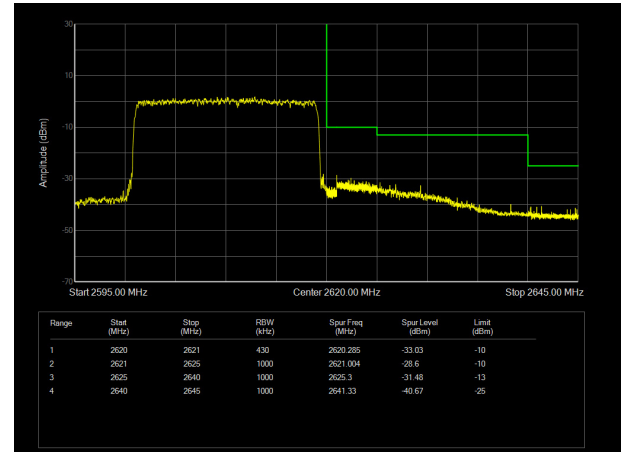

LTE Band 38 64QAM 10MHz CH-Low, 1 RB

LTE Band 38 64QAM 10MHz CH-High, 1 RB

LTE Band 38 64QAM 10MHz CH-Low, 100%RB

LTE Band 38 64QAM 10MHz CH-High, 100%RB

LTE Band 38 64QAM 15MHz CH-Low, 1 RB

LTE Band 38 64QAM 15MHz CH-High, 1 RB

LTE Band 38 64QAM 15MHz CH-Low, 100%RB

LTE Band 38 64QAM 15MHz CH-High, 100%RB

LTE Band 38 64QAM 20MHz CH-Low, 1 RB

LTE Band 38 64QAM 20MHz CH-High, 1 RB

LTE Band 38 64QAM 20MHz CH-Low, 100%RB

LTE Band 38 64QAM 20MHz CH-High, 100%RB

LTE Band 41 QPSK 5MHz CH-Low, 1 RB

LTE Band 41 QPSK 5MHz CH-High, 1 RB

LTE Band 41 QPSK 5MHz CH-Low, 100%RB

LTE Band 41 QPSK 5MHz CH-High, 100%RB

LTE Band 41 QPSK 10MHz CH-Low, 1 RB

LTE Band 41 QPSK 10MHz CH-High, 1 RB