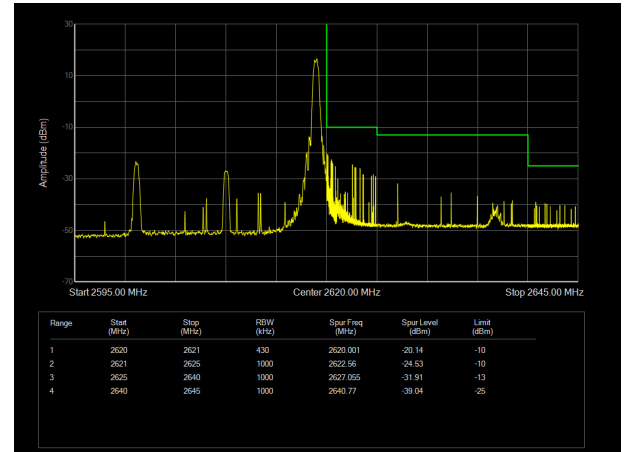

LTE Band 38 64QAM 10MHz CH-Low, 1 RB

LTE Band 38 64QAM 10MHz CH-High, 1 RB

LTE Band 38 64QAM 10MHz CH-Low, 100%RB

LTE Band 38 64QAM 10MHz CH-High, 100%RB

LTE Band 38 64QAM 15MHz CH-Low, 1 RB

LTE Band 38 64QAM 15MHz CH-High, 1 RB

LTE Band 38 64QAM 15MHz CH-Low, 100%RB

LTE Band 38 64QAM 15MHz CH-High, 100%RB

LTE Band 38 64QAM 20MHz CH-Low, 1 RB

LTE Band 38 64QAM 20MHz CH-High, 1 RB

LTE Band 38 64QAM 20MHz CH-Low, 100%RB

LTE Band 38 64QAM 20MHz CH-High, 100%RB

LTE Band 41 QPSK 5MHz CH-Low, 1 RB

LTE Band 41 QPSK 5MHz CH-High, 1 RB

LTE Band 41 QPSK 5MHz CH-Low, 100%RB

LTE Band 41 QPSK 5MHz CH-High, 100%RB

LTE Band 41 QPSK 10MHz CH-Low, 1 RB

LTE Band 41 QPSK 10MHz CH-High, 1 RB