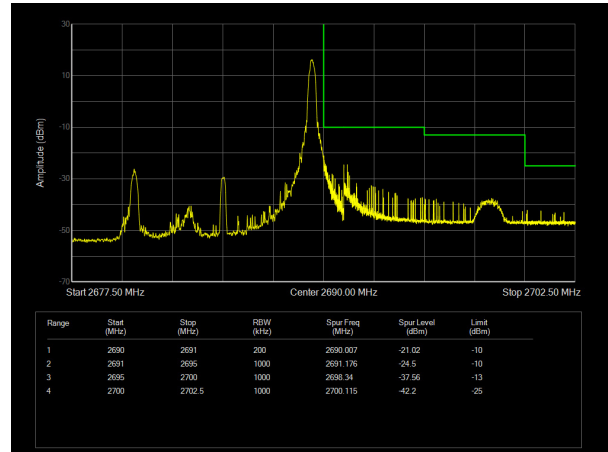

LTE Band 38 64QAM 15MHz CH-Low, 100%RB

LTE Band 38 64QAM 15MHz CH-High, 100%RB

LTE Band 38 64QAM 20MHz CH-Low, 1 RB

LTE Band 38 64QAM 20MHz CH-High, 1 RB

LTE Band 38 64QAM 20MHz CH-Low, 100%RB

LTE Band 38 64QAM 20MHz CH-High, 100%RB

LTE Band 41 QPSK 5MHz CH-Low, 1 RB

LTE Band 41 QPSK 5MHz CH-High, 1 RB

LTE Band 41 QPSK 5MHz CH-Low, 100%RB

LTE Band 41 QPSK 5MHz CH-High, 100%RB

LTE Band 41 QPSK 10MHz CH-Low, 1 RB

LTE Band 41 QPSK 10MHz CH-High, 1 RB

LTE Band 41 QPSK 10MHz CH-Low, 100%RB

LTE Band 41 QPSK 10MHz CH-High, 100%RB

LTE Band 41 QPSK 15MHz CH-Low, 1 RB

LTE Band 41 QPSK 15MHz CH-High, 1 RB

LTE Band 41 QPSK 15MHz CH-Low, 100%RB

LTE Band 41 QPSK 15MHz CH-High, 100%RB