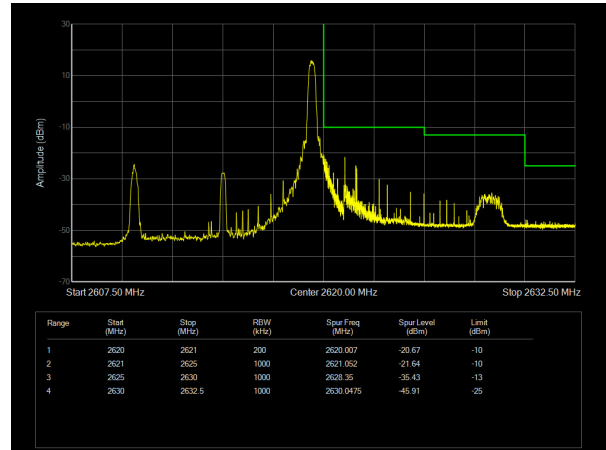

LTE Band 38 16QAM 20MHz CH-Low, 100%RB

LTE Band 38 16QAM 20MHz CH-High, 100%RB

LTE Band 38 64QAM 5MHz CH-Low, 1 RB

LTE Band 38 64QAM 5MHz CH-High, 1 RB

LTE Band 38 64QAM 5MHz CH-Low, 100%RB

LTE Band 38 64QAM 5MHz CH-High, 100%RB

LTE Band 38 64QAM 10MHz CH-Low, 1 RB

LTE Band 38 64QAM 10MHz CH-High, 1 RB

LTE Band 38 64QAM 10MHz CH-Low, 100%RB

LTE Band 38 64QAM 10MHz CH-High, 100%RB

LTE Band 38 64QAM 15MHz CH-Low, 1 RB

LTE Band 38 64QAM 15MHz CH-High, 1 RB

LTE Band 38 64QAM 15MHz CH-Low, 100%RB

LTE Band 38 64QAM 15MHz CH-High, 100%RB

LTE Band 38 64QAM 20MHz CH-Low, 1 RB

LTE Band 38 64QAM 20MHz CH-High, 1 RB

LTE Band 38 64QAM 20MHz CH-Low, 100%RB

LTE Band 38 64QAM 20MHz CH-High, 100%RB