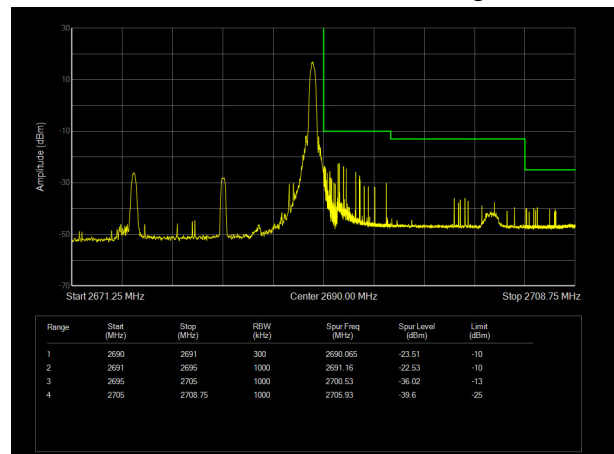

LTE Band 41 QPSK 5MHz CH-Low, 1 RB

LTE Band 41 QPSK 5MHz CH-High, 1 RB

LTE Band 41 QPSK 5MHz CH-Low, 100%RB

LTE Band 41 QPSK 5MHz CH-High, 100%RB

LTE Band 41 QPSK 10MHz CH-Low, 1 RB

LTE Band 41 QPSK 10MHz CH-High, 1 RB

LTE Band 41 QPSK 10MHz CH-Low, 100%RB

LTE Band 41 QPSK 10MHz CH-High, 100%RB

LTE Band 41 QPSK 15MHz CH-Low, 1 RB

LTE Band 41 QPSK 15MHz CH-High, 1 RB

LTE Band 41 QPSK 15MHz CH-Low, 100%RB

LTE Band 41 QPSK 15MHz CH-High, 100%RB

LTE Band 41 QPSK 20MHz CH-Low, 1 RB

LTE Band 41 QPSK 20MHz CH-High, 1 RB

LTE Band 41 QPSK 20MHz CH-Low, 100%RB

LTE Band 41 QPSK 20MHz CH-High, 100%RB

LTE Band 41 16QAM 5MHz CH-Low, 1 RB

LTE Band 41 16QAM 5MHz CH-High, 1 RB