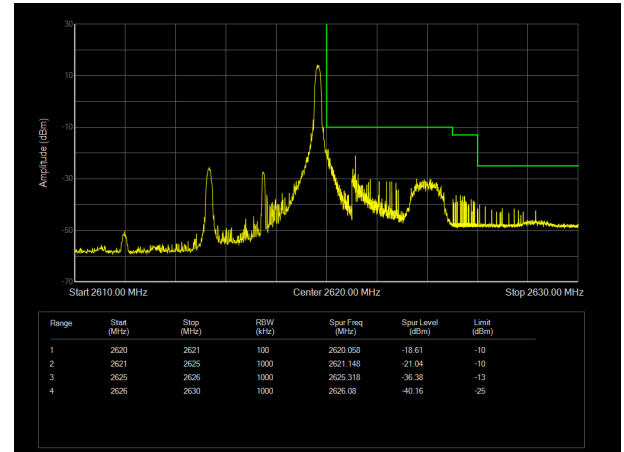

LTE Band 38 16QAM 20MHz CH-Low, 100%RB

LTE Band 38 16QAM 20MHz CH-High, 100%RB

LTE Band 38 64QAM 5MHz CH-Low, 1 RB

LTE Band 38 64QAM 5MHz CH-High, 1 RB

LTE Band 38 64QAM 5MHz CH-Low, 100%RB

LTE Band 38 64QAM 5MHz CH-High, 100%RB

LTE Band 38 64QAM 10MHz CH-Low, 1 RB

LTE Band 38 64QAM 10MHz CH-High, 1 RB

LTE Band 38 64QAM 10MHz CH-Low, 100%RB

LTE Band 38 64QAM 10MHz CH-High, 100%RB

LTE Band 38 64QAM 15MHz CH-Low, 1 RB

LTE Band 38 64QAM 15MHz CH-High, 1 RB

LTE Band 38 64QAM 15MHz CH-Low, 100%RB

LTE Band 38 64QAM 15MHz CH-High, 100%RB

LTE Band 38 64QAM 20MHz CH-Low, 1 RB

LTE Band 38 64QAM 20MHz CH-High, 1 RB

LTE Band 38 64QAM 20MHz CH-Low, 100%RB

LTE Band 38 64QAM 20MHz CH-High, 100%RB