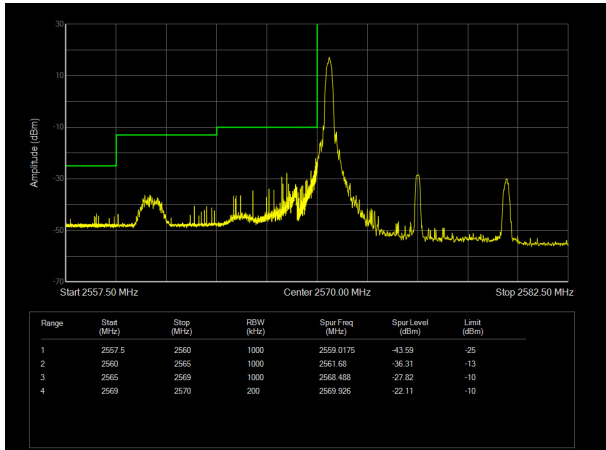

LTE Band 38 16QAM 20MHz CH-Low, 100%RB

LTE Band 38 16QAM 20MHz CH-High, 100%RB

LTE Band 38 64QAM 5MHz CH-Low, 1 RB

LTE Band 38 64QAM 5MHz CH-High, 1 RB

LTE Band 38 64QAM 5MHz CH-Low, 100%RB

LTE Band 38 64QAM 5MHz CH-High, 100%RB

LTE Band 38 64QAM 10MHz CH-Low, 1 RB

LTE Band 38 64QAM 10MHz CH-High, 1 RB

LTE Band 38 64QAM 10MHz CH-Low, 100%RB

LTE Band 38 64QAM 10MHz CH-High, 100%RB

LTE Band 38 64QAM 15MHz CH-Low, 1 RB

LTE Band 38 64QAM 15MHz CH-High, 1 RB

LTE Band 38 64QAM 15MHz CH-Low, 100%RB

LTE Band 38 64QAM 15MHz CH-High, 100%RB

LTE Band 38 64QAM 20MHz CH-Low, 1 RB

LTE Band 38 64QAM 20MHz CH-High, 1 RB

LTE Band 38 64QAM 20MHz CH-Low, 100%RB

LTE Band 38 64QAM 20MHz CH-High, 100%RB