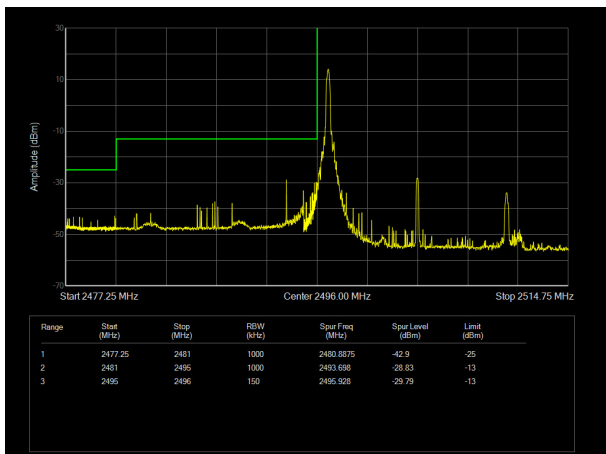

LTE Band 38 64QAM 15MHz CH-Low, 100%RB

LTE Band 38 64QAM 15MHz CH-High, 100%RB

LTE Band 38 64QAM 20MHz CH-Low, 1 RB

LTE Band 38 64QAM 20MHz CH-High, 1 RB

LTE Band 38 64QAM 20MHz CH-Low, 100%RB

LTE Band 38 64QAM 20MHz CH-High, 100%RB

LTE Band 41 QPSK 5MHz CH-Low, 1 RB

LTE Band 41 QPSK 5MHz CH-High, 1 RB

LTE Band 41 QPSK 5MHz CH-Low, 100%RB

LTE Band 41 QPSK 5MHz CH-High, 100%RB

LTE Band 41 QPSK 10MHz CH-Low, 1 RB

LTE Band 41 QPSK 10MHz CH-High, 1 RB

LTE Band 41 QPSK 10MHz CH-Low, 100%RB

LTE Band 41 QPSK 10MHz CH-High, 100%RB

LTE Band 41 QPSK 15MHz CH-Low, 1 RB

LTE Band 41 QPSK 15MHz CH-High, 1 RB

LTE Band 41 QPSK 15MHz CH-Low, 100%RB

LTE Band 41 QPSK 15MHz CH-High, 100%RB