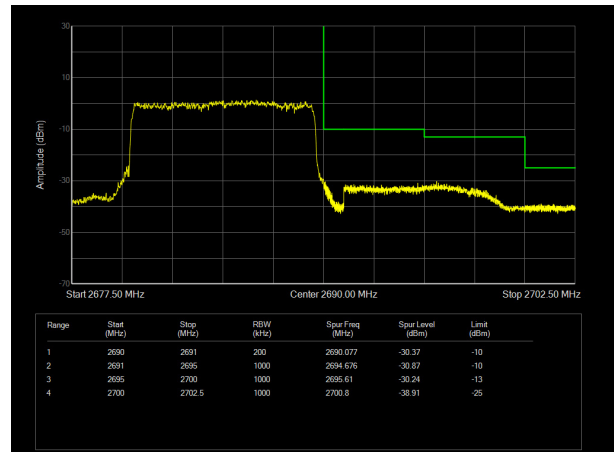

LTE Band 38 64QAM 15MHz CH-Low, 100%RB

LTE Band 38 64QAM 15MHz CH-High, 100%RB

LTE Band 38 64QAM 20MHz CH-Low, 1 RB

LTE Band 38 64QAM 20MHz CH-High, 1 RB

LTE Band 38 64QAM 20MHz CH-Low, 100%RB

LTE Band 38 64QAM 20MHz CH-High, 100%RB

LTE Band 41 QPSK 5MHz CH-Low, 1 RB

LTE Band 41 QPSK 5MHz CH-High, 1 RB

LTE Band 41 QPSK 5MHz CH-Low, 100%RB

LTE Band 41 QPSK 5MHz CH-High, 100%RB

LTE Band 41 QPSK 10MHz CH-Low, 1 RB

LTE Band 41 QPSK 10MHz CH-High, 1 RB

LTE Band 41 QPSK 10MHz CH-Low, 100%RB

LTE Band 41 QPSK 10MHz CH-High, 100%RB

LTE Band 41 QPSK 15MHz CH-Low, 1 RB

LTE Band 41 QPSK 15MHz CH-High, 1 RB

LTE Band 41 QPSK 15MHz CH-Low, 100%RB

LTE Band 41 QPSK 15MHz CH-High, 100%RB