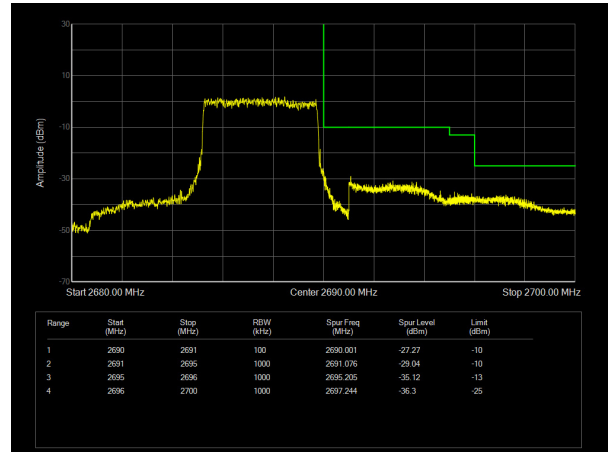

LTE Band 38 64QAM 15MHz CH-Low, 100%RB

LTE Band 38 64QAM 15MHz CH-High, 100%RB

LTE Band 38 64QAM 20MHz CH-Low, 1 RB

LTE Band 38 64QAM 20MHz CH-High, 1 RB

LTE Band 38 64QAM 20MHz CH-Low, 100%RB

LTE Band 38 64QAM 20MHz CH-High, 100%RB

LTE Band 41 QPSK 5MHz CH-Low, 1 RB

LTE Band 41 QPSK 5MHz CH-High, 1 RB

LTE Band 41 QPSK 5MHz CH-Low, 100%RB

LTE Band 41 QPSK 5MHz CH-High, 100%RB

LTE Band 41 QPSK 10MHz CH-Low, 1 RB

LTE Band 41 QPSK 10MHz CH-High, 1 RB

LTE Band 41 QPSK 10MHz CH-Low, 100%RB

LTE Band 41 QPSK 10MHz CH-High, 100%RB

LTE Band 41 QPSK 15MHz CH-Low, 1 RB

LTE Band 41 QPSK 15MHz CH-High, 1 RB

LTE Band 41 QPSK 15MHz CH-Low, 100%RB

LTE Band 41 QPSK 15MHz CH-High, 100%RB