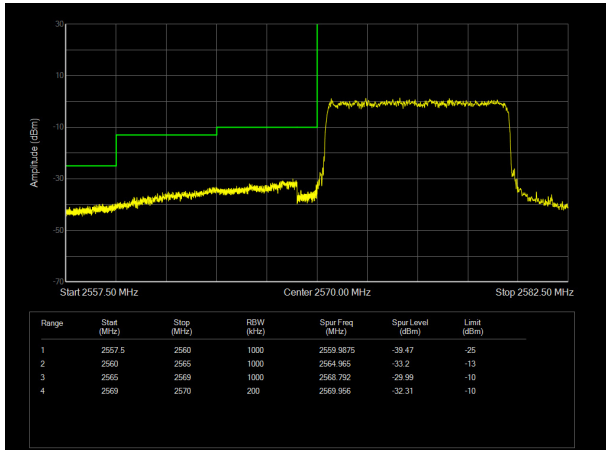

LTE Band 38 16QAM 20MHz CH-Low, 100%RB

LTE Band 38 16QAM 20MHz CH-High, 100%RB

LTE Band 38 64QAM 5MHz CH-Low, 1 RB

LTE Band 38 64QAM 5MHz CH-High, 1 RB

LTE Band 38 64QAM 5MHz CH-Low, 100%RB

LTE Band 38 64QAM 5MHz CH-High, 100%RB

LTE Band 38 64QAM 10MHz CH-Low, 1 RB

LTE Band 38 64QAM 10MHz CH-High, 1 RB

LTE Band 38 64QAM 10MHz CH-Low, 100%RB

LTE Band 38 64QAM 10MHz CH-High, 100%RB

LTE Band 38 64QAM 15MHz CH-Low, 1 RB

LTE Band 38 64QAM 15MHz CH-High, 1 RB

LTE Band 38 64QAM 15MHz CH-Low, 100%RB

LTE Band 38 64QAM 15MHz CH-High, 100%RB

LTE Band 38 64QAM 20MHz CH-Low, 1 RB

LTE Band 38 64QAM 20MHz CH-High, 1 RB

LTE Band 38 64QAM 20MHz CH-Low, 100%RB

LTE Band 38 64QAM 20MHz CH-High, 100%RB