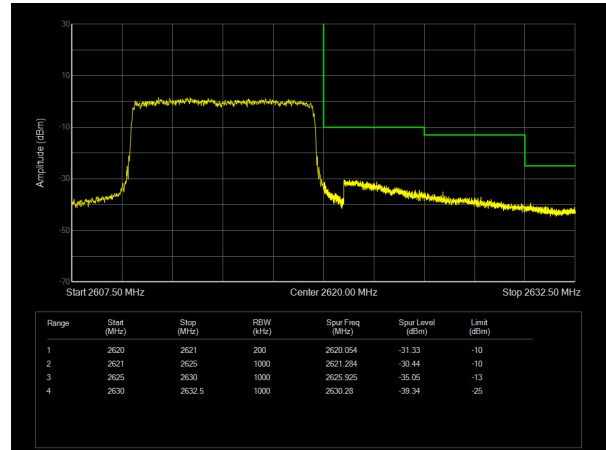

LTE Band 38 16QAM 20MHz CH-Low, 100%RB

LTE Band 38 16QAM 20MHz CH-High, 100%RB

LTE Band 38 64QAM 5MHz CH-Low, 1 RB

LTE Band 38 64QAM 5MHz CH-High, 1 RB

LTE Band 38 64QAM 5MHz CH-Low, 100%RB

LTE Band 38 64QAM 5MHz CH-High, 100%RB

LTE Band 38 64QAM 10MHz CH-Low, 1 RB

LTE Band 38 64QAM 10MHz CH-High, 1 RB

LTE Band 38 64QAM 10MHz CH-Low, 100%RB

LTE Band 38 64QAM 10MHz CH-High, 100%RB

LTE Band 38 64QAM 15MHz CH-Low, 1 RB

LTE Band 38 64QAM 15MHz CH-High, 1 RB

LTE Band 38 64QAM 15MHz CH-Low, 100%RB

LTE Band 38 64QAM 15MHz CH-High, 100%RB

LTE Band 38 64QAM 20MHz CH-Low, 1 RB

LTE Band 38 64QAM 20MHz CH-High, 1 RB

LTE Band 38 64QAM 20MHz CH-Low, 100%RB

LTE Band 38 64QAM 20MHz CH-High, 100%RB