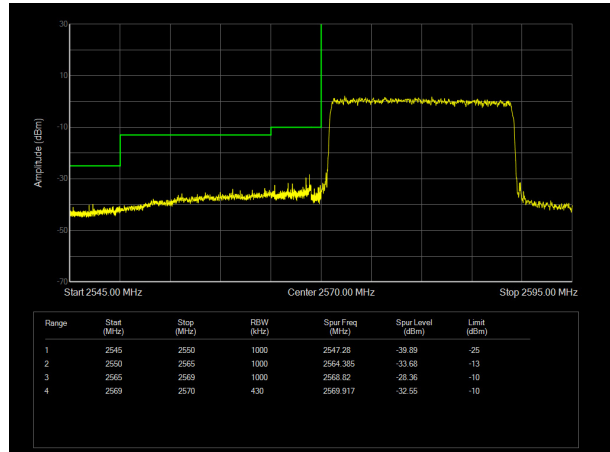

LTE Band 38 64QAM 10MHz CH-Low, 1 RB

LTE Band 38 64QAM 10MHz CH-High, 1 RB

LTE Band 38 64QAM 10MHz CH-Low, 100%RB

LTE Band 38 64QAM 10MHz CH-High, 100%RB

LTE Band 38 64QAM 15MHz CH-Low, 1 RB

LTE Band 38 64QAM 15MHz CH-High, 1 RB

LTE Band 38 64QAM 15MHz CH-Low, 100%RB

LTE Band 38 64QAM 15MHz CH-High, 100%RB

LTE Band 38 64QAM 20MHz CH-Low, 1 RB

LTE Band 38 64QAM 20MHz CH-High, 1 RB

LTE Band 38 64QAM 20MHz CH-Low, 100%RB

LTE Band 38 64QAM 20MHz CH-High, 100%RB

LTE Band 41 QPSK 5MHz CH-Low, 1 RB

LTE Band 41 QPSK 5MHz CH-High, 1 RB

LTE Band 41 QPSK 5MHz CH-Low, 100%RB

LTE Band 41 QPSK 5MHz CH-High, 100%RB

LTE Band 41 QPSK 10MHz CH-Low, 1 RB

LTE Band 41 QPSK 10MHz CH-High, 1 RB