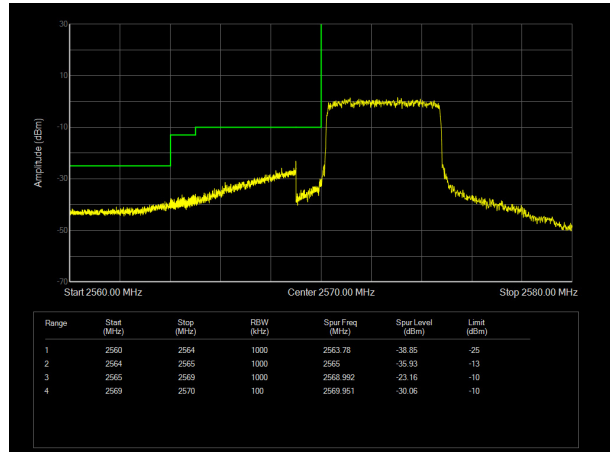

LTE Band 38 16QAM 20MHz CH-Low, 100%RB

LTE Band 38 16QAM 20MHz CH-High, 100%RB

LTE Band 38 64QAM 5MHz CH-Low, 1 RB

LTE Band 38 64QAM 5MHz CH-High, 1 RB

LTE Band 38 64QAM 5MHz CH-Low, 100%RB

LTE Band 38 64QAM 5MHz CH-High, 100%RB

LTE Band 38 64QAM 10MHz CH-Low, 1 RB

LTE Band 38 64QAM 10MHz CH-High, 1 RB

LTE Band 38 64QAM 10MHz CH-Low, 100%RB

LTE Band 38 64QAM 10MHz CH-High, 100%RB

LTE Band 38 64QAM 15MHz CH-Low, 1 RB

LTE Band 38 64QAM 15MHz CH-High, 1 RB

LTE Band 38 64QAM 15MHz CH-Low, 100%RB

LTE Band 38 64QAM 15MHz CH-High, 100%RB

LTE Band 38 64QAM 20MHz CH-Low, 1 RB

LTE Band 38 64QAM 20MHz CH-High, 1 RB

LTE Band 38 64QAM 20MHz CH-Low, 100%RB

LTE Band 38 64QAM 20MHz CH-High, 100%RB