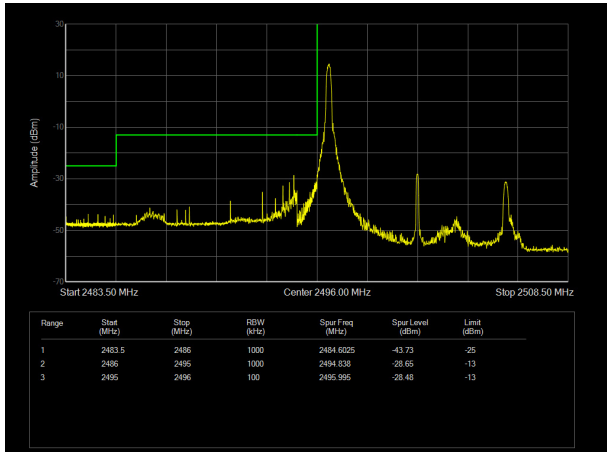

LTE Band 38 64QAM 15MHz CH-Low, 100%RB

LTE Band 38 64QAM 15MHz CH-High, 100%RB

LTE Band 38 64QAM 20MHz CH-Low, 1 RB

LTE Band 38 64QAM 20MHz CH-High, 1 RB

LTE Band 38 64QAM 20MHz CH-Low, 100%RB

LTE Band 38 64QAM 20MHz CH-High, 100%RB

LTE Band 41 QPSK 5MHz CH-Low, 1 RB

LTE Band 41 QPSK 5MHz CH-High, 1 RB

LTE Band 41 QPSK 5MHz CH-Low, 100%RB

LTE Band 41 QPSK 5MHz CH-High, 100%RB

LTE Band 41 QPSK 10MHz CH-Low, 1 RB

LTE Band 41 QPSK 10MHz CH-High, 1 RB

LTE Band 41 QPSK 10MHz CH-Low, 100%RB

LTE Band 41 QPSK 10MHz CH-High, 100%RB

LTE Band 41 QPSK 15MHz CH-Low, 1 RB

LTE Band 41 QPSK 15MHz CH-High, 1 RB

LTE Band 41 QPSK 15MHz CH-Low, 100%RB

LTE Band 41 QPSK 15MHz CH-High, 100%RB