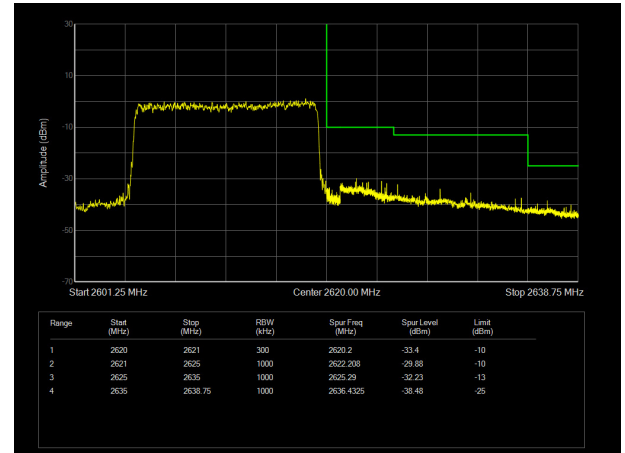

LTE Band 38 16QAM 20MHz CH-Low, 100%RB

LTE Band 38 16QAM 20MHz CH-High, 100%RB

LTE Band 38 64QAM 5MHz CH-Low, 1 RB

LTE Band 38 64QAM 5MHz CH-High, 1 RB

LTE Band 38 64QAM 5MHz CH-Low, 100%RB

LTE Band 38 64QAM 5MHz CH-High, 100%RB

LTE Band 38 64QAM 10MHz CH-Low, 1 RB

LTE Band 38 64QAM 10MHz CH-High, 1 RB

LTE Band 38 64QAM 10MHz CH-Low, 100%RB

LTE Band 38 64QAM 10MHz CH-High, 100%RB

LTE Band 38 64QAM 15MHz CH-Low, 1 RB

LTE Band 38 64QAM 15MHz CH-High, 1 RB

LTE Band 38 64QAM 15MHz CH-Low, 100%RB

LTE Band 38 64QAM 15MHz CH-High, 100%RB

LTE Band 38 64QAM 20MHz CH-Low, 1 RB

LTE Band 38 64QAM 20MHz CH-High, 1 RB

LTE Band 38 64QAM 20MHz CH-Low, 100%RB

LTE Band 38 64QAM 20MHz CH-High, 100%RB