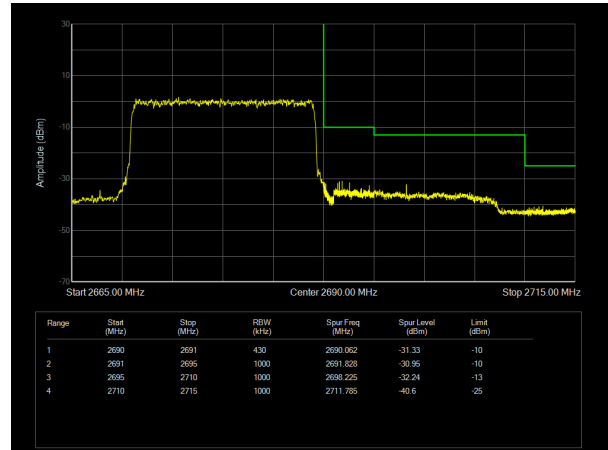

LTE Band 41 QPSK 10MHz CH-Low, 100%RB

LTE Band 41 QPSK 10MHz CH-High, 100%RB

LTE Band 41 QPSK 15MHz CH-Low, 1 RB

LTE Band 41 QPSK 15MHz CH-High, 1 RB

LTE Band 41 QPSK 15MHz CH-Low, 100%RB

LTE Band 41 QPSK 15MHz CH-High, 100%RB

LTE Band 41 QPSK 20MHz CH-Low, 1 RB

LTE Band 41 QPSK 20MHz CH-High, 1 RB

LTE Band 41 QPSK 20MHz CH-Low, 100%RB

LTE Band 41 QPSK 20MHz CH-High, 100%RB

LTE Band 41 16QAM 5MHz CH-Low, 1 RB

LTE Band 41 16QAM 5MHz CH-High, 1 RB