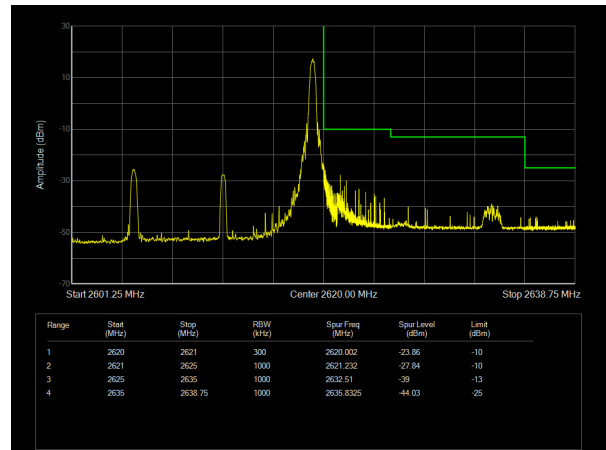

LTE Band 38 16QAM 20MHz CH-Low, 100%RB

LTE Band 38 16QAM 20MHz CH-High, 100%RB

LTE Band 38 64QAM 5MHz CH-Low, 1 RB

LTE Band 38 64QAM 5MHz CH-High, 1 RB

LTE Band 38 64QAM 5MHz CH-Low, 100%RB

LTE Band 38 64QAM 5MHz CH-High, 100%RB

LTE Band 38 64QAM 10MHz CH-Low, 1 RB

LTE Band 38 64QAM 10MHz CH-High, 1 RB

LTE Band 38 64QAM 10MHz CH-Low, 100%RB

LTE Band 38 64QAM 10MHz CH-High, 100%RB

LTE Band 38 64QAM 15MHz CH-Low, 1 RB

LTE Band 38 64QAM 15MHz CH-High, 1 RB

LTE Band 38 64QAM 15MHz CH-Low, 100%RB

LTE Band 38 64QAM 15MHz CH-High, 100%RB

LTE Band 38 64QAM 20MHz CH-Low, 1 RB

LTE Band 38 64QAM 20MHz CH-High, 1 RB

LTE Band 38 64QAM 20MHz CH-Low, 100%RB

LTE Band 38 64QAM 20MHz CH-High, 100%RB