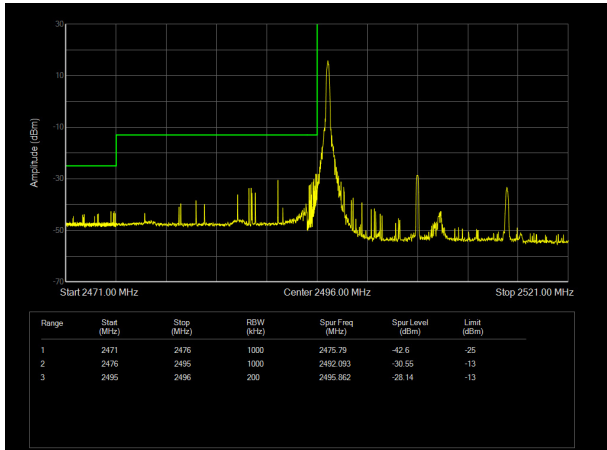

LTE Band 41 QPSK 5MHz CH-Low, 1 RB

LTE Band 41 QPSK 5MHz CH-High, 1 RB

LTE Band 41 QPSK 5MHz CH-Low, 100%RB

LTE Band 41 QPSK 5MHz CH-High, 100%RB

LTE Band 41 QPSK 10MHz CH-Low, 1 RB

LTE Band 41 QPSK 10MHz CH-High, 1 RB

LTE Band 41 QPSK 10MHz CH-Low, 100%RB

LTE Band 41 QPSK 10MHz CH-High, 100%RB

LTE Band 41 QPSK 15MHz CH-Low, 1 RB

LTE Band 41 QPSK 15MHz CH-High, 1 RB

LTE Band 41 QPSK 15MHz CH-Low, 100%RB

LTE Band 41 QPSK 15MHz CH-High, 100%RB

LTE Band 41 QPSK 20MHz CH-Low, 1 RB

LTE Band 41 QPSK 20MHz CH-High, 1 RB

LTE Band 41 QPSK 20MHz CH-Low, 100%RB

LTE Band 41 QPSK 20MHz CH-High, 100%RB

LTE Band 41 16QAM 5MHz CH-Low, 1 RB

LTE Band 41 16QAM 5MHz CH-High, 1 RB