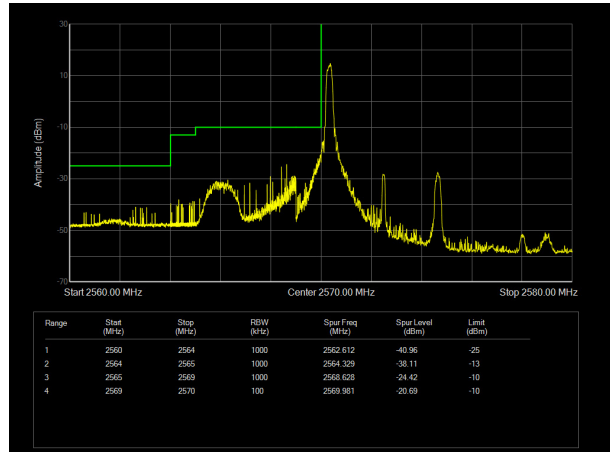

LTE Band 38 16QAM 20MHz CH-Low, 100%RB

LTE Band 38 16QAM 20MHz CH-High, 100%RB

LTE Band 38 64QAM 5MHz CH-Low, 1 RB

LTE Band 38 64QAM 5MHz CH-High, 1 RB

LTE Band 38 64QAM 5MHz CH-Low, 100%RB

LTE Band 38 64QAM 5MHz CH-High, 100%RB

LTE Band 38 64QAM 10MHz CH-Low, 1 RB

LTE Band 38 64QAM 10MHz CH-High, 1 RB

LTE Band 38 64QAM 10MHz CH-Low, 100%RB

LTE Band 38 64QAM 10MHz CH-High, 100%RB

LTE Band 38 64QAM 15MHz CH-Low, 1 RB

LTE Band 38 64QAM 15MHz CH-High, 1 RB

LTE Band 38 64QAM 15MHz CH-Low, 100%RB

LTE Band 38 64QAM 15MHz CH-High, 100%RB

LTE Band 38 64QAM 20MHz CH-Low, 1 RB

LTE Band 38 64QAM 20MHz CH-High, 1 RB

LTE Band 38 64QAM 20MHz CH-Low, 100%RB

LTE Band 38 64QAM 20MHz CH-High, 100%RB