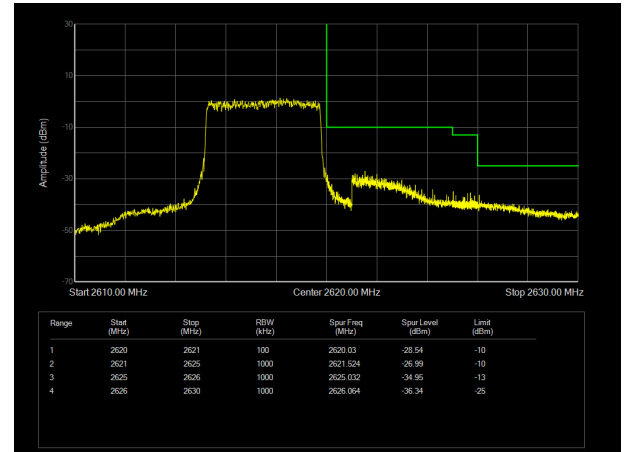

LTE Band 38 16QAM 20MHz CH-Low, 100%RB

LTE Band 38 16QAM 20MHz CH-High, 100%RB

LTE Band 38 64QAM 5MHz CH-Low, 1 RB

LTE Band 38 64QAM 5MHz CH-High, 1 RB

LTE Band 38 64QAM 5MHz CH-Low, 100%RB

LTE Band 38 64QAM 5MHz CH-High, 100%RB

LTE Band 38 64QAM 10MHz CH-Low, 1 RB

LTE Band 38 64QAM 10MHz CH-High, 1 RB

LTE Band 38 64QAM 10MHz CH-Low, 100%RB

LTE Band 38 64QAM 10MHz CH-High, 100%RB

LTE Band 38 64QAM 15MHz CH-Low, 1 RB

LTE Band 38 64QAM 15MHz CH-High, 1 RB

LTE Band 38 64QAM 15MHz CH-Low, 100%RB

LTE Band 38 64QAM 15MHz CH-High, 100%RB

LTE Band 38 64QAM 20MHz CH-Low, 1 RB

LTE Band 38 64QAM 20MHz CH-High, 1 RB

LTE Band 38 64QAM 20MHz CH-Low, 100%RB

LTE Band 38 64QAM 20MHz CH-High, 100%RB