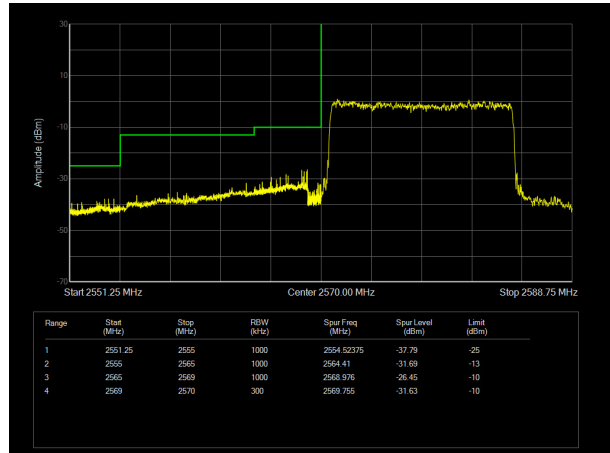

LTE Band 38 16QAM 20MHz CH-Low, 100%RB

LTE Band 38 16QAM 20MHz CH-High, 100%RB

LTE Band 38 64QAM 5MHz CH-Low, 1 RB

LTE Band 38 64QAM 5MHz CH-High, 1 RB

LTE Band 38 64QAM 5MHz CH-Low, 100%RB

LTE Band 38 64QAM 5MHz CH-High, 100%RB

LTE Band 38 64QAM 10MHz CH-Low, 1 RB

LTE Band 38 64QAM 10MHz CH-High, 1 RB

LTE Band 38 64QAM 10MHz CH-Low, 100%RB

LTE Band 38 64QAM 10MHz CH-High, 100%RB

LTE Band 38 64QAM 15MHz CH-Low, 1 RB

LTE Band 38 64QAM 15MHz CH-High, 1 RB

LTE Band 38 64QAM 15MHz CH-Low, 100%RB

LTE Band 38 64QAM 15MHz CH-High, 100%RB

LTE Band 38 64QAM 20MHz CH-Low, 1 RB

LTE Band 38 64QAM 20MHz CH-High, 1 RB

LTE Band 38 64QAM 20MHz CH-Low, 100%RB

LTE Band 38 64QAM 20MHz CH-High, 100%RB