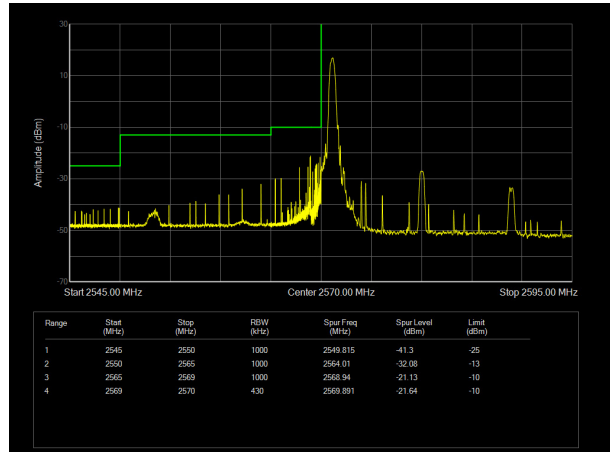

LTE Band 38 16QAM 20MHz CH-Low, 100%RB

LTE Band 38 16QAM 20MHz CH-High, 100%RB

LTE Band 38 64QAM 5MHz CH-Low, 1 RB

LTE Band 38 64QAM 5MHz CH-High, 1 RB

LTE Band 38 64QAM 5MHz CH-Low, 100%RB

LTE Band 38 64QAM 5MHz CH-High, 100%RB

LTE Band 38 64QAM 10MHz CH-Low, 1 RB

LTE Band 38 64QAM 10MHz CH-High, 1 RB

LTE Band 38 64QAM 10MHz CH-Low, 100%RB

LTE Band 38 64QAM 10MHz CH-High, 100%RB

LTE Band 38 64QAM 15MHz CH-Low, 1 RB

LTE Band 38 64QAM 15MHz CH-High, 1 RB

LTE Band 38 64QAM 15MHz CH-Low, 100%RB

LTE Band 38 64QAM 15MHz CH-High, 100%RB

LTE Band 38 64QAM 20MHz CH-Low, 1 RB

LTE Band 38 64QAM 20MHz CH-High, 1 RB

LTE Band 38 64QAM 20MHz CH-Low, 100%RB

LTE Band 38 64QAM 20MHz CH-High, 100%RB