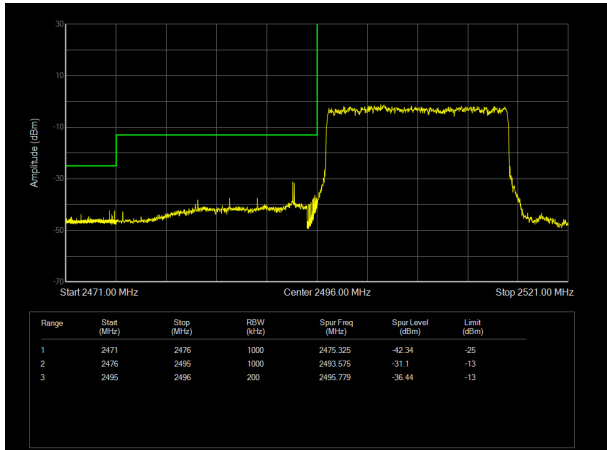

LTE Band 41 QPSK 5MHz CH-Low, 1 RB

LTE Band 41 QPSK 5MHz CH-High, 1 RB

LTE Band 41 QPSK 5MHz CH-Low, 100%RB

LTE Band 41 QPSK 5MHz CH-High, 100%RB

LTE Band 41 QPSK 10MHz CH-Low, 1 RB

LTE Band 41 QPSK 10MHz CH-High, 1 RB

LTE Band 41 QPSK 10MHz CH-Low, 100%RB

LTE Band 41 QPSK 10MHz CH-High, 100%RB

LTE Band 41 QPSK 15MHz CH-Low, 1 RB

LTE Band 41 QPSK 15MHz CH-High, 1 RB

LTE Band 41 QPSK 15MHz CH-Low, 100%RB

LTE Band 41 QPSK 15MHz CH-High, 100%RB

LTE Band 41 QPSK 20MHz CH-Low, 1 RB

LTE Band 41 QPSK 20MHz CH-High, 1 RB

LTE Band 41 QPSK 20MHz CH-Low, 100%RB

LTE Band 41 QPSK 20MHz CH-High, 100%RB

LTE Band 41 16QAM 5MHz CH-Low, 1 RB

LTE Band 41 16QAM 5MHz CH-High, 1 RB