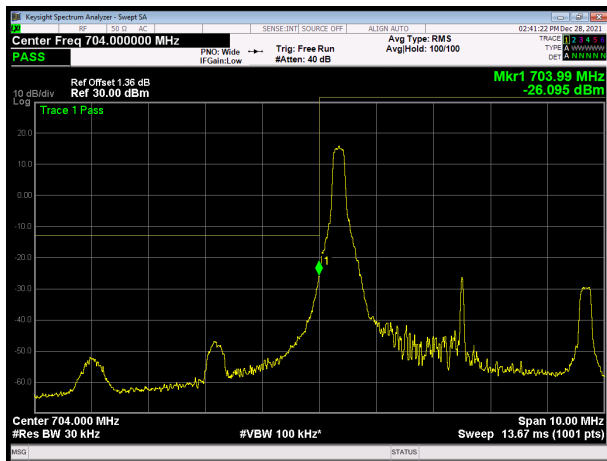

LTE Band 17 QPSK 10MHz CH-Low, 100%RB

LTE Band 17 QPSK 10MHz CH-High, 100%RB

LTE Band 17 16QAM 5MHz CH-Low, 1 RB

LTE Band 17 16QAM 5MHz CH-High, 1 RB

LTE Band 17 16QAM 5MHz CH-Low, 100%RB

LTE Band 17 16QAM 5MHz CH-High, 100%RB

LTE Band 17 16QAM 10MHz CH-Low, 1 RB

LTE Band 17 16QAM 10MHz CH-High, 1 RB

LTE Band 17 16QAM 10MHz CH-Low, 100%RB

LTE Band 17 16QAM 10MHz CH-High, 100%RB

LTE Band 17 64QAM 5MHz CH-Low, 1 RB

LTE Band 17 64QAM 5MHz CH-High, 1 RB

LTE Band 17 64QAM 5MHz CH-Low, 100%RB

LTE Band 17 64QAM 5MHz CH-High, 100%RB

LTE Band 17 64QAM 10MHz CH-Low, 1 RB

LTE Band 17 64QAM 10MHz CH-High, 1 RB

LTE Band 17 64QAM 10MHz CH-Low, 100%RB

LTE Band 17 64QAM 10MHz CH-High, 100%RB