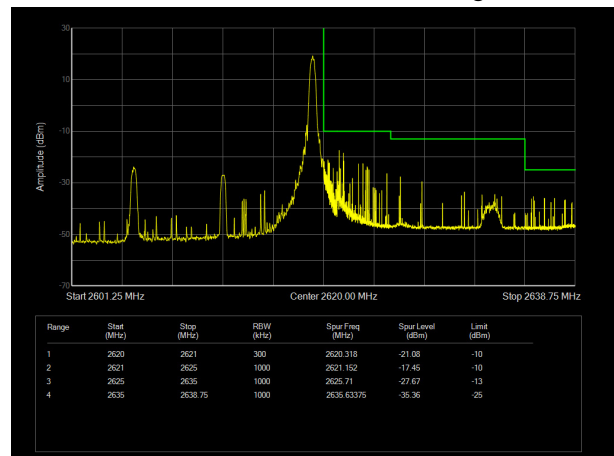

LTE Band 38 QPSK 5MHz CH-Low, 1 RB

LTE Band 38 QPSK 5MHz CH-High, 1 RB

LTE Band 38 QPSK 5MHz CH-Low, 100%RB

LTE Band 38 QPSK 5MHz CH-High, 100%RB

LTE Band 38 QPSK 10MHz CH-Low, 1 RB

LTE Band 38 QPSK 10MHz CH-High, 1 RB

LTE Band 38 QPSK 10MHz CH-Low, 100%RB

LTE Band 38 QPSK 10MHz CH-High, 100%RB

LTE Band 38 QPSK 15MHz CH-Low, 1 RB

LTE Band 38 QPSK 15MHz CH-High, 1 RB

LTE Band 38 QPSK 15MHz CH-Low, 100%RB

LTE Band 38 QPSK 15MHz CH-High, 100%RB

LTE Band 38 QPSK 20MHz CH-Low, 1 RB

LTE Band 38 QPSK 20MHz CH-High, 1 RB

LTE Band 38 QPSK 20MHz CH-Low, 100%RB

LTE Band 38 QPSK 20MHz CH-High, 100%RB

LTE Band 38 16QAM 5MHz CH-Low, 1 RB

LTE Band 38 16QAM 5MHz CH-High, 1 RB