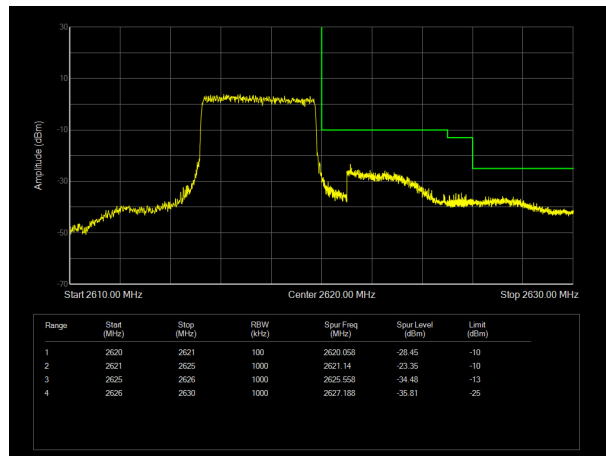

LTE Band 17 64QAM 5MHz CH-Low, 100%RB

LTE Band 17 64QAM 5MHz CH-High, 100%RB

LTE Band 17 64QAM 10MHz CH-Low, 1 RB

LTE Band 17 64QAM 10MHz CH-High, 1 RB

LTE Band 17 64QAM 10MHz CH-Low, 100%RB

LTE Band 17 64QAM 10MHz CH-High, 100%RB

LTE Band 38 QPSK 5MHz CH-Low, 1 RB

LTE Band 38 QPSK 5MHz CH-High, 1 RB

LTE Band 38 QPSK 5MHz CH-Low, 100%RB

LTE Band 38 QPSK 5MHz CH-High, 100%RB

LTE Band 38 QPSK 10MHz CH-Low, 1 RB

LTE Band 38 QPSK 10MHz CH-High, 1 RB

LTE Band 38 QPSK 10MHz CH-Low, 100%RB

LTE Band 38 QPSK 10MHz CH-High, 100%RB

LTE Band 38 QPSK 15MHz CH-Low, 1 RB

LTE Band 38 QPSK 15MHz CH-High, 1 RB

LTE Band 38 QPSK 15MHz CH-Low, 100%RB

LTE Band 38 QPSK 15MHz CH-High, 100%RB

LTE Band 38 QPSK 20MHz CH-Low, 1 RB

LTE Band 38 QPSK 20MHz CH-High, 1 RB

LTE Band 38 QPSK 20MHz CH-Low, 100%RB

LTE Band 38 QPSK 20MHz CH-High, 100%RB

LTE Band 38 16QAM 5MHz CH-Low, 1 RB

LTE Band 38 16QAM 5MHz CH-High, 1 RB