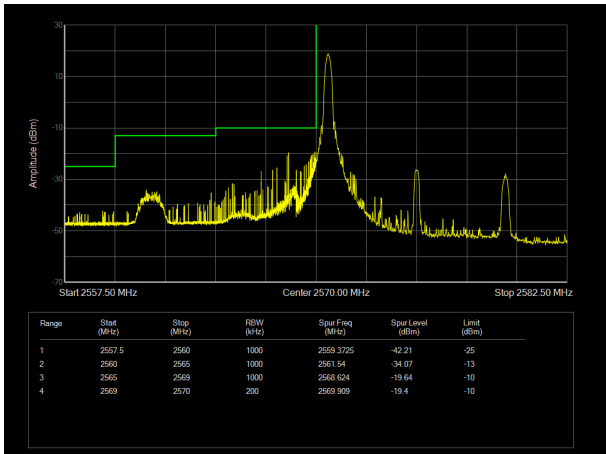

LTE Band 17 64QAM 5MHz CH-Low, 100%RB

LTE Band 17 64QAM 5MHz CH-High, 100%RB

LTE Band 17 64QAM 10MHz CH-Low, 1 RB

LTE Band 17 64QAM 10MHz CH-High, 1 RB

LTE Band 17 64QAM 10MHz CH-Low, 100%RB

LTE Band 17 64QAM 10MHz CH-High, 100%RB

LTE Band 38 QPSK 5MHz CH-Low, 1 RB

LTE Band 38 QPSK 5MHz CH-High, 1 RB

LTE Band 38 QPSK 5MHz CH-Low, 100%RB

LTE Band 38 QPSK 5MHz CH-High, 100%RB

LTE Band 38 QPSK 10MHz CH-Low, 1 RB

LTE Band 38 QPSK 10MHz CH-High, 1 RB

LTE Band 38 QPSK 10MHz CH-Low, 100%RB

LTE Band 38 QPSK 10MHz CH-High, 100%RB

LTE Band 38 QPSK 15MHz CH-Low, 1 RB

LTE Band 38 QPSK 15MHz CH-High, 1 RB

LTE Band 38 QPSK 15MHz CH-Low, 100%RB

LTE Band 38 QPSK 15MHz CH-High, 100%RB