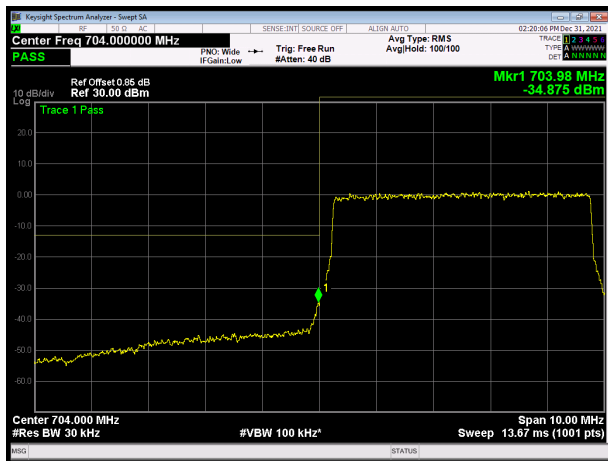

LTE Band 17 QPSK 10MHz CH-Low, 100%RB

LTE Band 17 QPSK 10MHz CH-High, 100%RB

LTE Band 17 16QAM 5MHz CH-Low, 1 RB

LTE Band 17 16QAM 5MHz CH-High, 1 RB

LTE Band 17 16QAM 5MHz CH-Low, 100%RB

LTE Band 17 16QAM 5MHz CH-High, 100%RB

LTE Band 17 16QAM 10MHz CH-Low, 1 RB

LTE Band 17 16QAM 10MHz CH-High, 1 RB

LTE Band 17 16QAM 10MHz CH-Low, 100%RB

LTE Band 17 16QAM 10MHz CH-High, 100%RB

LTE Band 17 64QAM 5MHz CH-Low, 1 RB

LTE Band 17 64QAM 5MHz CH-High, 1 RB

LTE Band 17 64QAM 5MHz CH-Low, 100%RB

LTE Band 17 64QAM 5MHz CH-High, 100%RB

LTE Band 17 64QAM 10MHz CH-Low, 1 RB

LTE Band 17 64QAM 10MHz CH-High, 1 RB

LTE Band 17 64QAM 10MHz CH-Low, 100%RB

LTE Band 17 64QAM 10MHz CH-High, 100%RB

LTE Band 38 QPSK 5MHz CH-Low, 1 RB

LTE Band 38 QPSK 5MHz CH-High, 1 RB

LTE Band 38 QPSK 5MHz CH-Low, 100%RB

LTE Band 38 QPSK 5MHz CH-High, 100%RB

LTE Band 38 QPSK 10MHz CH-Low, 1 RB

LTE Band 38 QPSK 10MHz CH-High, 1 RB