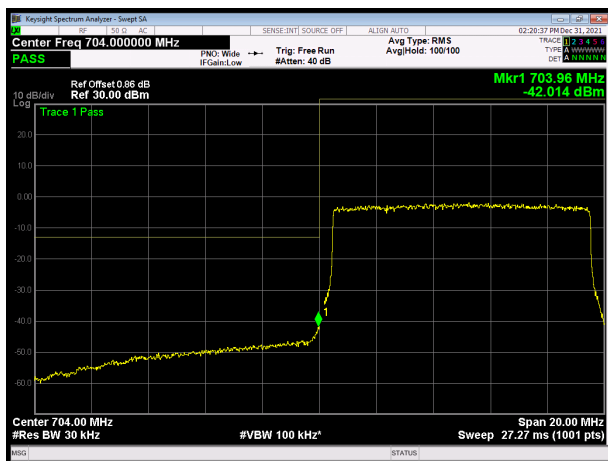

LTE Band 17 64QAM 5MHz CH-Low, 100%RB

LTE Band 17 64QAM 5MHz CH-High, 100%RB

LTE Band 17 64QAM 10MHz CH-Low, 1 RB

LTE Band 17 64QAM 10MHz CH-High, 1 RB

LTE Band 17 64QAM 10MHz CH-Low, 100%RB

LTE Band 17 64QAM 10MHz CH-High, 100%RB

LTE Band 38 QPSK 5MHz CH-Low, 1 RB

LTE Band 38 QPSK 5MHz CH-High, 1 RB

LTE Band 38 QPSK 5MHz CH-Low, 100%RB

LTE Band 38 QPSK 5MHz CH-High, 100%RB

LTE Band 38 QPSK 10MHz CH-Low, 1 RB

LTE Band 38 QPSK 10MHz CH-High, 1 RB