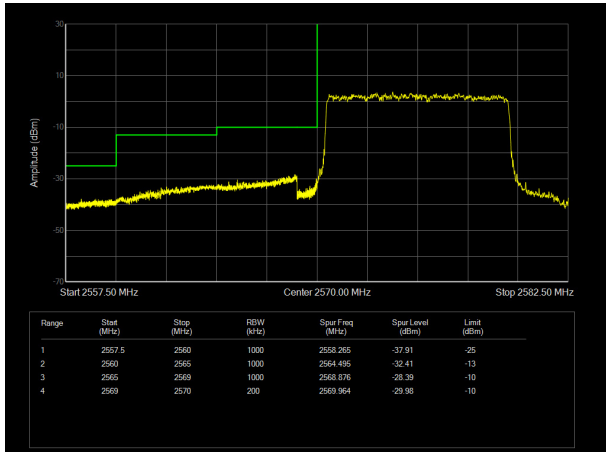

LTE Band 38 QPSK 20MHz CH-Low, 1 RB

LTE Band 38 QPSK 20MHz CH-High, 1 RB

LTE Band 38 QPSK 20MHz CH-Low, 100%RB

LTE Band 38 QPSK 20MHz CH-High, 100%RB

LTE Band 38 16QAM 5MHz CH-Low, 1 RB

LTE Band 38 16QAM 5MHz CH-High, 1 RB

LTE Band 38 16QAM 5MHz CH-Low, 100%RB

LTE Band 38 16QAM 5MHz CH-High, 100%RB

LTE Band 38 16QAM 10MHz CH-Low, 1 RB

LTE Band 38 16QAM 10MHz CH-High, 1 RB

LTE Band 38 16QAM 10MHz CH-Low, 100%RB

LTE Band 38 16QAM 10MHz CH-High, 100%RB

LTE Band 38 16QAM 15MHz CH-Low, 1 RB

LTE Band 38 16QAM 15MHz CH-High, 1 RB

LTE Band 38 16QAM 15MHz CH-Low, 100%RB

LTE Band 38 16QAM 15MHz CH-High, 100%RB

LTE Band 38 16QAM 20MHz CH-Low, 1 RB

LTE Band 38 16QAM 20MHz CH-High, 1 RB