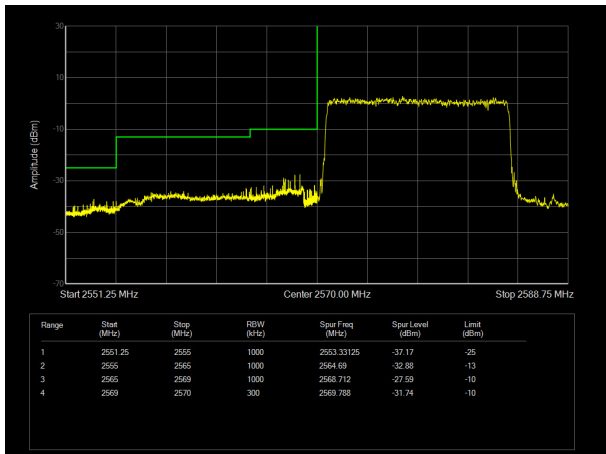

LTE Band 38 QPSK 5MHz CH-Low, 1 RB

LTE Band 38 QPSK 5MHz CH-High, 1 RB

LTE Band 38 QPSK 5MHz CH-Low, 100%RB

LTE Band 38 QPSK 5MHz CH-High, 100%RB

LTE Band 38 QPSK 10MHz CH-Low, 1 RB

LTE Band 38 QPSK 10MHz CH-High, 1 RB

LTE Band 38 QPSK 10MHz CH-Low, 100%RB

LTE Band 38 QPSK 10MHz CH-High, 100%RB

LTE Band 38 QPSK 15MHz CH-Low, 1 RB

LTE Band 38 QPSK 15MHz CH-High, 1 RB

LTE Band 38 QPSK 15MHz CH-Low, 100%RB

LTE Band 38 QPSK 15MHz CH-High, 100%RB

LTE Band 38 QPSK 20MHz CH-Low, 1 RB

LTE Band 38 QPSK 20MHz CH-High, 1 RB

LTE Band 38 QPSK 20MHz CH-Low, 100%RB

LTE Band 38 QPSK 20MHz CH-High, 100%RB

LTE Band 38 16QAM 5MHz CH-Low, 1 RB

LTE Band 38 16QAM 5MHz CH-High, 1 RB