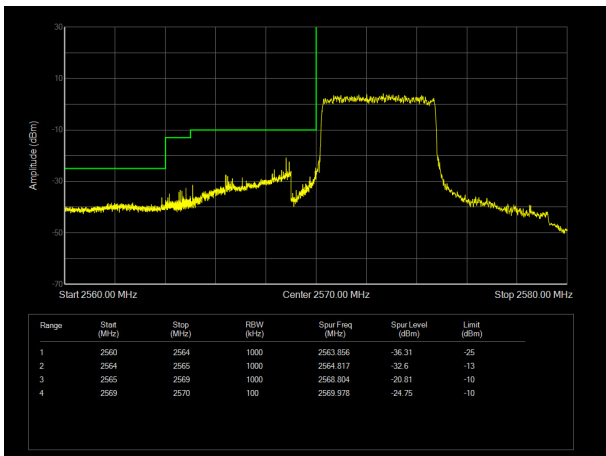

LTE Band 17 16QAM 10MHz CH-Low, 1 RB

LTE Band 17 16QAM 10MHz CH-High, 1 RB

LTE Band 17 16QAM 10MHz CH-Low, 100%RB

LTE Band 17 16QAM 10MHz CH-High, 100%RB

LTE Band 17 64QAM 5MHz CH-Low, 1 RB

LTE Band 17 64QAM 5MHz CH-High, 1 RB

LTE Band 17 64QAM 5MHz CH-Low, 100%RB

LTE Band 17 64QAM 5MHz CH-High, 100%RB

LTE Band 17 64QAM 10MHz CH-Low, 1 RB

LTE Band 17 64QAM 10MHz CH-High, 1 RB

LTE Band 17 64QAM 10MHz CH-Low, 100%RB

LTE Band 17 64QAM 10MHz CH-High, 100%RB

LTE Band 38 QPSK 5MHz CH-Low, 1 RB

LTE Band 38 QPSK 5MHz CH-High, 1 RB

LTE Band 38 QPSK 5MHz CH-Low, 100%RB

LTE Band 38 QPSK 5MHz CH-High, 100%RB

LTE Band 38 QPSK 10MHz CH-Low, 1 RB

LTE Band 38 QPSK 10MHz CH-High, 1 RB

LTE Band 38 QPSK 10MHz CH-Low, 100%RB

LTE Band 38 QPSK 10MHz CH-High, 100%RB

LTE Band 38 QPSK 15MHz CH-Low, 1 RB

LTE Band 38 QPSK 15MHz CH-High, 1 RB

LTE Band 38 QPSK 15MHz CH-Low, 100%RB

LTE Band 38 QPSK 15MHz CH-High, 100%RB