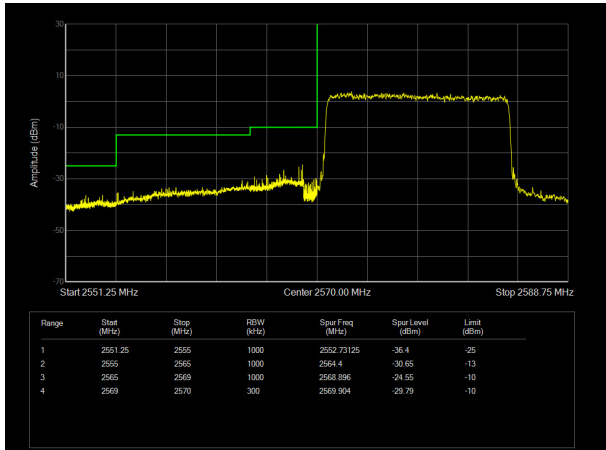

LTE Band 38 QPSK 20MHz CH-Low, 1 RB

LTE Band 38 QPSK 20MHz CH-High, 1 RB

LTE Band 38 QPSK 20MHz CH-Low, 100%RB

LTE Band 38 QPSK 20MHz CH-High, 100%RB

LTE Band 38 16QAM 5MHz CH-Low, 1 RB

LTE Band 38 16QAM 5MHz CH-High, 1 RB

LTE Band 38 16QAM 5MHz CH-Low, 100%RB

LTE Band 38 16QAM 5MHz CH-High, 100%RB

LTE Band 38 16QAM 10MHz CH-Low, 1 RB

LTE Band 38 16QAM 10MHz CH-High, 1 RB

LTE Band 38 16QAM 10MHz CH-Low, 100%RB

LTE Band 38 16QAM 10MHz CH-High, 100%RB

LTE Band 38 16QAM 15MHz CH-Low, 1 RB

LTE Band 38 16QAM 15MHz CH-High, 1 RB

LTE Band 38 16QAM 15MHz CH-Low, 100%RB

LTE Band 38 16QAM 15MHz CH-High, 100%RB

LTE Band 38 16QAM 20MHz CH-Low, 1 RB

LTE Band 38 16QAM 20MHz CH-High, 1 RB