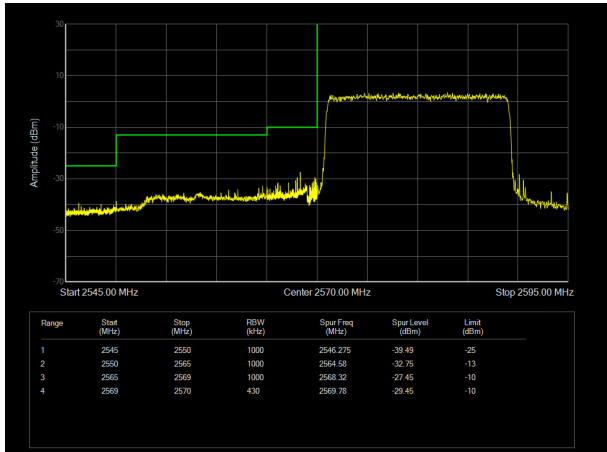

LTE Band 38 QPSK 5MHz CH-Low, 1 RB

LTE Band 38 QPSK 5MHz CH-High, 1 RB

LTE Band 38 QPSK 5MHz CH-Low, 100%RB

LTE Band 38 QPSK 5MHz CH-High, 100%RB

LTE Band 38 QPSK 10MHz CH-Low, 1 RB

LTE Band 38 QPSK 10MHz CH-High, 1 RB

LTE Band 38 QPSK 10MHz CH-Low, 100%RB

LTE Band 38 QPSK 10MHz CH-High, 100%RB

LTE Band 38 QPSK 15MHz CH-Low, 1 RB

LTE Band 38 QPSK 15MHz CH-High, 1 RB

LTE Band 38 QPSK 15MHz CH-Low, 100%RB

LTE Band 38 QPSK 15MHz CH-High, 100%RB

LTE Band 38 QPSK 20MHz CH-Low, 1 RB

LTE Band 38 QPSK 20MHz CH-High, 1 RB

LTE Band 38 QPSK 20MHz CH-Low, 100%RB

LTE Band 38 QPSK 20MHz CH-High, 100%RB

LTE Band 38 16QAM 5MHz CH-Low, 1 RB

LTE Band 38 16QAM 5MHz CH-High, 1 RB