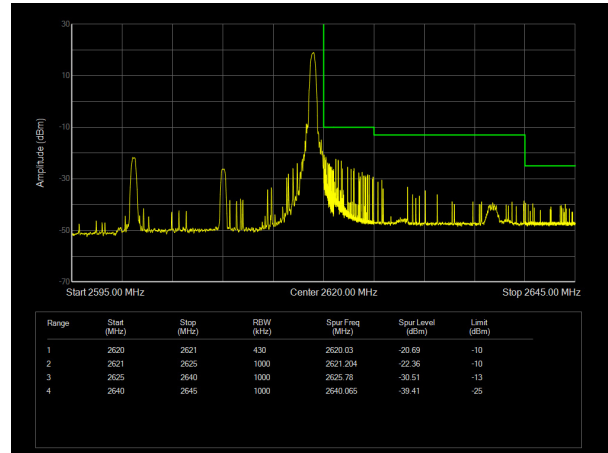

LTE Band 38 QPSK 5MHz CH-Low, 1 RB

LTE Band 38 QPSK 5MHz CH-High, 1 RB

LTE Band 38 QPSK 5MHz CH-Low, 100%RB

LTE Band 38 QPSK 5MHz CH-High, 100%RB

LTE Band 38 QPSK 10MHz CH-Low, 1 RB

LTE Band 38 QPSK 10MHz CH-High, 1 RB

LTE Band 38 QPSK 10MHz CH-Low, 100%RB

LTE Band 38 QPSK 10MHz CH-High, 100%RB

LTE Band 38 QPSK 15MHz CH-Low, 1 RB

LTE Band 38 QPSK 15MHz CH-High, 1 RB

LTE Band 38 QPSK 15MHz CH-Low, 100%RB

LTE Band 38 QPSK 15MHz CH-High, 100%RB

LTE Band 38 QPSK 20MHz CH-Low, 1 RB

LTE Band 38 QPSK 20MHz CH-High, 1 RB

LTE Band 38 QPSK 20MHz CH-Low, 100%RB

LTE Band 38 QPSK 20MHz CH-High, 100%RB

LTE Band 38 16QAM 5MHz CH-Low, 1 RB

LTE Band 38 16QAM 5MHz CH-High, 1 RB