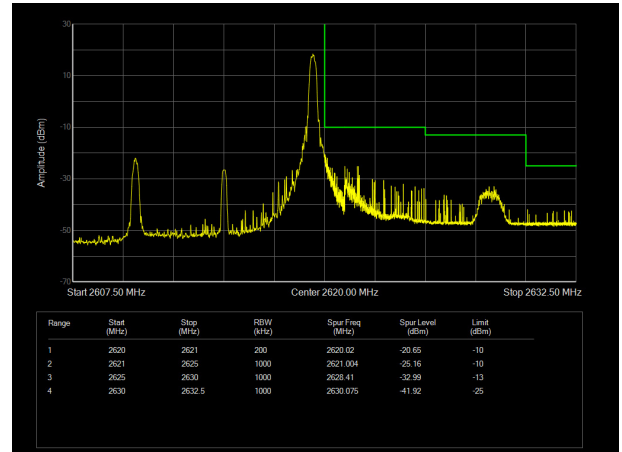

LTE Band 38 QPSK 20MHz CH-Low, 1 RB

LTE Band 38 QPSK 20MHz CH-High, 1 RB

LTE Band 38 QPSK 20MHz CH-Low, 100%RB

LTE Band 38 QPSK 20MHz CH-High, 100%RB

LTE Band 38 16QAM 5MHz CH-Low, 1 RB

LTE Band 38 16QAM 5MHz CH-High, 1 RB

LTE Band 38 16QAM 5MHz CH-Low, 100%RB

LTE Band 38 16QAM 5MHz CH-High, 100%RB

LTE Band 38 16QAM 10MHz CH-Low, 1 RB

LTE Band 38 16QAM 10MHz CH-High, 1 RB

LTE Band 38 16QAM 10MHz CH-Low, 100%RB

LTE Band 38 16QAM 10MHz CH-High, 100%RB

LTE Band 38 16QAM 15MHz CH-Low, 1 RB

LTE Band 38 16QAM 15MHz CH-High, 1 RB

LTE Band 38 16QAM 15MHz CH-Low, 100%RB

LTE Band 38 16QAM 15MHz CH-High, 100%RB

LTE Band 38 16QAM 20MHz CH-Low, 1 RB

LTE Band 38 16QAM 20MHz CH-High, 1 RB