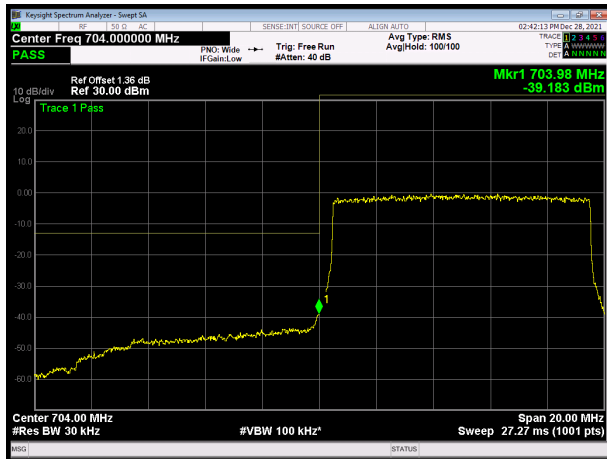

LTE Band 17 QPSK 10MHz CH-Low, 100%RB

LTE Band 17 QPSK 10MHz CH-High, 100%RB

LTE Band 17 16QAM 5MHz CH-Low, 1 RB

LTE Band 17 16QAM 5MHz CH-High, 1 RB

LTE Band 17 16QAM 5MHz CH-Low, 100%RB

LTE Band 17 16QAM 5MHz CH-High, 100%RB

LTE Band 17 16QAM 10MHz CH-Low, 1 RB

LTE Band 17 16QAM 10MHz CH-High, 1 RB

LTE Band 17 16QAM 10MHz CH-Low, 100%RB

LTE Band 17 16QAM 10MHz CH-High, 100%RB

LTE Band 17 64QAM 5MHz CH-Low, 1 RB

LTE Band 17 64QAM 5MHz CH-High, 1 RB

LTE Band 17 64QAM 5MHz CH-Low, 100%RB

LTE Band 17 64QAM 5MHz CH-High, 100%RB

LTE Band 17 64QAM 10MHz CH-Low, 1 RB

LTE Band 17 64QAM 10MHz CH-High, 1 RB

LTE Band 17 64QAM 10MHz CH-Low, 100%RB

LTE Band 17 64QAM 10MHz CH-High, 100%RB