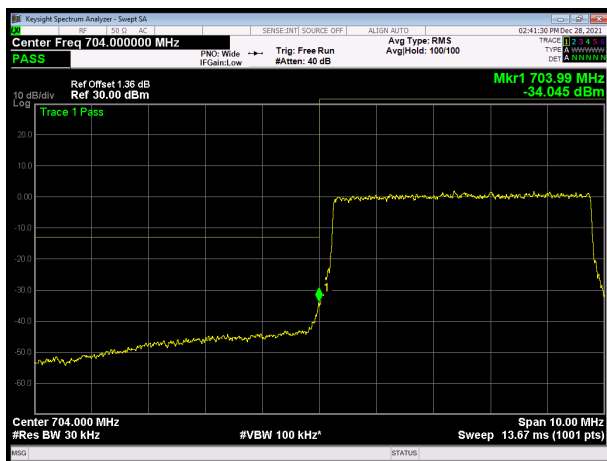

LTE Band 17 QPSK 10MHz CH-Low, 100%RB

LTE Band 17 QPSK 10MHz CH-High, 100%RB

LTE Band 17 16QAM 5MHz CH-Low, 1 RB

LTE Band 17 16QAM 5MHz CH-High, 1 RB

LTE Band 17 16QAM 5MHz CH-Low, 100%RB

LTE Band 17 16QAM 5MHz CH-High, 100%RB

LTE Band 17 16QAM 10MHz CH-Low, 1 RB

LTE Band 17 16QAM 10MHz CH-High, 1 RB

LTE Band 17 16QAM 10MHz CH-Low, 100%RB

LTE Band 17 16QAM 10MHz CH-High, 100%RB

LTE Band 17 64QAM 5MHz CH-Low, 1 RB

LTE Band 17 64QAM 5MHz CH-High, 1 RB

LTE Band 17 64QAM 5MHz CH-Low, 100%RB

LTE Band 17 64QAM 5MHz CH-High, 100%RB

LTE Band 17 64QAM 10MHz CH-Low, 1 RB

LTE Band 17 64QAM 10MHz CH-High, 1 RB

LTE Band 17 64QAM 10MHz CH-Low, 100%RB

LTE Band 17 64QAM 10MHz CH-High, 100%RB