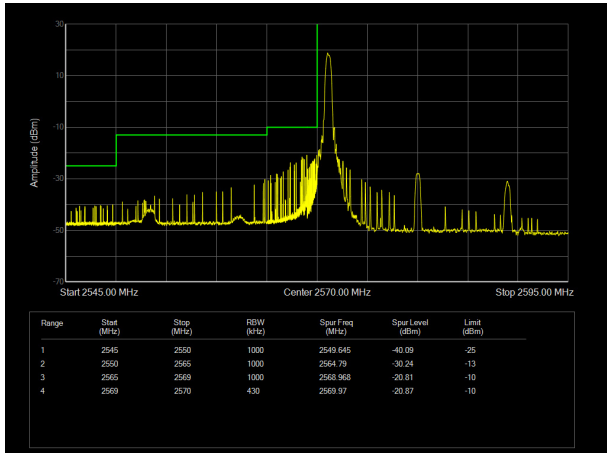

LTE Band 38 QPSK 5MHz CH-Low, 1 RB

LTE Band 38 QPSK 5MHz CH-High, 1 RB

LTE Band 38 QPSK 5MHz CH-Low, 100%RB

LTE Band 38 QPSK 5MHz CH-High, 100%RB

LTE Band 38 QPSK 10MHz CH-Low, 1 RB

LTE Band 38 QPSK 10MHz CH-High, 1 RB

LTE Band 38 QPSK 10MHz CH-Low, 100%RB

LTE Band 38 QPSK 10MHz CH-High, 100%RB

LTE Band 38 QPSK 15MHz CH-Low, 1 RB

LTE Band 38 QPSK 15MHz CH-High, 1 RB

LTE Band 38 QPSK 15MHz CH-Low, 100%RB

LTE Band 38 QPSK 15MHz CH-High, 100%RB

LTE Band 38 QPSK 20MHz CH-Low, 1 RB

LTE Band 38 QPSK 20MHz CH-High, 1 RB

LTE Band 38 QPSK 20MHz CH-Low, 100%RB

LTE Band 38 QPSK 20MHz CH-High, 100%RB

LTE Band 38 16QAM 5MHz CH-Low, 1 RB

LTE Band 38 16QAM 5MHz CH-High, 1 RB