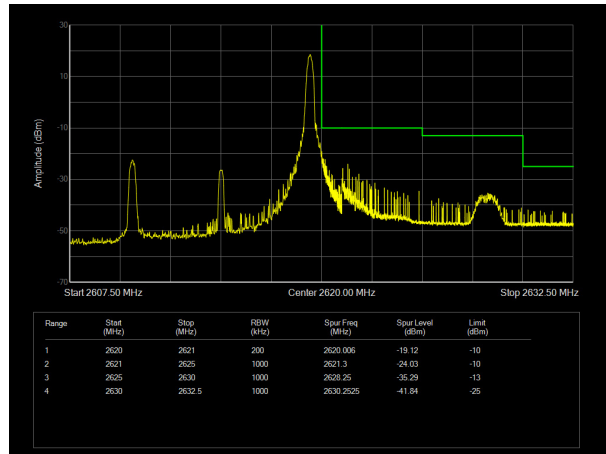

LTE Band 17 64QAM 5MHz CH-Low, 100%RB

LTE Band 17 64QAM 5MHz CH-High, 100%RB

LTE Band 17 64QAM 10MHz CH-Low, 1 RB

LTE Band 17 64QAM 10MHz CH-High, 1 RB

LTE Band 17 64QAM 10MHz CH-Low, 100%RB

LTE Band 17 64QAM 10MHz CH-High, 100%RB

LTE Band 38 QPSK 5MHz CH-Low, 1 RB

LTE Band 38 QPSK 5MHz CH-High, 1 RB

LTE Band 38 QPSK 5MHz CH-Low, 100%RB

LTE Band 38 QPSK 5MHz CH-High, 100%RB

LTE Band 38 QPSK 10MHz CH-Low, 1 RB

LTE Band 38 QPSK 10MHz CH-High, 1 RB

LTE Band 38 QPSK 10MHz CH-Low, 100%RB

LTE Band 38 QPSK 10MHz CH-High, 100%RB

LTE Band 38 QPSK 15MHz CH-Low, 1 RB

LTE Band 38 QPSK 15MHz CH-High, 1 RB

LTE Band 38 QPSK 15MHz CH-Low, 100%RB

LTE Band 38 QPSK 15MHz CH-High, 100%RB