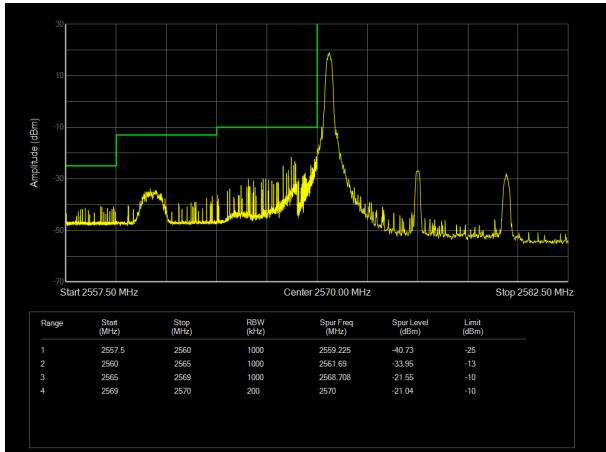

LTE Band 38 QPSK 10MHz CH-Low, 100%RB

LTE Band 38 QPSK 10MHz CH-High, 100%RB

LTE Band 38 QPSK 15MHz CH-Low, 1 RB

LTE Band 38 QPSK 15MHz CH-High, 1 RB

LTE Band 38 QPSK 15MHz CH-Low, 100%RB

LTE Band 38 QPSK 15MHz CH-High, 100%RB

LTE Band 38 QPSK 20MHz CH-Low, 1 RB

LTE Band 38 QPSK 20MHz CH-High, 1 RB

LTE Band 38 QPSK 20MHz CH-Low, 100%RB

LTE Band 38 QPSK 20MHz CH-High, 100%RB

LTE Band 38 16QAM 5MHz CH-Low, 1 RB

LTE Band 38 16QAM 5MHz CH-High, 1 RB

LTE Band 38 16QAM 5MHz CH-Low, 100%RB

LTE Band 38 16QAM 5MHz CH-High, 100%RB

LTE Band 38 16QAM 10MHz CH-Low, 1 RB

LTE Band 38 16QAM 10MHz CH-High, 1 RB

LTE Band 38 16QAM 10MHz CH-Low, 100%RB

LTE Band 38 16QAM 10MHz CH-High, 100%RB