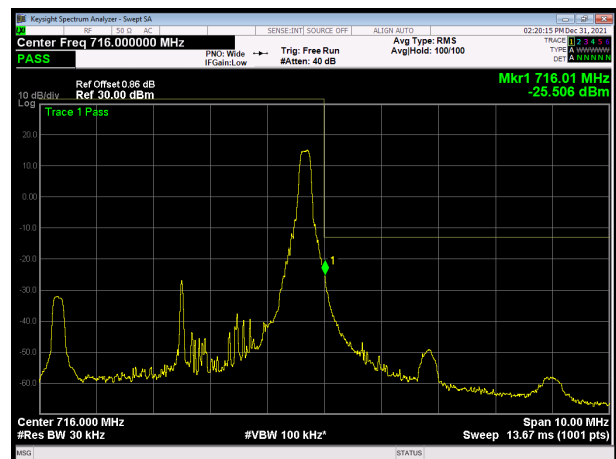

LTE Band 17 QPSK 10MHz CH-Low, 100%RB

LTE Band 17 QPSK 10MHz CH-High, 100%RB

LTE Band 17 16QAM 5MHz CH-Low, 1 RB

LTE Band 17 16QAM 5MHz CH-High, 1 RB

LTE Band 17 16QAM 5MHz CH-Low, 100%RB

LTE Band 17 16QAM 5MHz CH-High, 100%RB

LTE Band 17 16QAM 10MHz CH-Low, 1 RB

LTE Band 17 16QAM 10MHz CH-High, 1 RB

LTE Band 17 16QAM 10MHz CH-Low, 100%RB

LTE Band 17 16QAM 10MHz CH-High, 100%RB

LTE Band 17 64QAM 5MHz CH-Low, 1 RB

LTE Band 17 64QAM 5MHz CH-High, 1 RB

LTE Band 17 64QAM 5MHz CH-Low, 100%RB

LTE Band 17 64QAM 5MHz CH-High, 100%RB

LTE Band 17 64QAM 10MHz CH-Low, 1 RB

LTE Band 17 64QAM 10MHz CH-High, 1 RB

LTE Band 17 64QAM 10MHz CH-Low, 100%RB

LTE Band 17 64QAM 10MHz CH-High, 100%RB