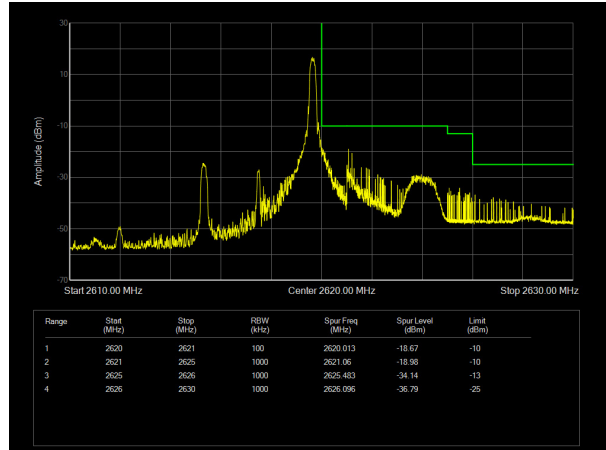

LTE Band 17 16QAM 10MHz CH-Low, 1 RB

LTE Band 17 16QAM 10MHz CH-High, 1 RB

LTE Band 17 16QAM 10MHz CH-Low, 100%RB

LTE Band 17 16QAM 10MHz CH-High, 100%RB

LTE Band 17 64QAM 5MHz CH-Low, 1 RB

LTE Band 17 64QAM 5MHz CH-High, 1 RB

LTE Band 17 64QAM 5MHz CH-Low, 100%RB

LTE Band 17 64QAM 5MHz CH-High, 100%RB

LTE Band 17 64QAM 10MHz CH-Low, 1 RB

LTE Band 17 64QAM 10MHz CH-High, 1 RB

LTE Band 17 64QAM 10MHz CH-Low, 100%RB

LTE Band 17 64QAM 10MHz CH-High, 100%RB

LTE Band 38 QPSK 5MHz CH-Low, 1 RB

LTE Band 38 QPSK 5MHz CH-High, 1 RB

LTE Band 38 QPSK 5MHz CH-Low, 100%RB

LTE Band 38 QPSK 5MHz CH-High, 100%RB

LTE Band 38 QPSK 10MHz CH-Low, 1 RB

LTE Band 38 QPSK 10MHz CH-High, 1 RB

LTE Band 38 QPSK 10MHz CH-Low, 100%RB

LTE Band 38 QPSK 10MHz CH-High, 100%RB

LTE Band 38 QPSK 15MHz CH-Low, 1 RB

LTE Band 38 QPSK 15MHz CH-High, 1 RB

LTE Band 38 QPSK 15MHz CH-Low, 100%RB

LTE Band 38 QPSK 15MHz CH-High, 100%RB