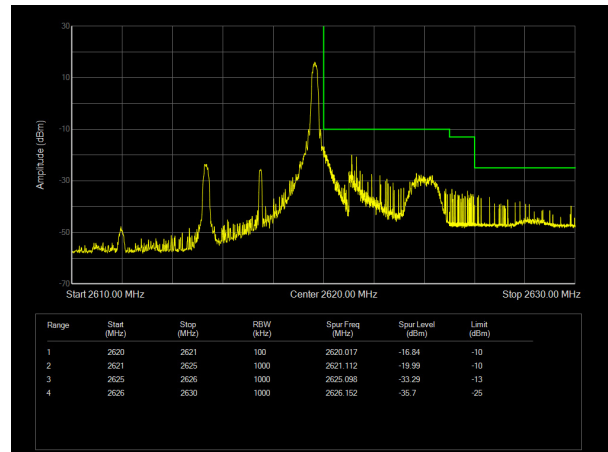

LTE Band 38 QPSK 10MHz CH-Low, 100%RB

LTE Band 38 QPSK 10MHz CH-High, 100%RB

LTE Band 38 QPSK 15MHz CH-Low, 1 RB

LTE Band 38 QPSK 15MHz CH-High, 1 RB

LTE Band 38 QPSK 15MHz CH-Low, 100%RB

LTE Band 38 QPSK 15MHz CH-High, 100%RB

LTE Band 38 QPSK 20MHz CH-Low, 1 RB

LTE Band 38 QPSK 20MHz CH-High, 1 RB

LTE Band 38 QPSK 20MHz CH-Low, 100%RB

LTE Band 38 QPSK 20MHz CH-High, 100%RB

LTE Band 38 16QAM 5MHz CH-Low, 1 RB

LTE Band 38 16QAM 5MHz CH-High, 1 RB

LTE Band 38 16QAM 5MHz CH-Low, 100%RB

LTE Band 38 16QAM 5MHz CH-High, 100%RB

LTE Band 38 16QAM 10MHz CH-Low, 1 RB

LTE Band 38 16QAM 10MHz CH-High, 1 RB

LTE Band 38 16QAM 10MHz CH-Low, 100%RB

LTE Band 38 16QAM 10MHz CH-High, 100%RB