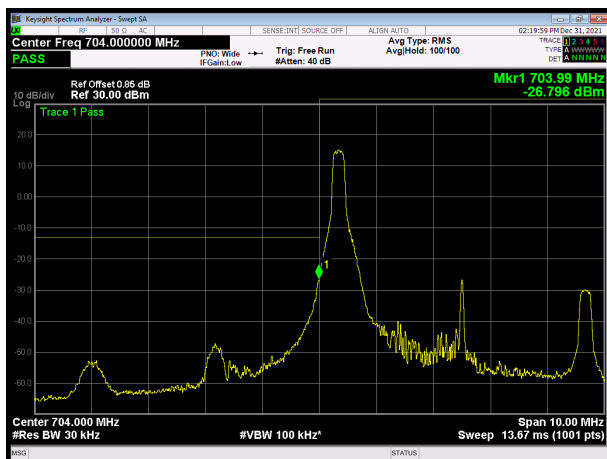

LTE Band 17 QPSK 10MHz CH-Low, 100%RB

LTE Band 17 QPSK 10MHz CH-High, 100%RB

LTE Band 17 16QAM 5MHz CH-Low, 1 RB

LTE Band 17 16QAM 5MHz CH-High, 1 RB

LTE Band 17 16QAM 5MHz CH-Low, 100%RB

LTE Band 17 16QAM 5MHz CH-High, 100%RB

LTE Band 17 16QAM 10MHz CH-Low, 1 RB

LTE Band 17 16QAM 10MHz CH-High, 1 RB

LTE Band 17 16QAM 10MHz CH-Low, 100%RB

LTE Band 17 16QAM 10MHz CH-High, 100%RB

LTE Band 17 64QAM 5MHz CH-Low, 1 RB

LTE Band 17 64QAM 5MHz CH-High, 1 RB

LTE Band 17 64QAM 5MHz CH-Low, 100%RB

LTE Band 17 64QAM 5MHz CH-High, 100%RB

LTE Band 17 64QAM 10MHz CH-Low, 1 RB

LTE Band 17 64QAM 10MHz CH-High, 1 RB

LTE Band 17 64QAM 10MHz CH-Low, 100%RB

LTE Band 17 64QAM 10MHz CH-High, 100%RB

LTE Band 38 QPSK 5MHz CH-Low, 1 RB

LTE Band 38 QPSK 5MHz CH-High, 1 RB

LTE Band 38 QPSK 5MHz CH-Low, 100%RB

LTE Band 38 QPSK 5MHz CH-High, 100%RB

LTE Band 38 QPSK 10MHz CH-Low, 1 RB

LTE Band 38 QPSK 10MHz CH-High, 1 RB