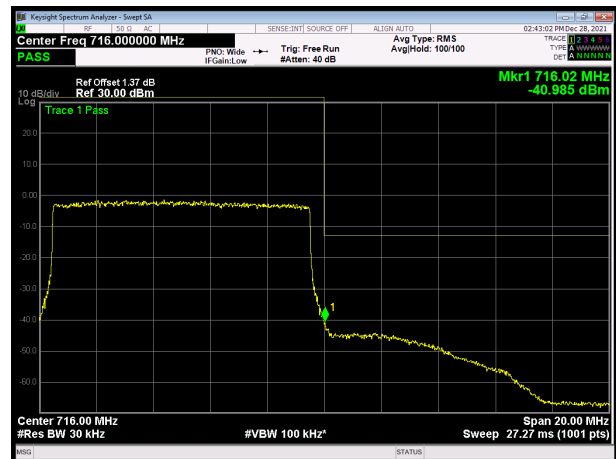

LTE Band 17 QPSK 10MHz CH-Low, 100%RB

LTE Band 17 QPSK 10MHz CH-High, 100%RB

LTE Band 17 16QAM 5MHz CH-Low, 1 RB

LTE Band 17 16QAM 5MHz CH-High, 1 RB

LTE Band 17 16QAM 5MHz CH-Low, 100%RB

LTE Band 17 16QAM 5MHz CH-High, 100%RB

LTE Band 17 16QAM 10MHz CH-Low, 1 RB

LTE Band 17 16QAM 10MHz CH-High, 1 RB

LTE Band 17 16QAM 10MHz CH-Low, 100%RB

LTE Band 17 16QAM 10MHz CH-High, 100%RB

LTE Band 17 64QAM 5MHz CH-Low, 1 RB

LTE Band 17 64QAM 5MHz CH-High, 1 RB

LTE Band 17 64QAM 5MHz CH-Low, 100%RB

LTE Band 17 64QAM 5MHz CH-High, 100%RB

LTE Band 17 64QAM 10MHz CH-Low, 1 RB

LTE Band 17 64QAM 10MHz CH-High, 1 RB

LTE Band 17 64QAM 10MHz CH-Low, 100%RB

LTE Band 17 64QAM 10MHz CH-High, 100%RB

LTE Band 38 QPSK 5MHz CH-Low, 1 RB

LTE Band 38 QPSK 5MHz CH-High, 1 RB

LTE Band 38 QPSK 5MHz CH-Low, 100%RB

LTE Band 38 QPSK 5MHz CH-High, 100%RB

LTE Band 38 QPSK 10MHz CH-Low, 1 RB

LTE Band 38 QPSK 10MHz CH-High, 1 RB