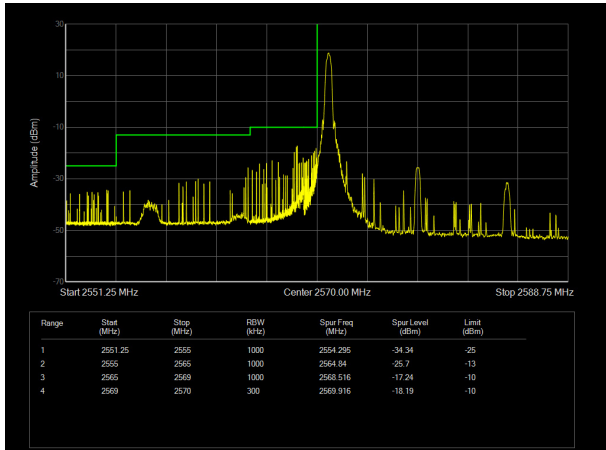

LTE Band 38 QPSK 20MHz CH-Low, 1 RB

LTE Band 38 QPSK 20MHz CH-High, 1 RB

LTE Band 38 QPSK 20MHz CH-Low, 100%RB

LTE Band 38 QPSK 20MHz CH-High, 100%RB

LTE Band 38 16QAM 5MHz CH-Low, 1 RB

LTE Band 38 16QAM 5MHz CH-High, 1 RB

LTE Band 38 16QAM 5MHz CH-Low, 100%RB

LTE Band 38 16QAM 5MHz CH-High, 100%RB

LTE Band 38 16QAM 10MHz CH-Low, 1 RB

LTE Band 38 16QAM 10MHz CH-High, 1 RB

LTE Band 38 16QAM 10MHz CH-Low, 100%RB

LTE Band 38 16QAM 10MHz CH-High, 100%RB

LTE Band 38 16QAM 15MHz CH-Low, 1 RB

LTE Band 38 16QAM 15MHz CH-High, 1 RB

LTE Band 38 16QAM 15MHz CH-Low, 100%RB

LTE Band 38 16QAM 15MHz CH-High, 100%RB

LTE Band 38 16QAM 20MHz CH-Low, 1 RB

LTE Band 38 16QAM 20MHz CH-High, 1 RB