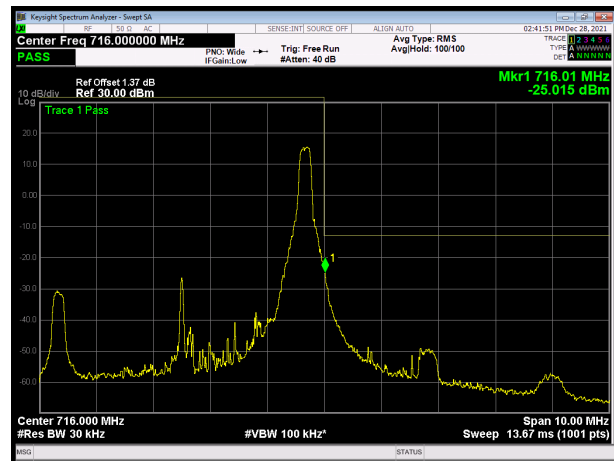

LTE Band 17 QPSK 10MHz CH-Low, 100%RB

LTE Band 17 QPSK 10MHz CH-High, 100%RB

LTE Band 17 16QAM 5MHz CH-Low, 1 RB

LTE Band 17 16QAM 5MHz CH-High, 1 RB

LTE Band 17 16QAM 5MHz CH-Low, 100%RB

LTE Band 17 16QAM 5MHz CH-High, 100%RB

LTE Band 17 16QAM 10MHz CH-Low, 1 RB

LTE Band 17 16QAM 10MHz CH-High, 1 RB

LTE Band 17 16QAM 10MHz CH-Low, 100%RB

LTE Band 17 16QAM 10MHz CH-High, 100%RB

LTE Band 17 64QAM 5MHz CH-Low, 1 RB

LTE Band 17 64QAM 5MHz CH-High, 1 RB