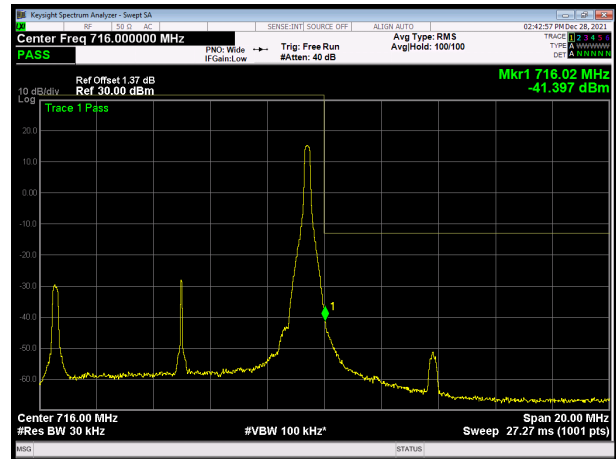

LTE Band 17 QPSK 10MHz CH-Low, 100%RB

LTE Band 17 QPSK 10MHz CH-High, 100%RB

LTE Band 17 16QAM 5MHz CH-Low, 1 RB

LTE Band 17 16QAM 5MHz CH-High, 1 RB

LTE Band 17 16QAM 5MHz CH-Low, 100%RB

LTE Band 17 16QAM 5MHz CH-High, 100%RB

LTE Band 17 16QAM 10MHz CH-Low, 1 RB

LTE Band 17 16QAM 10MHz CH-High, 1 RB

LTE Band 17 16QAM 10MHz CH-Low, 100%RB

LTE Band 17 16QAM 10MHz CH-High, 100%RB

LTE Band 17 64QAM 5MHz CH-Low, 1 RB

LTE Band 17 64QAM 5MHz CH-High, 1 RB