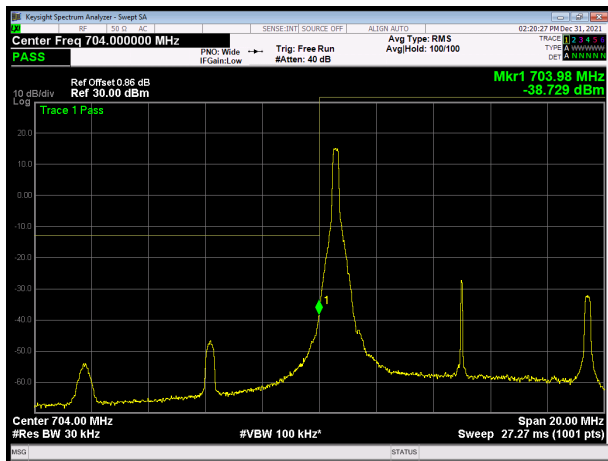

LTE Band 17 16QAM 10MHz CH-Low, 1 RB

LTE Band 17 16QAM 10MHz CH-High, 1 RB

LTE Band 17 16QAM 10MHz CH-Low, 100%RB

LTE Band 17 16QAM 10MHz CH-High, 100%RB

LTE Band 17 64QAM 5MHz CH-Low, 1 RB

LTE Band 17 64QAM 5MHz CH-High, 1 RB

LTE Band 17 64QAM 5MHz CH-Low, 100%RB

LTE Band 17 64QAM 5MHz CH-High, 100%RB

LTE Band 17 64QAM 10MHz CH-Low, 1 RB

LTE Band 17 64QAM 10MHz CH-High, 1 RB

LTE Band 17 64QAM 10MHz CH-Low, 100%RB

LTE Band 17 64QAM 10MHz CH-High, 100%RB