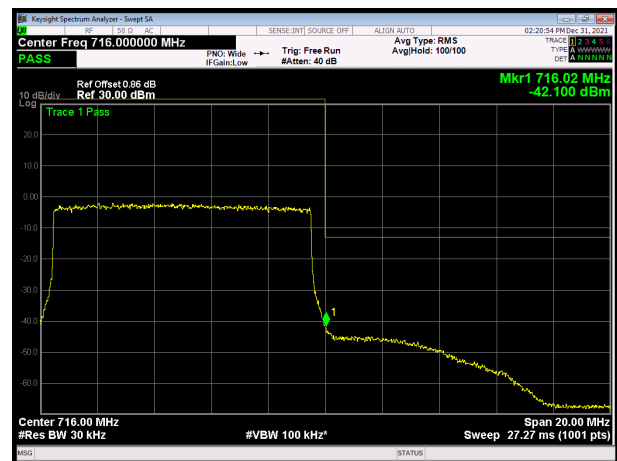

LTE Band 17 64QAM 5MHz CH-Low, 100%RB

LTE Band 17 64QAM 5MHz CH-High, 100%RB

LTE Band 17 64QAM 10MHz CH-Low, 1 RB

LTE Band 17 64QAM 10MHz CH-High, 1 RB

LTE Band 17 64QAM 10MHz CH-Low, 100%RB

LTE Band 17 64QAM 10MHz CH-High, 100%RB

LTE Band 38 QPSK 5MHz CH-Low, 1 RB

LTE Band 38 QPSK 5MHz CH-High, 1 RB

LTE Band 38 QPSK 5MHz CH-Low, 100%RB

LTE Band 38 QPSK 5MHz CH-High, 100%RB

LTE Band 38 QPSK 10MHz CH-Low, 1 RB

LTE Band 38 QPSK 10MHz CH-High, 1 RB