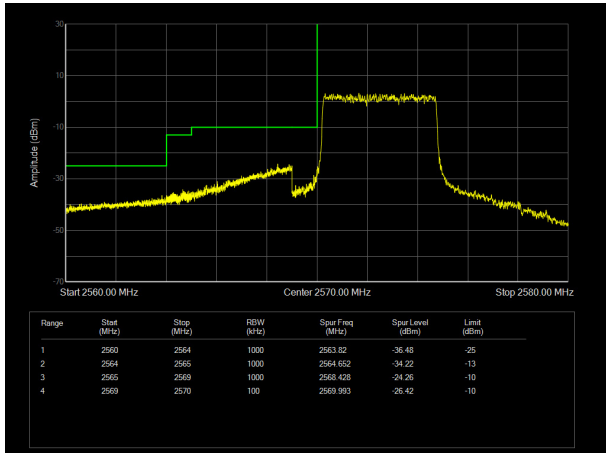

LTE Band 38 QPSK 10MHz CH-Low, 100%RB

LTE Band 38 QPSK 10MHz CH-High, 100%RB

LTE Band 38 QPSK 15MHz CH-Low, 1 RB

LTE Band 38 QPSK 15MHz CH-High, 1 RB

LTE Band 38 QPSK 15MHz CH-Low, 100%RB

LTE Band 38 QPSK 15MHz CH-High, 100%RB

LTE Band 38 QPSK 20MHz CH-Low, 1 RB

LTE Band 38 QPSK 20MHz CH-High, 1 RB

LTE Band 38 QPSK 20MHz CH-Low, 100%RB

LTE Band 38 QPSK 20MHz CH-High, 100%RB

LTE Band 38 16QAM 5MHz CH-Low, 1 RB

LTE Band 38 16QAM 5MHz CH-High, 1 RB

LTE Band 38 16QAM 5MHz CH-Low, 100%RB

LTE Band 38 16QAM 5MHz CH-High, 100%RB

LTE Band 38 16QAM 10MHz CH-Low, 1 RB

LTE Band 38 16QAM 10MHz CH-High, 1 RB

LTE Band 38 16QAM 10MHz CH-Low, 100%RB

LTE Band 38 16QAM 10MHz CH-High, 100%RB