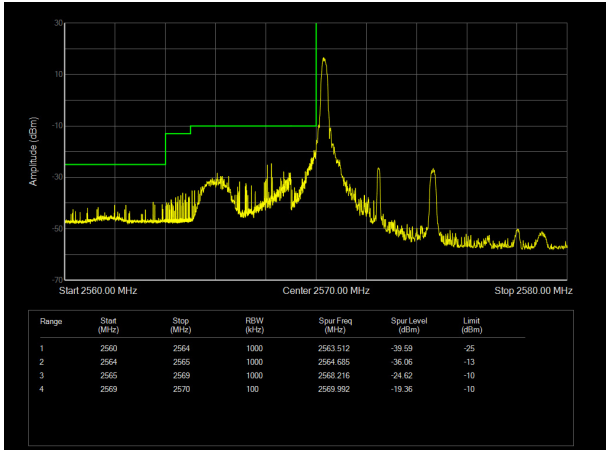

LTE Band 17 16QAM 10MHz CH-Low, 1 RB

LTE Band 17 16QAM 10MHz CH-High, 1 RB

LTE Band 17 16QAM 10MHz CH-Low, 100%RB

LTE Band 17 16QAM 10MHz CH-High, 100%RB

LTE Band 17 64QAM 5MHz CH-Low, 1 RB

LTE Band 17 64QAM 5MHz CH-High, 1 RB

LTE Band 17 64QAM 5MHz CH-Low, 100%RB

LTE Band 17 64QAM 5MHz CH-High, 100%RB

LTE Band 17 64QAM 10MHz CH-Low, 1 RB

LTE Band 17 64QAM 10MHz CH-High, 1 RB

LTE Band 17 64QAM 10MHz CH-Low, 100%RB

LTE Band 17 64QAM 10MHz CH-High, 100%RB

LTE Band 38 QPSK 5MHz CH-Low, 1 RB

LTE Band 38 QPSK 5MHz CH-High, 1 RB

LTE Band 38 QPSK 5MHz CH-Low, 100%RB

LTE Band 38 QPSK 5MHz CH-High, 100%RB

LTE Band 38 QPSK 10MHz CH-Low, 1 RB

LTE Band 38 QPSK 10MHz CH-High, 1 RB

LTE Band 38 QPSK 10MHz CH-Low, 100%RB

LTE Band 38 QPSK 10MHz CH-High, 100%RB

LTE Band 38 QPSK 15MHz CH-Low, 1 RB

LTE Band 38 QPSK 15MHz CH-High, 1 RB

LTE Band 38 QPSK 15MHz CH-Low, 100%RB

LTE Band 38 QPSK 15MHz CH-High, 100%RB