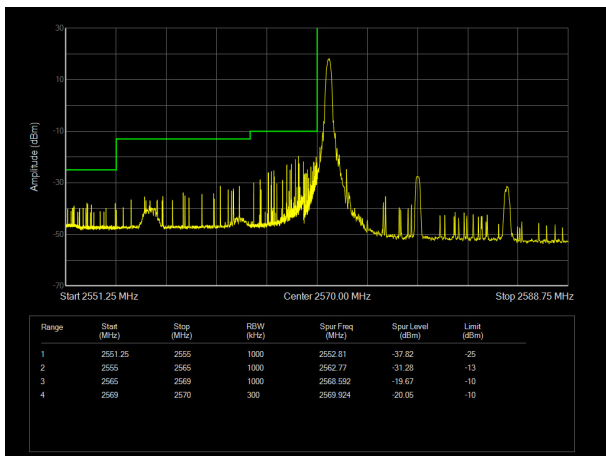

LTE Band 17 64QAM 5MHz CH-Low, 100%RB

LTE Band 17 64QAM 5MHz CH-High, 100%RB

LTE Band 17 64QAM 10MHz CH-Low, 1 RB

LTE Band 17 64QAM 10MHz CH-High, 1 RB

LTE Band 17 64QAM 10MHz CH-Low, 100%RB

LTE Band 17 64QAM 10MHz CH-High, 100%RB

LTE Band 38 QPSK 5MHz CH-Low, 1 RB

LTE Band 38 QPSK 5MHz CH-High, 1 RB

LTE Band 38 QPSK 5MHz CH-Low, 100%RB

LTE Band 38 QPSK 5MHz CH-High, 100%RB

LTE Band 38 QPSK 10MHz CH-Low, 1 RB

LTE Band 38 QPSK 10MHz CH-High, 1 RB

LTE Band 38 QPSK 10MHz CH-Low, 100%RB

LTE Band 38 QPSK 10MHz CH-High, 100%RB

LTE Band 38 QPSK 15MHz CH-Low, 1 RB

LTE Band 38 QPSK 15MHz CH-High, 1 RB

LTE Band 38 QPSK 15MHz CH-Low, 100%RB

LTE Band 38 QPSK 15MHz CH-High, 100%RB