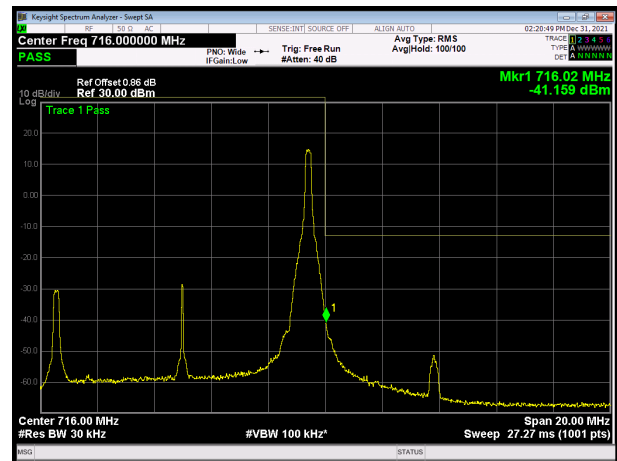

LTE Band 17 64QAM 5MHz CH-Low, 100%RB

LTE Band 17 64QAM 5MHz CH-High, 100%RB

LTE Band 17 64QAM 10MHz CH-Low, 1 RB

LTE Band 17 64QAM 10MHz CH-High, 1 RB

LTE Band 17 64QAM 10MHz CH-Low, 100%RB

LTE Band 17 64QAM 10MHz CH-High, 100%RB

LTE Band 38 QPSK 5MHz CH-Low, 1 RB

LTE Band 38 QPSK 5MHz CH-High, 1 RB

LTE Band 38 QPSK 5MHz CH-Low, 100%RB

LTE Band 38 QPSK 5MHz CH-High, 100%RB

LTE Band 38 QPSK 10MHz CH-Low, 1 RB

LTE Band 38 QPSK 10MHz CH-High, 1 RB