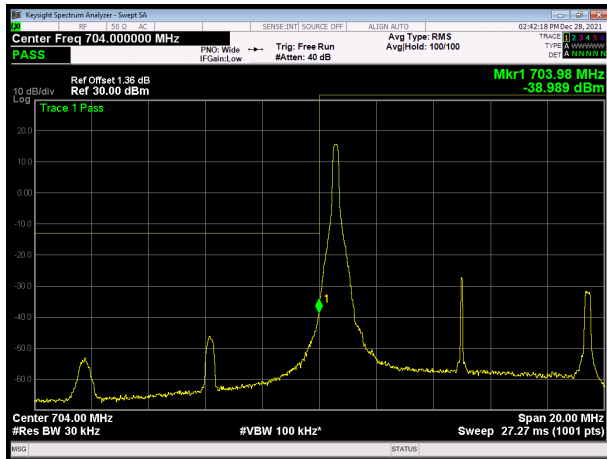

LTE Band 17 QPSK 10MHz CH-Low, 100%RB

LTE Band 17 QPSK 10MHz CH-High, 100%RB

LTE Band 17 16QAM 5MHz CH-Low, 1 RB

LTE Band 17 16QAM 5MHz CH-High, 1 RB

LTE Band 17 16QAM 5MHz CH-Low, 100%RB

LTE Band 17 16QAM 5MHz CH-High, 100%RB

LTE Band 17 16QAM 10MHz CH-Low, 1 RB

LTE Band 17 16QAM 10MHz CH-High, 1 RB

LTE Band 17 16QAM 10MHz CH-Low, 100%RB

LTE Band 17 16QAM 10MHz CH-High, 100%RB

LTE Band 17 64QAM 5MHz CH-Low, 1 RB

LTE Band 17 64QAM 5MHz CH-High, 1 RB

LTE Band 17 64QAM 5MHz CH-Low, 100%RB

LTE Band 17 64QAM 5MHz CH-High, 100%RB

LTE Band 17 64QAM 10MHz CH-Low, 1 RB

LTE Band 17 64QAM 10MHz CH-High, 1 RB

LTE Band 17 64QAM 10MHz CH-Low, 100%RB

LTE Band 17 64QAM 10MHz CH-High, 100%RB