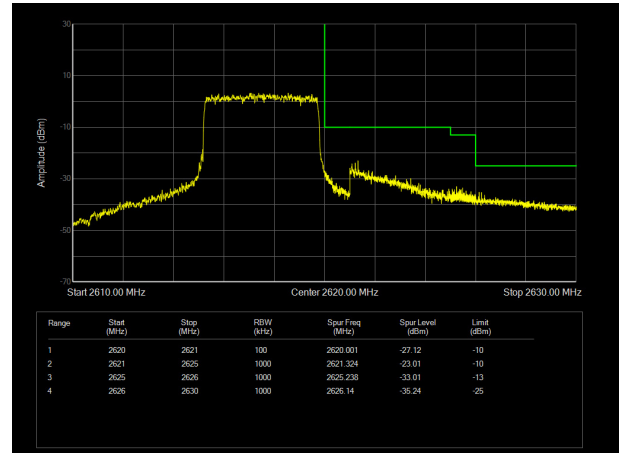

LTE Band 38 QPSK 10MHz CH-Low, 100%RB

LTE Band 38 QPSK 10MHz CH-High, 100%RB

LTE Band 38 QPSK 15MHz CH-Low, 1 RB

LTE Band 38 QPSK 15MHz CH-High, 1 RB

LTE Band 38 QPSK 15MHz CH-Low, 100%RB

LTE Band 38 QPSK 15MHz CH-High, 100%RB

LTE Band 38 QPSK 20MHz CH-Low, 1 RB

LTE Band 38 QPSK 20MHz CH-High, 1 RB

LTE Band 38 QPSK 20MHz CH-Low, 100%RB

LTE Band 38 QPSK 20MHz CH-High, 100%RB

LTE Band 38 16QAM 5MHz CH-Low, 1 RB

LTE Band 38 16QAM 5MHz CH-High, 1 RB

LTE Band 38 16QAM 5MHz CH-Low, 100%RB

LTE Band 38 16QAM 5MHz CH-High, 100%RB

LTE Band 38 16QAM 10MHz CH-Low, 1 RB

LTE Band 38 16QAM 10MHz CH-High, 1 RB

LTE Band 38 16QAM 10MHz CH-Low, 100%RB

LTE Band 38 16QAM 10MHz CH-High, 100%RB