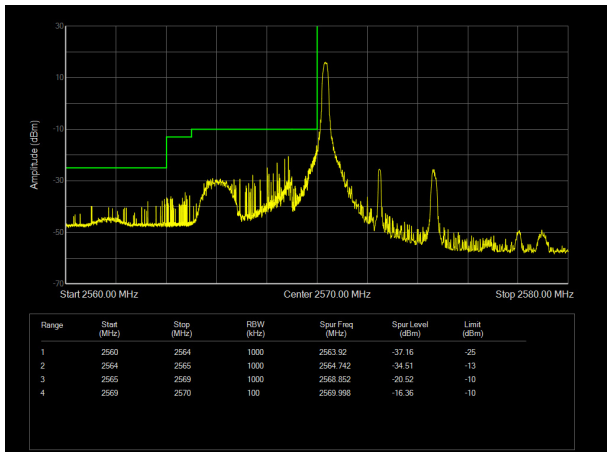

LTE Band 38 QPSK 10MHz CH-Low, 100%RB

LTE Band 38 QPSK 10MHz CH-High, 100%RB

LTE Band 38 QPSK 15MHz CH-Low, 1 RB

LTE Band 38 QPSK 15MHz CH-High, 1 RB

LTE Band 38 QPSK 15MHz CH-Low, 100%RB

LTE Band 38 QPSK 15MHz CH-High, 100%RB

LTE Band 38 QPSK 20MHz CH-Low, 1 RB

LTE Band 38 QPSK 20MHz CH-High, 1 RB

LTE Band 38 QPSK 20MHz CH-Low, 100%RB

LTE Band 38 QPSK 20MHz CH-High, 100%RB

LTE Band 38 16QAM 5MHz CH-Low, 1 RB

LTE Band 38 16QAM 5MHz CH-High, 1 RB

LTE Band 38 16QAM 5MHz CH-Low, 100%RB

LTE Band 38 16QAM 5MHz CH-High, 100%RB

LTE Band 38 16QAM 10MHz CH-Low, 1 RB

LTE Band 38 16QAM 10MHz CH-High, 1 RB

LTE Band 38 16QAM 10MHz CH-Low, 100%RB

LTE Band 38 16QAM 10MHz CH-High, 100%RB