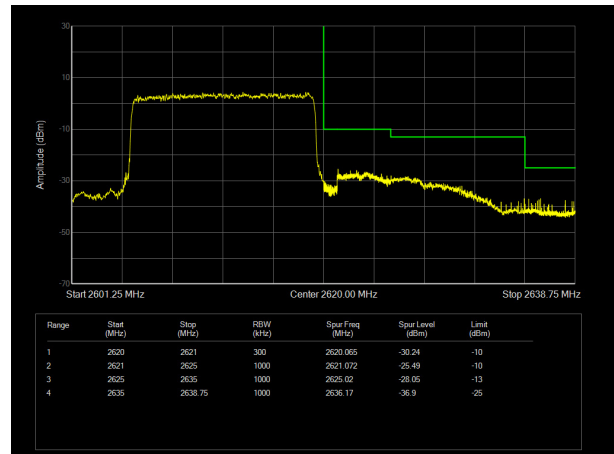

LTE Band 38 QPSK 5MHz CH-Low, 1 RB

LTE Band 38 QPSK 5MHz CH-High, 1 RB

LTE Band 38 QPSK 5MHz CH-Low, 100%RB

LTE Band 38 QPSK 5MHz CH-High, 100%RB

LTE Band 38 QPSK 10MHz CH-Low, 1 RB

LTE Band 38 QPSK 10MHz CH-High, 1 RB

LTE Band 38 QPSK 10MHz CH-Low, 100%RB

LTE Band 38 QPSK 10MHz CH-High, 100%RB

LTE Band 38 QPSK 15MHz CH-Low, 1 RB

LTE Band 38 QPSK 15MHz CH-High, 1 RB

LTE Band 38 QPSK 15MHz CH-Low, 100%RB

LTE Band 38 QPSK 15MHz CH-High, 100%RB

LTE Band 38 QPSK 20MHz CH-Low, 1 RB

LTE Band 38 QPSK 20MHz CH-High, 1 RB

LTE Band 38 QPSK 20MHz CH-Low, 100%RB

LTE Band 38 QPSK 20MHz CH-High, 100%RB

LTE Band 38 16QAM 5MHz CH-Low, 1 RB

LTE Band 38 16QAM 5MHz CH-High, 1 RB

LTE Band 38 16QAM 5MHz CH-Low, 100%RB

LTE Band 38 16QAM 5MHz CH-High, 100%RB

LTE Band 38 16QAM 10MHz CH-Low, 1 RB

LTE Band 38 16QAM 10MHz CH-High, 1 RB

LTE Band 38 16QAM 10MHz CH-Low, 100%RB

LTE Band 38 16QAM 10MHz CH-High, 100%RB