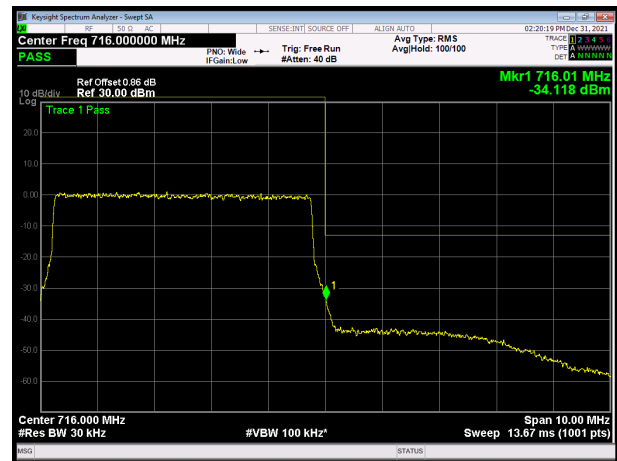

LTE Band 17 16QAM 10MHz CH-Low, 1 RB

LTE Band 17 16QAM 10MHz CH-High, 1 RB

LTE Band 17 16QAM 10MHz CH-Low, 100%RB

LTE Band 17 16QAM 10MHz CH-High, 100%RB

LTE Band 17 64QAM 5MHz CH-Low, 1 RB

LTE Band 17 64QAM 5MHz CH-High, 1 RB

LTE Band 17 64QAM 5MHz CH-Low, 100%RB

LTE Band 17 64QAM 5MHz CH-High, 100%RB

LTE Band 17 64QAM 10MHz CH-Low, 1 RB

LTE Band 17 64QAM 10MHz CH-High, 1 RB

LTE Band 17 64QAM 10MHz CH-Low, 100%RB

LTE Band 17 64QAM 10MHz CH-High, 100%RB