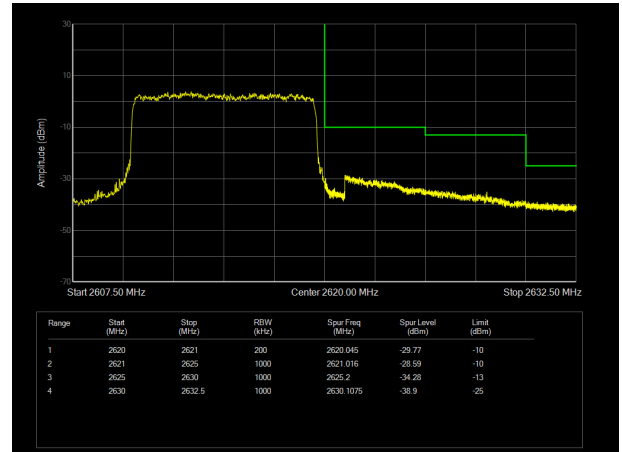

LTE Band 38 QPSK 20MHz CH-Low, 1 RB

LTE Band 38 QPSK 20MHz CH-High, 1 RB

LTE Band 38 QPSK 20MHz CH-Low, 100%RB

LTE Band 38 QPSK 20MHz CH-High, 100%RB

LTE Band 38 16QAM 5MHz CH-Low, 1 RB

LTE Band 38 16QAM 5MHz CH-High, 1 RB

LTE Band 38 16QAM 5MHz CH-Low, 100%RB

LTE Band 38 16QAM 5MHz CH-High, 100%RB

LTE Band 38 16QAM 10MHz CH-Low, 1 RB

LTE Band 38 16QAM 10MHz CH-High, 1 RB

LTE Band 38 16QAM 10MHz CH-Low, 100%RB

LTE Band 38 16QAM 10MHz CH-High, 100%RB

LTE Band 38 16QAM 15MHz CH-Low, 1 RB

LTE Band 38 16QAM 15MHz CH-High, 1 RB

LTE Band 38 16QAM 15MHz CH-Low, 100%RB

LTE Band 38 16QAM 15MHz CH-High, 100%RB

LTE Band 38 16QAM 20MHz CH-Low, 1 RB

LTE Band 38 16QAM 20MHz CH-High, 1 RB