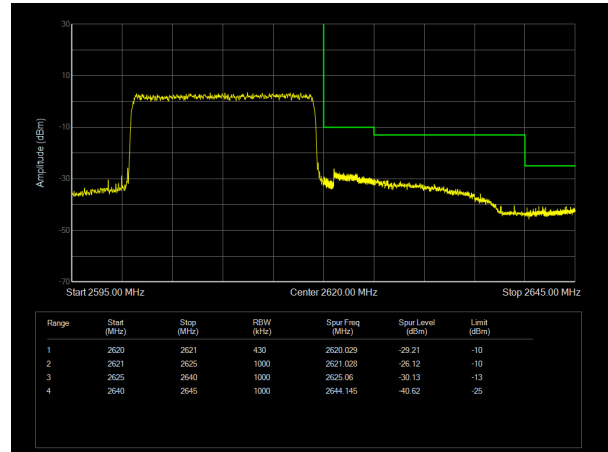

LTE Band 38 QPSK 10MHz CH-Low, 100%RB

LTE Band 38 QPSK 10MHz CH-High, 100%RB

LTE Band 38 QPSK 15MHz CH-Low, 1 RB

LTE Band 38 QPSK 15MHz CH-High, 1 RB

LTE Band 38 QPSK 15MHz CH-Low, 100%RB

LTE Band 38 QPSK 15MHz CH-High, 100%RB

LTE Band 38 QPSK 20MHz CH-Low, 1 RB

LTE Band 38 QPSK 20MHz CH-High, 1 RB

LTE Band 38 QPSK 20MHz CH-Low, 100%RB

LTE Band 38 QPSK 20MHz CH-High, 100%RB

LTE Band 38 16QAM 5MHz CH-Low, 1 RB

LTE Band 38 16QAM 5MHz CH-High, 1 RB

LTE Band 38 16QAM 5MHz CH-Low, 100%RB

LTE Band 38 16QAM 5MHz CH-High, 100%RB

LTE Band 38 16QAM 10MHz CH-Low, 1 RB

LTE Band 38 16QAM 10MHz CH-High, 1 RB

LTE Band 38 16QAM 10MHz CH-Low, 100%RB

LTE Band 38 16QAM 10MHz CH-High, 100%RB