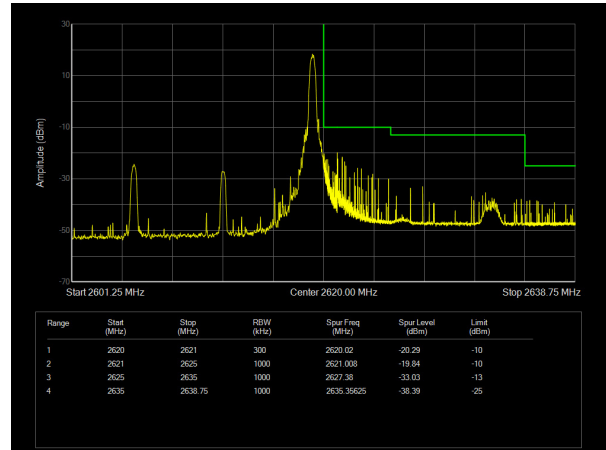

LTE Band 38 QPSK 20MHz CH-Low, 1 RB

LTE Band 38 QPSK 20MHz CH-High, 1 RB

LTE Band 38 QPSK 20MHz CH-Low, 100%RB

LTE Band 38 QPSK 20MHz CH-High, 100%RB

LTE Band 38 16QAM 5MHz CH-Low, 1 RB

LTE Band 38 16QAM 5MHz CH-High, 1 RB

LTE Band 38 16QAM 5MHz CH-Low, 100%RB

LTE Band 38 16QAM 5MHz CH-High, 100%RB

LTE Band 38 16QAM 10MHz CH-Low, 1 RB

LTE Band 38 16QAM 10MHz CH-High, 1 RB

LTE Band 38 16QAM 10MHz CH-Low, 100%RB

LTE Band 38 16QAM 10MHz CH-High, 100%RB

LTE Band 38 16QAM 15MHz CH-Low, 1 RB

LTE Band 38 16QAM 15MHz CH-High, 1 RB

LTE Band 38 16QAM 15MHz CH-Low, 100%RB

LTE Band 38 16QAM 15MHz CH-High, 100%RB

LTE Band 38 16QAM 20MHz CH-Low, 1 RB

LTE Band 38 16QAM 20MHz CH-High, 1 RB