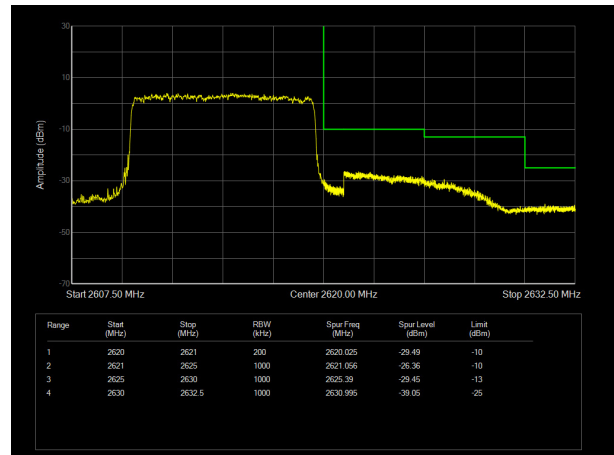

LTE Band 17 64QAM 5MHz CH-Low, 100%RB

LTE Band 17 64QAM 5MHz CH-High, 100%RB

LTE Band 17 64QAM 10MHz CH-Low, 1 RB

LTE Band 17 64QAM 10MHz CH-High, 1 RB

LTE Band 17 64QAM 10MHz CH-Low, 100%RB

LTE Band 17 64QAM 10MHz CH-High, 100%RB

LTE Band 38 QPSK 5MHz CH-Low, 1 RB

LTE Band 38 QPSK 5MHz CH-High, 1 RB

LTE Band 38 QPSK 5MHz CH-Low, 100%RB

LTE Band 38 QPSK 5MHz CH-High, 100%RB

LTE Band 38 QPSK 10MHz CH-Low, 1 RB

LTE Band 38 QPSK 10MHz CH-High, 1 RB

LTE Band 38 QPSK 10MHz CH-Low, 100%RB

LTE Band 38 QPSK 10MHz CH-High, 100%RB

LTE Band 38 QPSK 15MHz CH-Low, 1 RB

LTE Band 38 QPSK 15MHz CH-High, 1 RB

LTE Band 38 QPSK 15MHz CH-Low, 100%RB

LTE Band 38 QPSK 15MHz CH-High, 100%RB

LTE Band 38 QPSK 20MHz CH-Low, 1 RB

LTE Band 38 QPSK 20MHz CH-High, 1 RB

LTE Band 38 QPSK 20MHz CH-Low, 100%RB

LTE Band 38 QPSK 20MHz CH-High, 100%RB

LTE Band 38 16QAM 5MHz CH-Low, 1 RB

LTE Band 38 16QAM 5MHz CH-High, 1 RB