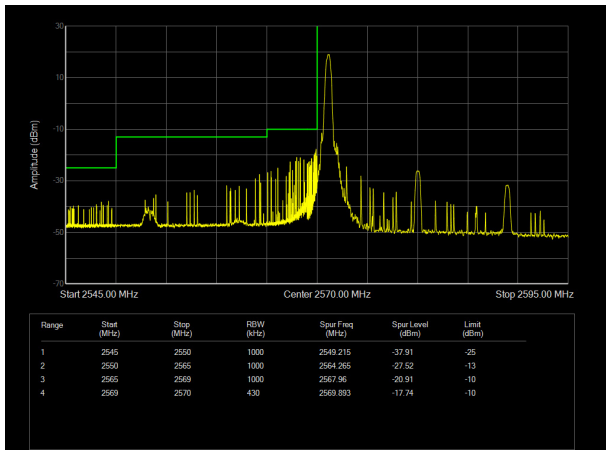

LTE Band 38 16QAM 5MHz CH-Low, 100%RB

LTE Band 38 16QAM 5MHz CH-High, 100%RB

LTE Band 38 16QAM 10MHz CH-Low, 1 RB

LTE Band 38 16QAM 10MHz CH-High, 1 RB

LTE Band 38 16QAM 10MHz CH-Low, 100%RB

LTE Band 38 16QAM 10MHz CH-High, 100%RB

LTE Band 38 16QAM 15MHz CH-Low, 1 RB

LTE Band 38 16QAM 15MHz CH-High, 1 RB

LTE Band 38 16QAM 15MHz CH-Low, 100%RB

LTE Band 38 16QAM 15MHz CH-High, 100%RB

LTE Band 38 16QAM 20MHz CH-Low, 1 RB

LTE Band 38 16QAM 20MHz CH-High, 1 RB