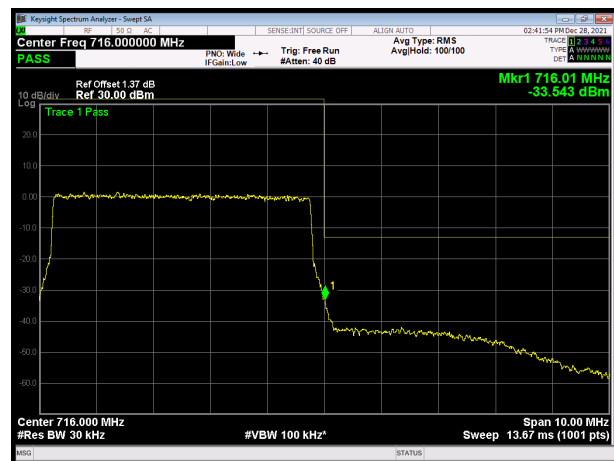

LTE Band 17 QPSK 10MHz CH-Low, 100%RB

LTE Band 17 QPSK 10MHz CH-High, 100%RB

LTE Band 17 16QAM 5MHz CH-Low, 1 RB

LTE Band 17 16QAM 5MHz CH-High, 1 RB

LTE Band 17 16QAM 5MHz CH-Low, 100%RB

LTE Band 17 16QAM 5MHz CH-High, 100%RB

LTE Band 17 16QAM 10MHz CH-Low, 1 RB

LTE Band 17 16QAM 10MHz CH-High, 1 RB

LTE Band 17 16QAM 10MHz CH-Low, 100%RB

LTE Band 17 16QAM 10MHz CH-High, 100%RB

LTE Band 17 64QAM 5MHz CH-Low, 1 RB

LTE Band 17 64QAM 5MHz CH-High, 1 RB

LTE Band 17 64QAM 5MHz CH-Low, 100%RB

LTE Band 17 64QAM 5MHz CH-High, 100%RB

LTE Band 17 64QAM 10MHz CH-Low, 1 RB

LTE Band 17 64QAM 10MHz CH-High, 1 RB

LTE Band 17 64QAM 10MHz CH-Low, 100%RB

LTE Band 17 64QAM 10MHz CH-High, 100%RB