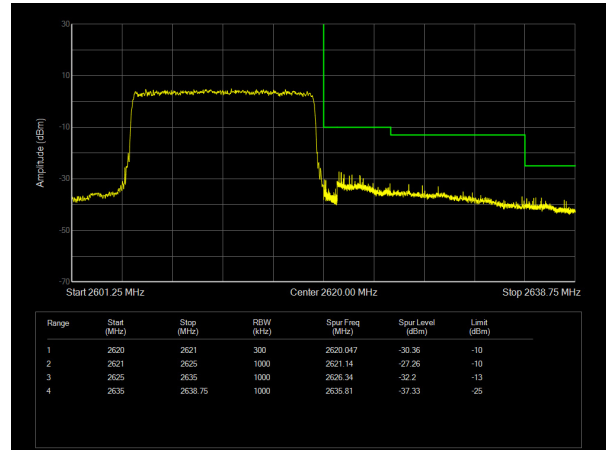

LTE Band 38 16QAM 5MHz CH-Low, 100%RB

LTE Band 38 16QAM 5MHz CH-High, 100%RB

LTE Band 38 16QAM 10MHz CH-Low, 1 RB

LTE Band 38 16QAM 10MHz CH-High, 1 RB

LTE Band 38 16QAM 10MHz CH-Low, 100%RB

LTE Band 38 16QAM 10MHz CH-High, 100%RB

LTE Band 38 16QAM 15MHz CH-Low, 1 RB

LTE Band 38 16QAM 15MHz CH-High, 1 RB

LTE Band 38 16QAM 15MHz CH-Low, 100%RB

LTE Band 38 16QAM 15MHz CH-High, 100%RB

LTE Band 38 16QAM 20MHz CH-Low, 1 RB

LTE Band 38 16QAM 20MHz CH-High, 1 RB