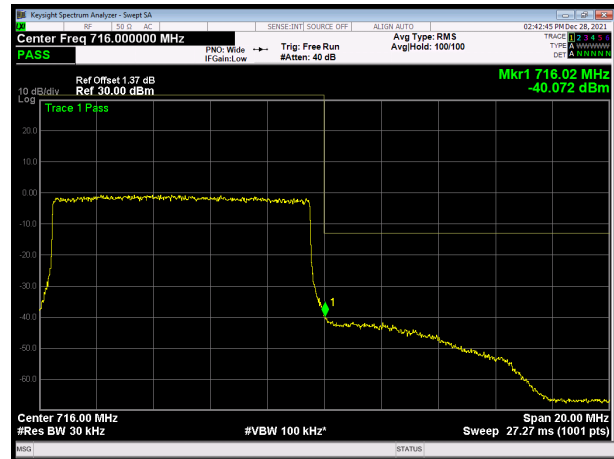

LTE Band 17 QPSK 10MHz CH-Low, 100%RB

LTE Band 17 QPSK 10MHz CH-High, 100%RB

LTE Band 17 16QAM 5MHz CH-Low, 1 RB

LTE Band 17 16QAM 5MHz CH-High, 1 RB

LTE Band 17 16QAM 5MHz CH-Low, 100%RB

LTE Band 17 16QAM 5MHz CH-High, 100%RB

LTE Band 17 16QAM 10MHz CH-Low, 1 RB

LTE Band 17 16QAM 10MHz CH-High, 1 RB

LTE Band 17 16QAM 10MHz CH-Low, 100%RB

LTE Band 17 16QAM 10MHz CH-High, 100%RB

LTE Band 17 64QAM 5MHz CH-Low, 1 RB

LTE Band 17 64QAM 5MHz CH-High, 1 RB