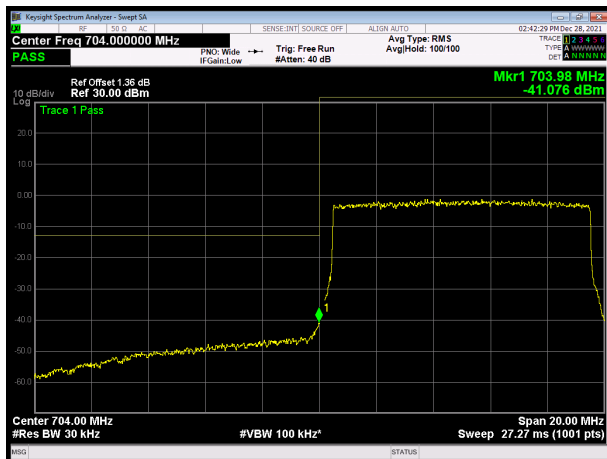

LTE Band 17 QPSK 10MHz CH-Low, 100%RB

LTE Band 17 QPSK 10MHz CH-High, 100%RB

LTE Band 17 16QAM 5MHz CH-Low, 1 RB

LTE Band 17 16QAM 5MHz CH-High, 1 RB

LTE Band 17 16QAM 5MHz CH-Low, 100%RB

LTE Band 17 16QAM 5MHz CH-High, 100%RB

LTE Band 17 16QAM 10MHz CH-Low, 1 RB

LTE Band 17 16QAM 10MHz CH-High, 1 RB

LTE Band 17 16QAM 10MHz CH-Low, 100%RB

LTE Band 17 16QAM 10MHz CH-High, 100%RB

LTE Band 17 64QAM 5MHz CH-Low, 1 RB

LTE Band 17 64QAM 5MHz CH-High, 1 RB

LTE Band 17 64QAM 5MHz CH-Low, 100%RB

LTE Band 17 64QAM 5MHz CH-High, 100%RB

LTE Band 17 64QAM 10MHz CH-Low, 1 RB

LTE Band 17 64QAM 10MHz CH-High, 1 RB

LTE Band 17 64QAM 10MHz CH-Low, 100%RB

LTE Band 17 64QAM 10MHz CH-High, 100%RB