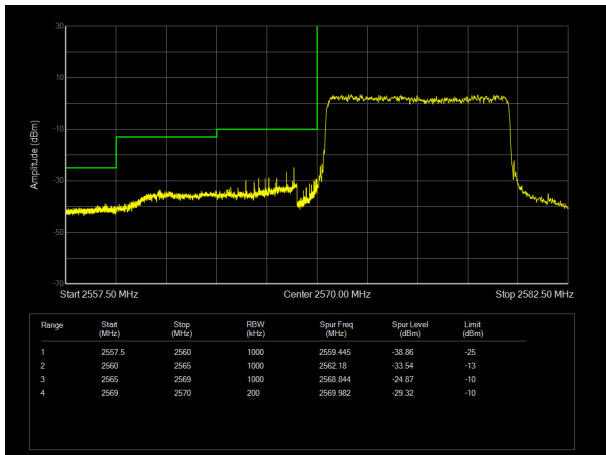

LTE Band 17 64QAM 5MHz CH-Low, 100%RB

LTE Band 17 64QAM 5MHz CH-High, 100%RB

LTE Band 17 64QAM 10MHz CH-Low, 1 RB

LTE Band 17 64QAM 10MHz CH-High, 1 RB

LTE Band 17 64QAM 10MHz CH-Low, 100%RB

LTE Band 17 64QAM 10MHz CH-High, 100%RB

LTE Band 38 QPSK 5MHz CH-Low, 1 RB

LTE Band 38 QPSK 5MHz CH-High, 1 RB

LTE Band 38 QPSK 5MHz CH-Low, 100%RB

LTE Band 38 QPSK 5MHz CH-High, 100%RB

LTE Band 38 QPSK 10MHz CH-Low, 1 RB

LTE Band 38 QPSK 10MHz CH-High, 1 RB

LTE Band 38 QPSK 10MHz CH-Low, 100%RB

LTE Band 38 QPSK 10MHz CH-High, 100%RB

LTE Band 38 QPSK 15MHz CH-Low, 1 RB

LTE Band 38 QPSK 15MHz CH-High, 1 RB

LTE Band 38 QPSK 15MHz CH-Low, 100%RB

LTE Band 38 QPSK 15MHz CH-High, 100%RB