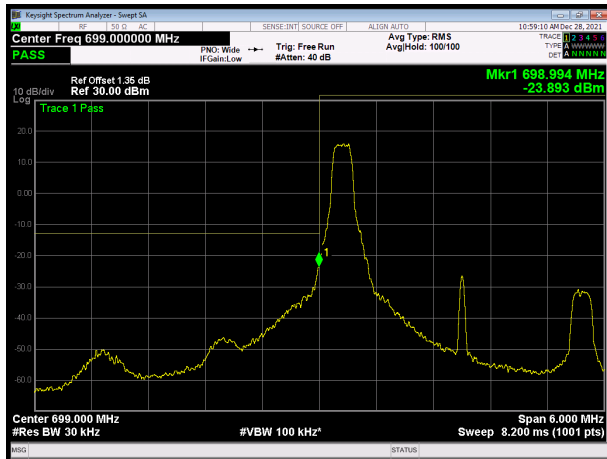

### LTE Band 12 16QAM 1.4MHz CH-High, 1 RB

LTE Band 12 16QAM 1.4MHz CH-Low, 100%RB

LTE Band 12 16QAM 1.4MHz CH-High, 100%RB

LTE Band 12 16QAM 3MHz CH-Low, 1 RB

LTE Band 12 16QAM 3MHz CH-High, 1 RB

LTE Band 12 16QAM 3MHz CH-Low, 100%RB

LTE Band 12 16QAM 3MHz CH-High, 100%RB