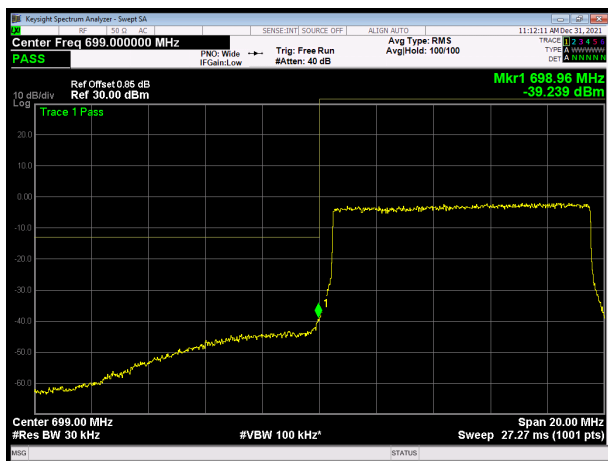

LTE Band 12 64QAM 5MHz CH-High, 1 RB

LTE Band 12 64QAM 5MHz CH-Low, 100%RB

LTE Band 12 64QAM 5MHz CH-High, 100%RB

LTE Band 12 64QAM 10MHz CH-Low, 1 RB

LTE Band 12 64QAM 10MHz CH-High, 1 RB

LTE Band 12 64QAM 10MHz CH-Low, 100%RB