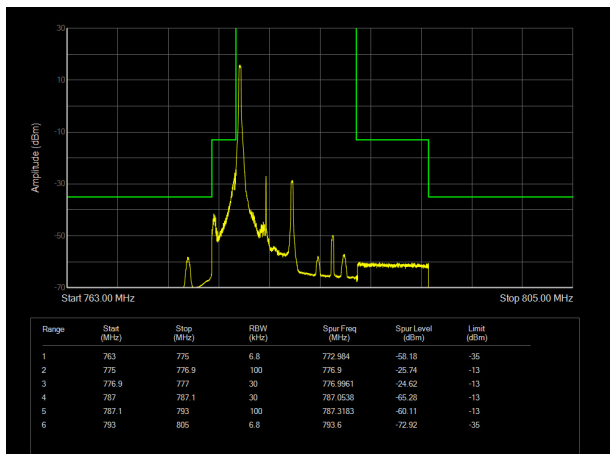

LTE Band 12 64QAM 10MHz CH-High, 100%RB

LTE Band 13 QPSK 5MHz CH-Low, 1 RB

LTE Band 13 QPSK 5MHz CH-High, 1 RB

LTE Band 13 QPSK 5MHz CH-Low, 100%RB

LTE Band 13 QPSK 5MHz CH-High, 100%RB

LTE Band 13 QPSK 10MHz CH-Low, 1 RB

LTE Band 13 QPSK 10MHz CH-High, 1 RB

LTE Band 13 QPSK 10MHz CH-Low, 100%RB

LTE Band 13 QPSK 10MHz CH-High, 100%RB

LTE Band 13 16QAM 5MHz CH-Low, 1 RB

LTE Band 13 16QAM 5MHz CH-High, 1 RB

LTE Band 13 16QAM 5MHz CH-Low, 100%RB

LTE Band 13 16QAM 5MHz CH-High, 100%RB