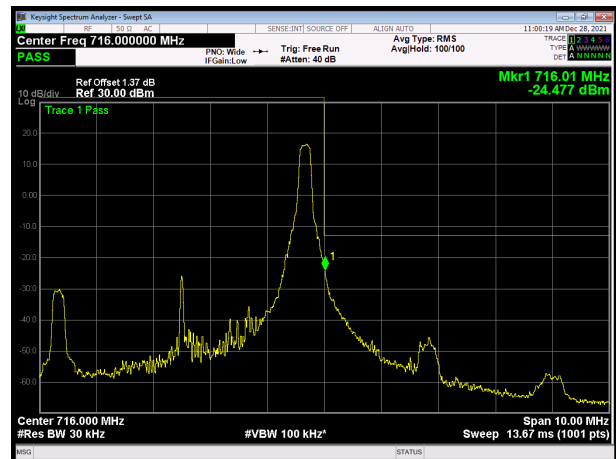

LTE Band 12 QPSK 5MHz CH-High, 1 RB