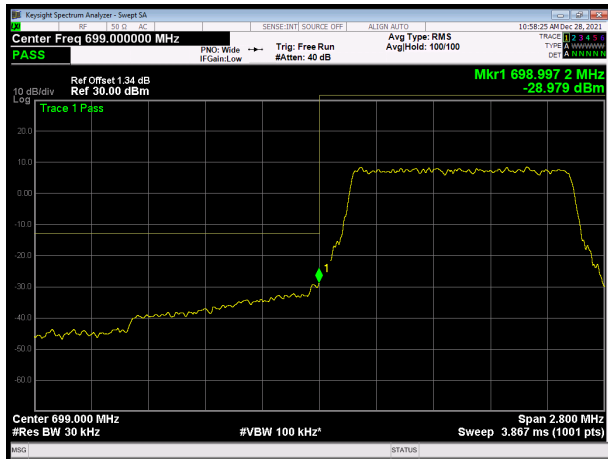

LTE Band 12 QPSK 1.4MHz CH-Low, 100%RB