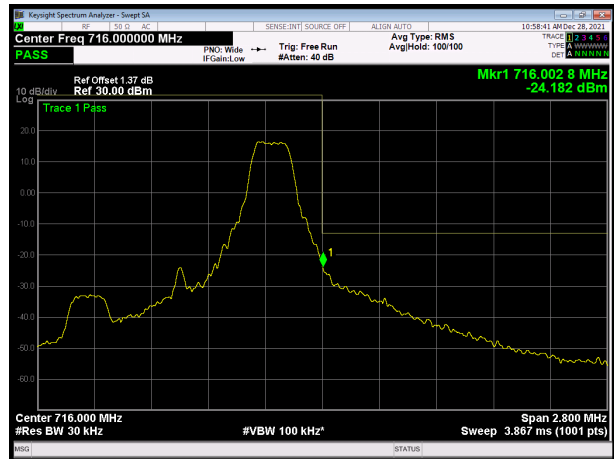

LTE Band 12 QPSK 1.4MHz CH-High, 1 RB