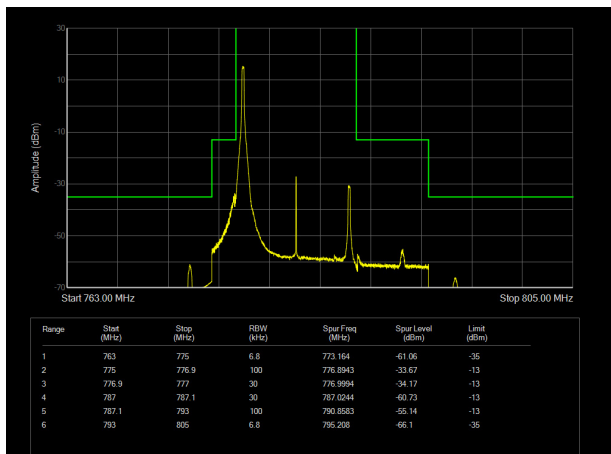

### LTE Band 13 64QAM 5MHz CH-Low, 1 RB

### LTE Band 13 64QAM 5MHz CH-High, 1 RB

LTE Band 13 64QAM 5MHz CH-Low, 100%RB

LTE Band 13 64QAM 5MHz CH-High, 100%RB

LTE Band 13 64QAM 10MHz CH-Low, 1 RB

LTE Band 13 64QAM 10MHz CH-High, 1 RB

LTE Band 13 64QAM 10MHz CH-Low, 100%RB

LTE Band 13 64QAM 10MHz CH-High, 100%RB

LTE Band 17 QPSK 5MHz CH-Low, 1 RB

LTE Band 17 QPSK 5MHz CH-High, 1 RB

LTE Band 17 QPSK 5MHz CH-Low, 100%RB

LTE Band 17 QPSK 5MHz CH-High, 100%RB

LTE Band 17 QPSK 10MHz CH-Low, 1 RB