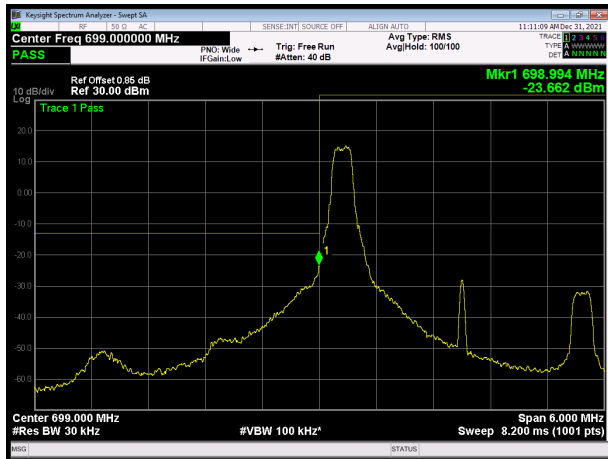

LTE Band 12 64QAM 3MHz CH-Low, 1 RB