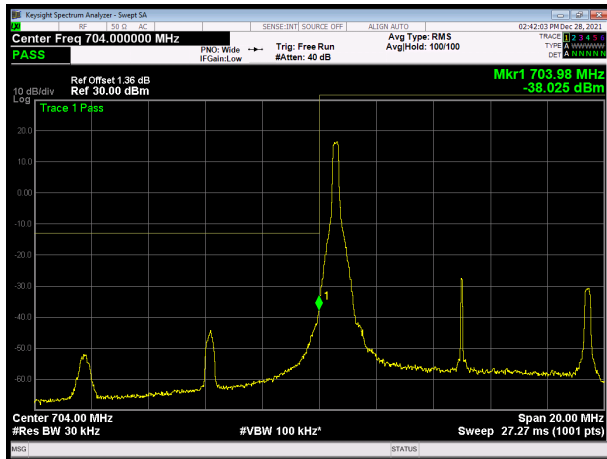

LTE Band 13 64QAM 10MHz CH-High, 100%RB

LTE Band 17 QPSK 5MHz CH-Low, 1 RB

LTE Band 17 QPSK 5MHz CH-High, 1 RB

LTE Band 17 QPSK 5MHz CH-Low, 100%RB

LTE Band 17 QPSK 5MHz CH-High, 100%RB

LTE Band 17 QPSK 10MHz CH-Low, 1 RB