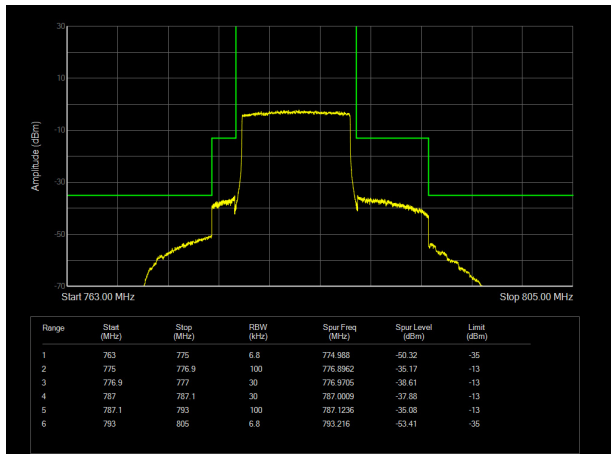

### LTE Band 13 64QAM 5MHz CH-Low, 1 RB

### LTE Band 13 64QAM 5MHz CH-High, 1 RB

LTE Band 13 64QAM 5MHz CH-Low, 100%RB

LTE Band 13 64QAM 5MHz CH-High, 100%RB

LTE Band 13 64QAM 10MHz CH-Low, 1 RB

LTE Band 13 64QAM 10MHz CH-High, 1 RB

LTE Band 13 64QAM 10MHz CH-Low, 100%RB

LTE Band 13 64QAM 10MHz CH-High, 100%RB

LTE Band 17 QPSK 5MHz CH-Low, 1 RB

LTE Band 17 QPSK 5MHz CH-High, 1 RB

LTE Band 17 QPSK 5MHz CH-Low, 100%RB

LTE Band 17 QPSK 5MHz CH-High, 100%RB

LTE Band 17 QPSK 10MHz CH-Low, 1 RB