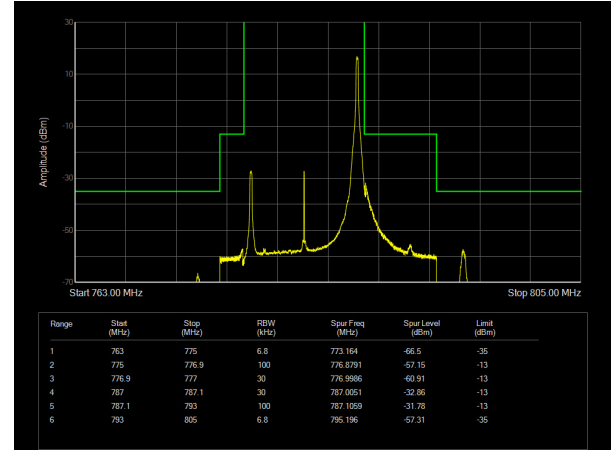

LTE Band 12 64QAM 5MHz CH-High, 1 RB

LTE Band 12 64QAM 5MHz CH-Low, 100%RB

LTE Band 12 64QAM 5MHz CH-High, 100%RB

LTE Band 12 64QAM 10MHz CH-Low, 1 RB

LTE Band 12 64QAM 10MHz CH-High, 1 RB

LTE Band 12 64QAM 10MHz CH-Low, 100%RB

LTE Band 12 64QAM 10MHz CH-High, 100%RB

LTE Band 13 QPSK 5MHz CH-Low, 1 RB

LTE Band 13 QPSK 5MHz CH-High, 1 RB

LTE Band 13 QPSK 5MHz CH-Low, 100%RB

LTE Band 13 QPSK 5MHz CH-High, 100%RB

LTE Band 13 QPSK 10MHz CH-Low, 1 RB

LTE Band 13 QPSK 10MHz CH-High, 1 RB

LTE Band 13 QPSK 10MHz CH-Low, 100%RB

LTE Band 13 QPSK 10MHz CH-High, 100%RB

LTE Band 13 16QAM 5MHz CH-Low, 1 RB

LTE Band 13 16QAM 5MHz CH-High, 1 RB

LTE Band 13 16QAM 5MHz CH-Low, 100%RB