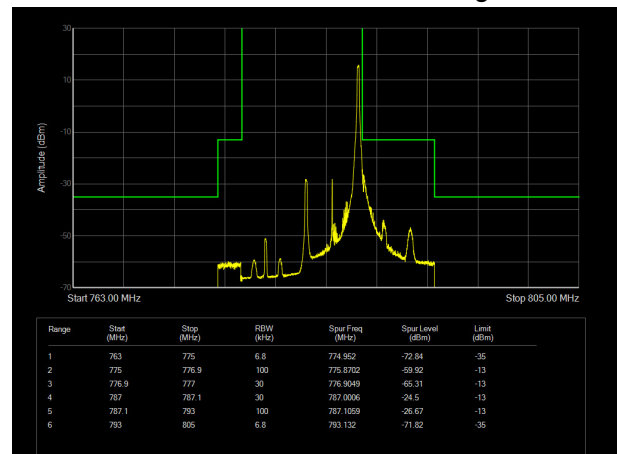

LTE Band 12 64QAM 10MHz CH-High, 100%RB

LTE Band 13 QPSK 5MHz CH-Low, 1 RB

LTE Band 13 QPSK 5MHz CH-High, 1 RB

LTE Band 13 QPSK 5MHz CH-Low, 100%RB

LTE Band 13 QPSK 5MHz CH-High, 100%RB

LTE Band 13 QPSK 10MHz CH-Low, 1 RB

LTE Band 13 QPSK 10MHz CH-High, 1 RB

LTE Band 13 QPSK 10MHz CH-Low, 100%RB

LTE Band 13 QPSK 10MHz CH-High, 100%RB

LTE Band 13 16QAM 5MHz CH-Low, 1 RB

LTE Band 13 16QAM 5MHz CH-High, 1 RB

LTE Band 13 16QAM 5MHz CH-Low, 100%RB

LTE Band 13 16QAM 5MHz CH-High, 100%RB