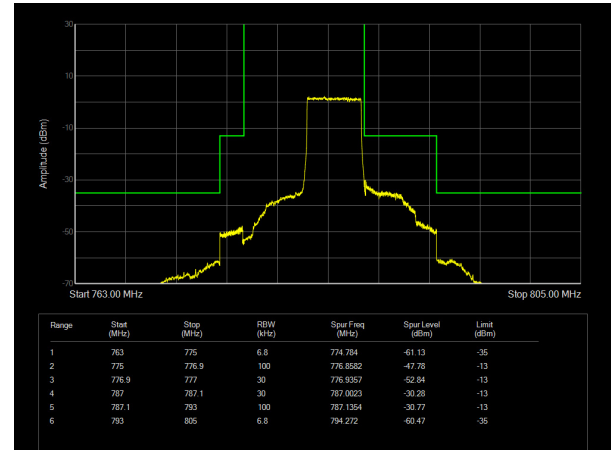

LTE Band 12 64QAM 5MHz CH-High, 1 RB

LTE Band 12 64QAM 5MHz CH-Low, 100%RB

LTE Band 12 64QAM 5MHz CH-High, 100%RB

LTE Band 12 64QAM 10MHz CH-Low, 1 RB

LTE Band 12 64QAM 10MHz CH-High, 1 RB

LTE Band 12 64QAM 10MHz CH-Low, 100%RB

LTE Band 12 64QAM 10MHz CH-High, 100%RB

LTE Band 13 QPSK 5MHz CH-Low, 1 RB

LTE Band 13 QPSK 5MHz CH-High, 1 RB

LTE Band 13 QPSK 5MHz CH-Low, 100%RB

LTE Band 13 QPSK 5MHz CH-High, 100%RB

LTE Band 13 QPSK 10MHz CH-Low, 1 RB

LTE Band 13 QPSK 10MHz CH-High, 1 RB

LTE Band 13 QPSK 10MHz CH-Low, 100%RB

LTE Band 13 QPSK 10MHz CH-High, 100%RB

LTE Band 13 16QAM 5MHz CH-Low, 1 RB

LTE Band 13 16QAM 5MHz CH-High, 1 RB

LTE Band 13 16QAM 5MHz CH-Low, 100%RB