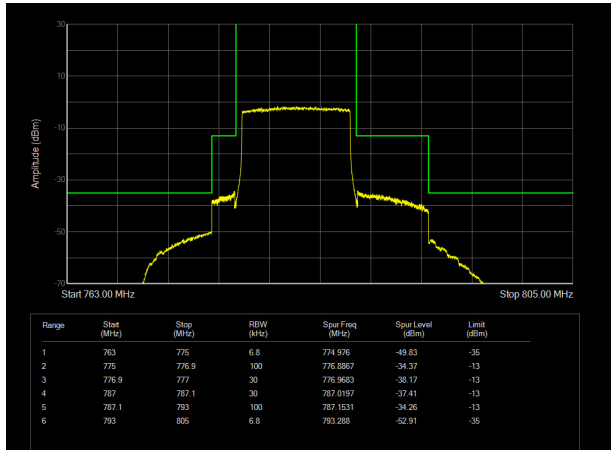

LTE Band 13 16QAM 10MHz CH-Low, 100%RB