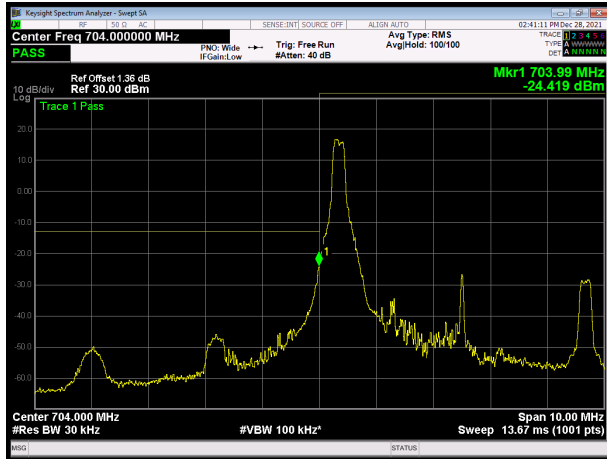

LTE Band 17 QPSK 5MHz CH-Low, 1 RB