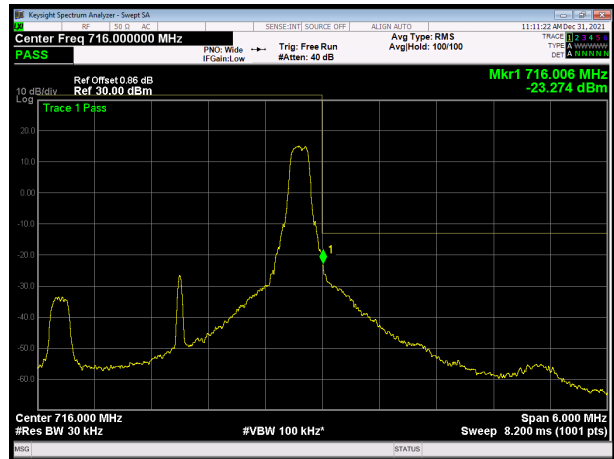

LTE Band 12 64QAM 1.4MHz CH-High, 100%RB

LTE Band 12 64QAM 3MHz CH-Low, 1 RB

LTE Band 12 64QAM 3MHz CH-High, 1 RB

LTE Band 12 64QAM 3MHz CH-Low, 100%RB

LTE Band 12 64QAM 3MHz CH-High, 100%RB

LTE Band 12 64QAM 5MHz CH-Low, 1 RB