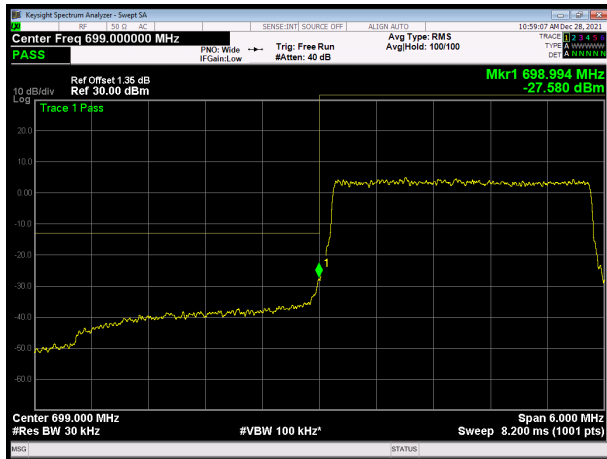

LTE Band 12 QPSK 3MHz CH-Low, 100%RB