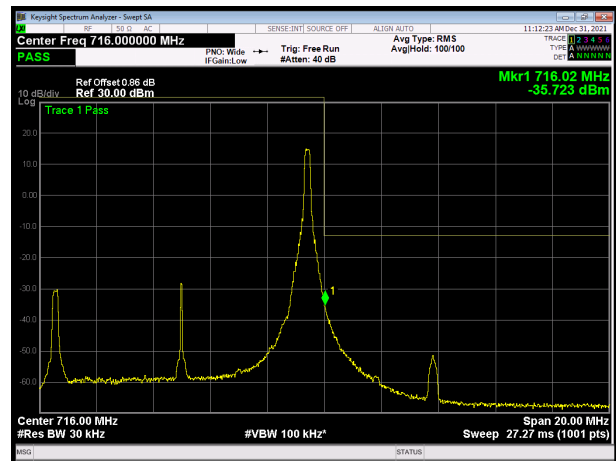

LTE Band 12 64QAM 5MHz CH-High, 1 RB

LTE Band 12 64QAM 5MHz CH-Low, 100%RB

LTE Band 12 64QAM 5MHz CH-High, 100%RB

LTE Band 12 64QAM 10MHz CH-Low, 1 RB

LTE Band 12 64QAM 10MHz CH-High, 1 RB

LTE Band 12 64QAM 10MHz CH-Low, 100%RB