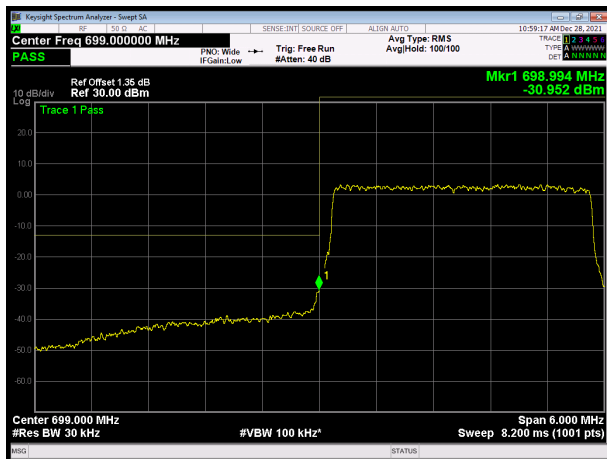

### LTE Band 12 16QAM 1.4MHz CH-High, 1 RB

LTE Band 12 16QAM 1.4MHz CH-Low, 100%RB

LTE Band 12 16QAM 1.4MHz CH-High, 100%RB

LTE Band 12 16QAM 3MHz CH-Low, 1 RB

LTE Band 12 16QAM 3MHz CH-High, 1 RB

LTE Band 12 16QAM 3MHz CH-Low, 100%RB

LTE Band 12 16QAM 3MHz CH-High, 100%RB