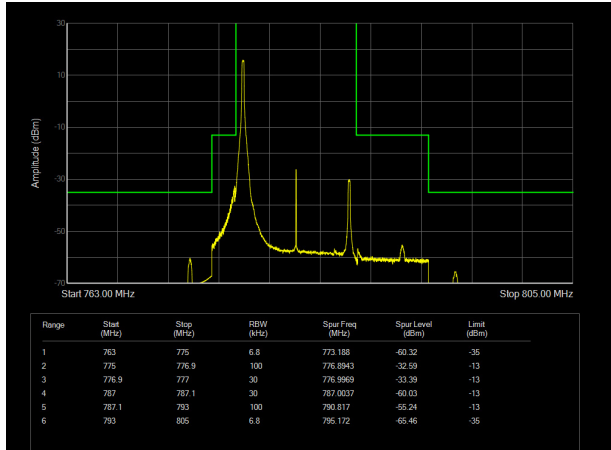

LTE Band 13 16QAM 10MHz CH-Low, 1 RB