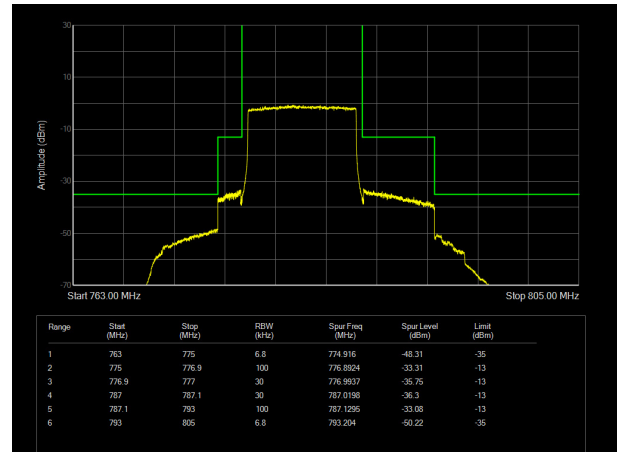

LTE Band 12 64QAM 5MHz CH-High, 1 RB

LTE Band 12 64QAM 5MHz CH-Low, 100%RB

LTE Band 12 64QAM 5MHz CH-High, 100%RB

LTE Band 12 64QAM 10MHz CH-Low, 1 RB

LTE Band 12 64QAM 10MHz CH-High, 1 RB

LTE Band 12 64QAM 10MHz CH-Low, 100%RB

LTE Band 12 64QAM 10MHz CH-High, 100%RB

LTE Band 13 QPSK 5MHz CH-Low, 1 RB

LTE Band 13 QPSK 5MHz CH-High, 1 RB

LTE Band 13 QPSK 5MHz CH-Low, 100%RB

LTE Band 13 QPSK 5MHz CH-High, 100%RB

LTE Band 13 QPSK 10MHz CH-Low, 1 RB

LTE Band 13 QPSK 10MHz CH-High, 1 RB

LTE Band 13 QPSK 10MHz CH-Low, 100%RB

LTE Band 13 QPSK 10MHz CH-High, 100%RB

LTE Band 13 16QAM 5MHz CH-Low, 1 RB

LTE Band 13 16QAM 5MHz CH-High, 1 RB

LTE Band 13 16QAM 5MHz CH-Low, 100%RB