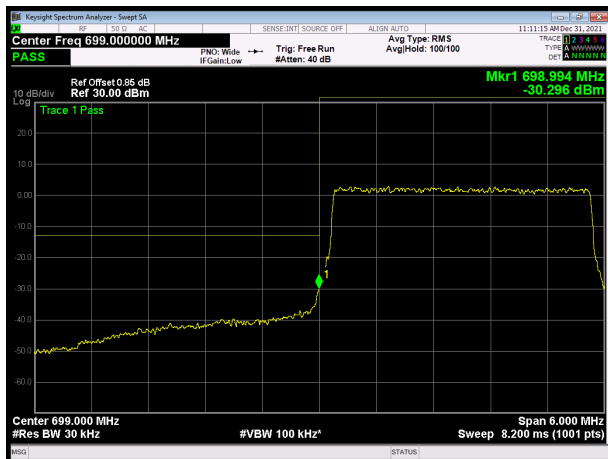

LTE Band 12 64QAM 1.4MHz CH-High, 100%RB

LTE Band 12 64QAM 3MHz CH-Low, 1 RB

LTE Band 12 64QAM 3MHz CH-High, 1 RB

LTE Band 12 64QAM 3MHz CH-Low, 100%RB

LTE Band 12 64QAM 3MHz CH-High, 100%RB

LTE Band 12 64QAM 5MHz CH-Low, 1 RB