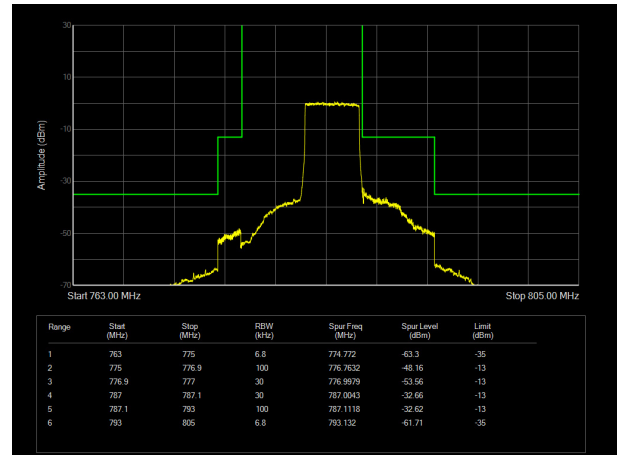

### LTE Band 13 64QAM 5MHz CH-Low, 1 RB

### LTE Band 13 64QAM 5MHz CH-High, 1 RB

LTE Band 13 64QAM 5MHz CH-Low, 100%RB

LTE Band 13 64QAM 5MHz CH-High, 100%RB

LTE Band 13 64QAM 10MHz CH-Low, 1 RB

LTE Band 13 64QAM 10MHz CH-High, 1 RB

LTE Band 13 64QAM 10MHz CH-Low, 100%RB

LTE Band 13 64QAM 10MHz CH-High, 100%RB

LTE Band 17 QPSK 5MHz CH-Low, 1 RB

LTE Band 17 QPSK 5MHz CH-High, 1 RB

LTE Band 17 QPSK 5MHz CH-Low, 100%RB

LTE Band 17 QPSK 5MHz CH-High, 100%RB

LTE Band 17 QPSK 10MHz CH-Low, 1 RB