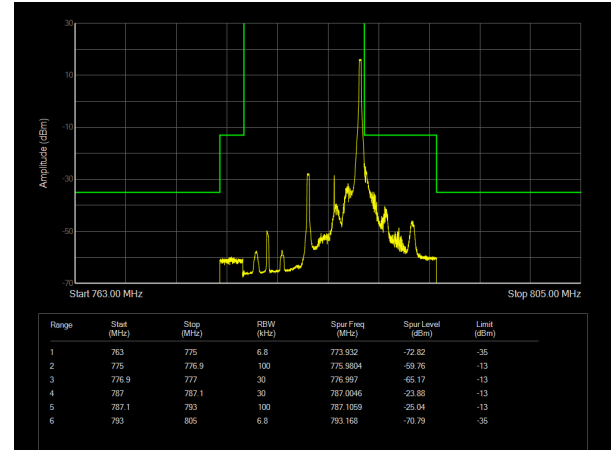

LTE Band 12 64QAM 5MHz CH-High, 1 RB

LTE Band 12 64QAM 5MHz CH-Low, 100%RB

LTE Band 12 64QAM 5MHz CH-High, 100%RB

LTE Band 12 64QAM 10MHz CH-Low, 1 RB

LTE Band 12 64QAM 10MHz CH-High, 1 RB

LTE Band 12 64QAM 10MHz CH-Low, 100%RB

LTE Band 12 64QAM 10MHz CH-High, 100%RB

LTE Band 13 QPSK 5MHz CH-Low, 1 RB

LTE Band 13 QPSK 5MHz CH-High, 1 RB

LTE Band 13 QPSK 5MHz CH-Low, 100%RB

LTE Band 13 QPSK 5MHz CH-High, 100%RB

LTE Band 13 QPSK 10MHz CH-Low, 1 RB

LTE Band 13 QPSK 10MHz CH-High, 1 RB

LTE Band 13 QPSK 10MHz CH-Low, 100%RB

LTE Band 13 QPSK 10MHz CH-High, 100%RB

LTE Band 13 16QAM 5MHz CH-Low, 1 RB

LTE Band 13 16QAM 5MHz CH-High, 1 RB

LTE Band 13 16QAM 5MHz CH-Low, 100%RB