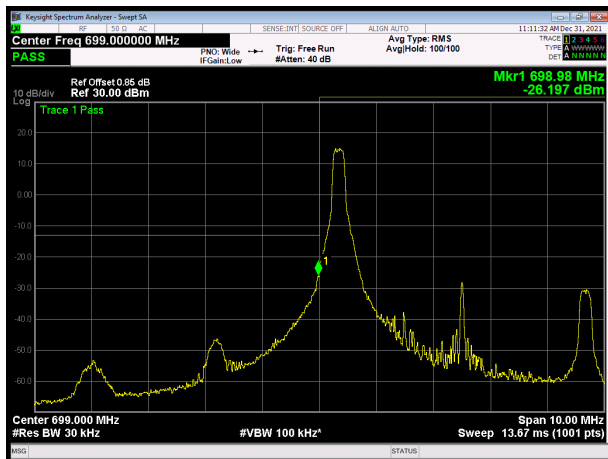

LTE Band 12 64QAM 1.4MHz CH-High, 100%RB

LTE Band 12 64QAM 3MHz CH-Low, 1 RB

LTE Band 12 64QAM 3MHz CH-High, 1 RB

LTE Band 12 64QAM 3MHz CH-Low, 100%RB

LTE Band 12 64QAM 3MHz CH-High, 100%RB

LTE Band 12 64QAM 5MHz CH-Low, 1 RB