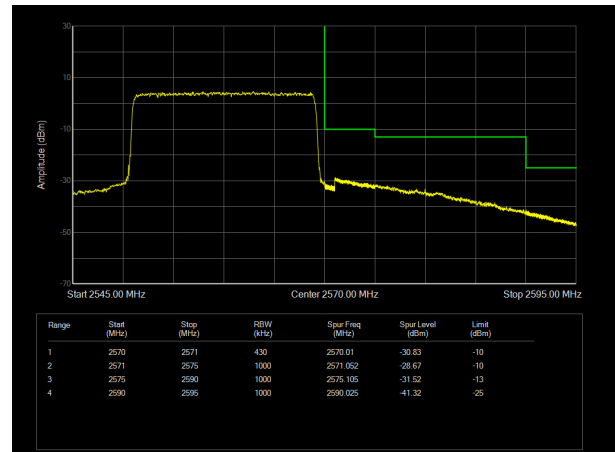

LTE Band 7 64QAM 15MHz CH-Low, 100%RB

LTE Band 7 64QAM 15MHz CH-High, 100%RB

LTE Band 7 64QAM 20MHz CH-Low, 1 RB

LTE Band 7 64QAM 20MHz CH-High, 1 RB

LTE Band 7 64QAM 20MHz CH-Low, 100%RB

LTE Band 7 64QAM 20MHz CH-High, 100%RB

### LTE Band 12 QPSK 1.4MHz CH-Low, 1 RB