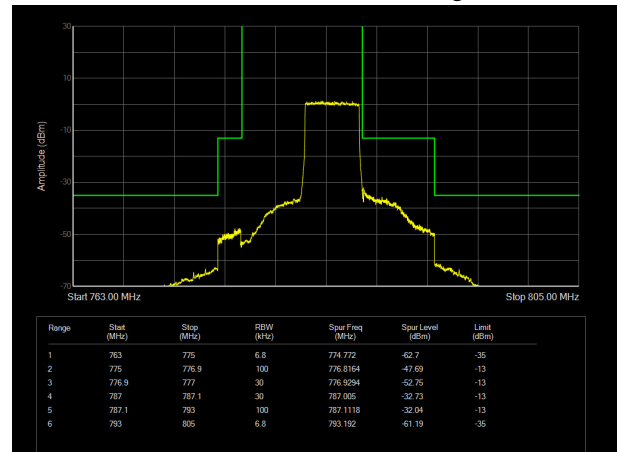

LTE Band 12 64QAM 10MHz CH-High, 100%RB

LTE Band 13 QPSK 5MHz CH-Low, 1 RB

LTE Band 13 QPSK 5MHz CH-High, 1 RB

LTE Band 13 QPSK 5MHz CH-Low, 100%RB

LTE Band 13 QPSK 5MHz CH-High, 100%RB

LTE Band 13 QPSK 10MHz CH-Low, 1 RB

LTE Band 13 QPSK 10MHz CH-High, 1 RB

LTE Band 13 QPSK 10MHz CH-Low, 100%RB

LTE Band 13 QPSK 10MHz CH-High, 100%RB

LTE Band 13 16QAM 5MHz CH-Low, 1 RB

LTE Band 13 16QAM 5MHz CH-High, 1 RB

LTE Band 13 16QAM 5MHz CH-Low, 100%RB

LTE Band 13 16QAM 5MHz CH-High, 100%RB