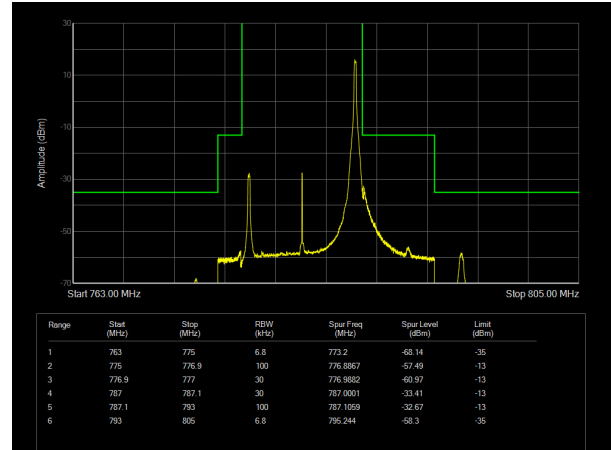

LTE Band 13 16QAM 10MHz CH-High, 1 RB