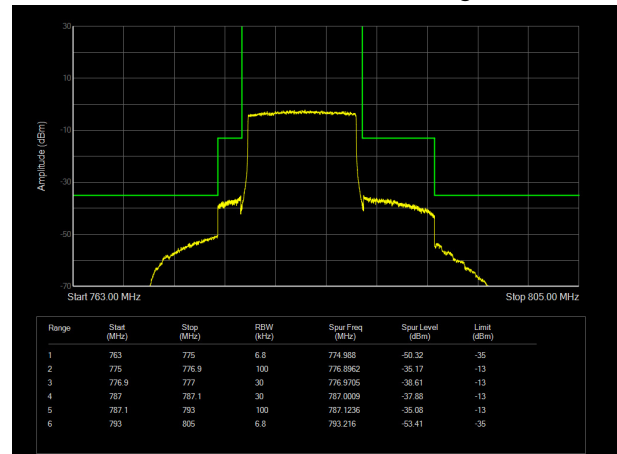

### LTE Band 13 64QAM 5MHz CH-Low, 1 RB

### LTE Band 13 64QAM 5MHz CH-High, 1 RB

LTE Band 13 64QAM 5MHz CH-Low, 100%RB

LTE Band 13 64QAM 5MHz CH-High, 100%RB

LTE Band 13 64QAM 10MHz CH-Low, 1 RB

LTE Band 13 64QAM 10MHz CH-High, 1 RB

LTE Band 13 64QAM 10MHz CH-Low, 100%RB

LTE Band 13 64QAM 10MHz CH-High, 100%RB

LTE Band 17 QPSK 5MHz CH-Low, 1 RB

LTE Band 17 QPSK 5MHz CH-High, 1 RB

LTE Band 17 QPSK 5MHz CH-Low, 100%RB

LTE Band 17 QPSK 5MHz CH-High, 100%RB

LTE Band 17 QPSK 10MHz CH-Low, 1 RB