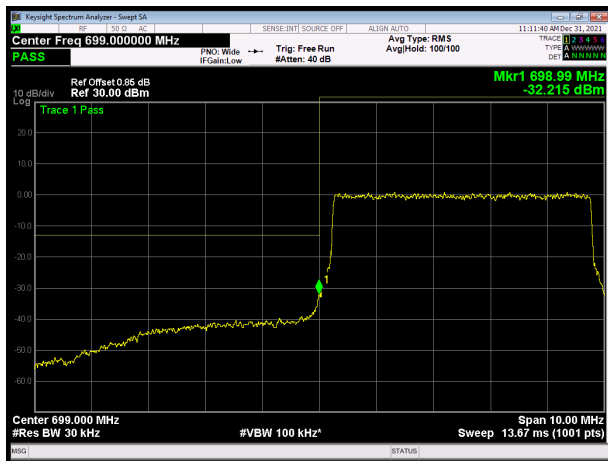

LTE Band 12 64QAM 5MHz CH-Low, 100%RB