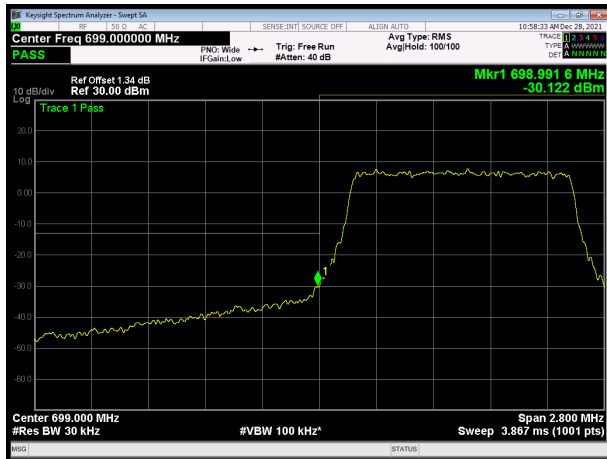

### LTE Band 12 QPSK 10MHz CH-High, 100%RB

### LTE Band 12 16QAM 1.4MHz CH-Low, 1 RB

### LTE Band 12 16QAM 1.4MHz CH-High, 1 RB

LTE Band 12 16QAM 1.4MHz CH-Low, 100%RB

LTE Band 12 16QAM 1.4MHz CH-High, 100%RB

LTE Band 12 16QAM 3MHz CH-Low, 1 RB

LTE Band 12 16QAM 3MHz CH-High, 1 RB

LTE Band 12 16QAM 3MHz CH-Low, 100%RB