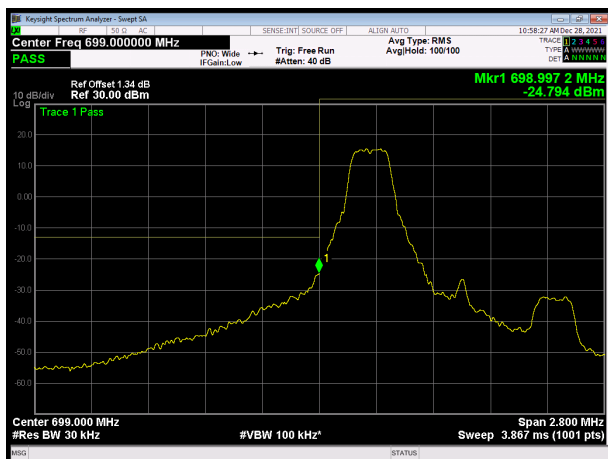

LTE Band 12 16QAM 1.4MHz CH-Low, 1 RB