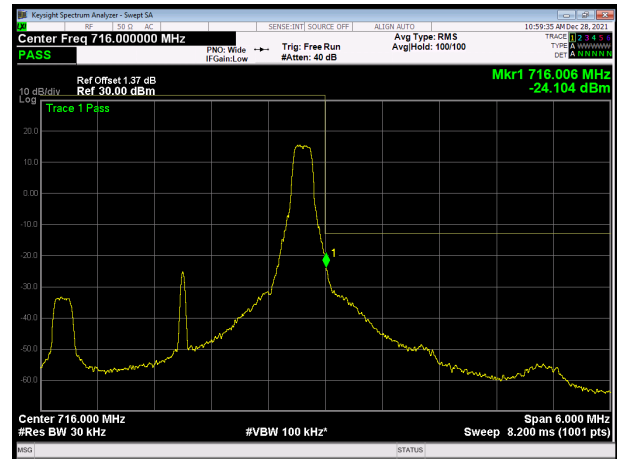

### LTE Band 12 16QAM 1.4MHz CH-High, 1 RB

LTE Band 12 16QAM 1.4MHz CH-Low, 100%RB

LTE Band 12 16QAM 1.4MHz CH-High, 100%RB

LTE Band 12 16QAM 3MHz CH-Low, 1 RB

LTE Band 12 16QAM 3MHz CH-High, 1 RB

LTE Band 12 16QAM 3MHz CH-Low, 100%RB