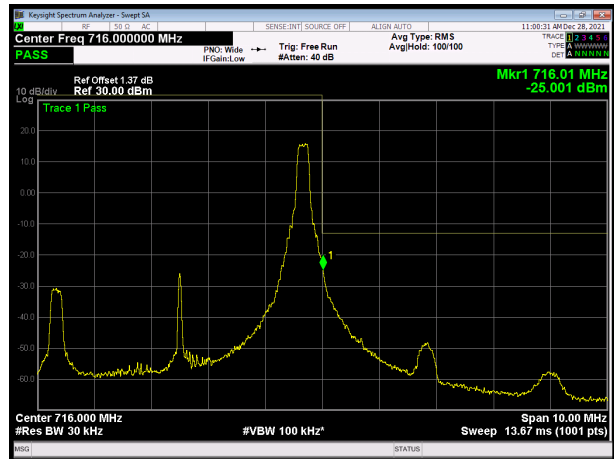

LTE Band 12 16QAM 5MHz CH-High, 1 RB