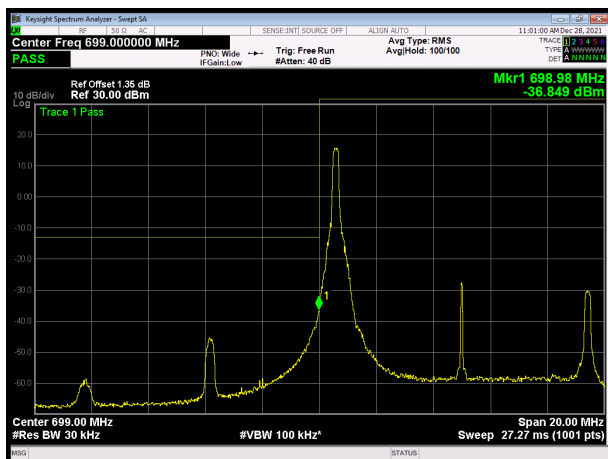

LTE Band 12 16QAM 10MHz CH-Low, 1 RB