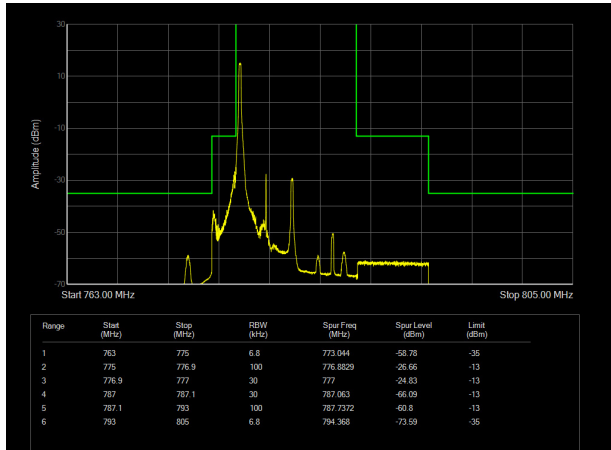

LTE Band 13 64QAM 5MHz CH-Low, 1 RB