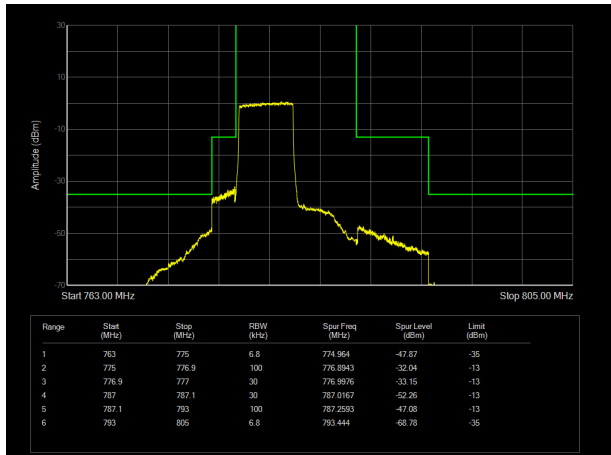

### LTE Band 13 16QAM 10MHz CH-High, 100%RB

### LTE Band 13 64QAM 5MHz CH-Low, 1 RB

### LTE Band 13 64QAM 5MHz CH-High, 1 RB

LTE Band 13 64QAM 5MHz CH-Low, 100%RB

LTE Band 13 64QAM 5MHz CH-High, 100%RB

LTE Band 13 64QAM 10MHz CH-Low, 1 RB

LTE Band 13 64QAM 10MHz CH-High, 1 RB

LTE Band 13 64QAM 10MHz CH-Low, 100%RB