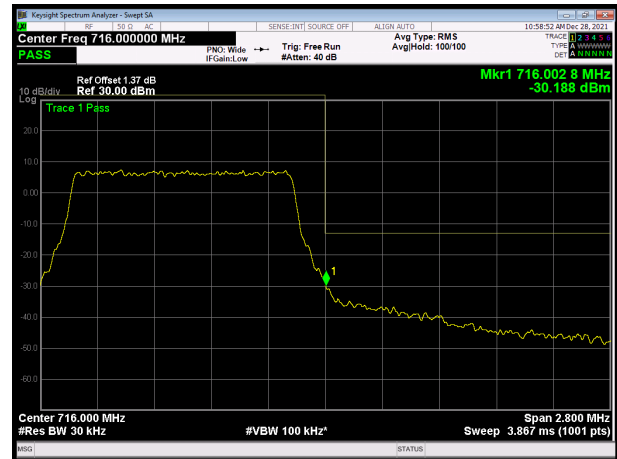

### LTE Band 12 16QAM 1.4MHz CH-Low, 1 RB

### LTE Band 12 16QAM 1.4MHz CH-High, 1 RB

LTE Band 12 16QAM 1.4MHz CH-Low, 100%RB

LTE Band 12 16QAM 1.4MHz CH-High, 100%RB

LTE Band 12 16QAM 3MHz CH-Low, 1 RB

LTE Band 12 16QAM 3MHz CH-High, 1 RB

LTE Band 12 16QAM 3MHz CH-Low, 100%RB

LTE Band 12 16QAM 3MHz CH-High, 100%RB