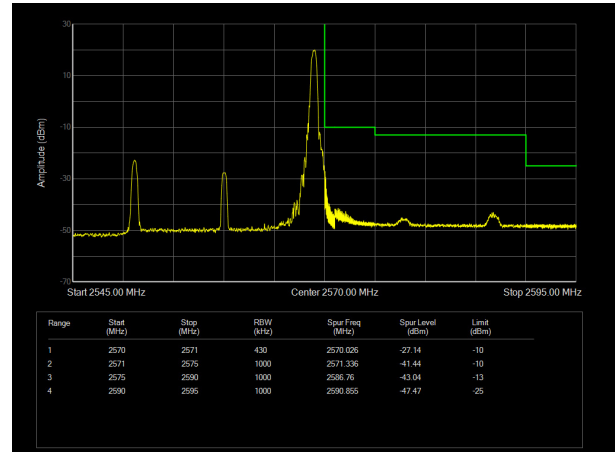

LTE Band 7 64QAM 15MHz CH-Low, 100%RB

LTE Band 7 64QAM 15MHz CH-High, 100%RB

LTE Band 7 64QAM 20MHz CH-Low, 1 RB

LTE Band 7 64QAM 20MHz CH-High, 1 RB

LTE Band 7 64QAM 20MHz CH-Low, 100%RB

LTE Band 7 64QAM 20MHz CH-High, 100%RB

### LTE Band 12 QPSK 1.4MHz CH-Low, 1 RB