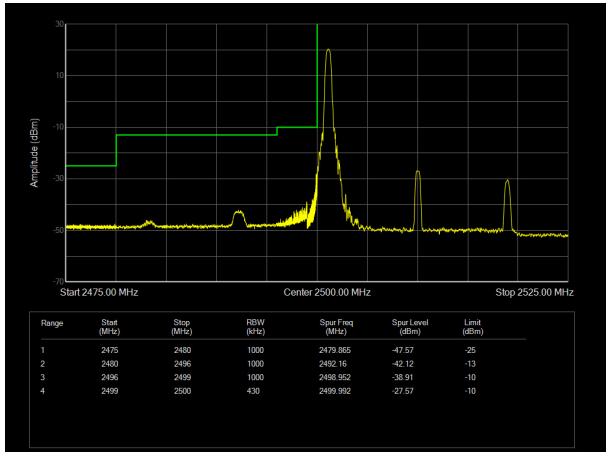

LTE Band 7 64QAM 15MHz CH-Low, 100%RB

LTE Band 7 64QAM 15MHz CH-High, 100%RB

LTE Band 7 64QAM 20MHz CH-Low, 1 RB

LTE Band 7 64QAM 20MHz CH-High, 1 RB

LTE Band 7 64QAM 20MHz CH-Low, 100%RB

LTE Band 7 64QAM 20MHz CH-High, 100%RB

### LTE Band 12 QPSK 1.4MHz CH-Low, 1 RB