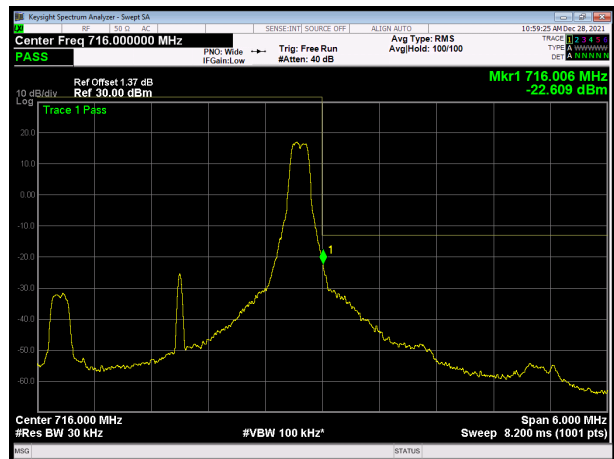

LTE Band 12 QPSK 3MHz CH-High, 1 RB