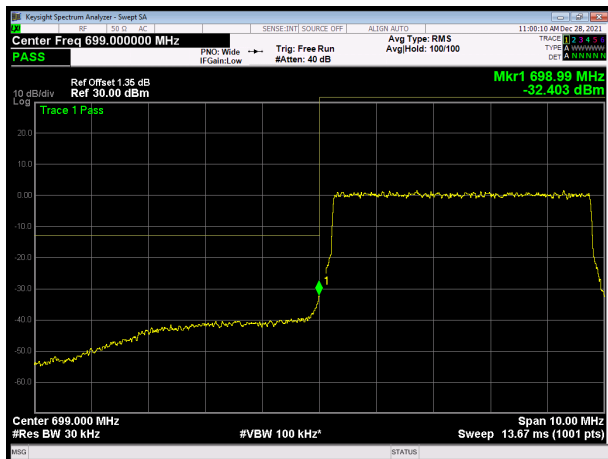

LTE Band 12 16QAM 5MHz CH-Low, 100%RB