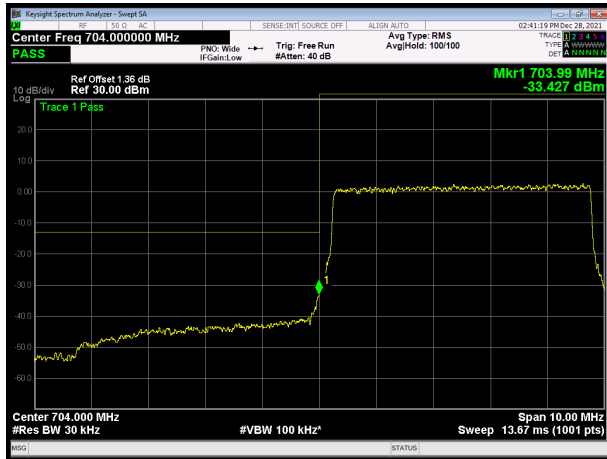

LTE Band 13 64QAM 10MHz CH-High, 100%RB

LTE Band 17 QPSK 5MHz CH-Low, 1 RB

LTE Band 17 QPSK 5MHz CH-High, 1 RB

LTE Band 17 QPSK 5MHz CH-Low, 100%RB

LTE Band 17 QPSK 5MHz CH-High, 100%RB

LTE Band 17 QPSK 10MHz CH-Low, 1 RB