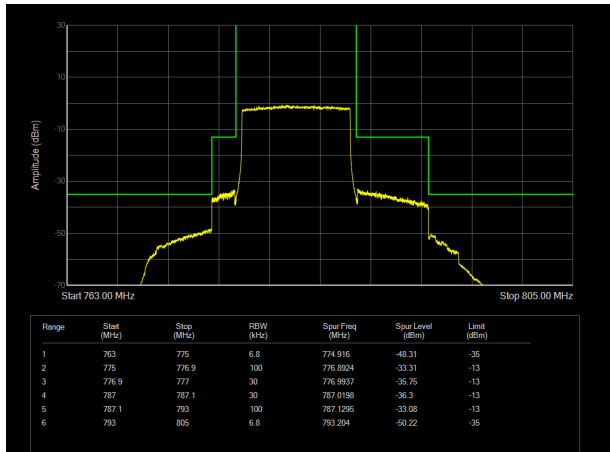

LTE Band 12 64QAM 5MHz CH-High, 1 RB

LTE Band 12 64QAM 5MHz CH-Low, 100%RB

LTE Band 12 64QAM 5MHz CH-High, 100%RB

LTE Band 12 64QAM 10MHz CH-Low, 1 RB

LTE Band 12 64QAM 10MHz CH-High, 1 RB

LTE Band 12 64QAM 10MHz CH-Low, 100%RB

LTE Band 12 64QAM 10MHz CH-High, 100%RB

LTE Band 13 QPSK 5MHz CH-Low, 1 RB

LTE Band 13 QPSK 5MHz CH-High, 1 RB

LTE Band 13 QPSK 5MHz CH-Low, 100%RB

LTE Band 13 QPSK 5MHz CH-High, 100%RB

LTE Band 13 QPSK 10MHz CH-Low, 1 RB

LTE Band 13 QPSK 10MHz CH-High, 1 RB

LTE Band 13 QPSK 10MHz CH-Low, 100%RB

LTE Band 13 QPSK 10MHz CH-High, 100%RB

LTE Band 13 16QAM 5MHz CH-Low, 1 RB

LTE Band 13 16QAM 5MHz CH-High, 1 RB

LTE Band 13 16QAM 5MHz CH-Low, 100%RB