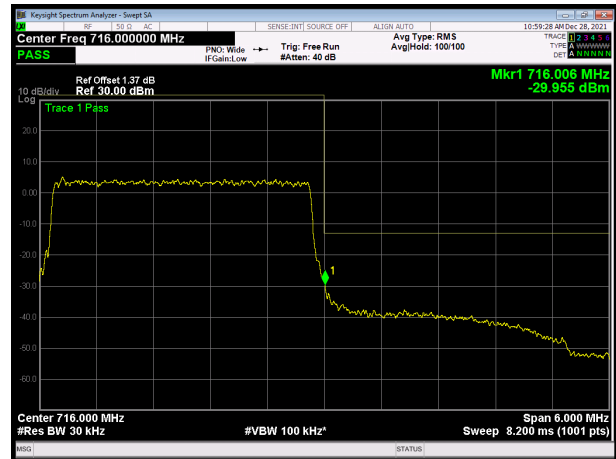

LTE Band 12 QPSK 3MHz CH-High, 100%RB