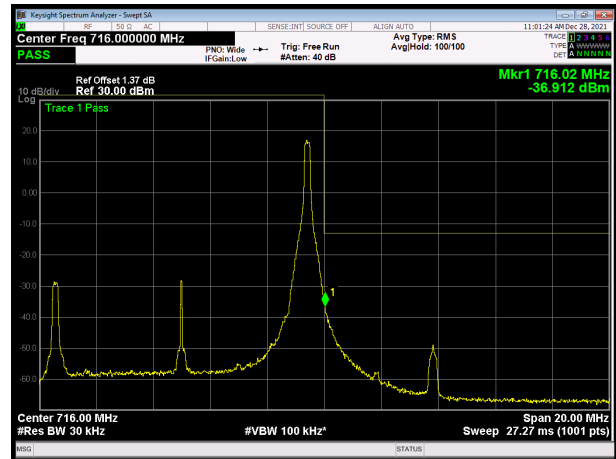

LTE Band 12 QPSK 10MHz CH-High, 1 RB