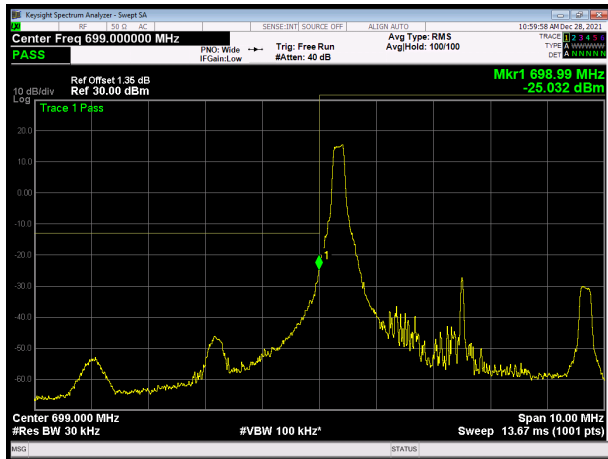

LTE Band 12 16QAM 5MHz CH-Low, 1 RB