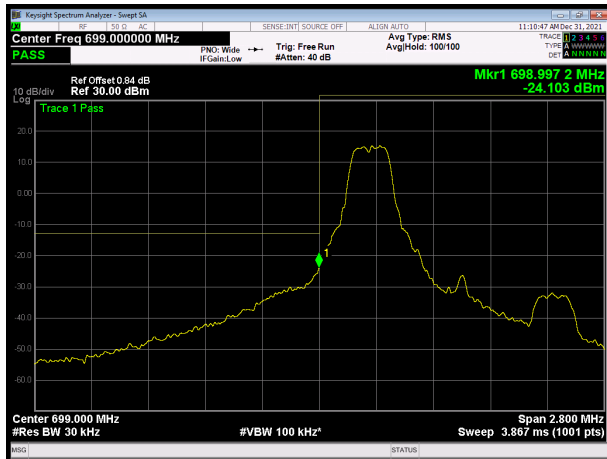

### LTE Band 12 16QAM 10MHz CH-Low, 1 RB

### LTE Band 12 16QAM 10MHz CH-High, 1 RB

LTE Band 12 16QAM 10MHz CH-Low, 100%RB

LTE Band 12 16QAM 10MHz CH-High, 100%RB

LTE Band 12 64QAM 1.4MHz CH-Low, 1 RB

LTE Band 12 64QAM 1.4MHz CH-High, 1 RB

LTE Band 12 64QAM 1.4MHz CH-Low, 100%RB