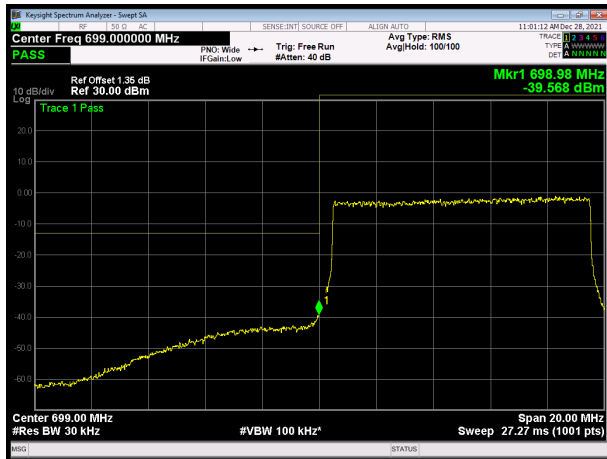

### LTE Band 12 16QAM 5MHz CH-High, 100%RB

### LTE Band 12 16QAM 10MHz CH-Low, 1 RB

### LTE Band 12 16QAM 10MHz CH-High, 1 RB

LTE Band 12 16QAM 10MHz CH-Low, 100%RB

LTE Band 12 16QAM 10MHz CH-High, 100%RB

LTE Band 12 64QAM 1.4MHz CH-Low, 1 RB

LTE Band 12 64QAM 1.4MHz CH-High, 1 RB

LTE Band 12 64QAM 1.4MHz CH-Low, 100%RB