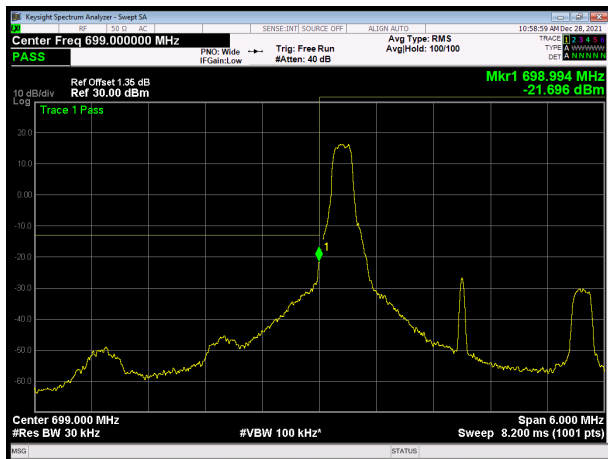

LTE Band 12 QPSK 3MHz CH-Low, 1 RB