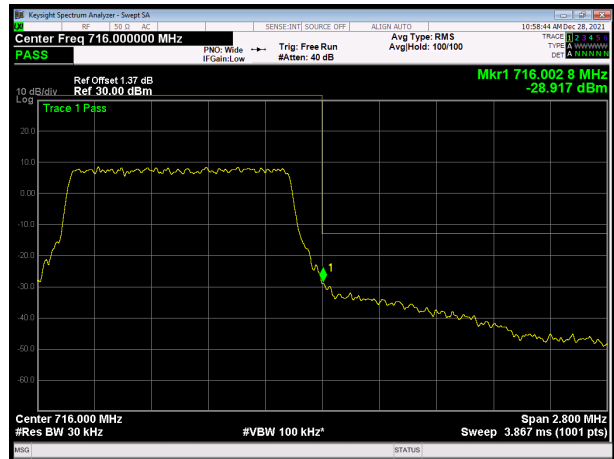

LTE Band 12 QPSK 1.4MHz CH-High, 100%RB