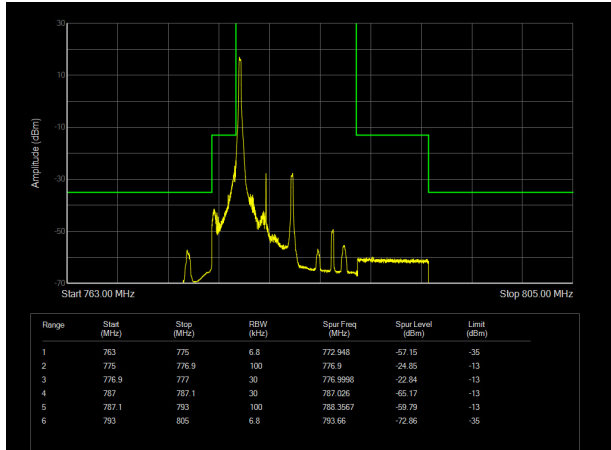

LTE Band 12 64QAM 1.4MHz CH-High, 100%RB

LTE Band 12 64QAM 3MHz CH-Low, 1 RB

LTE Band 12 64QAM 3MHz CH-High, 1 RB

LTE Band 12 64QAM 3MHz CH-Low, 100%RB

LTE Band 12 64QAM 3MHz CH-High, 100%RB

LTE Band 12 64QAM 5MHz CH-Low, 1 RB

LTE Band 12 64QAM 5MHz CH-High, 1 RB

LTE Band 12 64QAM 5MHz CH-Low, 100%RB

LTE Band 12 64QAM 5MHz CH-High, 100%RB

LTE Band 12 64QAM 10MHz CH-Low, 1 RB

LTE Band 12 64QAM 10MHz CH-High, 1 RB

LTE Band 12 64QAM 10MHz CH-Low, 100%RB

LTE Band 12 64QAM 10MHz CH-High, 100%RB

LTE Band 13 QPSK 5MHz CH-Low, 1 RB

LTE Band 13 QPSK 5MHz CH-High, 1 RB

LTE Band 13 QPSK 5MHz CH-Low, 100%RB

LTE Band 13 QPSK 5MHz CH-High, 100%RB

LTE Band 13 QPSK 10MHz CH-Low, 1 RB