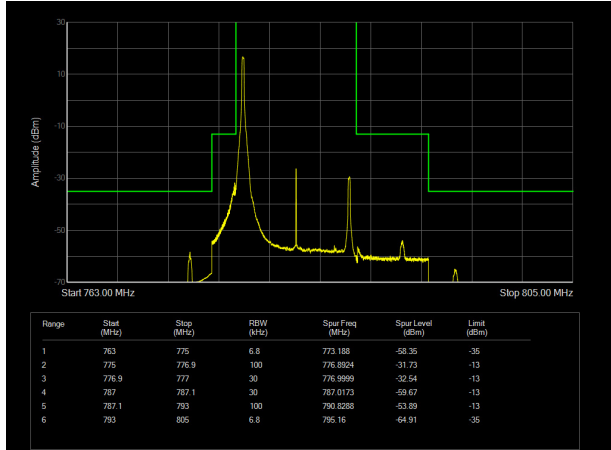

LTE Band 12 64QAM 5MHz CH-High, 1 RB

LTE Band 12 64QAM 5MHz CH-Low, 100%RB

LTE Band 12 64QAM 5MHz CH-High, 100%RB

LTE Band 12 64QAM 10MHz CH-Low, 1 RB

LTE Band 12 64QAM 10MHz CH-High, 1 RB

LTE Band 12 64QAM 10MHz CH-Low, 100%RB

LTE Band 12 64QAM 10MHz CH-High, 100%RB

LTE Band 13 QPSK 5MHz CH-Low, 1 RB

LTE Band 13 QPSK 5MHz CH-High, 1 RB

LTE Band 13 QPSK 5MHz CH-Low, 100%RB

LTE Band 13 QPSK 5MHz CH-High, 100%RB

LTE Band 13 QPSK 10MHz CH-Low, 1 RB

LTE Band 13 QPSK 10MHz CH-High, 1 RB

LTE Band 13 QPSK 10MHz CH-Low, 100%RB

LTE Band 13 QPSK 10MHz CH-High, 100%RB

LTE Band 13 16QAM 5MHz CH-Low, 1 RB

LTE Band 13 16QAM 5MHz CH-High, 1 RB

LTE Band 13 16QAM 5MHz CH-Low, 100%RB