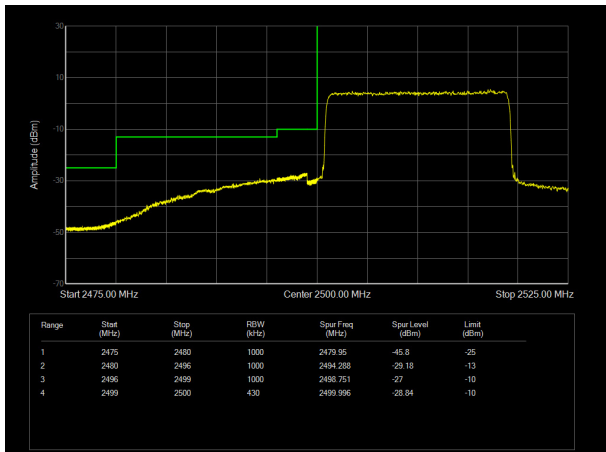

LTE Band 7 64QAM 15MHz CH-Low, 100%RB

LTE Band 7 64QAM 15MHz CH-High, 100%RB

LTE Band 7 64QAM 20MHz CH-Low, 1 RB

LTE Band 7 64QAM 20MHz CH-High, 1 RB

LTE Band 7 64QAM 20MHz CH-Low, 100%RB

LTE Band 7 64QAM 20MHz CH-High, 100%RB

### LTE Band 12 QPSK 1.4MHz CH-Low, 1 RB