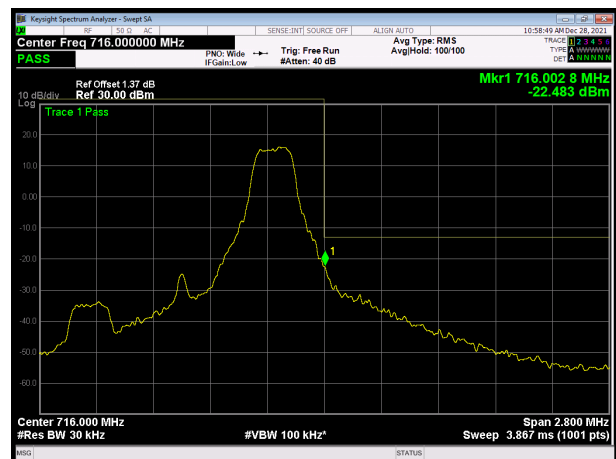

LTE Band 12 16QAM 1.4MHz CH-High, 1 RB