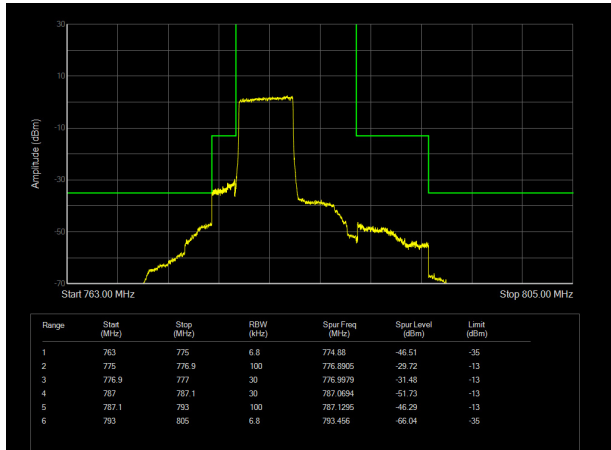

LTE Band 12 64QAM 5MHz CH-High, 1 RB

LTE Band 12 64QAM 5MHz CH-Low, 100%RB

LTE Band 12 64QAM 5MHz CH-High, 100%RB

LTE Band 12 64QAM 10MHz CH-Low, 1 RB

LTE Band 12 64QAM 10MHz CH-High, 1 RB

LTE Band 12 64QAM 10MHz CH-Low, 100%RB

LTE Band 12 64QAM 10MHz CH-High, 100%RB

LTE Band 13 QPSK 5MHz CH-Low, 1 RB

LTE Band 13 QPSK 5MHz CH-High, 1 RB

LTE Band 13 QPSK 5MHz CH-Low, 100%RB

LTE Band 13 QPSK 5MHz CH-High, 100%RB

LTE Band 13 QPSK 10MHz CH-Low, 1 RB

LTE Band 13 QPSK 10MHz CH-High, 1 RB

LTE Band 13 QPSK 10MHz CH-Low, 100%RB

LTE Band 13 QPSK 10MHz CH-High, 100%RB

LTE Band 13 16QAM 5MHz CH-Low, 1 RB

LTE Band 13 16QAM 5MHz CH-High, 1 RB

LTE Band 13 16QAM 5MHz CH-Low, 100%RB