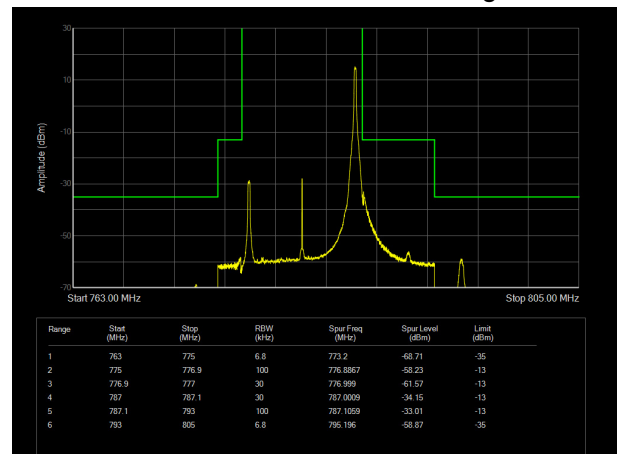

### LTE Band 13 64QAM 5MHz CH-Low, 1 RB

### LTE Band 13 64QAM 5MHz CH-High, 1 RB

LTE Band 13 64QAM 5MHz CH-Low, 100%RB

LTE Band 13 64QAM 5MHz CH-High, 100%RB

LTE Band 13 64QAM 10MHz CH-Low, 1 RB

LTE Band 13 64QAM 10MHz CH-High, 1 RB

LTE Band 13 64QAM 10MHz CH-Low, 100%RB

LTE Band 13 64QAM 10MHz CH-High, 100%RB

LTE Band 17 QPSK 5MHz CH-Low, 1 RB

LTE Band 17 QPSK 5MHz CH-High, 1 RB

LTE Band 17 QPSK 5MHz CH-Low, 100%RB

LTE Band 17 QPSK 5MHz CH-High, 100%RB

LTE Band 17 QPSK 10MHz CH-Low, 1 RB