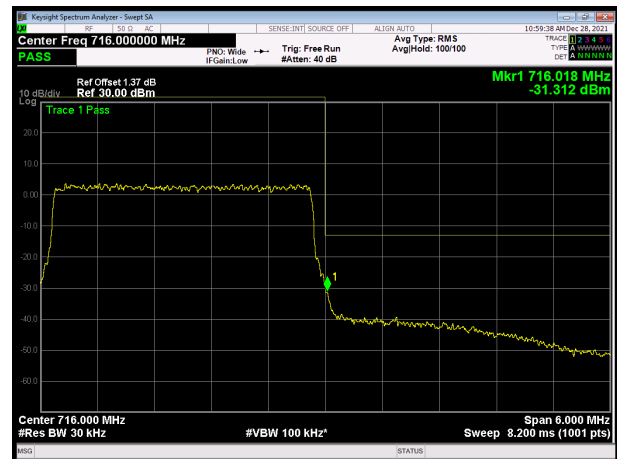

LTE Band 12 16QAM 3MHz CH-High, 100%RB