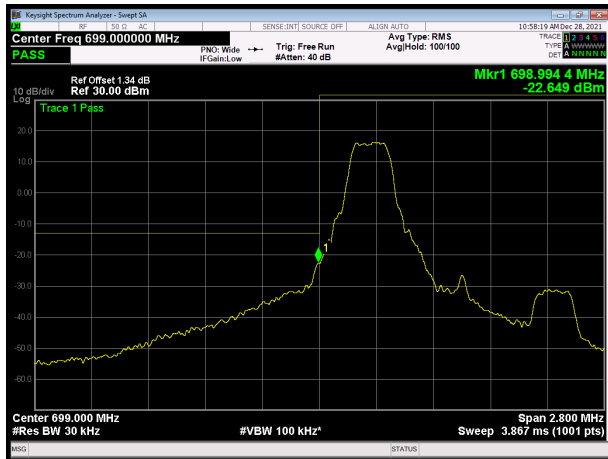

LTE Band 7 64QAM 15MHz CH-Low, 100%RB

LTE Band 7 64QAM 15MHz CH-High, 100%RB

LTE Band 7 64QAM 20MHz CH-Low, 1 RB

LTE Band 7 64QAM 20MHz CH-High, 1 RB

LTE Band 7 64QAM 20MHz CH-Low, 100%RB

LTE Band 7 64QAM 20MHz CH-High, 100%RB

### LTE Band 12 QPSK 1.4MHz CH-Low, 1 RB