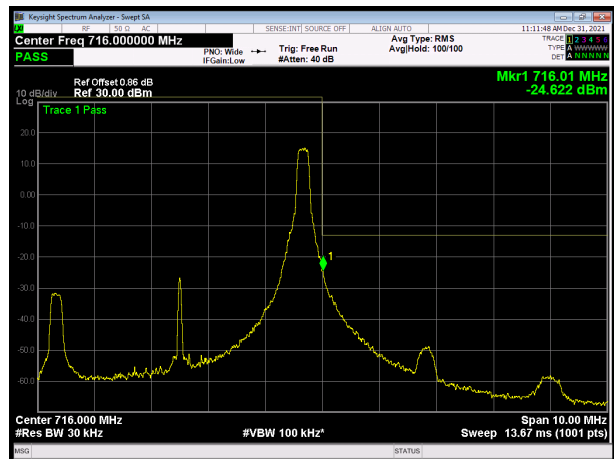

LTE Band 12 64QAM 5MHz CH-High, 1 RB