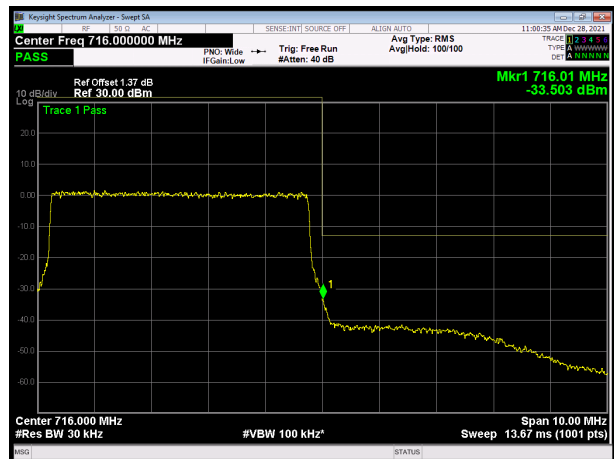

LTE Band 12 16QAM 5MHz CH-High, 100%RB