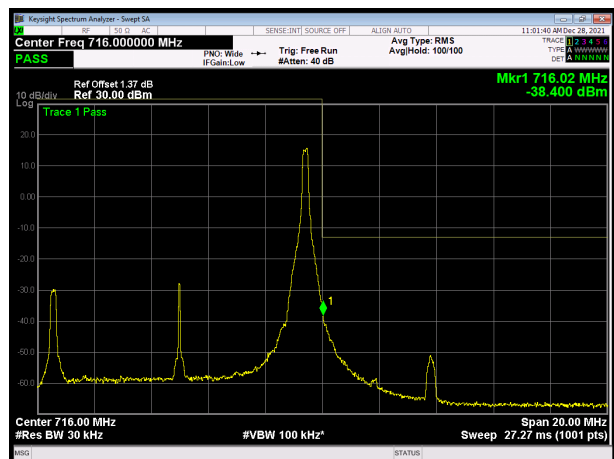

LTE Band 12 16QAM 10MHz CH-High, 1 RB