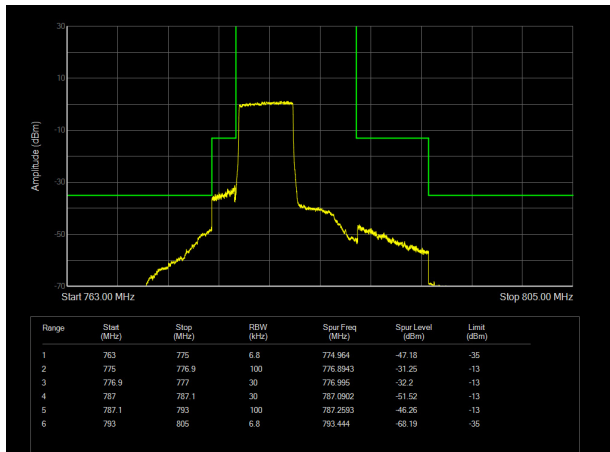

LTE Band 12 64QAM 10MHz CH-High, 100%RB

LTE Band 13 QPSK 5MHz CH-Low, 1 RB

LTE Band 13 QPSK 5MHz CH-High, 1 RB

LTE Band 13 QPSK 5MHz CH-Low, 100%RB

LTE Band 13 QPSK 5MHz CH-High, 100%RB

LTE Band 13 QPSK 10MHz CH-Low, 1 RB

LTE Band 13 QPSK 10MHz CH-High, 1 RB

LTE Band 13 QPSK 10MHz CH-Low, 100%RB

LTE Band 13 QPSK 10MHz CH-High, 100%RB

LTE Band 13 16QAM 5MHz CH-Low, 1 RB

LTE Band 13 16QAM 5MHz CH-High, 1 RB

LTE Band 13 16QAM 5MHz CH-Low, 100%RB

LTE Band 13 16QAM 5MHz CH-High, 100%RB

### LTE Band 13 16QAM 10MHz CH-Low, 1 RB