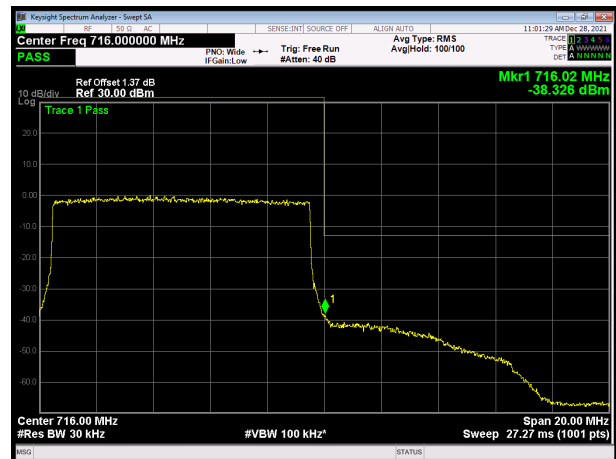

LTE Band 12 QPSK 10MHz CH-High, 100%RB