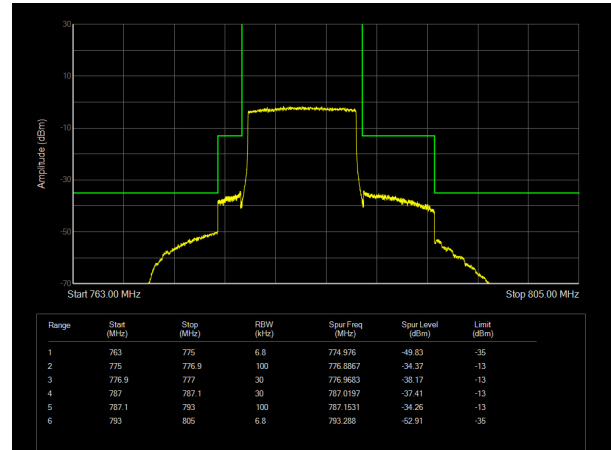

LTE Band 13 16QAM 10MHz CH-High, 100%RB