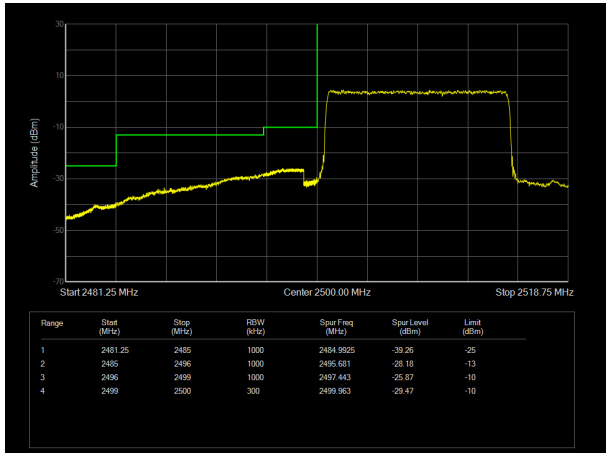

LTE Band 7 64QAM 15MHz CH-Low, 100%RB

LTE Band 7 64QAM 15MHz CH-High, 100%RB

LTE Band 7 64QAM 20MHz CH-Low, 1 RB

LTE Band 7 64QAM 20MHz CH-High, 1 RB

LTE Band 7 64QAM 20MHz CH-Low, 100%RB

LTE Band 7 64QAM 20MHz CH-High, 100%RB

### LTE Band 12 QPSK 1.4MHz CH-Low, 1 RB