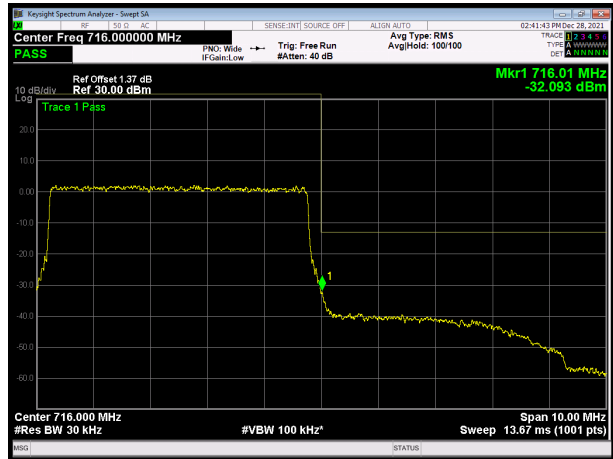

LTE Band 13 64QAM 10MHz CH-High, 100%RB

LTE Band 17 QPSK 5MHz CH-Low, 1 RB

LTE Band 17 QPSK 5MHz CH-High, 1 RB

LTE Band 17 QPSK 5MHz CH-Low, 100%RB

LTE Band 17 QPSK 5MHz CH-High, 100%RB

LTE Band 17 QPSK 10MHz CH-Low, 1 RB

LTE Band 17 QPSK 10MHz CH-High, 1 RB