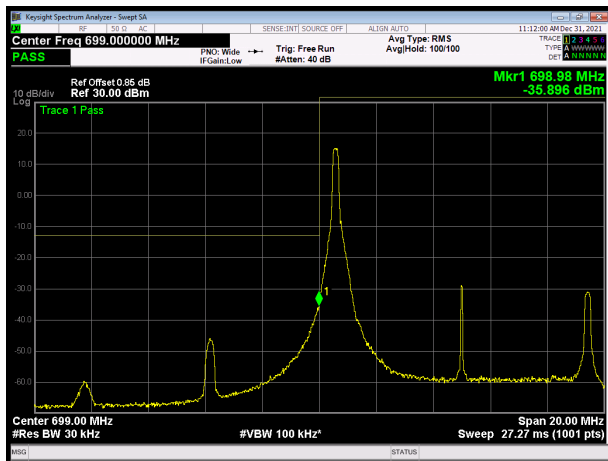

LTE Band 12 64QAM 5MHz CH-High, 1 RB

LTE Band 12 64QAM 5MHz CH-Low, 100%RB

LTE Band 12 64QAM 5MHz CH-High, 100%RB

LTE Band 12 64QAM 10MHz CH-Low, 1 RB

LTE Band 12 64QAM 10MHz CH-High, 1 RB

LTE Band 12 64QAM 10MHz CH-Low, 100%RB