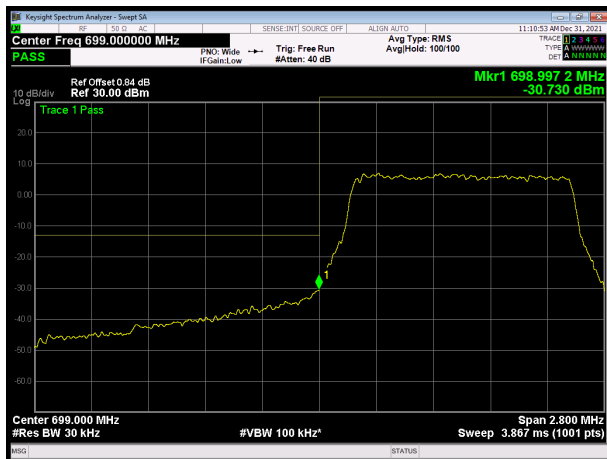

### LTE Band 12 16QAM 10MHz CH-Low, 1 RB

### LTE Band 12 16QAM 10MHz CH-High, 1 RB

LTE Band 12 16QAM 10MHz CH-Low, 100%RB

LTE Band 12 16QAM 10MHz CH-High, 100%RB

LTE Band 12 64QAM 1.4MHz CH-Low, 1 RB

LTE Band 12 64QAM 1.4MHz CH-High, 1 RB

LTE Band 12 64QAM 1.4MHz CH-Low, 100%RB

LTE Band 12 64QAM 1.4MHz CH-High, 100%RB

LTE Band 12 64QAM 3MHz CH-Low, 1 RB

LTE Band 12 64QAM 3MHz CH-High, 1 RB

LTE Band 12 64QAM 3MHz CH-Low, 100%RB

LTE Band 12 64QAM 3MHz CH-High, 100%RB

LTE Band 12 64QAM 5MHz CH-Low, 1 RB