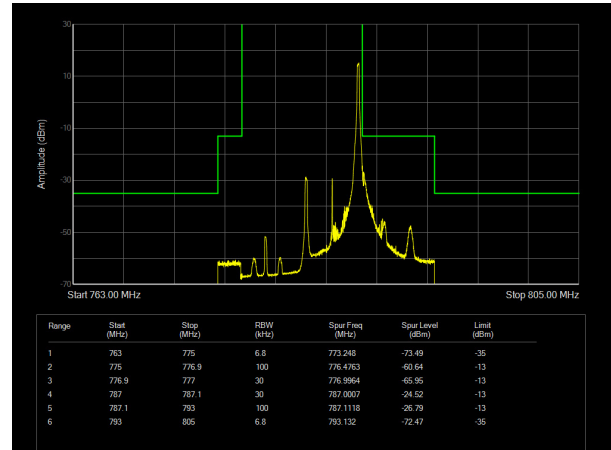

LTE Band 13 64QAM 5MHz CH-High, 1 RB