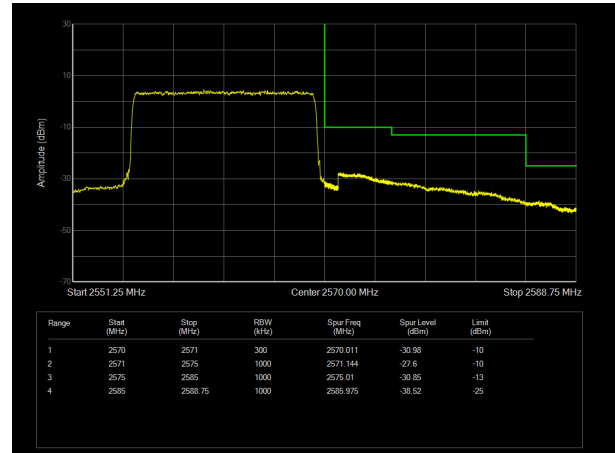

LTE Band 7 64QAM 15MHz CH-Low, 100%RB

LTE Band 7 64QAM 15MHz CH-High, 100%RB

LTE Band 7 64QAM 20MHz CH-Low, 1 RB

LTE Band 7 64QAM 20MHz CH-High, 1 RB

LTE Band 7 64QAM 20MHz CH-Low, 100%RB

LTE Band 7 64QAM 20MHz CH-High, 100%RB

### LTE Band 12 QPSK 1.4MHz CH-Low, 1 RB

### LTE Band 12 QPSK 1.4MHz CH-High, 1 RB