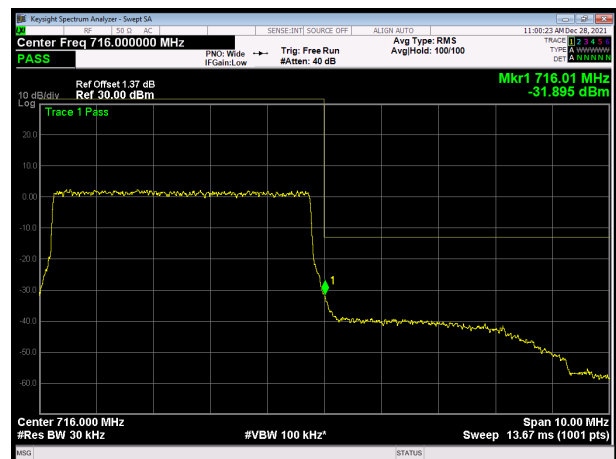

LTE Band 12 QPSK 5MHz CH-High, 100%RB