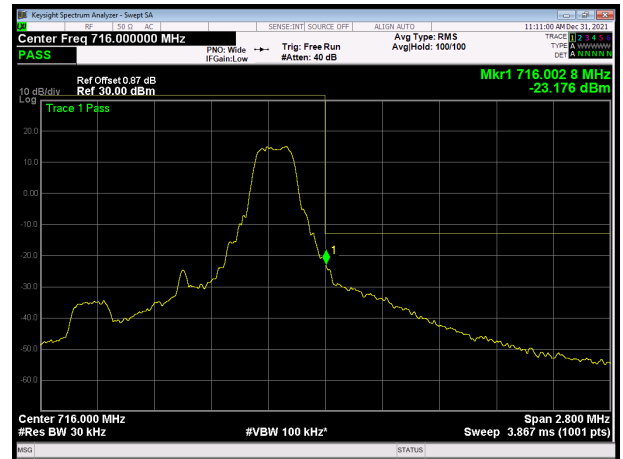

### LTE Band 12 16QAM 10MHz CH-Low, 1 RB

### LTE Band 12 16QAM 10MHz CH-High, 1 RB

LTE Band 12 16QAM 10MHz CH-Low, 100%RB

LTE Band 12 16QAM 10MHz CH-High, 100%RB

LTE Band 12 64QAM 1.4MHz CH-Low, 1 RB

LTE Band 12 64QAM 1.4MHz CH-High, 1 RB

LTE Band 12 64QAM 1.4MHz CH-Low, 100%RB

LTE Band 12 64QAM 1.4MHz CH-High, 100%RB

LTE Band 12 64QAM 3MHz CH-Low, 1 RB

LTE Band 12 64QAM 3MHz CH-High, 1 RB

LTE Band 12 64QAM 3MHz CH-Low, 100%RB

LTE Band 12 64QAM 3MHz CH-High, 100%RB

LTE Band 12 64QAM 5MHz CH-Low, 1 RB