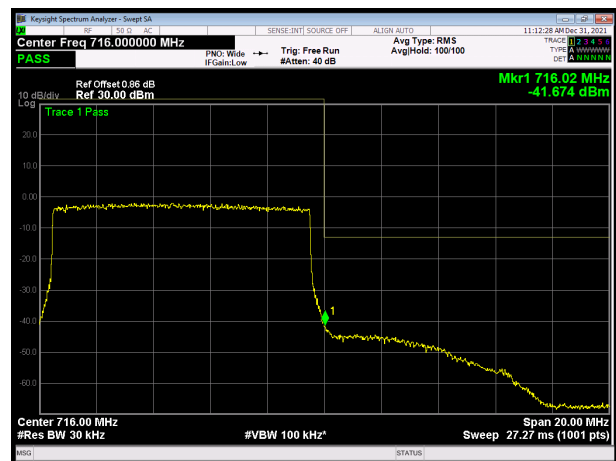

LTE Band 12 64QAM 10MHz CH-High, 100%RB