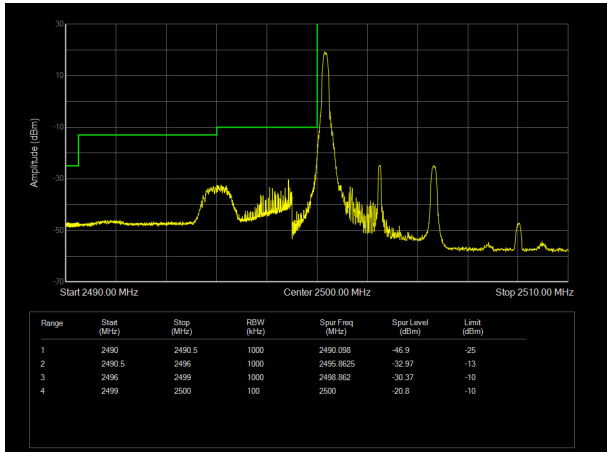

LTE Band 7 QPSK 10MHz CH-Low, 100%RB

LTE Band 7 QPSK 10MHz CH-High, 100%RB

LTE Band 7 QPSK 15MHz CH-Low, 1 RB

LTE Band 7 QPSK 15MHz CH-High, 1 RB

LTE Band 7 QPSK 15MHz CH-Low, 100%RB

LTE Band 7 QPSK 15MHz CH-High, 100%RB

LTE Band 7 QPSK 20MHz CH-Low, 1 RB

LTE Band 7 QPSK 20MHz CH-High, 1 RB

LTE Band 7 QPSK 20MHz CH-Low, 100%RB

LTE Band 7 QPSK 20MHz CH-High, 100%RB

LTE Band 7 16QAM 5MHz CH-Low, 1 RB

LTE Band 7 16QAM 5MHz CH-High, 1 RB

LTE Band 7 16QAM 5MHz CH-Low, 100%RB

LTE Band 7 16QAM 5MHz CH-High, 100%RB

LTE Band 7 16QAM 10MHz CH-Low, 1 RB

LTE Band 7 16QAM 10MHz CH-High, 1 RB

LTE Band 7 16QAM 10MHz CH-Low, 100%RB

LTE Band 7 16QAM 10MHz CH-High, 100%RB