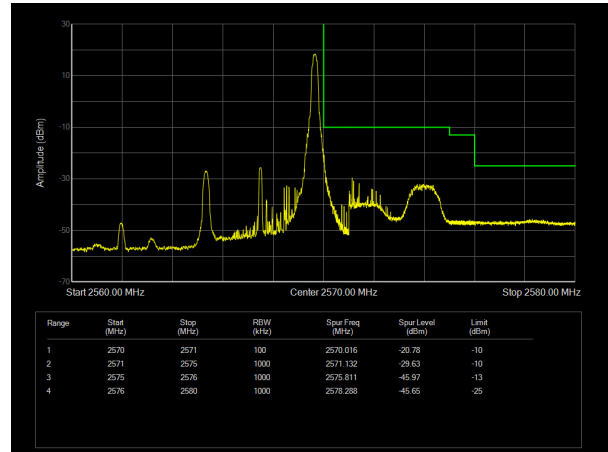

LTE Band 7 QPSK 10MHz CH-Low, 100%RB

LTE Band 7 QPSK 10MHz CH-High, 100%RB

LTE Band 7 QPSK 15MHz CH-Low, 1 RB

LTE Band 7 QPSK 15MHz CH-High, 1 RB

LTE Band 7 QPSK 15MHz CH-Low, 100%RB

LTE Band 7 QPSK 15MHz CH-High, 100%RB

LTE Band 7 QPSK 20MHz CH-Low, 1 RB

LTE Band 7 QPSK 20MHz CH-High, 1 RB

LTE Band 7 QPSK 20MHz CH-Low, 100%RB

LTE Band 7 QPSK 20MHz CH-High, 100%RB

LTE Band 7 16QAM 5MHz CH-Low, 1 RB

LTE Band 7 16QAM 5MHz CH-High, 1 RB

LTE Band 7 16QAM 5MHz CH-Low, 100%RB

LTE Band 7 16QAM 5MHz CH-High, 100%RB

LTE Band 7 16QAM 10MHz CH-Low, 1 RB

LTE Band 7 16QAM 10MHz CH-High, 1 RB

LTE Band 7 16QAM 10MHz CH-Low, 100%RB

LTE Band 7 16QAM 10MHz CH-High, 100%RB

LTE Band 7 16QAM 15MHz CH-Low, 1 RB

LTE Band 7 16QAM 15MHz CH-High, 1 RB

LTE Band 7 16QAM 15MHz CH-Low, 100%RB

LTE Band 7 16QAM 15MHz CH-High, 100%RB

LTE Band 7 16QAM 20MHz CH-Low, 1 RB

LTE Band 7 16QAM 20MHz CH-High, 1 RB