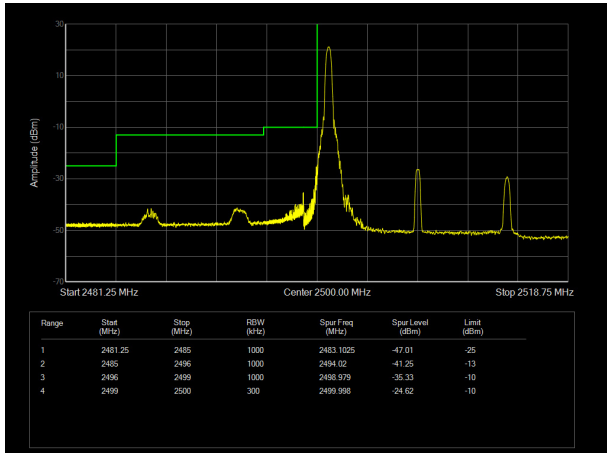

LTE Band 7 QPSK 20MHz CH-Low, 1 RB

LTE Band 7 QPSK 20MHz CH-High, 1 RB

LTE Band 7 QPSK 20MHz CH-Low, 100%RB

LTE Band 7 QPSK 20MHz CH-High, 100%RB

LTE Band 7 16QAM 5MHz CH-Low, 1 RB

LTE Band 7 16QAM 5MHz CH-High, 1 RB

LTE Band 7 16QAM 5MHz CH-Low, 100%RB

LTE Band 7 16QAM 5MHz CH-High, 100%RB

LTE Band 7 16QAM 10MHz CH-Low, 1 RB

LTE Band 7 16QAM 10MHz CH-High, 1 RB

LTE Band 7 16QAM 10MHz CH-Low, 100%RB

LTE Band 7 16QAM 10MHz CH-High, 100%RB

LTE Band 7 16QAM 15MHz CH-Low, 1 RB

LTE Band 7 16QAM 15MHz CH-High, 1 RB

LTE Band 7 16QAM 15MHz CH-Low, 100%RB

LTE Band 7 16QAM 15MHz CH-High, 100%RB

LTE Band 7 16QAM 20MHz CH-Low, 1 RB

LTE Band 7 16QAM 20MHz CH-High, 1 RB