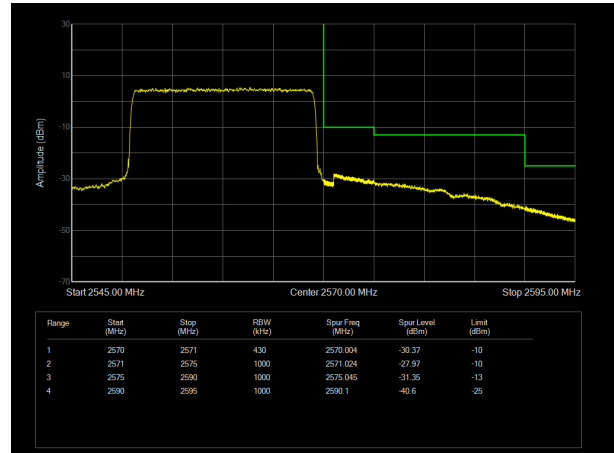

LTE Band 7 16QAM 5MHz CH-Low, 100%RB

LTE Band 7 16QAM 5MHz CH-High, 100%RB

LTE Band 7 16QAM 10MHz CH-Low, 1 RB

LTE Band 7 16QAM 10MHz CH-High, 1 RB

LTE Band 7 16QAM 10MHz CH-Low, 100%RB

LTE Band 7 16QAM 10MHz CH-High, 100%RB

LTE Band 7 16QAM 15MHz CH-Low, 1 RB

LTE Band 7 16QAM 15MHz CH-High, 1 RB

LTE Band 7 16QAM 15MHz CH-Low, 100%RB

LTE Band 7 16QAM 15MHz CH-High, 100%RB

LTE Band 7 16QAM 20MHz CH-Low, 1 RB

LTE Band 7 16QAM 20MHz CH-High, 1 RB

LTE Band 7 16QAM 20MHz CH-Low, 100%RB

LTE Band 7 16QAM 20MHz CH-High, 100%RB

LTE Band 7 64QAM 5MHz CH-Low, 1 RB

LTE Band 7 64QAM 5MHz CH-High, 1 RB

LTE Band 7 64QAM 5MHz CH-Low, 100%RB

LTE Band 7 64QAM 5MHz CH-High, 100%RB