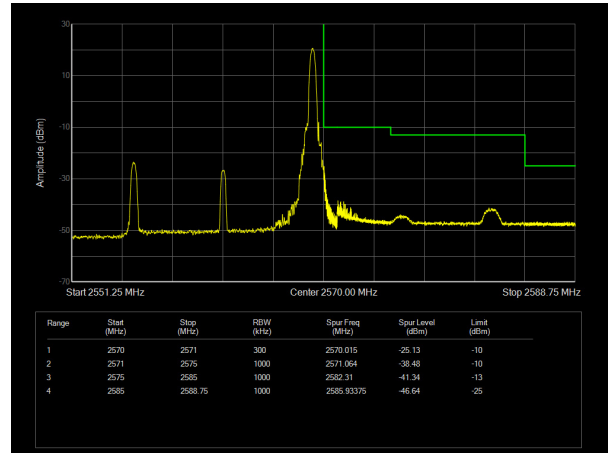

LTE Band 7 QPSK 20MHz CH-Low, 1 RB

LTE Band 7 QPSK 20MHz CH-High, 1 RB

LTE Band 7 QPSK 20MHz CH-Low, 100%RB

LTE Band 7 QPSK 20MHz CH-High, 100%RB

LTE Band 7 16QAM 5MHz CH-Low, 1 RB

LTE Band 7 16QAM 5MHz CH-High, 1 RB

LTE Band 7 16QAM 5MHz CH-Low, 100%RB

LTE Band 7 16QAM 5MHz CH-High, 100%RB

LTE Band 7 16QAM 10MHz CH-Low, 1 RB

LTE Band 7 16QAM 10MHz CH-High, 1 RB

LTE Band 7 16QAM 10MHz CH-Low, 100%RB

LTE Band 7 16QAM 10MHz CH-High, 100%RB

LTE Band 7 16QAM 15MHz CH-Low, 1 RB

LTE Band 7 16QAM 15MHz CH-High, 1 RB

LTE Band 7 16QAM 15MHz CH-Low, 100%RB

LTE Band 7 16QAM 15MHz CH-High, 100%RB

LTE Band 7 16QAM 20MHz CH-Low, 1 RB

LTE Band 7 16QAM 20MHz CH-High, 1 RB