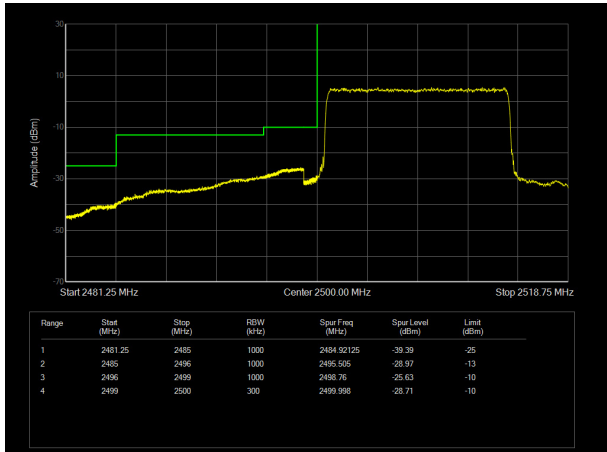

LTE Band 7 QPSK 10MHz CH-Low, 100%RB

LTE Band 7 QPSK 10MHz CH-High, 100%RB

LTE Band 7 QPSK 15MHz CH-Low, 1 RB

LTE Band 7 QPSK 15MHz CH-High, 1 RB

LTE Band 7 QPSK 15MHz CH-Low, 100%RB

LTE Band 7 QPSK 15MHz CH-High, 100%RB

LTE Band 7 QPSK 20MHz CH-Low, 1 RB

LTE Band 7 QPSK 20MHz CH-High, 1 RB

LTE Band 7 QPSK 20MHz CH-Low, 100%RB

LTE Band 7 QPSK 20MHz CH-High, 100%RB

LTE Band 7 16QAM 5MHz CH-Low, 1 RB

LTE Band 7 16QAM 5MHz CH-High, 1 RB

LTE Band 7 16QAM 5MHz CH-Low, 100%RB

LTE Band 7 16QAM 5MHz CH-High, 100%RB

LTE Band 7 16QAM 10MHz CH-Low, 1 RB

LTE Band 7 16QAM 10MHz CH-High, 1 RB

LTE Band 7 16QAM 10MHz CH-Low, 100%RB

LTE Band 7 16QAM 10MHz CH-High, 100%RB