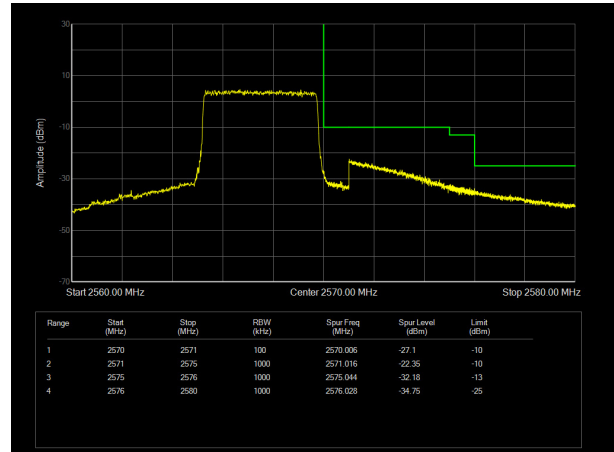

LTE Band 7 16QAM 15MHz CH-Low, 1 RB

LTE Band 7 16QAM 15MHz CH-High, 1 RB

LTE Band 7 16QAM 15MHz CH-Low, 100%RB

LTE Band 7 16QAM 15MHz CH-High, 100%RB

LTE Band 7 16QAM 20MHz CH-Low, 1 RB

LTE Band 7 16QAM 20MHz CH-High, 1 RB

LTE Band 7 16QAM 20MHz CH-Low, 100%RB

LTE Band 7 16QAM 20MHz CH-High, 100%RB

LTE Band 7 64QAM 5MHz CH-Low, 1 RB

LTE Band 7 64QAM 5MHz CH-High, 1 RB

LTE Band 7 64QAM 5MHz CH-Low, 100%RB

LTE Band 7 64QAM 5MHz CH-High, 100%RB

LTE Band 7 64QAM 10MHz CH-Low, 1 RB

LTE Band 7 64QAM 10MHz CH-High, 1 RB

LTE Band 7 64QAM 10MHz CH-Low, 100%RB

LTE Band 7 64QAM 10MHz CH-High, 100%RB

LTE Band 7 64QAM 15MHz CH-Low, 1 RB

LTE Band 7 64QAM 15MHz CH-High, 1 RB