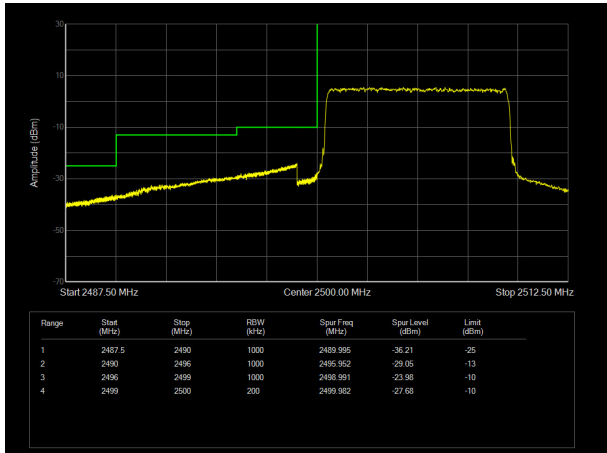

LTE Band 7 QPSK 10MHz CH-Low, 100%RB

LTE Band 7 QPSK 10MHz CH-High, 100%RB

LTE Band 7 QPSK 15MHz CH-Low, 1 RB

LTE Band 7 QPSK 15MHz CH-High, 1 RB

LTE Band 7 QPSK 15MHz CH-Low, 100%RB

LTE Band 7 QPSK 15MHz CH-High, 100%RB

LTE Band 7 QPSK 20MHz CH-Low, 1 RB

LTE Band 7 QPSK 20MHz CH-High, 1 RB

LTE Band 7 QPSK 20MHz CH-Low, 100%RB

LTE Band 7 QPSK 20MHz CH-High, 100%RB

LTE Band 7 16QAM 5MHz CH-Low, 1 RB

LTE Band 7 16QAM 5MHz CH-High, 1 RB

LTE Band 7 16QAM 5MHz CH-Low, 100%RB

LTE Band 7 16QAM 5MHz CH-High, 100%RB

LTE Band 7 16QAM 10MHz CH-Low, 1 RB

LTE Band 7 16QAM 10MHz CH-High, 1 RB

LTE Band 7 16QAM 10MHz CH-Low, 100%RB

LTE Band 7 16QAM 10MHz CH-High, 100%RB