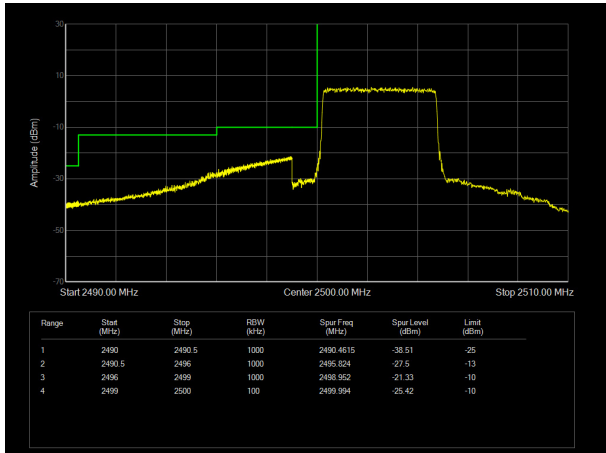

LTE Band 7 QPSK 10MHz CH-Low, 100%RB

LTE Band 7 QPSK 10MHz CH-High, 100%RB

LTE Band 7 QPSK 15MHz CH-Low, 1 RB

LTE Band 7 QPSK 15MHz CH-High, 1 RB

LTE Band 7 QPSK 15MHz CH-Low, 100%RB

LTE Band 7 QPSK 15MHz CH-High, 100%RB

LTE Band 7 QPSK 20MHz CH-Low, 1 RB

LTE Band 7 QPSK 20MHz CH-High, 1 RB

LTE Band 7 QPSK 20MHz CH-Low, 100%RB

LTE Band 7 QPSK 20MHz CH-High, 100%RB

LTE Band 7 16QAM 5MHz CH-Low, 1 RB

LTE Band 7 16QAM 5MHz CH-High, 1 RB

LTE Band 7 16QAM 5MHz CH-Low, 100%RB

LTE Band 7 16QAM 5MHz CH-High, 100%RB

LTE Band 7 16QAM 10MHz CH-Low, 1 RB

LTE Band 7 16QAM 10MHz CH-High, 1 RB

LTE Band 7 16QAM 10MHz CH-Low, 100%RB

LTE Band 7 16QAM 10MHz CH-High, 100%RB

LTE Band 7 16QAM 15MHz CH-Low, 1 RB

LTE Band 7 16QAM 15MHz CH-High, 1 RB

LTE Band 7 16QAM 15MHz CH-Low, 100%RB

LTE Band 7 16QAM 15MHz CH-High, 100%RB

LTE Band 7 16QAM 20MHz CH-Low, 1 RB

LTE Band 7 16QAM 20MHz CH-High, 1 RB