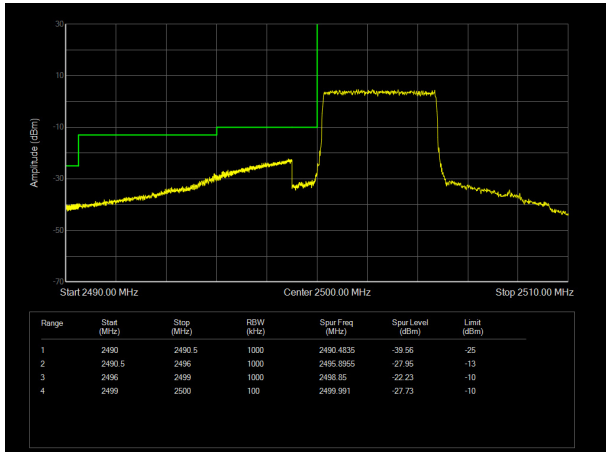

LTE Band 7 16QAM 15MHz CH-Low, 1 RB

LTE Band 7 16QAM 15MHz CH-High, 1 RB

LTE Band 7 16QAM 15MHz CH-Low, 100%RB

LTE Band 7 16QAM 15MHz CH-High, 100%RB

LTE Band 7 16QAM 20MHz CH-Low, 1 RB

LTE Band 7 16QAM 20MHz CH-High, 1 RB

LTE Band 7 16QAM 20MHz CH-Low, 100%RB

LTE Band 7 16QAM 20MHz CH-High, 100%RB

LTE Band 7 64QAM 5MHz CH-Low, 1 RB

LTE Band 7 64QAM 5MHz CH-High, 1 RB

LTE Band 7 64QAM 5MHz CH-Low, 100%RB

LTE Band 7 64QAM 5MHz CH-High, 100%RB

LTE Band 7 64QAM 10MHz CH-Low, 1 RB

LTE Band 7 64QAM 10MHz CH-High, 1 RB

LTE Band 7 64QAM 10MHz CH-Low, 100%RB

LTE Band 7 64QAM 10MHz CH-High, 100%RB

LTE Band 7 64QAM 15MHz CH-Low, 1 RB

LTE Band 7 64QAM 15MHz CH-High, 1 RB