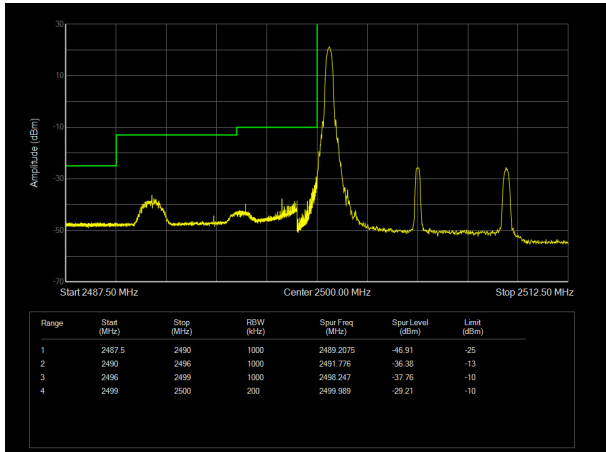

LTE Band 7 QPSK 10MHz CH-Low, 100%RB

LTE Band 7 QPSK 10MHz CH-High, 100%RB

LTE Band 7 QPSK 15MHz CH-Low, 1 RB

LTE Band 7 QPSK 15MHz CH-High, 1 RB

LTE Band 7 QPSK 15MHz CH-Low, 100%RB

LTE Band 7 QPSK 15MHz CH-High, 100%RB

LTE Band 7 QPSK 20MHz CH-Low, 1 RB

LTE Band 7 QPSK 20MHz CH-High, 1 RB

LTE Band 7 QPSK 20MHz CH-Low, 100%RB

LTE Band 7 QPSK 20MHz CH-High, 100%RB

LTE Band 7 16QAM 5MHz CH-Low, 1 RB

LTE Band 7 16QAM 5MHz CH-High, 1 RB

LTE Band 7 16QAM 5MHz CH-Low, 100%RB

LTE Band 7 16QAM 5MHz CH-High, 100%RB

LTE Band 7 16QAM 10MHz CH-Low, 1 RB

LTE Band 7 16QAM 10MHz CH-High, 1 RB

LTE Band 7 16QAM 10MHz CH-Low, 100%RB

LTE Band 7 16QAM 10MHz CH-High, 100%RB