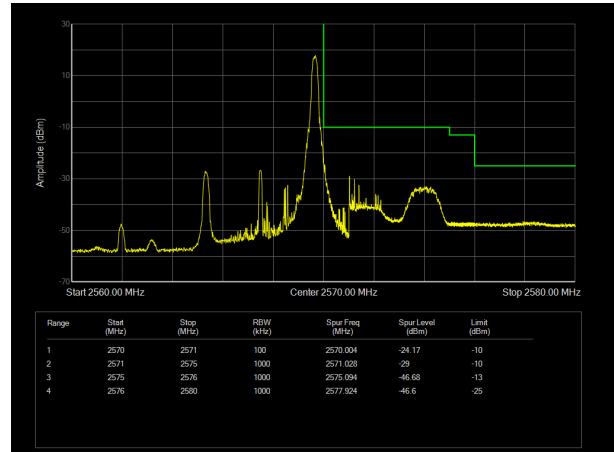

LTE Band 7 16QAM 15MHz CH-Low, 1 RB

LTE Band 7 16QAM 15MHz CH-High, 1 RB

LTE Band 7 16QAM 15MHz CH-Low, 100%RB

LTE Band 7 16QAM 15MHz CH-High, 100%RB

LTE Band 7 16QAM 20MHz CH-Low, 1 RB

LTE Band 7 16QAM 20MHz CH-High, 1 RB

LTE Band 7 16QAM 20MHz CH-Low, 100%RB

LTE Band 7 16QAM 20MHz CH-High, 100%RB

LTE Band 7 64QAM 5MHz CH-Low, 1 RB

LTE Band 7 64QAM 5MHz CH-High, 1 RB

LTE Band 7 64QAM 5MHz CH-Low, 100%RB

LTE Band 7 64QAM 5MHz CH-High, 100%RB

LTE Band 7 64QAM 10MHz CH-Low, 1 RB

LTE Band 7 64QAM 10MHz CH-High, 1 RB

LTE Band 7 64QAM 10MHz CH-Low, 100%RB

LTE Band 7 64QAM 10MHz CH-High, 100%RB

LTE Band 7 64QAM 15MHz CH-Low, 1 RB

LTE Band 7 64QAM 15MHz CH-High, 1 RB