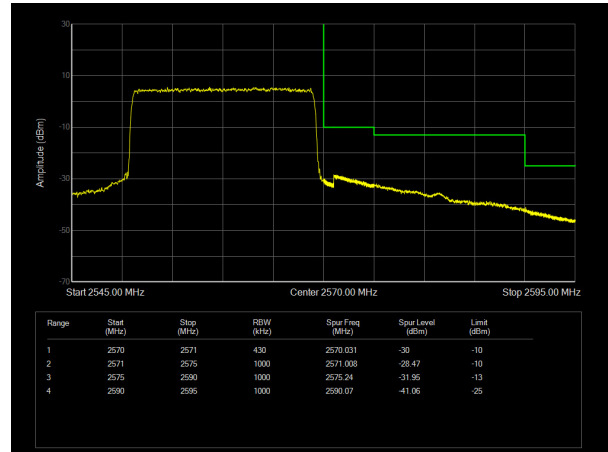

LTE Band 7 QPSK 10MHz CH-Low, 100%RB

LTE Band 7 QPSK 10MHz CH-High, 100%RB

LTE Band 7 QPSK 15MHz CH-Low, 1 RB

LTE Band 7 QPSK 15MHz CH-High, 1 RB

LTE Band 7 QPSK 15MHz CH-Low, 100%RB

LTE Band 7 QPSK 15MHz CH-High, 100%RB

LTE Band 7 QPSK 20MHz CH-Low, 1 RB

LTE Band 7 QPSK 20MHz CH-High, 1 RB

LTE Band 7 QPSK 20MHz CH-Low, 100%RB

LTE Band 7 QPSK 20MHz CH-High, 100%RB

LTE Band 7 16QAM 5MHz CH-Low, 1 RB

LTE Band 7 16QAM 5MHz CH-High, 1 RB

LTE Band 7 16QAM 5MHz CH-Low, 100%RB

LTE Band 7 16QAM 5MHz CH-High, 100%RB

LTE Band 7 16QAM 10MHz CH-Low, 1 RB

LTE Band 7 16QAM 10MHz CH-High, 1 RB

LTE Band 7 16QAM 10MHz CH-Low, 100%RB

LTE Band 7 16QAM 10MHz CH-High, 100%RB

LTE Band 7 16QAM 15MHz CH-Low, 1 RB

LTE Band 7 16QAM 15MHz CH-High, 1 RB

LTE Band 7 16QAM 15MHz CH-Low, 100%RB

LTE Band 7 16QAM 15MHz CH-High, 100%RB

LTE Band 7 16QAM 20MHz CH-Low, 1 RB

LTE Band 7 16QAM 20MHz CH-High, 1 RB