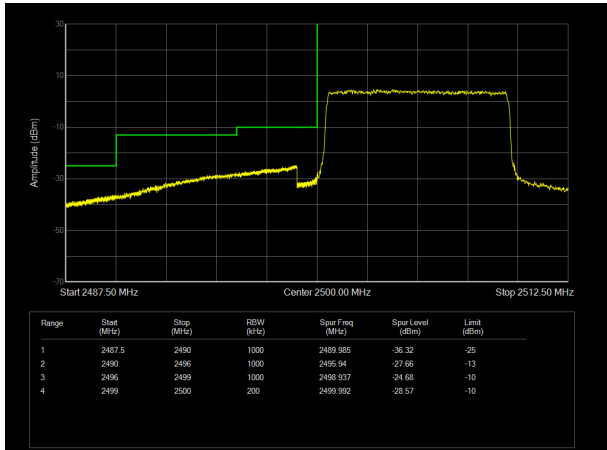

LTE Band 7 16QAM 15MHz CH-Low, 1 RB

LTE Band 7 16QAM 15MHz CH-High, 1 RB

LTE Band 7 16QAM 15MHz CH-Low, 100%RB

LTE Band 7 16QAM 15MHz CH-High, 100%RB

LTE Band 7 16QAM 20MHz CH-Low, 1 RB

LTE Band 7 16QAM 20MHz CH-High, 1 RB

LTE Band 7 16QAM 20MHz CH-Low, 100%RB

LTE Band 7 16QAM 20MHz CH-High, 100%RB

LTE Band 7 64QAM 5MHz CH-Low, 1 RB

LTE Band 7 64QAM 5MHz CH-High, 1 RB

LTE Band 7 64QAM 5MHz CH-Low, 100%RB

LTE Band 7 64QAM 5MHz CH-High, 100%RB

LTE Band 7 64QAM 10MHz CH-Low, 1 RB

LTE Band 7 64QAM 10MHz CH-High, 1 RB

LTE Band 7 64QAM 10MHz CH-Low, 100%RB

LTE Band 7 64QAM 10MHz CH-High, 100%RB

LTE Band 7 64QAM 15MHz CH-Low, 1 RB

LTE Band 7 64QAM 15MHz CH-High, 1 RB