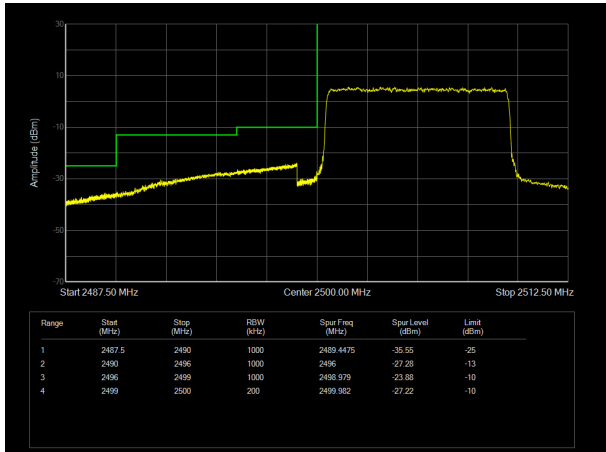

LTE Band 7 QPSK 20MHz CH-Low, 1 RB

LTE Band 7 QPSK 20MHz CH-High, 1 RB

LTE Band 7 QPSK 20MHz CH-Low, 100%RB

LTE Band 7 QPSK 20MHz CH-High, 100%RB

LTE Band 7 16QAM 5MHz CH-Low, 1 RB

LTE Band 7 16QAM 5MHz CH-High, 1 RB

LTE Band 7 16QAM 5MHz CH-Low, 100%RB

LTE Band 7 16QAM 5MHz CH-High, 100%RB

LTE Band 7 16QAM 10MHz CH-Low, 1 RB

LTE Band 7 16QAM 10MHz CH-High, 1 RB

LTE Band 7 16QAM 10MHz CH-Low, 100%RB

LTE Band 7 16QAM 10MHz CH-High, 100%RB

LTE Band 7 16QAM 15MHz CH-Low, 1 RB

LTE Band 7 16QAM 15MHz CH-High, 1 RB

LTE Band 7 16QAM 15MHz CH-Low, 100%RB

LTE Band 7 16QAM 15MHz CH-High, 100%RB

LTE Band 7 16QAM 20MHz CH-Low, 1 RB

LTE Band 7 16QAM 20MHz CH-High, 1 RB