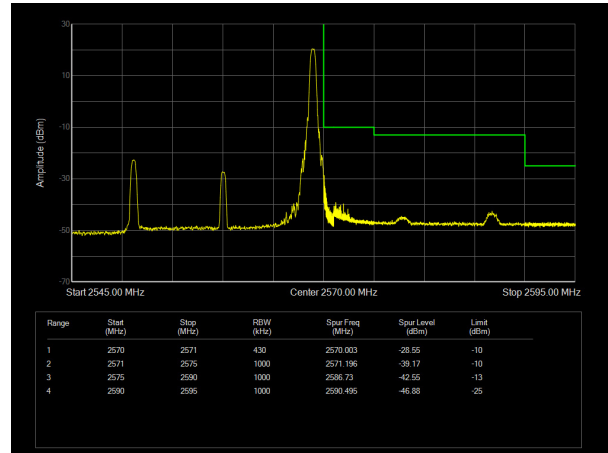

LTE Band 7 QPSK 10MHz CH-Low, 100%RB

LTE Band 7 QPSK 10MHz CH-High, 100%RB

LTE Band 7 QPSK 15MHz CH-Low, 1 RB

LTE Band 7 QPSK 15MHz CH-High, 1 RB

LTE Band 7 QPSK 15MHz CH-Low, 100%RB

LTE Band 7 QPSK 15MHz CH-High, 100%RB

LTE Band 7 QPSK 20MHz CH-Low, 1 RB

LTE Band 7 QPSK 20MHz CH-High, 1 RB

LTE Band 7 QPSK 20MHz CH-Low, 100%RB

LTE Band 7 QPSK 20MHz CH-High, 100%RB

LTE Band 7 16QAM 5MHz CH-Low, 1 RB

LTE Band 7 16QAM 5MHz CH-High, 1 RB

LTE Band 7 16QAM 5MHz CH-Low, 100%RB

LTE Band 7 16QAM 5MHz CH-High, 100%RB

LTE Band 7 16QAM 10MHz CH-Low, 1 RB

LTE Band 7 16QAM 10MHz CH-High, 1 RB

LTE Band 7 16QAM 10MHz CH-Low, 100%RB

LTE Band 7 16QAM 10MHz CH-High, 100%RB