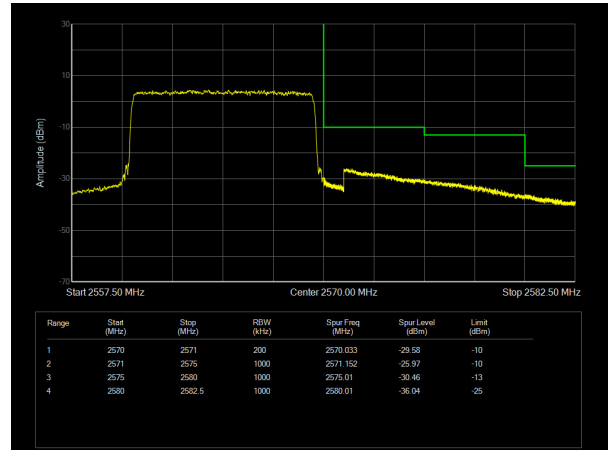

LTE Band 7 16QAM 20MHz CH-Low, 100%RB

LTE Band 7 16QAM 20MHz CH-High, 100%RB

LTE Band 7 64QAM 5MHz CH-Low, 1 RB

LTE Band 7 64QAM 5MHz CH-High, 1 RB

LTE Band 7 64QAM 5MHz CH-Low, 100%RB

LTE Band 7 64QAM 5MHz CH-High, 100%RB

LTE Band 7 64QAM 10MHz CH-Low, 1 RB

LTE Band 7 64QAM 10MHz CH-High, 1 RB

LTE Band 7 64QAM 10MHz CH-Low, 100%RB

LTE Band 7 64QAM 10MHz CH-High, 100%RB

LTE Band 7 64QAM 15MHz CH-Low, 1 RB

LTE Band 7 64QAM 15MHz CH-High, 1 RB