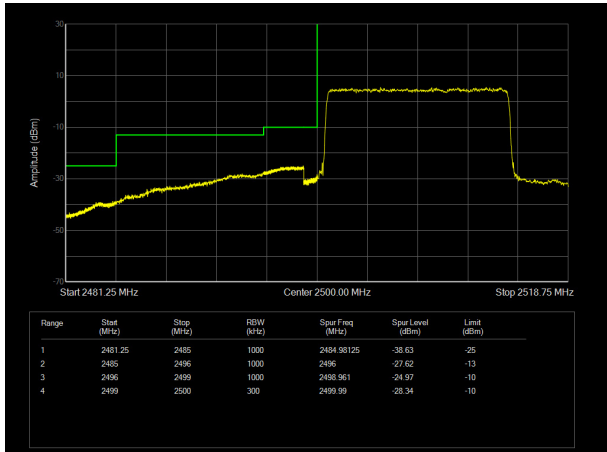

LTE Band 7 QPSK 20MHz CH-Low, 1 RB

LTE Band 7 QPSK 20MHz CH-High, 1 RB

LTE Band 7 QPSK 20MHz CH-Low, 100%RB

LTE Band 7 QPSK 20MHz CH-High, 100%RB

LTE Band 7 16QAM 5MHz CH-Low, 1 RB

LTE Band 7 16QAM 5MHz CH-High, 1 RB

LTE Band 7 16QAM 5MHz CH-Low, 100%RB

LTE Band 7 16QAM 5MHz CH-High, 100%RB

LTE Band 7 16QAM 10MHz CH-Low, 1 RB

LTE Band 7 16QAM 10MHz CH-High, 1 RB

LTE Band 7 16QAM 10MHz CH-Low, 100%RB

LTE Band 7 16QAM 10MHz CH-High, 100%RB

LTE Band 7 16QAM 15MHz CH-Low, 1 RB

LTE Band 7 16QAM 15MHz CH-High, 1 RB

LTE Band 7 16QAM 15MHz CH-Low, 100%RB

LTE Band 7 16QAM 15MHz CH-High, 100%RB

LTE Band 7 16QAM 20MHz CH-Low, 1 RB

LTE Band 7 16QAM 20MHz CH-High, 1 RB