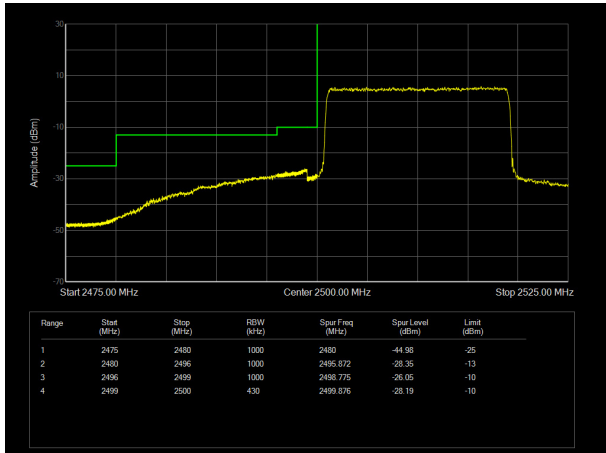

LTE Band 7 16QAM 5MHz CH-Low, 100%RB

LTE Band 7 16QAM 5MHz CH-High, 100%RB

LTE Band 7 16QAM 10MHz CH-Low, 1 RB

LTE Band 7 16QAM 10MHz CH-High, 1 RB

LTE Band 7 16QAM 10MHz CH-Low, 100%RB

LTE Band 7 16QAM 10MHz CH-High, 100%RB

LTE Band 7 16QAM 15MHz CH-Low, 1 RB

LTE Band 7 16QAM 15MHz CH-High, 1 RB

LTE Band 7 16QAM 15MHz CH-Low, 100%RB

LTE Band 7 16QAM 15MHz CH-High, 100%RB

LTE Band 7 16QAM 20MHz CH-Low, 1 RB

LTE Band 7 16QAM 20MHz CH-High, 1 RB

LTE Band 7 16QAM 20MHz CH-Low, 100%RB

LTE Band 7 16QAM 20MHz CH-High, 100%RB

LTE Band 7 64QAM 5MHz CH-Low, 1 RB

LTE Band 7 64QAM 5MHz CH-High, 1 RB

LTE Band 7 64QAM 5MHz CH-Low, 100%RB

LTE Band 7 64QAM 5MHz CH-High, 100%RB