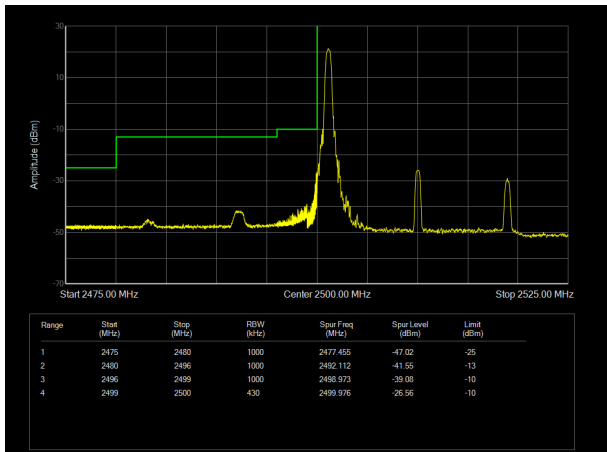

LTE Band 7 16QAM 5MHz CH-Low, 100%RB

LTE Band 7 16QAM 5MHz CH-High, 100%RB

LTE Band 7 16QAM 10MHz CH-Low, 1 RB

LTE Band 7 16QAM 10MHz CH-High, 1 RB

LTE Band 7 16QAM 10MHz CH-Low, 100%RB

LTE Band 7 16QAM 10MHz CH-High, 100%RB

LTE Band 7 16QAM 15MHz CH-Low, 1 RB

LTE Band 7 16QAM 15MHz CH-High, 1 RB

LTE Band 7 16QAM 15MHz CH-Low, 100%RB

LTE Band 7 16QAM 15MHz CH-High, 100%RB

LTE Band 7 16QAM 20MHz CH-Low, 1 RB

LTE Band 7 16QAM 20MHz CH-High, 1 RB

LTE Band 7 16QAM 20MHz CH-Low, 100%RB

LTE Band 7 16QAM 20MHz CH-High, 100%RB

LTE Band 7 64QAM 5MHz CH-Low, 1 RB

LTE Band 7 64QAM 5MHz CH-High, 1 RB

LTE Band 7 64QAM 5MHz CH-Low, 100%RB

LTE Band 7 64QAM 5MHz CH-High, 100%RB