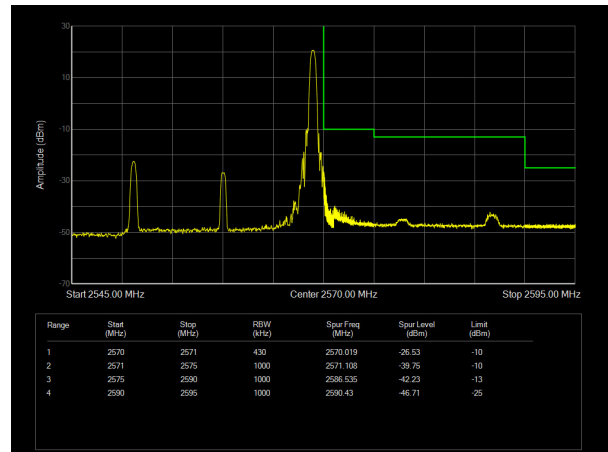

LTE Band 7 16QAM 5MHz CH-Low, 100%RB

LTE Band 7 16QAM 5MHz CH-High, 100%RB

LTE Band 7 16QAM 10MHz CH-Low, 1 RB

LTE Band 7 16QAM 10MHz CH-High, 1 RB

LTE Band 7 16QAM 10MHz CH-Low, 100%RB

LTE Band 7 16QAM 10MHz CH-High, 100%RB

LTE Band 7 16QAM 15MHz CH-Low, 1 RB

LTE Band 7 16QAM 15MHz CH-High, 1 RB

LTE Band 7 16QAM 15MHz CH-Low, 100%RB

LTE Band 7 16QAM 15MHz CH-High, 100%RB

LTE Band 7 16QAM 20MHz CH-Low, 1 RB

LTE Band 7 16QAM 20MHz CH-High, 1 RB

LTE Band 7 16QAM 20MHz CH-Low, 100%RB

LTE Band 7 16QAM 20MHz CH-High, 100%RB

LTE Band 7 64QAM 5MHz CH-Low, 1 RB

LTE Band 7 64QAM 5MHz CH-High, 1 RB

LTE Band 7 64QAM 5MHz CH-Low, 100%RB

LTE Band 7 64QAM 5MHz CH-High, 100%RB