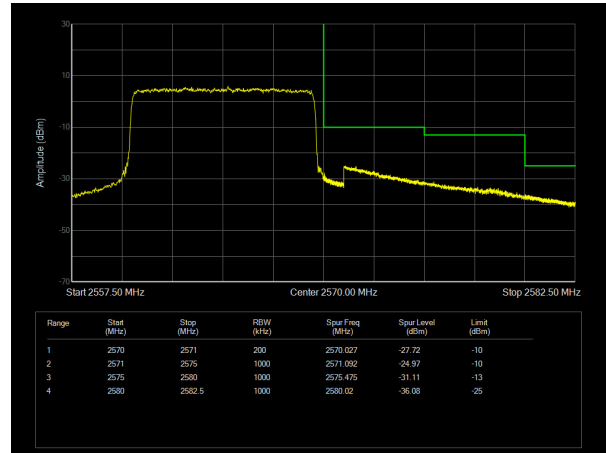

LTE Band 7 QPSK 10MHz CH-Low, 100%RB

LTE Band 7 QPSK 10MHz CH-High, 100%RB

LTE Band 7 QPSK 15MHz CH-Low, 1 RB

LTE Band 7 QPSK 15MHz CH-High, 1 RB

LTE Band 7 QPSK 15MHz CH-Low, 100%RB

LTE Band 7 QPSK 15MHz CH-High, 100%RB

LTE Band 7 QPSK 20MHz CH-Low, 1 RB

LTE Band 7 QPSK 20MHz CH-High, 1 RB

LTE Band 7 QPSK 20MHz CH-Low, 100%RB

LTE Band 7 QPSK 20MHz CH-High, 100%RB

LTE Band 7 16QAM 5MHz CH-Low, 1 RB

LTE Band 7 16QAM 5MHz CH-High, 1 RB

LTE Band 7 16QAM 5MHz CH-Low, 100%RB

LTE Band 7 16QAM 5MHz CH-High, 100%RB

LTE Band 7 16QAM 10MHz CH-Low, 1 RB

LTE Band 7 16QAM 10MHz CH-High, 1 RB

LTE Band 7 16QAM 10MHz CH-Low, 100%RB

LTE Band 7 16QAM 10MHz CH-High, 100%RB