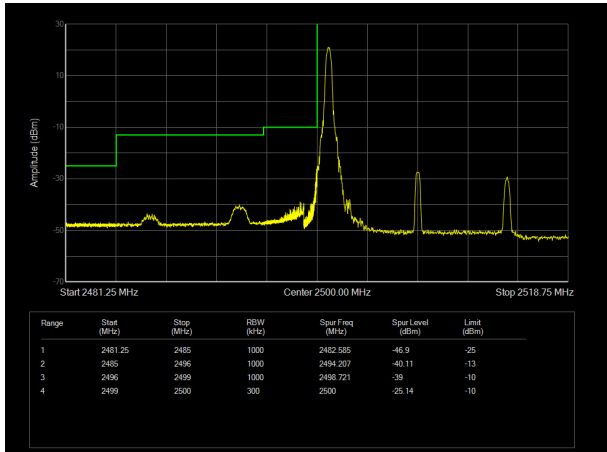

LTE Band 7 QPSK 10MHz CH-Low, 100%RB

LTE Band 7 QPSK 10MHz CH-High, 100%RB

LTE Band 7 QPSK 15MHz CH-Low, 1 RB

LTE Band 7 QPSK 15MHz CH-High, 1 RB

LTE Band 7 QPSK 15MHz CH-Low, 100%RB

LTE Band 7 QPSK 15MHz CH-High, 100%RB

LTE Band 7 QPSK 20MHz CH-Low, 1 RB

LTE Band 7 QPSK 20MHz CH-High, 1 RB

LTE Band 7 QPSK 20MHz CH-Low, 100%RB

LTE Band 7 QPSK 20MHz CH-High, 100%RB

LTE Band 7 16QAM 5MHz CH-Low, 1 RB

LTE Band 7 16QAM 5MHz CH-High, 1 RB

LTE Band 7 16QAM 5MHz CH-Low, 100%RB

LTE Band 7 16QAM 5MHz CH-High, 100%RB

LTE Band 7 16QAM 10MHz CH-Low, 1 RB

LTE Band 7 16QAM 10MHz CH-High, 1 RB

LTE Band 7 16QAM 10MHz CH-Low, 100%RB

LTE Band 7 16QAM 10MHz CH-High, 100%RB