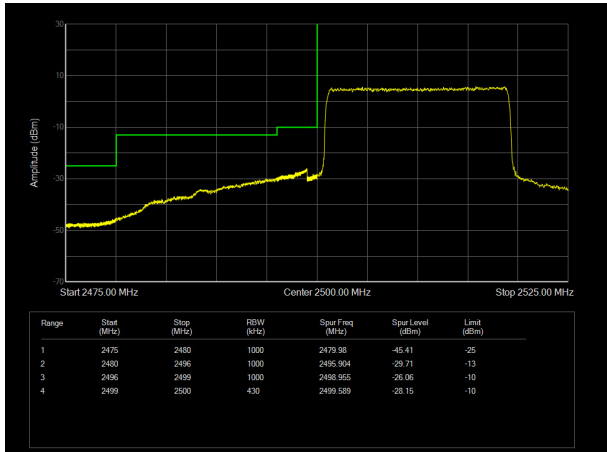

LTE Band 7 QPSK 10MHz CH-Low, 100%RB

LTE Band 7 QPSK 10MHz CH-High, 100%RB

LTE Band 7 QPSK 15MHz CH-Low, 1 RB

LTE Band 7 QPSK 15MHz CH-High, 1 RB

LTE Band 7 QPSK 15MHz CH-Low, 100%RB

LTE Band 7 QPSK 15MHz CH-High, 100%RB

LTE Band 7 QPSK 20MHz CH-Low, 1 RB

LTE Band 7 QPSK 20MHz CH-High, 1 RB

LTE Band 7 QPSK 20MHz CH-Low, 100%RB

LTE Band 7 QPSK 20MHz CH-High, 100%RB

LTE Band 7 16QAM 5MHz CH-Low, 1 RB

LTE Band 7 16QAM 5MHz CH-High, 1 RB

LTE Band 7 16QAM 5MHz CH-Low, 100%RB

LTE Band 7 16QAM 5MHz CH-High, 100%RB

LTE Band 7 16QAM 10MHz CH-Low, 1 RB

LTE Band 7 16QAM 10MHz CH-High, 1 RB

LTE Band 7 16QAM 10MHz CH-Low, 100%RB

LTE Band 7 16QAM 10MHz CH-High, 100%RB