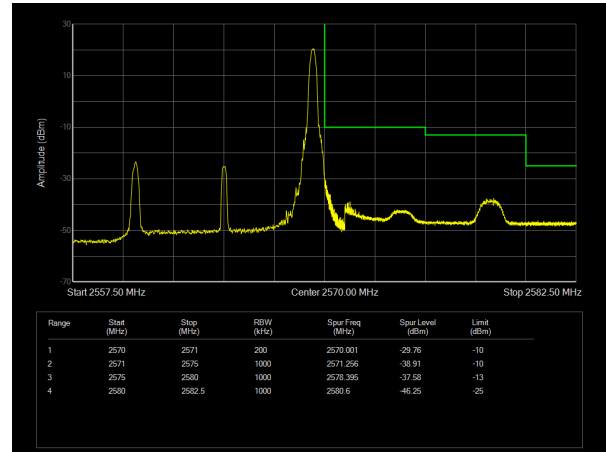

LTE Band 7 QPSK 20MHz CH-Low, 1 RB

LTE Band 7 QPSK 20MHz CH-High, 1 RB

LTE Band 7 QPSK 20MHz CH-Low, 100%RB

LTE Band 7 QPSK 20MHz CH-High, 100%RB

LTE Band 7 16QAM 5MHz CH-Low, 1 RB

LTE Band 7 16QAM 5MHz CH-High, 1 RB

LTE Band 7 16QAM 5MHz CH-Low, 100%RB

LTE Band 7 16QAM 5MHz CH-High, 100%RB

LTE Band 7 16QAM 10MHz CH-Low, 1 RB

LTE Band 7 16QAM 10MHz CH-High, 1 RB

LTE Band 7 16QAM 10MHz CH-Low, 100%RB

LTE Band 7 16QAM 10MHz CH-High, 100%RB

LTE Band 7 16QAM 15MHz CH-Low, 1 RB

LTE Band 7 16QAM 15MHz CH-High, 1 RB

LTE Band 7 16QAM 15MHz CH-Low, 100%RB

LTE Band 7 16QAM 15MHz CH-High, 100%RB

LTE Band 7 16QAM 20MHz CH-Low, 1 RB

LTE Band 7 16QAM 20MHz CH-High, 1 RB