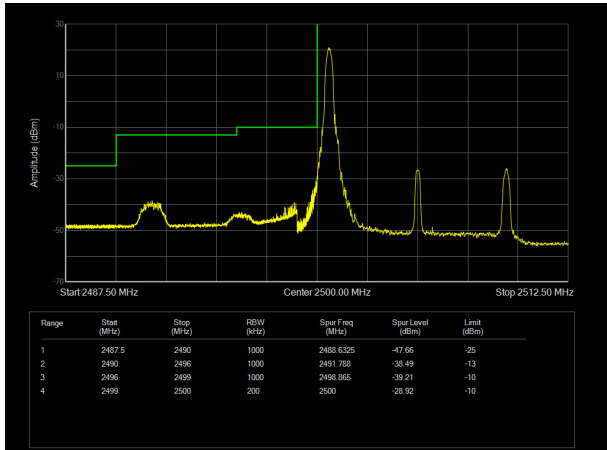

LTE Band 7 16QAM 15MHz CH-Low, 1 RB

LTE Band 7 16QAM 15MHz CH-High, 1 RB

LTE Band 7 16QAM 15MHz CH-Low, 100%RB

LTE Band 7 16QAM 15MHz CH-High, 100%RB

LTE Band 7 16QAM 20MHz CH-Low, 1 RB

LTE Band 7 16QAM 20MHz CH-High, 1 RB

LTE Band 7 16QAM 20MHz CH-Low, 100%RB

LTE Band 7 16QAM 20MHz CH-High, 100%RB

LTE Band 7 64QAM 5MHz CH-Low, 1 RB

LTE Band 7 64QAM 5MHz CH-High, 1 RB

LTE Band 7 64QAM 5MHz CH-Low, 100%RB

LTE Band 7 64QAM 5MHz CH-High, 100%RB

LTE Band 7 64QAM 10MHz CH-Low, 1 RB

LTE Band 7 64QAM 10MHz CH-High, 1 RB

LTE Band 7 64QAM 10MHz CH-Low, 100%RB

LTE Band 7 64QAM 10MHz CH-High, 100%RB

LTE Band 7 64QAM 15MHz CH-Low, 1 RB

LTE Band 7 64QAM 15MHz CH-High, 1 RB