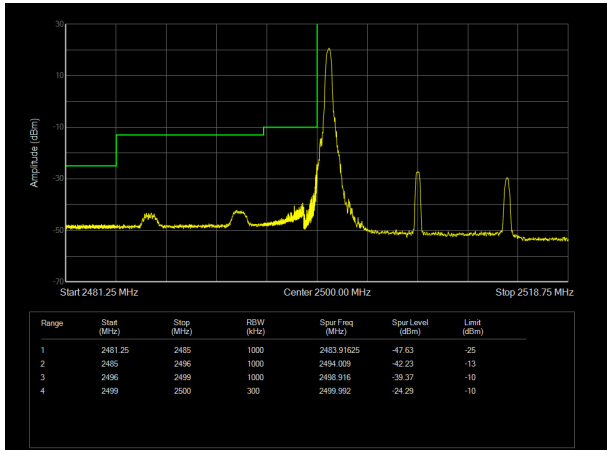

LTE Band 7 16QAM 20MHz CH-Low, 100%RB

LTE Band 7 16QAM 20MHz CH-High, 100%RB

LTE Band 7 64QAM 5MHz CH-Low, 1 RB

LTE Band 7 64QAM 5MHz CH-High, 1 RB

LTE Band 7 64QAM 5MHz CH-Low, 100%RB

LTE Band 7 64QAM 5MHz CH-High, 100%RB

LTE Band 7 64QAM 10MHz CH-Low, 1 RB

LTE Band 7 64QAM 10MHz CH-High, 1 RB

LTE Band 7 64QAM 10MHz CH-Low, 100%RB

LTE Band 7 64QAM 10MHz CH-High, 100%RB

LTE Band 7 64QAM 15MHz CH-Low, 1 RB

LTE Band 7 64QAM 15MHz CH-High, 1 RB