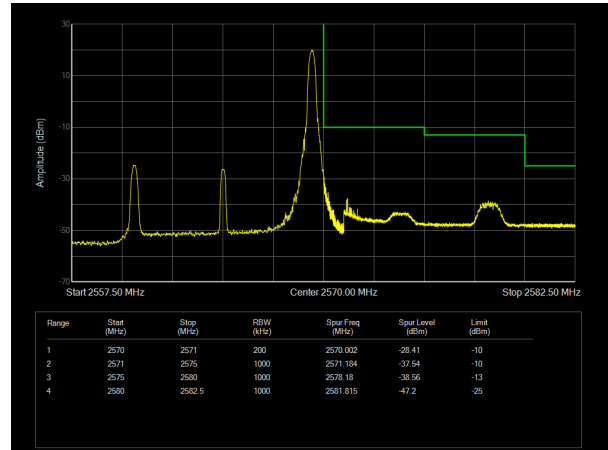

LTE Band 7 16QAM 15MHz CH-Low, 1 RB

LTE Band 7 16QAM 15MHz CH-High, 1 RB

LTE Band 7 16QAM 15MHz CH-Low, 100%RB

LTE Band 7 16QAM 15MHz CH-High, 100%RB

LTE Band 7 16QAM 20MHz CH-Low, 1 RB

LTE Band 7 16QAM 20MHz CH-High, 1 RB

LTE Band 7 16QAM 20MHz CH-Low, 100%RB

LTE Band 7 16QAM 20MHz CH-High, 100%RB

LTE Band 7 64QAM 5MHz CH-Low, 1 RB

LTE Band 7 64QAM 5MHz CH-High, 1 RB

LTE Band 7 64QAM 5MHz CH-Low, 100%RB

LTE Band 7 64QAM 5MHz CH-High, 100%RB

LTE Band 7 64QAM 10MHz CH-Low, 1 RB

LTE Band 7 64QAM 10MHz CH-High, 1 RB

LTE Band 7 64QAM 10MHz CH-Low, 100%RB

LTE Band 7 64QAM 10MHz CH-High, 100%RB

LTE Band 7 64QAM 15MHz CH-Low, 1 RB

LTE Band 7 64QAM 15MHz CH-High, 1 RB