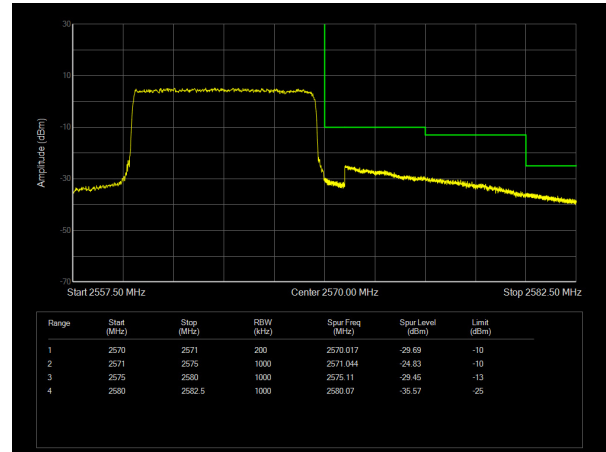

LTE Band 7 QPSK 20MHz CH-Low, 1 RB

LTE Band 7 QPSK 20MHz CH-High, 1 RB

LTE Band 7 QPSK 20MHz CH-Low, 100%RB

LTE Band 7 QPSK 20MHz CH-High, 100%RB

LTE Band 7 16QAM 5MHz CH-Low, 1 RB

LTE Band 7 16QAM 5MHz CH-High, 1 RB

LTE Band 7 16QAM 5MHz CH-Low, 100%RB

LTE Band 7 16QAM 5MHz CH-High, 100%RB

LTE Band 7 16QAM 10MHz CH-Low, 1 RB

LTE Band 7 16QAM 10MHz CH-High, 1 RB

LTE Band 7 16QAM 10MHz CH-Low, 100%RB

LTE Band 7 16QAM 10MHz CH-High, 100%RB

LTE Band 7 16QAM 15MHz CH-Low, 1 RB

LTE Band 7 16QAM 15MHz CH-High, 1 RB

LTE Band 7 16QAM 15MHz CH-Low, 100%RB

LTE Band 7 16QAM 15MHz CH-High, 100%RB

LTE Band 7 16QAM 20MHz CH-Low, 1 RB

LTE Band 7 16QAM 20MHz CH-High, 1 RB