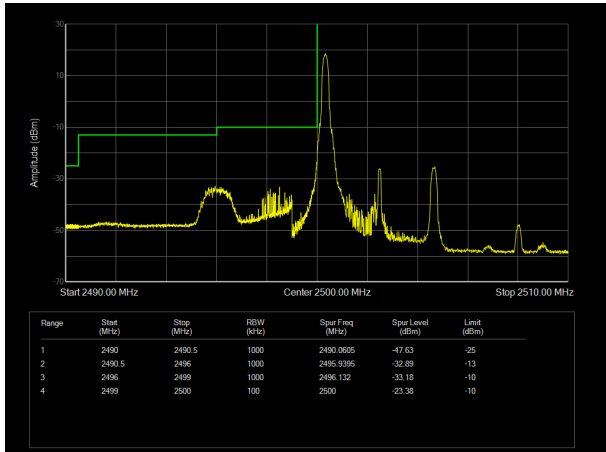

LTE Band 7 16QAM 5MHz CH-Low, 100%RB

LTE Band 7 16QAM 5MHz CH-High, 100%RB

LTE Band 7 16QAM 10MHz CH-Low, 1 RB

LTE Band 7 16QAM 10MHz CH-High, 1 RB

LTE Band 7 16QAM 10MHz CH-Low, 100%RB

LTE Band 7 16QAM 10MHz CH-High, 100%RB

LTE Band 7 16QAM 15MHz CH-Low, 1 RB

LTE Band 7 16QAM 15MHz CH-High, 1 RB

LTE Band 7 16QAM 15MHz CH-Low, 100%RB

LTE Band 7 16QAM 15MHz CH-High, 100%RB

LTE Band 7 16QAM 20MHz CH-Low, 1 RB

LTE Band 7 16QAM 20MHz CH-High, 1 RB

LTE Band 7 16QAM 20MHz CH-Low, 100%RB

LTE Band 7 16QAM 20MHz CH-High, 100%RB

LTE Band 7 64QAM 5MHz CH-Low, 1 RB

LTE Band 7 64QAM 5MHz CH-High, 1 RB

LTE Band 7 64QAM 5MHz CH-Low, 100%RB

LTE Band 7 64QAM 5MHz CH-High, 100%RB