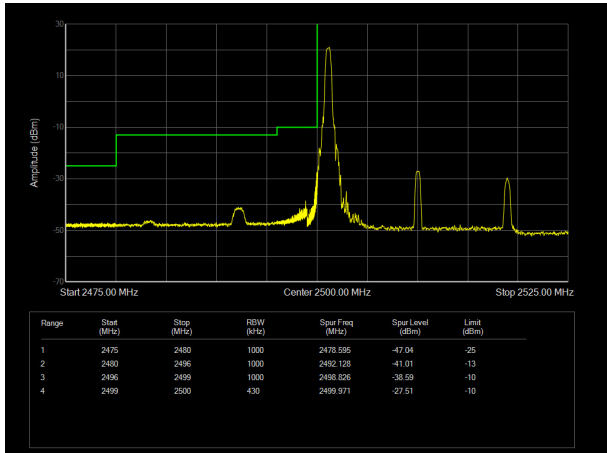

LTE Band 7 QPSK 10MHz CH-Low, 100%RB

LTE Band 7 QPSK 10MHz CH-High, 100%RB

LTE Band 7 QPSK 15MHz CH-Low, 1 RB

LTE Band 7 QPSK 15MHz CH-High, 1 RB

LTE Band 7 QPSK 15MHz CH-Low, 100%RB

LTE Band 7 QPSK 15MHz CH-High, 100%RB

LTE Band 7 QPSK 20MHz CH-Low, 1 RB

LTE Band 7 QPSK 20MHz CH-High, 1 RB

LTE Band 7 QPSK 20MHz CH-Low, 100%RB

LTE Band 7 QPSK 20MHz CH-High, 100%RB

LTE Band 7 16QAM 5MHz CH-Low, 1 RB

LTE Band 7 16QAM 5MHz CH-High, 1 RB

LTE Band 7 16QAM 5MHz CH-Low, 100%RB

LTE Band 7 16QAM 5MHz CH-High, 100%RB

LTE Band 7 16QAM 10MHz CH-Low, 1 RB

LTE Band 7 16QAM 10MHz CH-High, 1 RB

LTE Band 7 16QAM 10MHz CH-Low, 100%RB

LTE Band 7 16QAM 10MHz CH-High, 100%RB