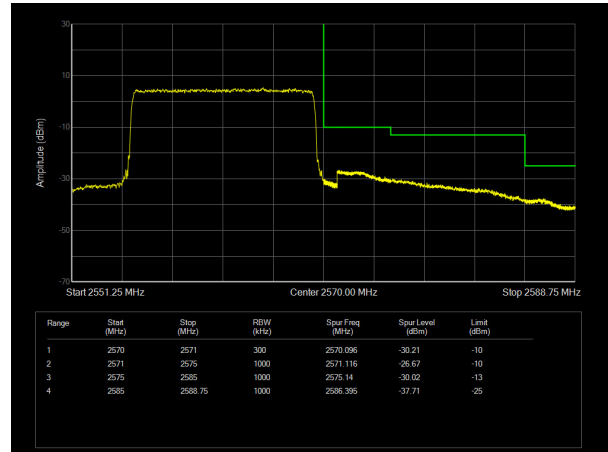

LTE Band 7 16QAM 5MHz CH-Low, 100%RB

LTE Band 7 16QAM 5MHz CH-High, 100%RB

LTE Band 7 16QAM 10MHz CH-Low, 1 RB

LTE Band 7 16QAM 10MHz CH-High, 1 RB

LTE Band 7 16QAM 10MHz CH-Low, 100%RB

LTE Band 7 16QAM 10MHz CH-High, 100%RB

LTE Band 7 16QAM 15MHz CH-Low, 1 RB

LTE Band 7 16QAM 15MHz CH-High, 1 RB

LTE Band 7 16QAM 15MHz CH-Low, 100%RB

LTE Band 7 16QAM 15MHz CH-High, 100%RB

LTE Band 7 16QAM 20MHz CH-Low, 1 RB

LTE Band 7 16QAM 20MHz CH-High, 1 RB

LTE Band 7 16QAM 20MHz CH-Low, 100%RB

LTE Band 7 16QAM 20MHz CH-High, 100%RB

LTE Band 7 64QAM 5MHz CH-Low, 1 RB

LTE Band 7 64QAM 5MHz CH-High, 1 RB

LTE Band 7 64QAM 5MHz CH-Low, 100%RB

LTE Band 7 64QAM 5MHz CH-High, 100%RB