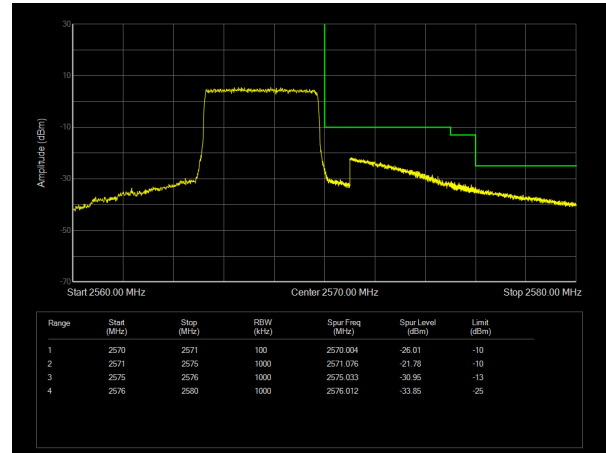

LTE Band 7 QPSK 10MHz CH-Low, 100%RB

LTE Band 7 QPSK 10MHz CH-High, 100%RB

LTE Band 7 QPSK 15MHz CH-Low, 1 RB

LTE Band 7 QPSK 15MHz CH-High, 1 RB

LTE Band 7 QPSK 15MHz CH-Low, 100%RB

LTE Band 7 QPSK 15MHz CH-High, 100%RB

LTE Band 7 QPSK 20MHz CH-Low, 1 RB

LTE Band 7 QPSK 20MHz CH-High, 1 RB

LTE Band 7 QPSK 20MHz CH-Low, 100%RB

LTE Band 7 QPSK 20MHz CH-High, 100%RB

LTE Band 7 16QAM 5MHz CH-Low, 1 RB

LTE Band 7 16QAM 5MHz CH-High, 1 RB

LTE Band 7 16QAM 5MHz CH-Low, 100%RB

LTE Band 7 16QAM 5MHz CH-High, 100%RB

LTE Band 7 16QAM 10MHz CH-Low, 1 RB

LTE Band 7 16QAM 10MHz CH-High, 1 RB

LTE Band 7 16QAM 10MHz CH-Low, 100%RB

LTE Band 7 16QAM 10MHz CH-High, 100%RB

LTE Band 7 16QAM 15MHz CH-Low, 1 RB

LTE Band 7 16QAM 15MHz CH-High, 1 RB

LTE Band 7 16QAM 15MHz CH-Low, 100%RB

LTE Band 7 16QAM 15MHz CH-High, 100%RB

LTE Band 7 16QAM 20MHz CH-Low, 1 RB

LTE Band 7 16QAM 20MHz CH-High, 1 RB