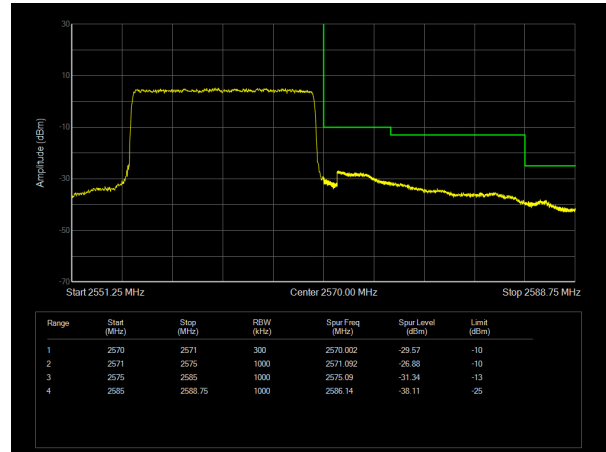

LTE Band 7 QPSK 10MHz CH-Low, 100%RB

LTE Band 7 QPSK 10MHz CH-High, 100%RB

LTE Band 7 QPSK 15MHz CH-Low, 1 RB

LTE Band 7 QPSK 15MHz CH-High, 1 RB

LTE Band 7 QPSK 15MHz CH-Low, 100%RB

LTE Band 7 QPSK 15MHz CH-High, 100%RB

LTE Band 7 QPSK 20MHz CH-Low, 1 RB

LTE Band 7 QPSK 20MHz CH-High, 1 RB

LTE Band 7 QPSK 20MHz CH-Low, 100%RB

LTE Band 7 QPSK 20MHz CH-High, 100%RB

LTE Band 7 16QAM 5MHz CH-Low, 1 RB

LTE Band 7 16QAM 5MHz CH-High, 1 RB

LTE Band 7 16QAM 5MHz CH-Low, 100%RB

LTE Band 7 16QAM 5MHz CH-High, 100%RB

LTE Band 7 16QAM 10MHz CH-Low, 1 RB

LTE Band 7 16QAM 10MHz CH-High, 1 RB

LTE Band 7 16QAM 10MHz CH-Low, 100%RB

LTE Band 7 16QAM 10MHz CH-High, 100%RB