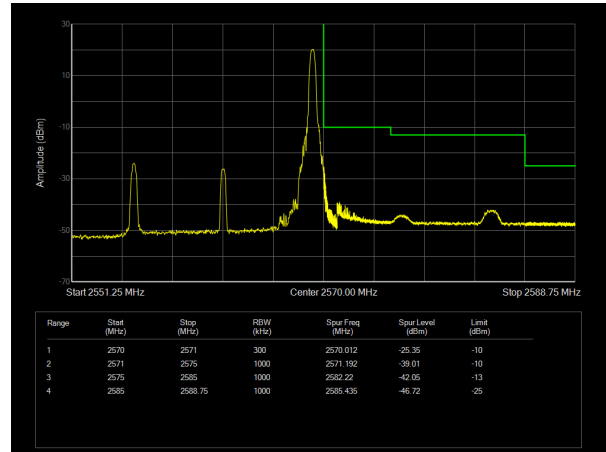

LTE Band 7 QPSK 10MHz CH-Low, 100%RB

LTE Band 7 QPSK 10MHz CH-High, 100%RB

LTE Band 7 QPSK 15MHz CH-Low, 1 RB

LTE Band 7 QPSK 15MHz CH-High, 1 RB

LTE Band 7 QPSK 15MHz CH-Low, 100%RB

LTE Band 7 QPSK 15MHz CH-High, 100%RB

LTE Band 7 QPSK 20MHz CH-Low, 1 RB

LTE Band 7 QPSK 20MHz CH-High, 1 RB

LTE Band 7 QPSK 20MHz CH-Low, 100%RB

LTE Band 7 QPSK 20MHz CH-High, 100%RB

LTE Band 7 16QAM 5MHz CH-Low, 1 RB

LTE Band 7 16QAM 5MHz CH-High, 1 RB

LTE Band 7 16QAM 5MHz CH-Low, 100%RB

LTE Band 7 16QAM 5MHz CH-High, 100%RB

LTE Band 7 16QAM 10MHz CH-Low, 1 RB

LTE Band 7 16QAM 10MHz CH-High, 1 RB

LTE Band 7 16QAM 10MHz CH-Low, 100%RB

LTE Band 7 16QAM 10MHz CH-High, 100%RB